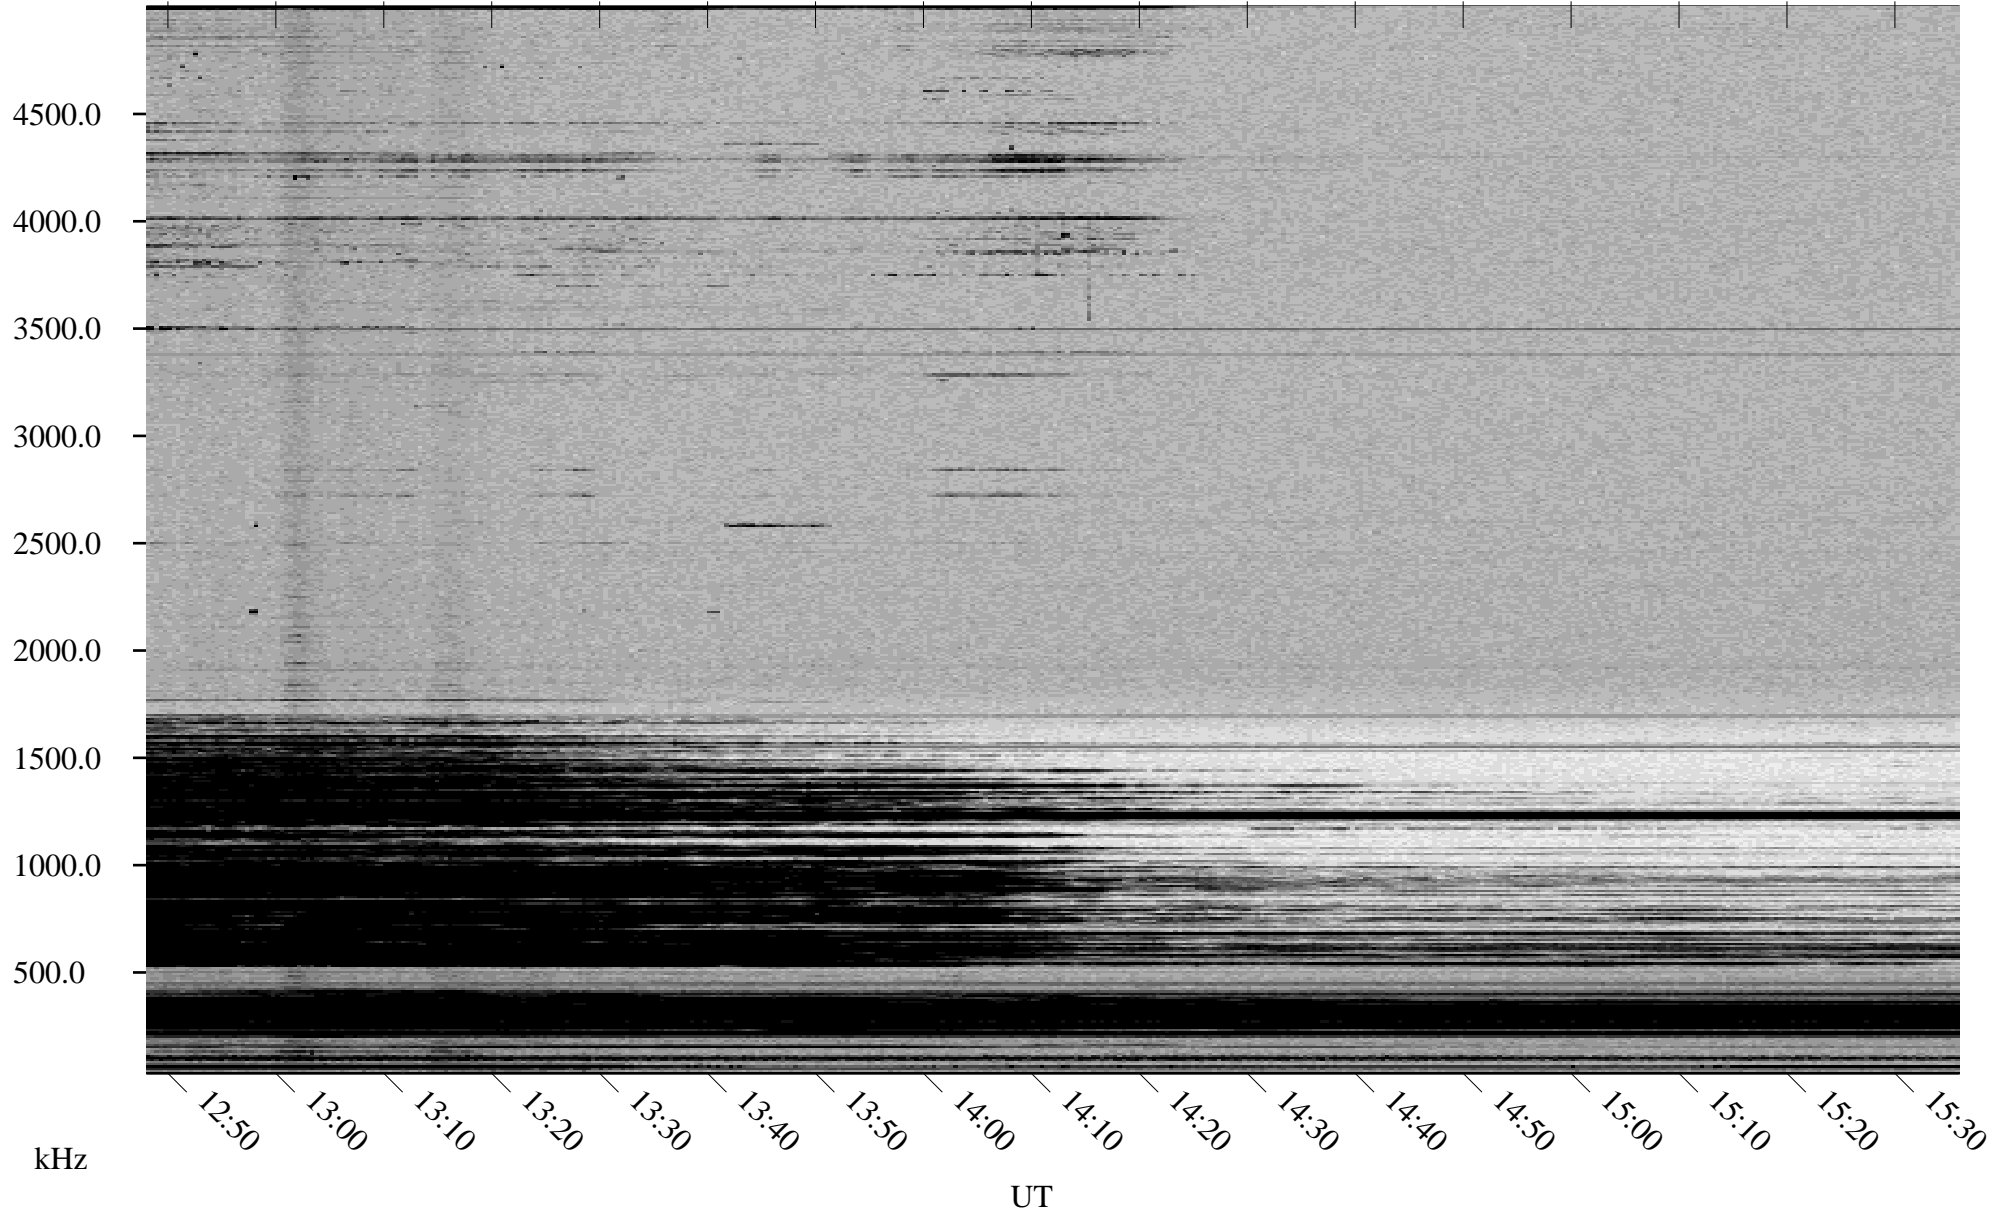

12/04/2002 Churchill, Manitoba

Linear Scale Black = 161 White = 15

ch02338l.r00m max_12

Page 1

12/04/2002 Churchill, Manitoba

Linear Scale Black = 161 White = 15

ch02338l.r00m max_12

Page 2

12/05/2002 Churchill, Manitoba

Linear Scale Black = 161 White = 15

ch02338l.r00m max_12

Page 3

12/05/2002 Churchill, Manitoba

Linear Scale Black = 161 White = 15

ch02338l.r00m max_12

Page 4

12/05/2002 Churchill, Manitoba

Linear Scale Black = 161 White = 15

ch02338l.r00m max_12

Page 5

12/05/2002 Churchill, Manitoba

Linear Scale Black = 161 White = 15

ch02338l.r00m max_12

Page 6

12/05/2002 Churchill, Manitoba

Linear Scale Black = 161 White = 15

ch02338l.r00m max_12

Page 7

12/05/2002 Churchill, Manitoba

Linear Scale Black = 161 White = 15

ch02338l.r00m max_12