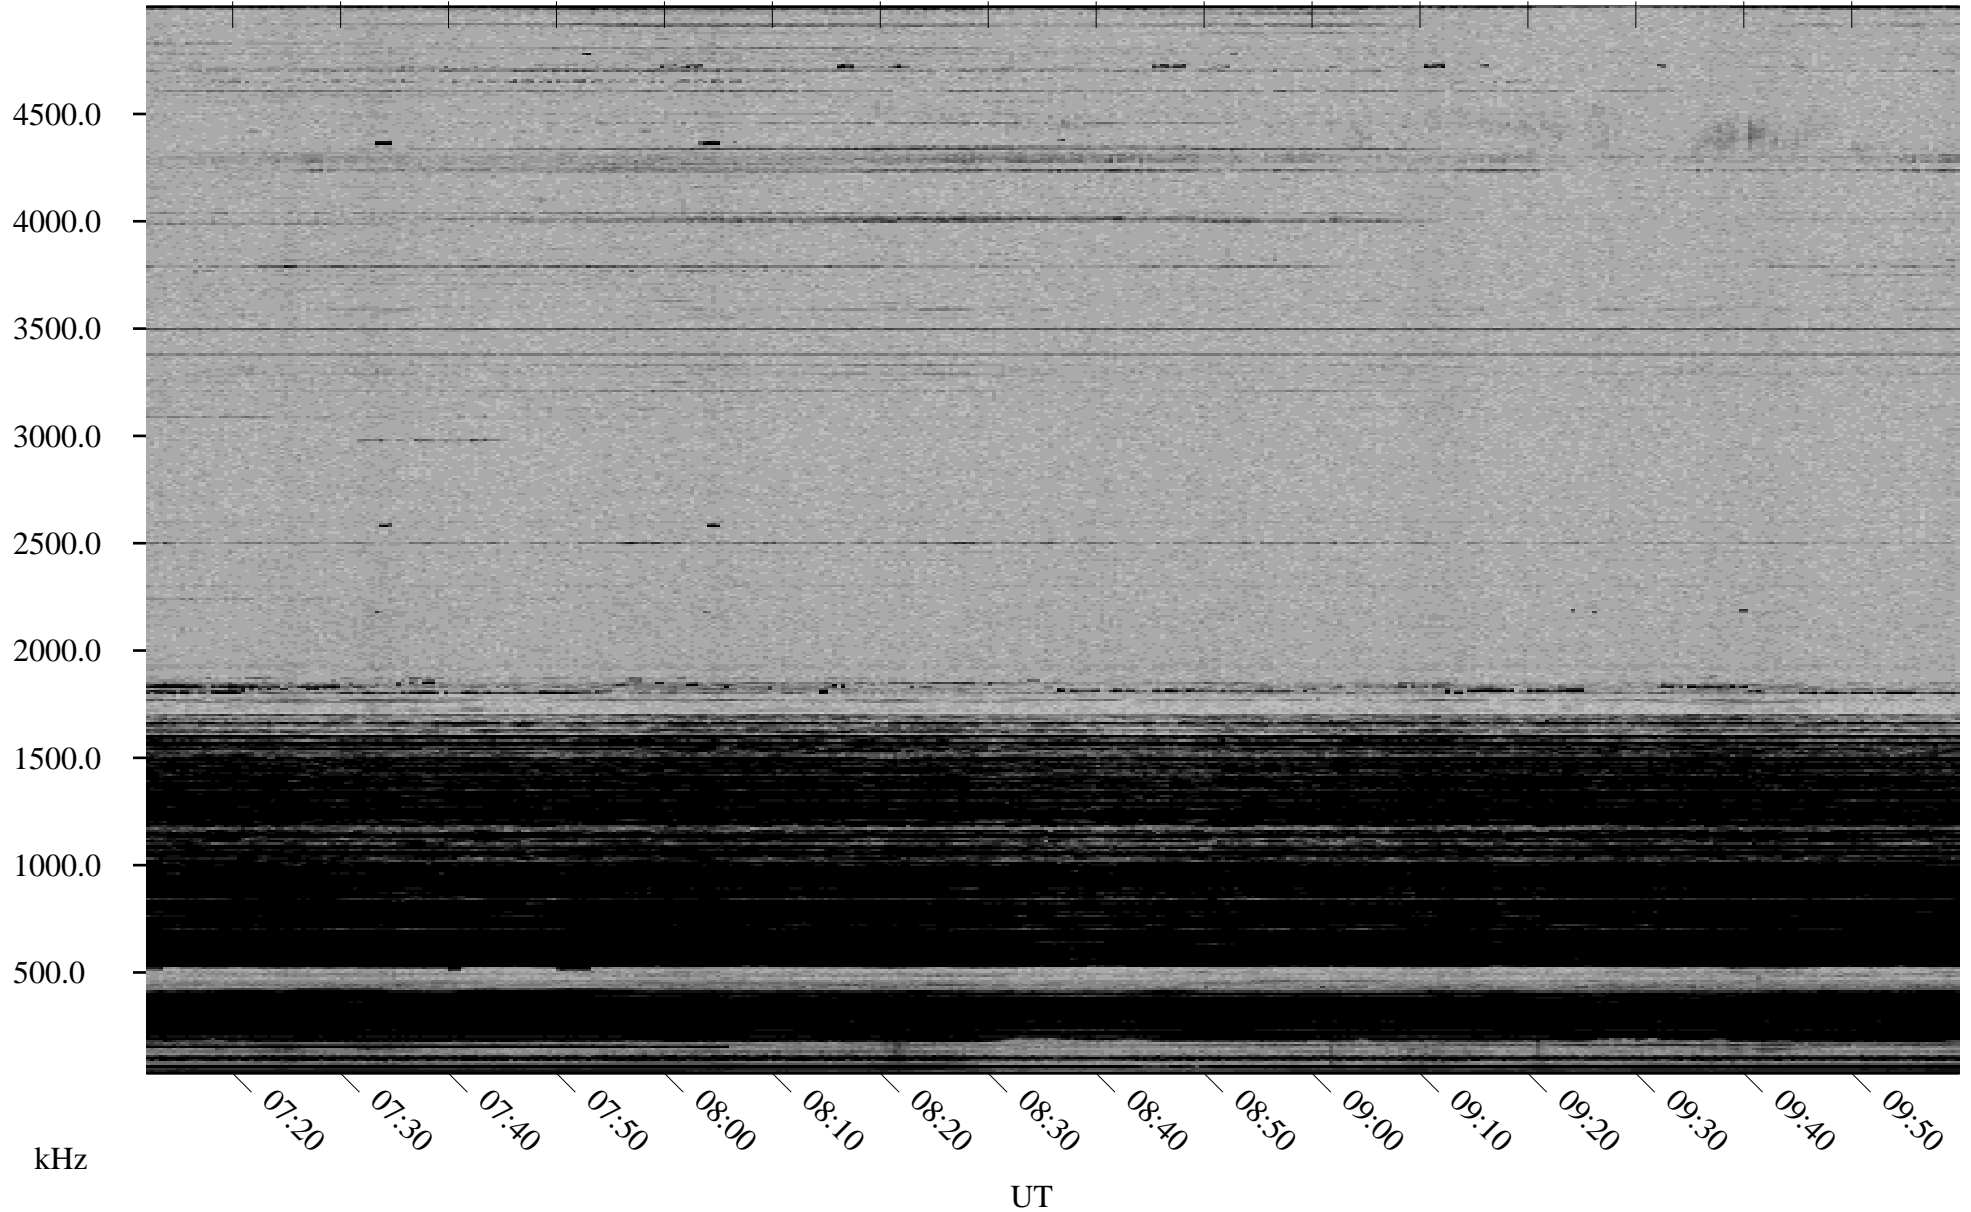

12/06/2002 Churchill, Manitoba

Linear Scale Black = 161 White = 15

ch02340l.r00m max_12

Page 1

12/06/2002 Churchill, Manitoba

Linear Scale Black = 161 White = 15

ch02340l.r00m max_12

Page 2

12/07/2002 Churchill, Manitoba

Linear Scale Black = 161 White = 15

ch02340l.r00m max_12

Page 3

12/07/2002 Churchill, Manitoba

Linear Scale Black = 161 White = 15

ch02340l.r00m max_12

Page 4

12/07/2002 Churchill, Manitoba

Linear Scale Black = 161 White = 15

ch02340l.r00m max_12

Page 5

12/07/2002 Churchill, Manitoba

Linear Scale Black = 161 White = 15

ch02340l.r00m max_12

Page 6

12/07/2002 Churchill, Manitoba

Linear Scale Black = 161 White = 15

ch02340l.r00m max_12

Page 7

12/07/2002 Churchill, Manitoba

Linear Scale Black = 161 White = 15

ch02340l.r00m max_12