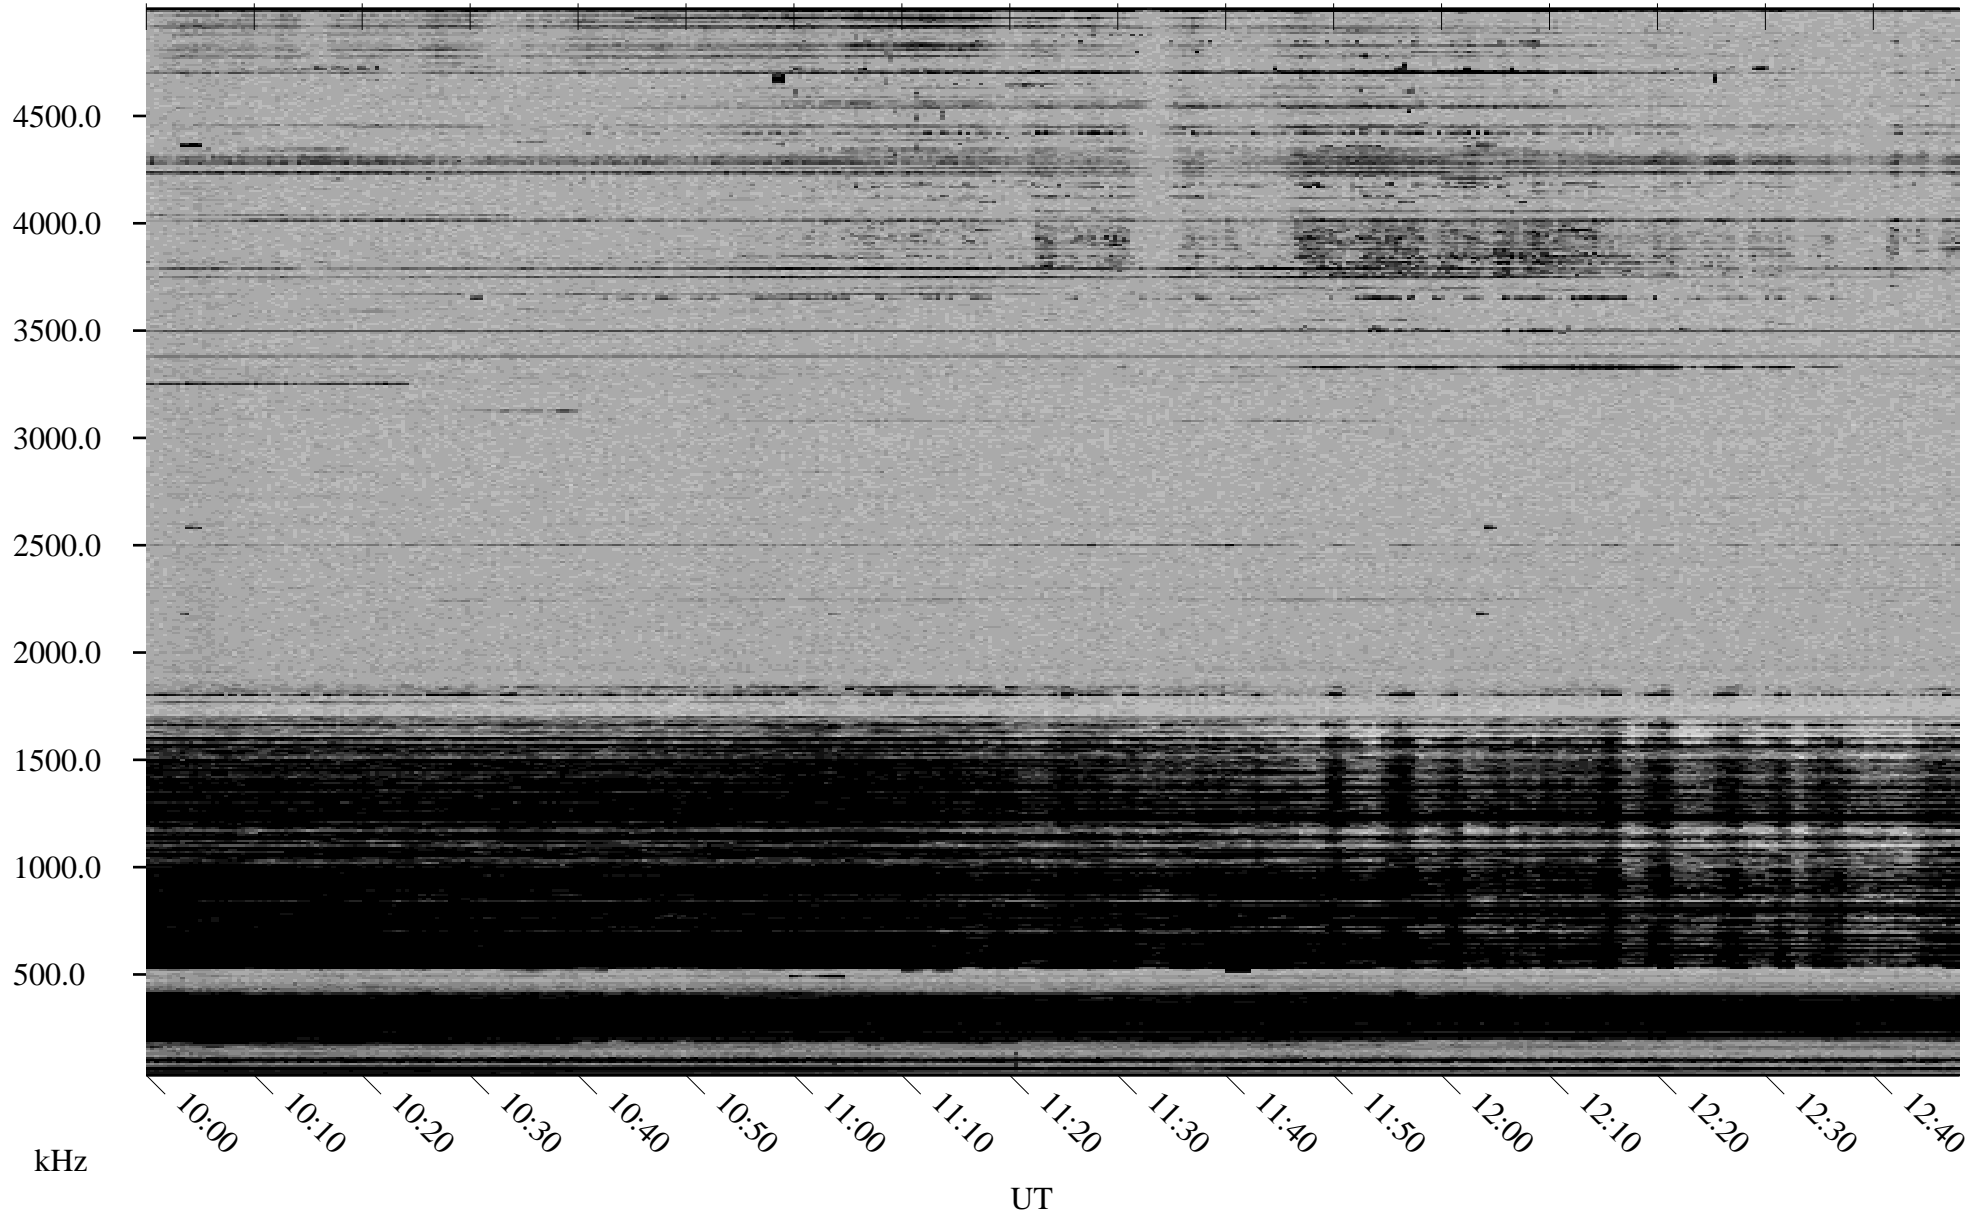

12/06/2002 Churchill, Manitoba

Linear Scale Black = 161 White = 15

ch02340l.r00m max_12

Page 1

12/06/2002 Churchill, Manitoba

Linear Scale Black = 161 White = 15

ch02340l.r00m max_12

Page 2

12/07/2002 Churchill, Manitoba

Linear Scale Black = 161 White = 15

ch02340l.r00m max_12

Page 3

12/07/2002 Churchill, Manitoba

Linear Scale Black = 161 White = 15

ch02340l.r00m max_12

Page 4

12/07/2002 Churchill, Manitoba

Linear Scale Black = 161 White = 15

ch02340l.r00m max_12

Page 5

12/07/2002 Churchill, Manitoba

Linear Scale Black = 161 White = 15

ch02340l.r00m max_12

Page 6

12/07/2002 Churchill, Manitoba

Linear Scale Black = 161 White = 15

ch02340l.r00m max_12

Page 7

12/07/2002 Churchill, Manitoba

Linear Scale Black = 161 White = 15

ch02340l.r00m max_12