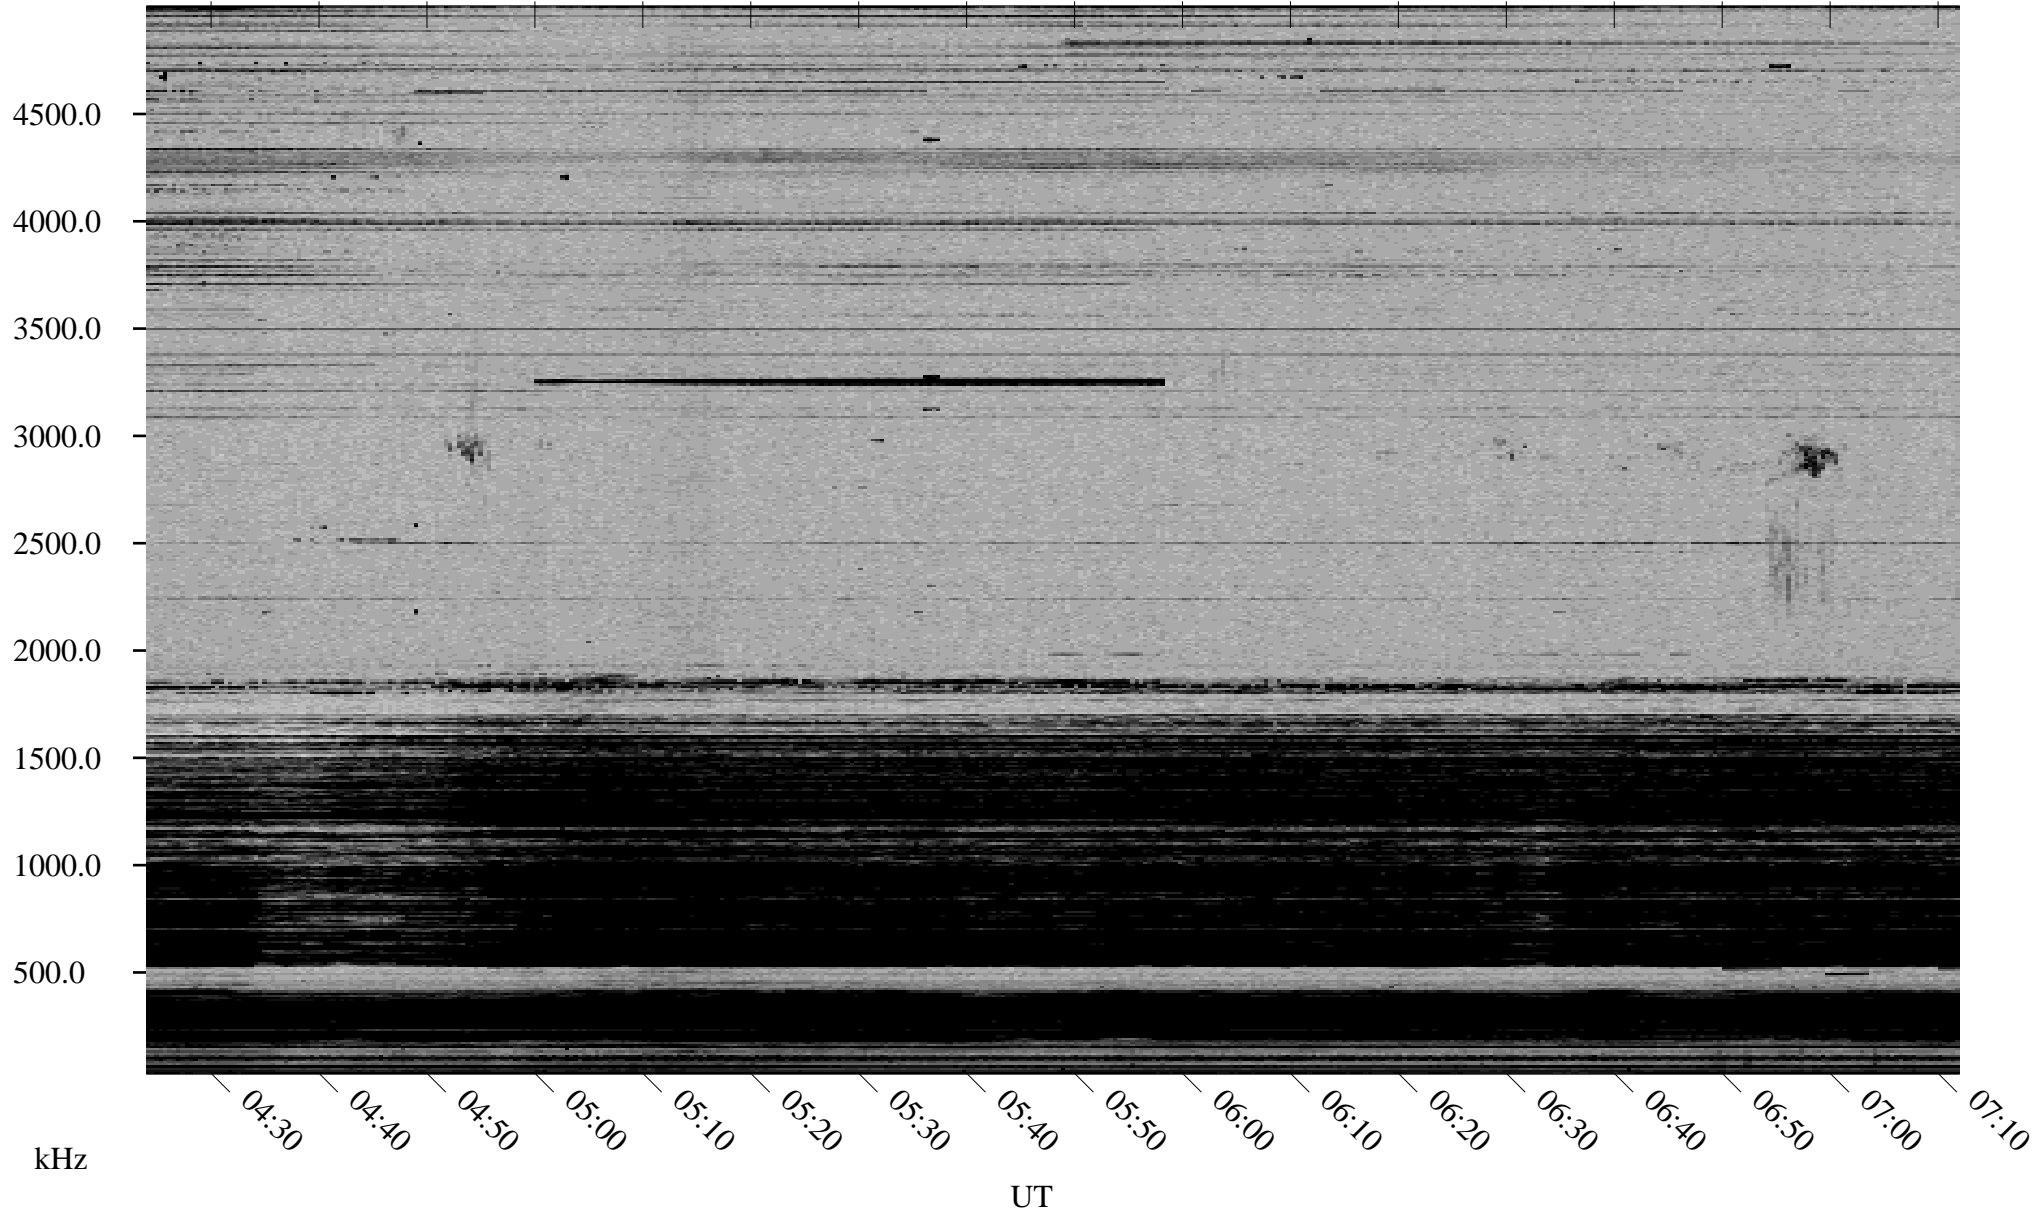

12/06/2002 Churchill, Manitoba

Linear Scale Black = 161 White = 15

ch02340l.r00m max_12

Page 1

12/06/2002 Churchill, Manitoba

Linear Scale Black = 161 White = 15

ch02340l.r00m max_12

Page 2

12/07/2002 Churchill, Manitoba

Linear Scale Black = 161 White = 15

ch02340l.r00m max_12

Page 3

12/07/2002 Churchill, Manitoba

Linear Scale Black = 161 White = 15

ch02340l.r00m max_12

Page 4

12/07/2002 Churchill, Manitoba

Linear Scale Black = 161 White = 15

ch02340l.r00m max_12

Page 5

12/07/2002 Churchill, Manitoba

Linear Scale Black = 161 White = 15

ch02340l.r00m max_12

Page 6

12/07/2002 Churchill, Manitoba

Linear Scale Black = 161 White = 15

ch02340l.r00m max_12

Page 7

12/07/2002 Churchill, Manitoba

Linear Scale Black = 161 White = 15

ch02340l.r00m max_12