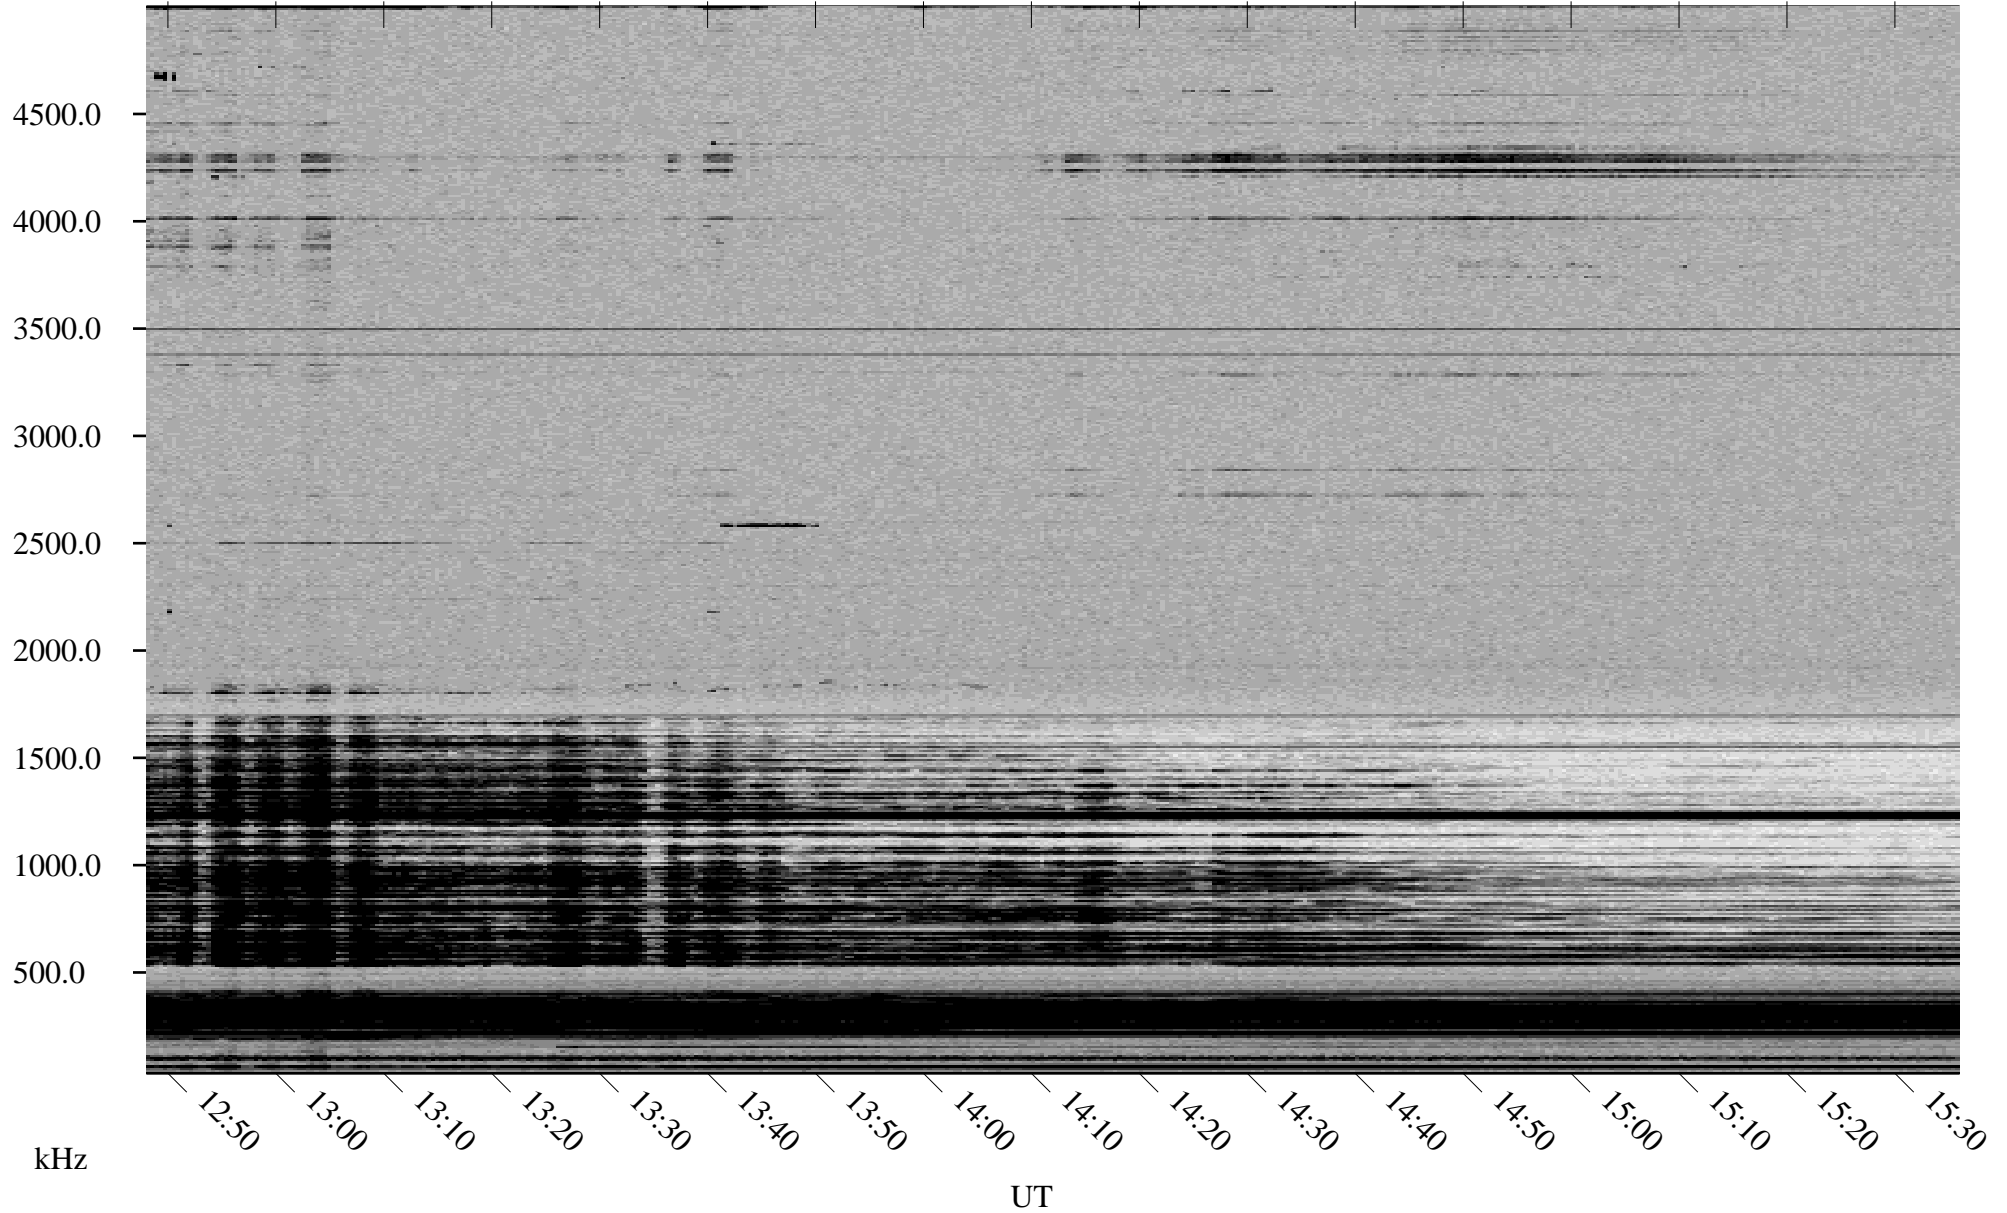

12/06/2002 Churchill, Manitoba

Linear Scale Black = 161 White = 15

ch02340l.r00m max_12

Page 1

12/06/2002 Churchill, Manitoba

Linear Scale Black = 161 White = 15

ch02340l.r00m max_12

Page 2

12/07/2002 Churchill, Manitoba

Linear Scale Black = 161 White = 15

ch02340l.r00m max_12

Page 3

12/07/2002 Churchill, Manitoba

Linear Scale Black = 161 White = 15

ch02340l.r00m max_12

Page 4

12/07/2002 Churchill, Manitoba

Linear Scale Black = 161 White = 15

ch02340l.r00m max_12

Page 5

12/07/2002 Churchill, Manitoba

Linear Scale Black = 161 White = 15

ch02340l.r00m max_12

Page 6

12/07/2002 Churchill, Manitoba

Linear Scale Black = 161 White = 15

ch02340l.r00m max_12

Page 7

12/07/2002 Churchill, Manitoba

Linear Scale Black = 161 White = 15

ch02340l.r00m max_12