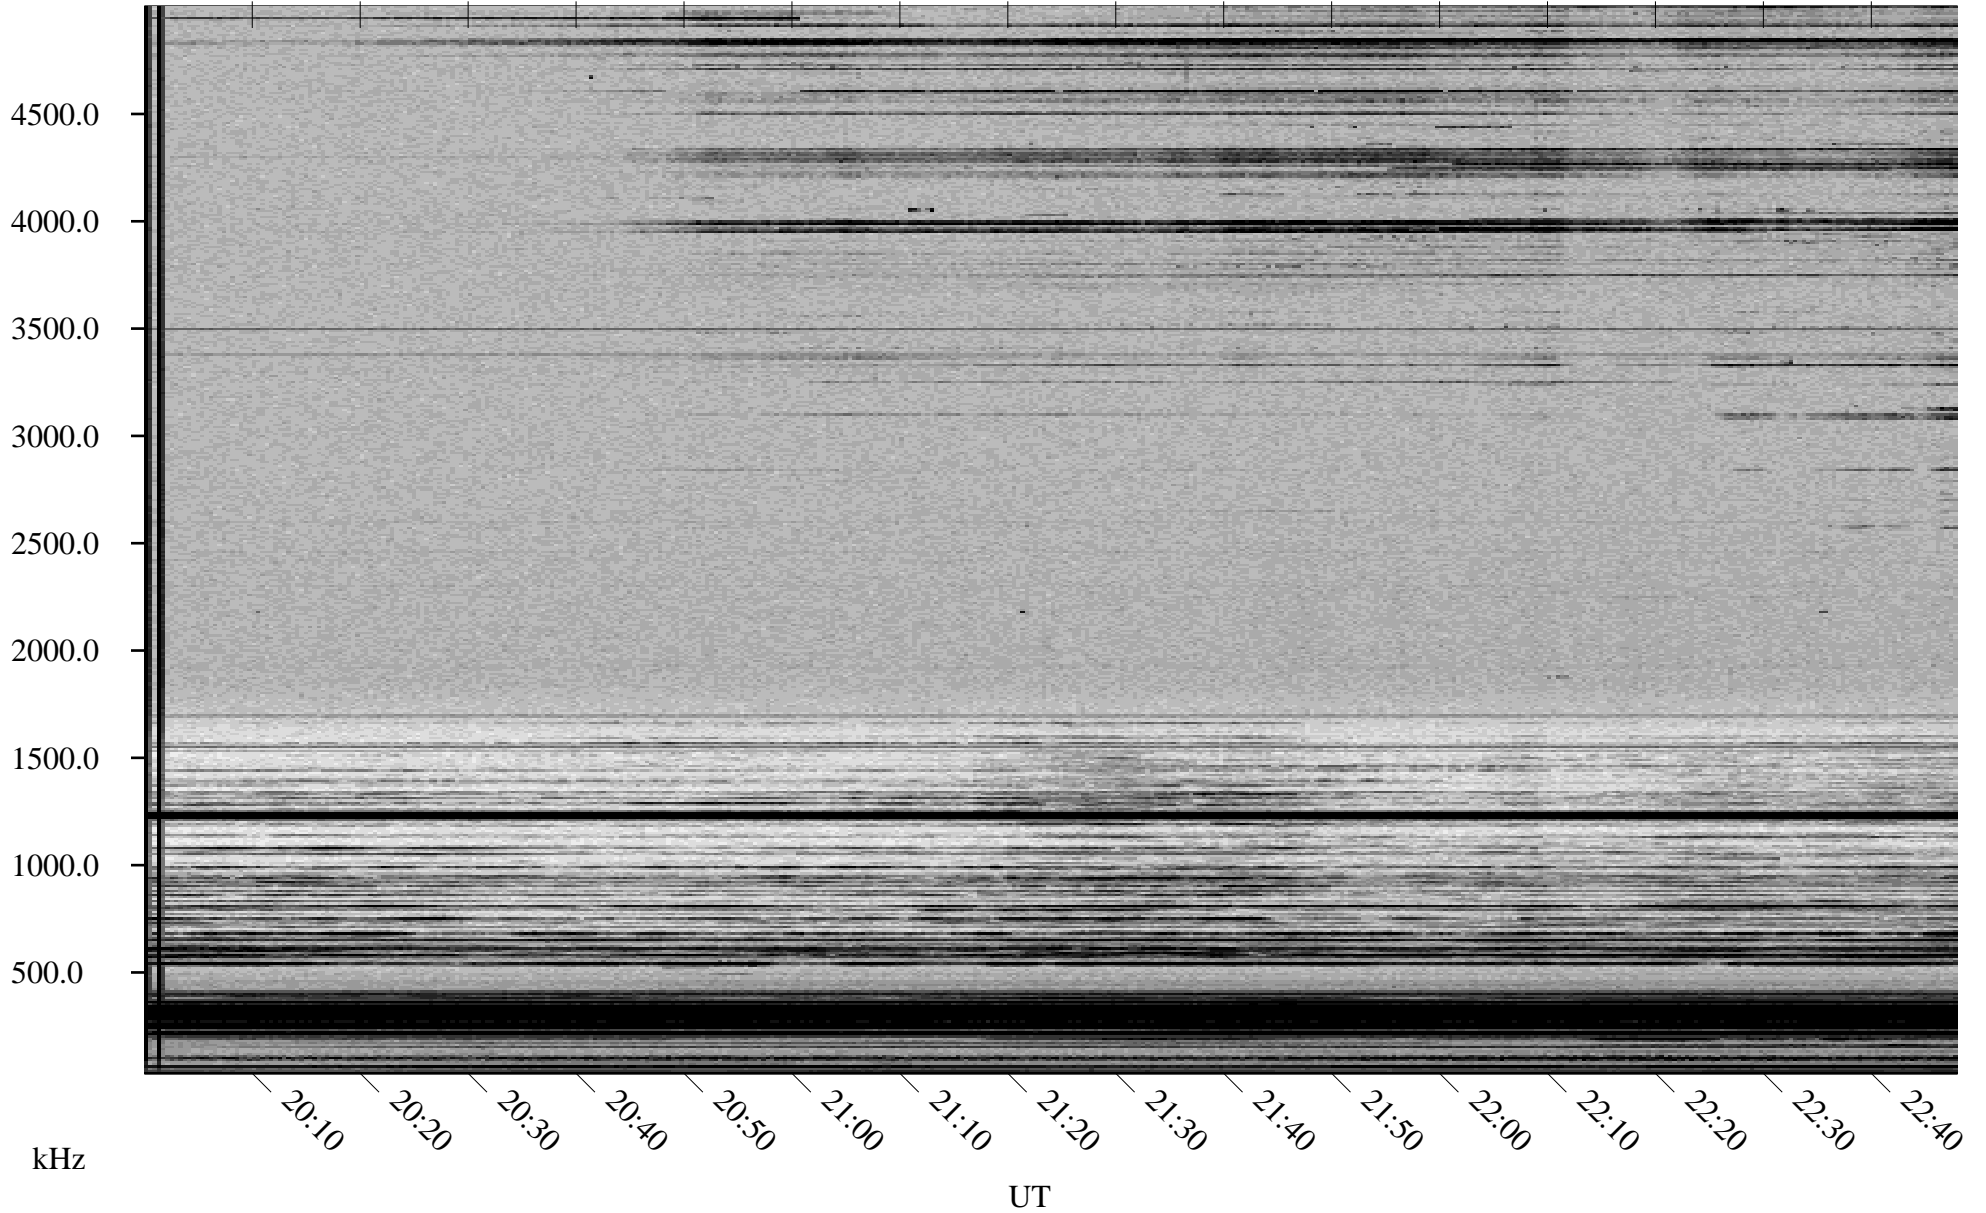

12/06/2002 Churchill, Manitoba

Linear Scale Black = 161 White = 15

ch02340l.r00m max_12

Page 1

12/06/2002 Churchill, Manitoba

Linear Scale Black = 161 White = 15

ch02340l.r00m max_12

Page 2

12/07/2002 Churchill, Manitoba

Linear Scale Black = 161 White = 15

ch02340l.r00m max_12

Page 3

12/07/2002 Churchill, Manitoba

Linear Scale Black = 161 White = 15

ch02340l.r00m max_12

Page 4

12/07/2002 Churchill, Manitoba

Linear Scale Black = 161 White = 15

ch02340l.r00m max_12

Page 5

12/07/2002 Churchill, Manitoba

Linear Scale Black = 161 White = 15

ch02340l.r00m max_12

Page 6

12/07/2002 Churchill, Manitoba

Linear Scale Black = 161 White = 15

ch02340l.r00m max_12

Page 7

12/07/2002 Churchill, Manitoba

Linear Scale Black = 161 White = 15

ch02340l.r00m max_12