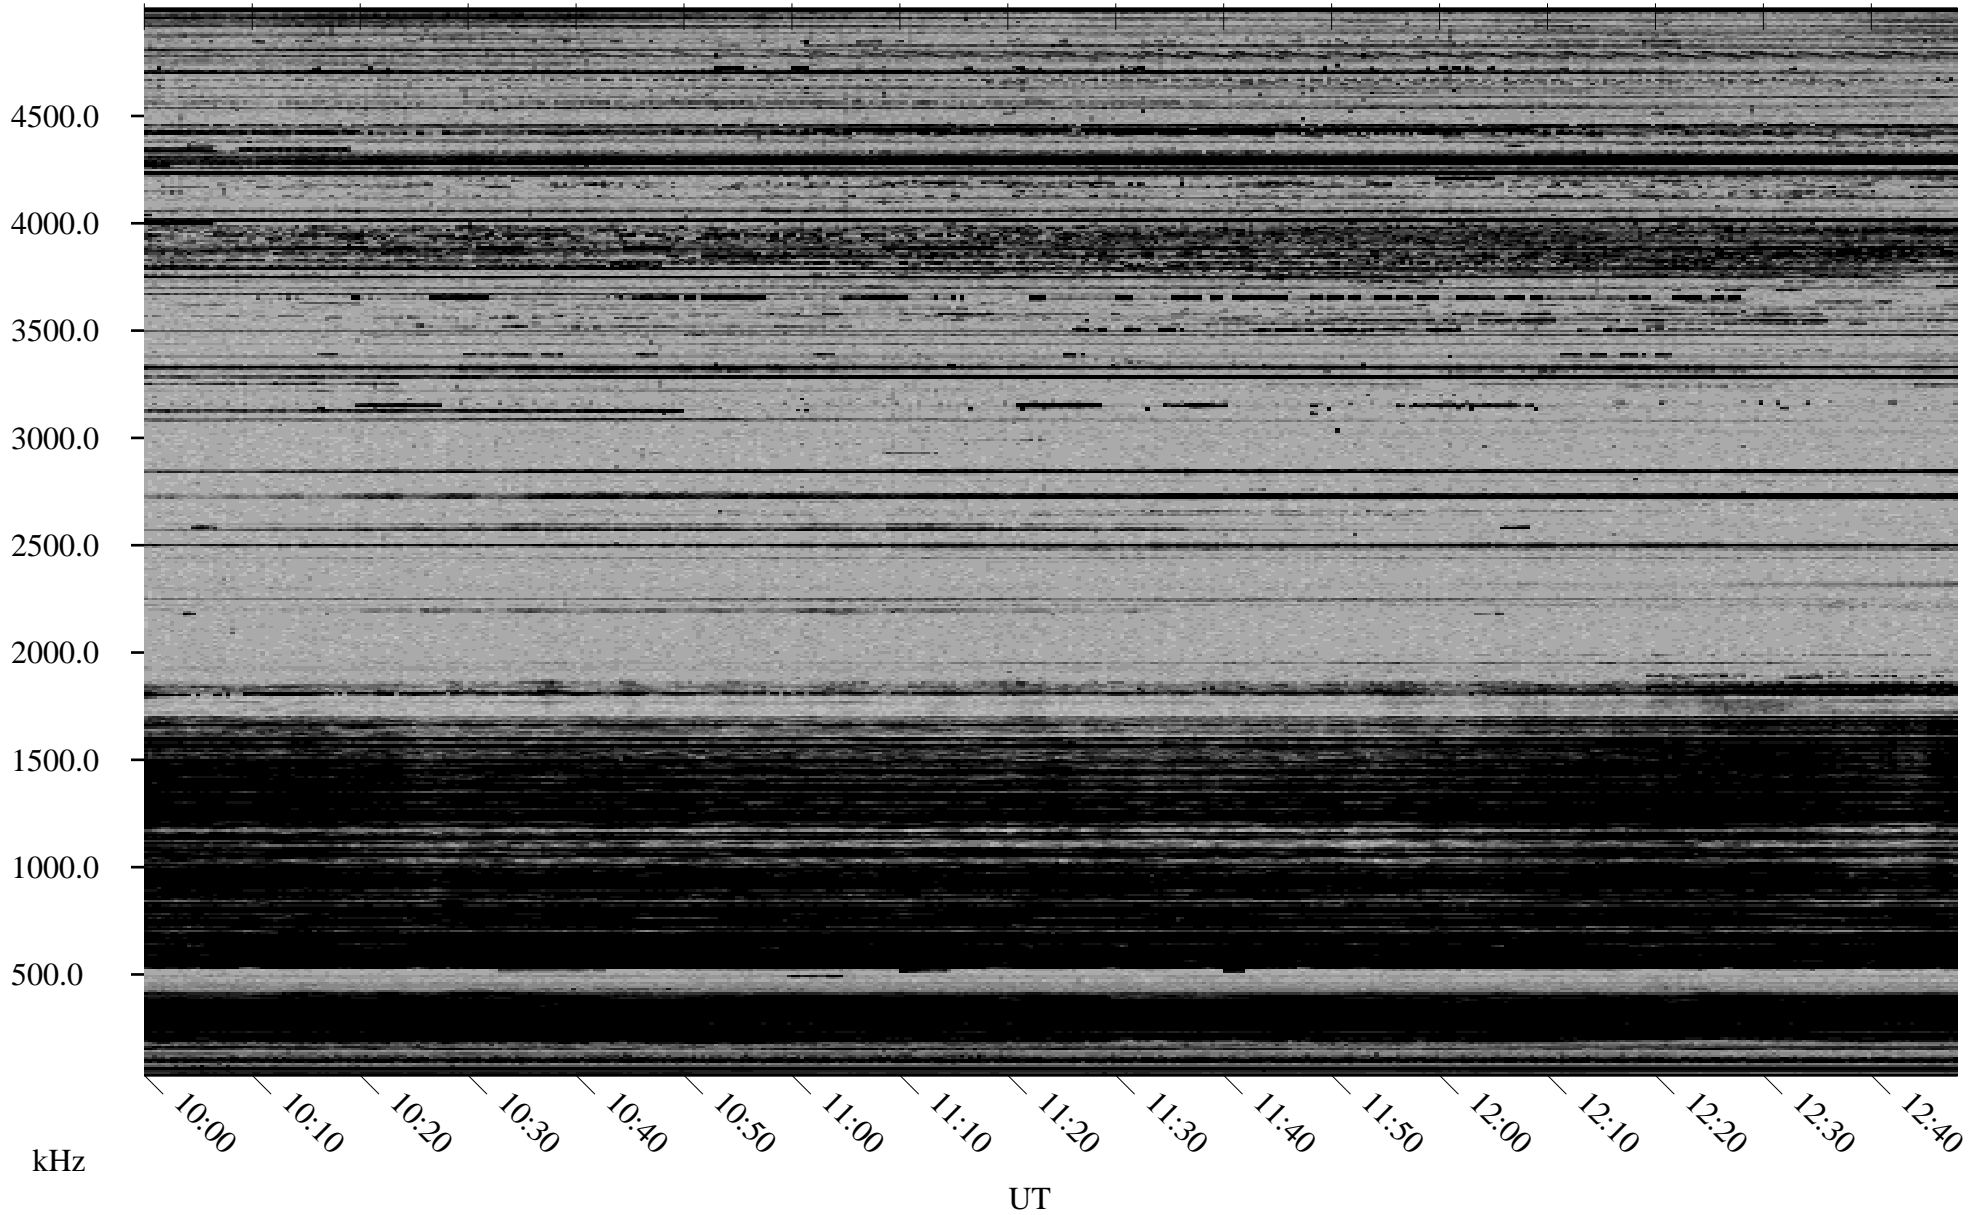

12/07/2002 Churchill, Manitoba

Linear Scale Black = 161 White = 15

ch023411.r00m max_12

Page 1

12/07/2002 Churchill, Manitoba

Linear Scale Black = 161 White = 15

ch023411.r00m max_12

Page 2

12/08/2002 Churchill, Manitoba

Linear Scale Black = 161 White = 15

ch023411.r00m max_12

12/08/2002 Churchill, Manitoba

Linear Scale Black = 161 White = 15

ch023411.r00m max_12

Page 4

12/08/2002 Churchill, Manitoba

Linear Scale Black = 161 White = 15

ch023411.r00m max_12

12/08/2002 Churchill, Manitoba

Linear Scale Black = 161 White = 15

ch023411.r00m max_12

Page 6

12/08/2002 Churchill, Manitoba

Linear Scale Black = 161 White = 15

ch023411.r00m max_12

Page 7

12/08/2002 Churchill, Manitoba

Linear Scale Black = 161 White = 15

ch023411.r00m max_12