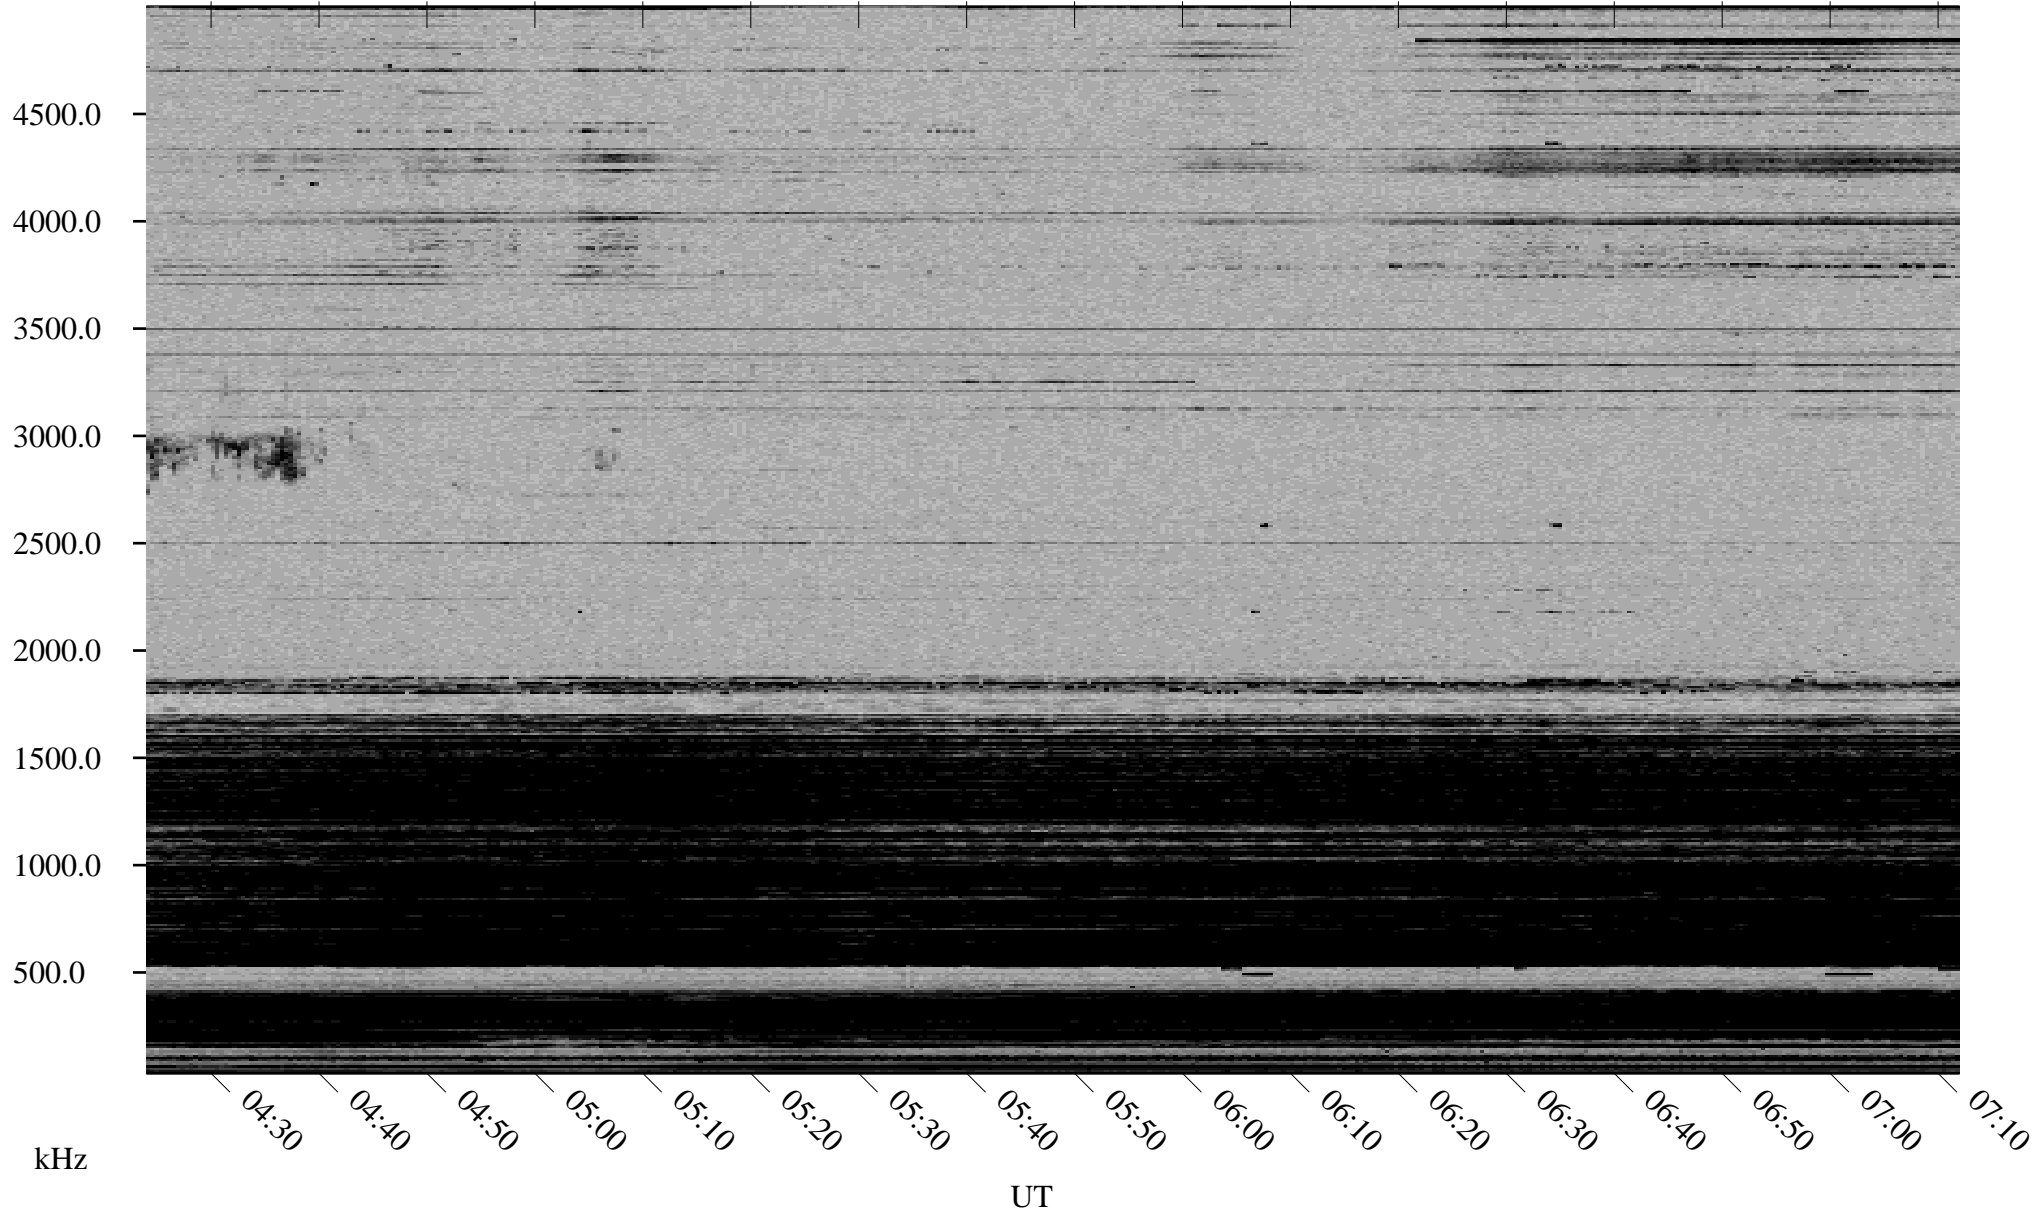

12/07/2002 Churchill, Manitoba

Linear Scale Black = 161 White = 15

ch023411.r00m max_12

Page 1

12/07/2002 Churchill, Manitoba

Linear Scale Black = 161 White = 15

ch023411.r00m max_12

Page 2

12/08/2002 Churchill, Manitoba

Linear Scale Black = 161 White = 15

ch023411.r00m max_12

12/08/2002 Churchill, Manitoba

Linear Scale Black = 161 White = 15

ch023411.r00m max_12

Page 4

12/08/2002 Churchill, Manitoba

Linear Scale Black = 161 White = 15

ch023411.r00m max_12

12/08/2002 Churchill, Manitoba

Linear Scale Black = 161 White = 15

ch023411.r00m max_12

Page 6

12/08/2002 Churchill, Manitoba

Linear Scale Black = 161 White = 15

ch023411.r00m max_12

Page 7

12/08/2002 Churchill, Manitoba

Linear Scale Black = 161 White = 15

ch023411.r00m max_12