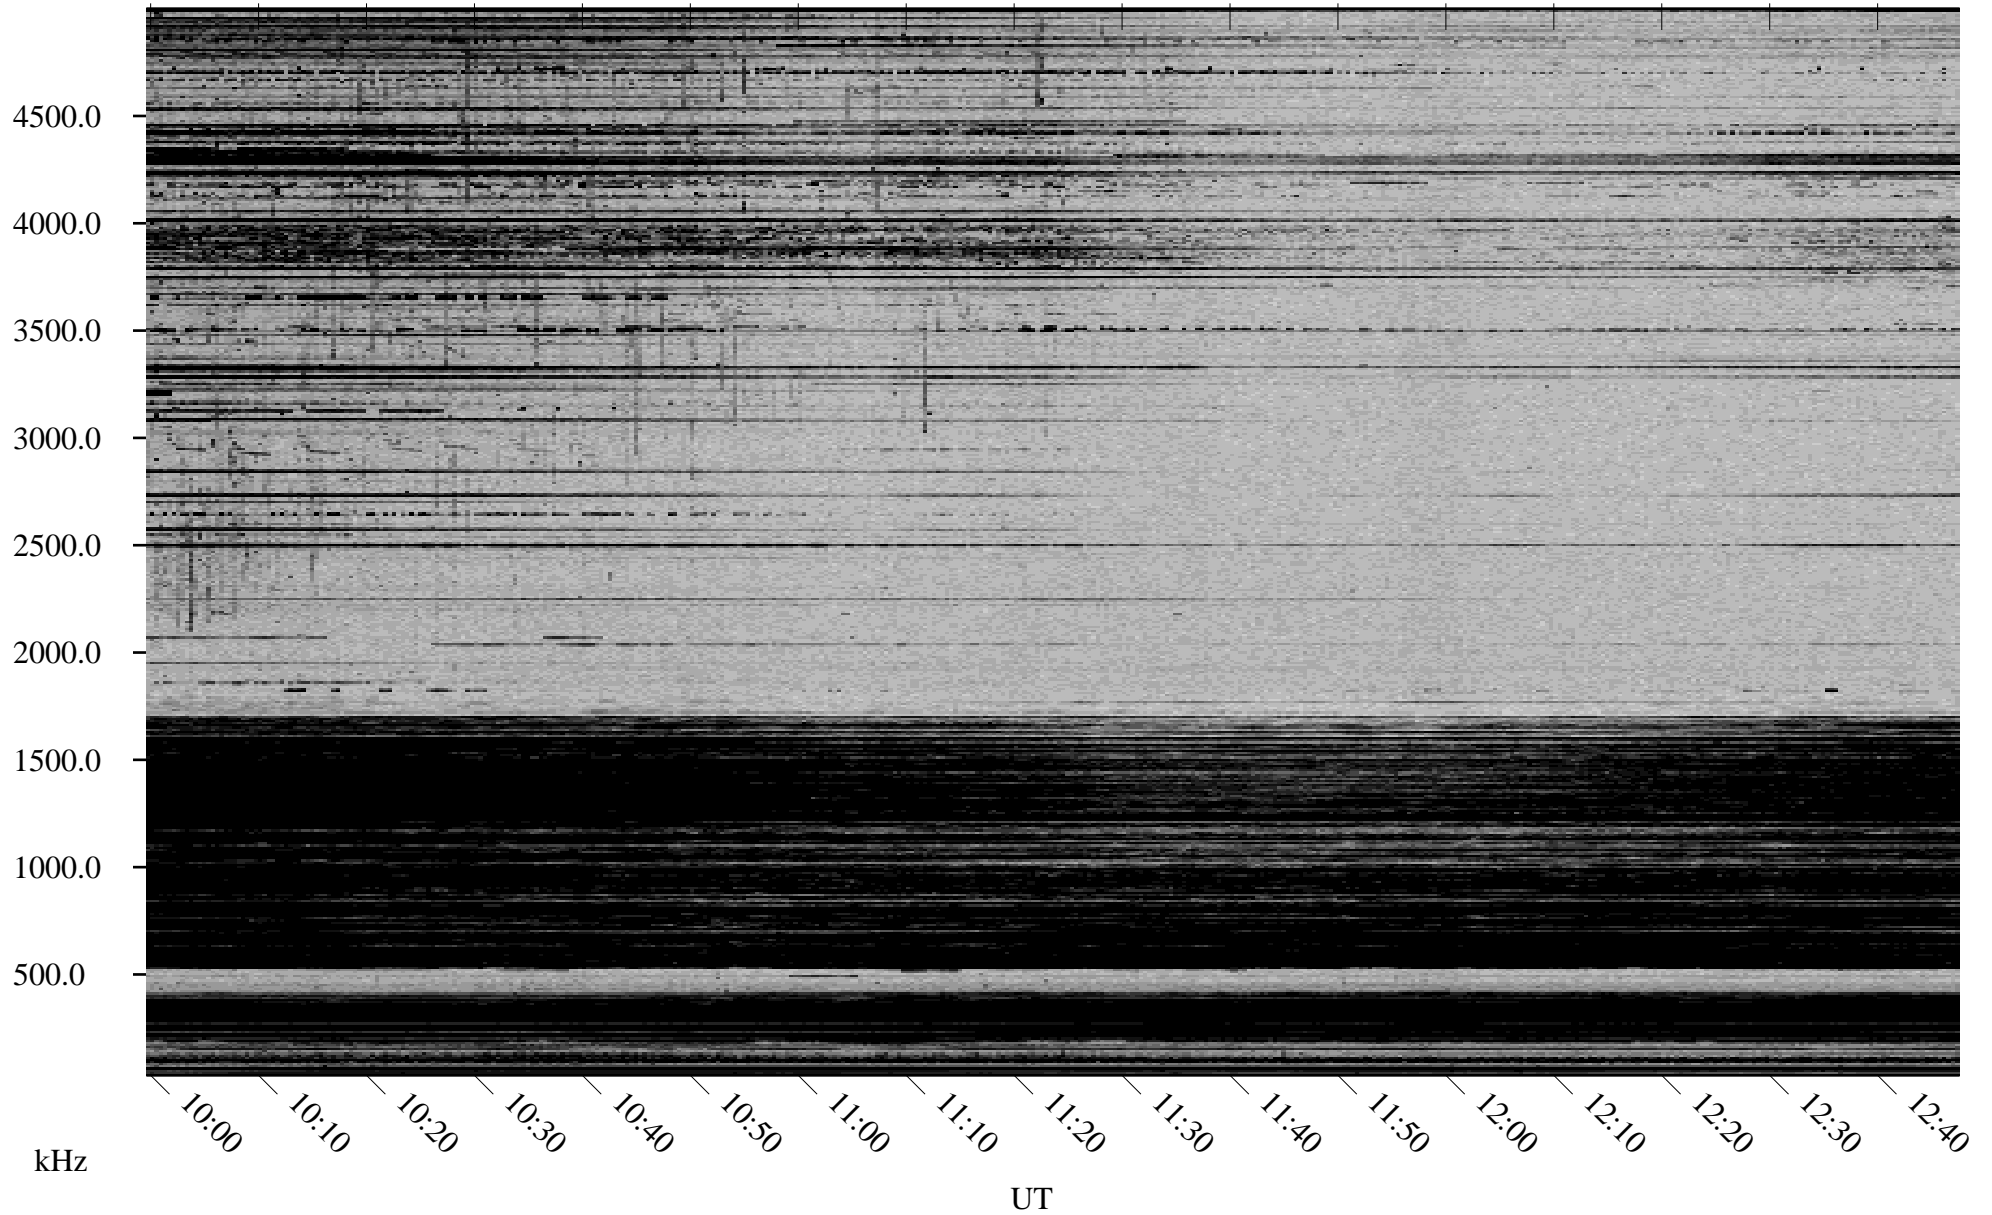

12/09/2002 Churchill, Manitoba

Linear Scale Black = 161 White = 15

ch02343l.r00m max_12

Page 1

12/09/2002 Churchill, Manitoba

Linear Scale Black = 161 White = 15

ch02343l.r00m max_12

Page 2

12/10/2002 Churchill, Manitoba

Linear Scale Black = 161 White = 15

ch02343l.r00m max_12

Page 3

12/10/2002 Churchill, Manitoba

Linear Scale Black = 161 White = 15

ch02343l.r00m max_12

Page 4

12/10/2002 Churchill, Manitoba

Linear Scale Black = 161 White = 15

ch02343l.r00m max_12

12/10/2002 Churchill, Manitoba

Linear Scale Black = 161 White = 15

ch02343l.r00m max_12

Page 6

12/10/2002 Churchill, Manitoba

Linear Scale Black = 161 White = 15

ch02343l.r00m max_12

Page 7

12/10/2002 Churchill, Manitoba

Linear Scale Black = 161 White = 15

ch02343l.r00m max_12