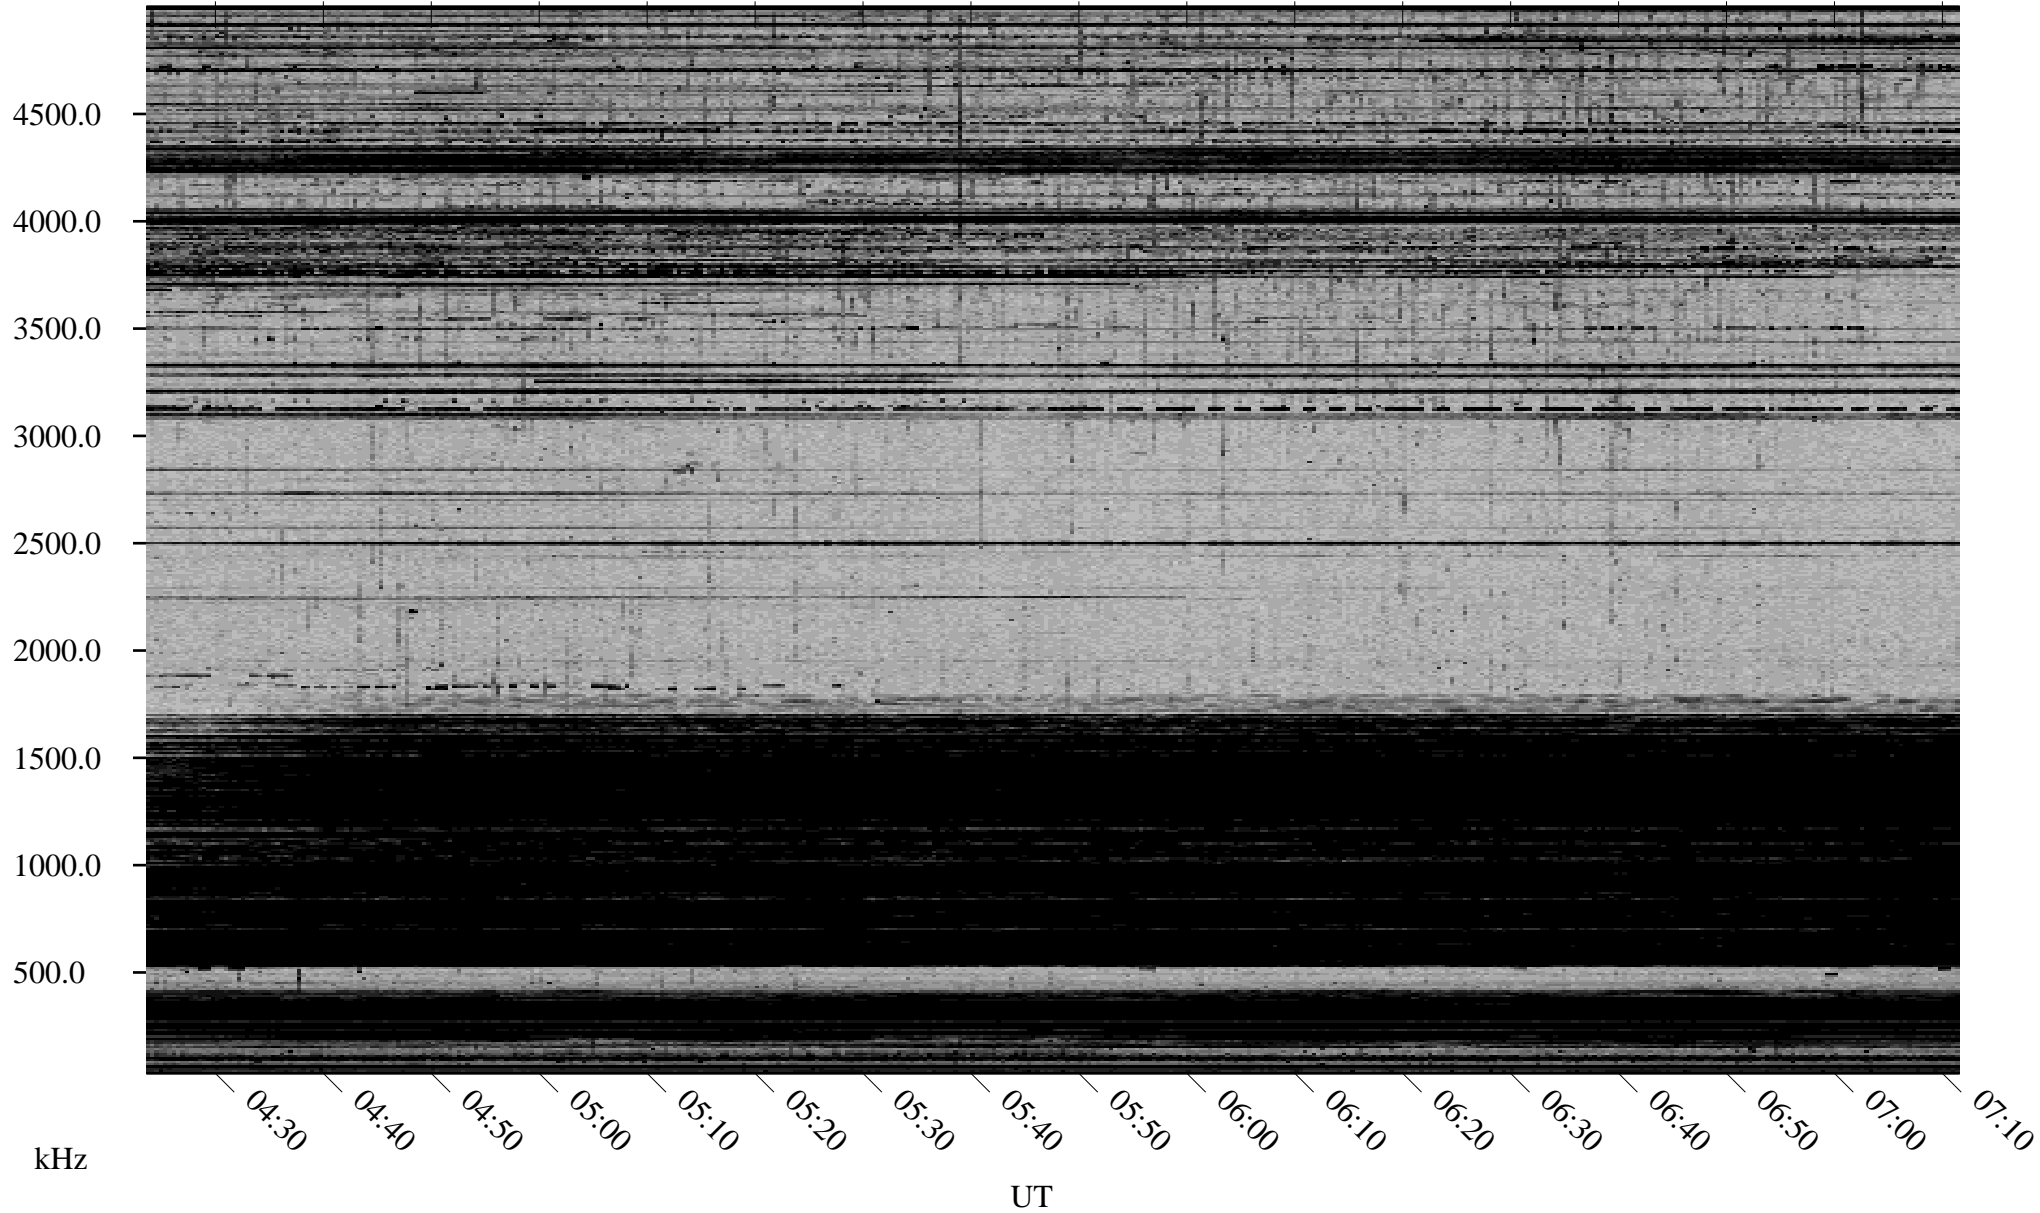

12/09/2002 Churchill, Manitoba

Linear Scale Black = 161 White = 15

ch02343l.r00m max_12

Page 1

12/09/2002 Churchill, Manitoba

Linear Scale Black = 161 White = 15

ch02343l.r00m max_12

Page 2

12/10/2002 Churchill, Manitoba

Linear Scale Black = 161 White = 15

ch02343l.r00m max_12

Page 3

12/10/2002 Churchill, Manitoba

Linear Scale Black = 161 White = 15

ch02343l.r00m max_12

Page 4

12/10/2002 Churchill, Manitoba

Linear Scale Black = 161 White = 15

ch02343l.r00m max_12

12/10/2002 Churchill, Manitoba

Linear Scale Black = 161 White = 15

ch02343l.r00m max_12

Page 6

12/10/2002 Churchill, Manitoba

Linear Scale Black = 161 White = 15

ch02343l.r00m max_12

Page 7

12/10/2002 Churchill, Manitoba

Linear Scale Black = 161 White = 15

ch02343l.r00m max_12