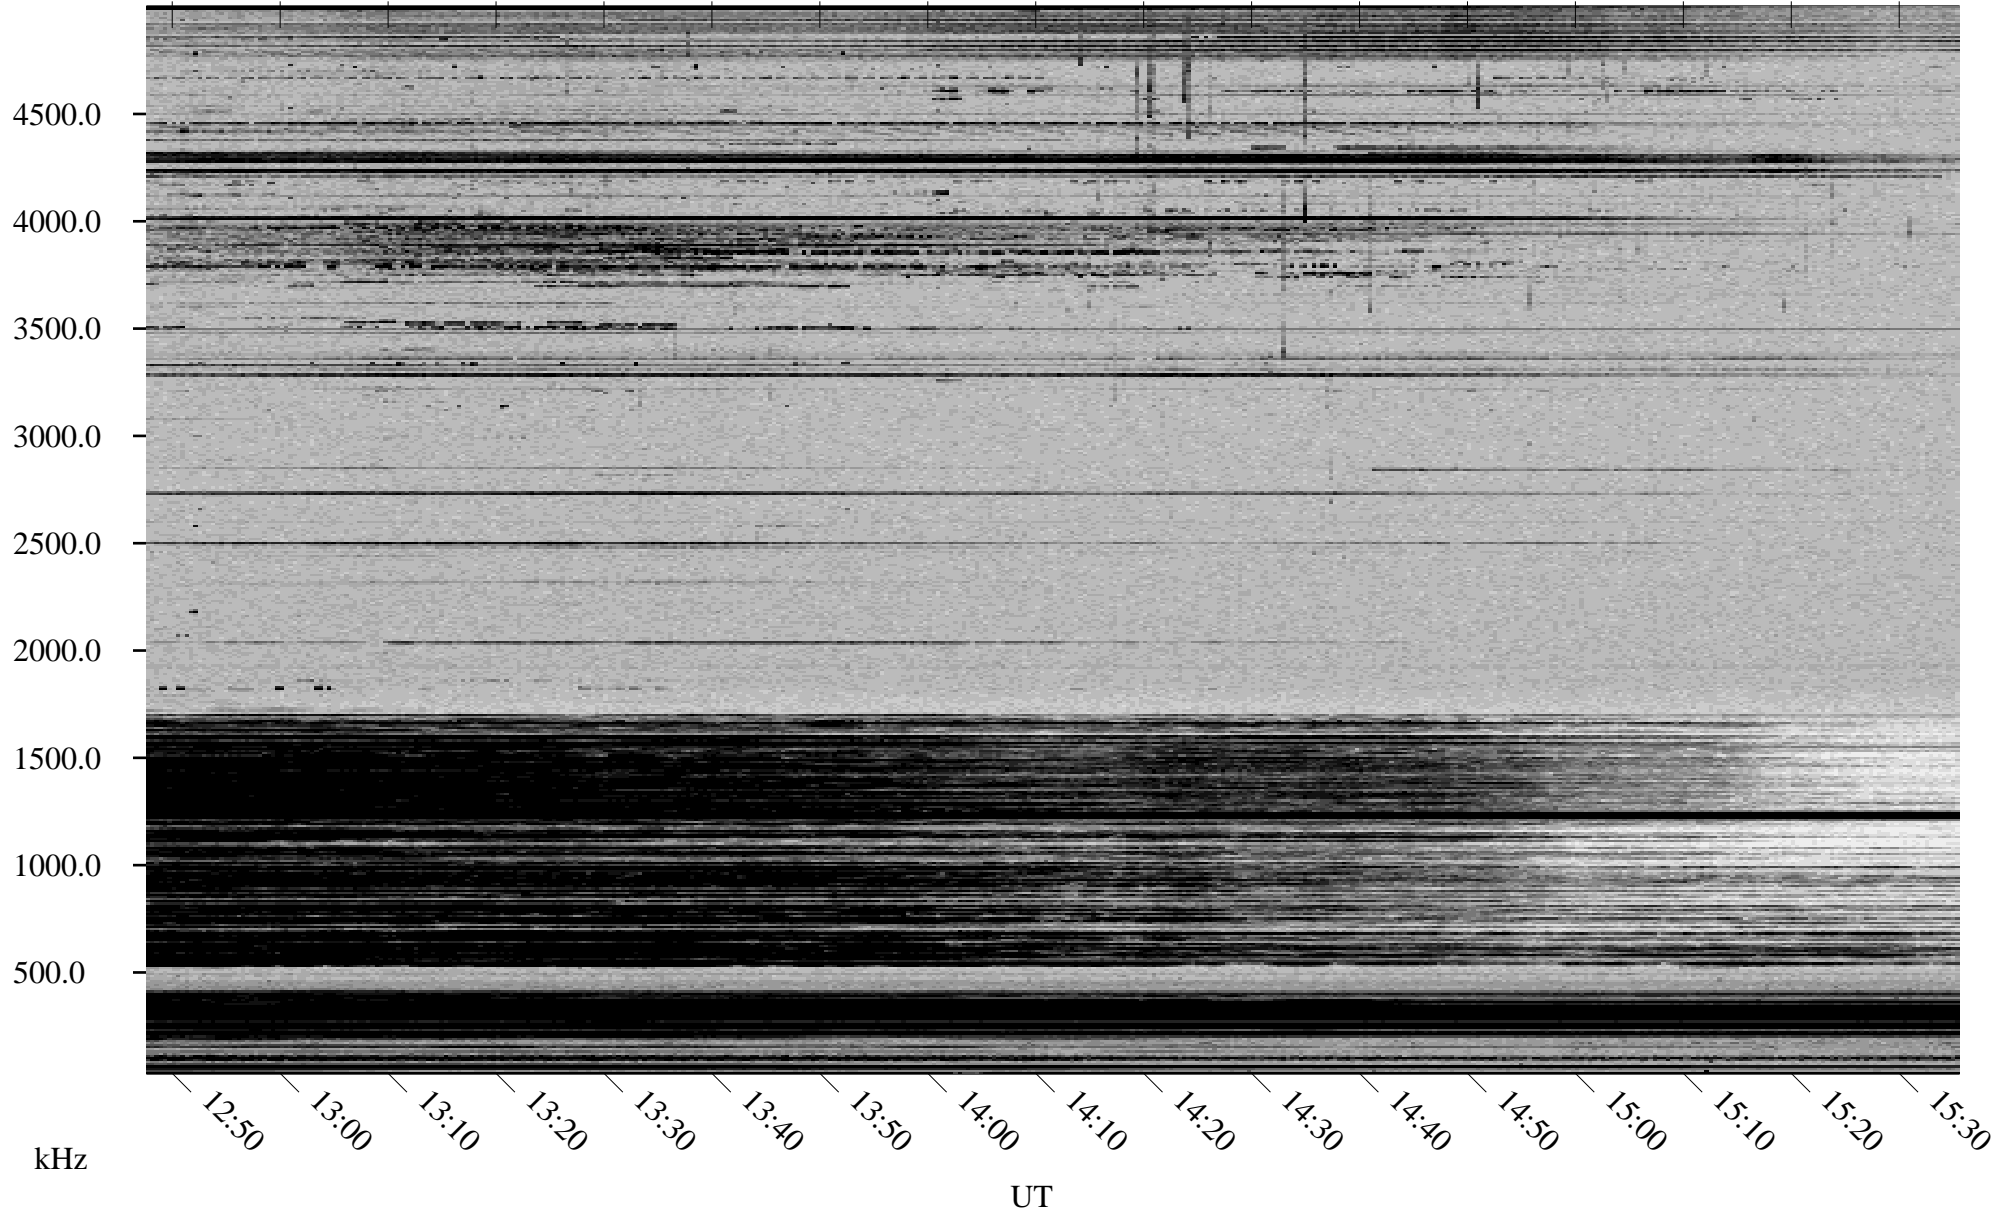

12/09/2002 Churchill, Manitoba

Linear Scale Black = 161 White = 15

ch02343l.r00m max_12

Page 1

12/09/2002 Churchill, Manitoba

Linear Scale Black = 161 White = 15

ch02343l.r00m max_12

Page 2

12/10/2002 Churchill, Manitoba

Linear Scale Black = 161 White = 15

ch02343l.r00m max_12

Page 3

12/10/2002 Churchill, Manitoba

Linear Scale Black = 161 White = 15

ch02343l.r00m max_12

Page 4

12/10/2002 Churchill, Manitoba

Linear Scale Black = 161 White = 15

ch02343l.r00m max_12

12/10/2002 Churchill, Manitoba

Linear Scale Black = 161 White = 15

ch02343l.r00m max_12

Page 6

12/10/2002 Churchill, Manitoba

Linear Scale Black = 161 White = 15

ch02343l.r00m max_12

Page 7

12/10/2002 Churchill, Manitoba

Linear Scale Black = 161 White = 15

ch02343l.r00m max_12