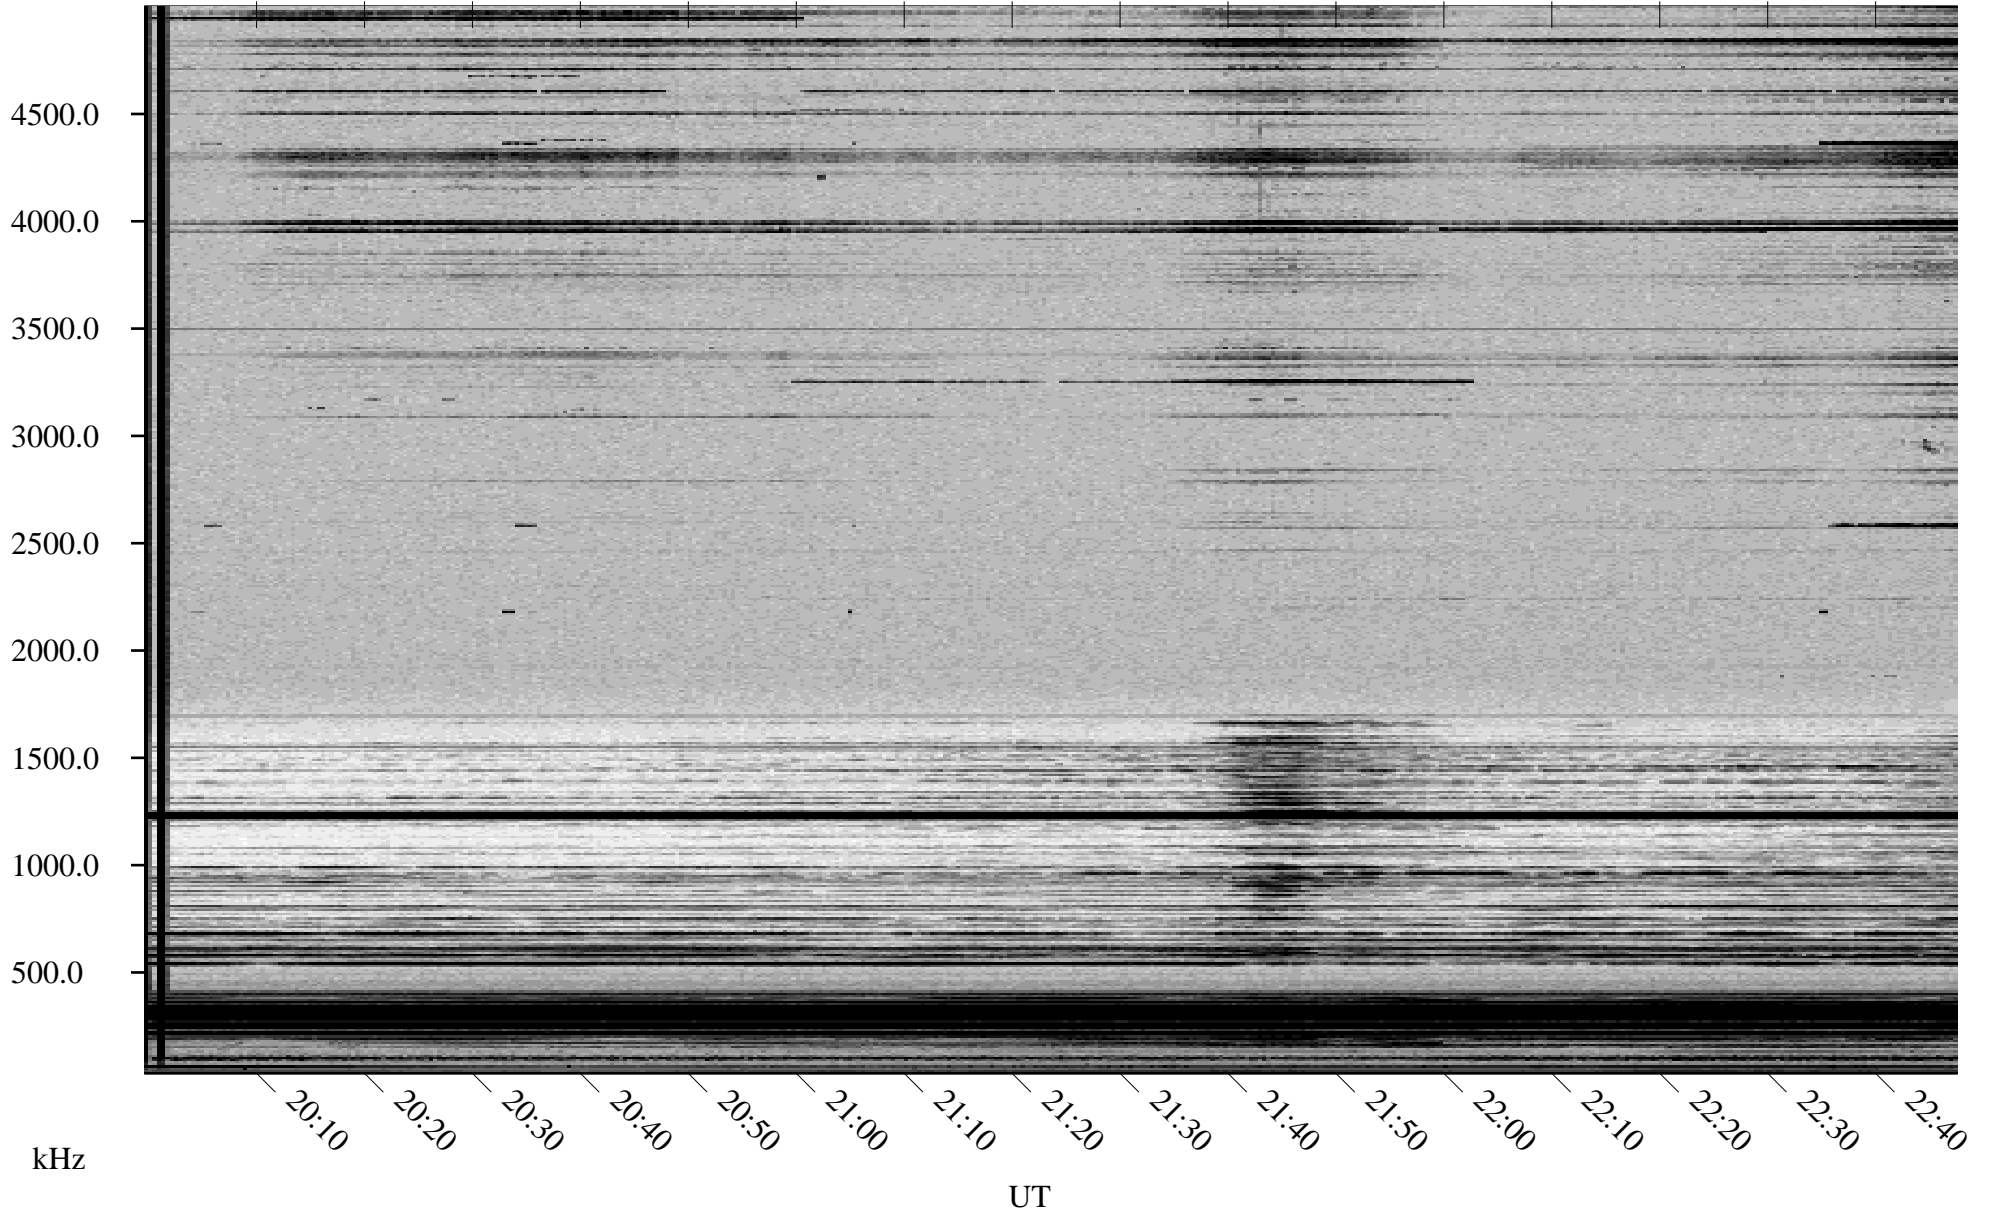

12/09/2002 Churchill, Manitoba

Linear Scale Black = 161 White = 15

ch02343l.r00m max_12

Page 1

12/09/2002 Churchill, Manitoba

Linear Scale Black = 161 White = 15

ch02343l.r00m max_12

Page 2

12/10/2002 Churchill, Manitoba

Linear Scale Black = 161 White = 15

ch02343l.r00m max_12

Page 3

12/10/2002 Churchill, Manitoba

Linear Scale Black = 161 White = 15

ch02343l.r00m max_12

Page 4

12/10/2002 Churchill, Manitoba

Linear Scale Black = 161 White = 15

ch02343l.r00m max_12

12/10/2002 Churchill, Manitoba

Linear Scale Black = 161 White = 15

ch02343l.r00m max_12

Page 6

12/10/2002 Churchill, Manitoba

Linear Scale Black = 161 White = 15

ch02343l.r00m max_12

Page 7

12/10/2002 Churchill, Manitoba

Linear Scale Black = 161 White = 15

ch02343l.r00m max_12