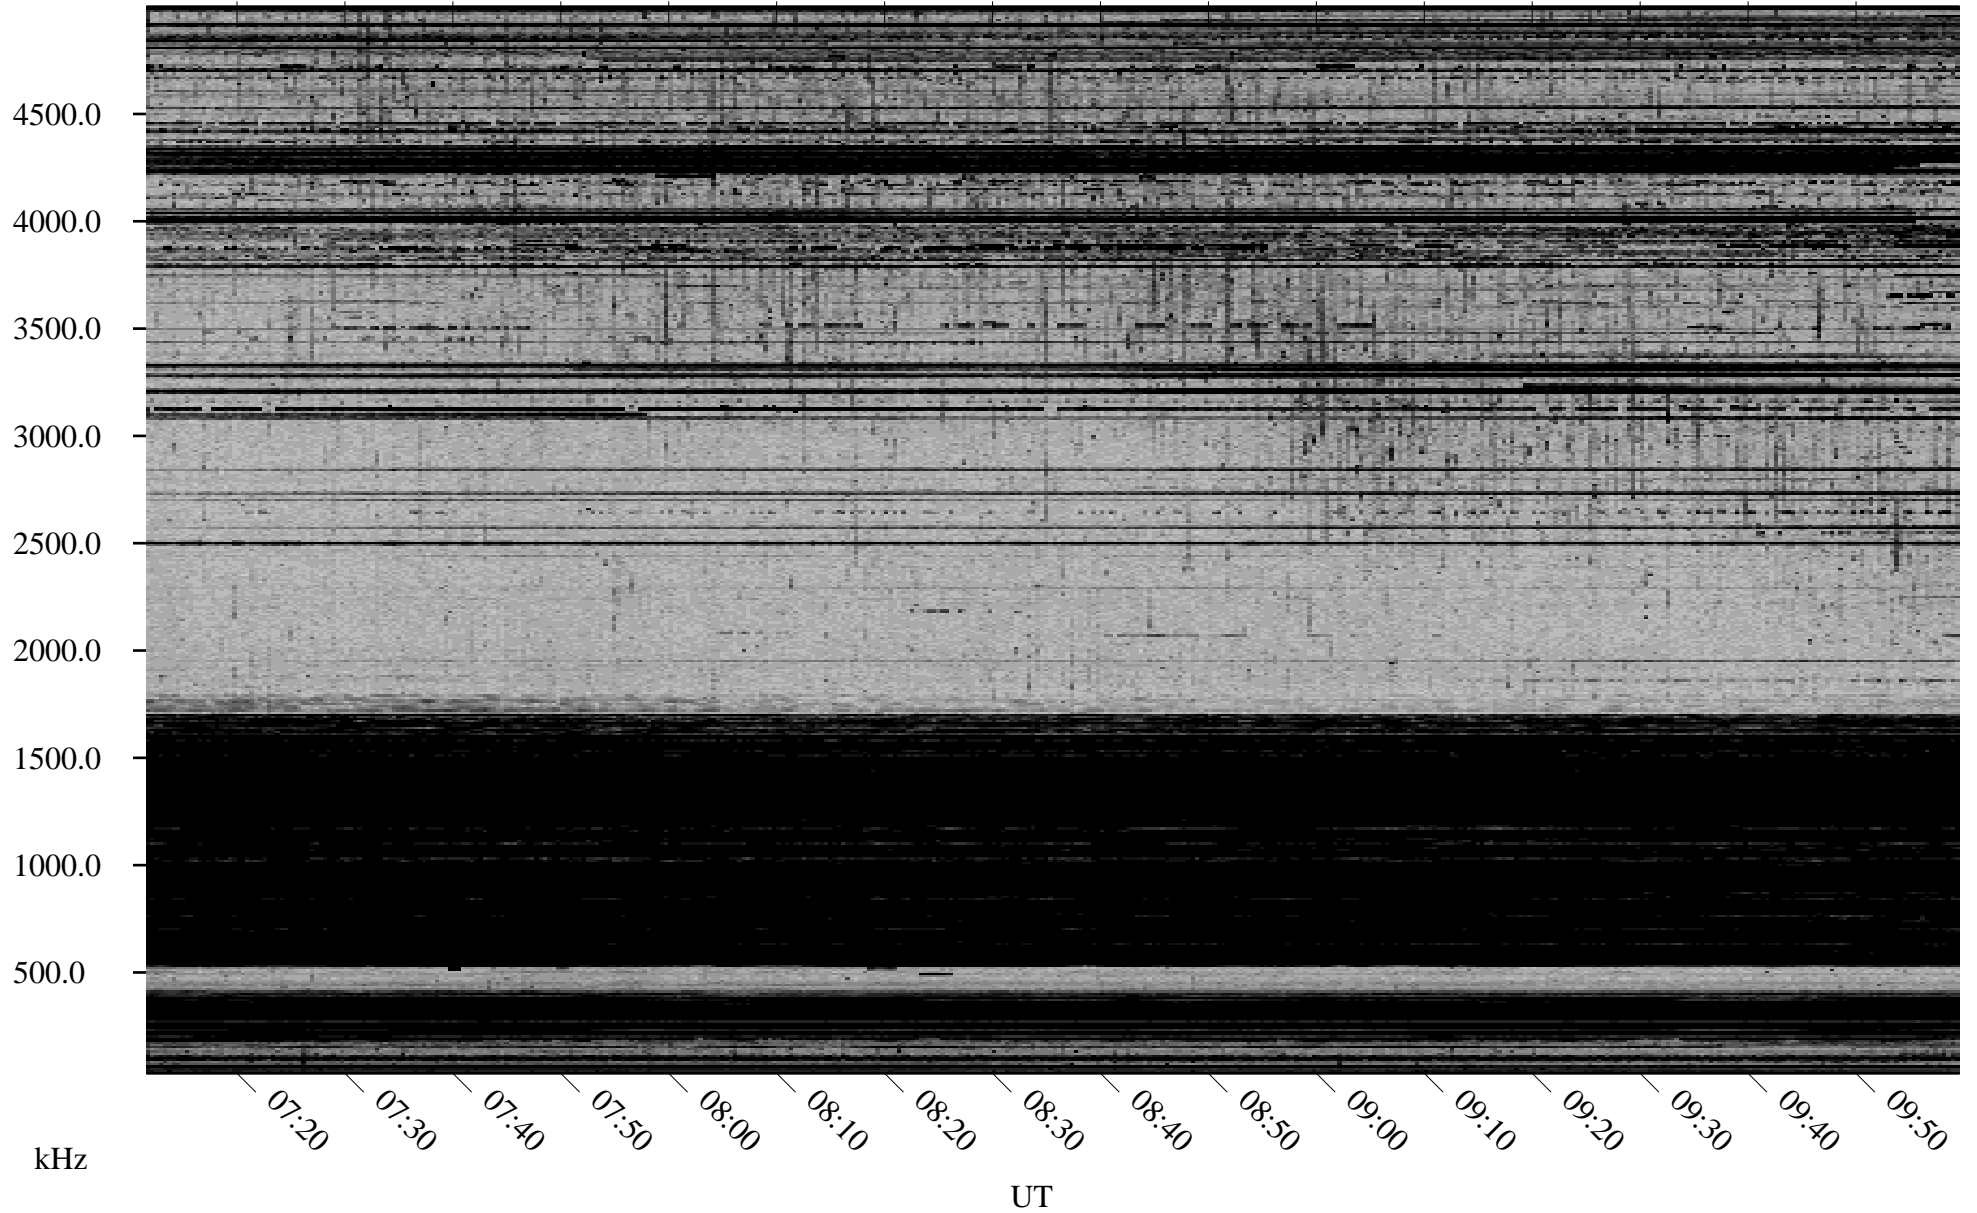

12/09/2002 Churchill, Manitoba

Linear Scale Black = 161 White = 15

ch02343l.r00m max_12

Page 1

12/09/2002 Churchill, Manitoba

Linear Scale Black = 161 White = 15

ch02343l.r00m max_12

Page 2

12/10/2002 Churchill, Manitoba

Linear Scale Black = 161 White = 15

ch02343l.r00m max_12

Page 3

12/10/2002 Churchill, Manitoba

Linear Scale Black = 161 White = 15

ch02343l.r00m max_12

Page 4

12/10/2002 Churchill, Manitoba

Linear Scale Black = 161 White = 15

ch02343l.r00m max_12

12/10/2002 Churchill, Manitoba

Linear Scale Black = 161 White = 15

ch02343l.r00m max_12

Page 6

12/10/2002 Churchill, Manitoba

Linear Scale Black = 161 White = 15

ch02343l.r00m max_12

Page 7

12/10/2002 Churchill, Manitoba

Linear Scale Black = 161 White = 15

ch02343l.r00m max_12