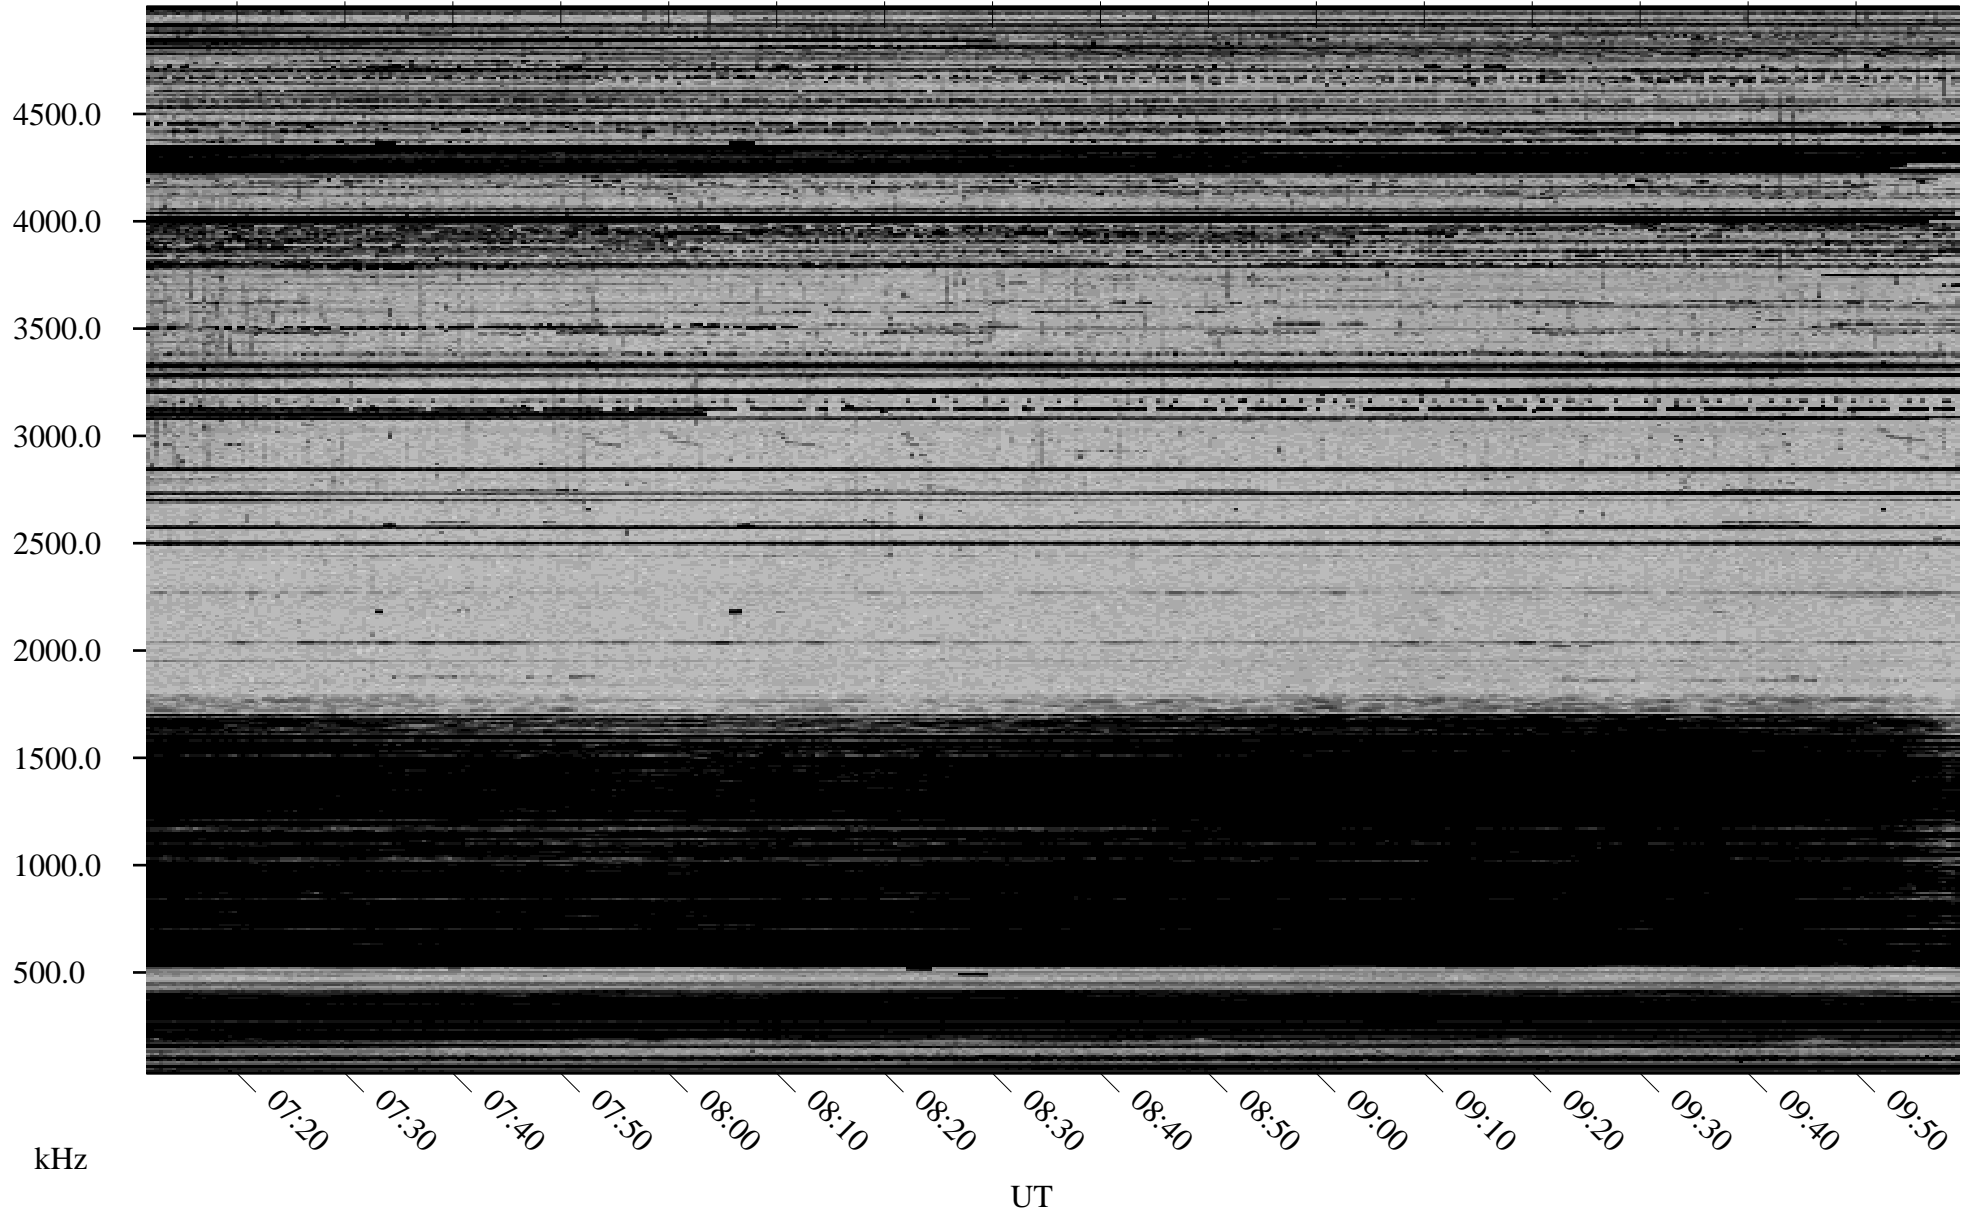

12/10/2002 Churchill, Manitoba

Linear Scale Black = 161 White = 15

ch02344l.r00m max_12

Page 1

12/10/2002 Churchill, Manitoba

Linear Scale Black = 161 White = 15

ch02344l.r00m max_12

Page 2

12/11/2002 Churchill, Manitoba

Linear Scale Black = 161 White = 15

ch02344l.r00m max_12

Page 3

12/11/2002 Churchill, Manitoba

Linear Scale Black = 161 White = 15

ch02344l.r00m max_12

Page 4

12/11/2002 Churchill, Manitoba

Linear Scale Black = 161 White = 15

ch02344l.r00m max_12

Page 5

12/11/2002 Churchill, Manitoba

Linear Scale Black = 161 White = 15

ch02344l.r00m max_12

Page 6

12/11/2002 Churchill, Manitoba

Linear Scale Black = 161 White = 15

ch02344l.r00m max_12

Page 7

12/11/2002 Churchill, Manitoba

Linear Scale Black = 161 White = 15

ch02344l.r00m max_12