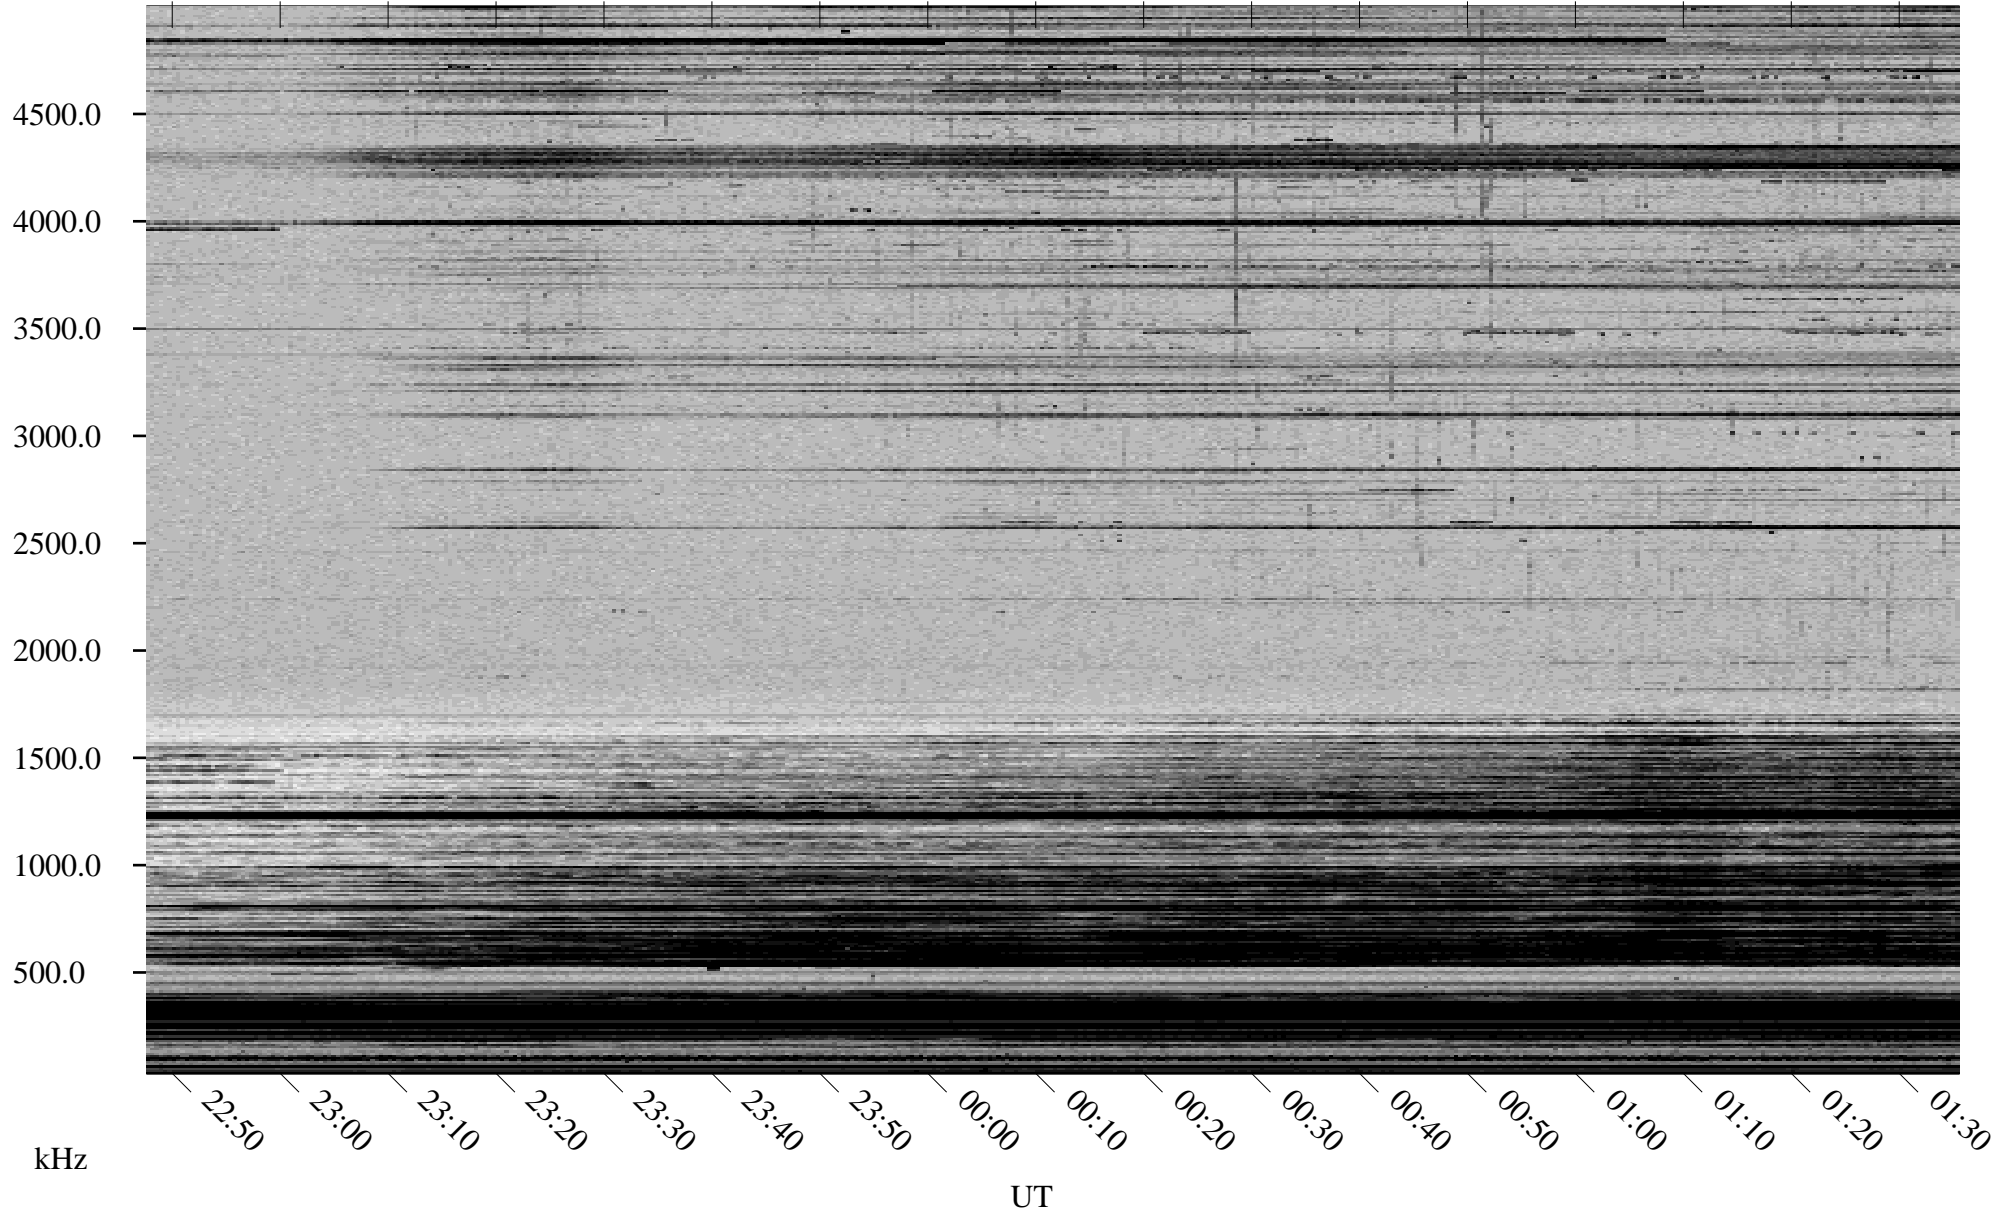

12/10/2002 Churchill, Manitoba

Linear Scale Black = 161 White = 15

ch02344l.r00m max_12

Page 1

12/10/2002 Churchill, Manitoba

Linear Scale Black = 161 White = 15

ch02344l.r00m max_12

Page 2

12/11/2002 Churchill, Manitoba

Linear Scale Black = 161 White = 15

ch02344l.r00m max_12

Page 3

12/11/2002 Churchill, Manitoba

Linear Scale Black = 161 White = 15

ch02344l.r00m max_12

Page 4

12/11/2002 Churchill, Manitoba

Linear Scale Black = 161 White = 15

ch02344l.r00m max_12

Page 5

12/11/2002 Churchill, Manitoba

Linear Scale Black = 161 White = 15

ch02344l.r00m max_12

Page 6

12/11/2002 Churchill, Manitoba

Linear Scale Black = 161 White = 15

ch02344l.r00m max_12

Page 7

12/11/2002 Churchill, Manitoba

Linear Scale Black = 161 White = 15

ch02344l.r00m max_12