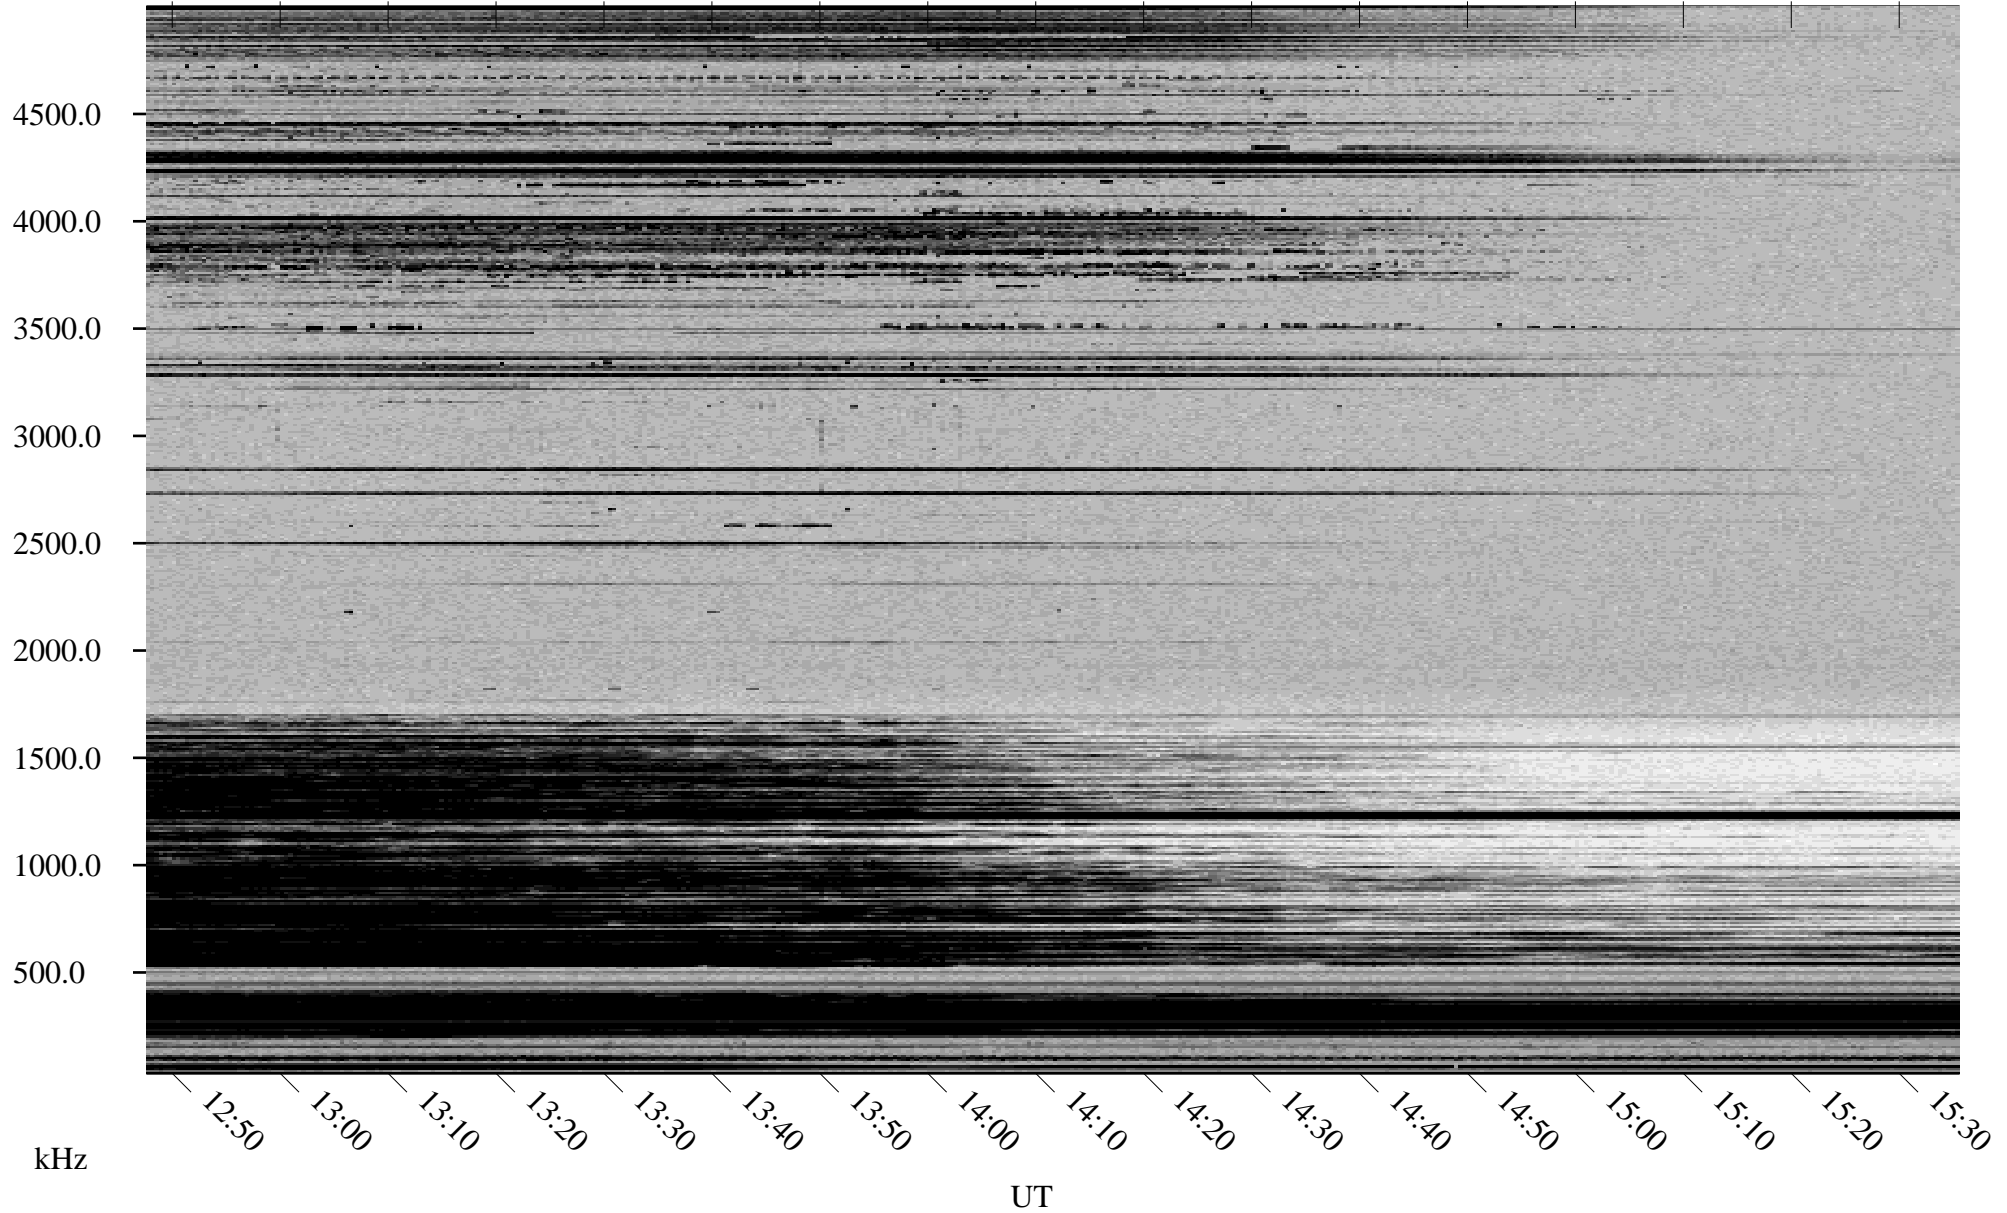

12/10/2002 Churchill, Manitoba

Linear Scale Black = 161 White = 15

ch02344l.r00m max_12

Page 1

12/10/2002 Churchill, Manitoba

Linear Scale Black = 161 White = 15

ch02344l.r00m max_12

Page 2

12/11/2002 Churchill, Manitoba

Linear Scale Black = 161 White = 15

ch02344l.r00m max_12

Page 3

12/11/2002 Churchill, Manitoba

Linear Scale Black = 161 White = 15

ch02344l.r00m max_12

Page 4

12/11/2002 Churchill, Manitoba

Linear Scale Black = 161 White = 15

ch02344l.r00m max_12

Page 5

12/11/2002 Churchill, Manitoba

Linear Scale Black = 161 White = 15

ch02344l.r00m max_12

Page 6

12/11/2002 Churchill, Manitoba

Linear Scale Black = 161 White = 15

ch02344l.r00m max_12

Page 7

12/11/2002 Churchill, Manitoba

Linear Scale Black = 161 White = 15

ch02344l.r00m max_12