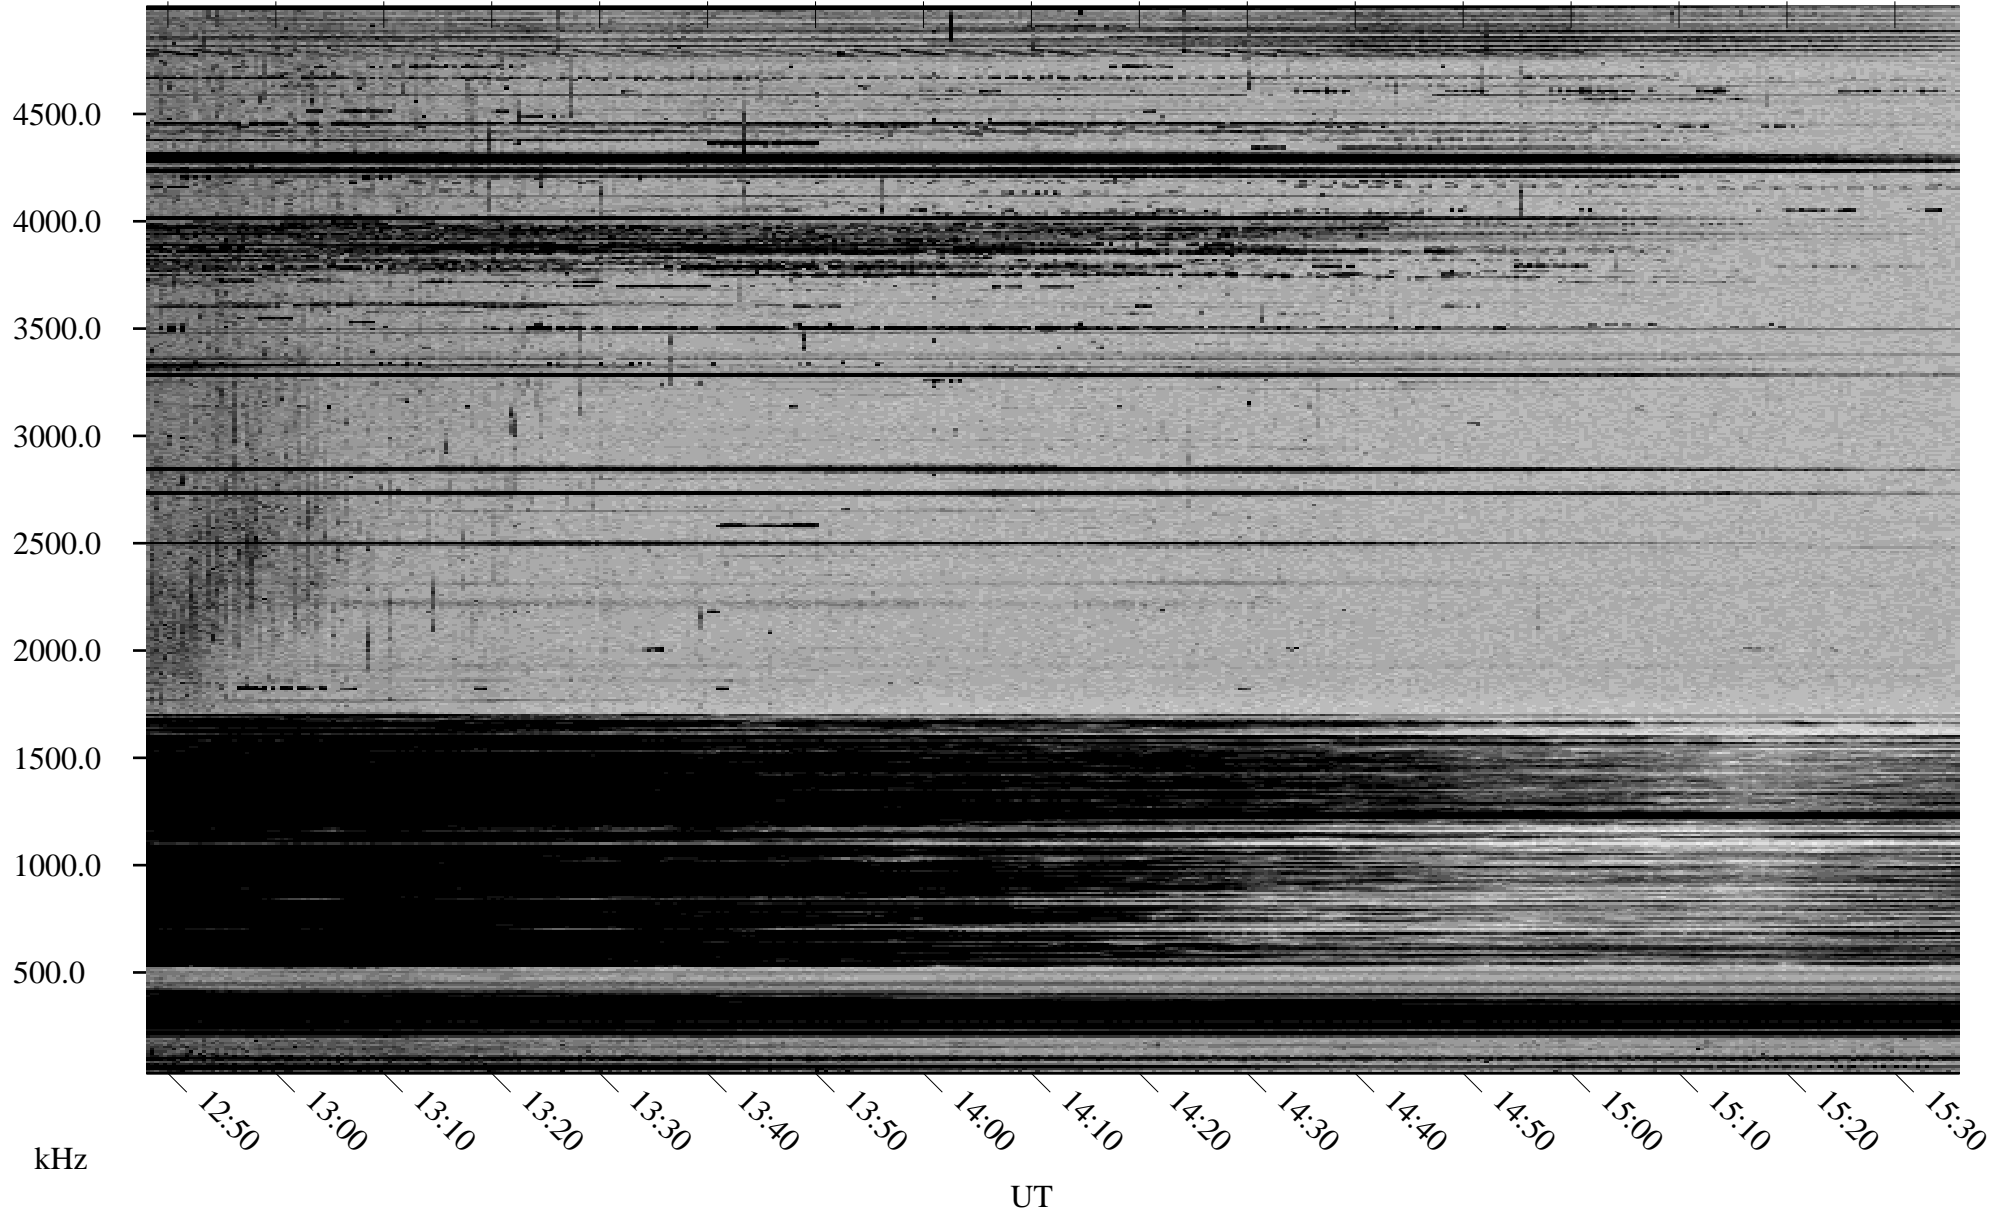

12/12/2002 Churchill, Manitoba

Linear Scale Black = 161 White = 15

ch02345l.r01m max_12

Page 3

12/12/2002 Churchill, Manitoba

Linear Scale Black = 161 White = 15

ch02345l.r01m max_12

Page 4

12/12/2002 Churchill, Manitoba

Linear Scale Black = 161 White = 15

ch02345l.r01m max_12

Page 5

12/12/2002 Churchill, Manitoba

Linear Scale Black = 161 White = 15

ch02345l.r01m max_12

Page 6

12/12/2002 Churchill, Manitoba

Linear Scale Black = 161 White = 15

ch02345l.r01m max_12

Page 7

12/12/2002 Churchill, Manitoba

Linear Scale Black = 161 White = 15

ch023451.r01m max_12