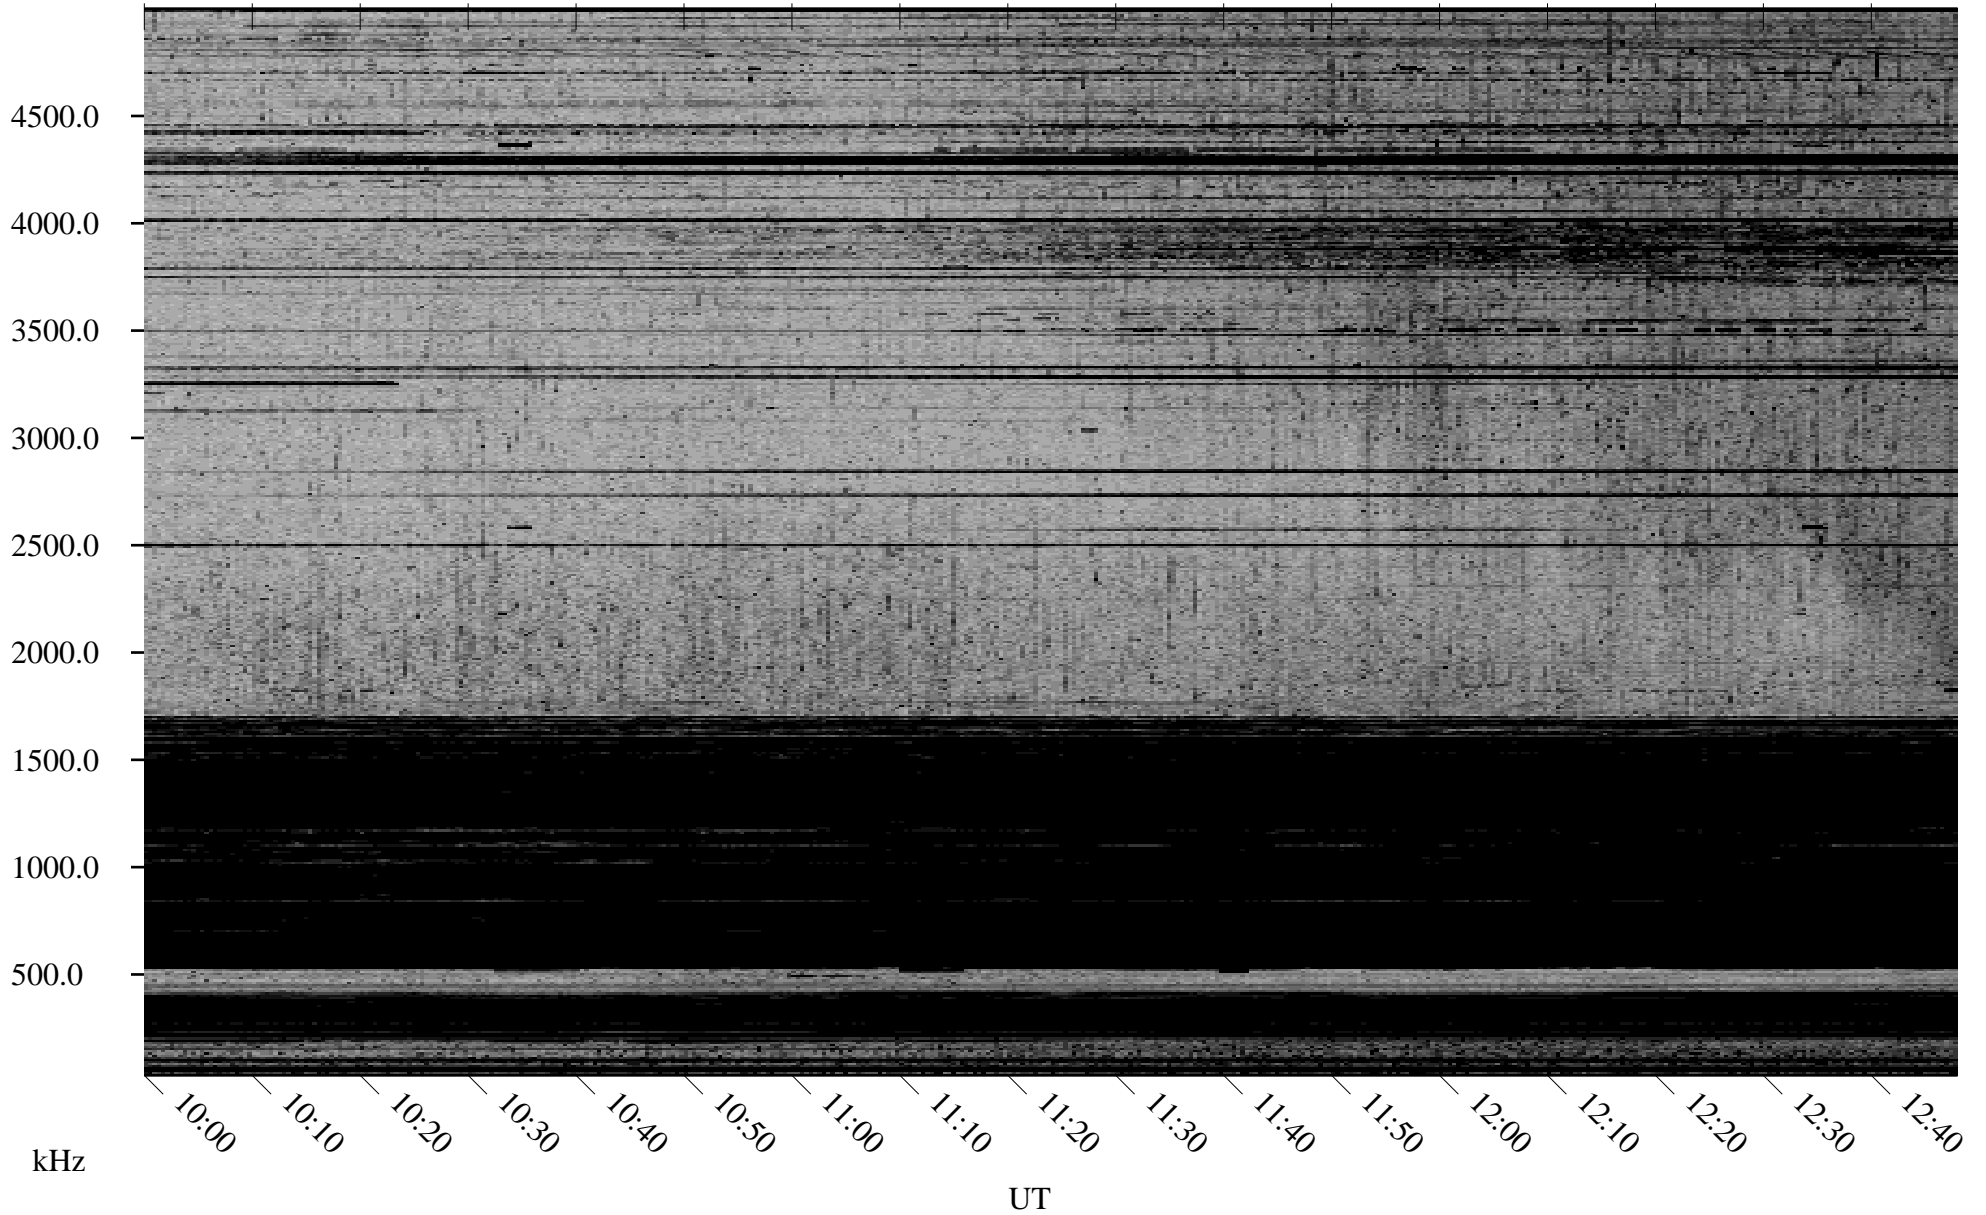

12/12/2002 Churchill, Manitoba

Linear Scale Black = 161 White = 15

ch02345l.r01m max_12

Page 3

12/12/2002 Churchill, Manitoba

Linear Scale Black = 161 White = 15

ch02345l.r01m max_12

Page 4

12/12/2002 Churchill, Manitoba

Linear Scale Black = 161 White = 15

ch02345l.r01m max_12

Page 5

12/12/2002 Churchill, Manitoba

Linear Scale Black = 161 White = 15

ch02345l.r01m max_12

Page 6

12/12/2002 Churchill, Manitoba

Linear Scale Black = 161 White = 15

ch02345l.r01m max_12

Page 7

12/12/2002 Churchill, Manitoba

Linear Scale Black = 161 White = 15

ch023451.r01m max_12