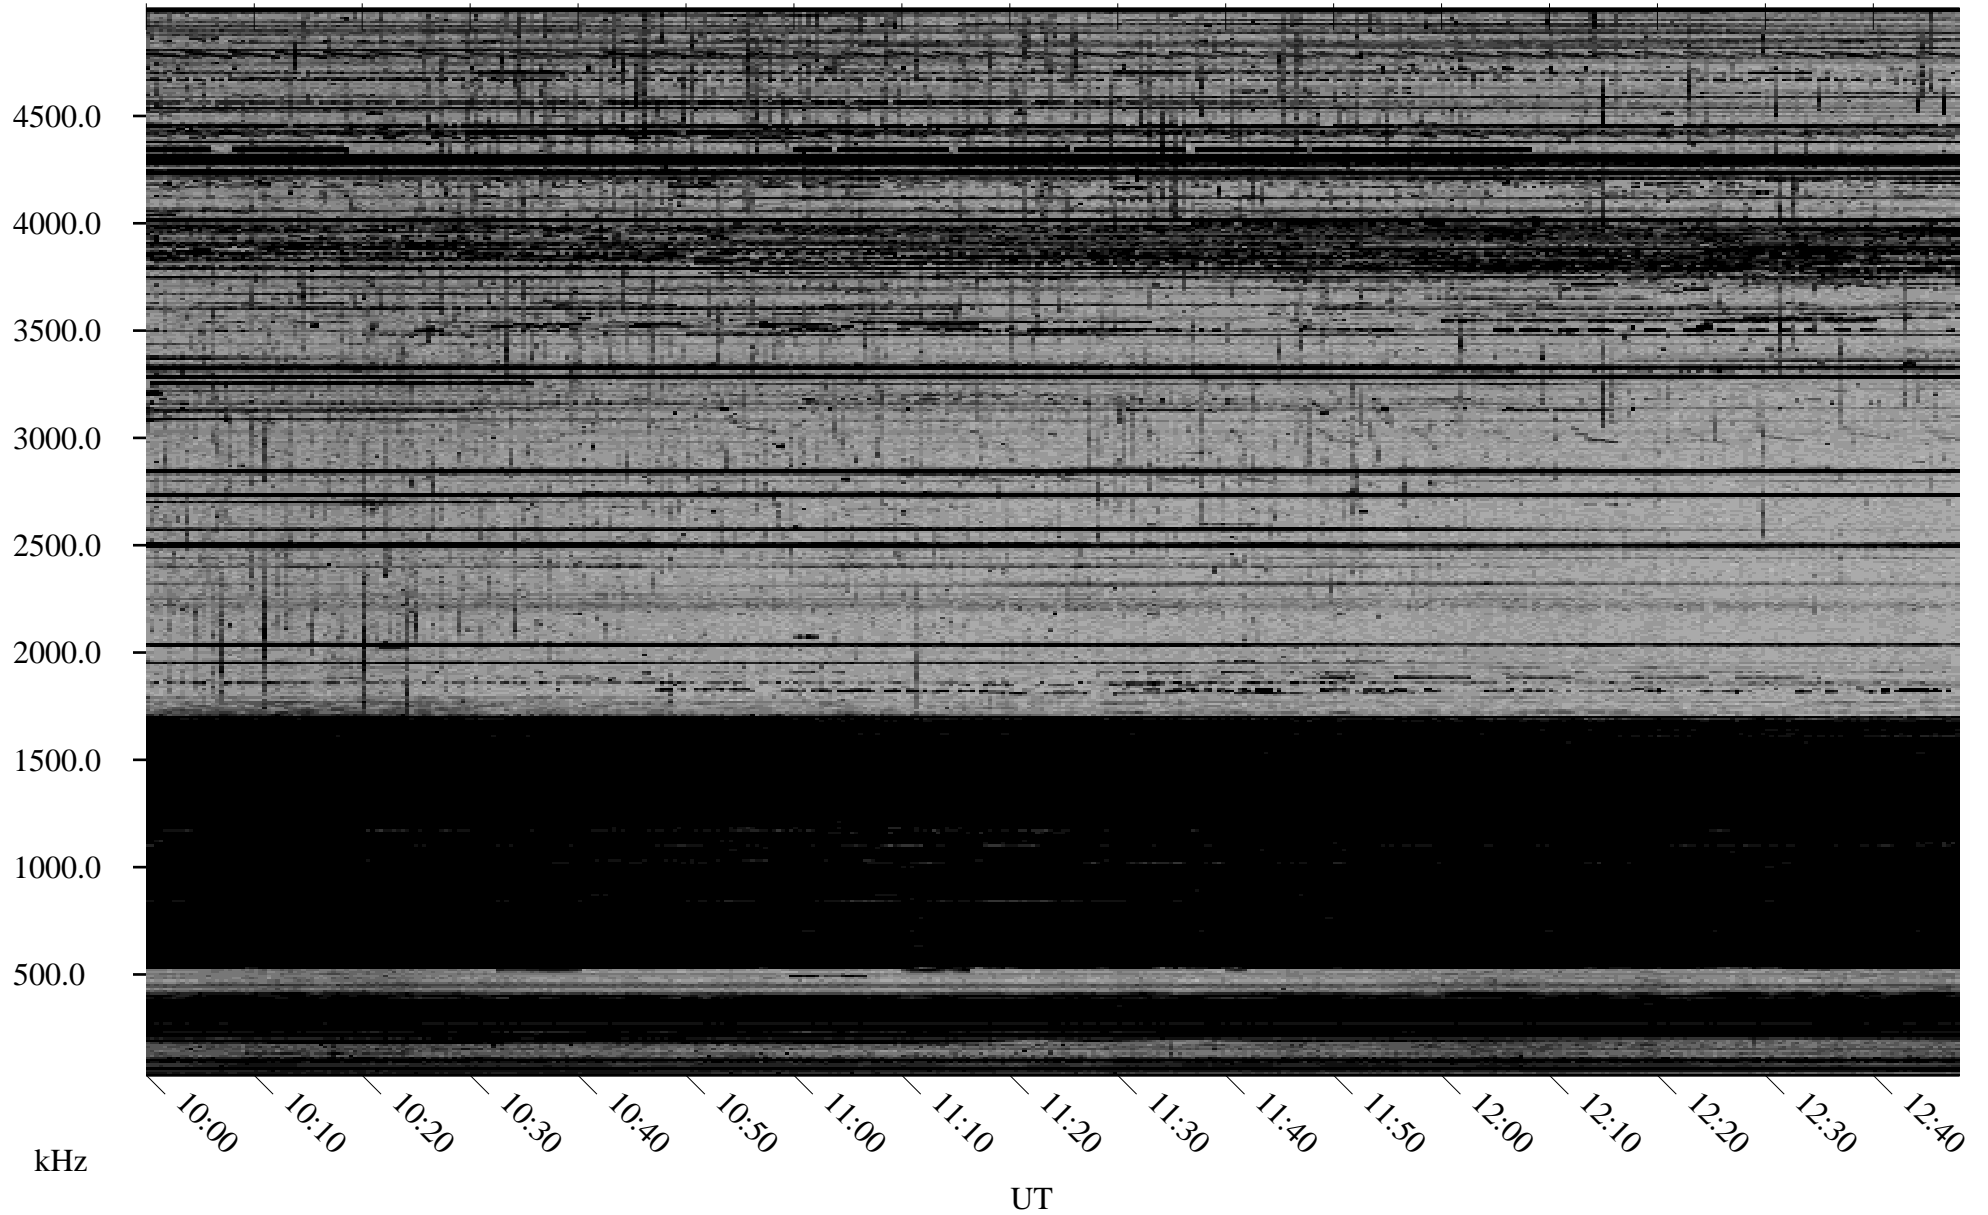

12/13/2002 Churchill, Manitoba

Linear Scale   Black = 161   White = 15

ch02346l.r00m max_12

Page 6