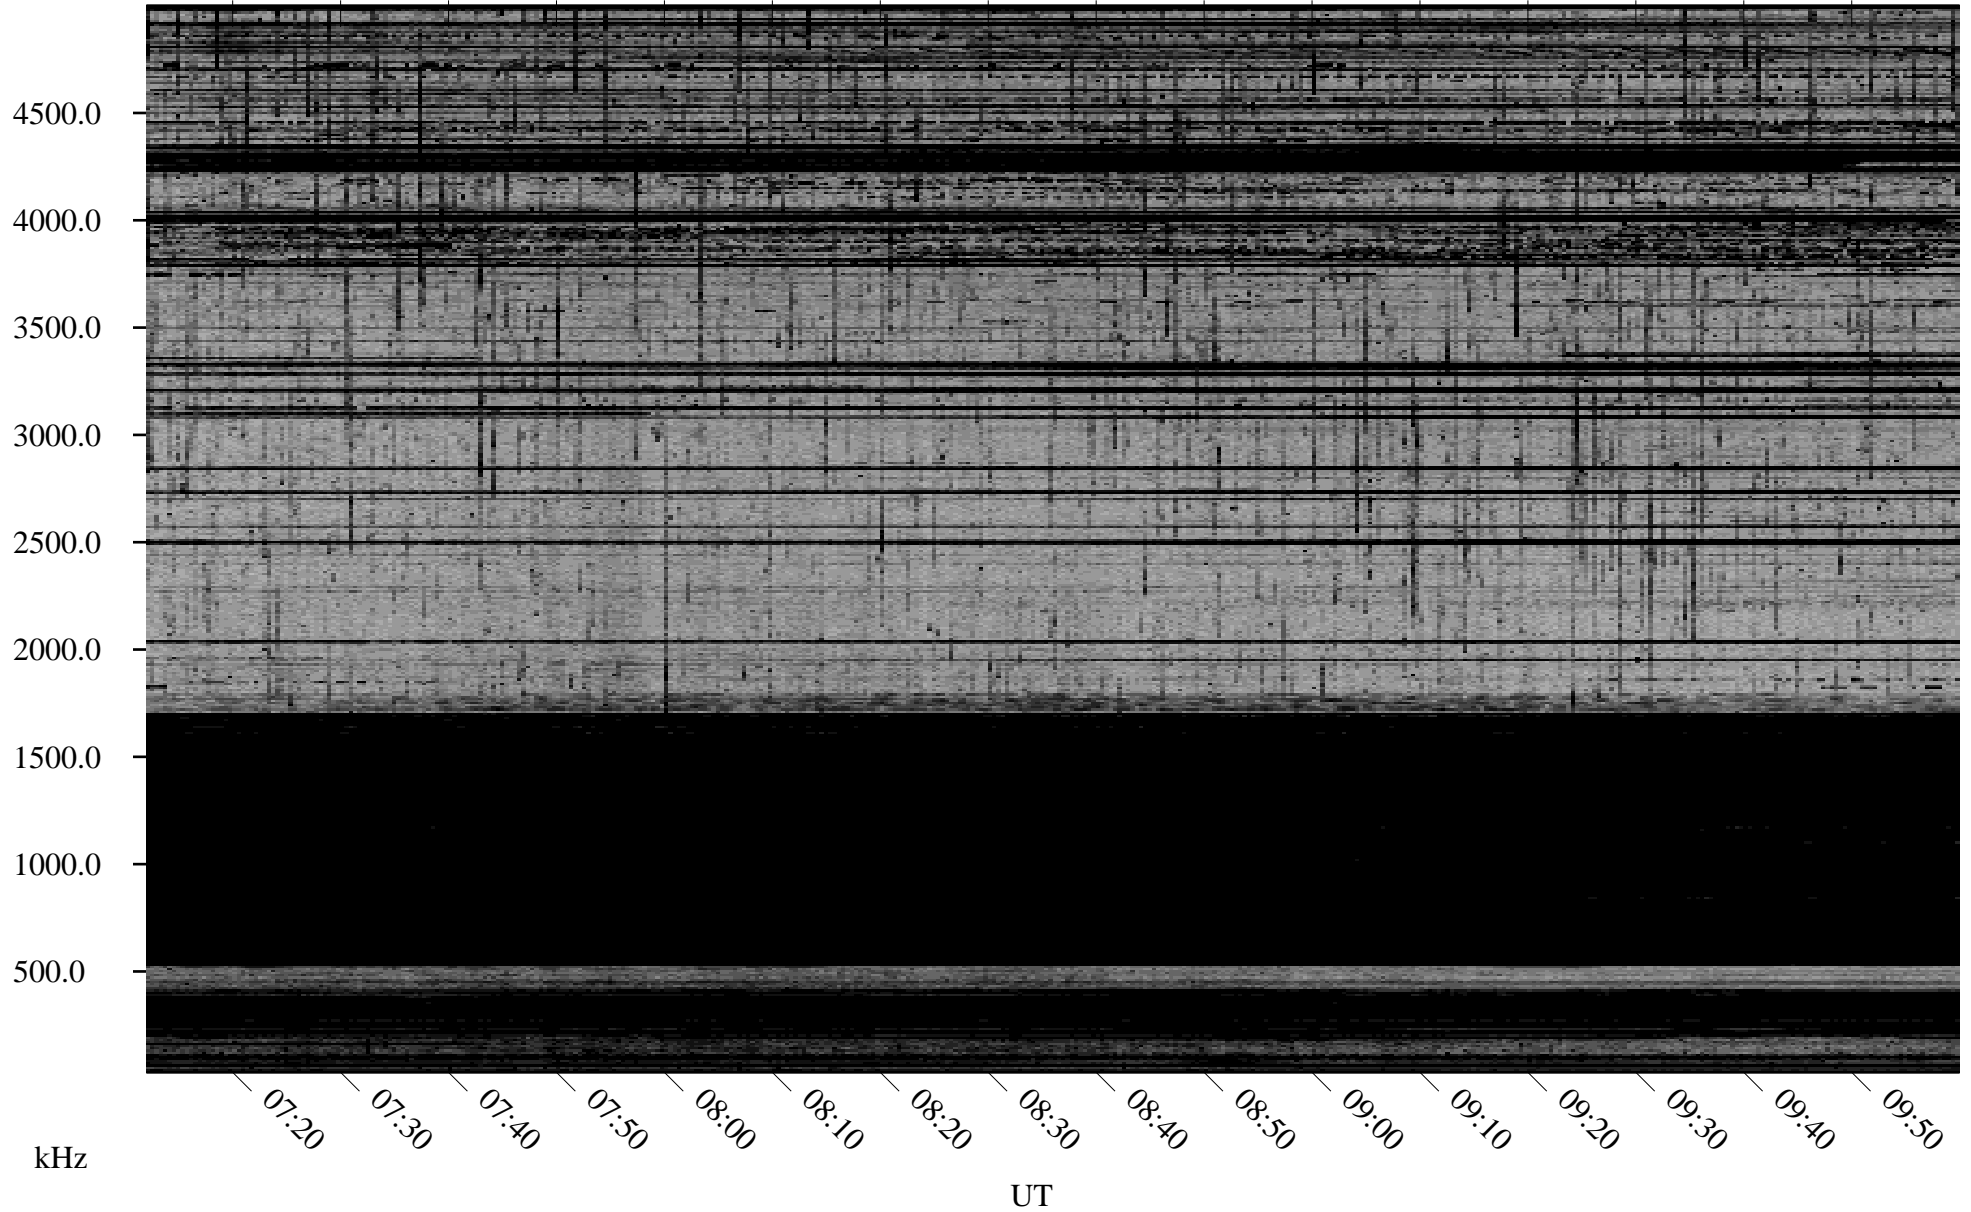

# 12/13/2002 Churchill, Manitoba

Linear Scale    Black = 161    White = 15

ch02346l.r00m max\_12

Page 3

# 12/13/2002 Churchill, Manitoba

Linear Scale    Black = 161    White = 15

ch02346l.r00m max\_12

Page 4

# 12/13/2002 Churchill, Manitoba

Linear Scale    Black = 161    White = 15

ch02346l.r00m max\_12

Page 5

# 12/13/2002 Churchill, Manitoba

Linear Scale    Black = 161    White = 15

ch02346l.r00m max\_12

Page 6