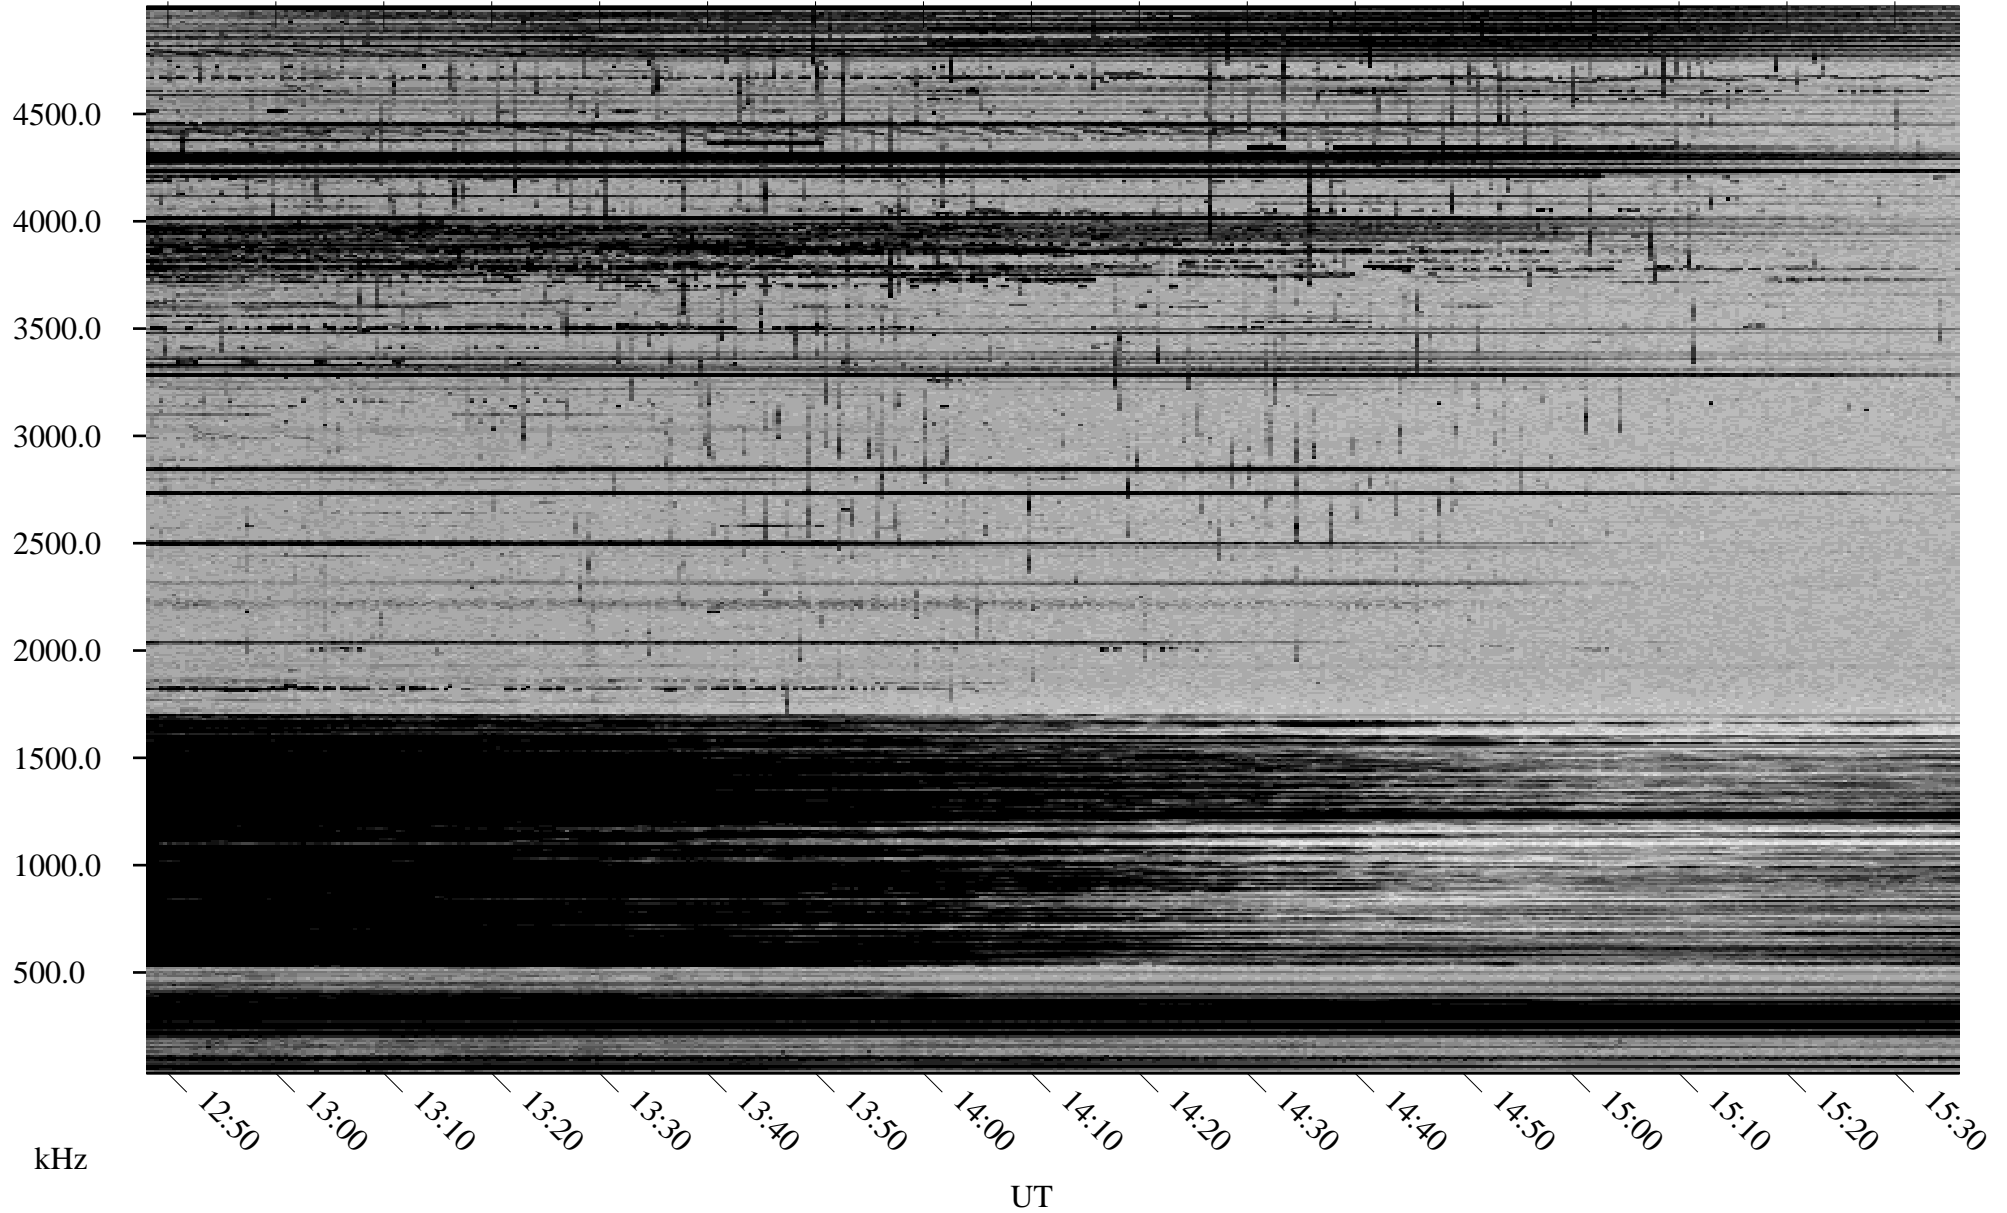

# 12/13/2002 Churchill, Manitoba

Linear Scale    Black = 161    White = 15

ch02346l.r00m max\_12

Page 6

# 12/13/2002 Churchill, Manitoba

Linear Scale    Black = 161    White = 15

ch02346l.r00m max\_12

Page 7