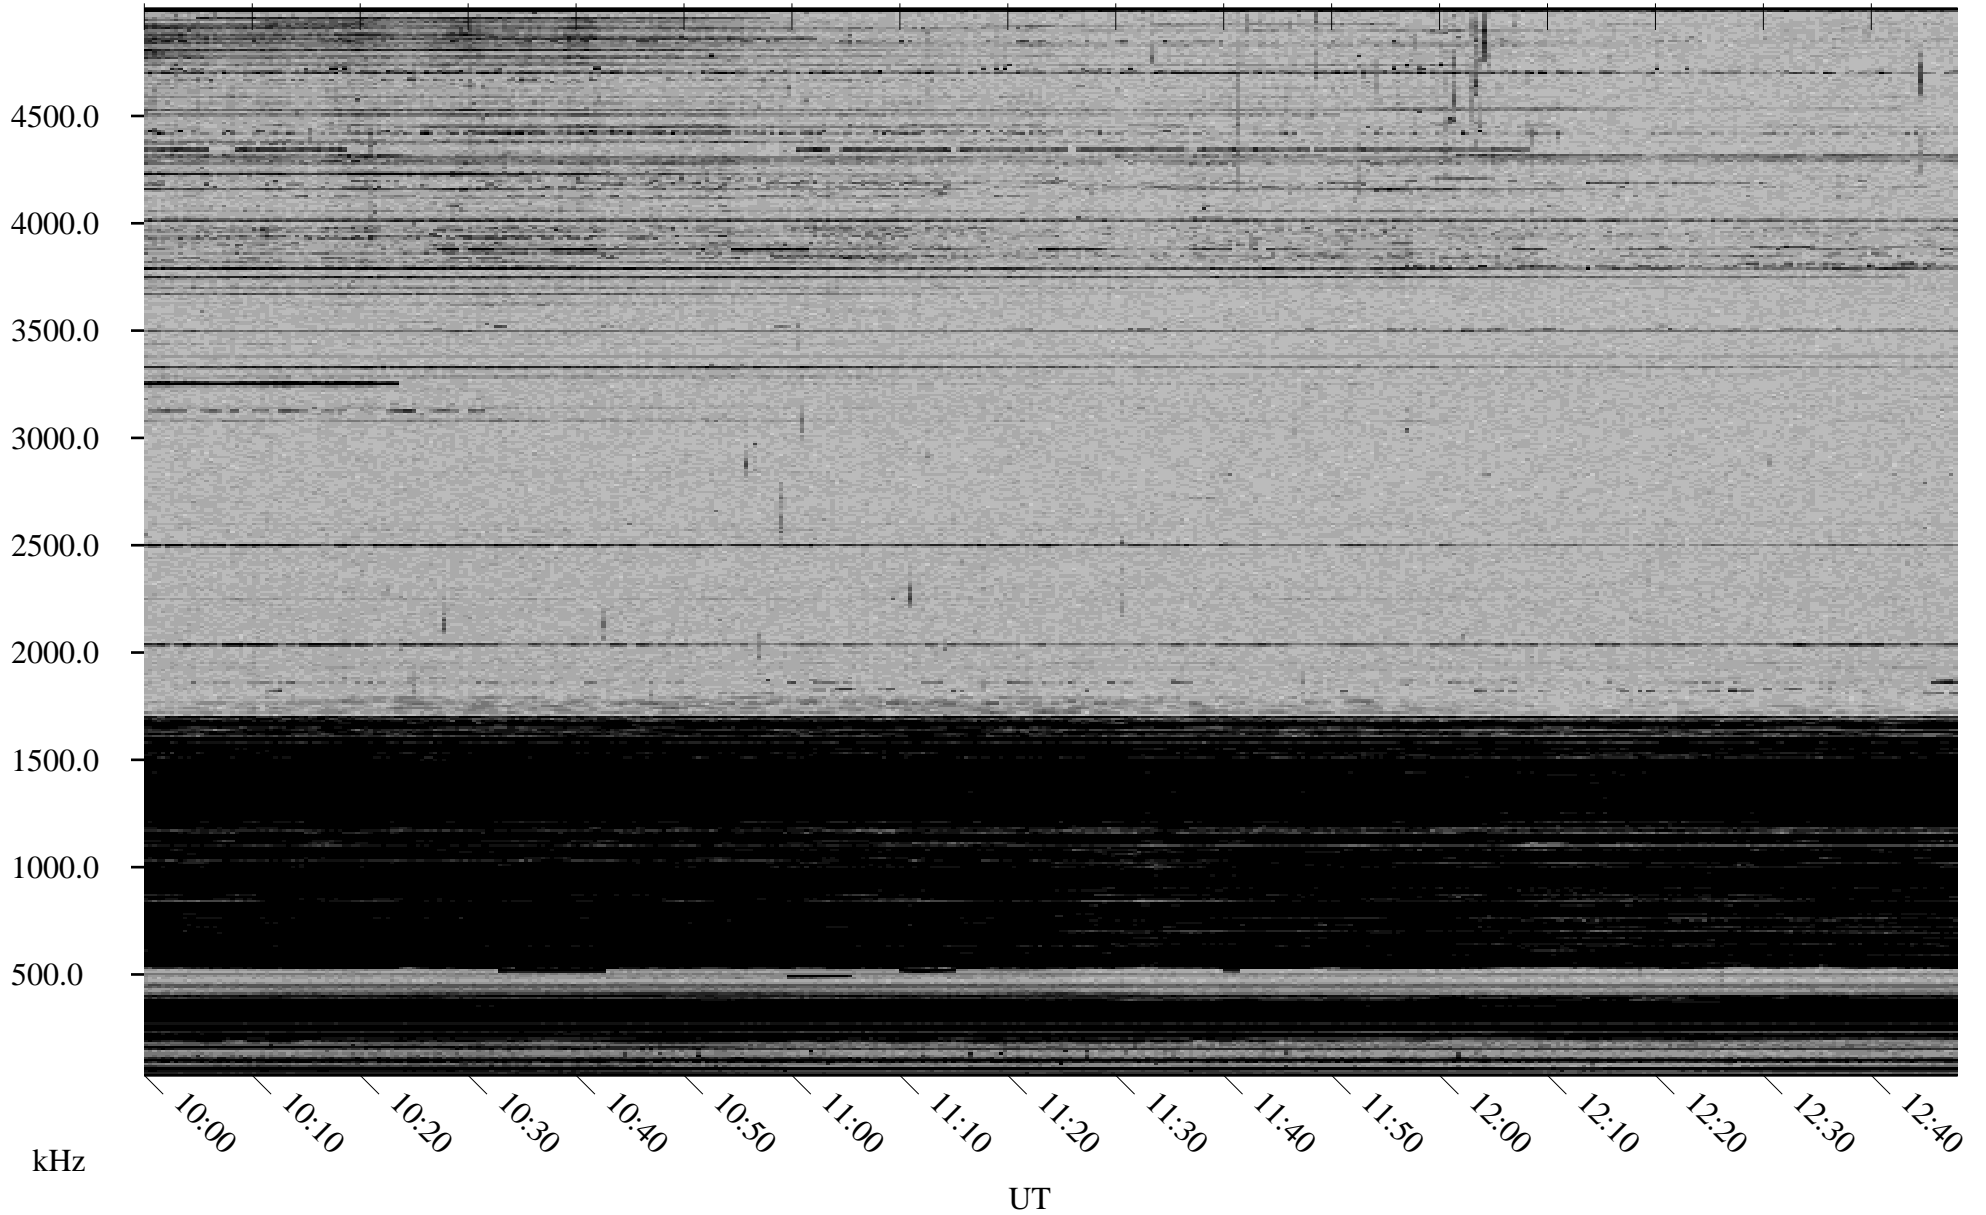

12/13/2002 Churchill, Manitoba

Linear Scale Black = 161 White = 15

ch02347l.r00m max_12

Page 1

12/13/2002 Churchill, Manitoba

Linear Scale Black = 161 White = 15

ch02347l.r00m max_12

Page 2

12/14/2002 Churchill, Manitoba

Linear Scale Black = 161 White = 15

ch02347l.r00m max_12

Page 3

12/14/2002 Churchill, Manitoba

Linear Scale Black = 161 White = 15

ch02347l.r00m max_12

Page 4

12/14/2002 Churchill, Manitoba

Linear Scale Black = 161 White = 15

ch02347l.r00m max_12

Page 5

12/14/2002 Churchill, Manitoba

Linear Scale Black = 161 White = 15

ch02347l.r00m max_12

Page 6

12/14/2002 Churchill, Manitoba

Linear Scale Black = 161 White = 15

ch02347l.r00m max_12

Page 7

12/14/2002 Churchill, Manitoba

Linear Scale Black = 161 White = 15

ch02347l.r00m max_12