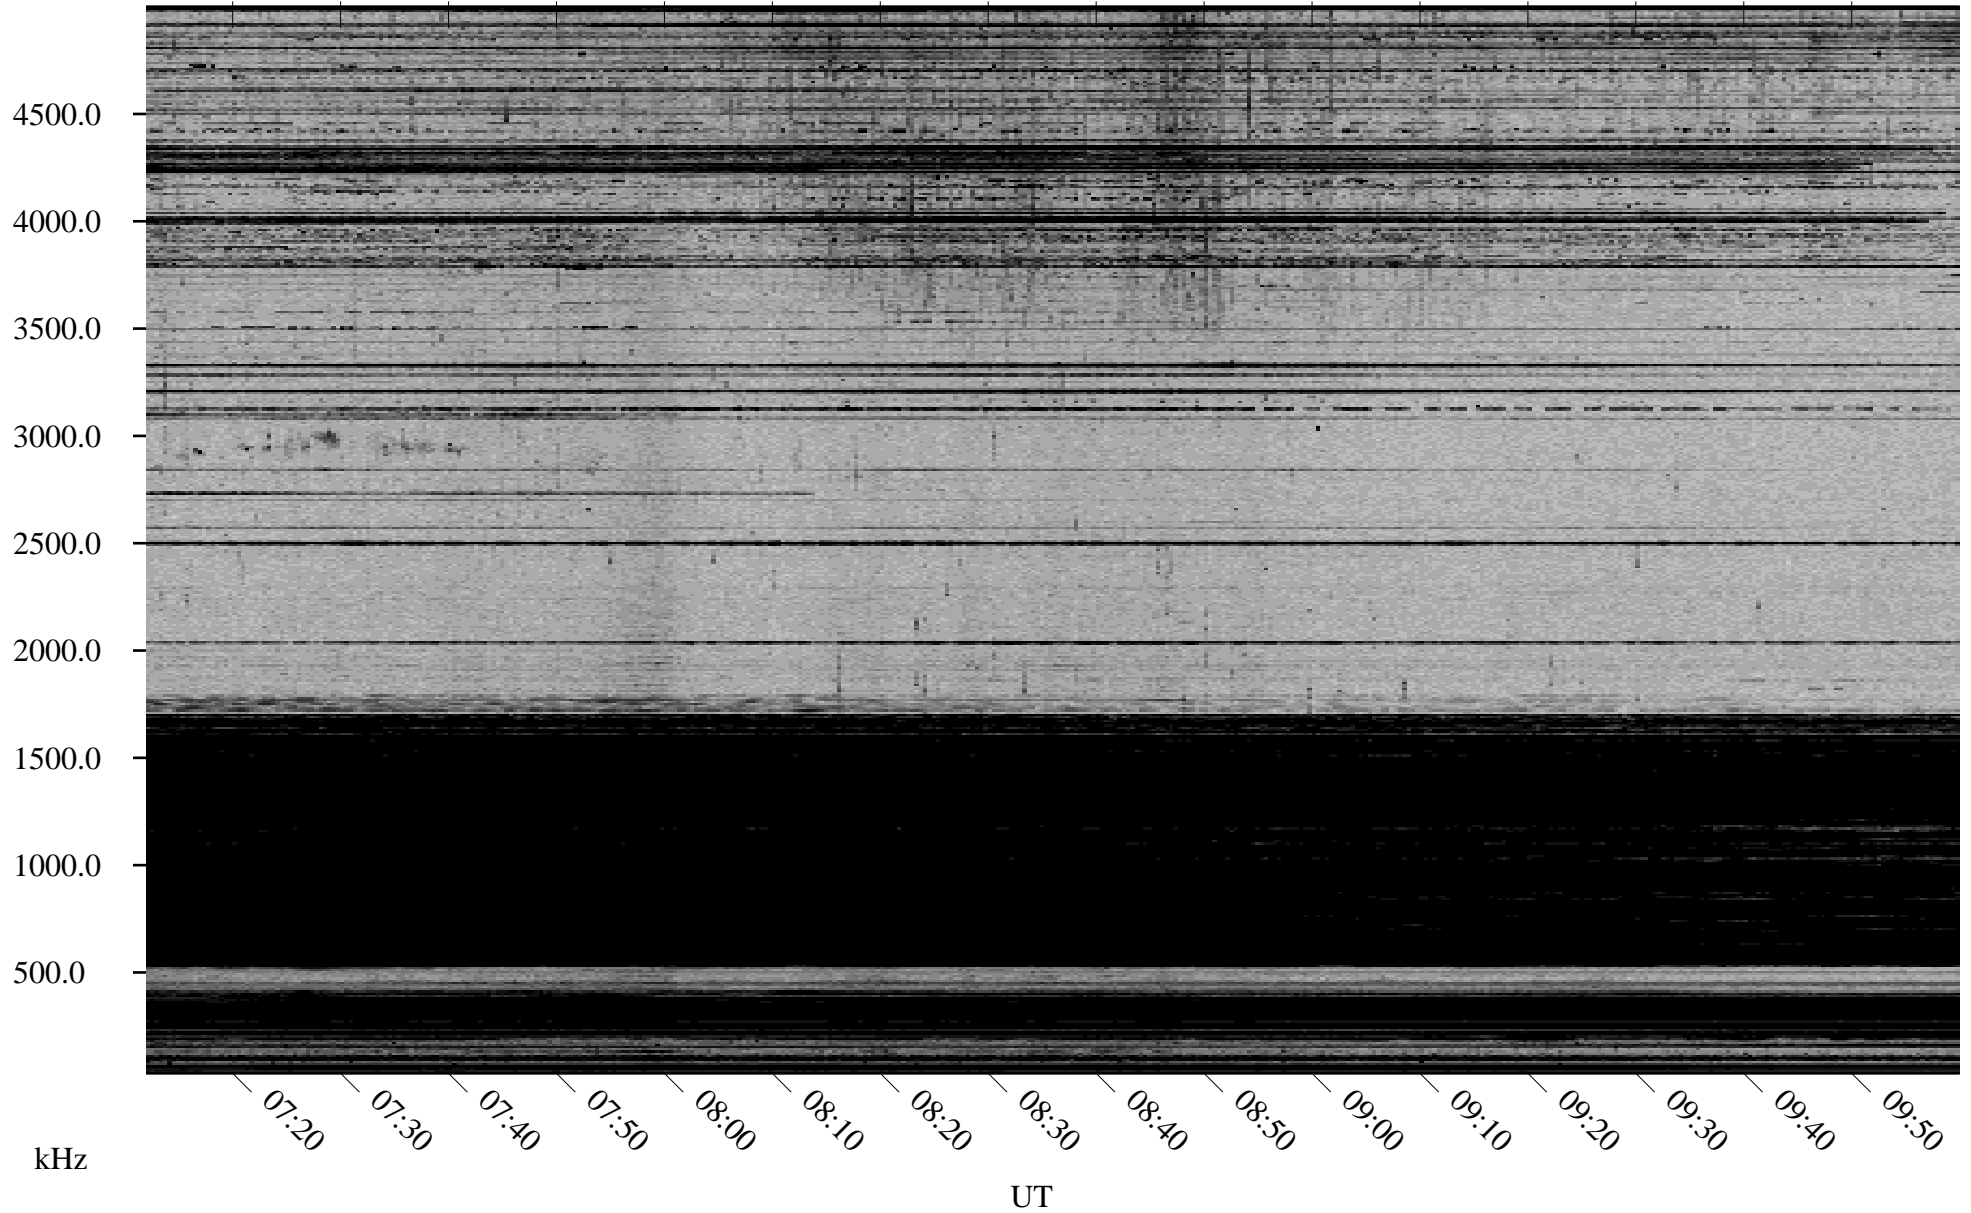

12/13/2002 Churchill, Manitoba

Linear Scale Black = 161 White = 15

ch02347l.r00m max_12

Page 1

12/13/2002 Churchill, Manitoba

Linear Scale Black = 161 White = 15

ch02347l.r00m max_12

Page 2

12/14/2002 Churchill, Manitoba

Linear Scale Black = 161 White = 15

ch02347l.r00m max_12

Page 3

12/14/2002 Churchill, Manitoba

Linear Scale Black = 161 White = 15

ch02347l.r00m max_12

Page 4

12/14/2002 Churchill, Manitoba

Linear Scale Black = 161 White = 15

ch02347l.r00m max_12

Page 5

12/14/2002 Churchill, Manitoba

Linear Scale Black = 161 White = 15

ch02347l.r00m max_12

Page 6

12/14/2002 Churchill, Manitoba

Linear Scale Black = 161 White = 15

ch02347l.r00m max_12

Page 7

12/14/2002 Churchill, Manitoba

Linear Scale Black = 161 White = 15

ch02347l.r00m max_12