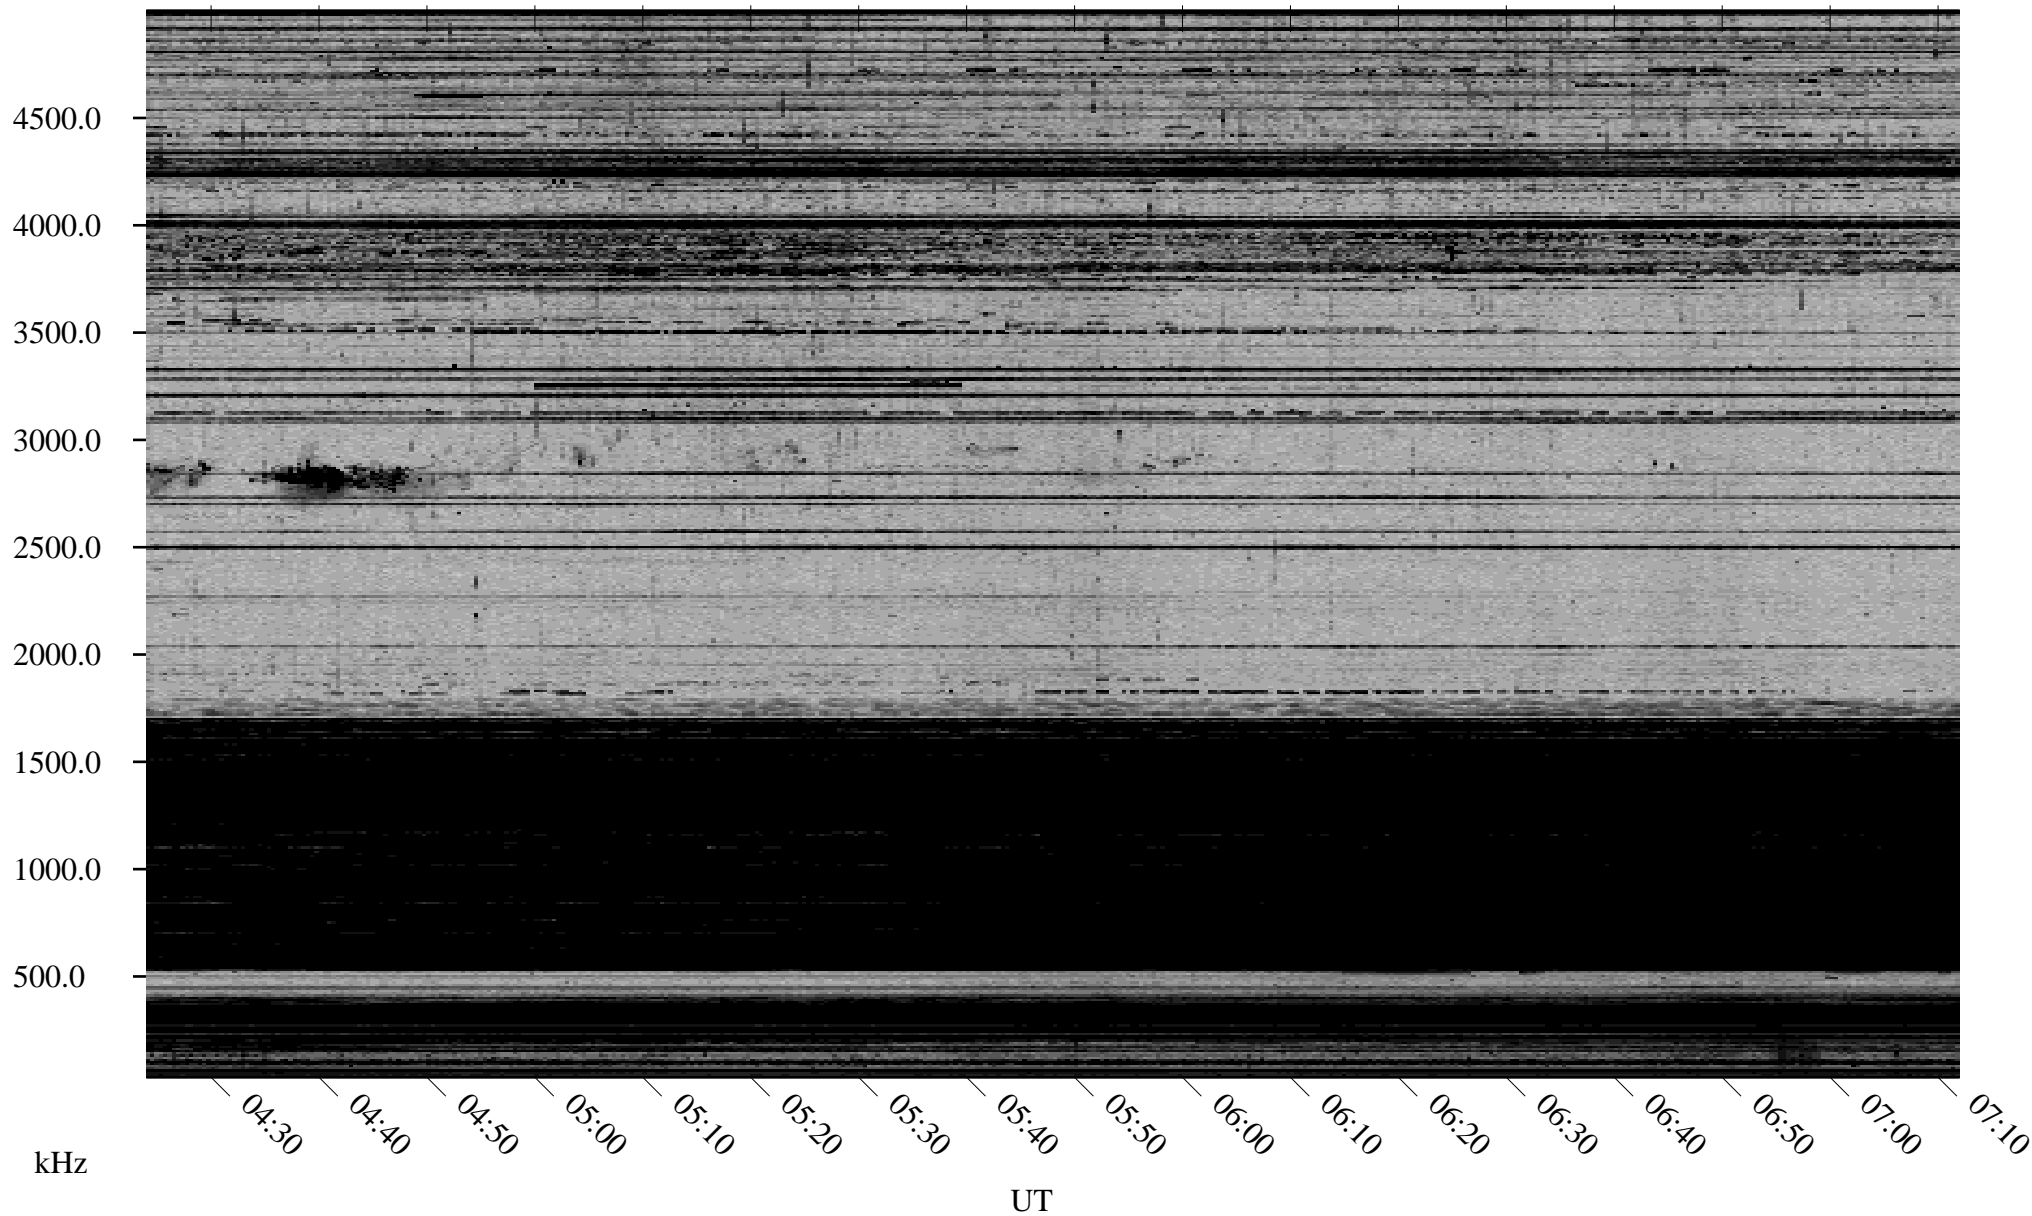

12/13/2002 Churchill, Manitoba

Linear Scale Black = 161 White = 15

ch02347l.r00m max_12

Page 1

12/13/2002 Churchill, Manitoba

Linear Scale Black = 161 White = 15

ch02347l.r00m max_12

Page 2

12/14/2002 Churchill, Manitoba

Linear Scale Black = 161 White = 15

ch02347l.r00m max_12

Page 3

12/14/2002 Churchill, Manitoba

Linear Scale Black = 161 White = 15

ch02347l.r00m max_12

Page 4

12/14/2002 Churchill, Manitoba

Linear Scale Black = 161 White = 15

ch02347l.r00m max_12

Page 5

12/14/2002 Churchill, Manitoba

Linear Scale Black = 161 White = 15

ch02347l.r00m max_12

Page 6

12/14/2002 Churchill, Manitoba

Linear Scale Black = 161 White = 15

ch02347l.r00m max_12

Page 7

12/14/2002 Churchill, Manitoba

Linear Scale Black = 161 White = 15

ch02347l.r00m max_12