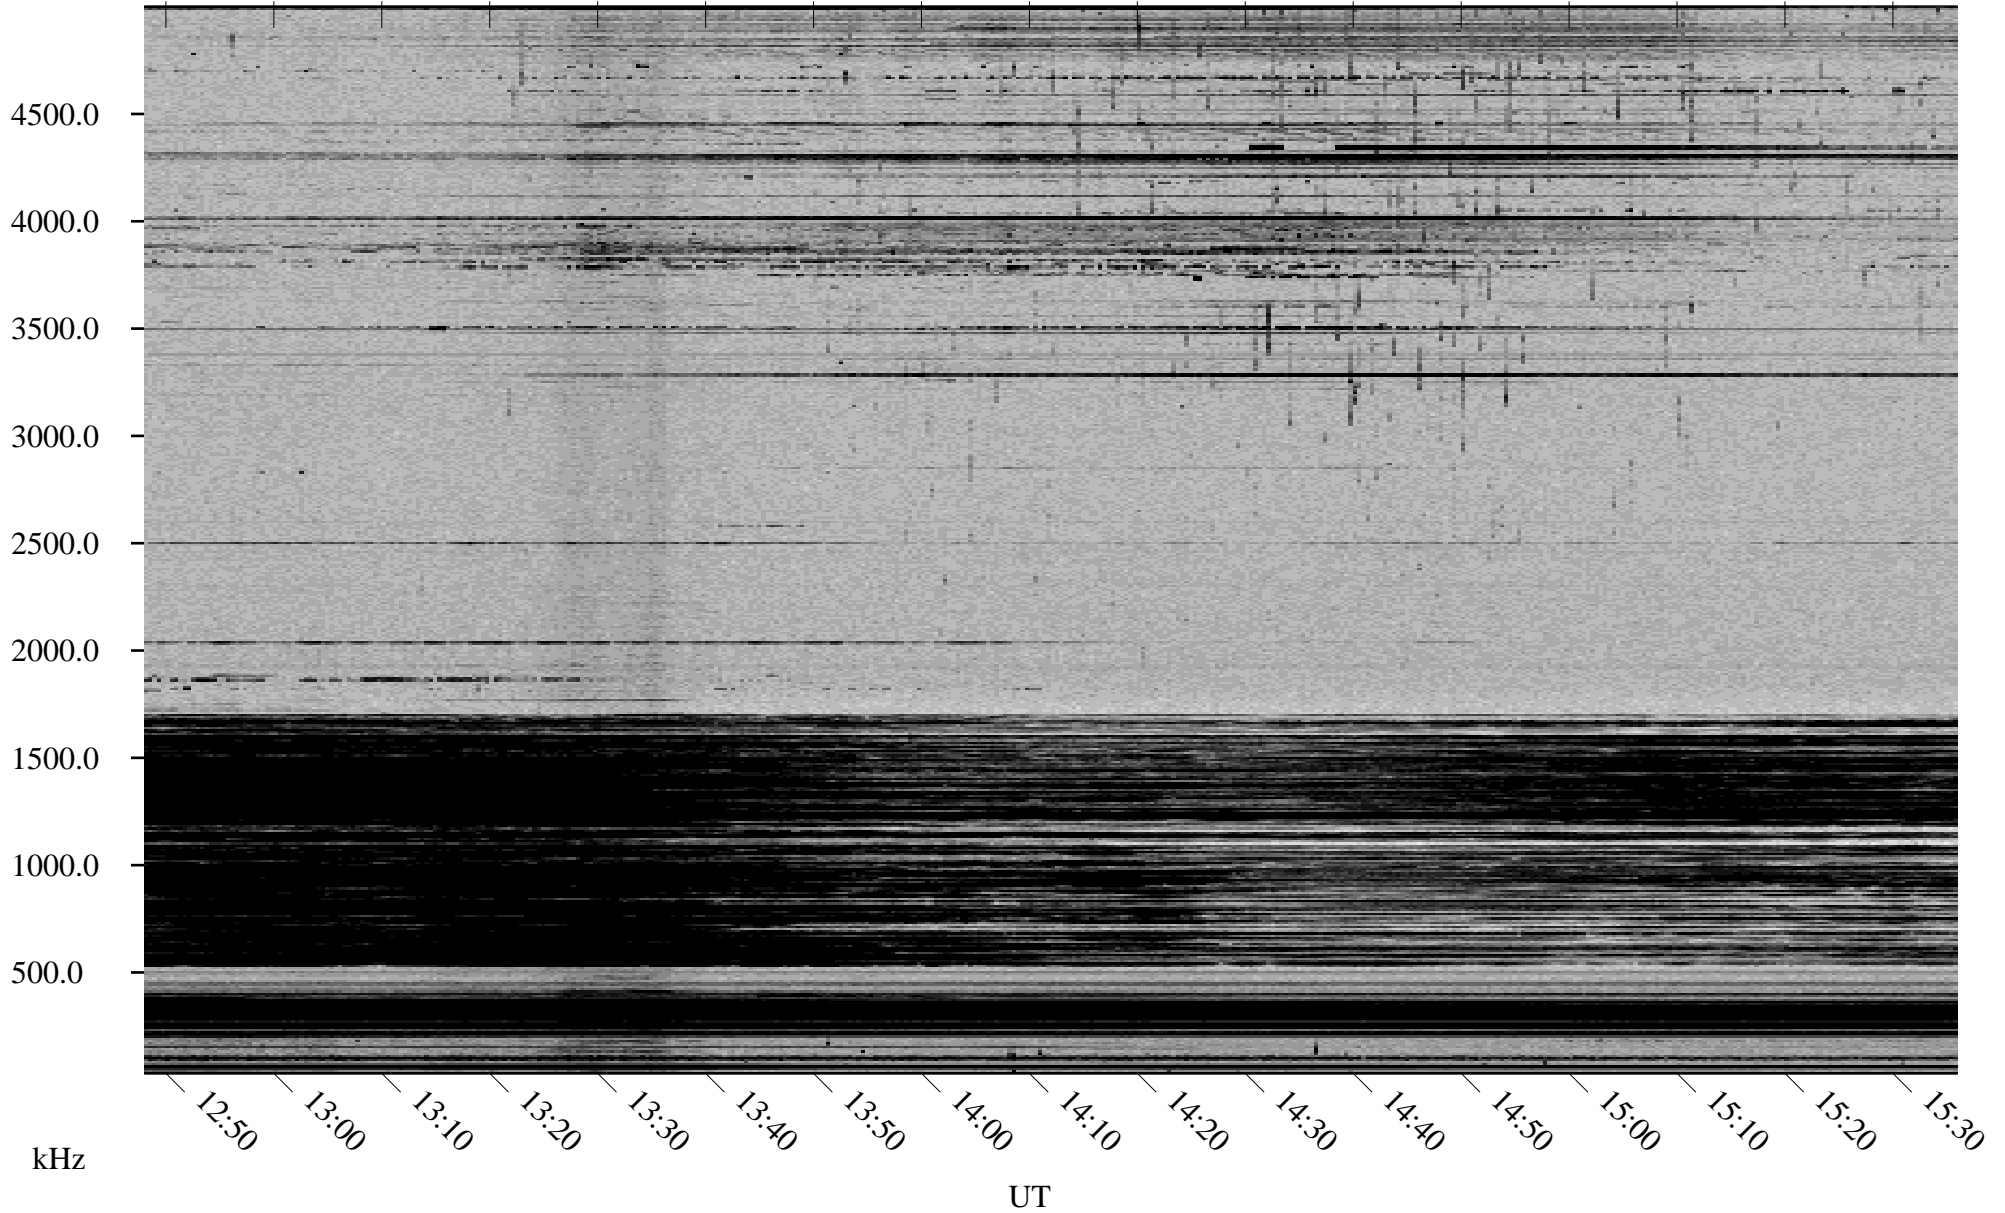

12/13/2002 Churchill, Manitoba

Linear Scale Black = 161 White = 15

ch02347l.r00m max_12

Page 1

12/13/2002 Churchill, Manitoba

Linear Scale Black = 161 White = 15

ch02347l.r00m max_12

Page 2

12/14/2002 Churchill, Manitoba

Linear Scale Black = 161 White = 15

ch02347l.r00m max_12

Page 3

12/14/2002 Churchill, Manitoba

Linear Scale Black = 161 White = 15

ch02347l.r00m max_12

Page 4

12/14/2002 Churchill, Manitoba

Linear Scale Black = 161 White = 15

ch02347l.r00m max_12

Page 5

12/14/2002 Churchill, Manitoba

Linear Scale Black = 161 White = 15

ch02347l.r00m max_12

Page 6

12/14/2002 Churchill, Manitoba

Linear Scale Black = 161 White = 15

ch02347l.r00m max_12

Page 7

12/14/2002 Churchill, Manitoba

Linear Scale Black = 161 White = 15

ch02347l.r00m max_12