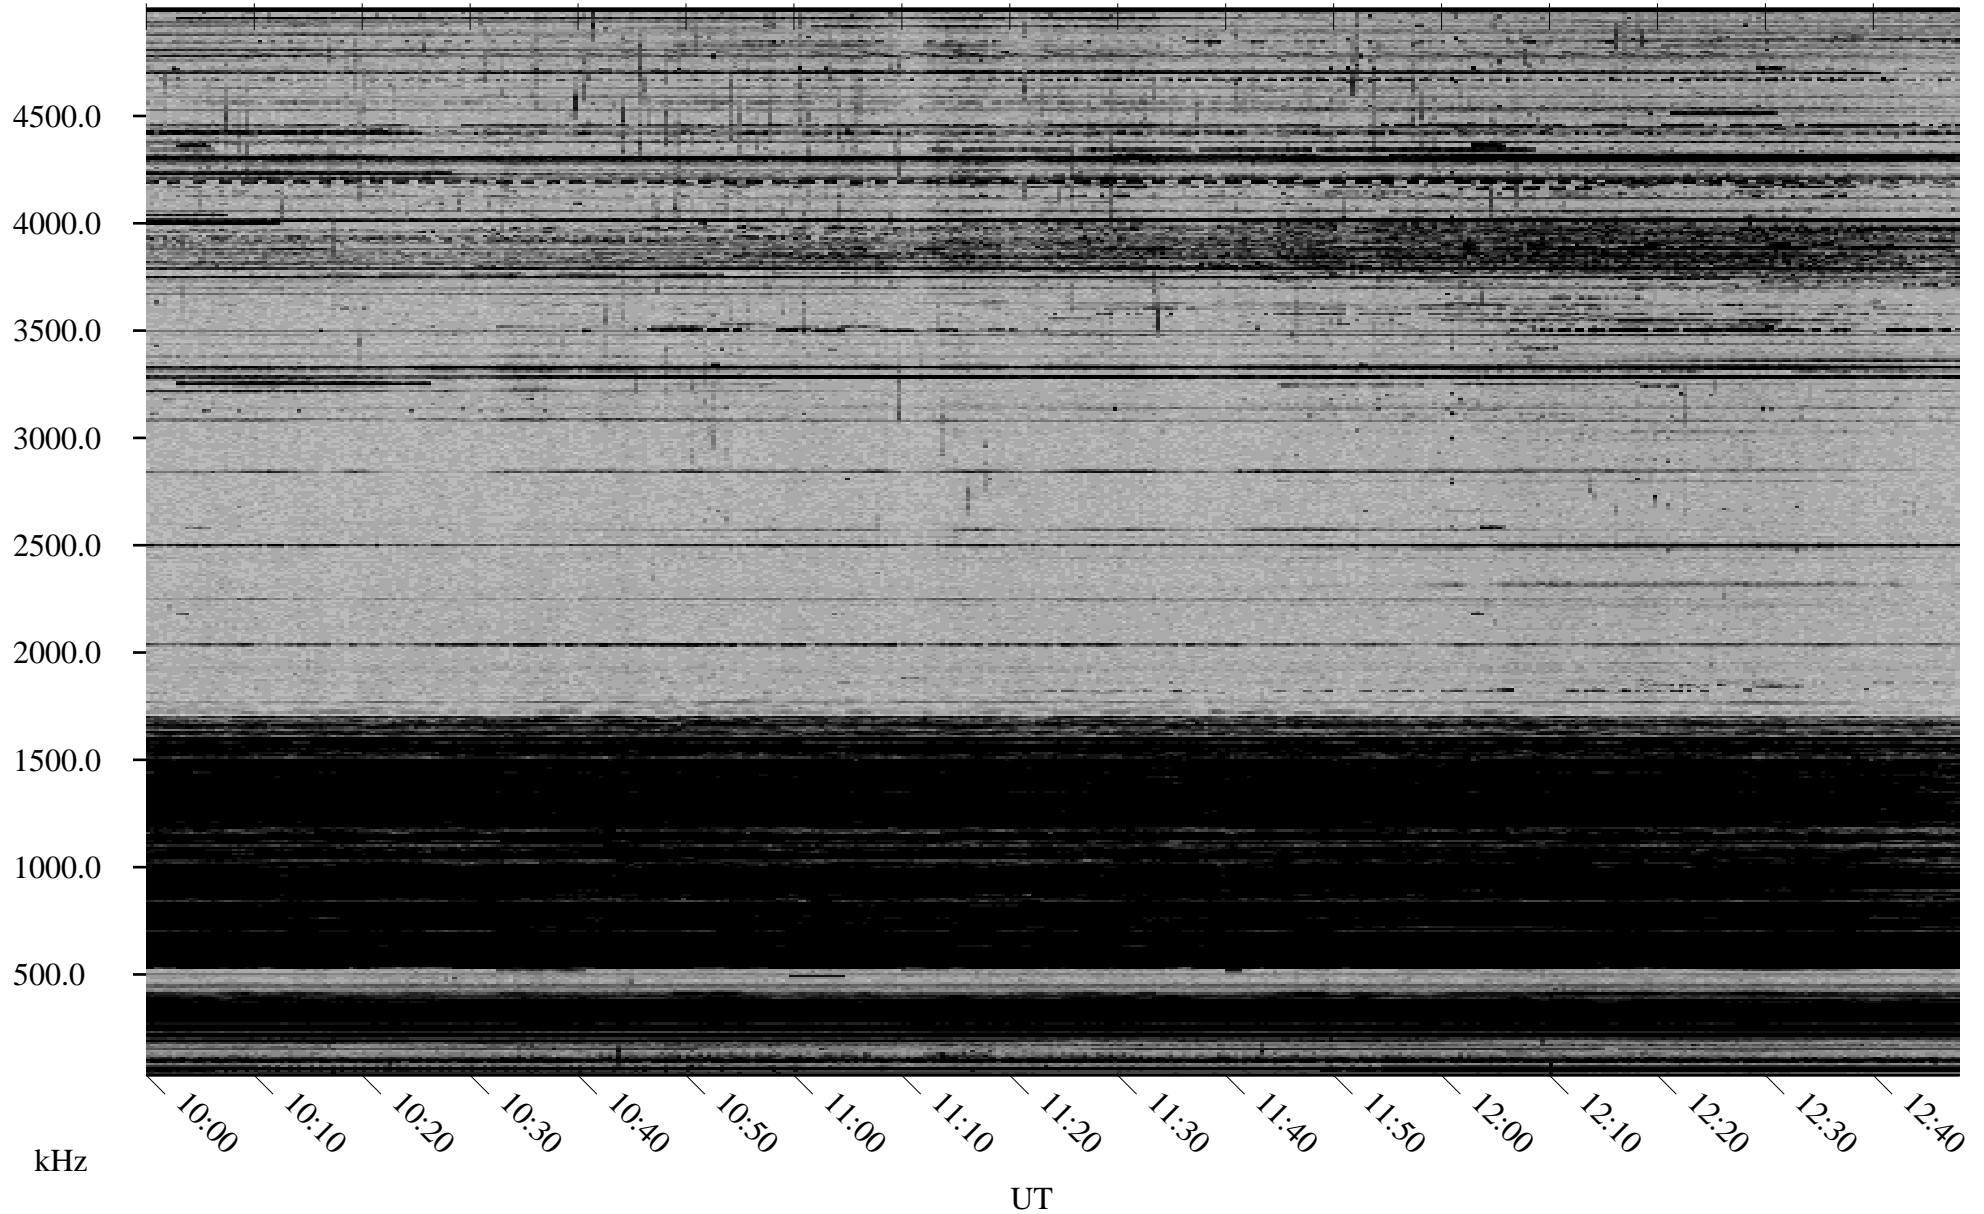

12/14/2002 Churchill, Manitoba

Linear Scale Black = 161 White = 15

ch02348l.r00m max_12

Page 1

12/14/2002 Churchill, Manitoba

Linear Scale Black = 161 White = 15

ch02348l.r00m max_12

Page 2

12/15/2002 Churchill, Manitoba

Linear Scale Black = 161 White = 15

ch02348l.r00m max_12

Page 3

12/15/2002 Churchill, Manitoba

Linear Scale Black = 161 White = 15

ch02348l.r00m max_12

Page 4

12/15/2002 Churchill, Manitoba

Linear Scale Black = 161 White = 15

ch02348l.r00m max_12

Page 5

12/15/2002 Churchill, Manitoba

Linear Scale Black = 161 White = 15

ch02348l.r00m max_12

Page 6

12/15/2002 Churchill, Manitoba

Linear Scale Black = 161 White = 15

ch02348l.r00m max_12

Page 7

12/15/2002 Churchill, Manitoba

Linear Scale Black = 161 White = 15

ch02348l.r00m max_12