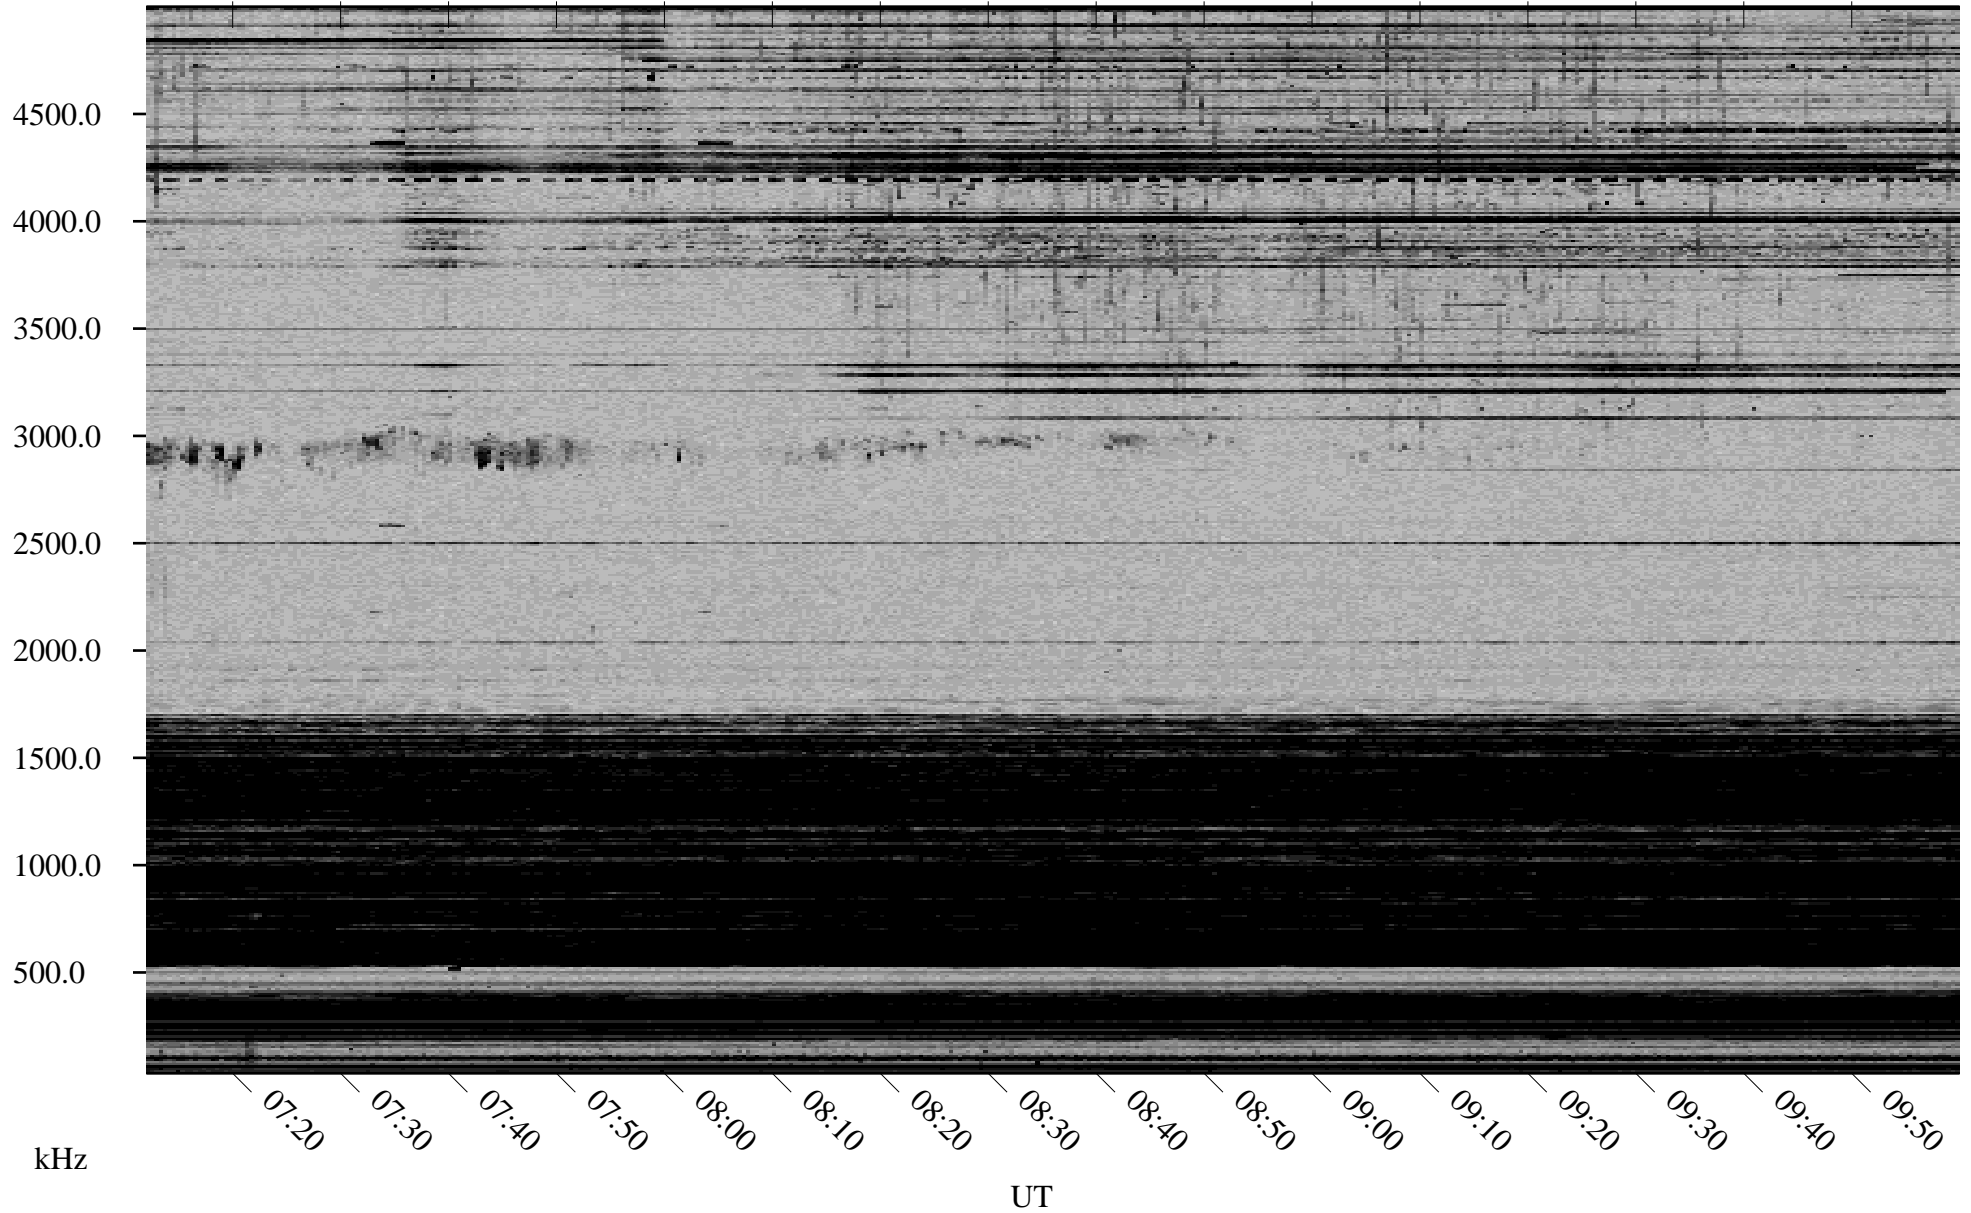

12/14/2002 Churchill, Manitoba

Linear Scale Black = 161 White = 15

ch02348l.r00m max_12

Page 1

12/14/2002 Churchill, Manitoba

Linear Scale Black = 161 White = 15

ch02348l.r00m max_12

Page 2

12/15/2002 Churchill, Manitoba

Linear Scale Black = 161 White = 15

ch02348l.r00m max_12

Page 3

12/15/2002 Churchill, Manitoba

Linear Scale Black = 161 White = 15

ch02348l.r00m max_12

Page 4

12/15/2002 Churchill, Manitoba

Linear Scale Black = 161 White = 15

ch02348l.r00m max_12

Page 5

12/15/2002 Churchill, Manitoba

Linear Scale Black = 161 White = 15

ch02348l.r00m max_12

Page 6

12/15/2002 Churchill, Manitoba

Linear Scale Black = 161 White = 15

ch02348l.r00m max_12

Page 7

12/15/2002 Churchill, Manitoba

Linear Scale Black = 161 White = 15

ch02348l.r00m max_12