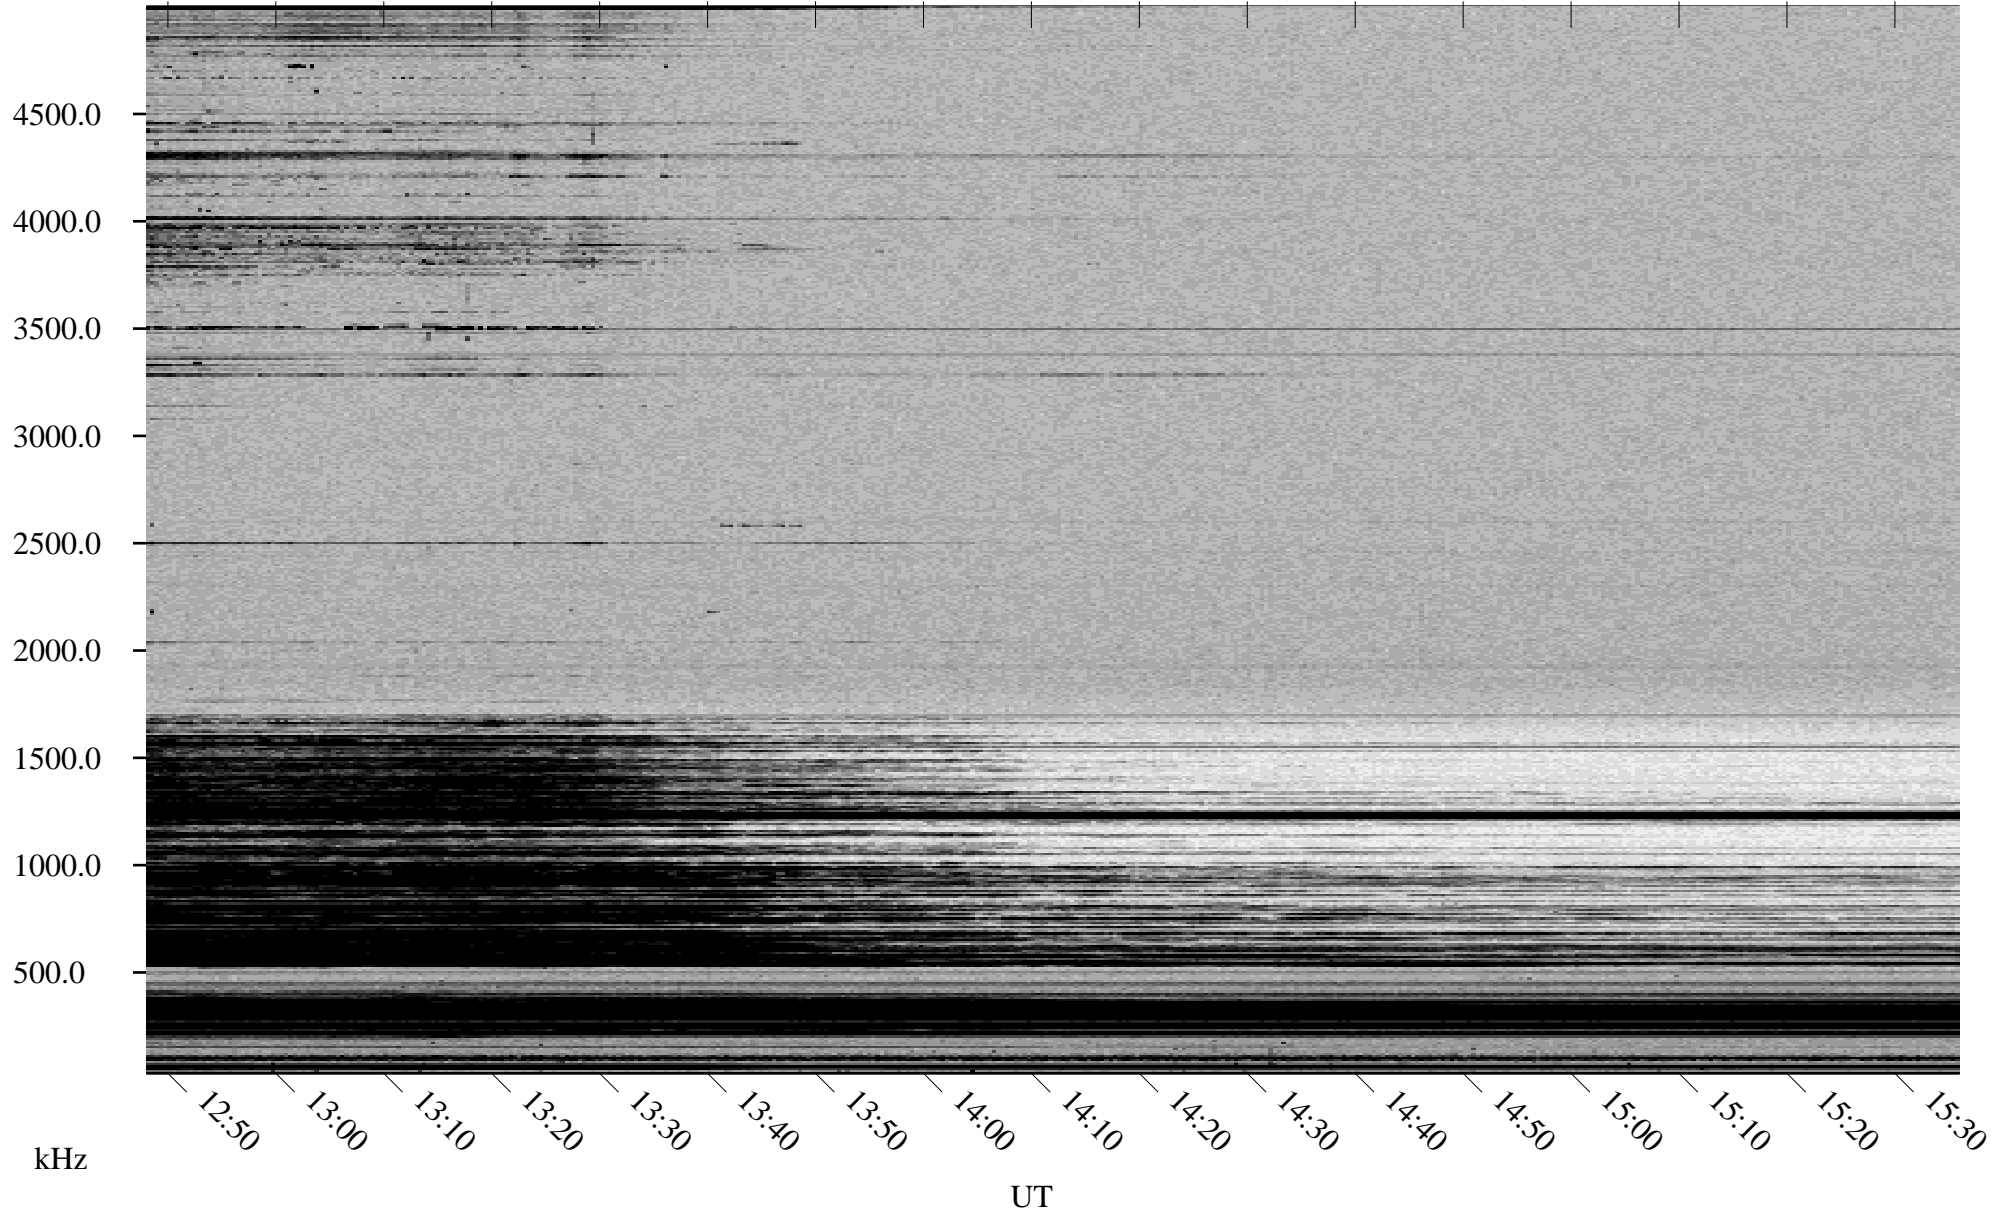

12/14/2002 Churchill, Manitoba

Linear Scale Black = 161 White = 15

ch02348l.r00m max_12

Page 1

12/14/2002 Churchill, Manitoba

Linear Scale Black = 161 White = 15

ch02348l.r00m max_12

Page 2

12/15/2002 Churchill, Manitoba

Linear Scale Black = 161 White = 15

ch02348l.r00m max_12

Page 3

12/15/2002 Churchill, Manitoba

Linear Scale Black = 161 White = 15

ch02348l.r00m max_12

Page 4

12/15/2002 Churchill, Manitoba

Linear Scale Black = 161 White = 15

ch02348l.r00m max_12

Page 5

12/15/2002 Churchill, Manitoba

Linear Scale Black = 161 White = 15

ch02348l.r00m max_12

Page 6

12/15/2002 Churchill, Manitoba

Linear Scale Black = 161 White = 15

ch02348l.r00m max_12

Page 7

12/15/2002 Churchill, Manitoba

Linear Scale Black = 161 White = 15

ch02348l.r00m max_12