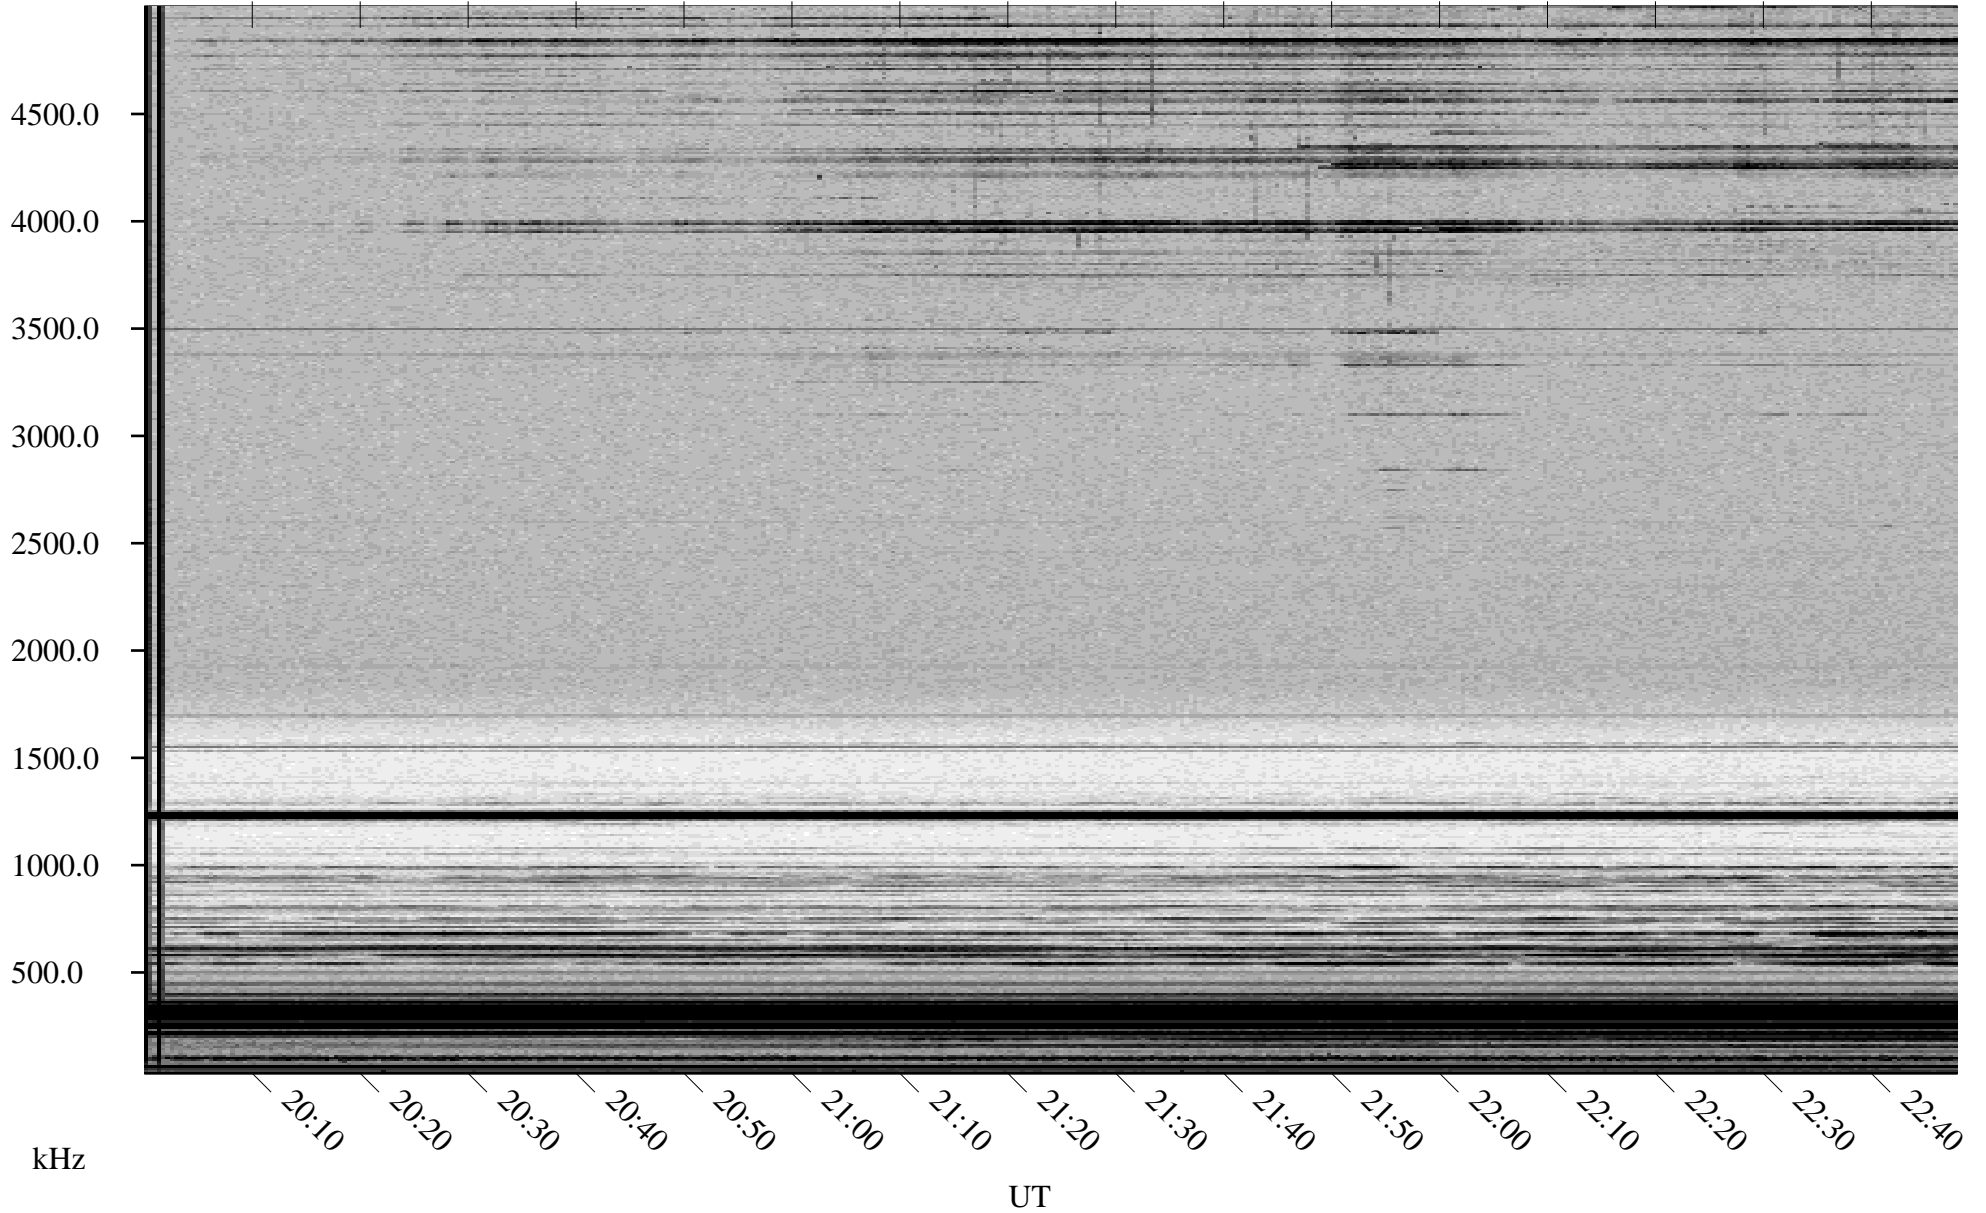

12/14/2002 Churchill, Manitoba

Linear Scale Black = 161 White = 15

ch02348l.r00m max_12

Page 1

12/14/2002 Churchill, Manitoba

Linear Scale Black = 161 White = 15

ch02348l.r00m max_12

Page 2

12/15/2002 Churchill, Manitoba

Linear Scale Black = 161 White = 15

ch02348l.r00m max_12

Page 3

12/15/2002 Churchill, Manitoba

Linear Scale Black = 161 White = 15

ch02348l.r00m max_12

Page 4

12/15/2002 Churchill, Manitoba

Linear Scale Black = 161 White = 15

ch02348l.r00m max_12

Page 5

12/15/2002 Churchill, Manitoba

Linear Scale Black = 161 White = 15

ch02348l.r00m max_12

Page 6

12/15/2002 Churchill, Manitoba

Linear Scale Black = 161 White = 15

ch02348l.r00m max_12

Page 7

12/15/2002 Churchill, Manitoba

Linear Scale Black = 161 White = 15

ch02348l.r00m max_12