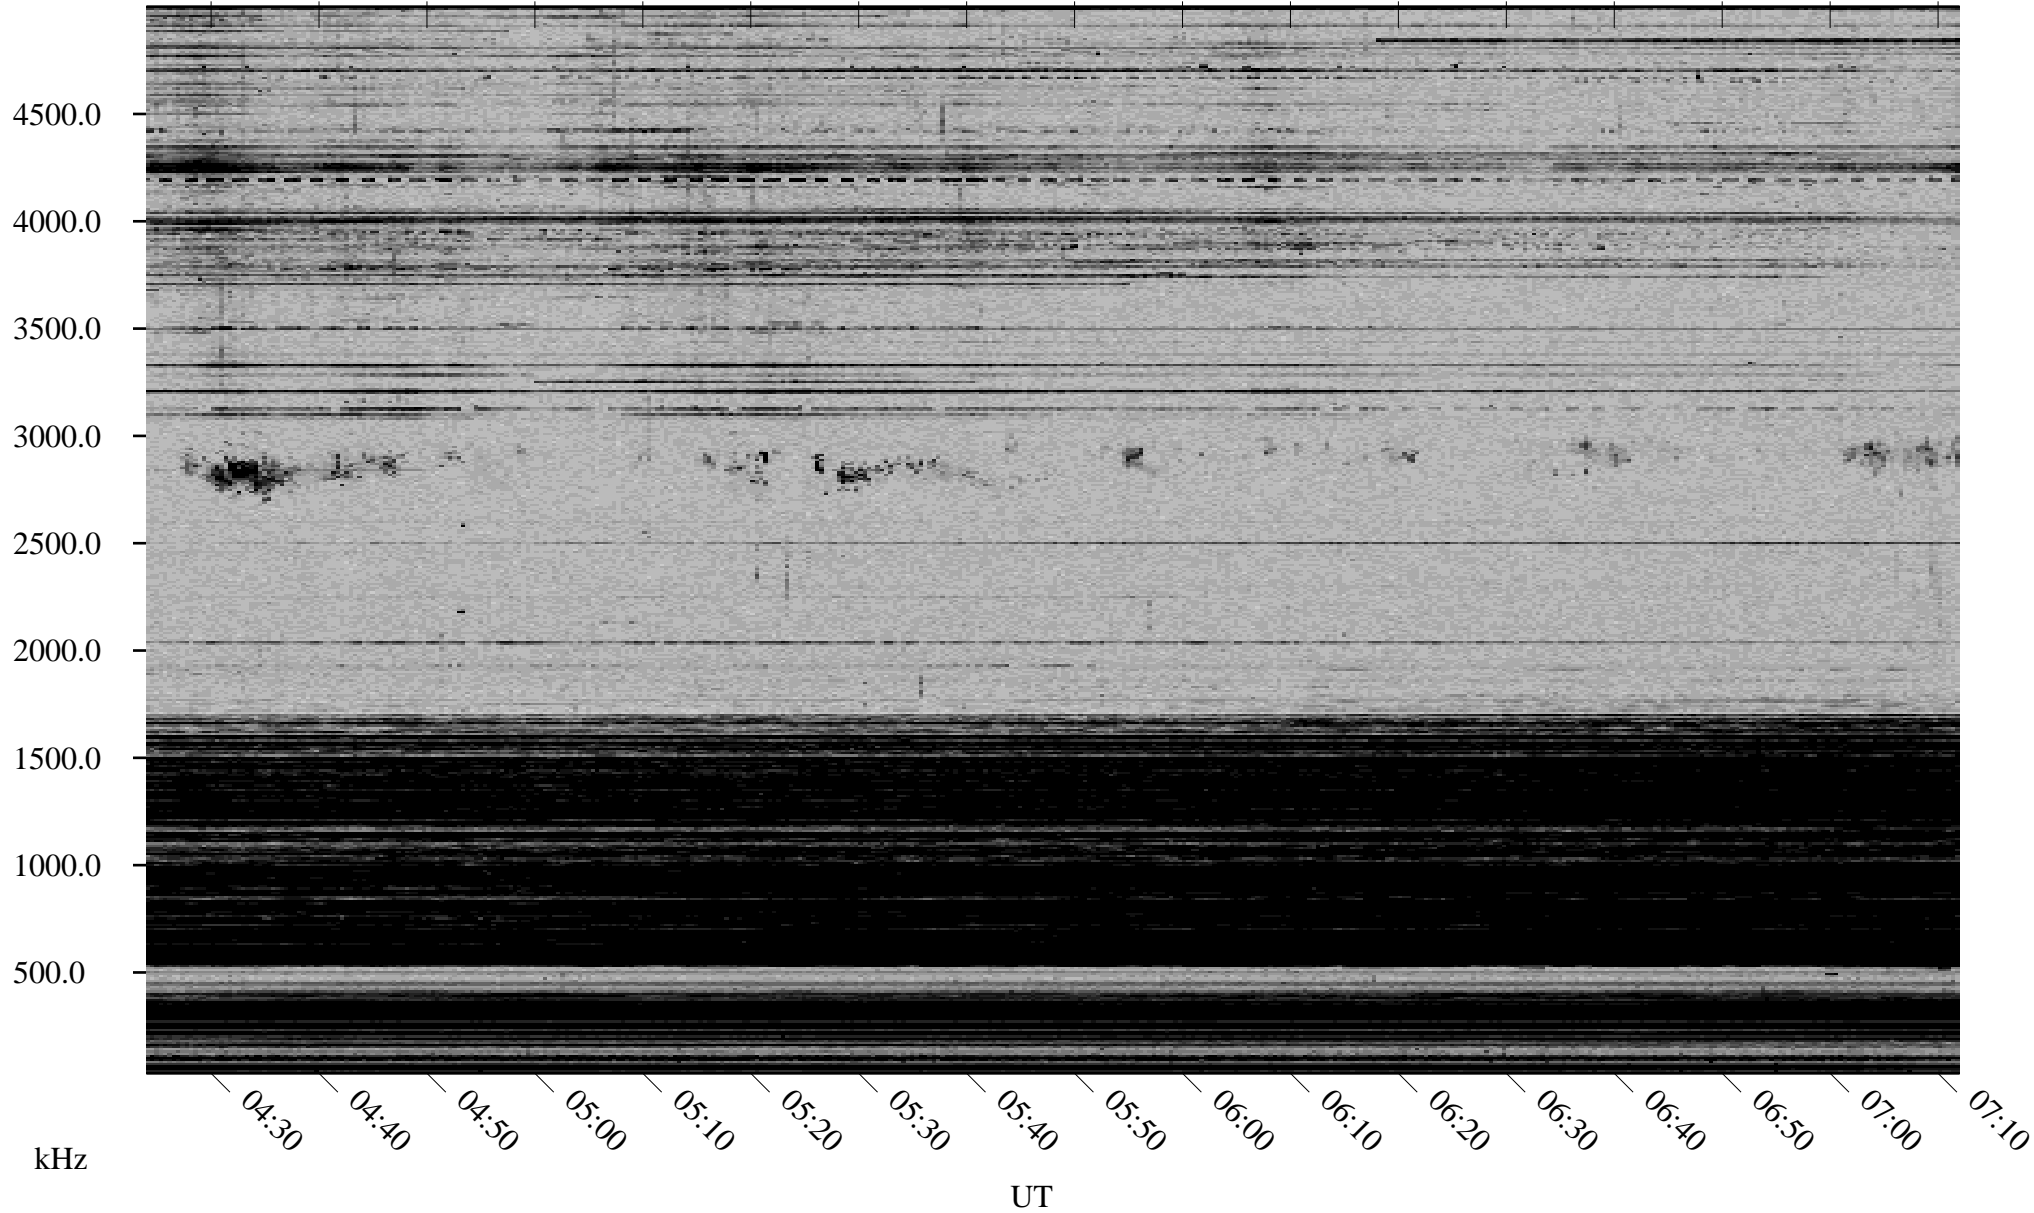

12/14/2002 Churchill, Manitoba

Linear Scale Black = 161 White = 15

ch02348l.r00m max_12

Page 1

12/14/2002 Churchill, Manitoba

Linear Scale Black = 161 White = 15

ch02348l.r00m max_12

Page 2

12/15/2002 Churchill, Manitoba

Linear Scale Black = 161 White = 15

ch02348l.r00m max_12

Page 3

12/15/2002 Churchill, Manitoba

Linear Scale Black = 161 White = 15

ch02348l.r00m max_12

Page 4

12/15/2002 Churchill, Manitoba

Linear Scale Black = 161 White = 15

ch02348l.r00m max_12

Page 5

12/15/2002 Churchill, Manitoba

Linear Scale Black = 161 White = 15

ch02348l.r00m max_12

Page 6

12/15/2002 Churchill, Manitoba

Linear Scale Black = 161 White = 15

ch02348l.r00m max_12

Page 7

12/15/2002 Churchill, Manitoba

Linear Scale Black = 161 White = 15

ch02348l.r00m max_12