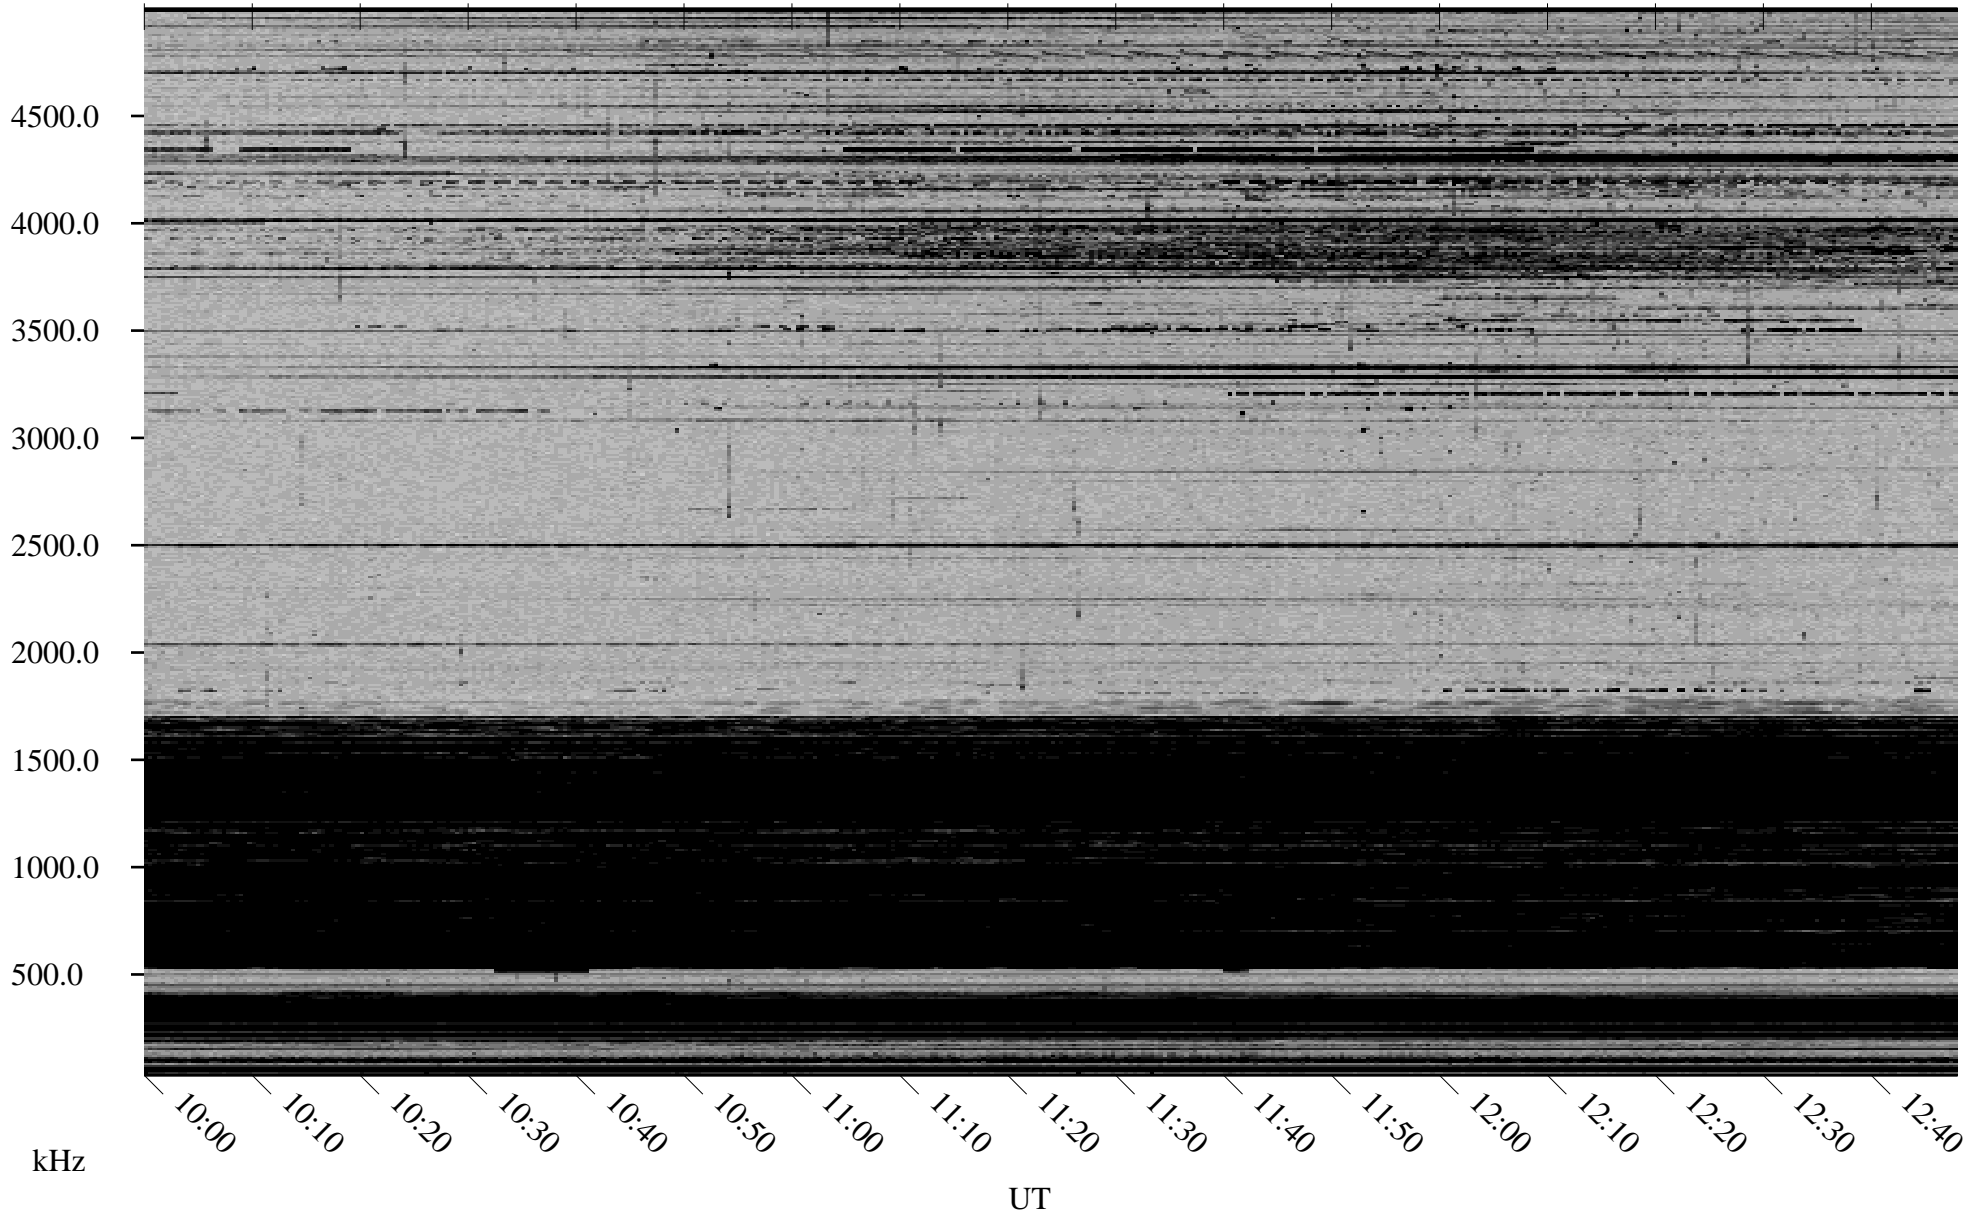

12/15/2002 Churchill, Manitoba

Linear Scale Black = 161 White = 15

ch02349l.r00m max_12

Page 1

12/15/2002 Churchill, Manitoba

Linear Scale Black = 161 White = 15

ch02349l.r00m max_12

Page 2

12/16/2002 Churchill, Manitoba

Linear Scale Black = 161 White = 15

ch02349l.r00m max_12

Page 3

12/16/2002 Churchill, Manitoba

Linear Scale Black = 161 White = 15

ch02349l.r00m max_12

Page 4

12/16/2002 Churchill, Manitoba

Linear Scale Black = 161 White = 15

ch02349l.r00m max_12

Page 5

12/16/2002 Churchill, Manitoba

Linear Scale Black = 161 White = 15

ch02349l.r00m max_12

Page 6

12/16/2002 Churchill, Manitoba

Linear Scale Black = 161 White = 15

ch02349l.r00m max_12

Page 7

12/16/2002 Churchill, Manitoba

Linear Scale Black = 161 White = 15

ch02349l.r00m max_12

Page 8