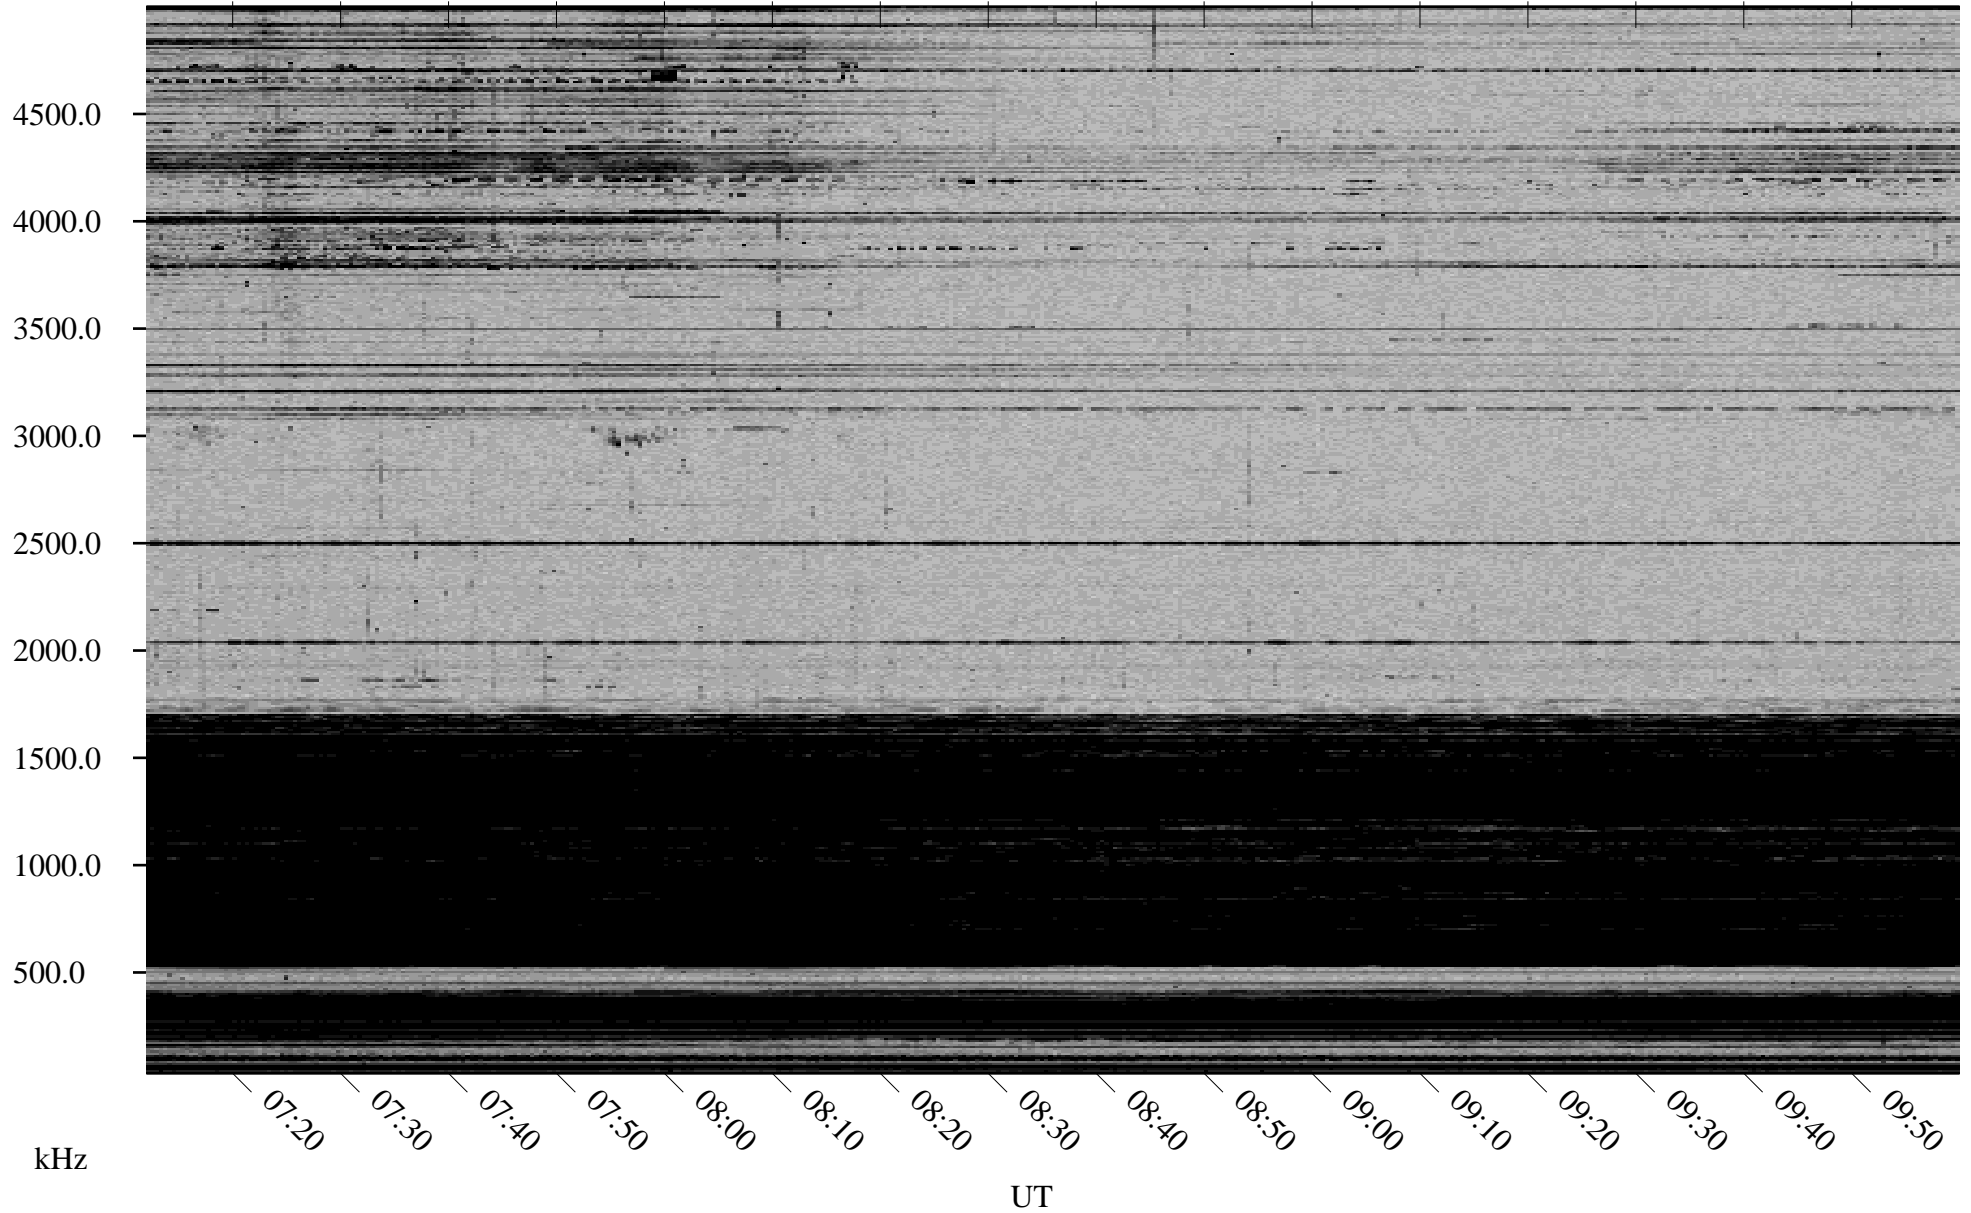

12/15/2002 Churchill, Manitoba

Linear Scale Black = 161 White = 15

ch02349l.r00m max_12

Page 1

12/15/2002 Churchill, Manitoba

Linear Scale Black = 161 White = 15

ch02349l.r00m max_12

Page 2

12/16/2002 Churchill, Manitoba

Linear Scale Black = 161 White = 15

ch02349l.r00m max_12

Page 3

12/16/2002 Churchill, Manitoba

Linear Scale Black = 161 White = 15

ch02349l.r00m max_12

Page 4

12/16/2002 Churchill, Manitoba

Linear Scale Black = 161 White = 15

ch02349l.r00m max_12

Page 5

12/16/2002 Churchill, Manitoba

Linear Scale Black = 161 White = 15

ch02349l.r00m max_12

Page 6

12/16/2002 Churchill, Manitoba

Linear Scale Black = 161 White = 15

ch02349l.r00m max_12

Page 7

12/16/2002 Churchill, Manitoba

Linear Scale Black = 161 White = 15

ch02349l.r00m max_12

Page 8