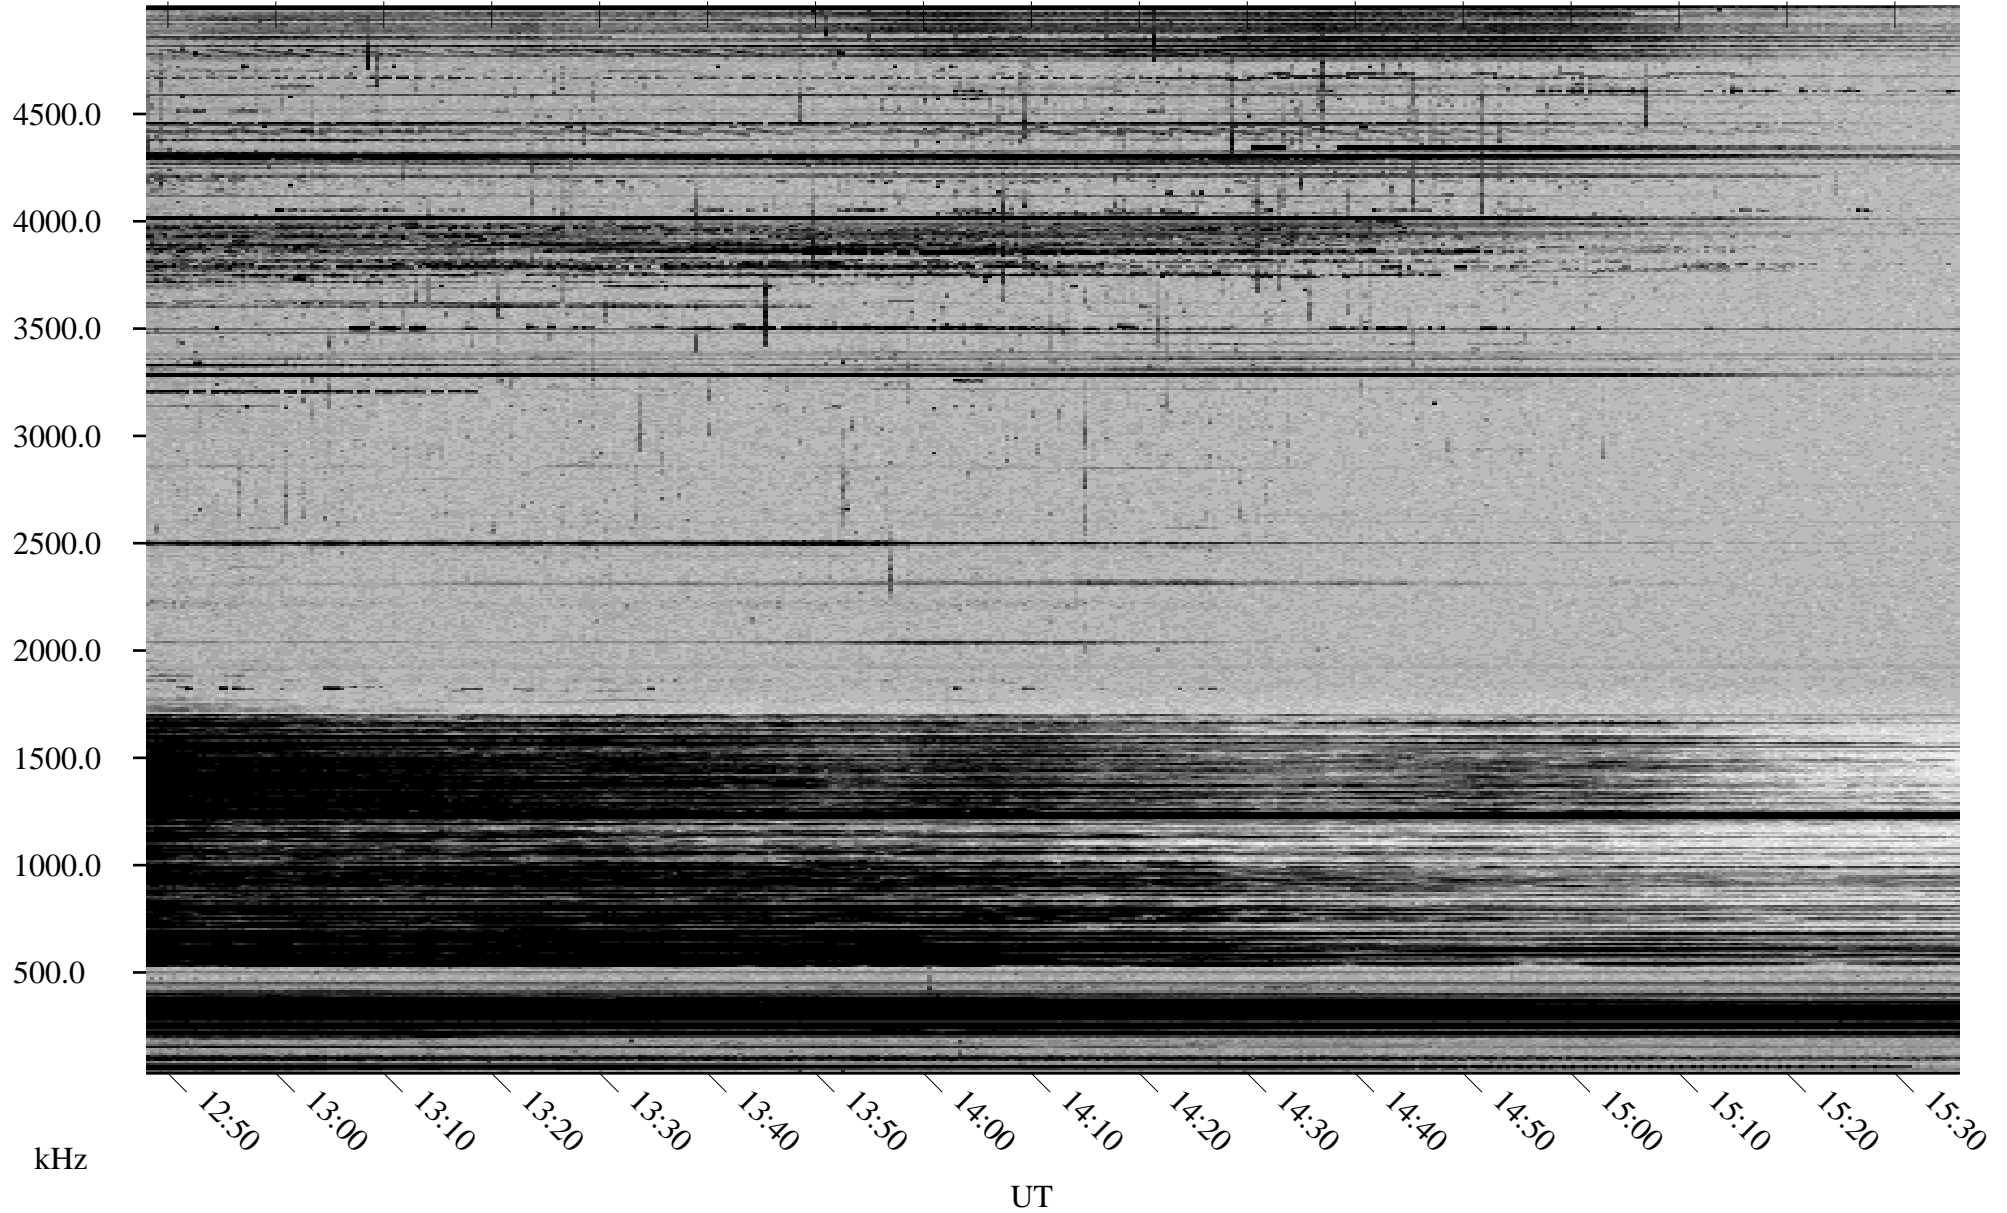

12/15/2002 Churchill, Manitoba

Linear Scale Black = 161 White = 15

ch02349l.r00m max_12

Page 1

12/15/2002 Churchill, Manitoba

Linear Scale Black = 161 White = 15

ch02349l.r00m max_12

Page 2

12/16/2002 Churchill, Manitoba

Linear Scale Black = 161 White = 15

ch02349l.r00m max_12

Page 3

12/16/2002 Churchill, Manitoba

Linear Scale Black = 161 White = 15

ch02349l.r00m max_12

Page 4

12/16/2002 Churchill, Manitoba

Linear Scale Black = 161 White = 15

ch02349l.r00m max_12

Page 5

12/16/2002 Churchill, Manitoba

Linear Scale Black = 161 White = 15

ch02349l.r00m max_12

Page 6

12/16/2002 Churchill, Manitoba

Linear Scale Black = 161 White = 15

ch02349l.r00m max_12

Page 7

12/16/2002 Churchill, Manitoba

Linear Scale Black = 161 White = 15

ch02349l.r00m max_12

Page 8