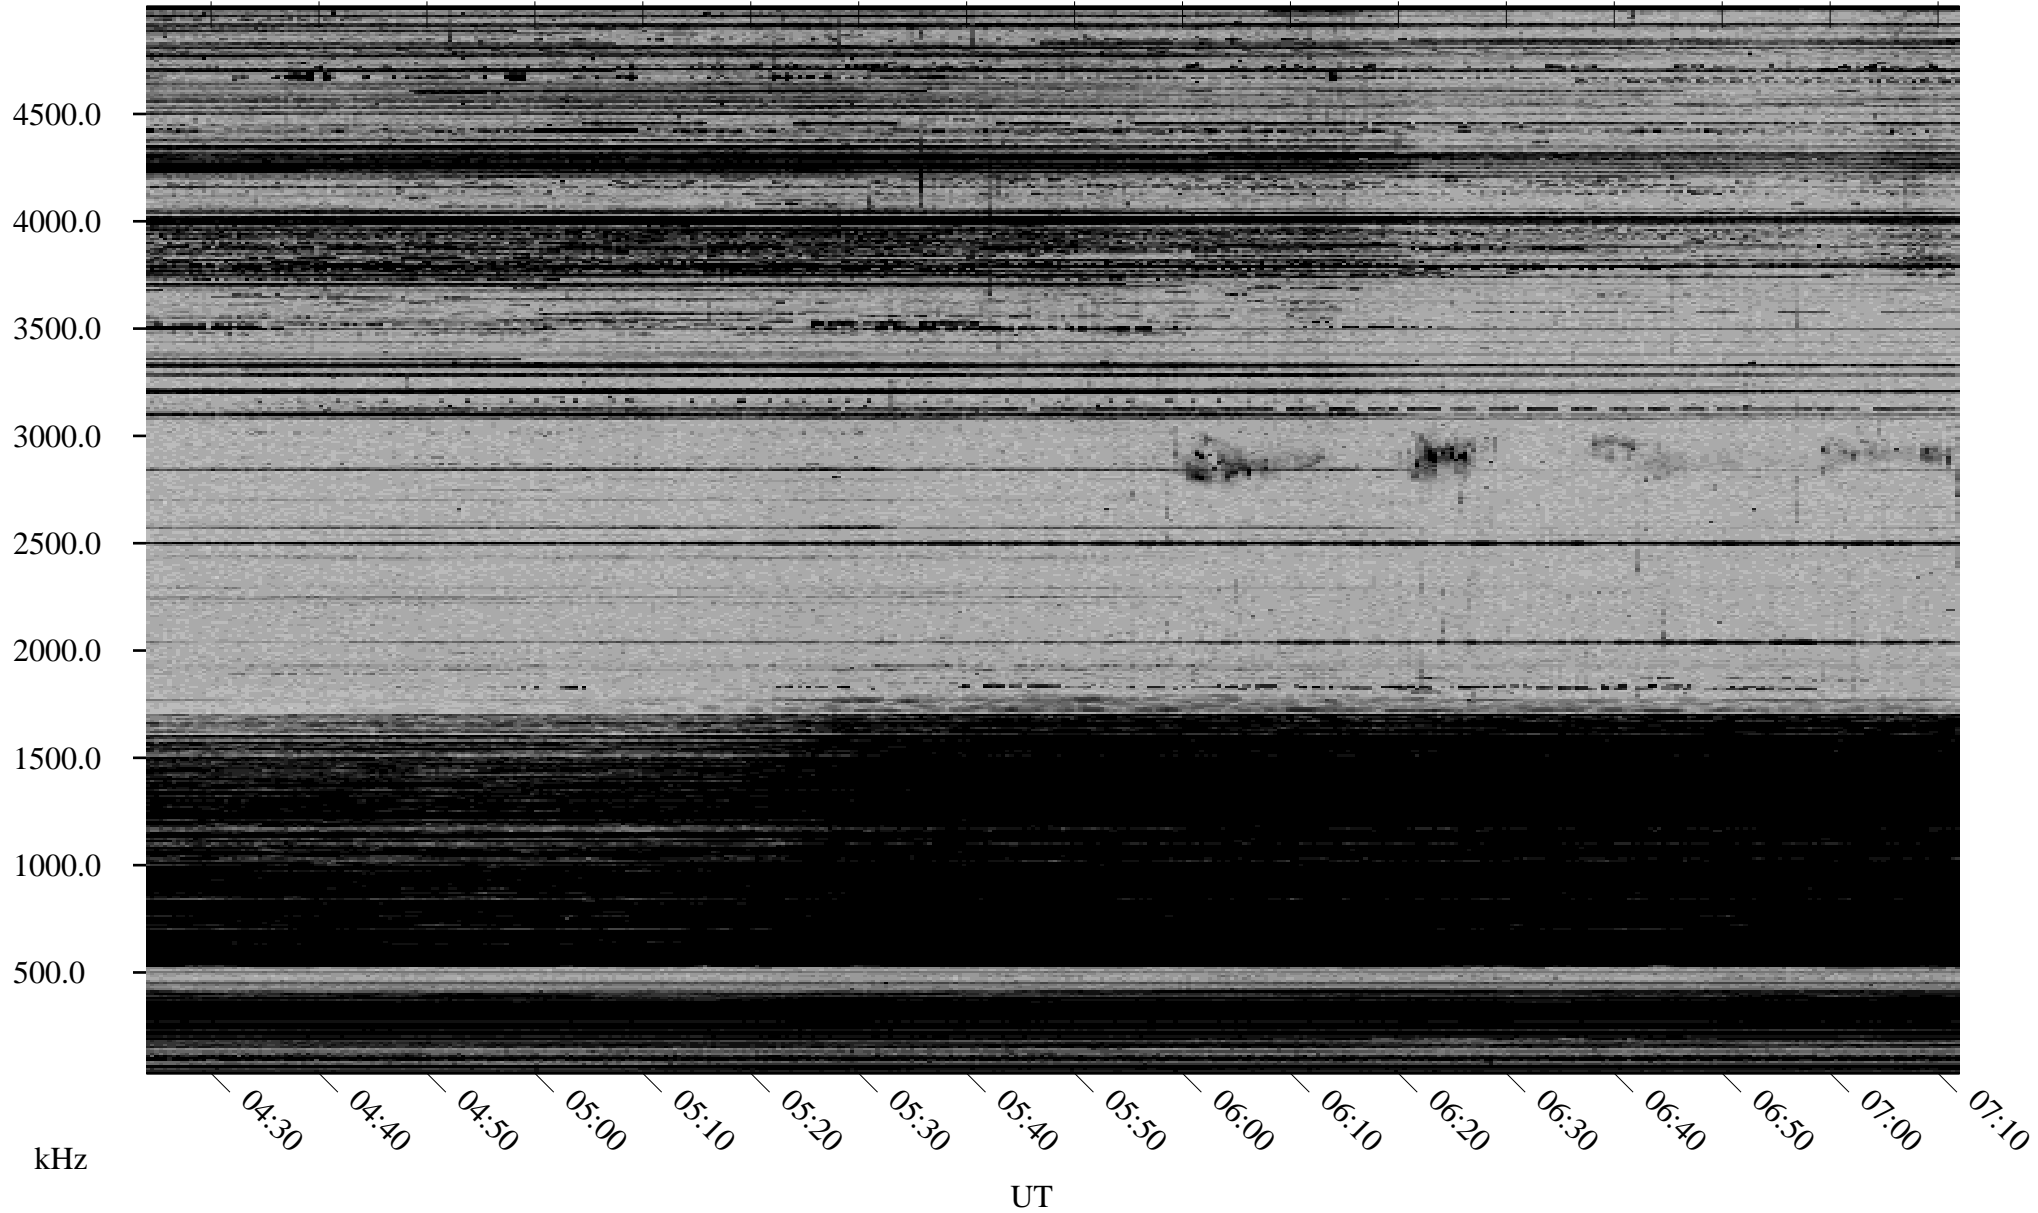

12/15/2002 Churchill, Manitoba

Linear Scale Black = 161 White = 15

ch02349l.r00m max_12

Page 1

12/15/2002 Churchill, Manitoba

Linear Scale Black = 161 White = 15

ch02349l.r00m max_12

Page 2

12/16/2002 Churchill, Manitoba

Linear Scale Black = 161 White = 15

ch02349l.r00m max_12

Page 3

12/16/2002 Churchill, Manitoba

Linear Scale Black = 161 White = 15

ch02349l.r00m max_12

Page 4

12/16/2002 Churchill, Manitoba

Linear Scale Black = 161 White = 15

ch02349l.r00m max_12

Page 5

12/16/2002 Churchill, Manitoba

Linear Scale Black = 161 White = 15

ch02349l.r00m max_12

Page 6

12/16/2002 Churchill, Manitoba

Linear Scale Black = 161 White = 15

ch02349l.r00m max_12

Page 7

12/16/2002 Churchill, Manitoba

Linear Scale Black = 161 White = 15

ch02349l.r00m max_12

Page 8