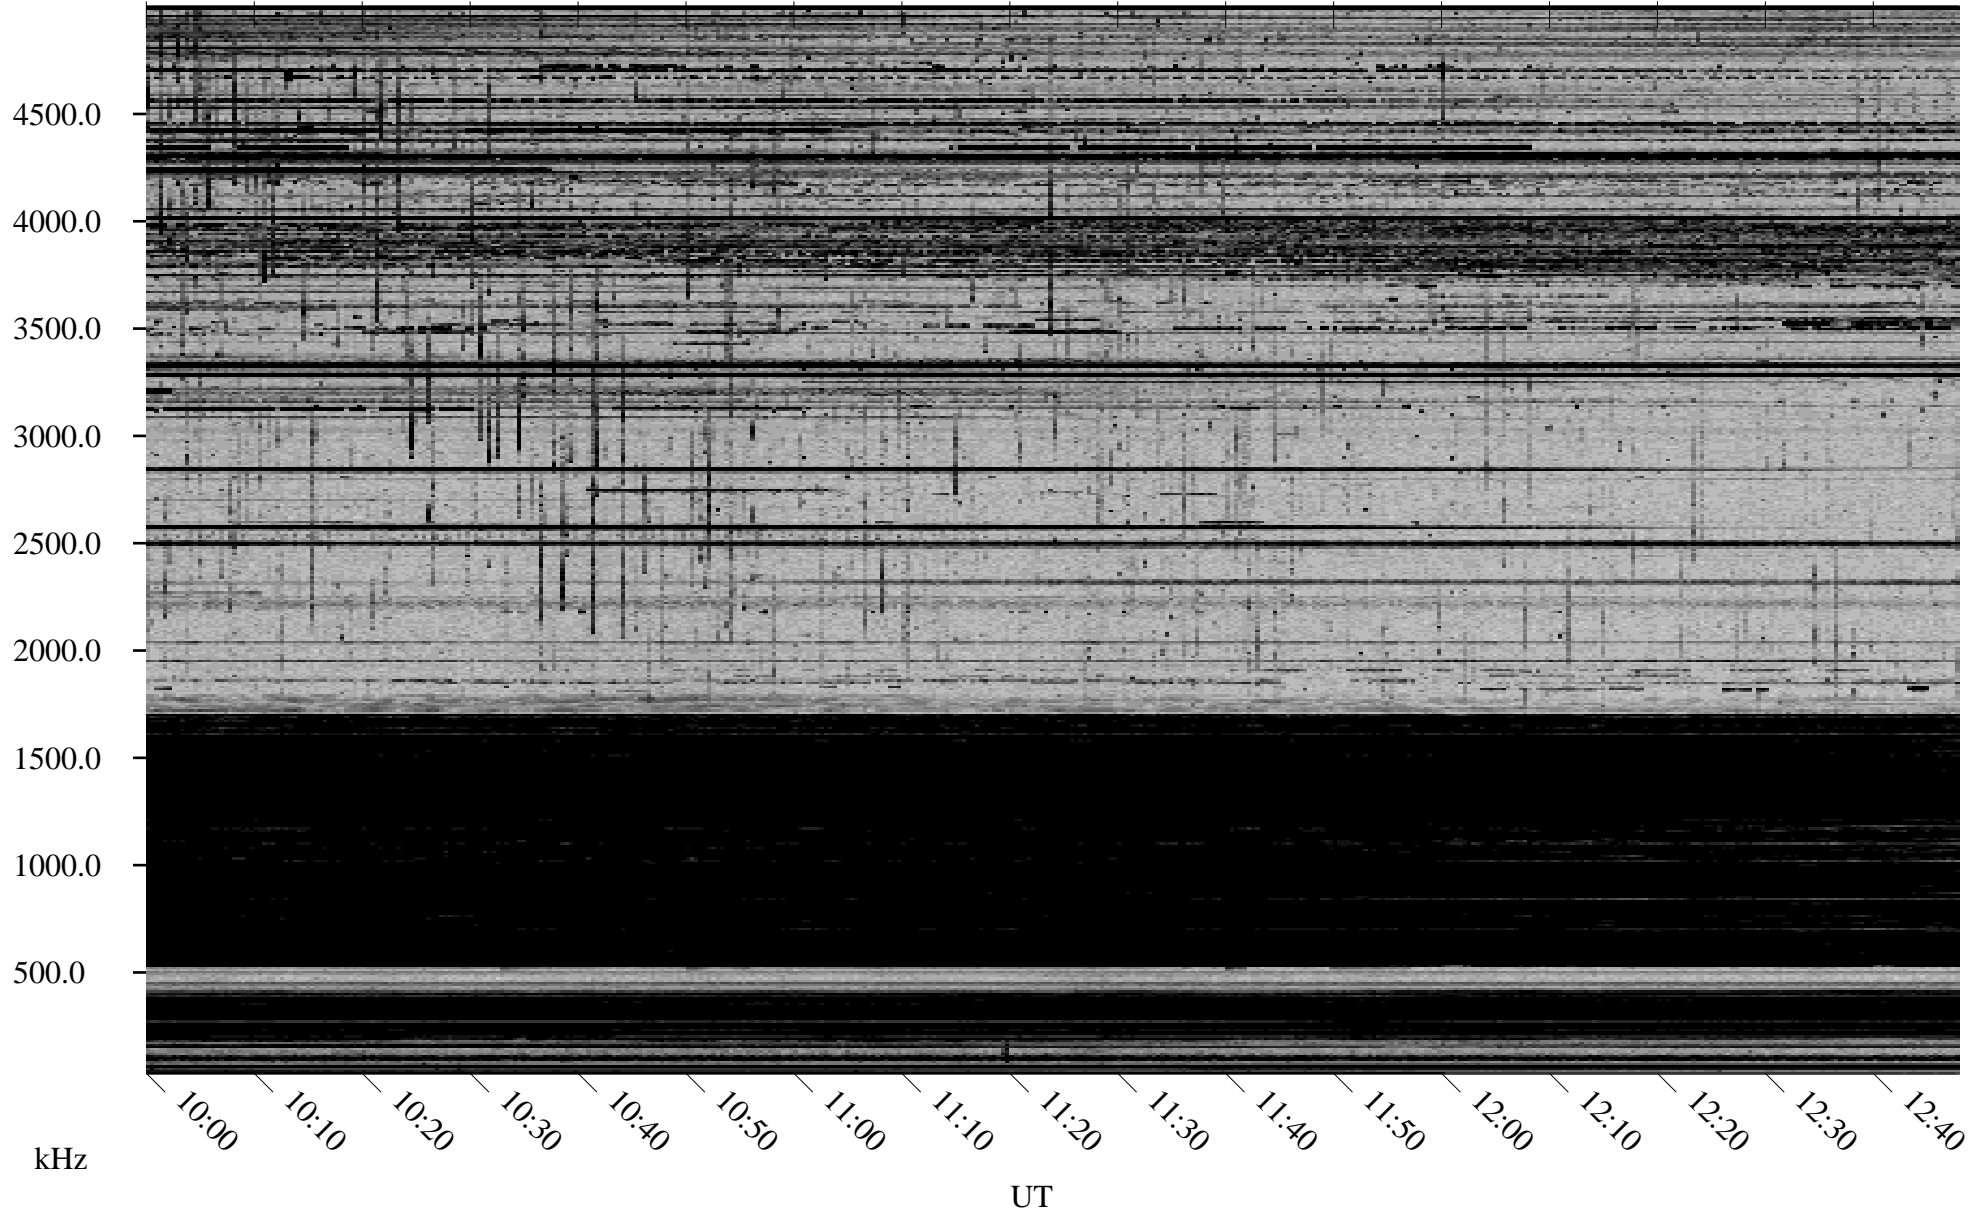

12/16/2002 Churchill, Manitoba

Linear Scale Black = 161 White = 15

ch02350l.r00m max_12

Page 1

12/16/2002 Churchill, Manitoba

Linear Scale Black = 161 White = 15

ch02350l.r00m max_12

Page 2

12/17/2002 Churchill, Manitoba

Linear Scale Black = 161 White = 15

ch02350l.r00m max_12

Page 3

12/17/2002 Churchill, Manitoba

Linear Scale Black = 161 White = 15

ch02350l.r00m max_12

Page 4

12/17/2002 Churchill, Manitoba

Linear Scale Black = 161 White = 15

ch02350l.r00m max_12

Page 5

12/17/2002 Churchill, Manitoba

Linear Scale Black = 161 White = 15

ch02350l.r00m max_12

Page 6

12/17/2002 Churchill, Manitoba

Linear Scale Black = 161 White = 15

ch02350l.r00m max_12

Page 7

12/17/2002 Churchill, Manitoba

Linear Scale Black = 161 White = 15

ch02350l.r00m max_12

Page 8