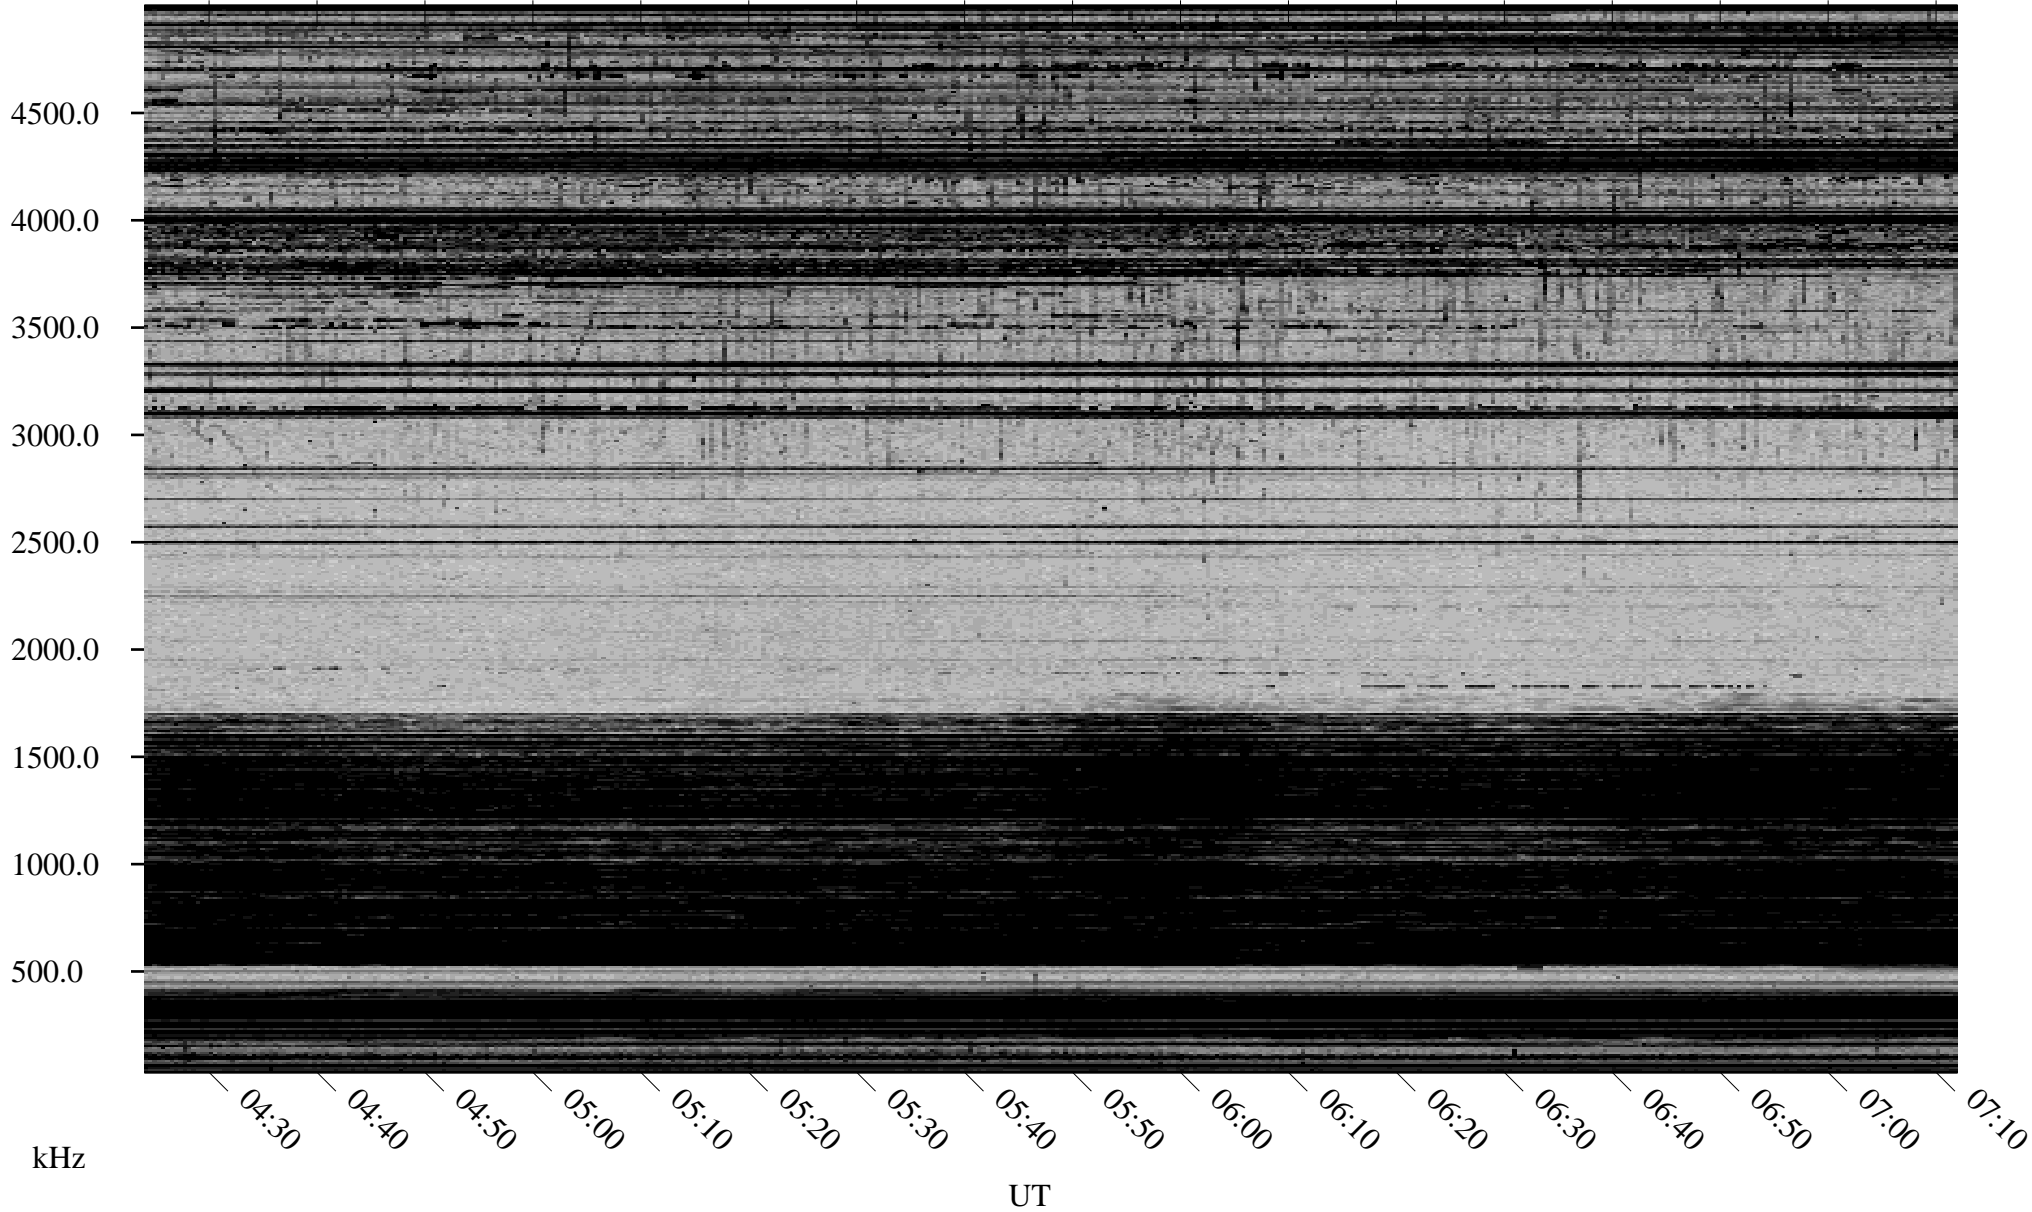

12/16/2002 Churchill, Manitoba

Linear Scale Black = 161 White = 15

ch02350l.r00m max_12

Page 1

12/16/2002 Churchill, Manitoba

Linear Scale Black = 161 White = 15

ch02350l.r00m max_12

Page 2

12/17/2002 Churchill, Manitoba

Linear Scale Black = 161 White = 15

ch02350l.r00m max_12

Page 3

12/17/2002 Churchill, Manitoba

Linear Scale Black = 161 White = 15

ch02350l.r00m max_12

Page 4

12/17/2002 Churchill, Manitoba

Linear Scale Black = 161 White = 15

ch02350l.r00m max_12

Page 5

12/17/2002 Churchill, Manitoba

Linear Scale Black = 161 White = 15

ch02350l.r00m max_12

Page 6

12/17/2002 Churchill, Manitoba

Linear Scale Black = 161 White = 15

ch02350l.r00m max_12

Page 7

12/17/2002 Churchill, Manitoba

Linear Scale Black = 161 White = 15

ch02350l.r00m max_12

Page 8