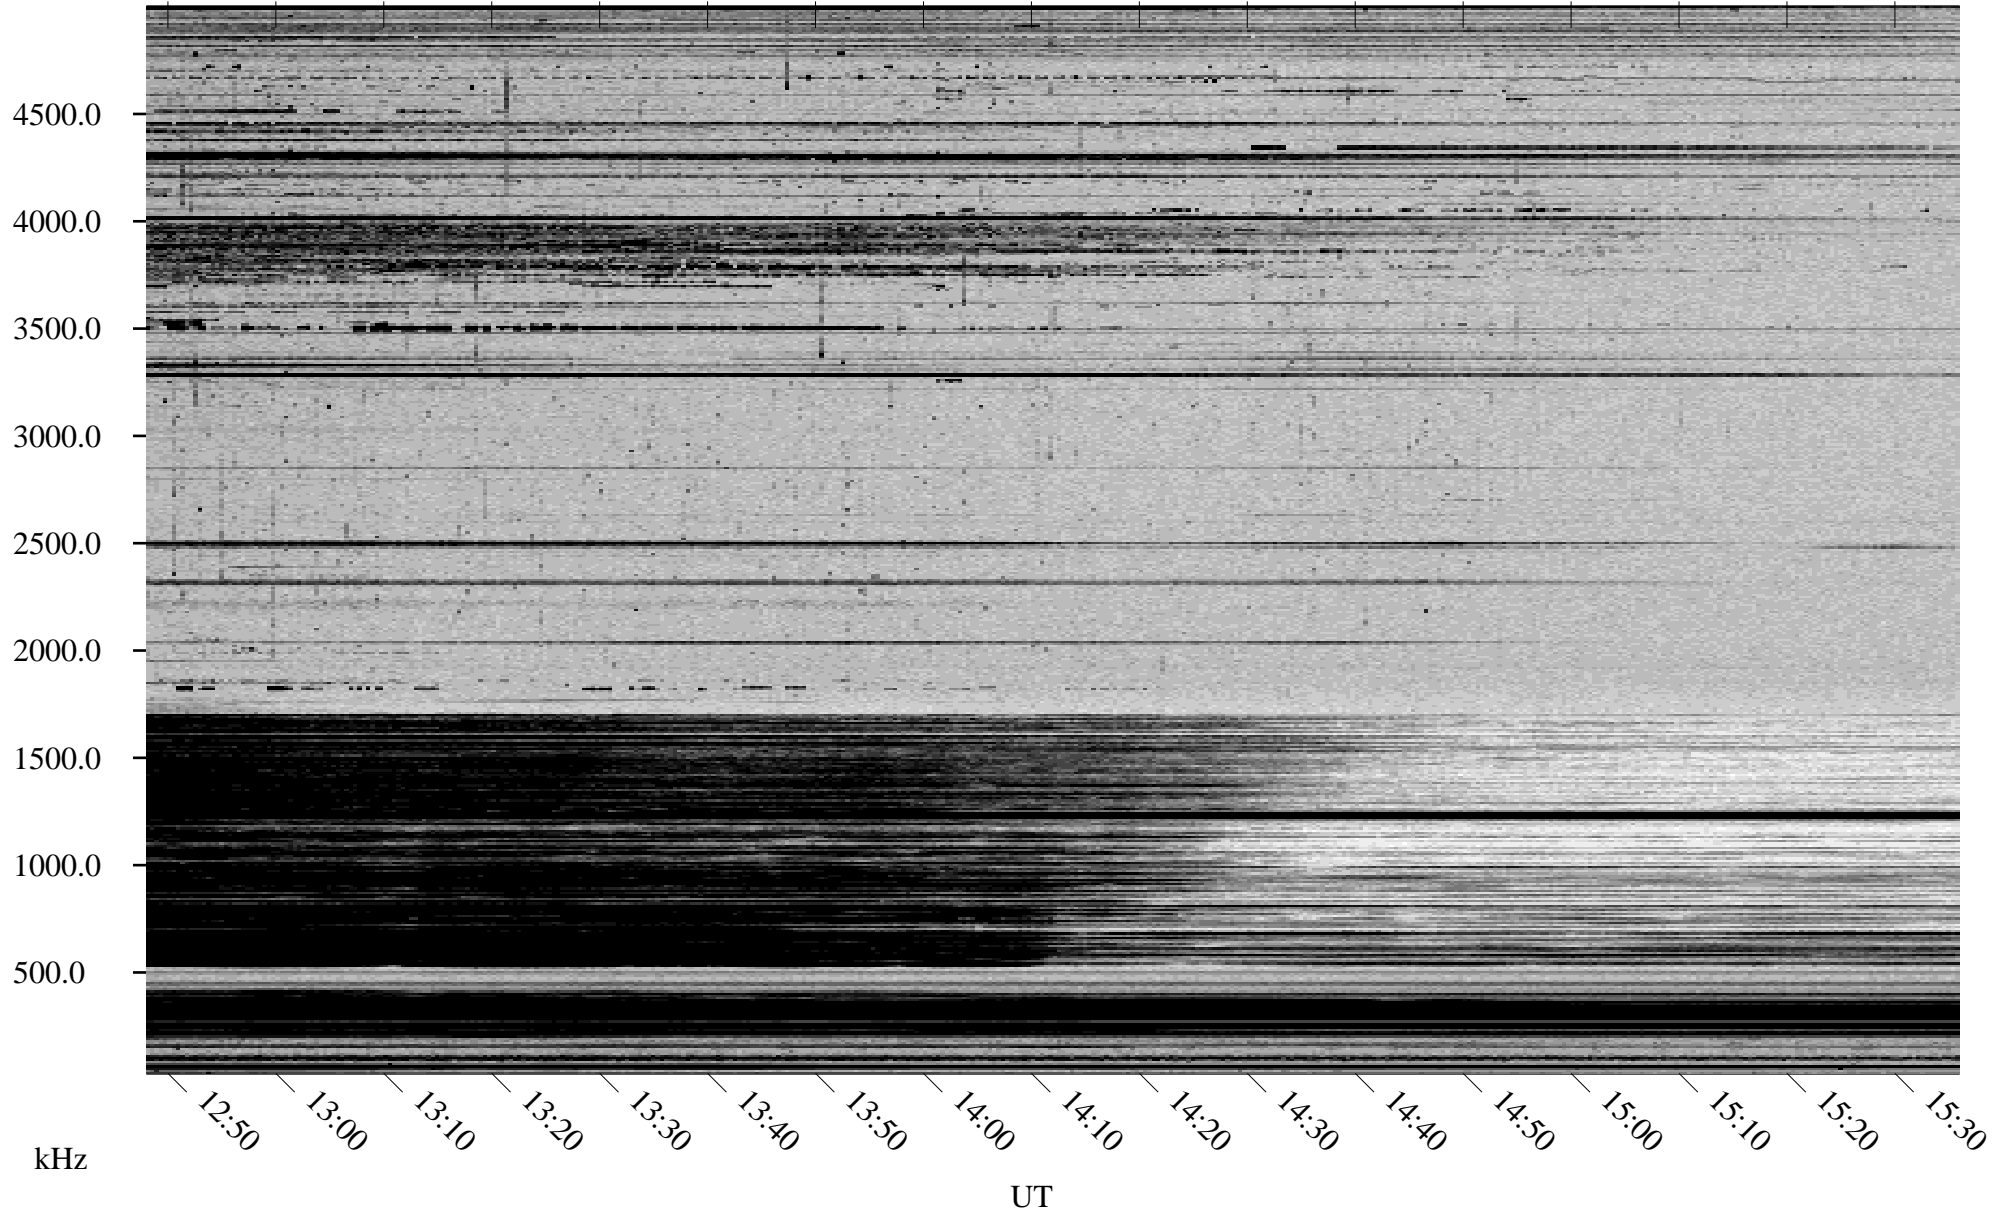

12/16/2002 Churchill, Manitoba

Linear Scale Black = 161 White = 15

ch02350l.r00m max_12

Page 1

12/16/2002 Churchill, Manitoba

Linear Scale Black = 161 White = 15

ch02350l.r00m max_12

Page 2

12/17/2002 Churchill, Manitoba

Linear Scale Black = 161 White = 15

ch02350l.r00m max_12

Page 3

12/17/2002 Churchill, Manitoba

Linear Scale Black = 161 White = 15

ch02350l.r00m max_12

Page 4

12/17/2002 Churchill, Manitoba

Linear Scale Black = 161 White = 15

ch02350l.r00m max_12

Page 5

12/17/2002 Churchill, Manitoba

Linear Scale Black = 161 White = 15

ch02350l.r00m max_12

Page 6

12/17/2002 Churchill, Manitoba

Linear Scale Black = 161 White = 15

ch02350l.r00m max_12

Page 7

12/17/2002 Churchill, Manitoba

Linear Scale Black = 161 White = 15

ch02350l.r00m max_12

Page 8