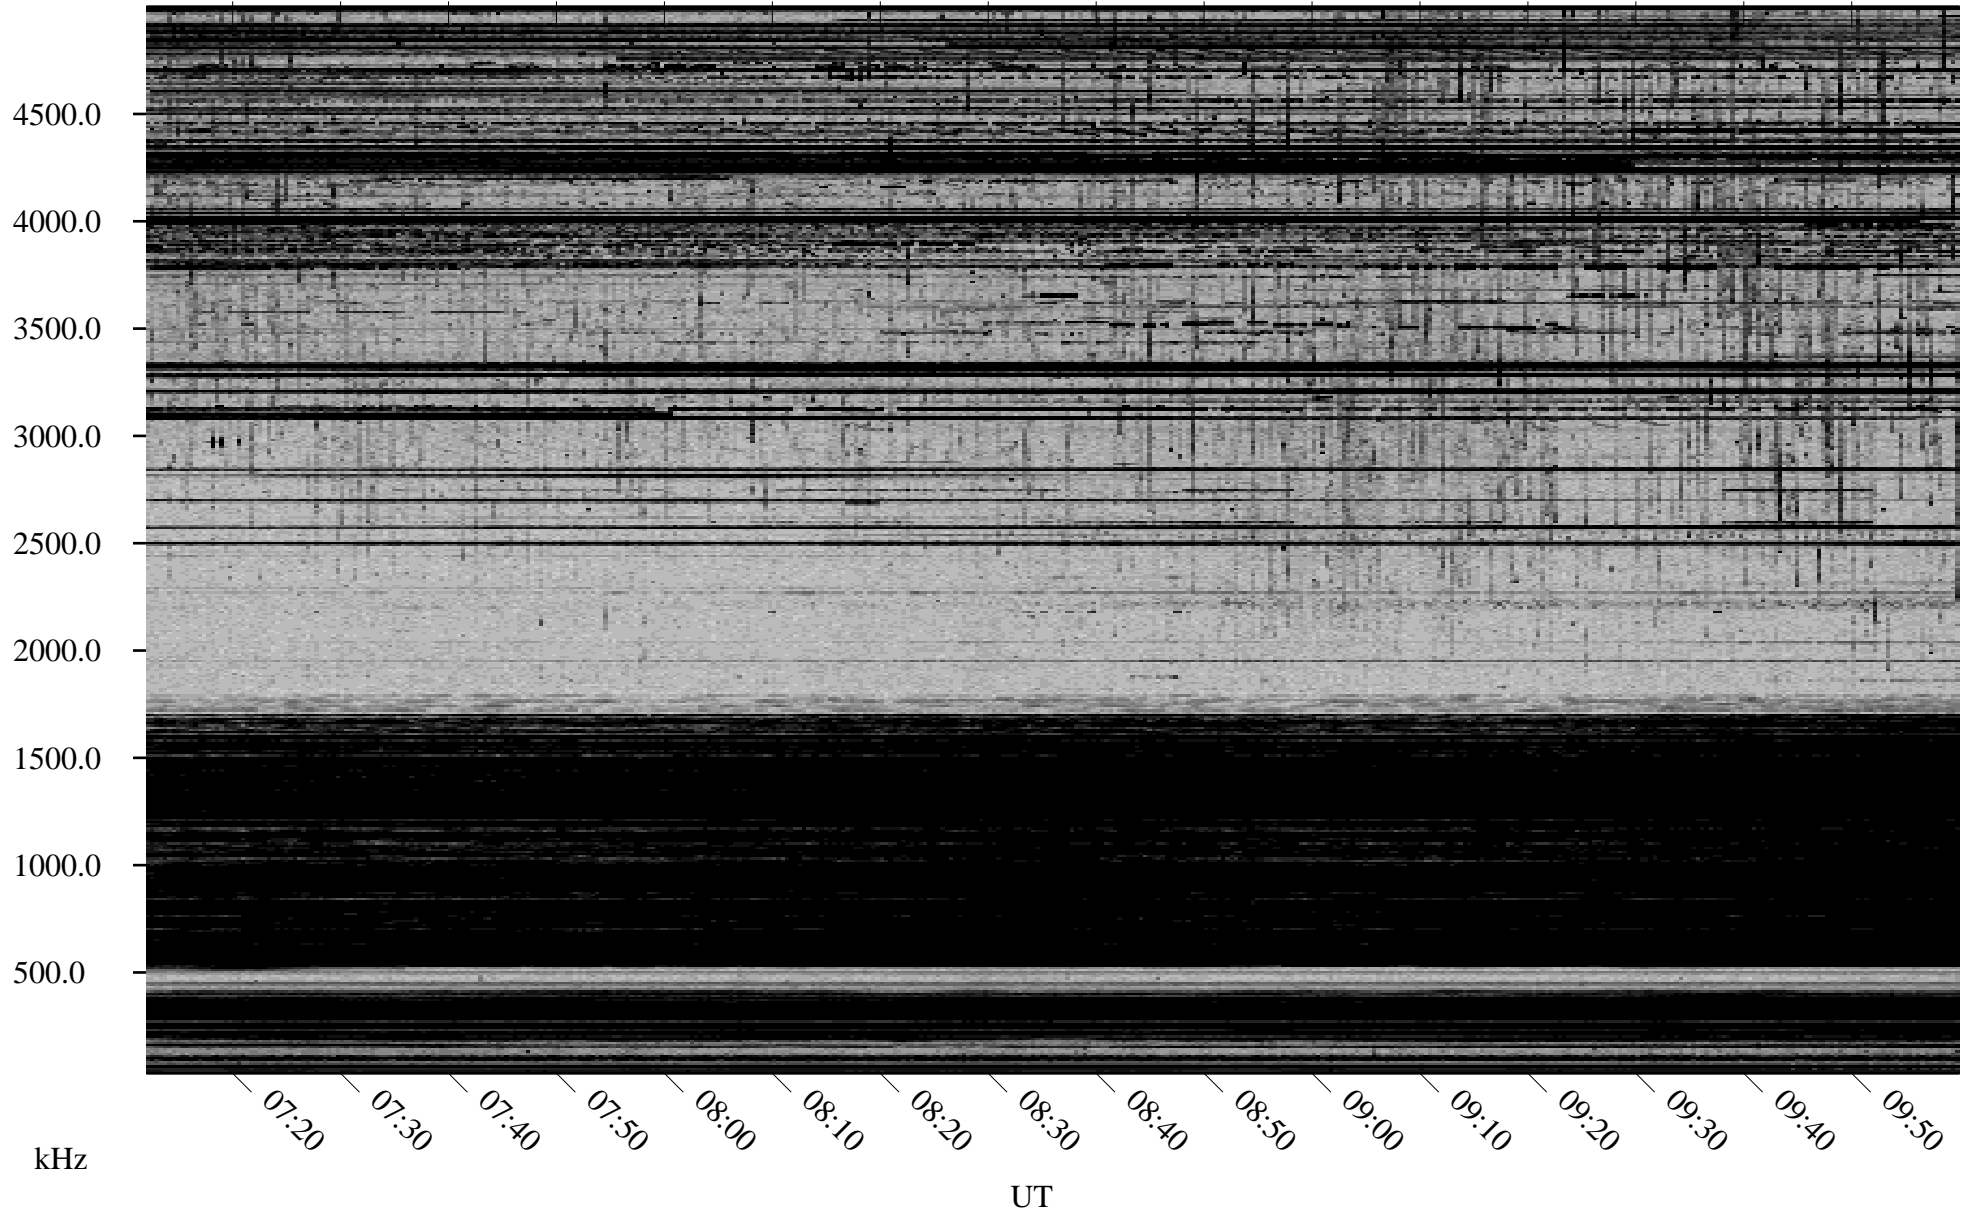

12/16/2002 Churchill, Manitoba

Linear Scale Black = 161 White = 15

ch02350l.r00m max_12

Page 1

12/16/2002 Churchill, Manitoba

Linear Scale Black = 161 White = 15

ch02350l.r00m max_12

Page 2

12/17/2002 Churchill, Manitoba

Linear Scale Black = 161 White = 15

ch02350l.r00m max_12

Page 3

12/17/2002 Churchill, Manitoba

Linear Scale Black = 161 White = 15

ch02350l.r00m max_12

Page 4

12/17/2002 Churchill, Manitoba

Linear Scale Black = 161 White = 15

ch02350l.r00m max_12

Page 5

12/17/2002 Churchill, Manitoba

Linear Scale Black = 161 White = 15

ch02350l.r00m max_12

Page 6

12/17/2002 Churchill, Manitoba

Linear Scale Black = 161 White = 15

ch02350l.r00m max_12

Page 7

12/17/2002 Churchill, Manitoba

Linear Scale Black = 161 White = 15

ch02350l.r00m max_12

Page 8