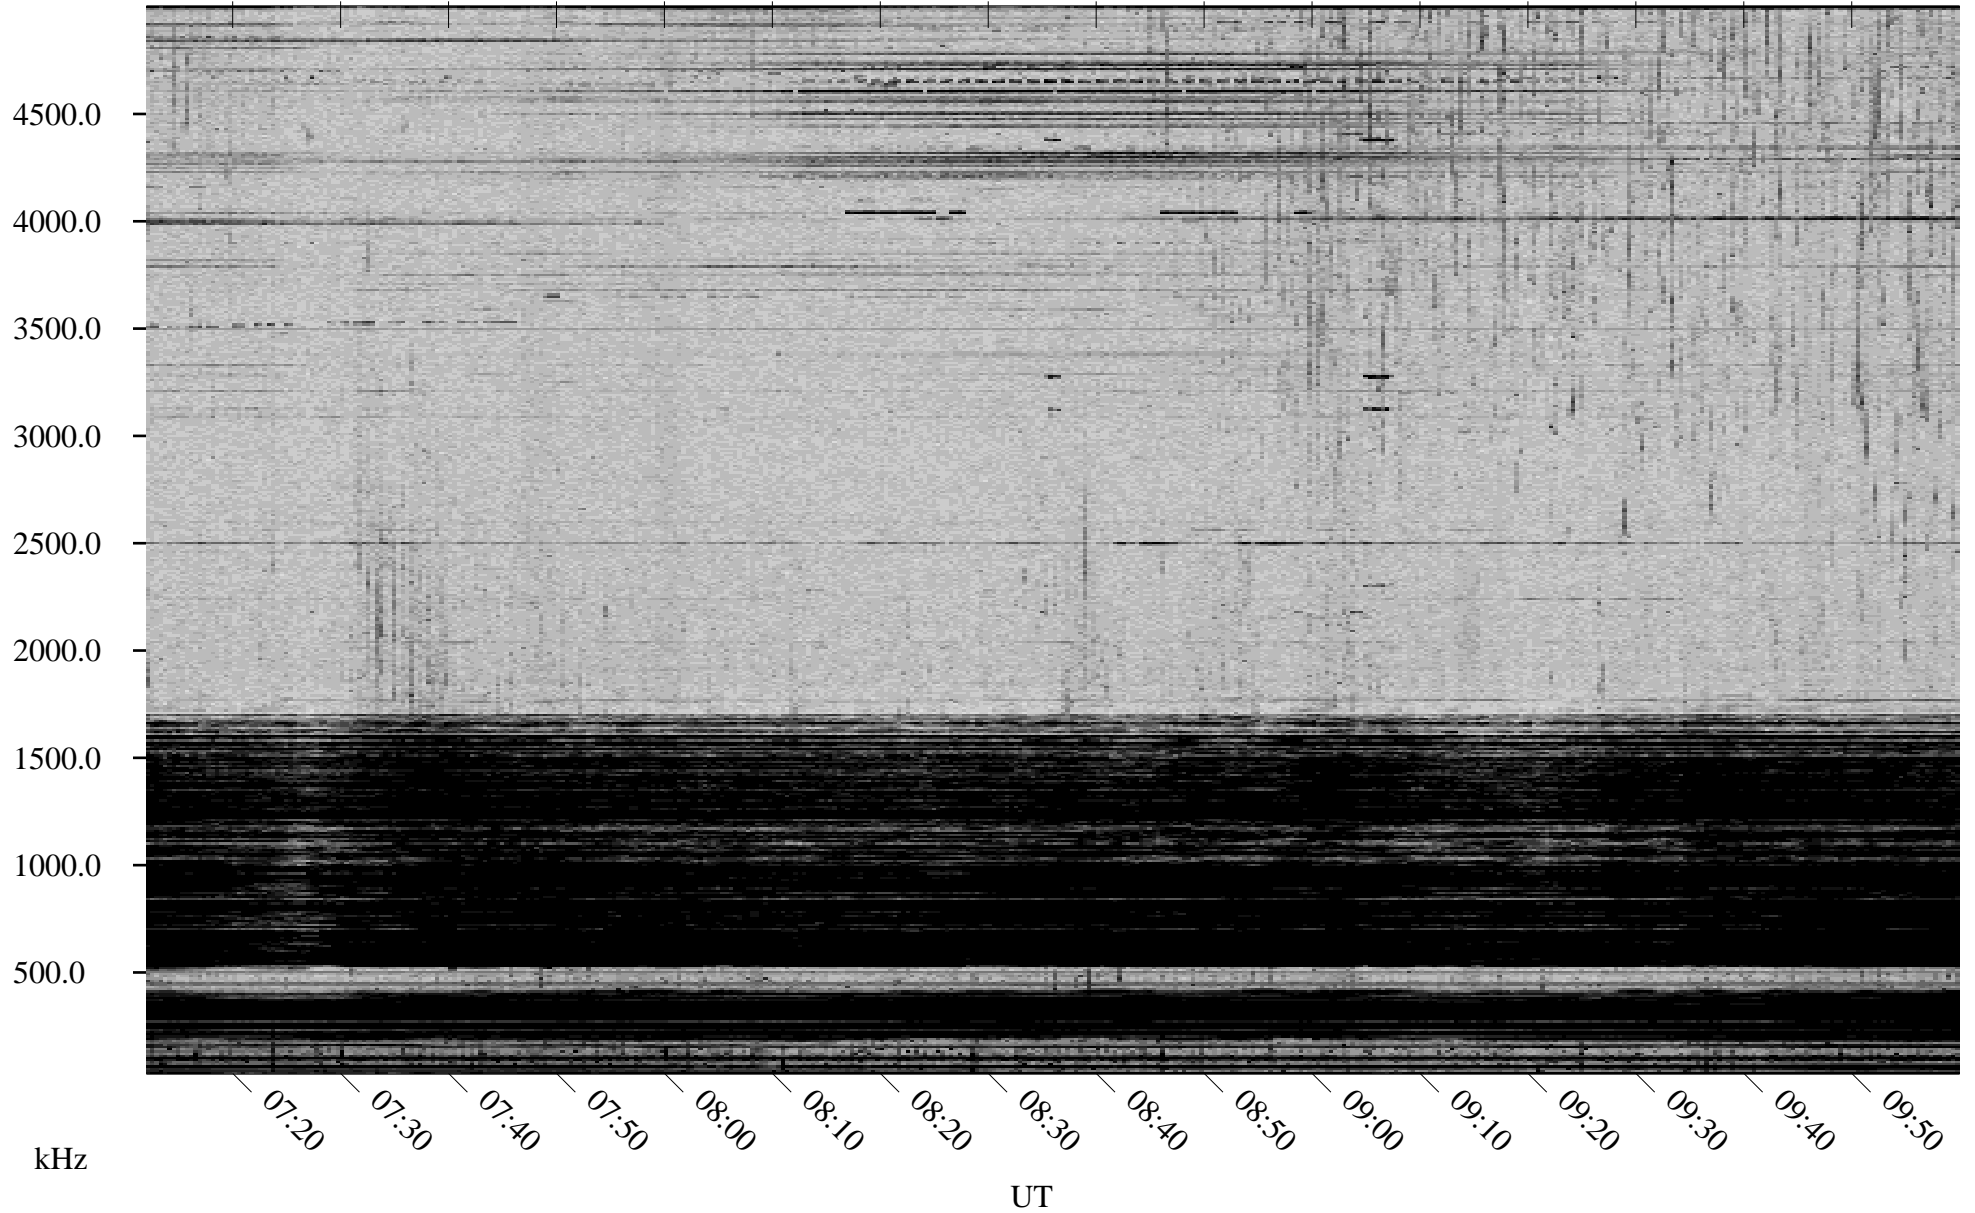

12/18/2002 Churchill, Manitoba

Linear Scale Black = 161 White = 15

ch02352l.r01m max_12

Page 1

12/18/2002 Churchill, Manitoba

Linear Scale Black = 161 White = 15

ch02352l.r01m max_12

Page 2

12/19/2002 Churchill, Manitoba

Linear Scale Black = 161 White = 15

ch02352l.r01m max_12

Page 3

12/19/2002 Churchill, Manitoba

Linear Scale Black = 161 White = 15

ch02352l.r01m max_12

Page 4

12/19/2002 Churchill, Manitoba

Linear Scale Black = 161 White = 15

ch02352l.r01m max_12

Page 5

12/19/2002 Churchill, Manitoba

Linear Scale Black = 161 White = 15

ch02352l.r01m max_12

Page 6

12/19/2002 Churchill, Manitoba

Linear Scale Black = 161 White = 15

ch02352l.r01m max_12

Page 7

12/19/2002 Churchill, Manitoba

Linear Scale Black = 161 White = 15

ch02352l.r01m max_12