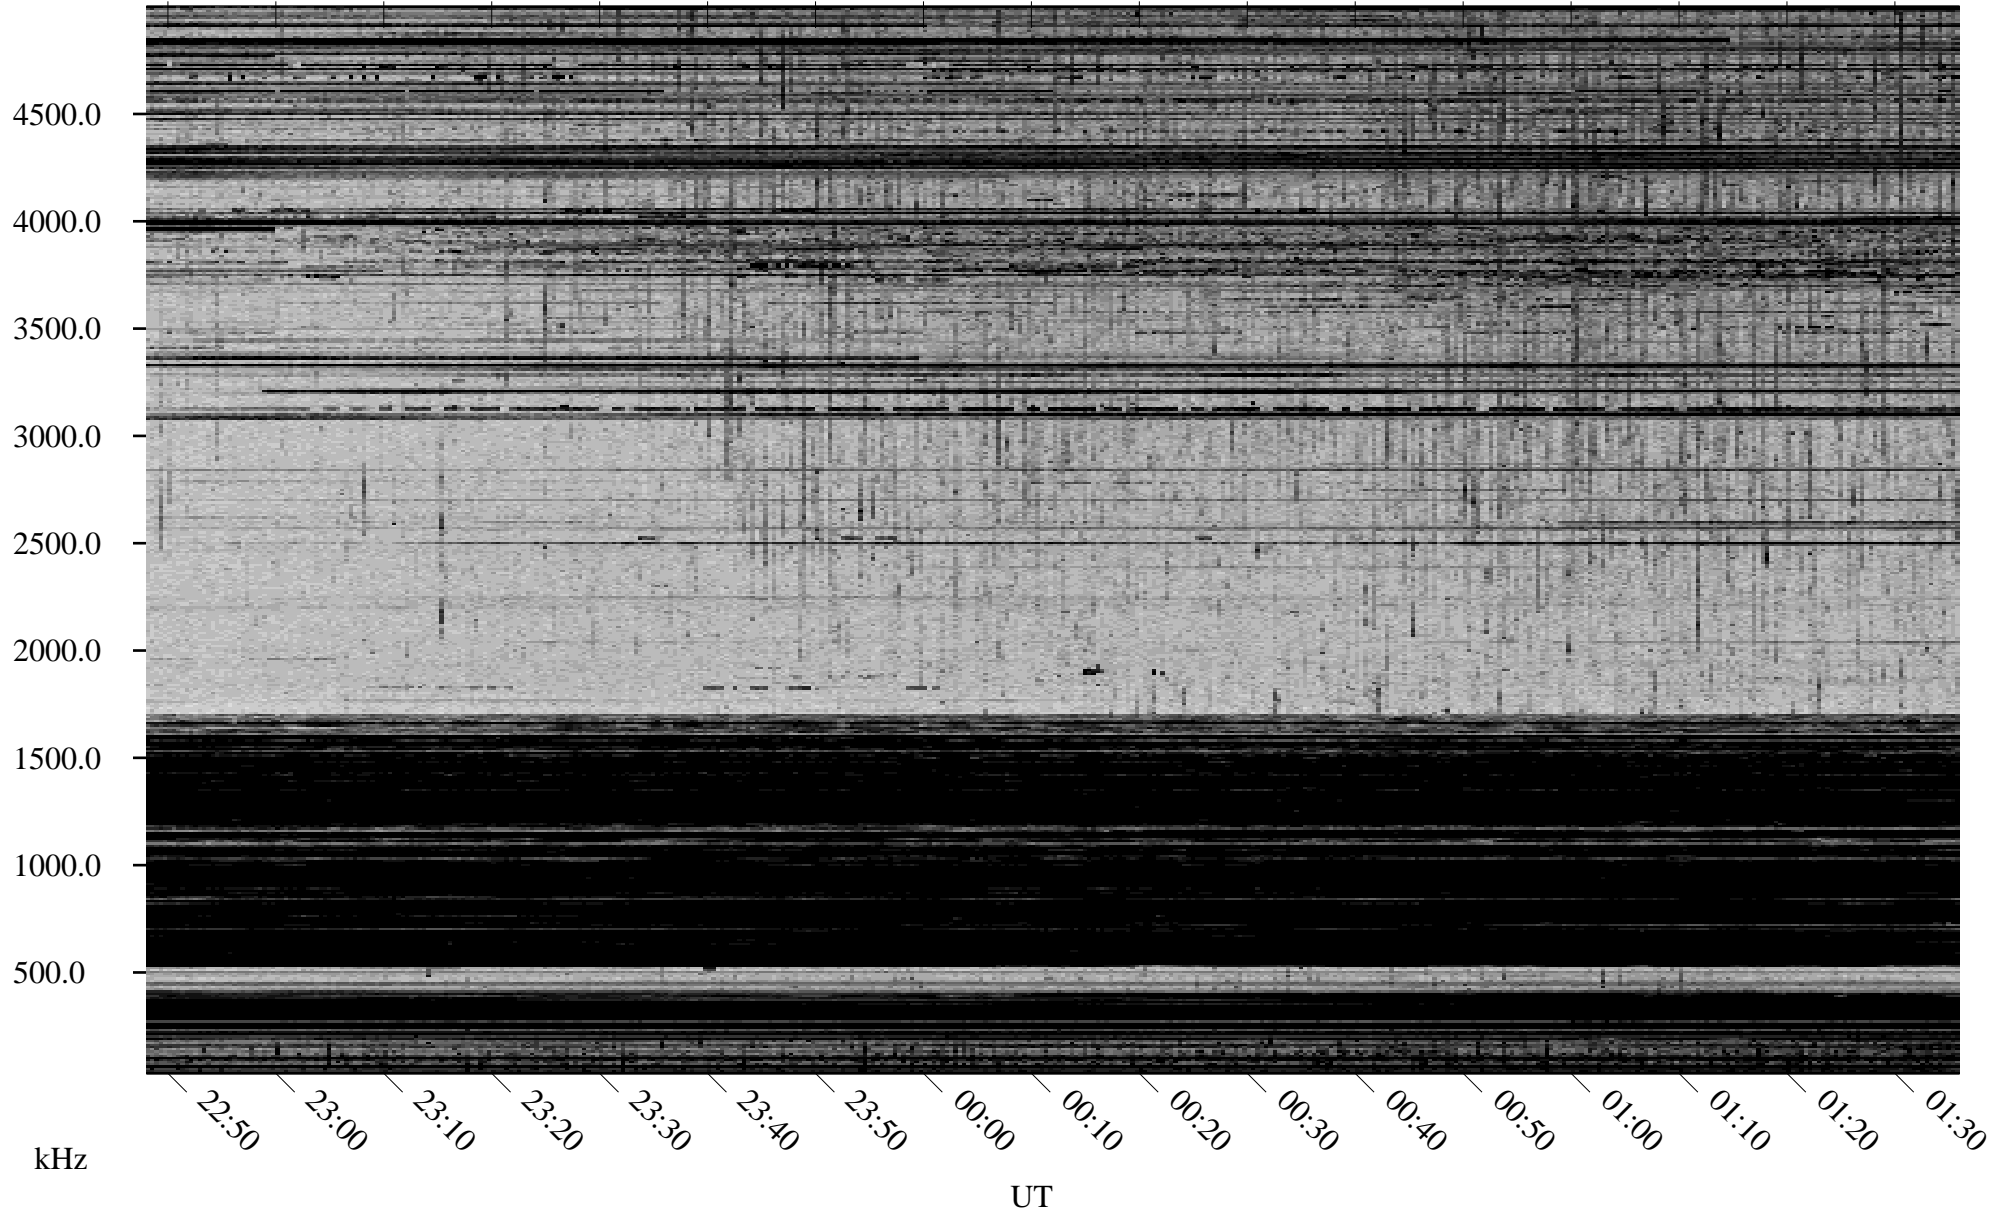

12/18/2002 Churchill, Manitoba

Linear Scale Black = 161 White = 15

ch02352l.r01m max_12

Page 1

12/18/2002 Churchill, Manitoba

Linear Scale Black = 161 White = 15

ch02352l.r01m max_12

Page 2

12/19/2002 Churchill, Manitoba

Linear Scale Black = 161 White = 15

ch02352l.r01m max_12

Page 3

12/19/2002 Churchill, Manitoba

Linear Scale Black = 161 White = 15

ch02352l.r01m max_12

Page 4

12/19/2002 Churchill, Manitoba

Linear Scale Black = 161 White = 15

ch02352l.r01m max_12

Page 5

12/19/2002 Churchill, Manitoba

Linear Scale Black = 161 White = 15

ch02352l.r01m max_12

Page 6

12/19/2002 Churchill, Manitoba

Linear Scale Black = 161 White = 15

ch02352l.r01m max_12

Page 7

12/19/2002 Churchill, Manitoba

Linear Scale Black = 161 White = 15

ch02352l.r01m max_12