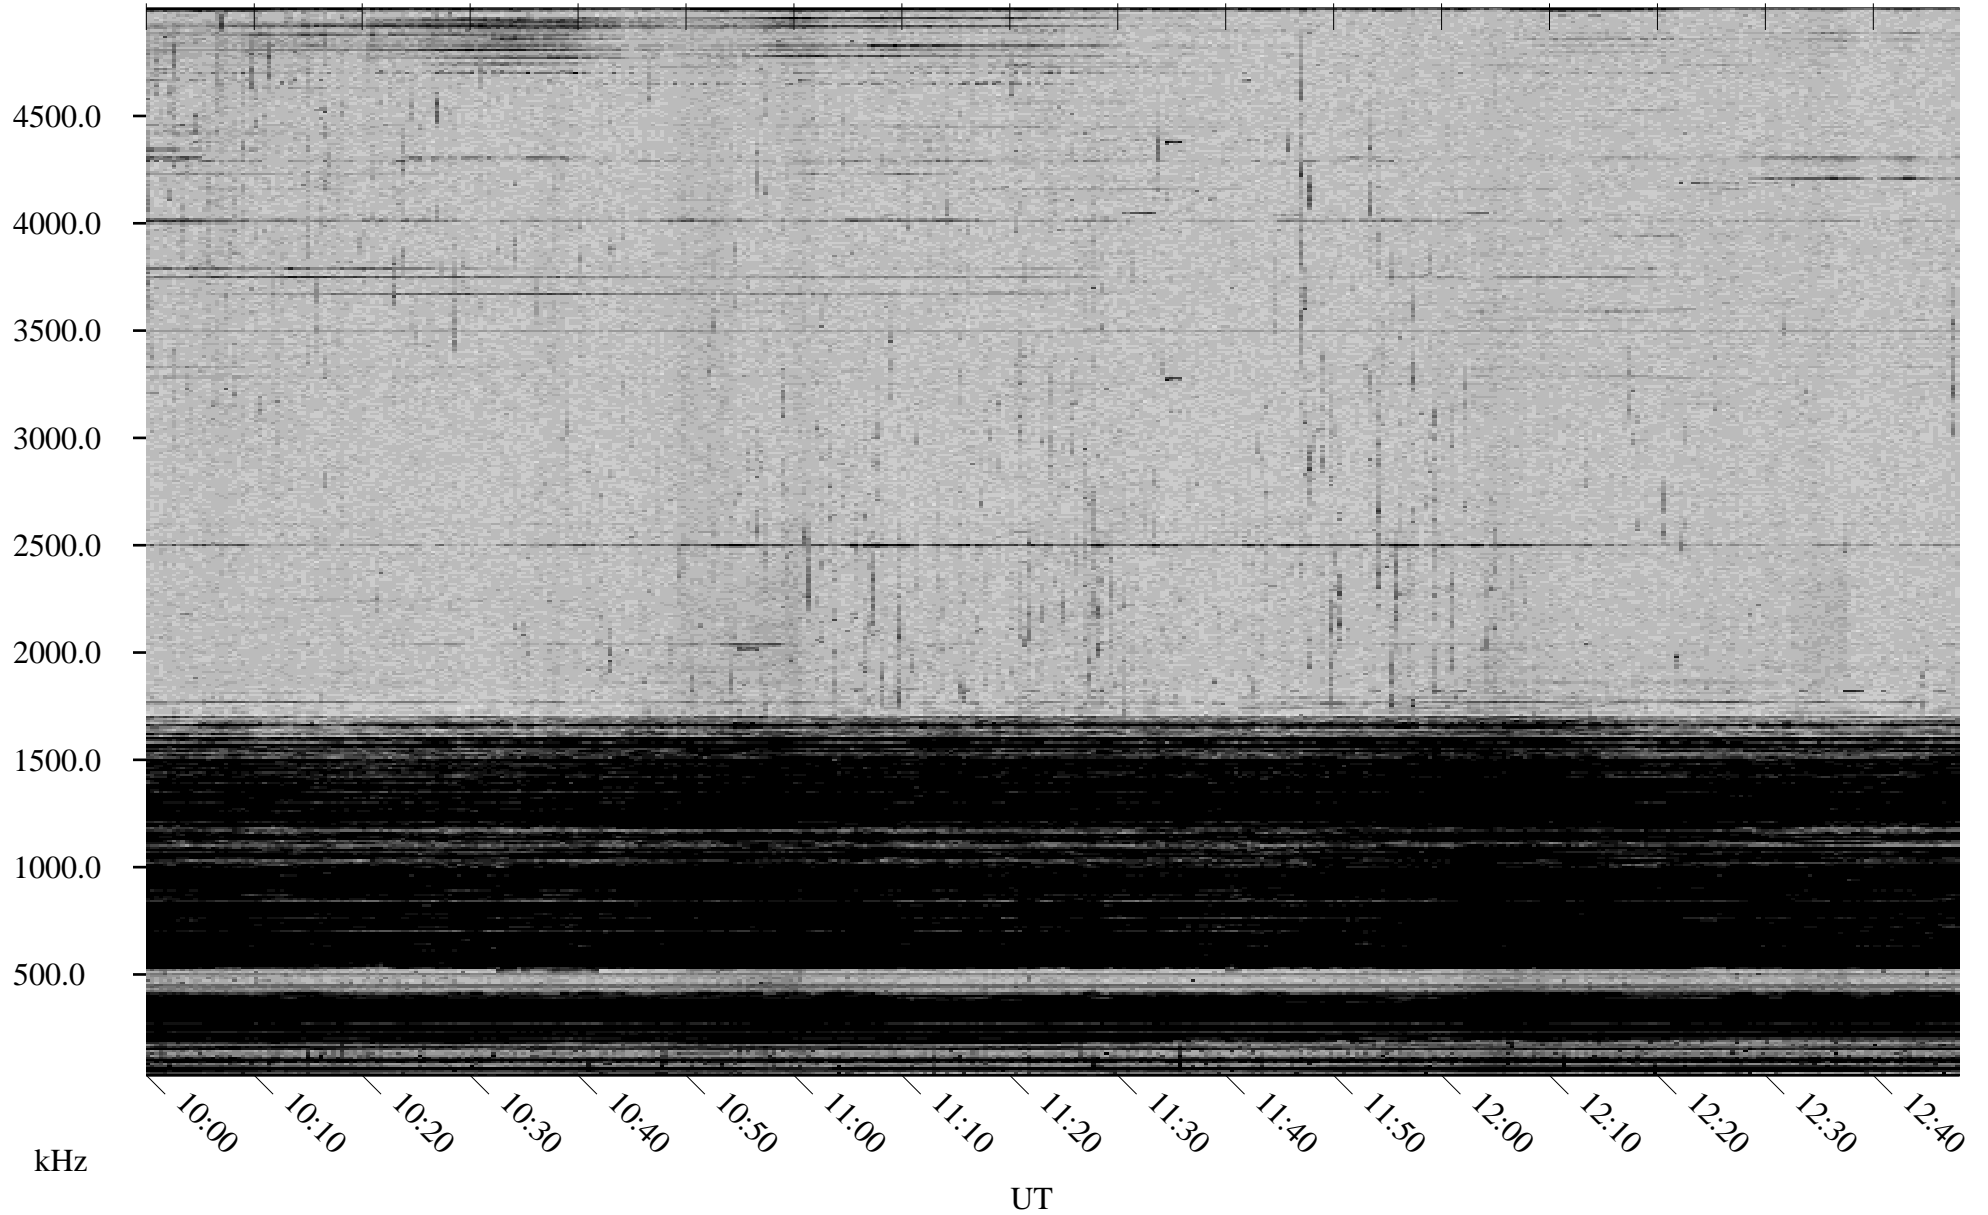

12/18/2002 Churchill, Manitoba

Linear Scale Black = 161 White = 15

ch02352l.r01m max_12

Page 1

12/18/2002 Churchill, Manitoba

Linear Scale Black = 161 White = 15

ch02352l.r01m max_12

Page 2

12/19/2002 Churchill, Manitoba

Linear Scale Black = 161 White = 15

ch02352l.r01m max_12

Page 3

12/19/2002 Churchill, Manitoba

Linear Scale Black = 161 White = 15

ch02352l.r01m max_12

Page 4

12/19/2002 Churchill, Manitoba

Linear Scale Black = 161 White = 15

ch02352l.r01m max_12

Page 5

12/19/2002 Churchill, Manitoba

Linear Scale Black = 161 White = 15

ch02352l.r01m max_12

Page 6

12/19/2002 Churchill, Manitoba

Linear Scale Black = 161 White = 15

ch02352l.r01m max_12

Page 7

12/19/2002 Churchill, Manitoba

Linear Scale Black = 161 White = 15

ch02352l.r01m max_12