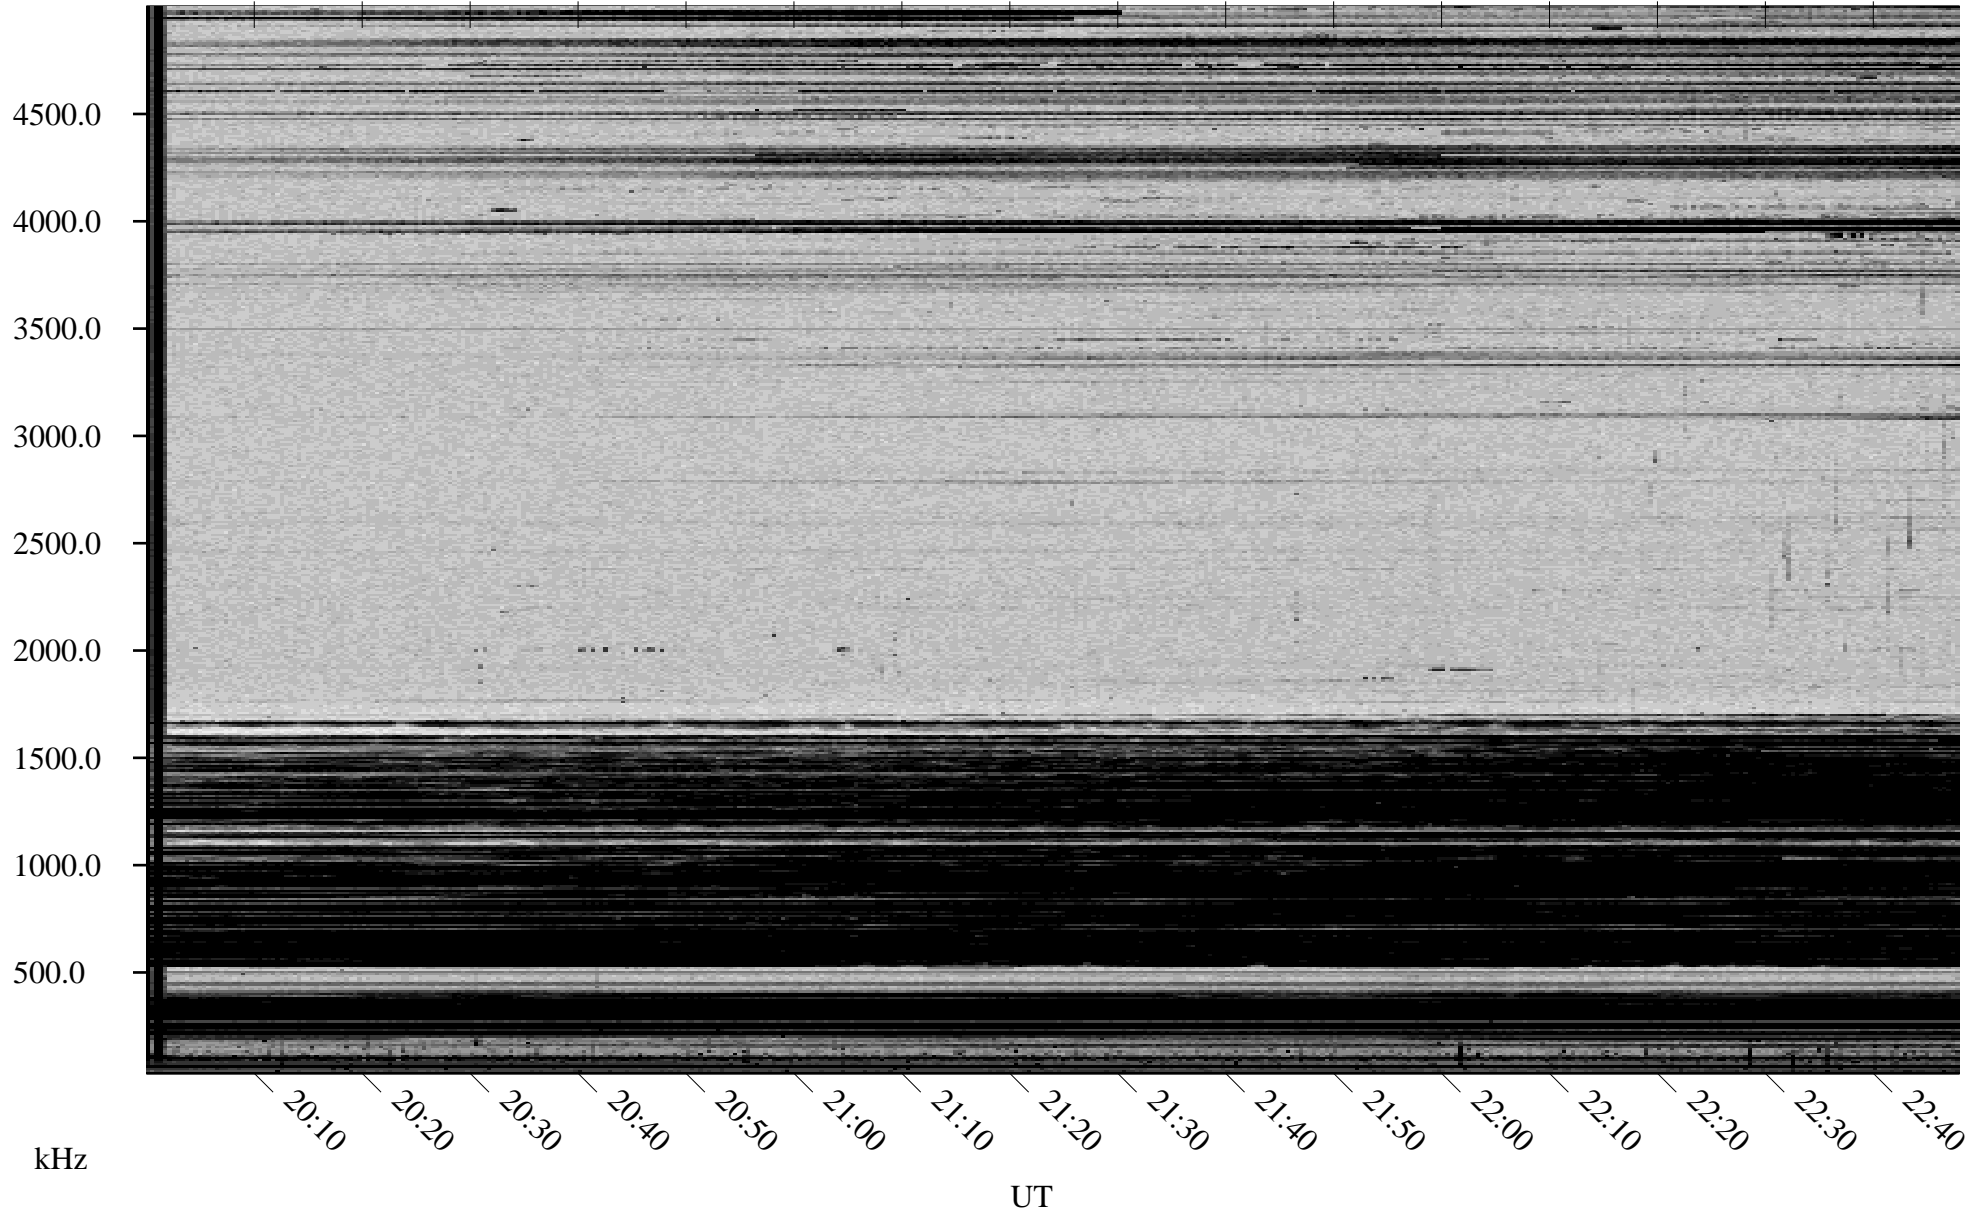

12/18/2002 Churchill, Manitoba

Linear Scale Black = 161 White = 15

ch02352l.r01m max_12

Page 1

12/18/2002 Churchill, Manitoba

Linear Scale Black = 161 White = 15

ch02352l.r01m max_12

Page 2

12/19/2002 Churchill, Manitoba

Linear Scale Black = 161 White = 15

ch02352l.r01m max_12

Page 3

12/19/2002 Churchill, Manitoba

Linear Scale Black = 161 White = 15

ch02352l.r01m max_12

Page 4

12/19/2002 Churchill, Manitoba

Linear Scale Black = 161 White = 15

ch02352l.r01m max_12

Page 5

12/19/2002 Churchill, Manitoba

Linear Scale Black = 161 White = 15

ch02352l.r01m max_12

Page 6

12/19/2002 Churchill, Manitoba

Linear Scale Black = 161 White = 15

ch02352l.r01m max_12

Page 7

12/19/2002 Churchill, Manitoba

Linear Scale Black = 161 White = 15

ch02352l.r01m max_12