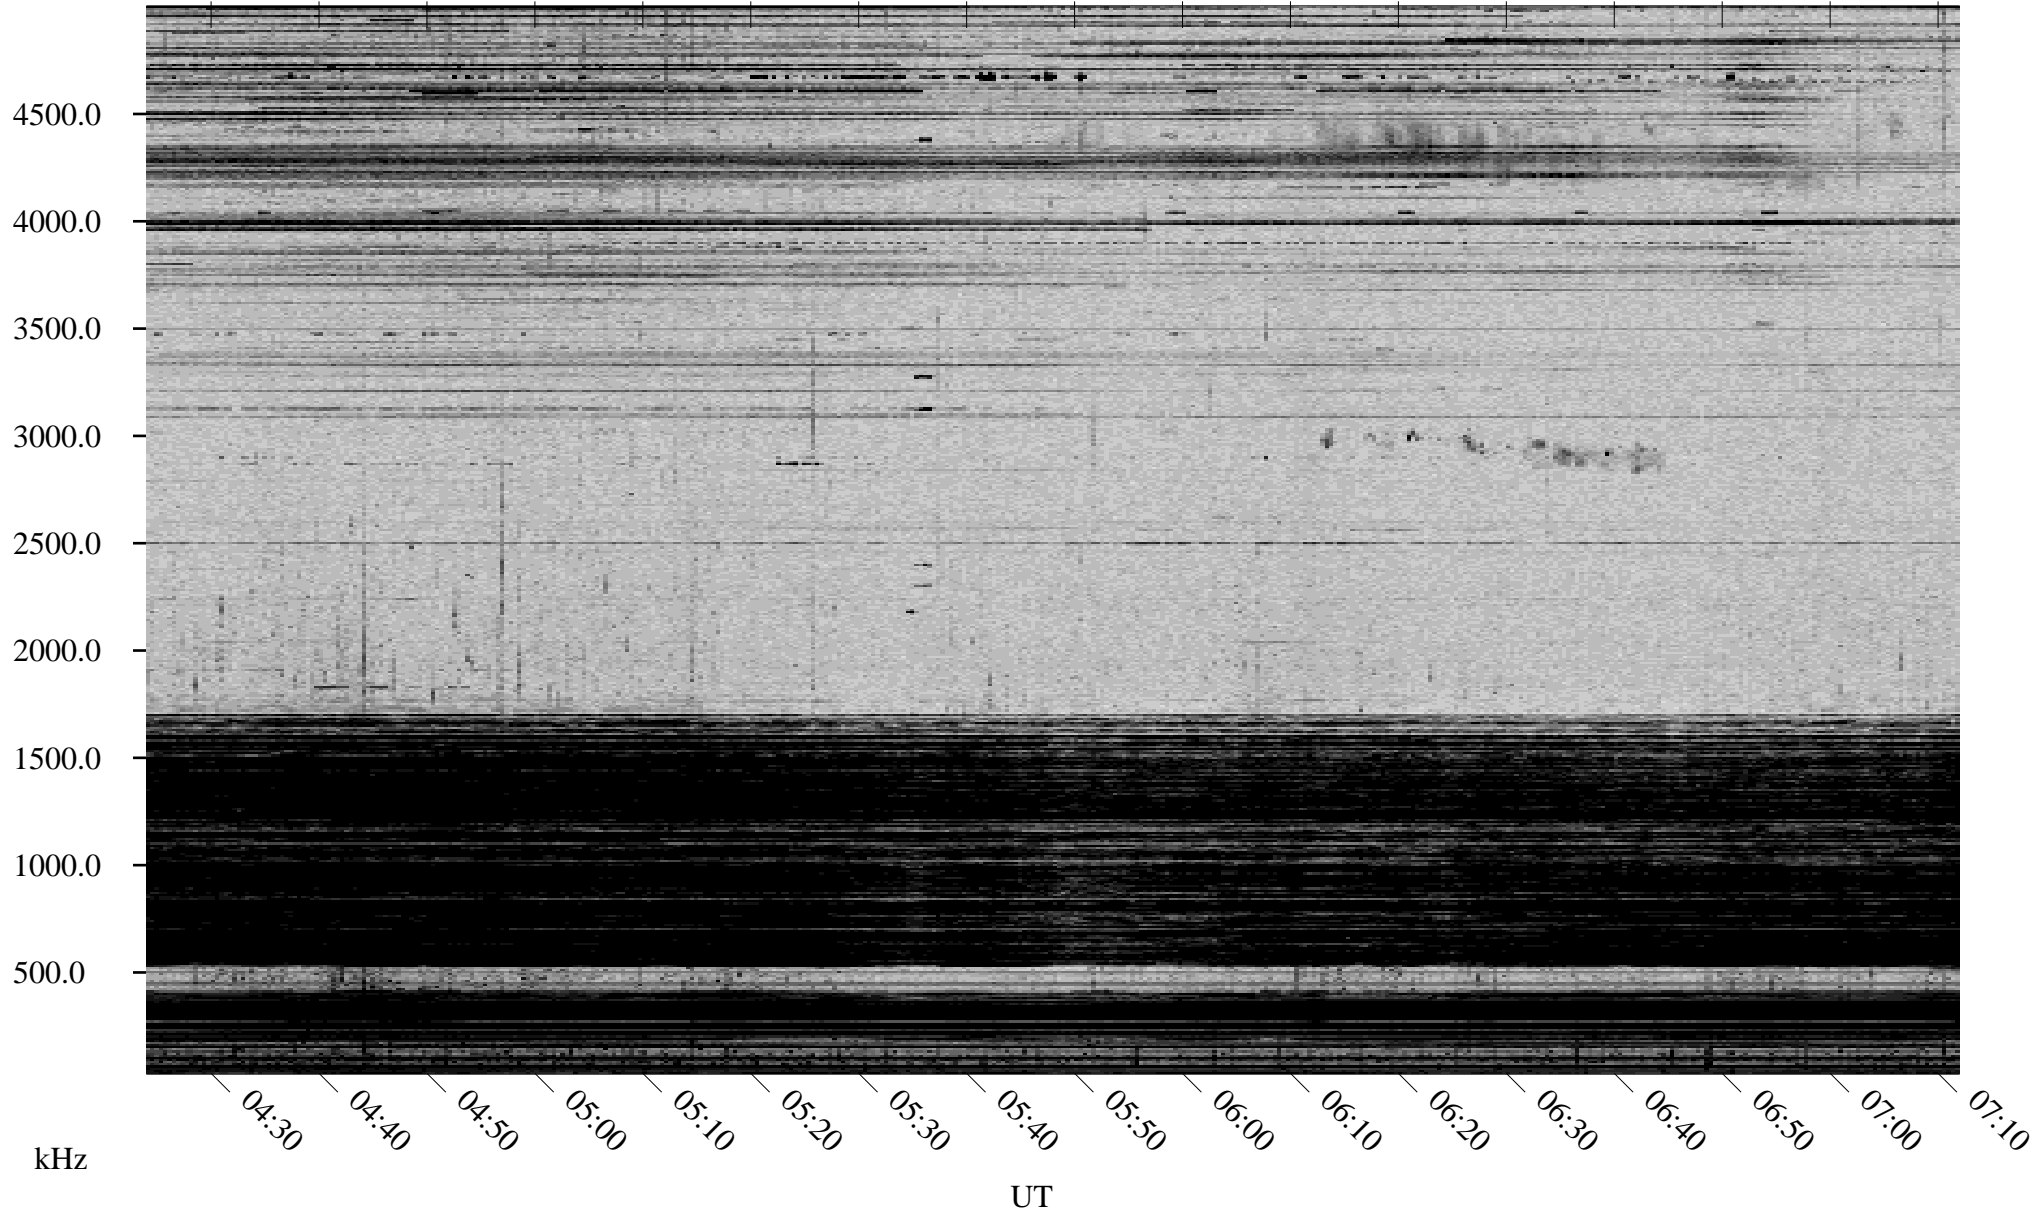

12/18/2002 Churchill, Manitoba

Linear Scale Black = 161 White = 15

ch02352l.r01m max_12

Page 1

12/18/2002 Churchill, Manitoba

Linear Scale Black = 161 White = 15

ch02352l.r01m max_12

Page 2

12/19/2002 Churchill, Manitoba

Linear Scale Black = 161 White = 15

ch02352l.r01m max_12

Page 3

12/19/2002 Churchill, Manitoba

Linear Scale Black = 161 White = 15

ch02352l.r01m max_12

Page 4

12/19/2002 Churchill, Manitoba

Linear Scale Black = 161 White = 15

ch02352l.r01m max_12

Page 5

12/19/2002 Churchill, Manitoba

Linear Scale Black = 161 White = 15

ch02352l.r01m max_12

Page 6

12/19/2002 Churchill, Manitoba

Linear Scale Black = 161 White = 15

ch02352l.r01m max_12

Page 7

12/19/2002 Churchill, Manitoba

Linear Scale Black = 161 White = 15

ch02352l.r01m max_12