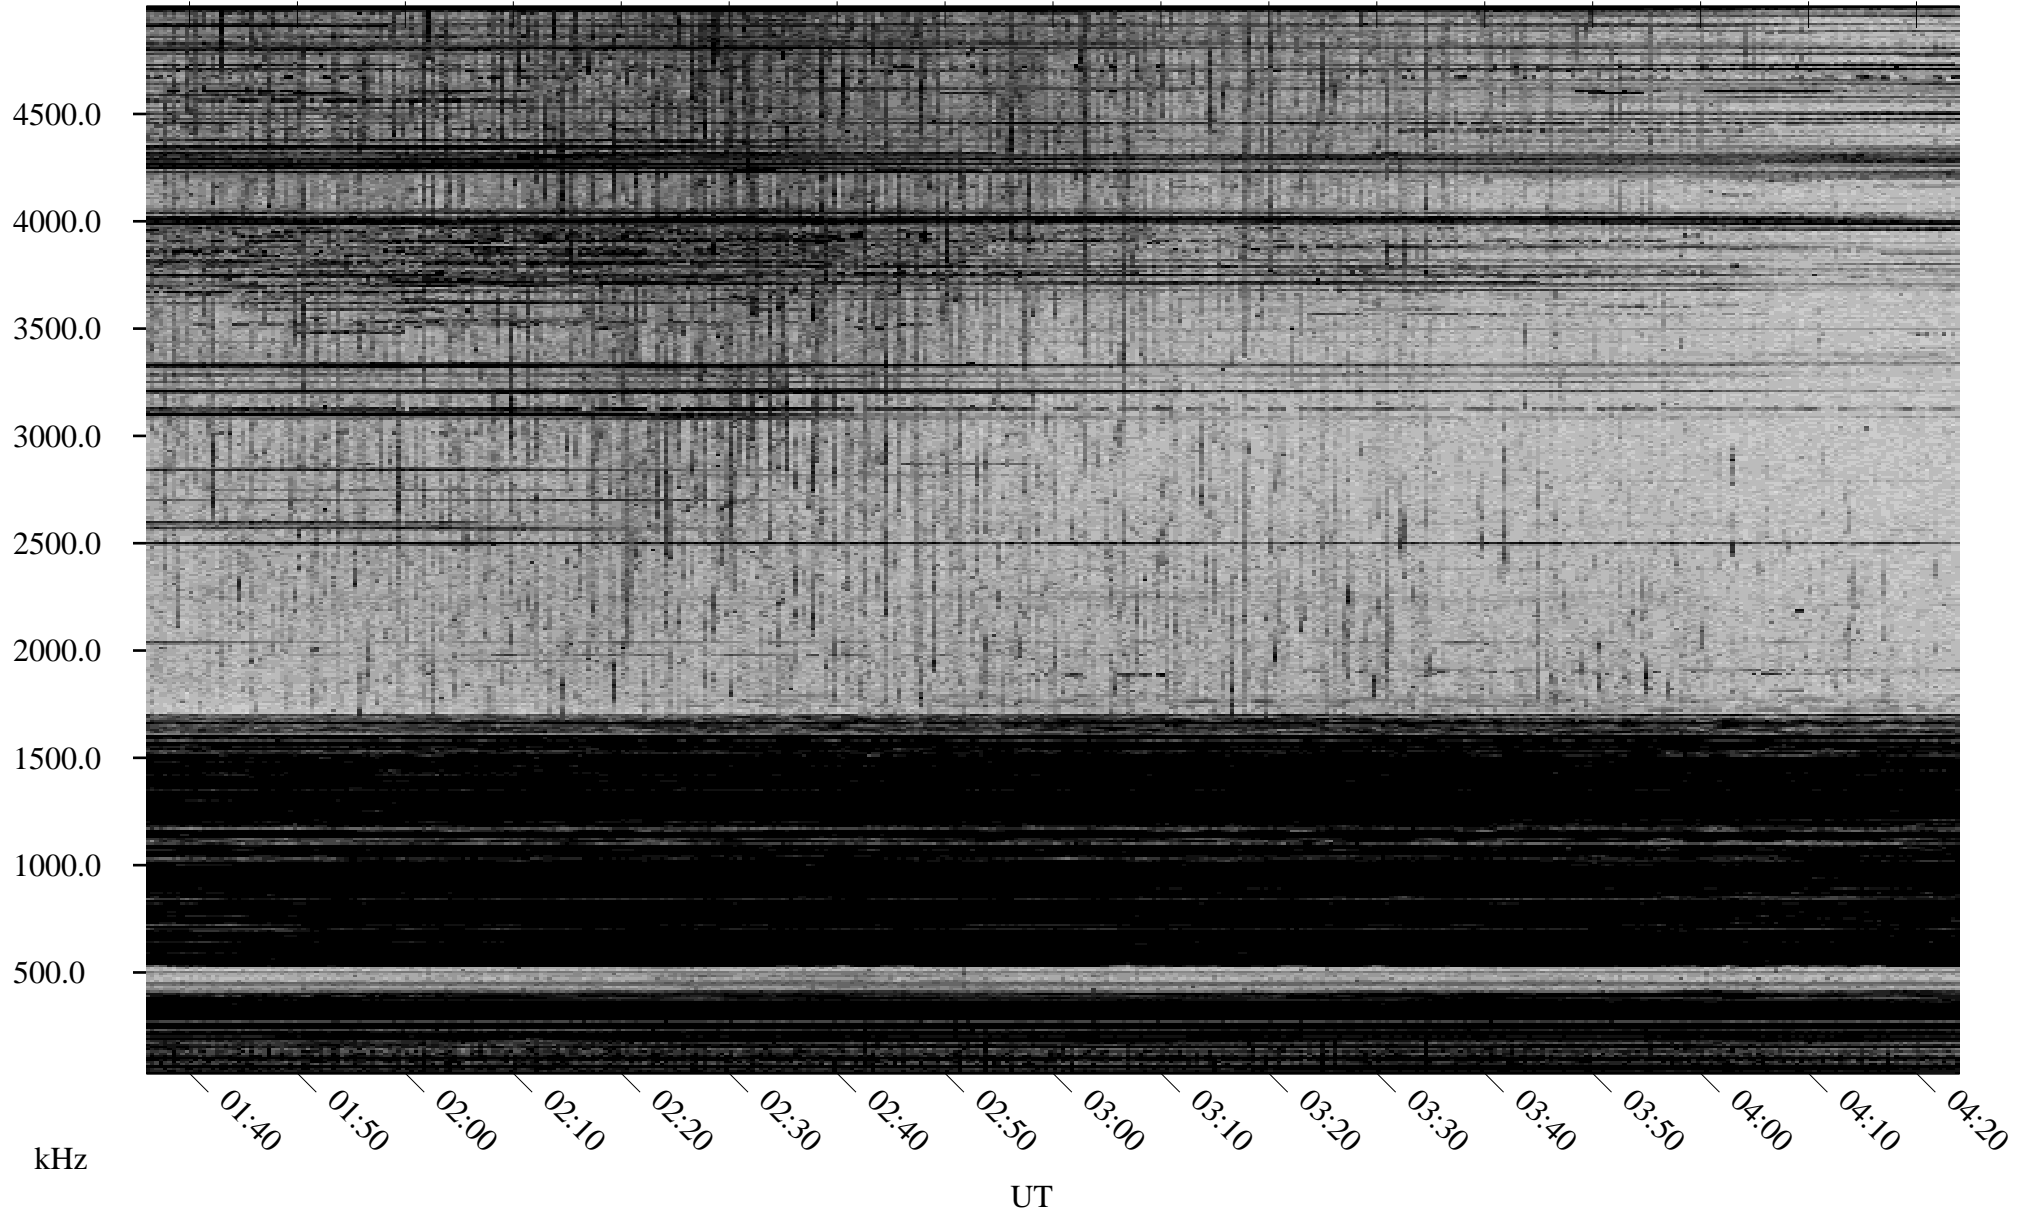

12/18/2002 Churchill, Manitoba

Linear Scale Black = 161 White = 15

ch02352l.r01m max_12

Page 1

12/18/2002 Churchill, Manitoba

Linear Scale Black = 161 White = 15

ch02352l.r01m max_12

Page 2

12/19/2002 Churchill, Manitoba

Linear Scale Black = 161 White = 15

ch02352l.r01m max_12

Page 3

12/19/2002 Churchill, Manitoba

Linear Scale Black = 161 White = 15

ch02352l.r01m max_12

Page 4

12/19/2002 Churchill, Manitoba

Linear Scale Black = 161 White = 15

ch02352l.r01m max_12

Page 5

12/19/2002 Churchill, Manitoba

Linear Scale Black = 161 White = 15

ch02352l.r01m max_12

Page 6

12/19/2002 Churchill, Manitoba

Linear Scale Black = 161 White = 15

ch02352l.r01m max_12

Page 7

12/19/2002 Churchill, Manitoba

Linear Scale Black = 161 White = 15

ch02352l.r01m max_12