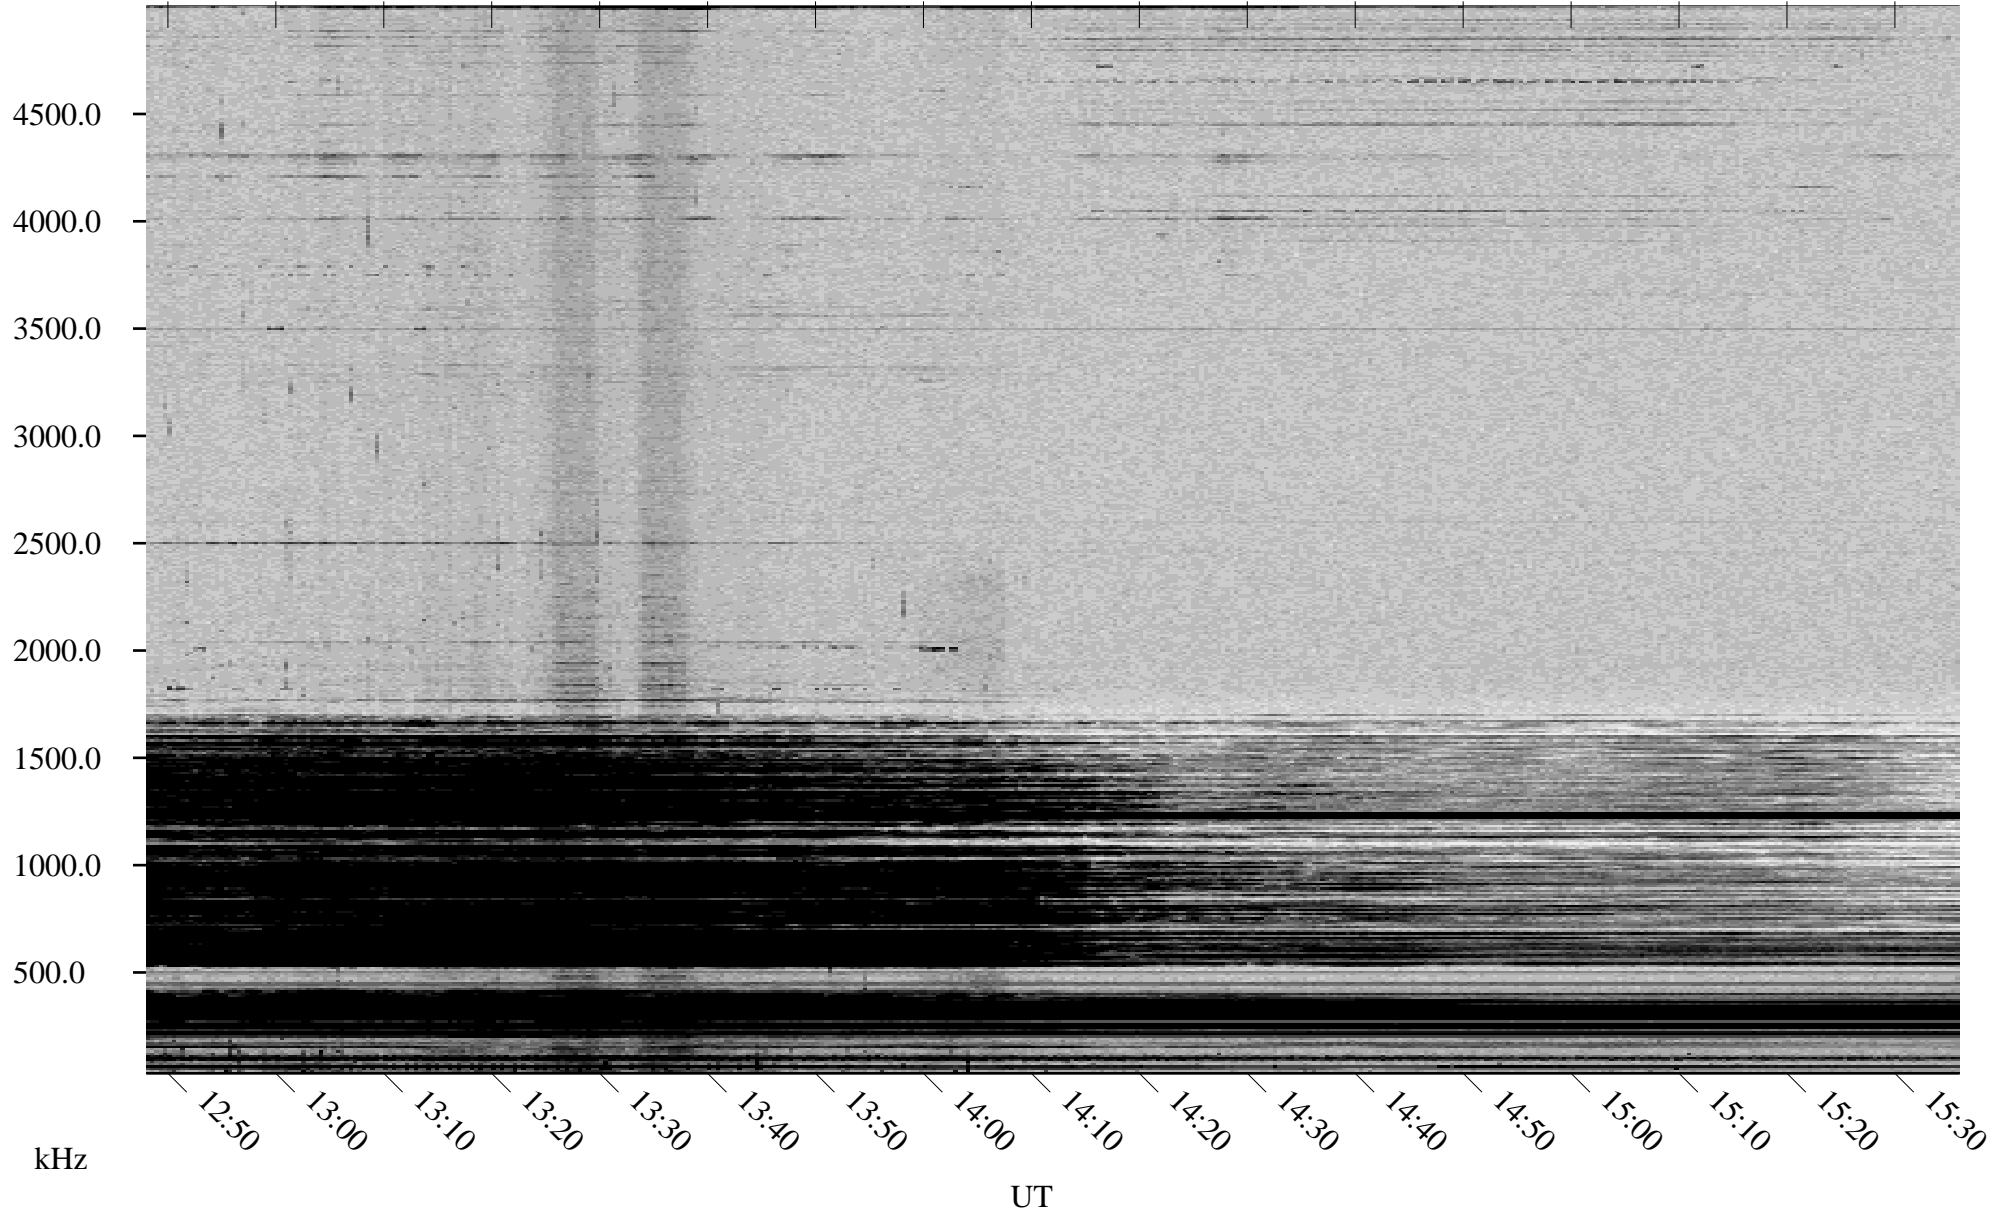

12/18/2002 Churchill, Manitoba

Linear Scale Black = 161 White = 15

ch02352l.r01m max_12

Page 1

12/18/2002 Churchill, Manitoba

Linear Scale Black = 161 White = 15

ch02352l.r01m max_12

Page 2

12/19/2002 Churchill, Manitoba

Linear Scale Black = 161 White = 15

ch02352l.r01m max_12

Page 3

12/19/2002 Churchill, Manitoba

Linear Scale Black = 161 White = 15

ch02352l.r01m max_12

Page 4

12/19/2002 Churchill, Manitoba

Linear Scale Black = 161 White = 15

ch02352l.r01m max_12

Page 5

12/19/2002 Churchill, Manitoba

Linear Scale Black = 161 White = 15

ch02352l.r01m max_12

Page 6

12/19/2002 Churchill, Manitoba

Linear Scale Black = 161 White = 15

ch02352l.r01m max_12

Page 7

12/19/2002 Churchill, Manitoba

Linear Scale Black = 161 White = 15

ch02352l.r01m max_12