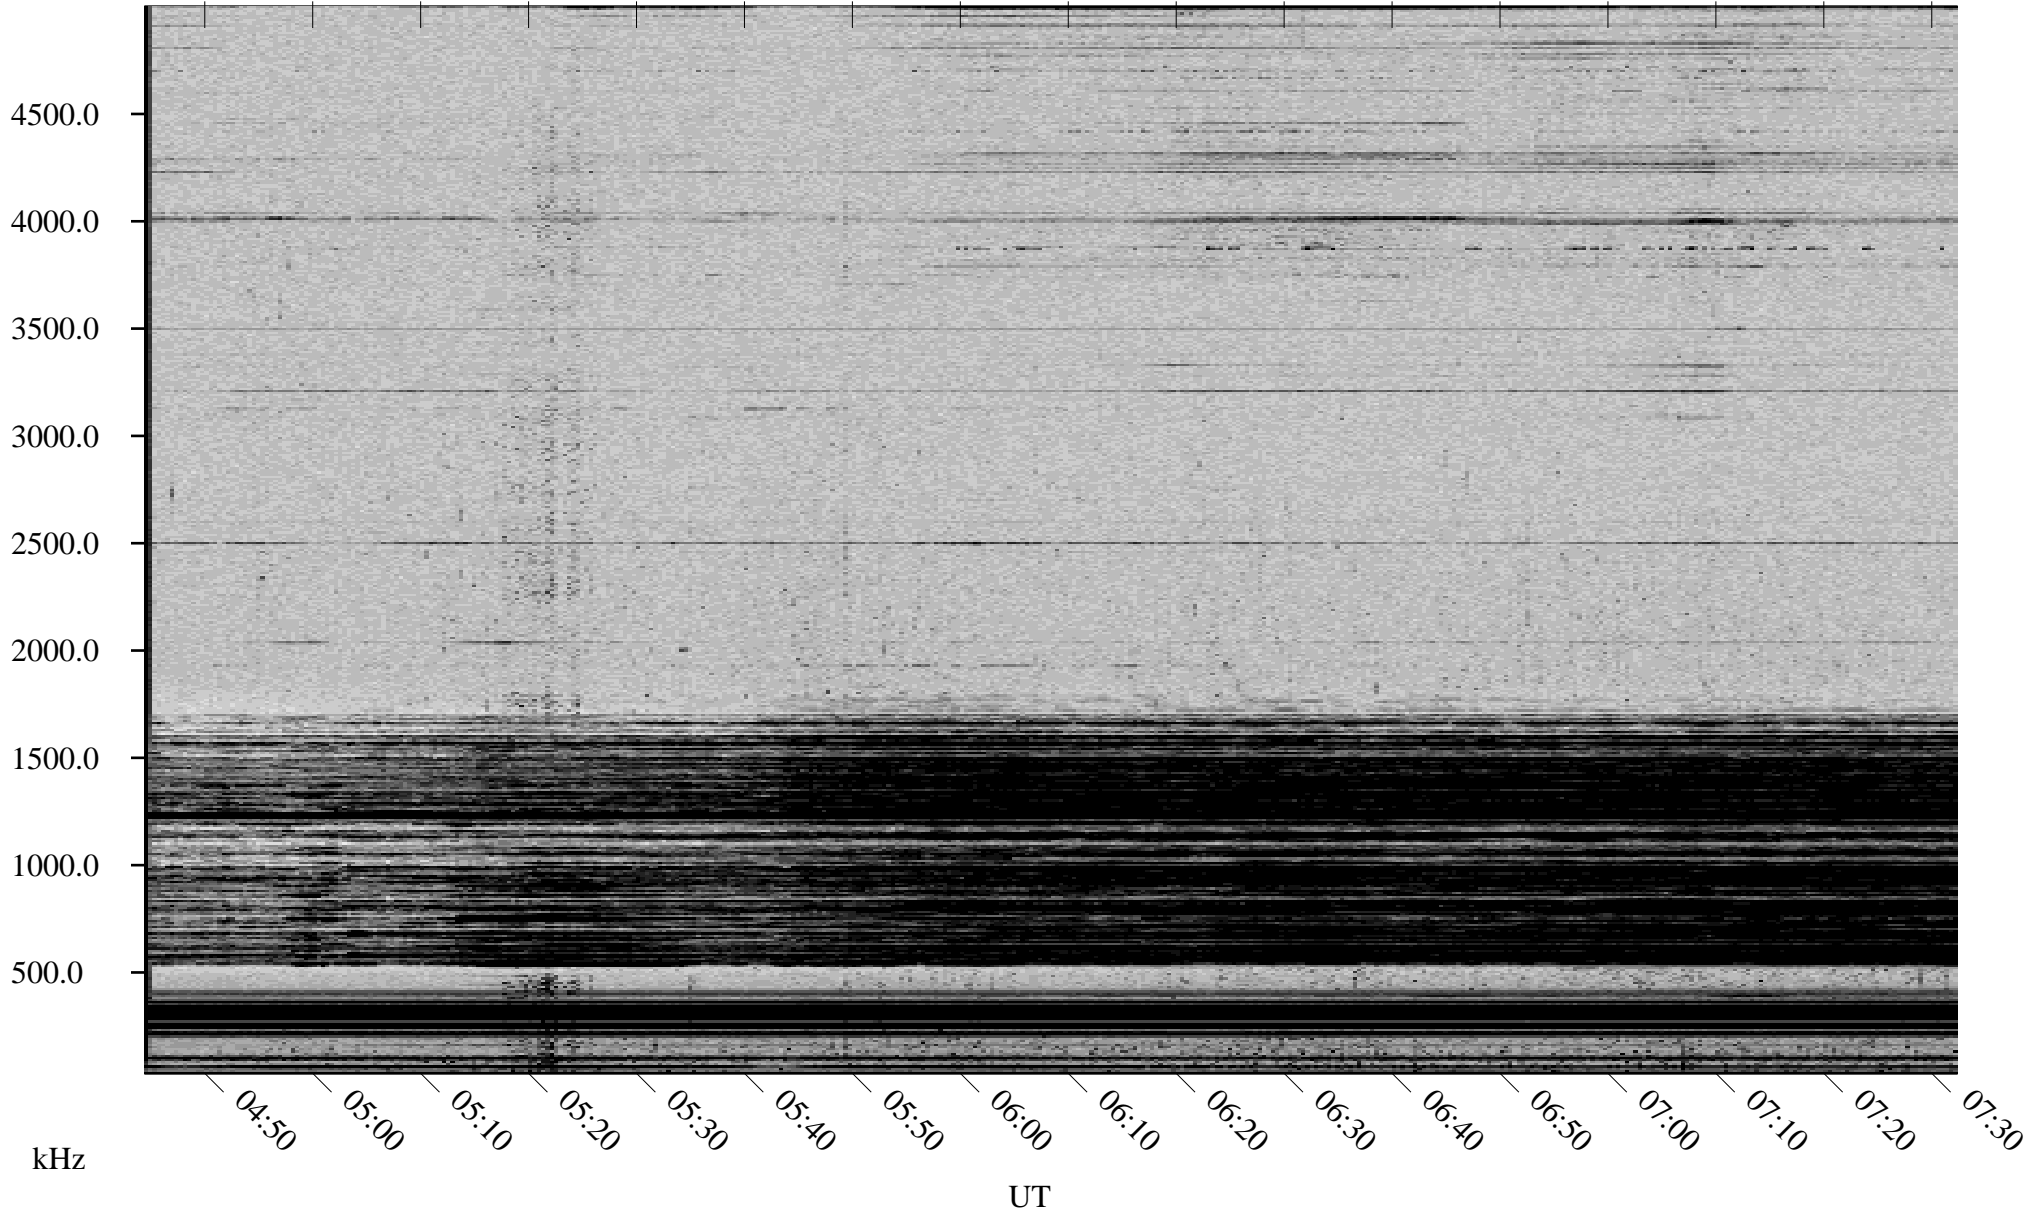

12/20/2002 Churchill, Manitoba

Linear Scale Black = 161 White = 15

ch02354l.r00m max_12

Page 1

12/20/2002 Churchill, Manitoba

Linear Scale Black = 161 White = 15

ch02354l.r00m max_12