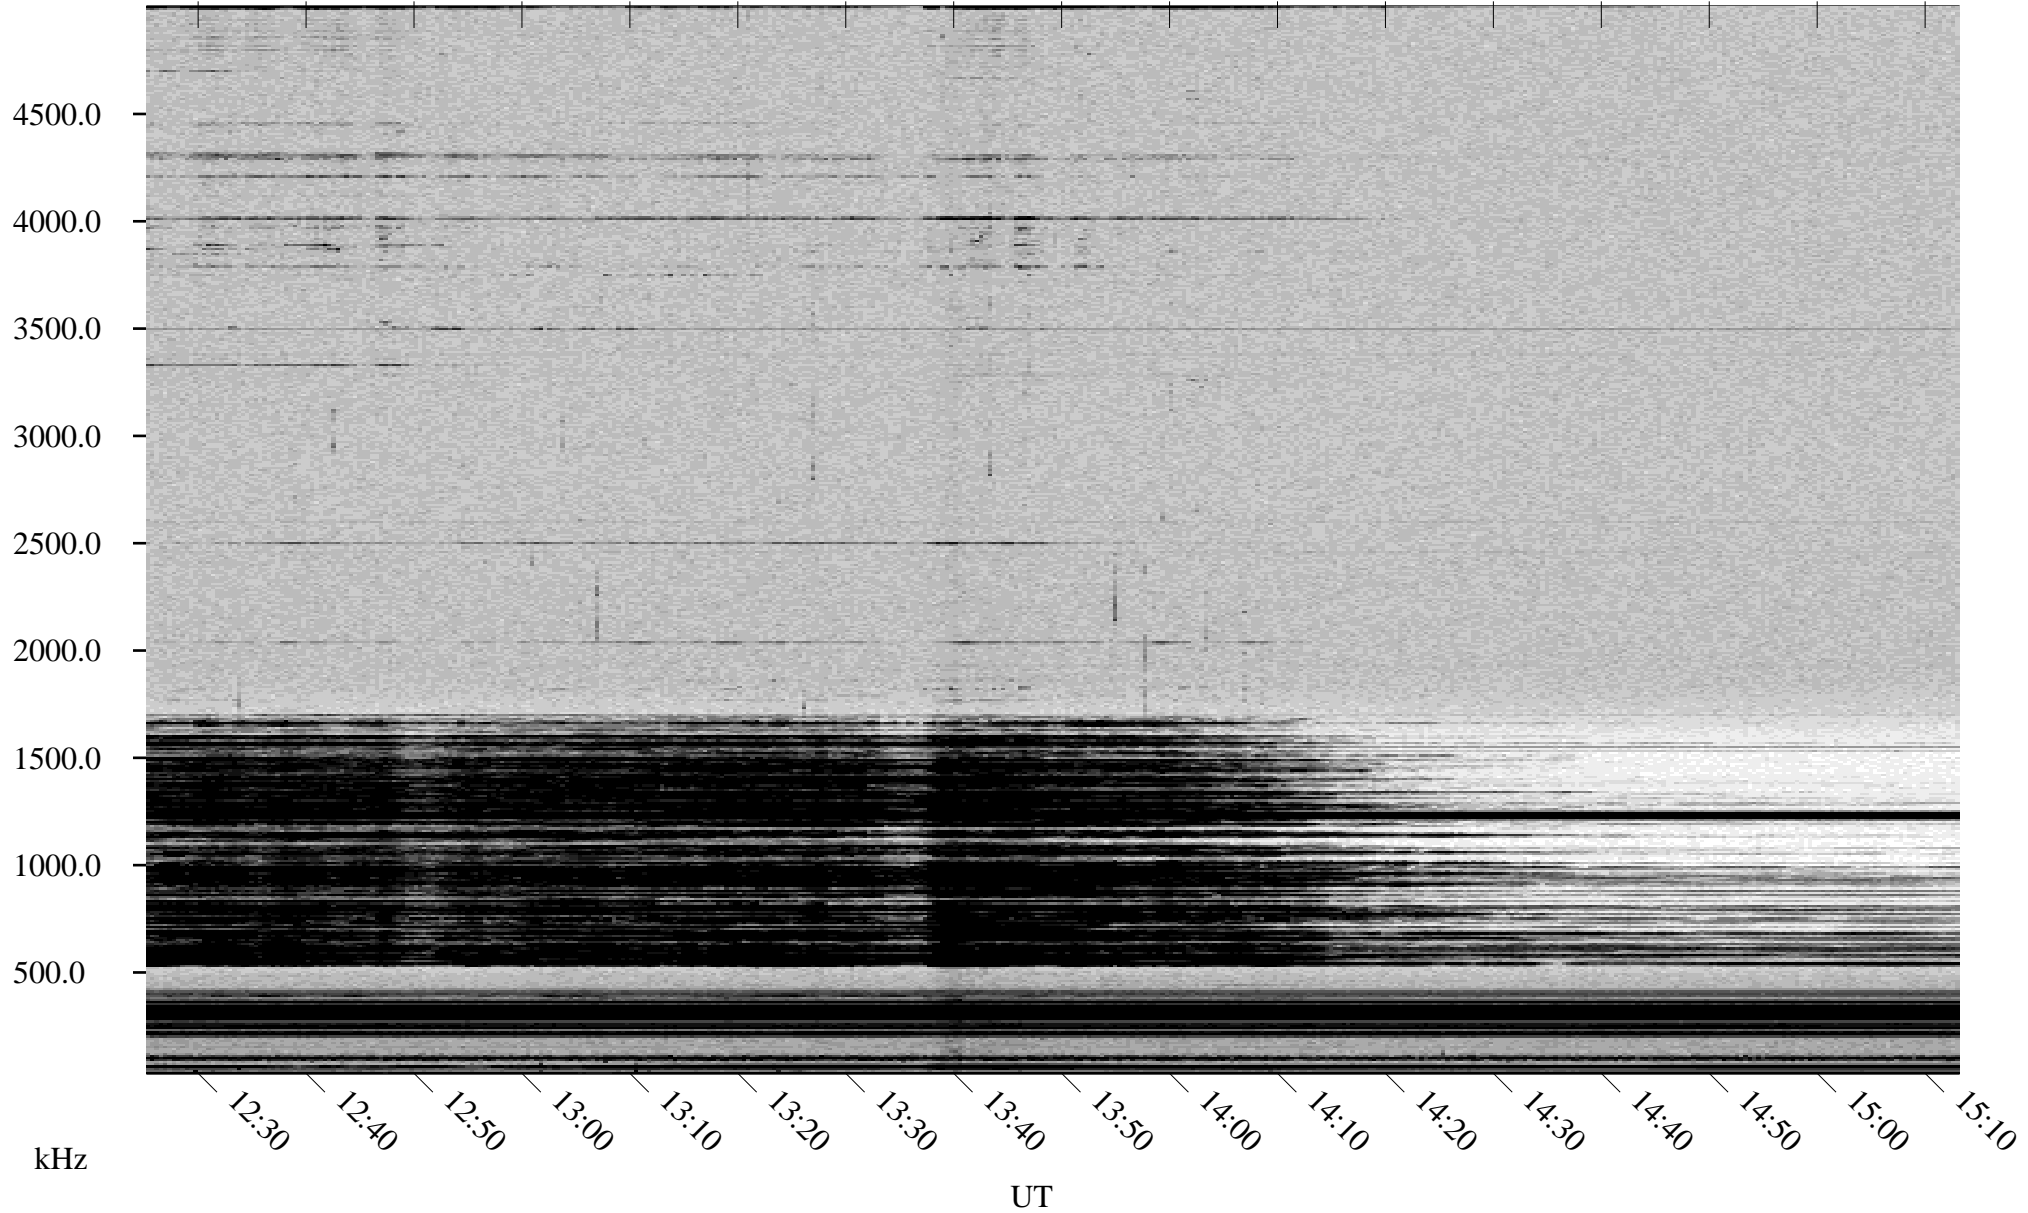

# 12/20/2002 Churchill, Manitoba

Linear Scale    Black = 161    White = 15

ch02354l.r01m max\_12

Page 1

# 12/20/2002 Churchill, Manitoba

Linear Scale    Black = 161    White = 15

ch02354l.r01m max\_12

Page 2

# 12/20/2002 Churchill, Manitoba

Linear Scale    Black = 161    White = 15

ch02354l.r01m max\_12