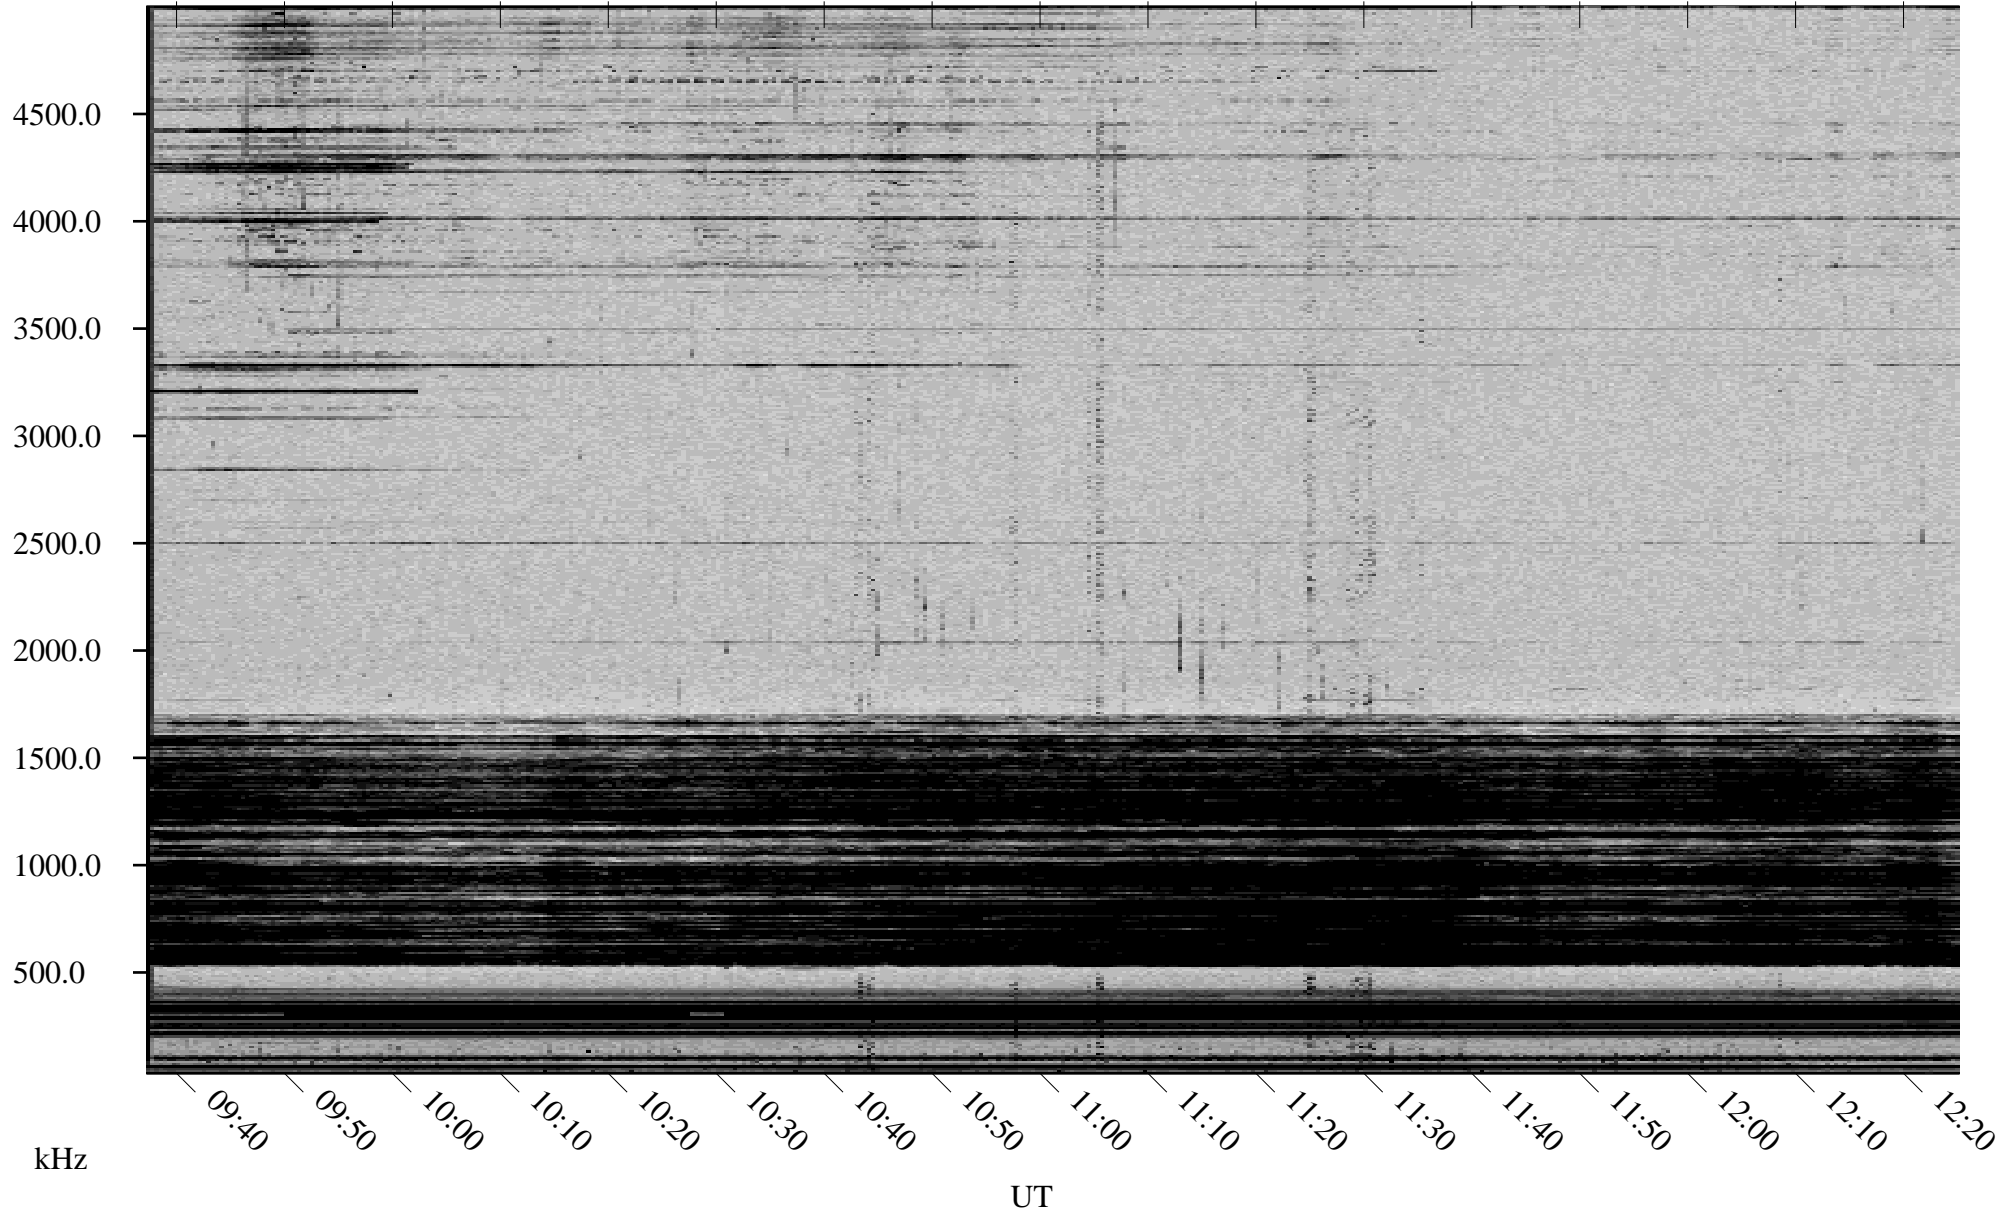

# 12/20/2002 Churchill, Manitoba

Linear Scale    Black = 161    White = 15

ch02354l.r01m max\_12

Page 1

# 12/20/2002 Churchill, Manitoba

Linear Scale    Black = 161    White = 15

ch02354l.r01m max\_12

Page 2

# 12/20/2002 Churchill, Manitoba

Linear Scale    Black = 161    White = 15

ch02354l.r01m max\_12