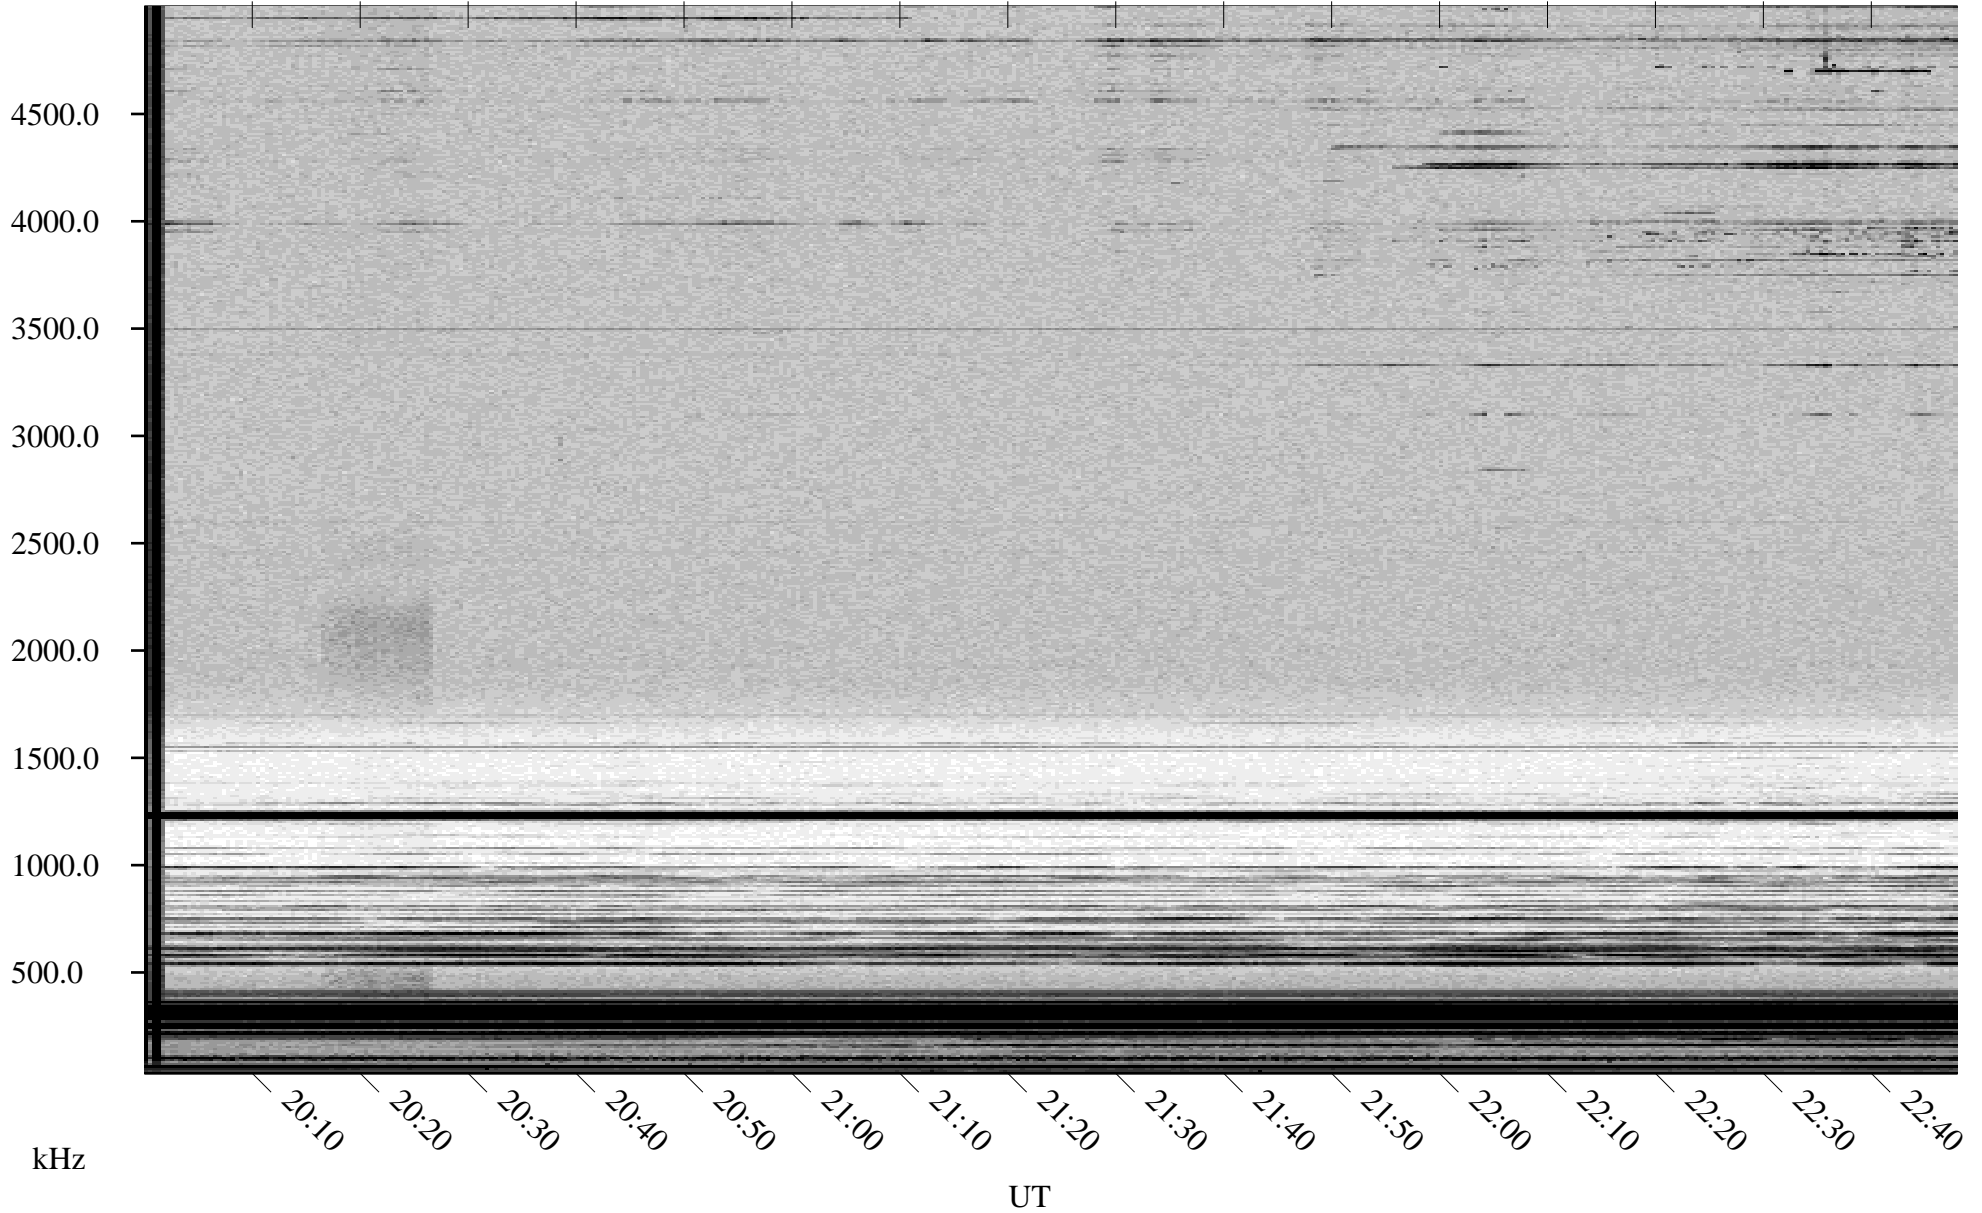

12/20/2002 Churchill, Manitoba

Linear Scale Black = 161 White = 15

ch02354l.r02m max_12

Page 1

12/20/2002 Churchill, Manitoba

Linear Scale Black = 161 White = 15

ch02354l.r02m max_12

Page 2

12/21/2002 Churchill, Manitoba

Linear Scale Black = 161 White = 15

ch02354l.r02m max_12

Page 3

12/21/2002 Churchill, Manitoba

Linear Scale Black = 161 White = 15

ch02354l.r02m max_12

Page 4

12/21/2002 Churchill, Manitoba

Linear Scale Black = 161 White = 15

ch02354l.r02m max_12

12/21/2002 Churchill, Manitoba

Linear Scale Black = 161 White = 15

ch02354l.r02m max_12

Page 6

12/21/2002 Churchill, Manitoba

Linear Scale Black = 161 White = 15

ch02354l.r02m max_12

Page 7

12/21/2002 Churchill, Manitoba

Linear Scale Black = 161 White = 15

ch02354l.r02m max_12