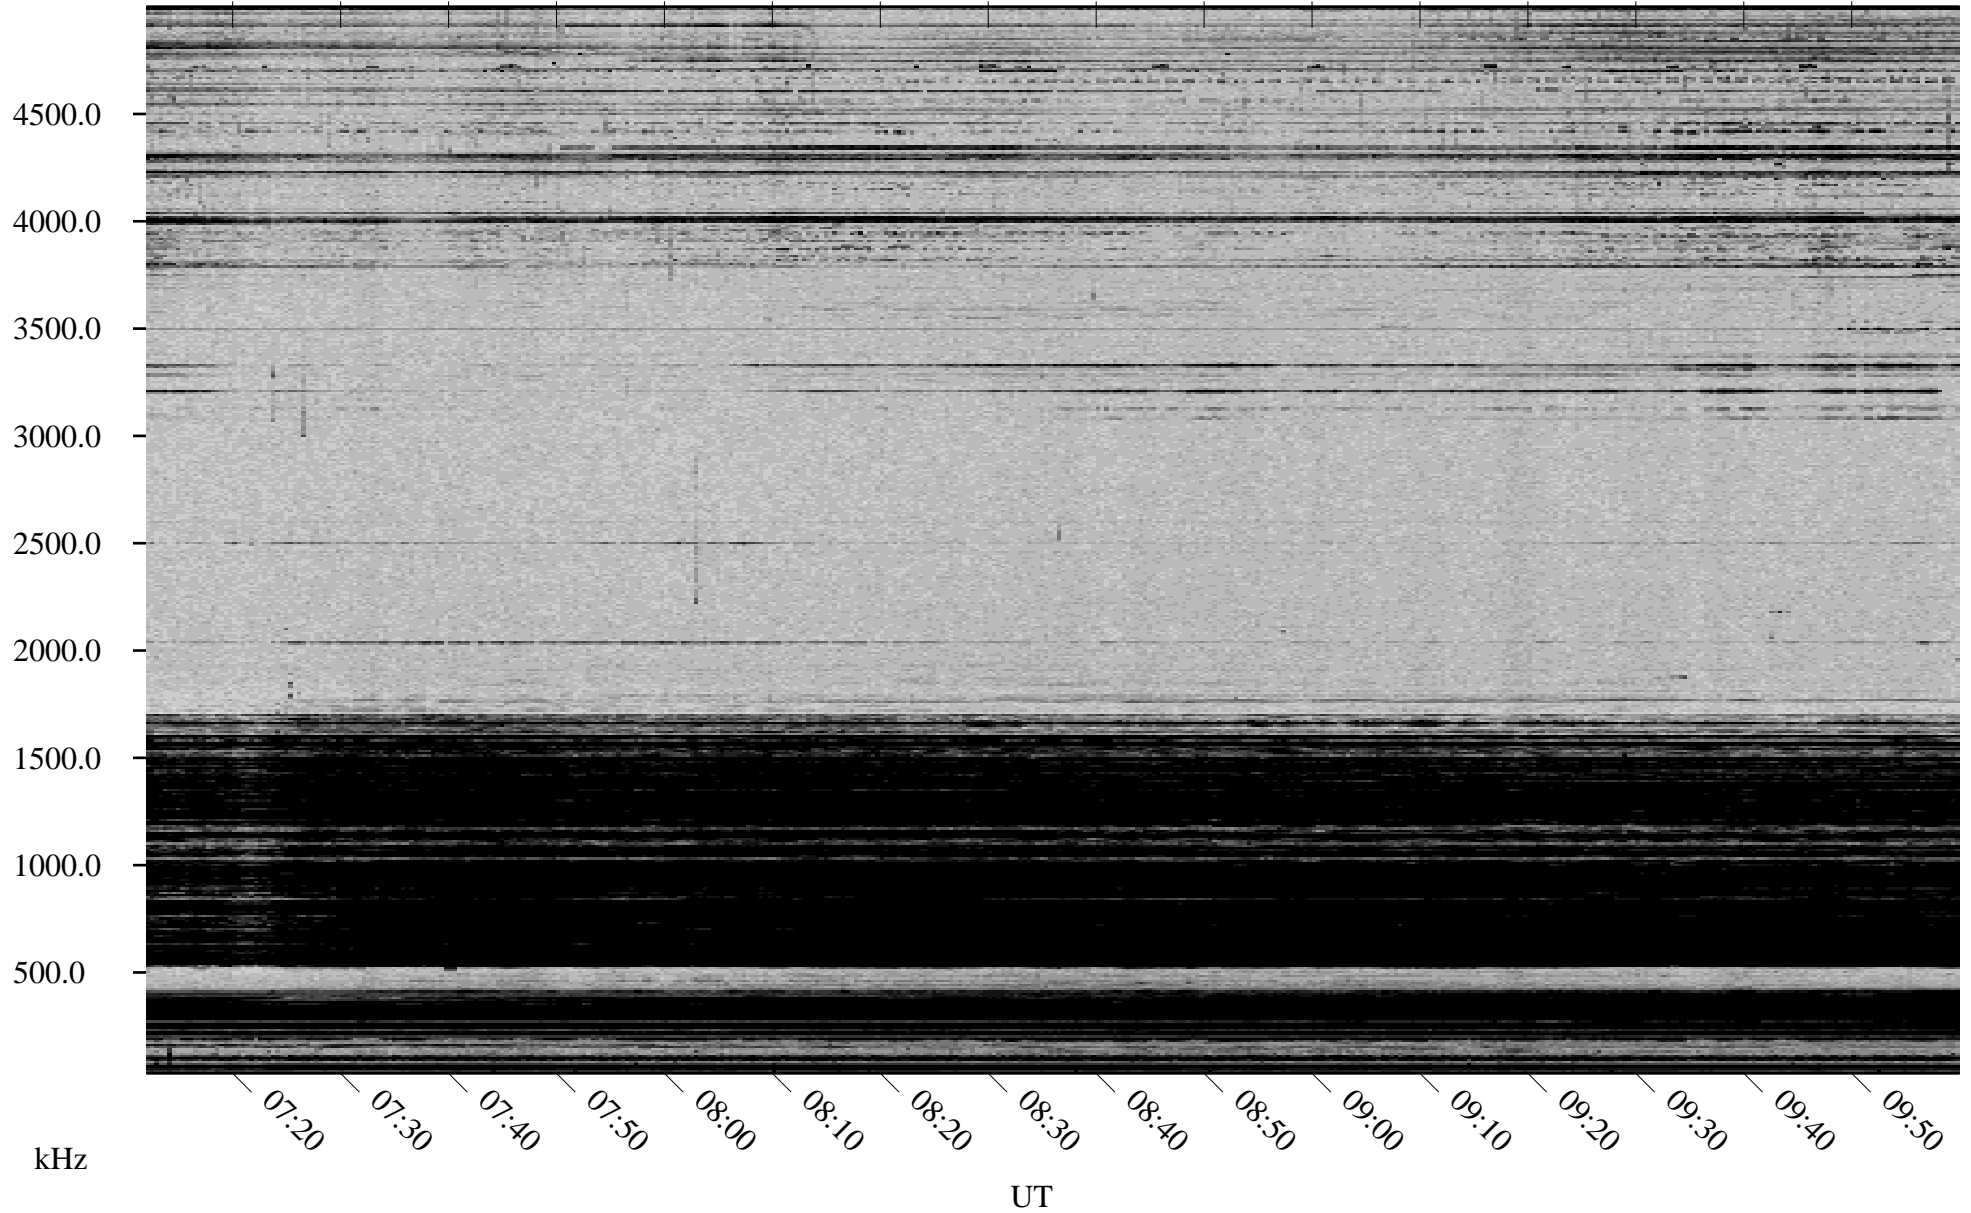

12/20/2002 Churchill, Manitoba

Linear Scale Black = 161 White = 15

ch02354l.r02m max_12

Page 1

12/20/2002 Churchill, Manitoba

Linear Scale Black = 161 White = 15

ch02354l.r02m max_12

Page 2

12/21/2002 Churchill, Manitoba

Linear Scale Black = 161 White = 15

ch02354l.r02m max_12

Page 3

12/21/2002 Churchill, Manitoba

Linear Scale Black = 161 White = 15

ch02354l.r02m max_12

Page 4

12/21/2002 Churchill, Manitoba

Linear Scale Black = 161 White = 15

ch02354l.r02m max_12

12/21/2002 Churchill, Manitoba

Linear Scale Black = 161 White = 15

ch02354l.r02m max_12

Page 6

12/21/2002 Churchill, Manitoba

Linear Scale Black = 161 White = 15

ch02354l.r02m max_12

Page 7

12/21/2002 Churchill, Manitoba

Linear Scale Black = 161 White = 15

ch02354l.r02m max_12