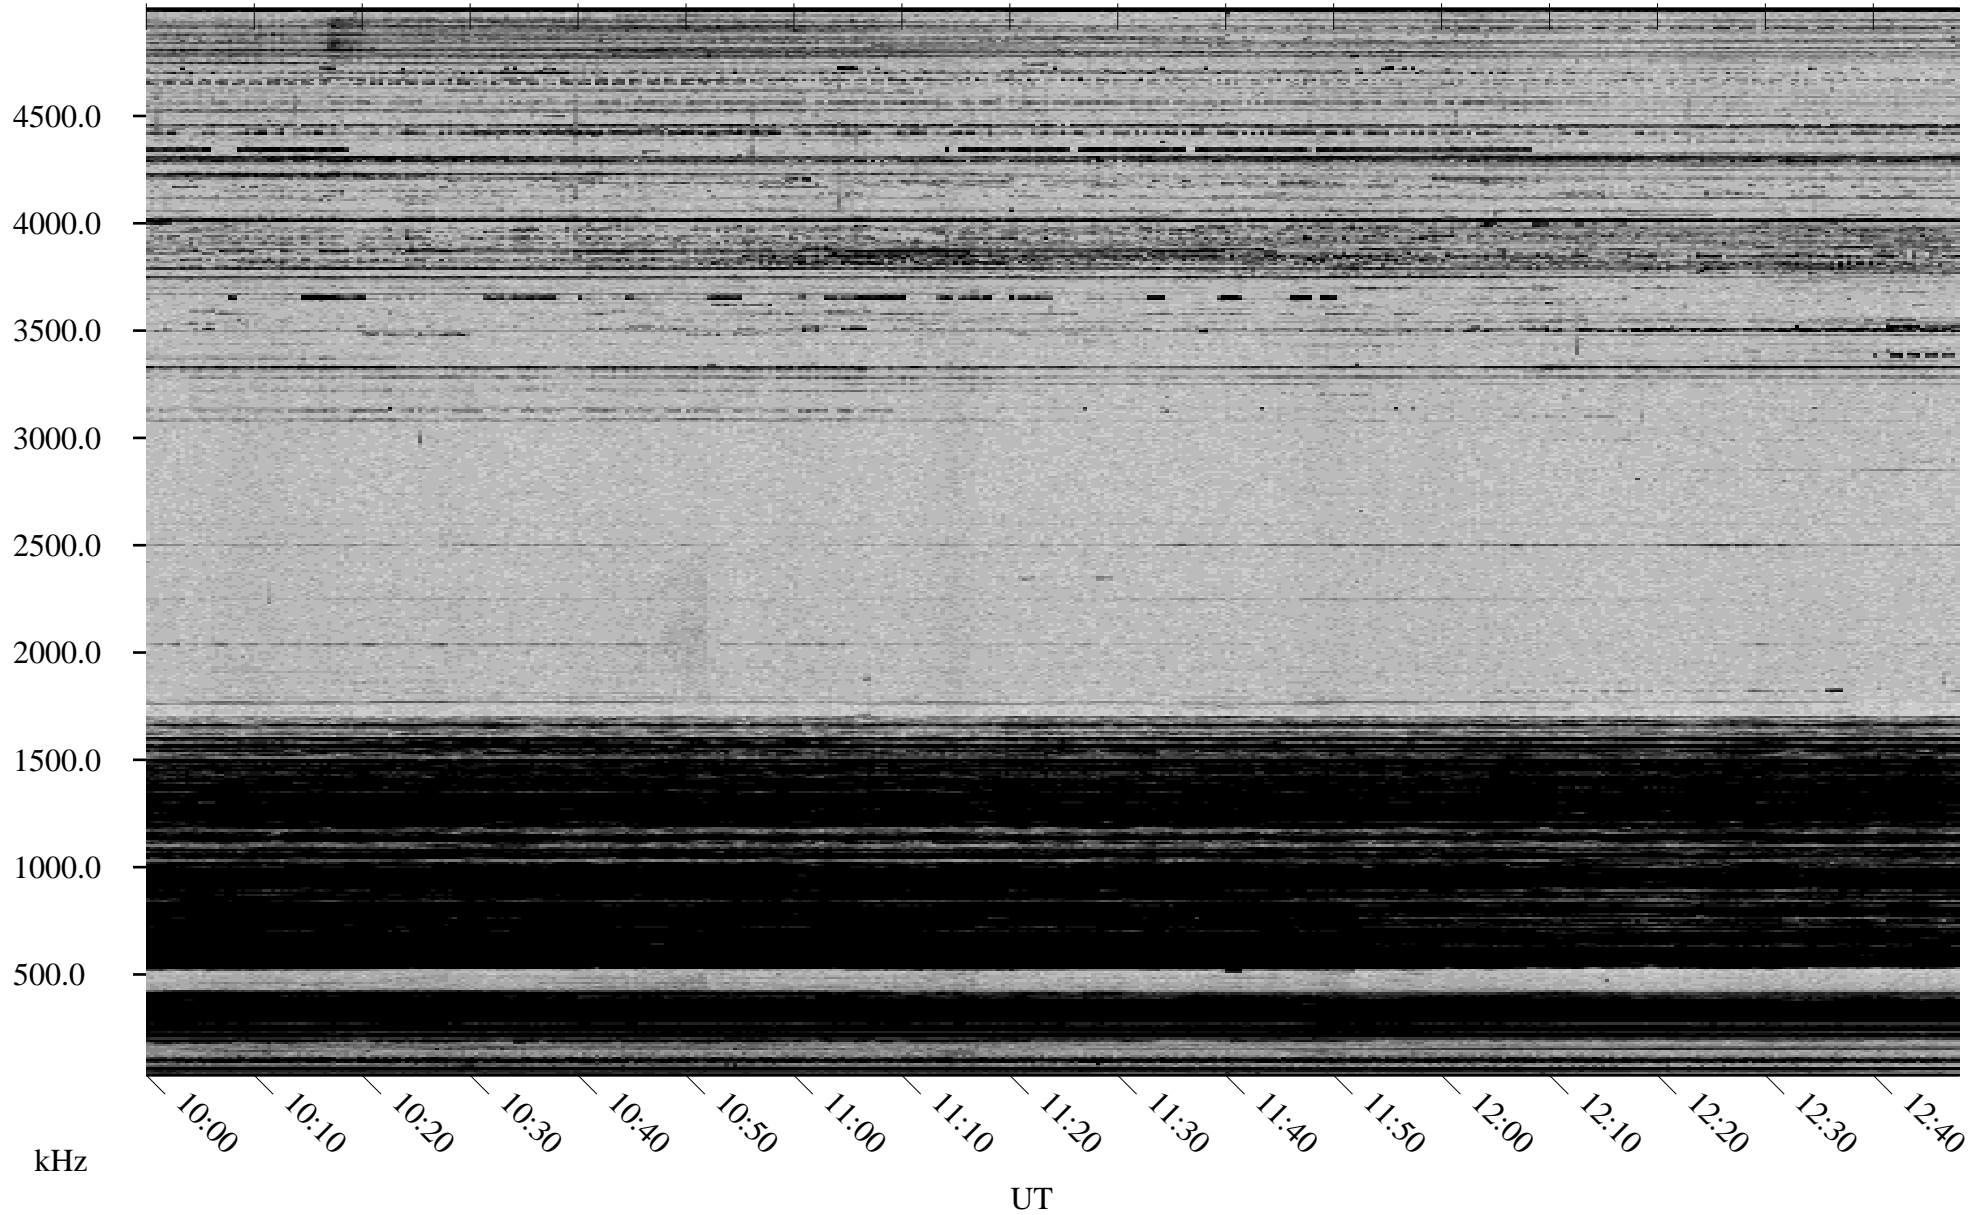

12/20/2002 Churchill, Manitoba

Linear Scale Black = 161 White = 15

ch02354l.r02m max_12

Page 1

12/20/2002 Churchill, Manitoba

Linear Scale Black = 161 White = 15

ch02354l.r02m max_12

Page 2

12/21/2002 Churchill, Manitoba

Linear Scale Black = 161 White = 15

ch02354l.r02m max_12

Page 3

12/21/2002 Churchill, Manitoba

Linear Scale Black = 161 White = 15

ch02354l.r02m max_12

Page 4

12/21/2002 Churchill, Manitoba

Linear Scale Black = 161 White = 15

ch02354l.r02m max_12

12/21/2002 Churchill, Manitoba

Linear Scale Black = 161 White = 15

ch02354l.r02m max_12

Page 6

12/21/2002 Churchill, Manitoba

Linear Scale Black = 161 White = 15

ch02354l.r02m max_12

Page 7

12/21/2002 Churchill, Manitoba

Linear Scale Black = 161 White = 15

ch02354l.r02m max_12