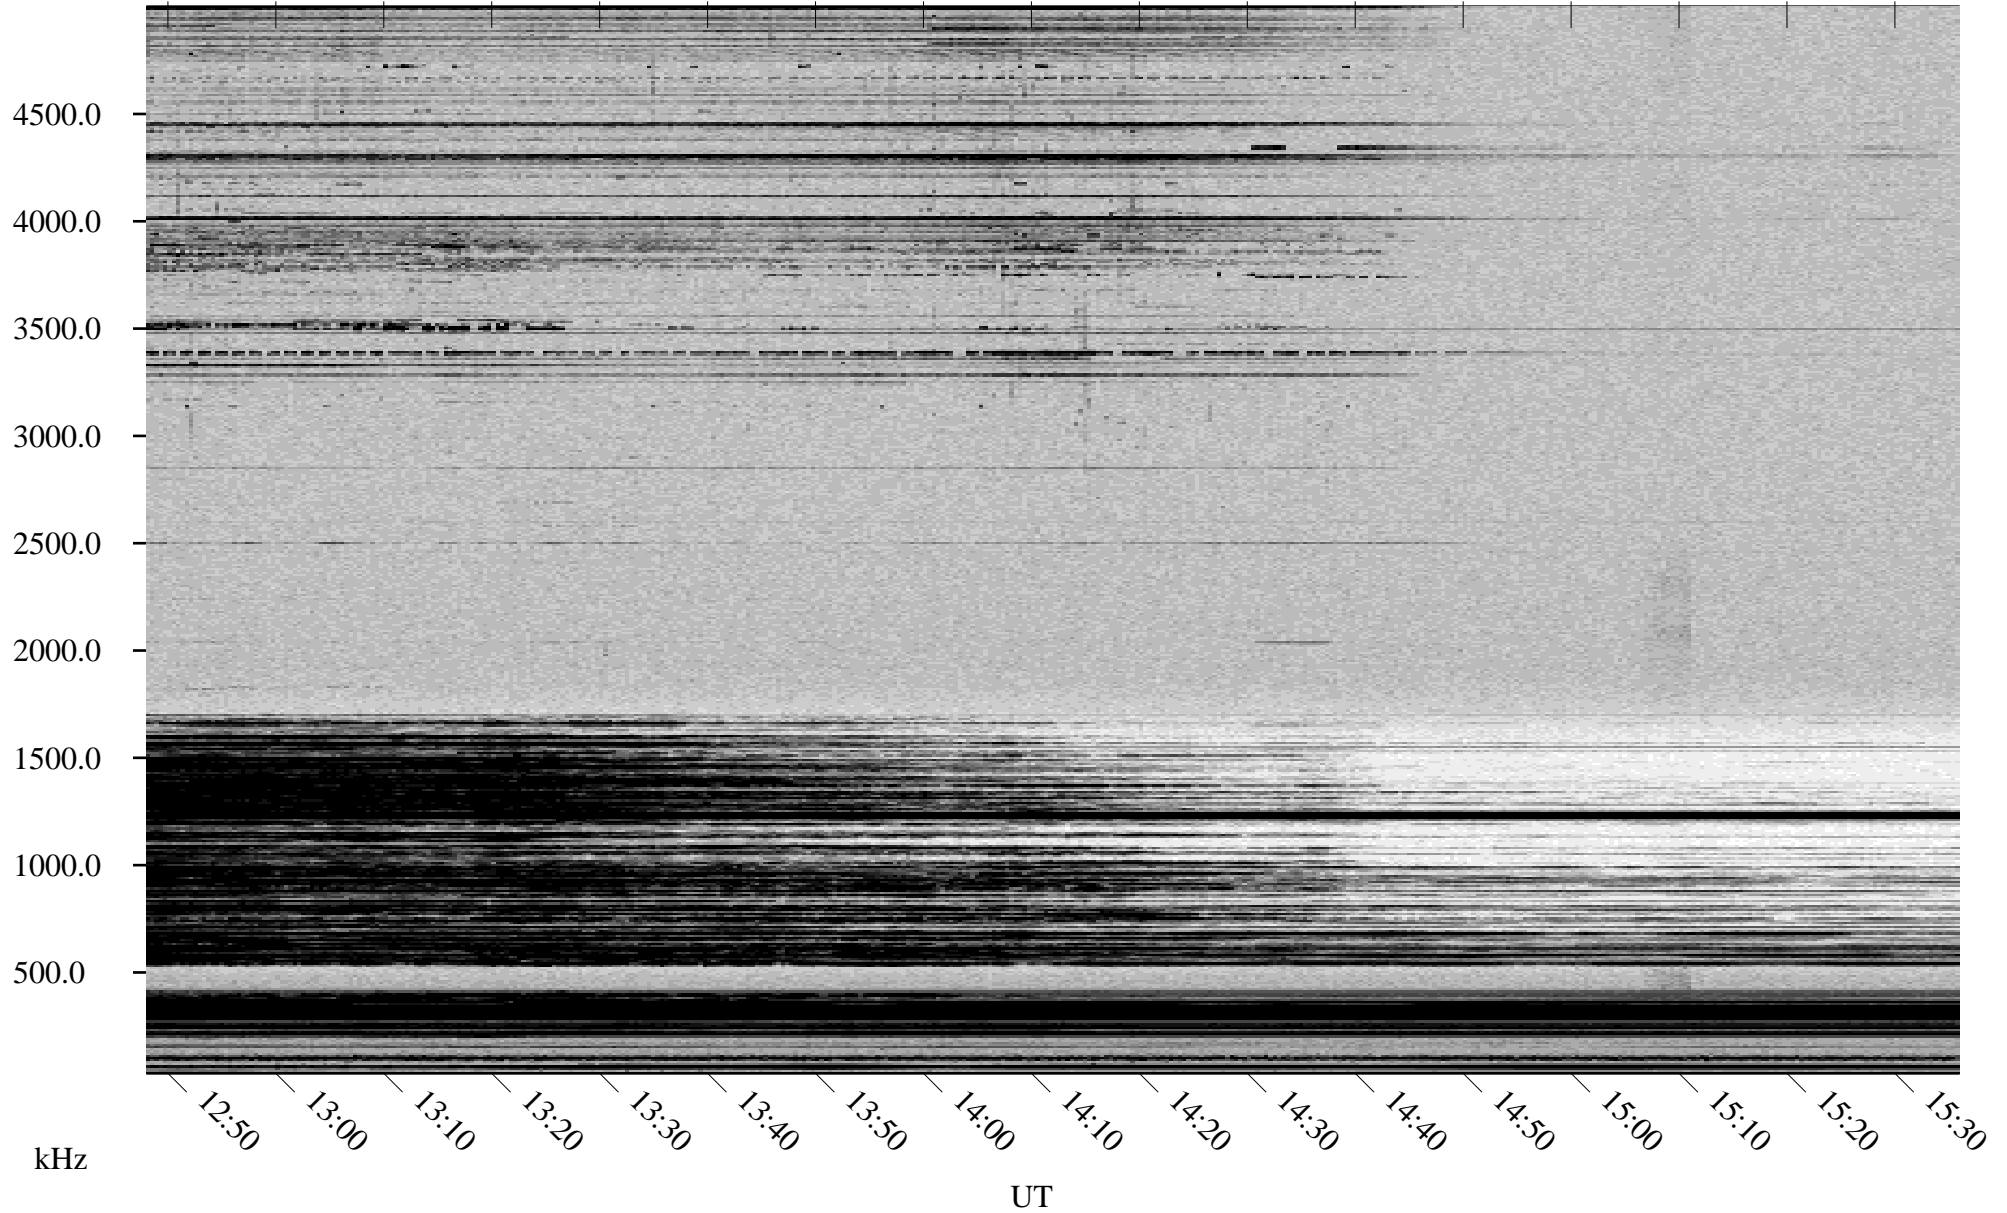

12/20/2002 Churchill, Manitoba

Linear Scale Black = 161 White = 15

ch02354l.r02m max_12

Page 1

12/20/2002 Churchill, Manitoba

Linear Scale Black = 161 White = 15

ch02354l.r02m max_12

Page 2

12/21/2002 Churchill, Manitoba

Linear Scale Black = 161 White = 15

ch02354l.r02m max_12

Page 3

12/21/2002 Churchill, Manitoba

Linear Scale Black = 161 White = 15

ch02354l.r02m max_12

Page 4

12/21/2002 Churchill, Manitoba

Linear Scale Black = 161 White = 15

ch02354l.r02m max_12

12/21/2002 Churchill, Manitoba

Linear Scale Black = 161 White = 15

ch02354l.r02m max_12

Page 6

12/21/2002 Churchill, Manitoba

Linear Scale Black = 161 White = 15

ch02354l.r02m max_12

Page 7

12/21/2002 Churchill, Manitoba

Linear Scale Black = 161 White = 15

ch02354l.r02m max_12