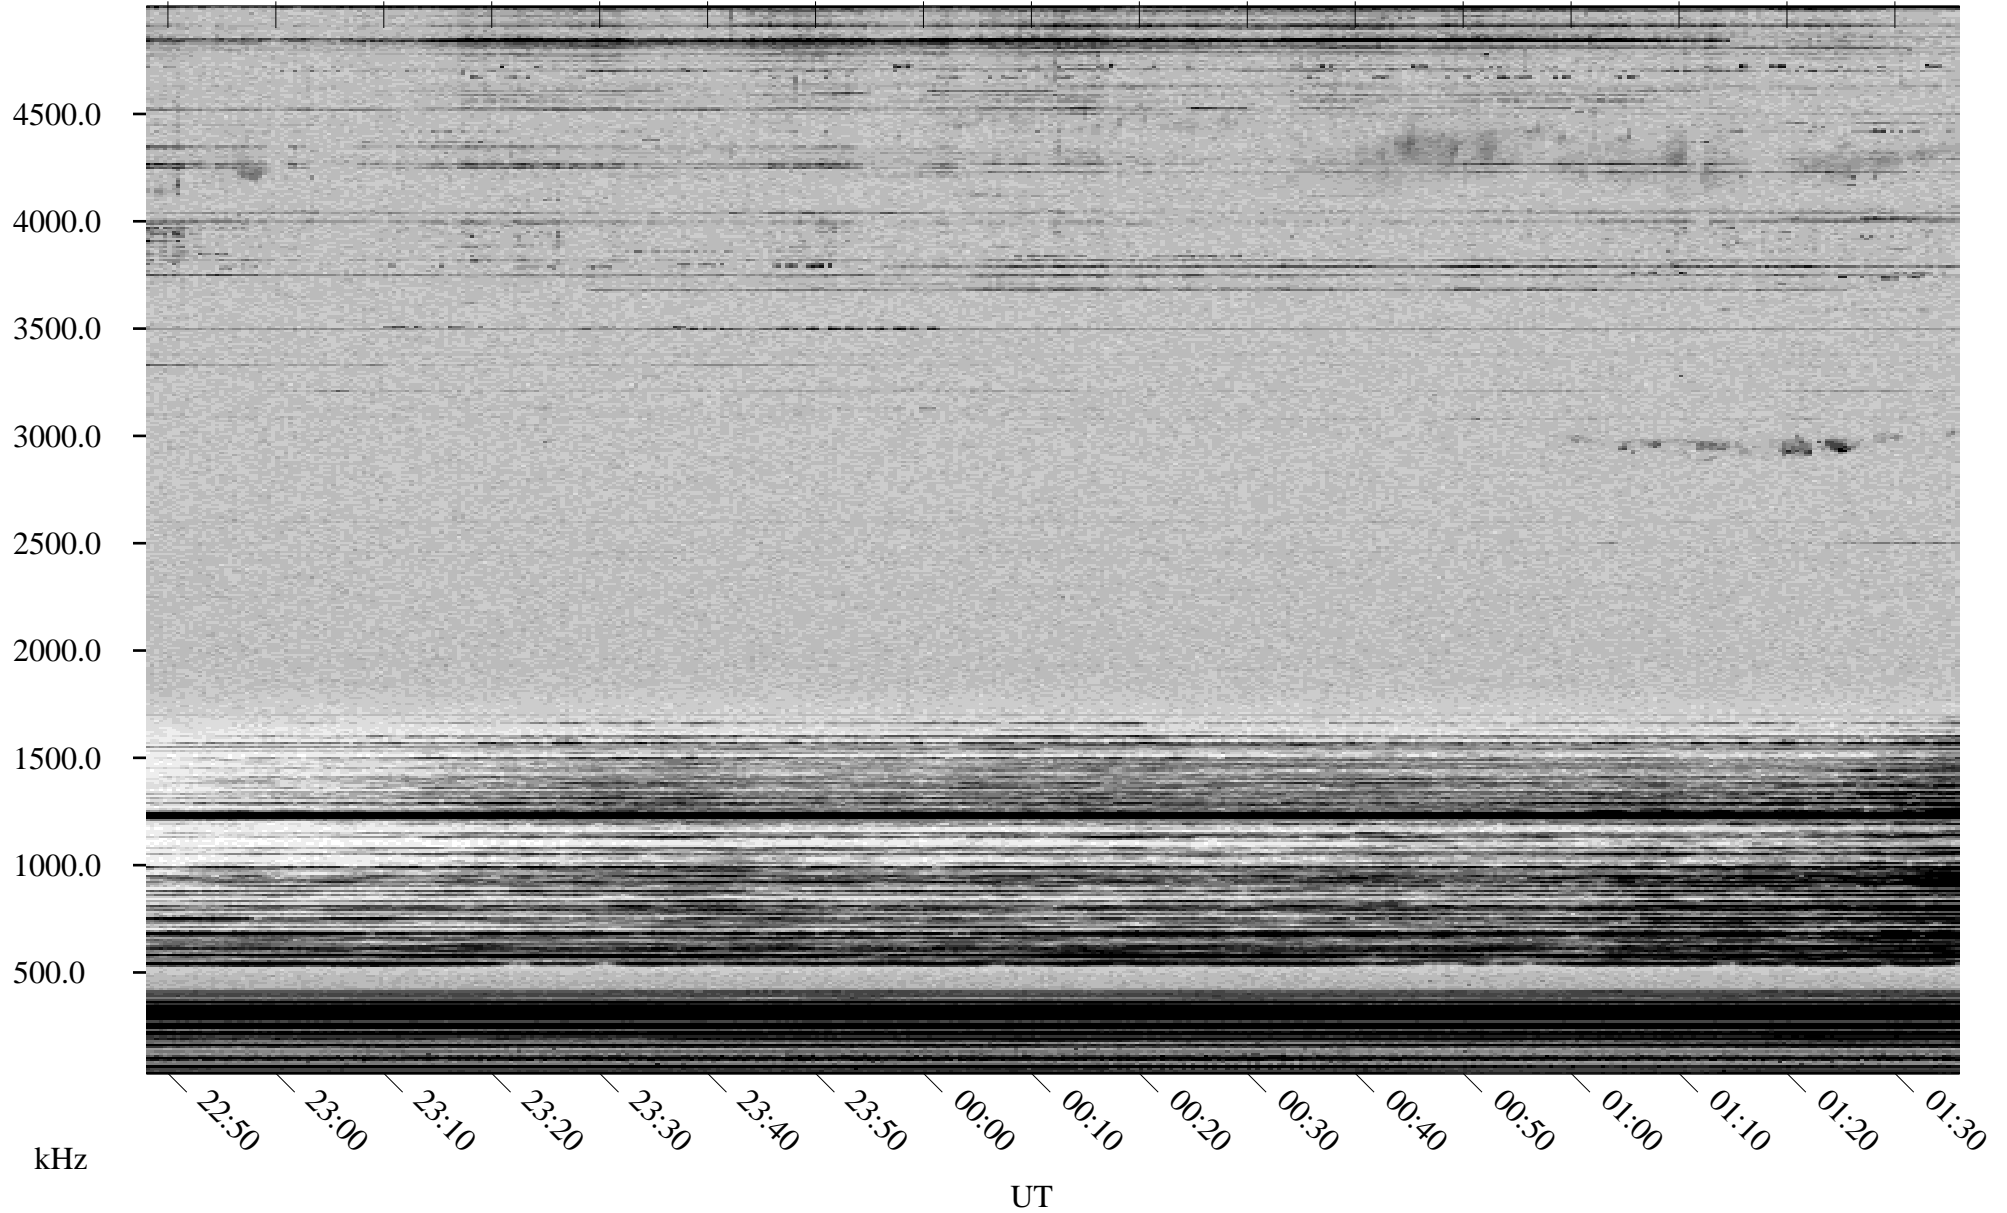

12/20/2002 Churchill, Manitoba

Linear Scale Black = 161 White = 15

ch02354l.r02m max_12

Page 1

12/20/2002 Churchill, Manitoba

Linear Scale Black = 161 White = 15

ch02354l.r02m max_12

Page 2

12/21/2002 Churchill, Manitoba

Linear Scale Black = 161 White = 15

ch02354l.r02m max_12

Page 3

12/21/2002 Churchill, Manitoba

Linear Scale Black = 161 White = 15

ch02354l.r02m max_12

Page 4

12/21/2002 Churchill, Manitoba

Linear Scale Black = 161 White = 15

ch02354l.r02m max_12

12/21/2002 Churchill, Manitoba

Linear Scale Black = 161 White = 15

ch02354l.r02m max_12

Page 6

12/21/2002 Churchill, Manitoba

Linear Scale Black = 161 White = 15

ch02354l.r02m max_12

Page 7

12/21/2002 Churchill, Manitoba

Linear Scale Black = 161 White = 15

ch02354l.r02m max_12