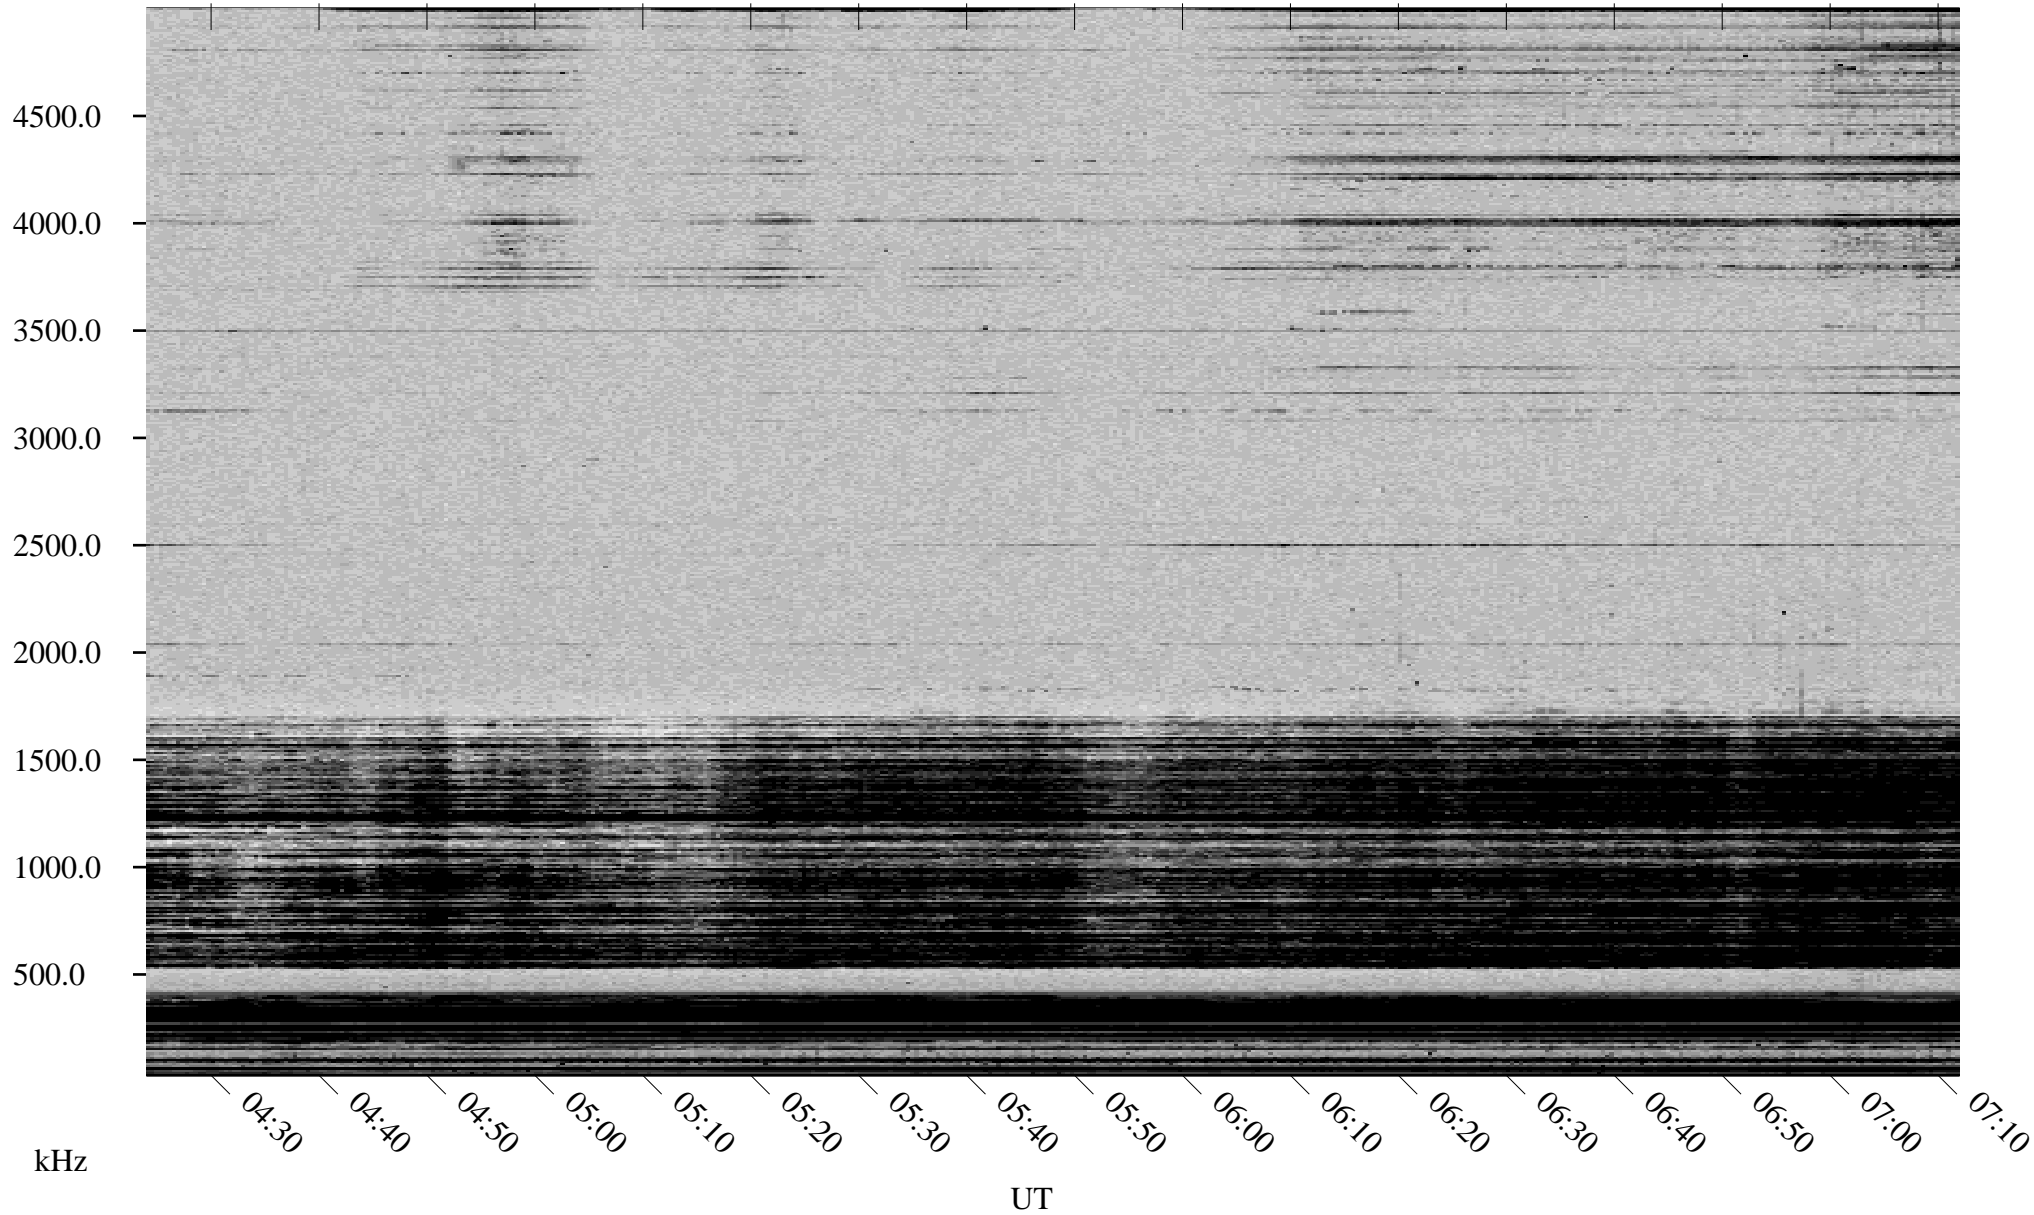

12/20/2002 Churchill, Manitoba

Linear Scale Black = 161 White = 15

ch02354l.r02m max_12

Page 1

12/20/2002 Churchill, Manitoba

Linear Scale Black = 161 White = 15

ch02354l.r02m max_12

Page 2

12/21/2002 Churchill, Manitoba

Linear Scale Black = 161 White = 15

ch02354l.r02m max_12

Page 3

12/21/2002 Churchill, Manitoba

Linear Scale Black = 161 White = 15

ch02354l.r02m max_12

Page 4

12/21/2002 Churchill, Manitoba

Linear Scale Black = 161 White = 15

ch02354l.r02m max_12

12/21/2002 Churchill, Manitoba

Linear Scale Black = 161 White = 15

ch02354l.r02m max_12

Page 6

12/21/2002 Churchill, Manitoba

Linear Scale Black = 161 White = 15

ch02354l.r02m max_12

Page 7

12/21/2002 Churchill, Manitoba

Linear Scale Black = 161 White = 15

ch02354l.r02m max_12