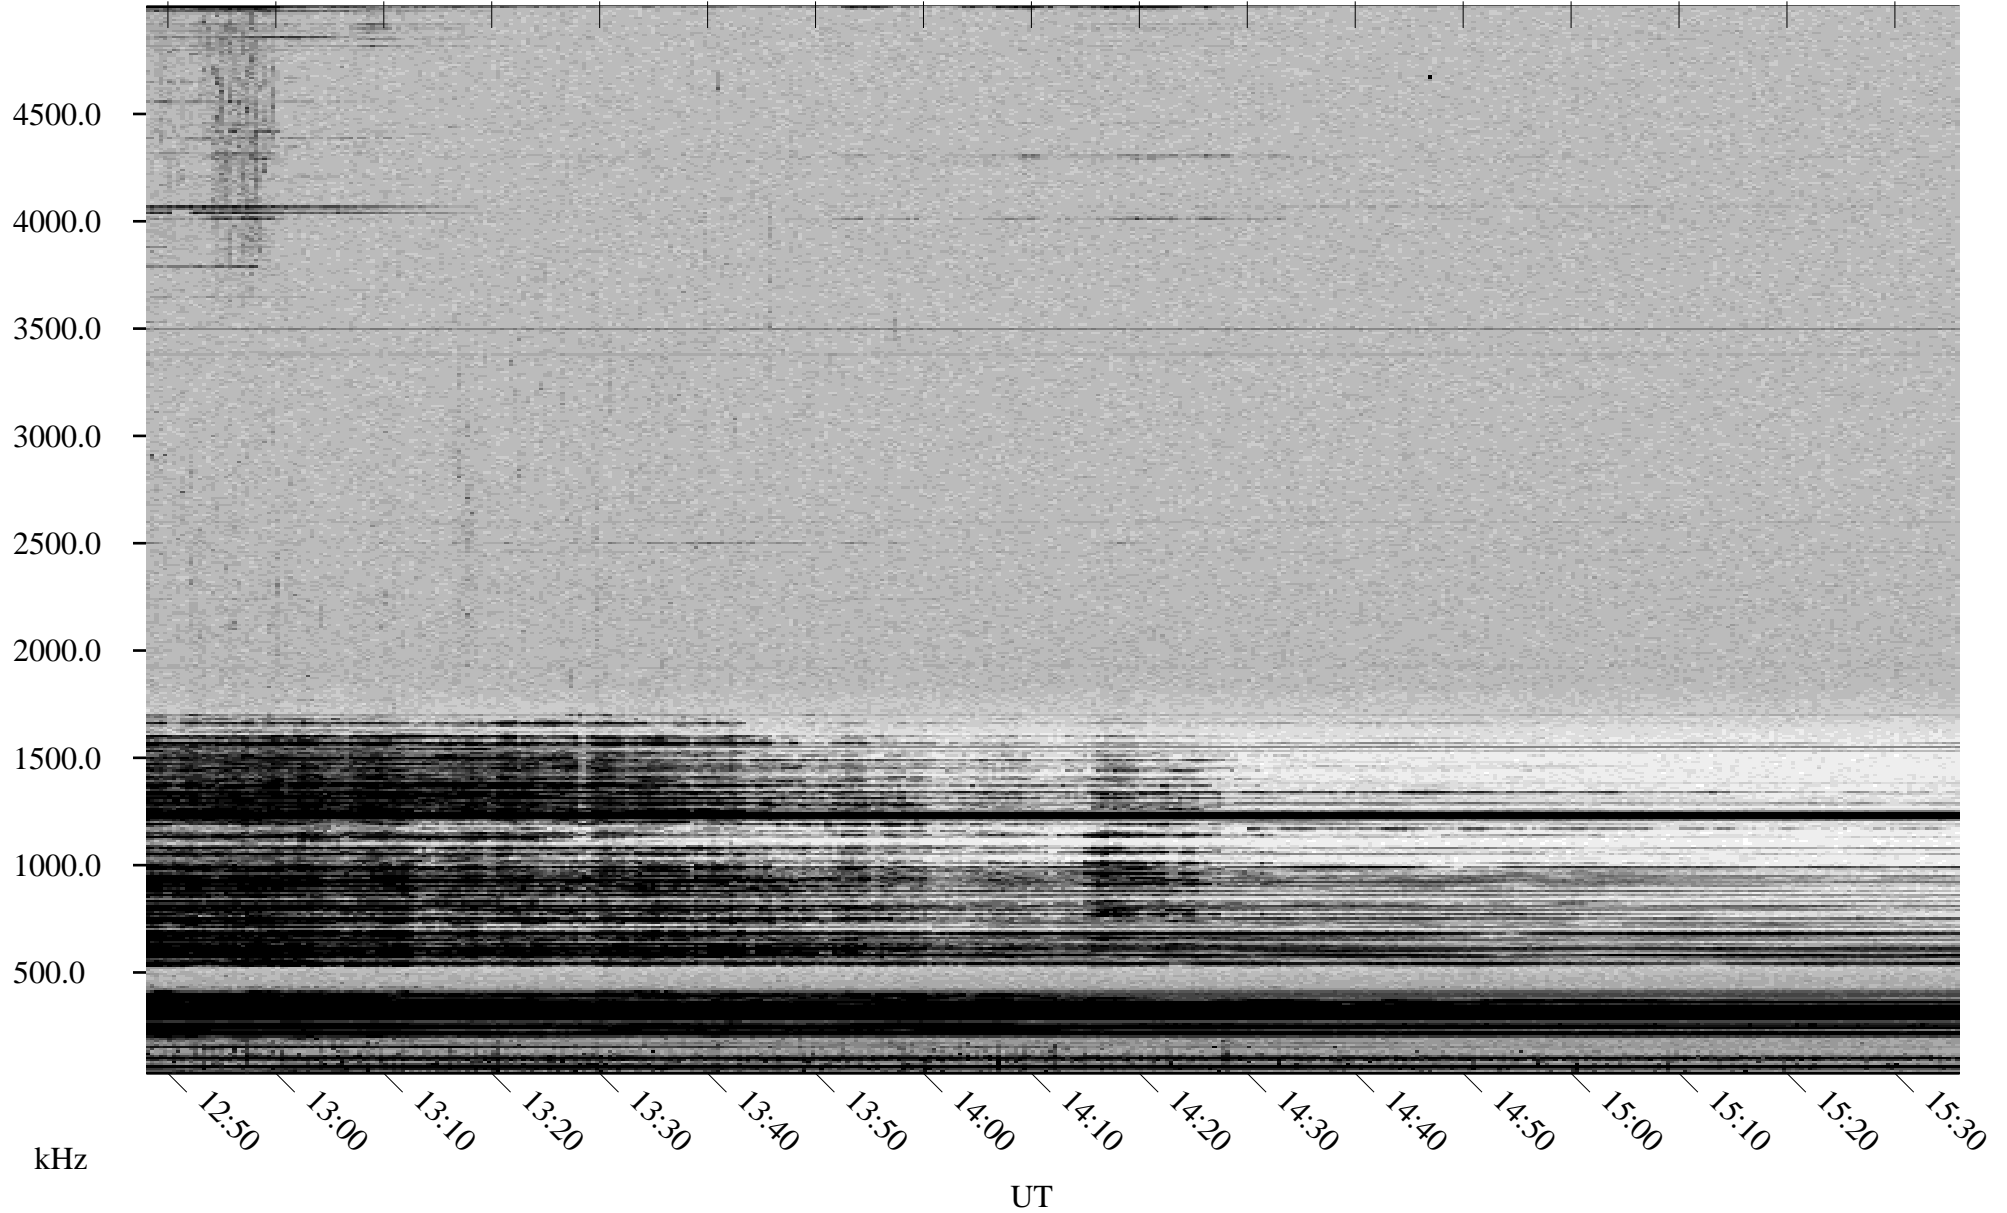

12/22/2002 Churchill, Manitoba

Linear Scale Black = 161 White = 15

ch02356l.r00m max_12

Page 1

12/22/2002 Churchill, Manitoba

Linear Scale Black = 161 White = 15

ch02356l.r00m max_12

Page 2

12/23/2002 Churchill, Manitoba

Linear Scale Black = 161 White = 15

ch02356l.r00m max_12

Page 3

12/23/2002 Churchill, Manitoba

Linear Scale Black = 161 White = 15

ch02356l.r00m max_12

Page 4

12/23/2002 Churchill, Manitoba

Linear Scale Black = 161 White = 15

ch02356l.r00m max_12

Page 5

12/23/2002 Churchill, Manitoba

Linear Scale Black = 161 White = 15

ch02356l.r00m max_12

Page 6

12/23/2002 Churchill, Manitoba

Linear Scale Black = 161 White = 15

ch02356l.r00m max_12

Page 7

12/23/2002 Churchill, Manitoba

Linear Scale Black = 161 White = 15

ch02356l.r00m max_12

Page 8