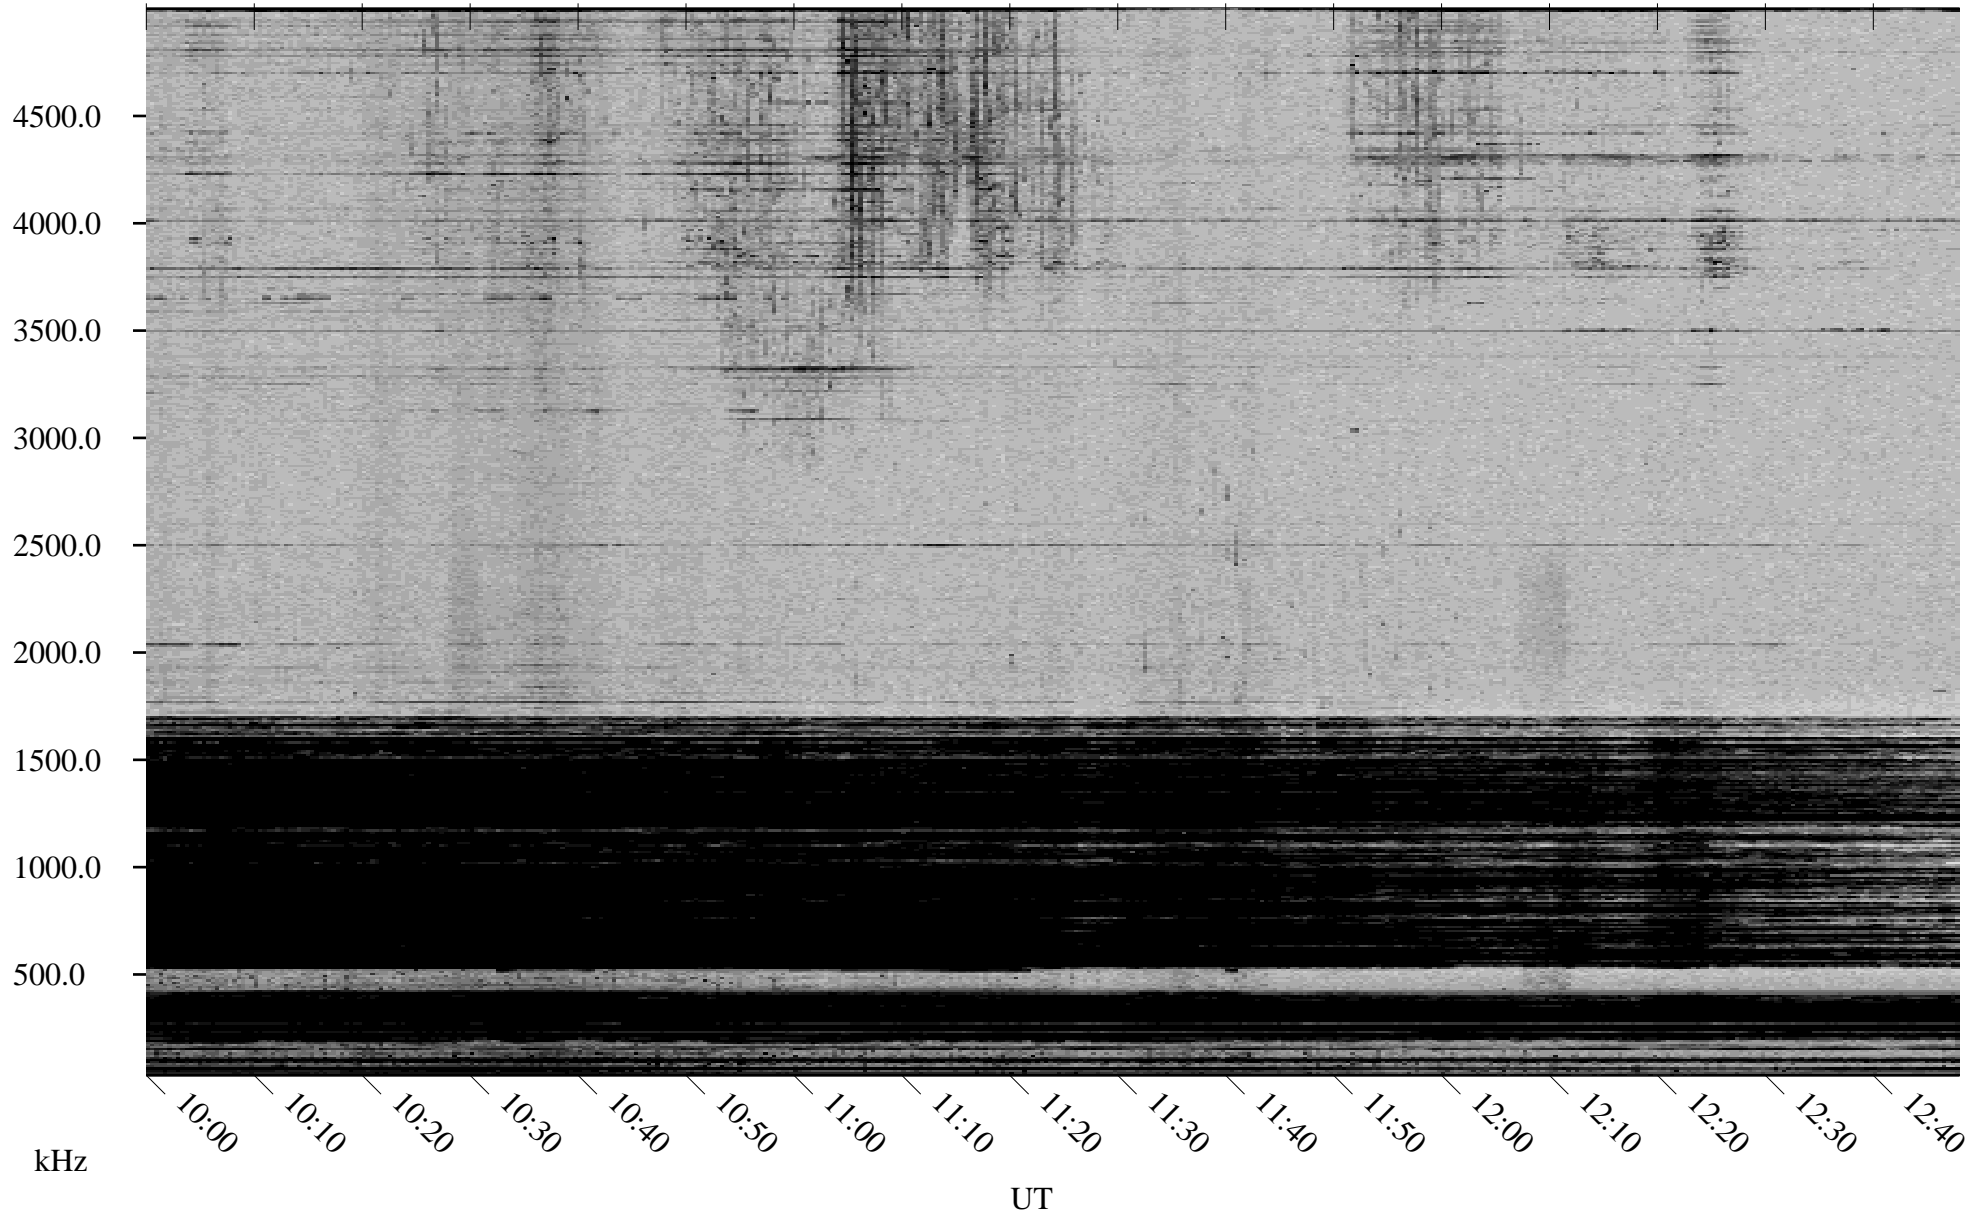

12/24/2002 Churchill, Manitoba

Linear Scale Black = 161 White = 15

ch02358l.r00m max_12

Page 1

12/24/2002 Churchill, Manitoba

Linear Scale Black = 161 White = 15

ch02358l.r00m max_12

Page 2

12/25/2002 Churchill, Manitoba

Linear Scale Black = 161 White = 15

ch02358l.r00m max_12

Page 3

12/25/2002 Churchill, Manitoba

Linear Scale Black = 161 White = 15

ch02358l.r00m max_12

Page 4

12/25/2002 Churchill, Manitoba

Linear Scale Black = 161 White = 15

ch02358l.r00m max_12

Page 5

12/25/2002 Churchill, Manitoba

Linear Scale Black = 161 White = 15

ch02358l.r00m max_12

Page 6

12/25/2002 Churchill, Manitoba

Linear Scale Black = 161 White = 15

ch02358l.r00m max_12

Page 7

12/25/2002 Churchill, Manitoba

Linear Scale Black = 161 White = 15

ch02358l.r00m max_12