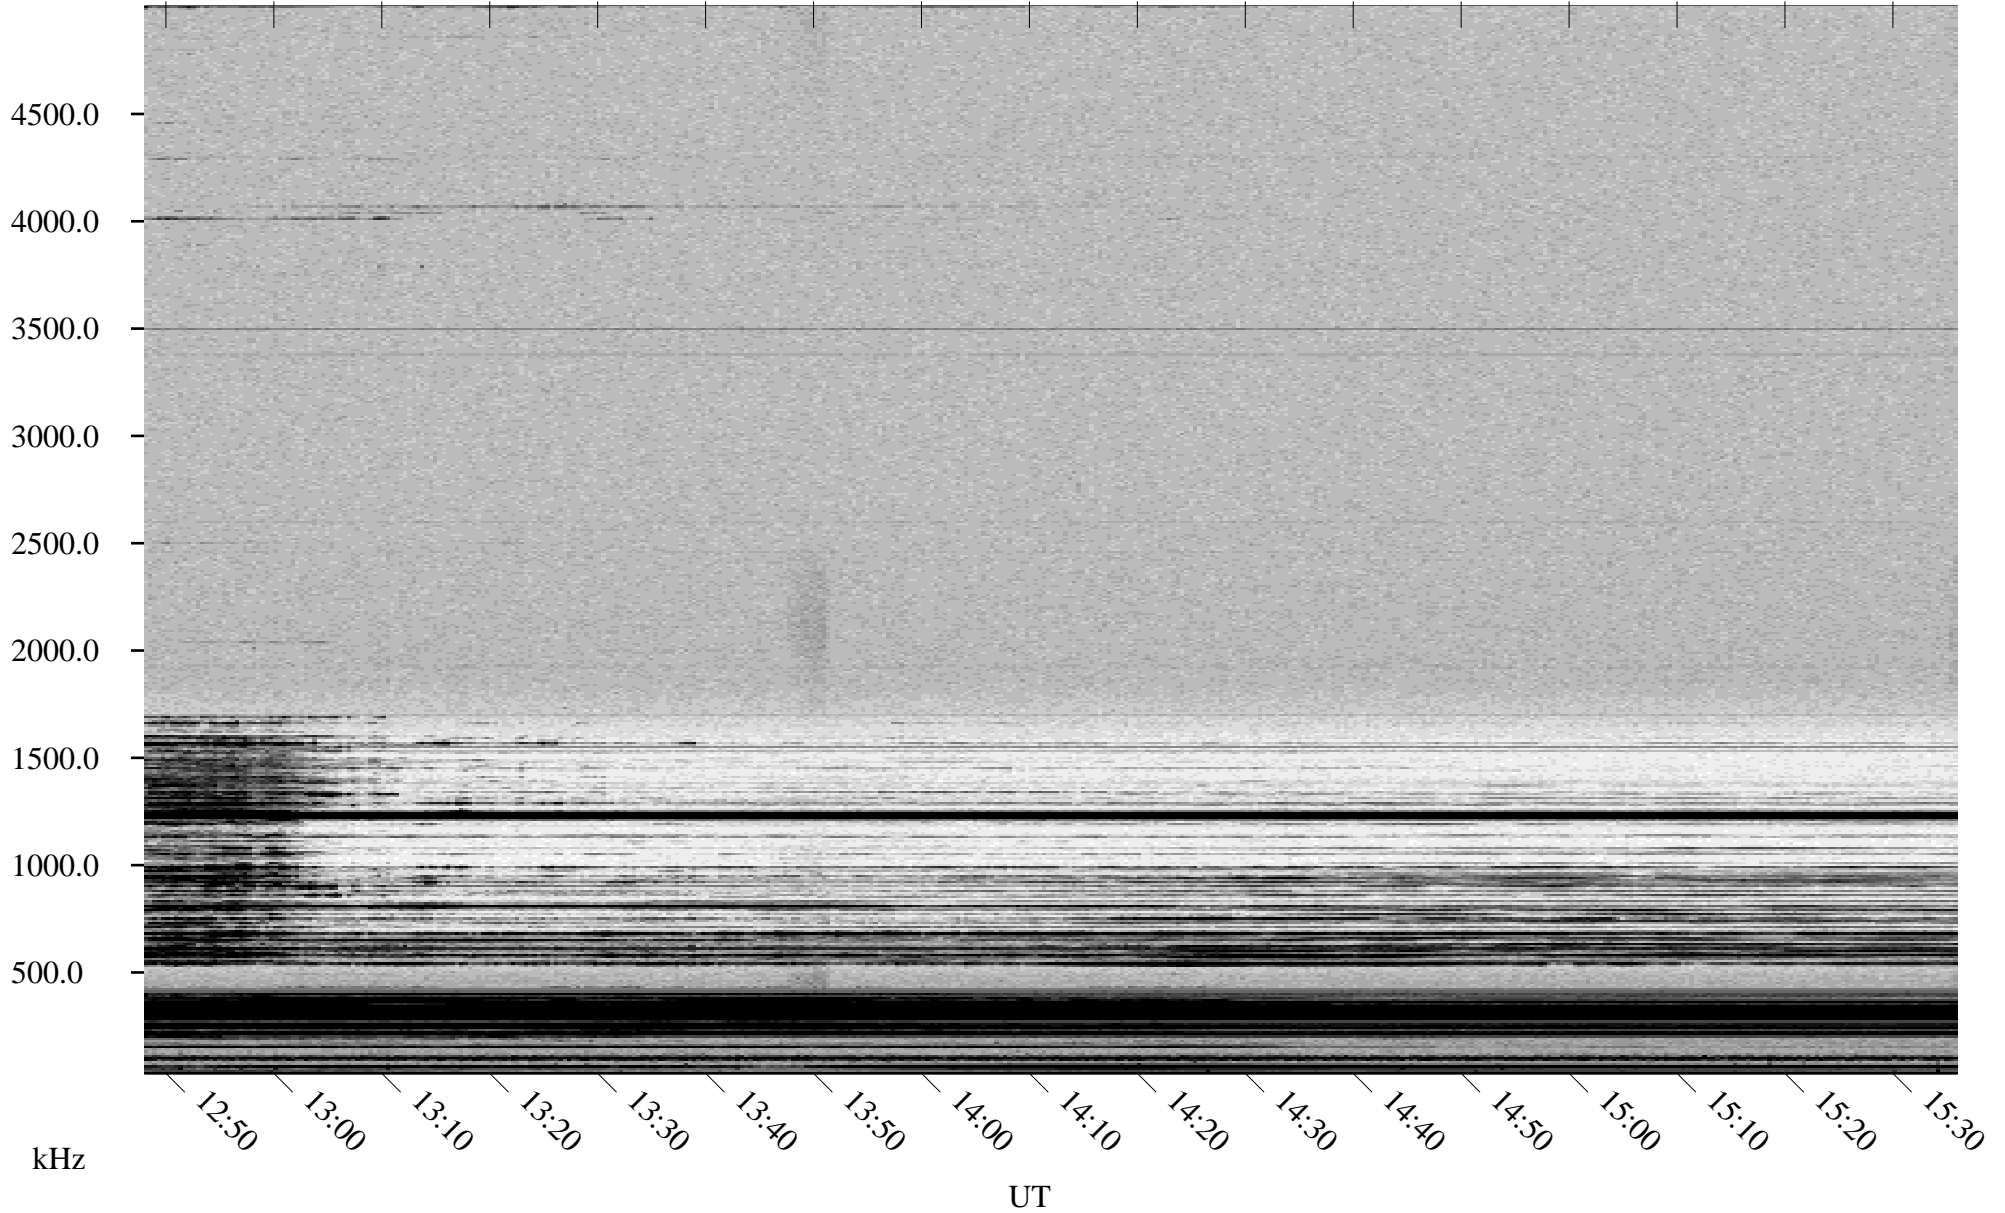

12/24/2002 Churchill, Manitoba

Linear Scale Black = 161 White = 15

ch02358l.r00m max_12

Page 1

12/24/2002 Churchill, Manitoba

Linear Scale Black = 161 White = 15

ch02358l.r00m max_12

Page 2

12/25/2002 Churchill, Manitoba

Linear Scale Black = 161 White = 15

ch02358l.r00m max_12

Page 3

12/25/2002 Churchill, Manitoba

Linear Scale Black = 161 White = 15

ch02358l.r00m max_12

Page 4

12/25/2002 Churchill, Manitoba

Linear Scale Black = 161 White = 15

ch02358l.r00m max_12

Page 5

12/25/2002 Churchill, Manitoba

Linear Scale Black = 161 White = 15

ch02358l.r00m max_12

Page 6

12/25/2002 Churchill, Manitoba

Linear Scale Black = 161 White = 15

ch02358l.r00m max_12

Page 7

12/25/2002 Churchill, Manitoba

Linear Scale Black = 161 White = 15

ch02358l.r00m max_12