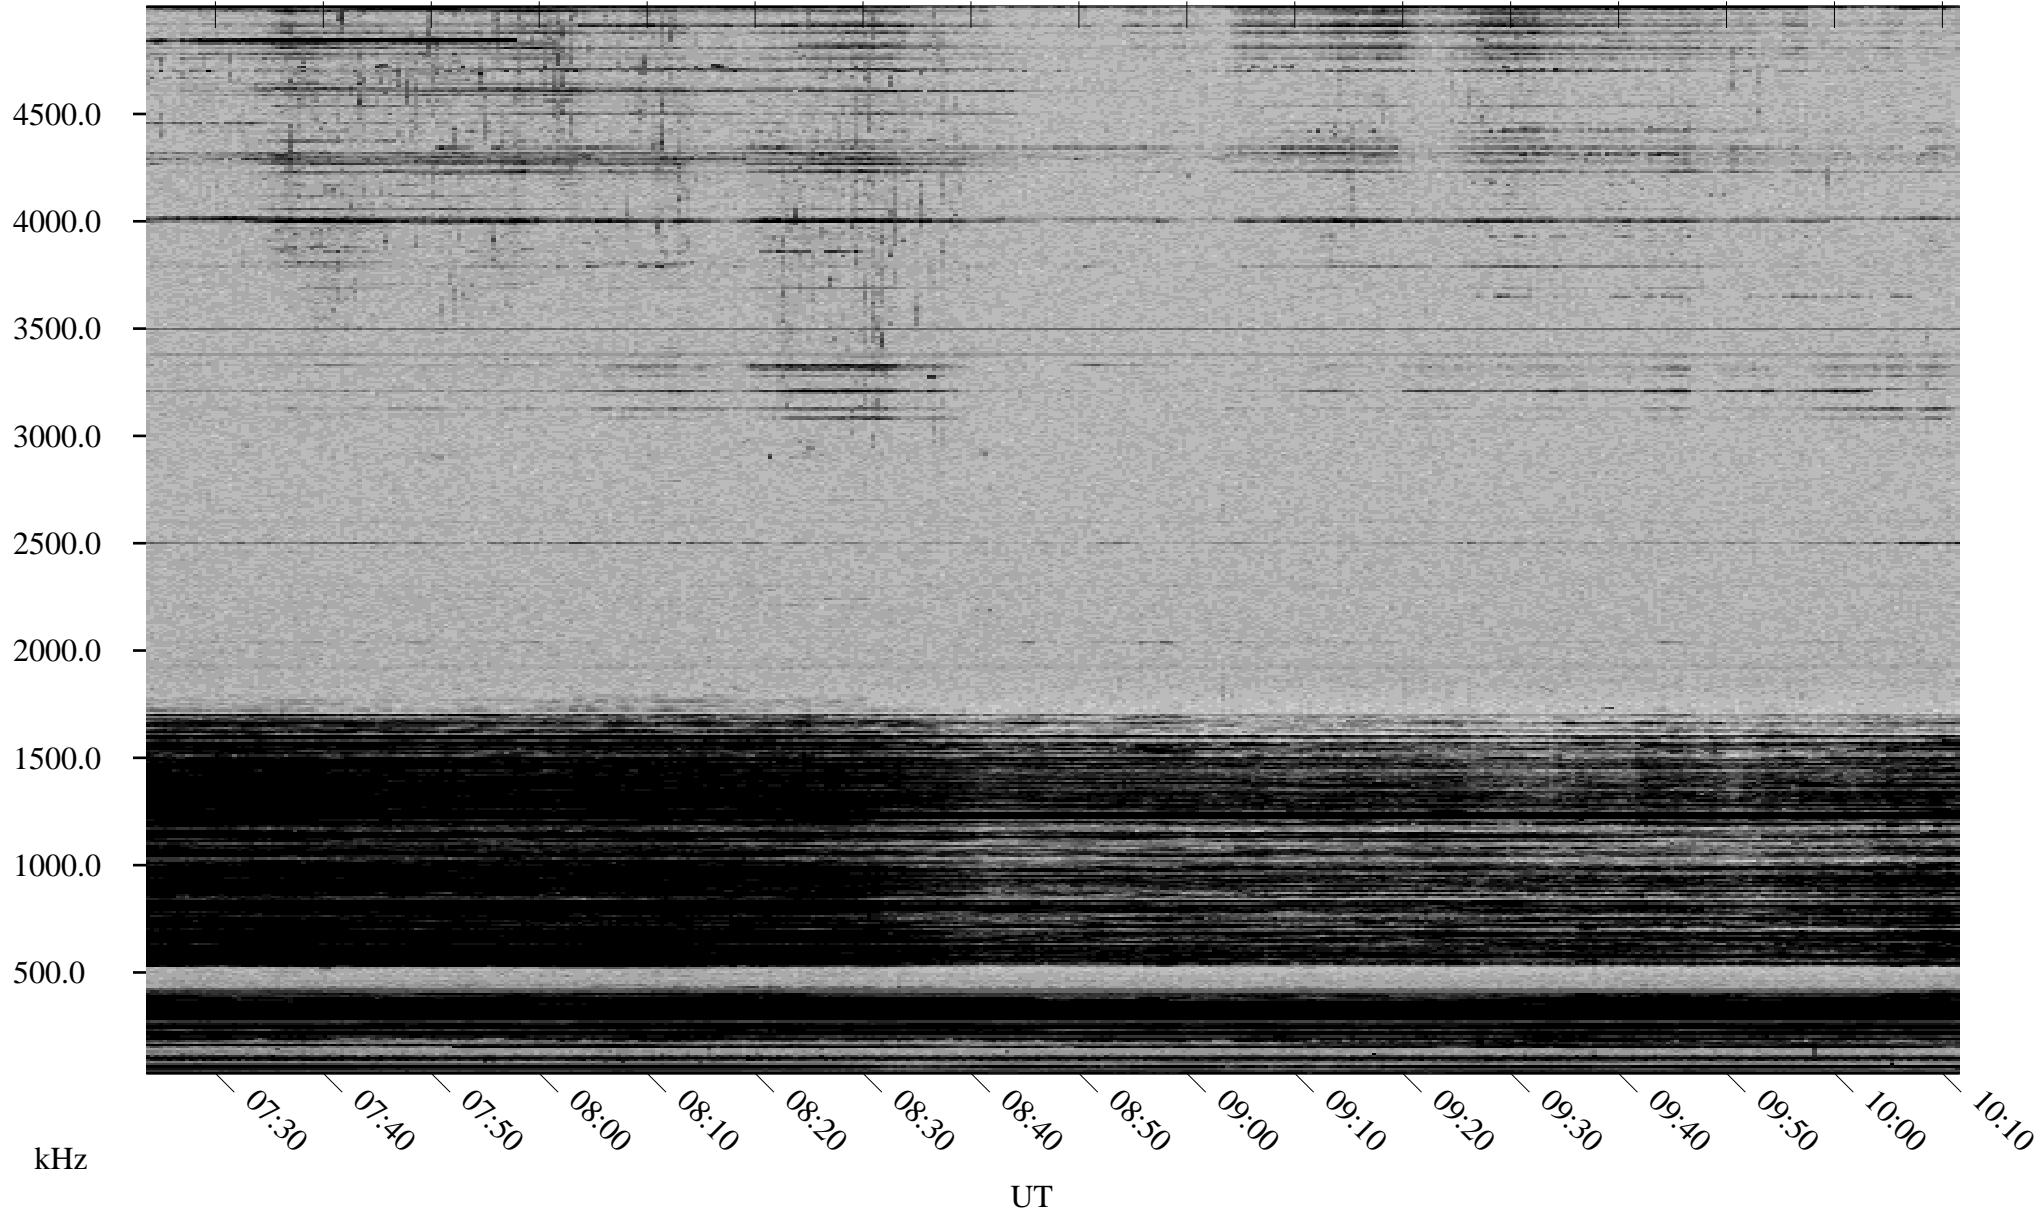

12/30/2002 Churchill, Manitoba

Linear Scale Black = 161 White = 15

ch02364l.r01m max_12

Page 1

12/30/2002 Churchill, Manitoba

Linear Scale Black = 161 White = 15

ch02364l.r01m max_12

Page 2

12/30/2002 Churchill, Manitoba

Linear Scale Black = 161 White = 15

ch02364l.r01m max_12

Page 3

12/30/2002 Churchill, Manitoba

Linear Scale Black = 161 White = 15

ch02364l.r01m max_12

Page 4

12/30/2002 Churchill, Manitoba

Linear Scale Black = 161 White = 15

ch02364l.r01m max_12