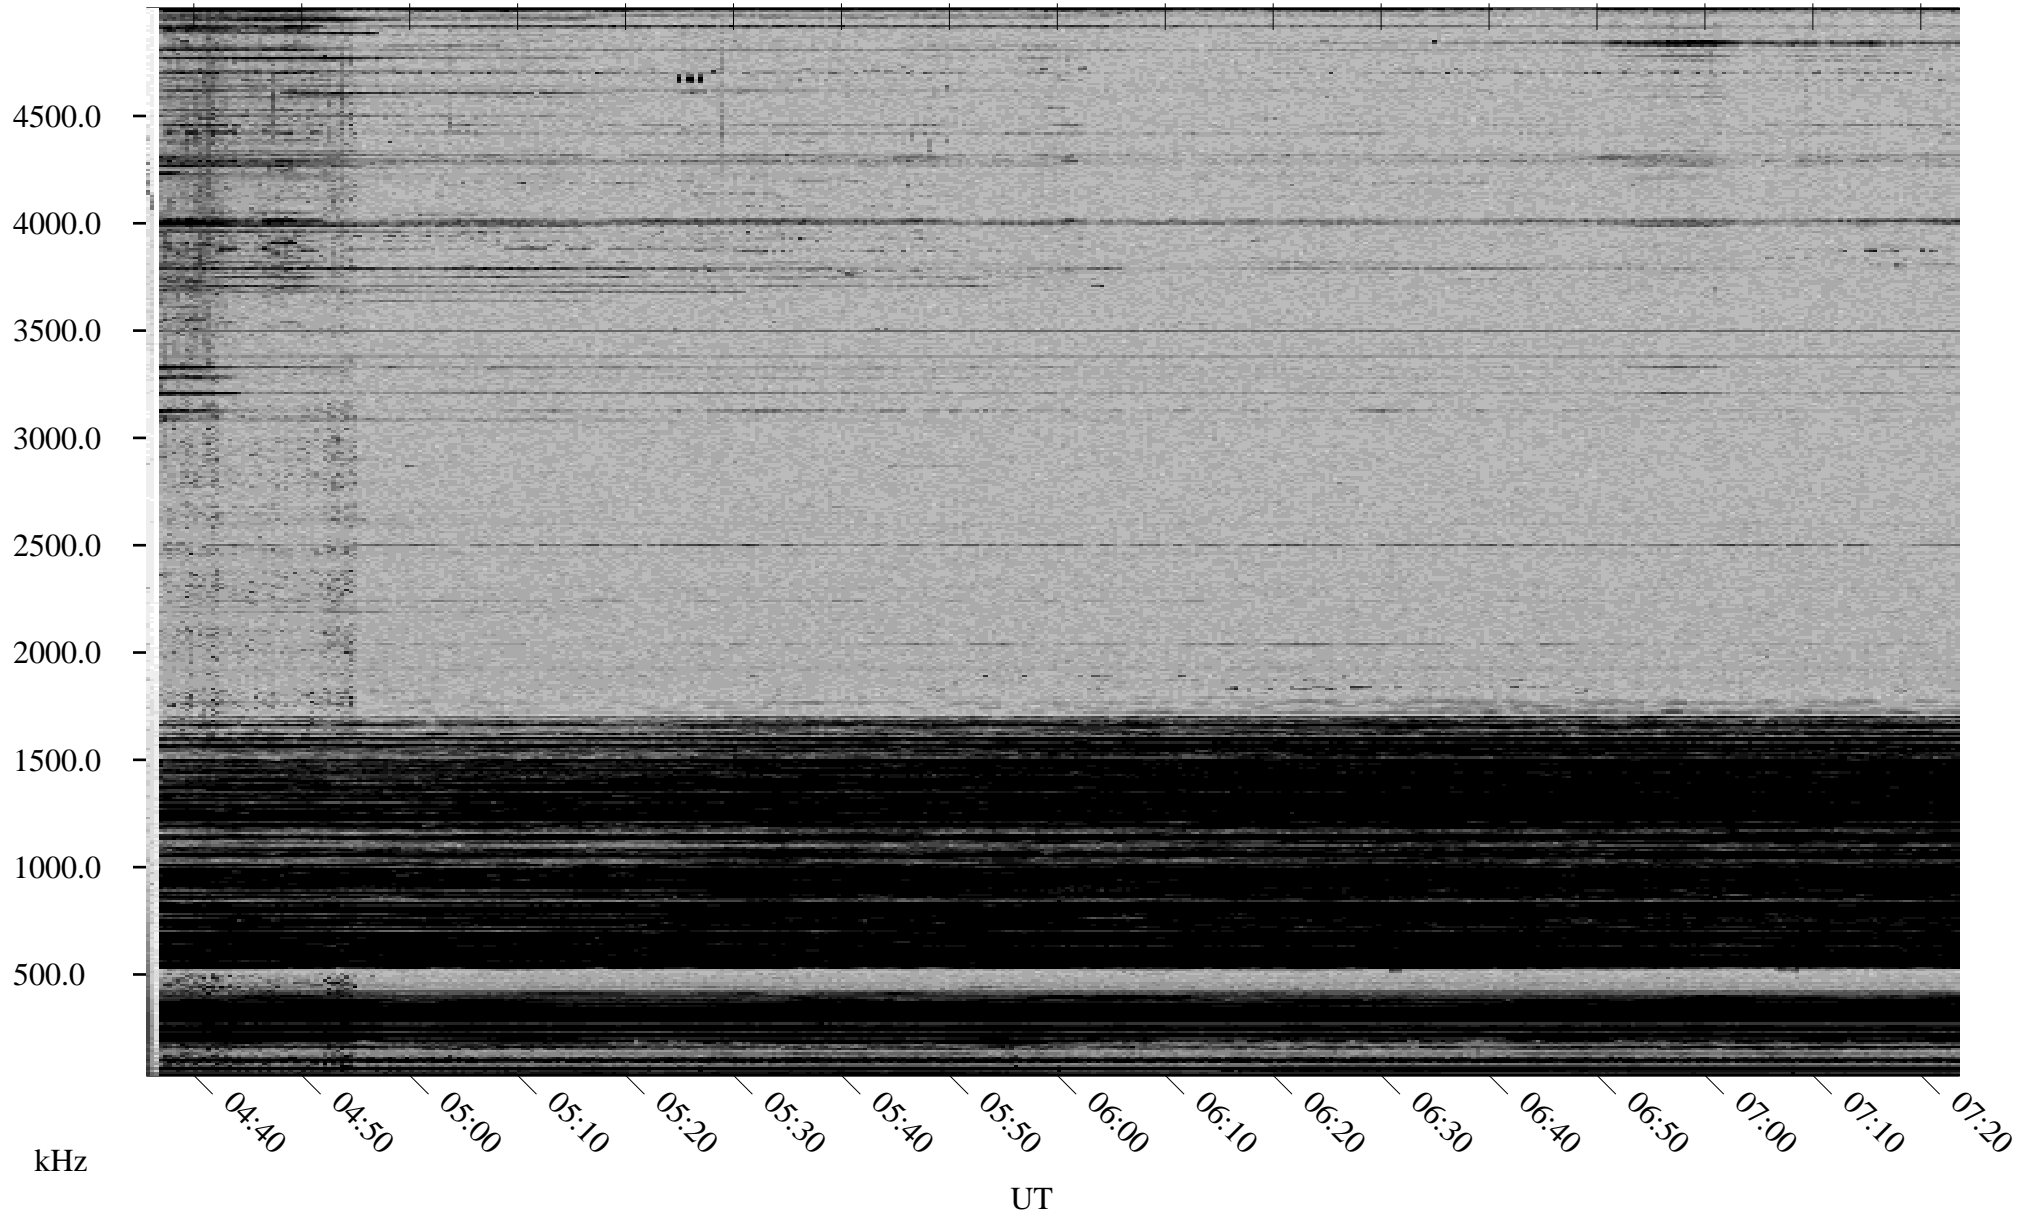

12/30/2002 Churchill, Manitoba

Linear Scale Black = 161 White = 15

ch02364l.r01m max_12

Page 1

12/30/2002 Churchill, Manitoba

Linear Scale Black = 161 White = 15

ch02364l.r01m max_12

Page 2

12/30/2002 Churchill, Manitoba

Linear Scale Black = 161 White = 15

ch02364l.r01m max_12

Page 3

12/30/2002 Churchill, Manitoba

Linear Scale Black = 161 White = 15

ch02364l.r01m max_12

Page 4

12/30/2002 Churchill, Manitoba

Linear Scale Black = 161 White = 15

ch02364l.r01m max_12