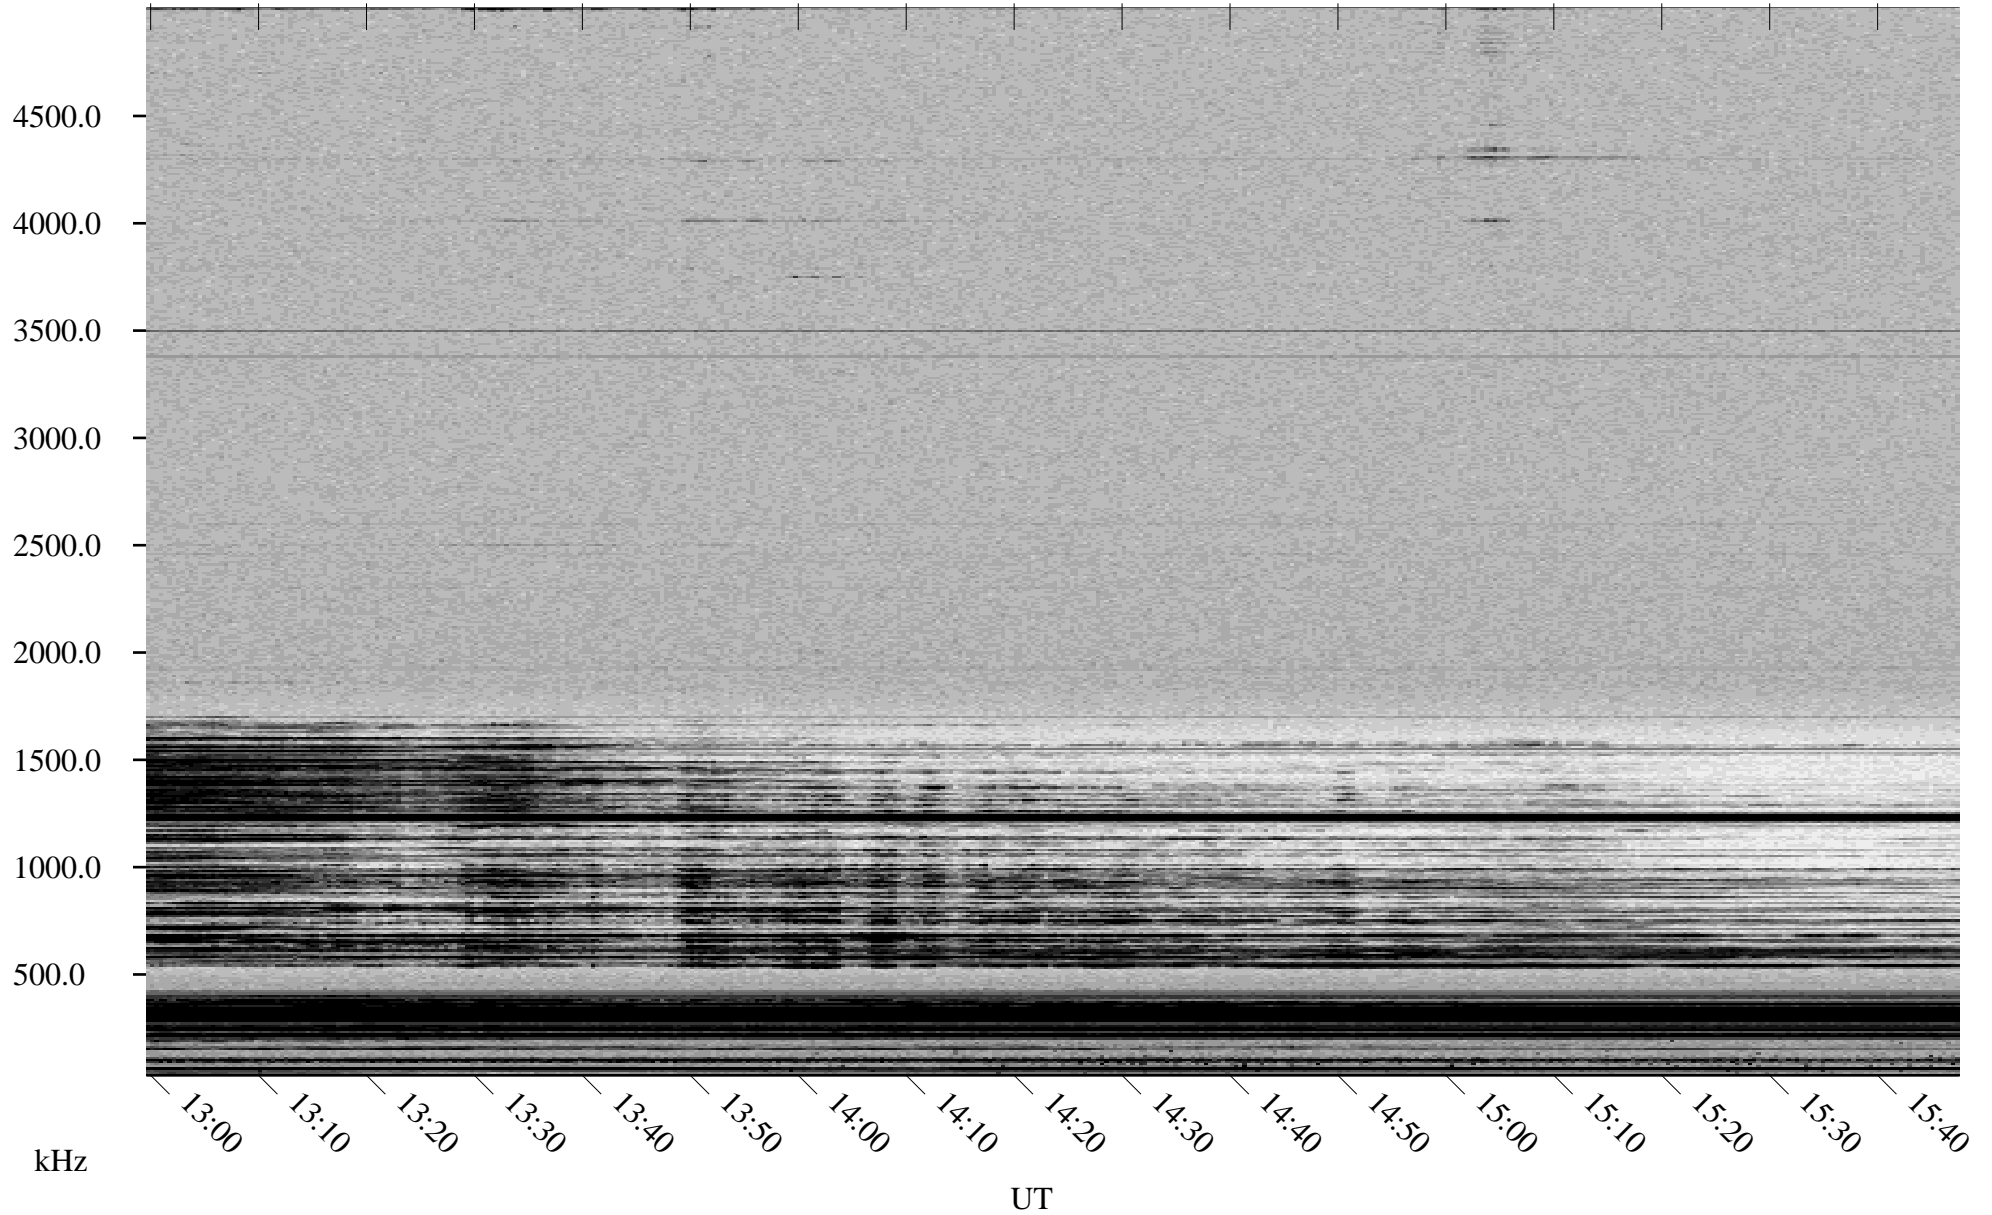

12/30/2002 Churchill, Manitoba

Linear Scale Black = 161 White = 15

ch02364l.r01m max_12

Page 1

12/30/2002 Churchill, Manitoba

Linear Scale Black = 161 White = 15

ch02364l.r01m max_12

Page 2

12/30/2002 Churchill, Manitoba

Linear Scale Black = 161 White = 15

ch02364l.r01m max_12

Page 3

12/30/2002 Churchill, Manitoba

Linear Scale Black = 161 White = 15

ch02364l.r01m max_12

Page 4

12/30/2002 Churchill, Manitoba

Linear Scale Black = 161 White = 15

ch02364l.r01m max_12