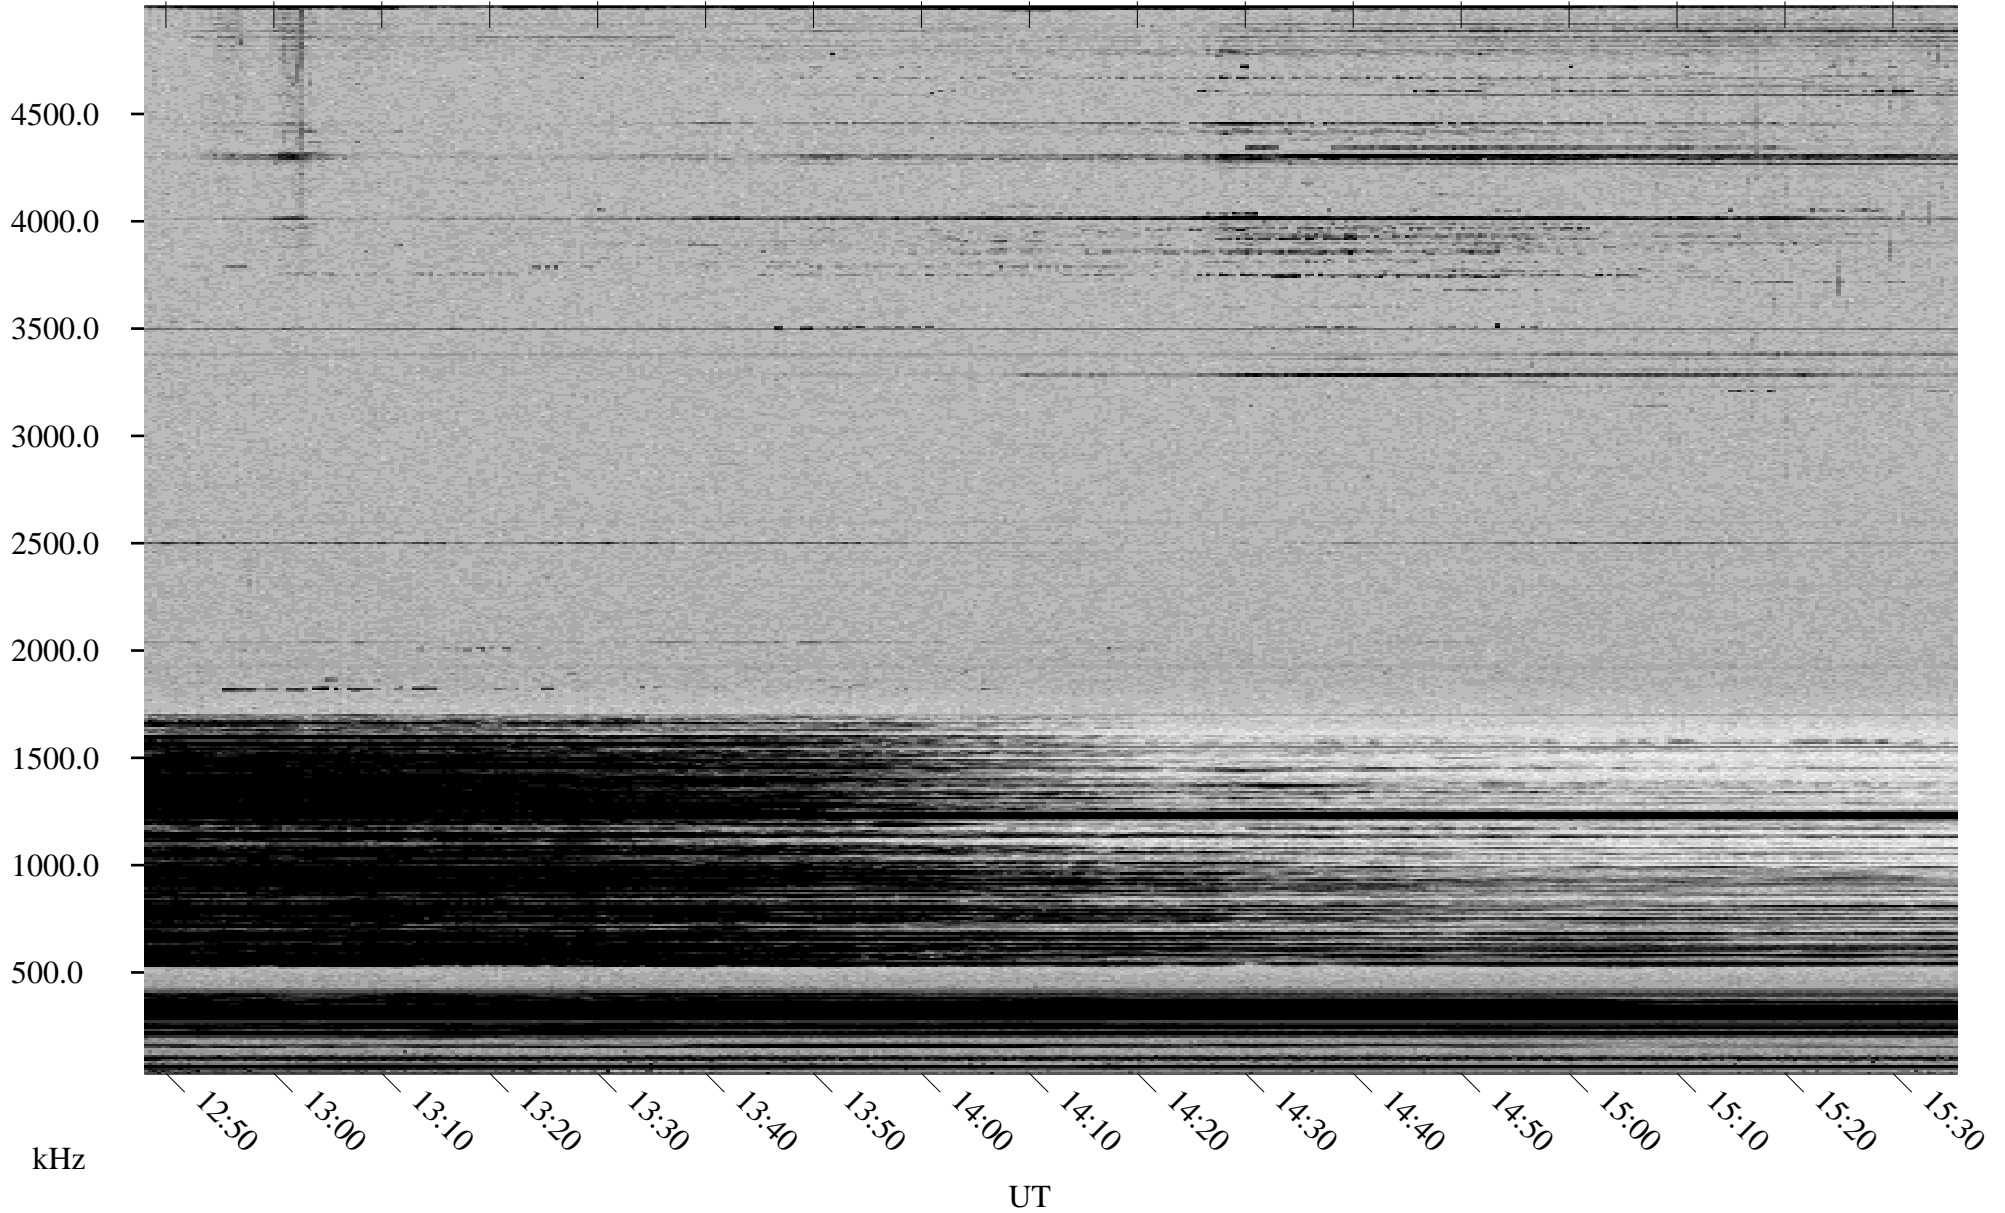

12/30/2002 Churchill, Manitoba

Linear Scale Black = 161 White = 15

ch02364l.r02m max_12

Page 1

12/30/2002 Churchill, Manitoba

Linear Scale Black = 161 White = 15

ch02364l.r02m max_12

Page 2

12/31/2002 Churchill, Manitoba

Linear Scale Black = 161 White = 15

ch02364l.r02m max_12

Page 3

12/31/2002 Churchill, Manitoba

Linear Scale Black = 161 White = 15

ch02364l.r02m max_12

Page 4

12/31/2002 Churchill, Manitoba

Linear Scale Black = 161 White = 15

ch02364l.r02m max_12

12/31/2002 Churchill, Manitoba

Linear Scale Black = 161 White = 15

ch02364l.r02m max_12

Page 6

12/31/2002 Churchill, Manitoba

Linear Scale Black = 161 White = 15

ch02364l.r02m max_12

Page 7

12/31/2002 Churchill, Manitoba

Linear Scale Black = 161 White = 15

ch02364l.r02m max_12