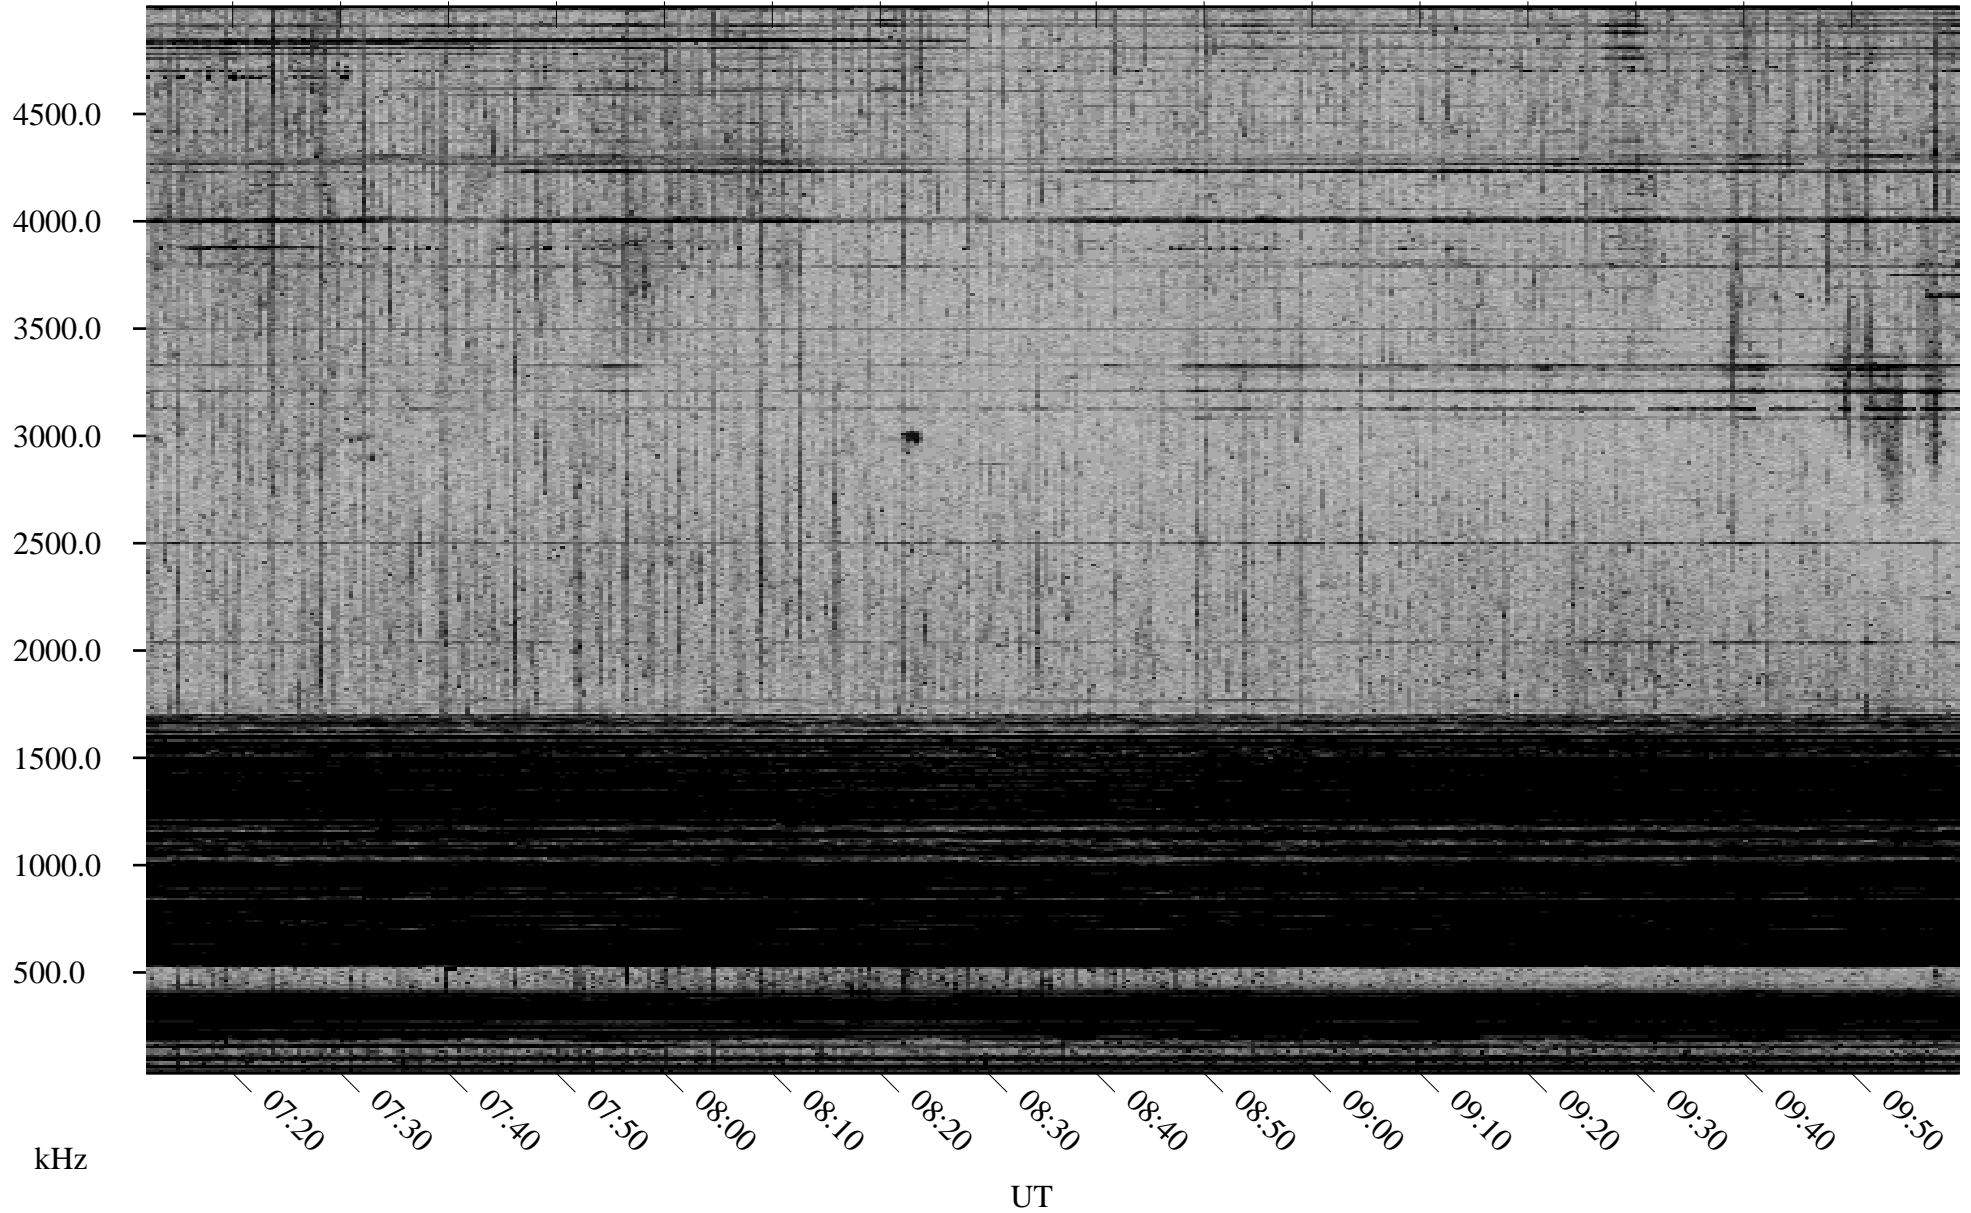

12/30/2002 Churchill, Manitoba

Linear Scale Black = 161 White = 15

ch02364l.r02m max_12

Page 1

12/30/2002 Churchill, Manitoba

Linear Scale Black = 161 White = 15

ch02364l.r02m max_12

Page 2

12/31/2002 Churchill, Manitoba

Linear Scale Black = 161 White = 15

ch02364l.r02m max_12

Page 3

12/31/2002 Churchill, Manitoba

Linear Scale Black = 161 White = 15

ch02364l.r02m max_12

Page 4

12/31/2002 Churchill, Manitoba

Linear Scale Black = 161 White = 15

ch02364l.r02m max_12

12/31/2002 Churchill, Manitoba

Linear Scale Black = 161 White = 15

ch02364l.r02m max_12

Page 6

12/31/2002 Churchill, Manitoba

Linear Scale Black = 161 White = 15

ch02364l.r02m max_12

Page 7

12/31/2002 Churchill, Manitoba

Linear Scale Black = 161 White = 15

ch02364l.r02m max_12