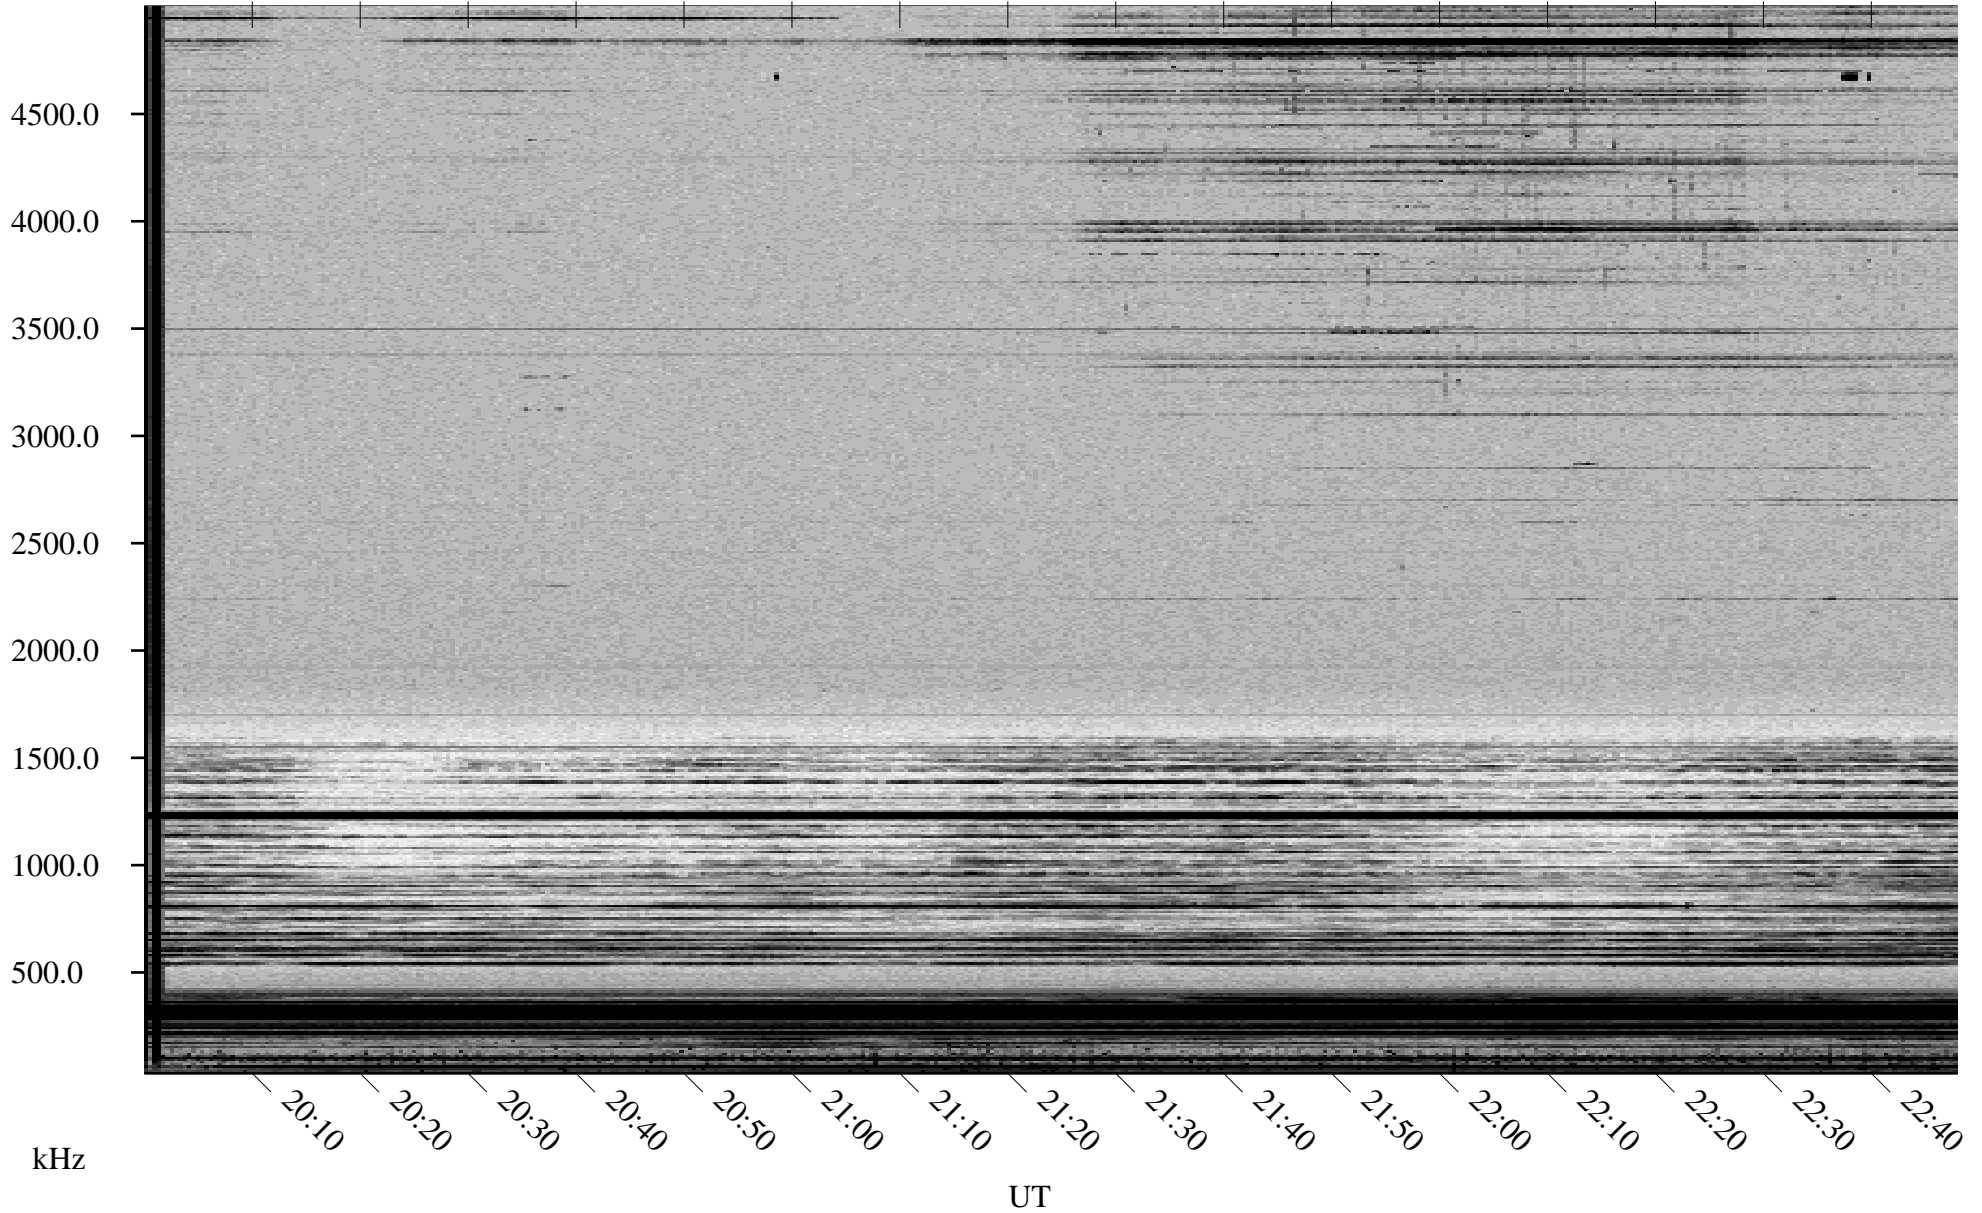

12/30/2002 Churchill, Manitoba

Linear Scale Black = 161 White = 15

ch02364l.r02m max_12

Page 1

12/30/2002 Churchill, Manitoba

Linear Scale Black = 161 White = 15

ch02364l.r02m max_12

Page 2

12/31/2002 Churchill, Manitoba

Linear Scale Black = 161 White = 15

ch02364l.r02m max_12

Page 3

12/31/2002 Churchill, Manitoba

Linear Scale Black = 161 White = 15

ch02364l.r02m max_12

Page 4

12/31/2002 Churchill, Manitoba

Linear Scale Black = 161 White = 15

ch02364l.r02m max_12

12/31/2002 Churchill, Manitoba

Linear Scale Black = 161 White = 15

ch02364l.r02m max_12

Page 6

12/31/2002 Churchill, Manitoba

Linear Scale Black = 161 White = 15

ch02364l.r02m max_12

Page 7

12/31/2002 Churchill, Manitoba

Linear Scale Black = 161 White = 15

ch02364l.r02m max_12