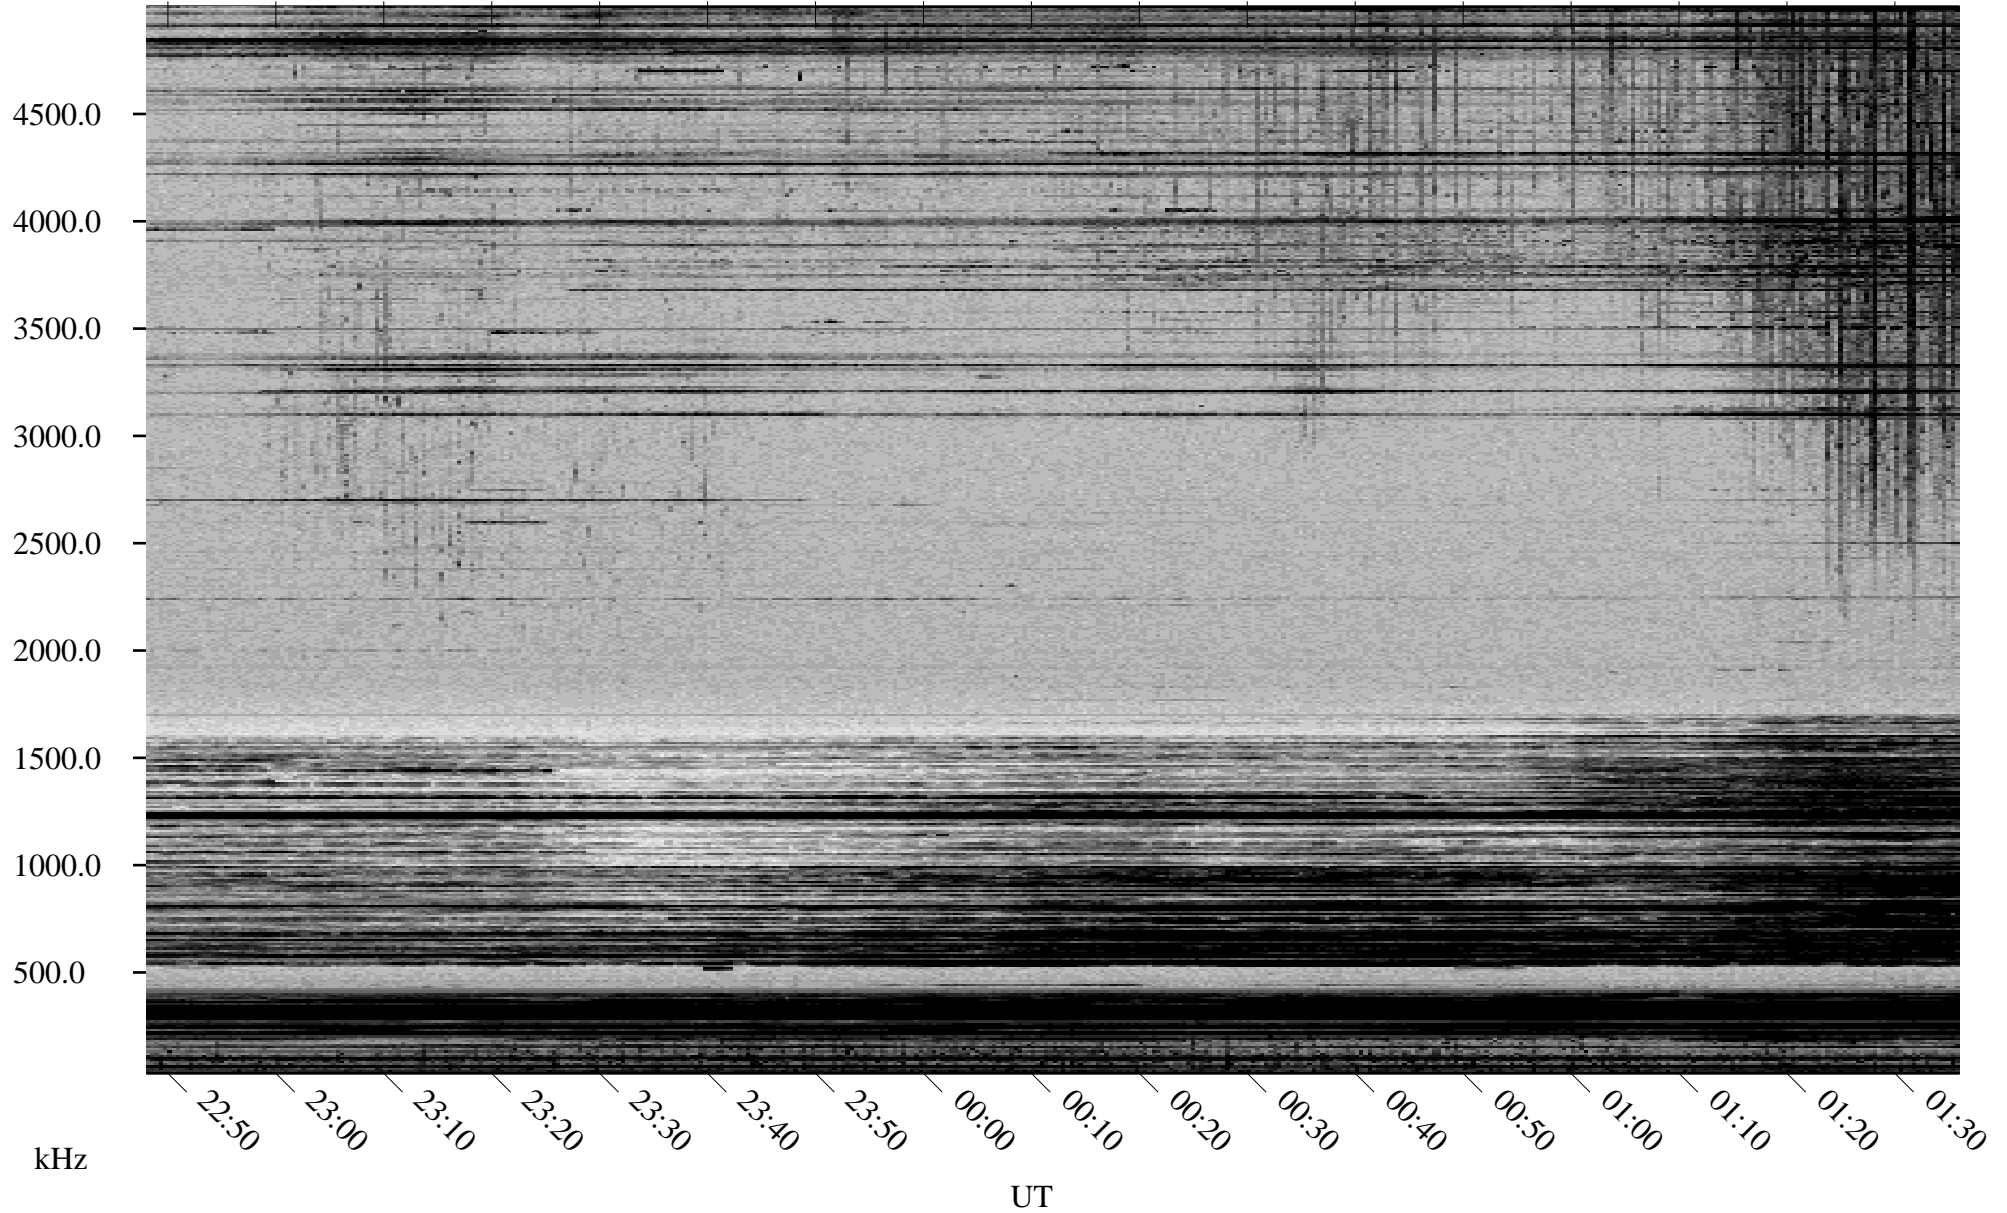

12/30/2002 Churchill, Manitoba

Linear Scale Black = 161 White = 15

ch02364l.r02m max_12

Page 1

12/30/2002 Churchill, Manitoba

Linear Scale Black = 161 White = 15

ch02364l.r02m max_12

Page 2

12/31/2002 Churchill, Manitoba

Linear Scale Black = 161 White = 15

ch02364l.r02m max_12

Page 3

12/31/2002 Churchill, Manitoba

Linear Scale Black = 161 White = 15

ch02364l.r02m max_12

Page 4

12/31/2002 Churchill, Manitoba

Linear Scale Black = 161 White = 15

ch02364l.r02m max_12

12/31/2002 Churchill, Manitoba

Linear Scale Black = 161 White = 15

ch02364l.r02m max_12

Page 6

12/31/2002 Churchill, Manitoba

Linear Scale Black = 161 White = 15

ch02364l.r02m max_12

Page 7

12/31/2002 Churchill, Manitoba

Linear Scale Black = 161 White = 15

ch02364l.r02m max_12