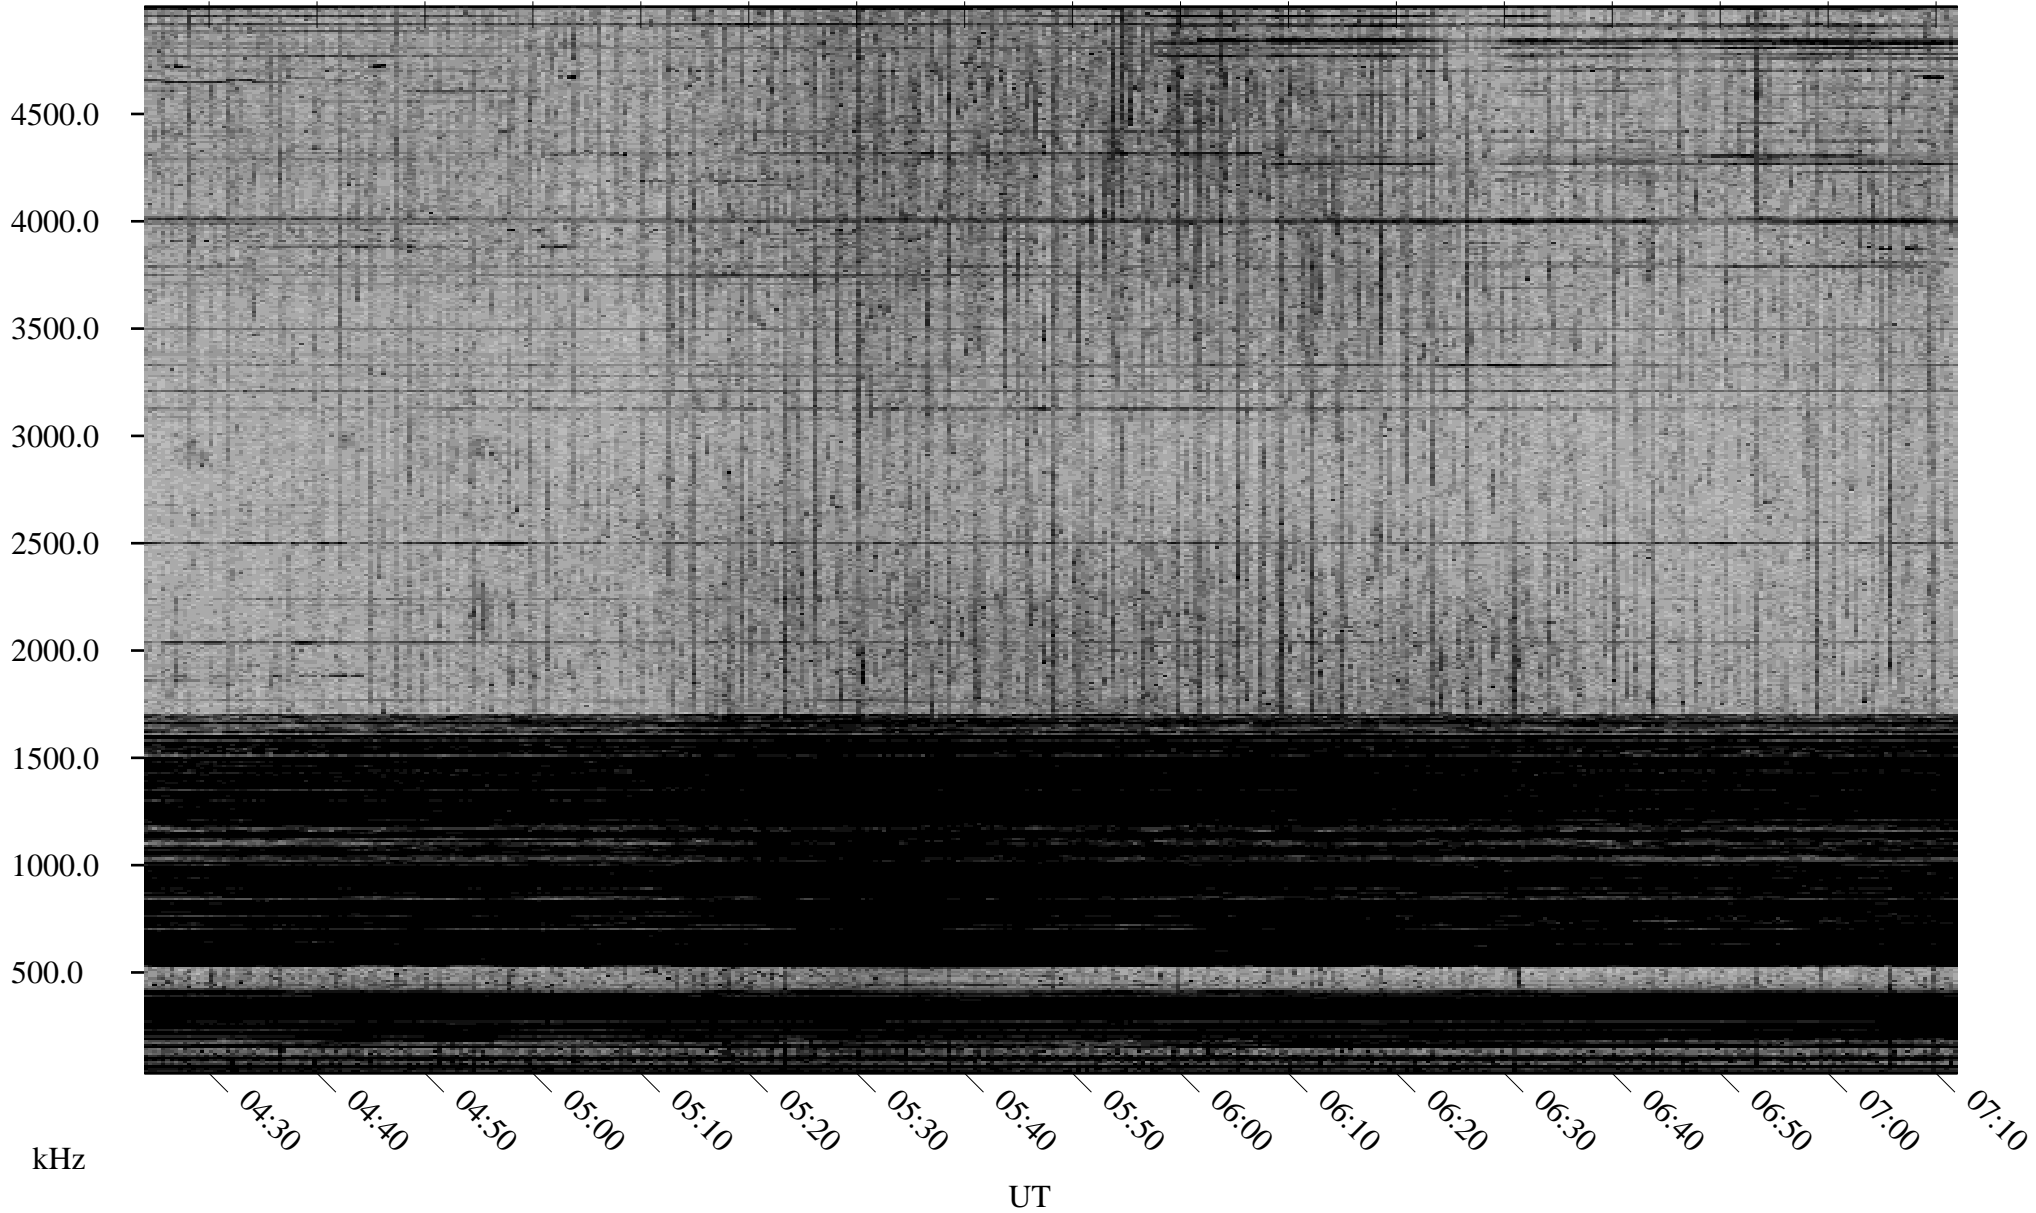

12/30/2002 Churchill, Manitoba

Linear Scale Black = 161 White = 15

ch02364l.r02m max_12

Page 1

12/30/2002 Churchill, Manitoba

Linear Scale Black = 161 White = 15

ch02364l.r02m max_12

Page 2

12/31/2002 Churchill, Manitoba

Linear Scale Black = 161 White = 15

ch02364l.r02m max_12

Page 3

12/31/2002 Churchill, Manitoba

Linear Scale Black = 161 White = 15

ch02364l.r02m max_12

Page 4

12/31/2002 Churchill, Manitoba

Linear Scale Black = 161 White = 15

ch02364l.r02m max_12

12/31/2002 Churchill, Manitoba

Linear Scale Black = 161 White = 15

ch02364l.r02m max_12

Page 6

12/31/2002 Churchill, Manitoba

Linear Scale Black = 161 White = 15

ch02364l.r02m max_12

Page 7

12/31/2002 Churchill, Manitoba

Linear Scale Black = 161 White = 15

ch02364l.r02m max_12