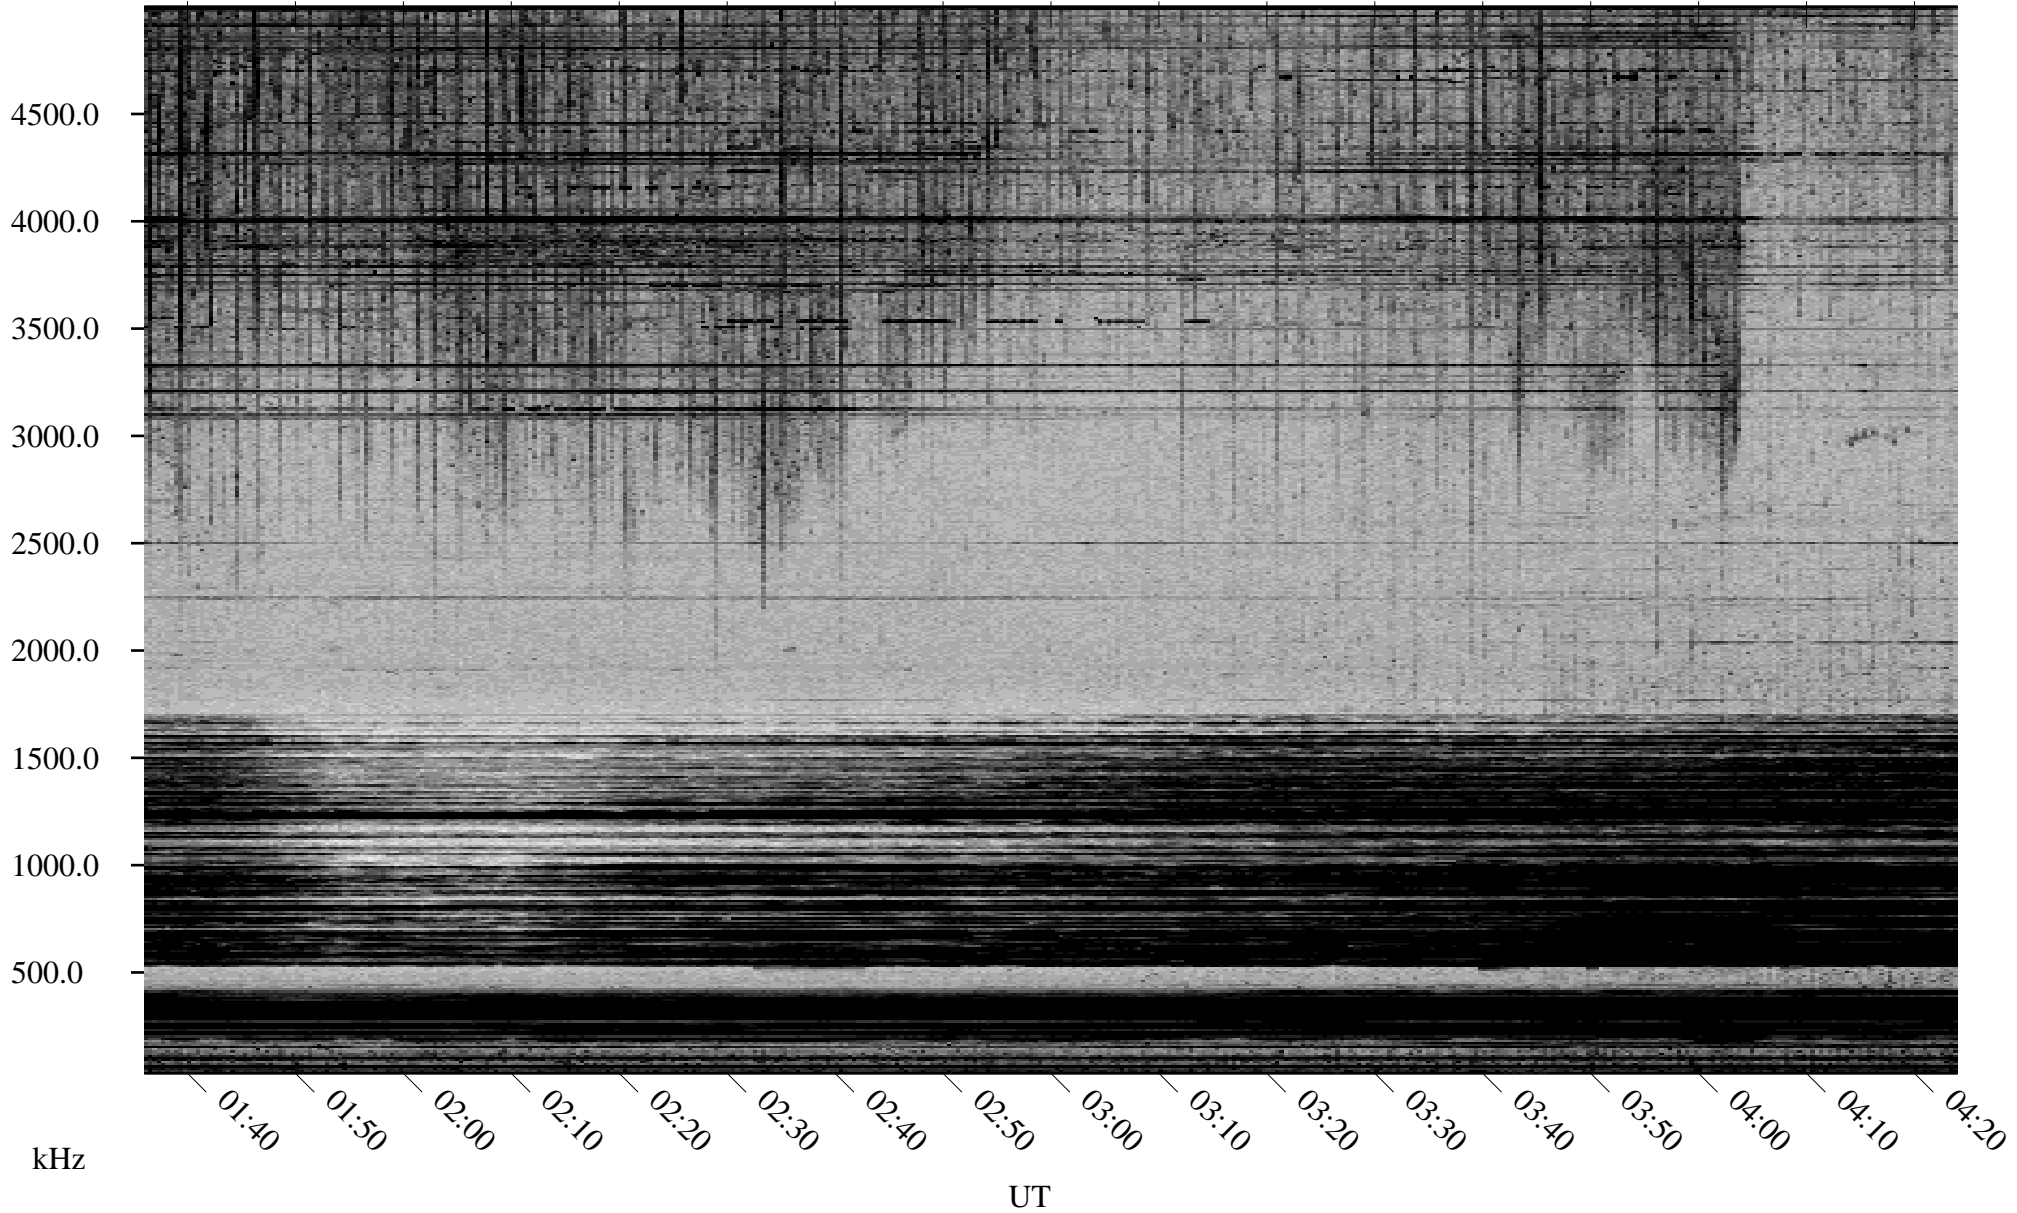

12/30/2002 Churchill, Manitoba

Linear Scale Black = 161 White = 15

ch02364l.r02m max_12

Page 1

12/30/2002 Churchill, Manitoba

Linear Scale Black = 161 White = 15

ch02364l.r02m max_12

Page 2

12/31/2002 Churchill, Manitoba

Linear Scale Black = 161 White = 15

ch02364l.r02m max_12

Page 3

12/31/2002 Churchill, Manitoba

Linear Scale Black = 161 White = 15

ch02364l.r02m max_12

Page 4

12/31/2002 Churchill, Manitoba

Linear Scale Black = 161 White = 15

ch02364l.r02m max_12

12/31/2002 Churchill, Manitoba

Linear Scale Black = 161 White = 15

ch02364l.r02m max_12

Page 6

12/31/2002 Churchill, Manitoba

Linear Scale Black = 161 White = 15

ch02364l.r02m max_12

Page 7

12/31/2002 Churchill, Manitoba

Linear Scale Black = 161 White = 15

ch02364l.r02m max_12