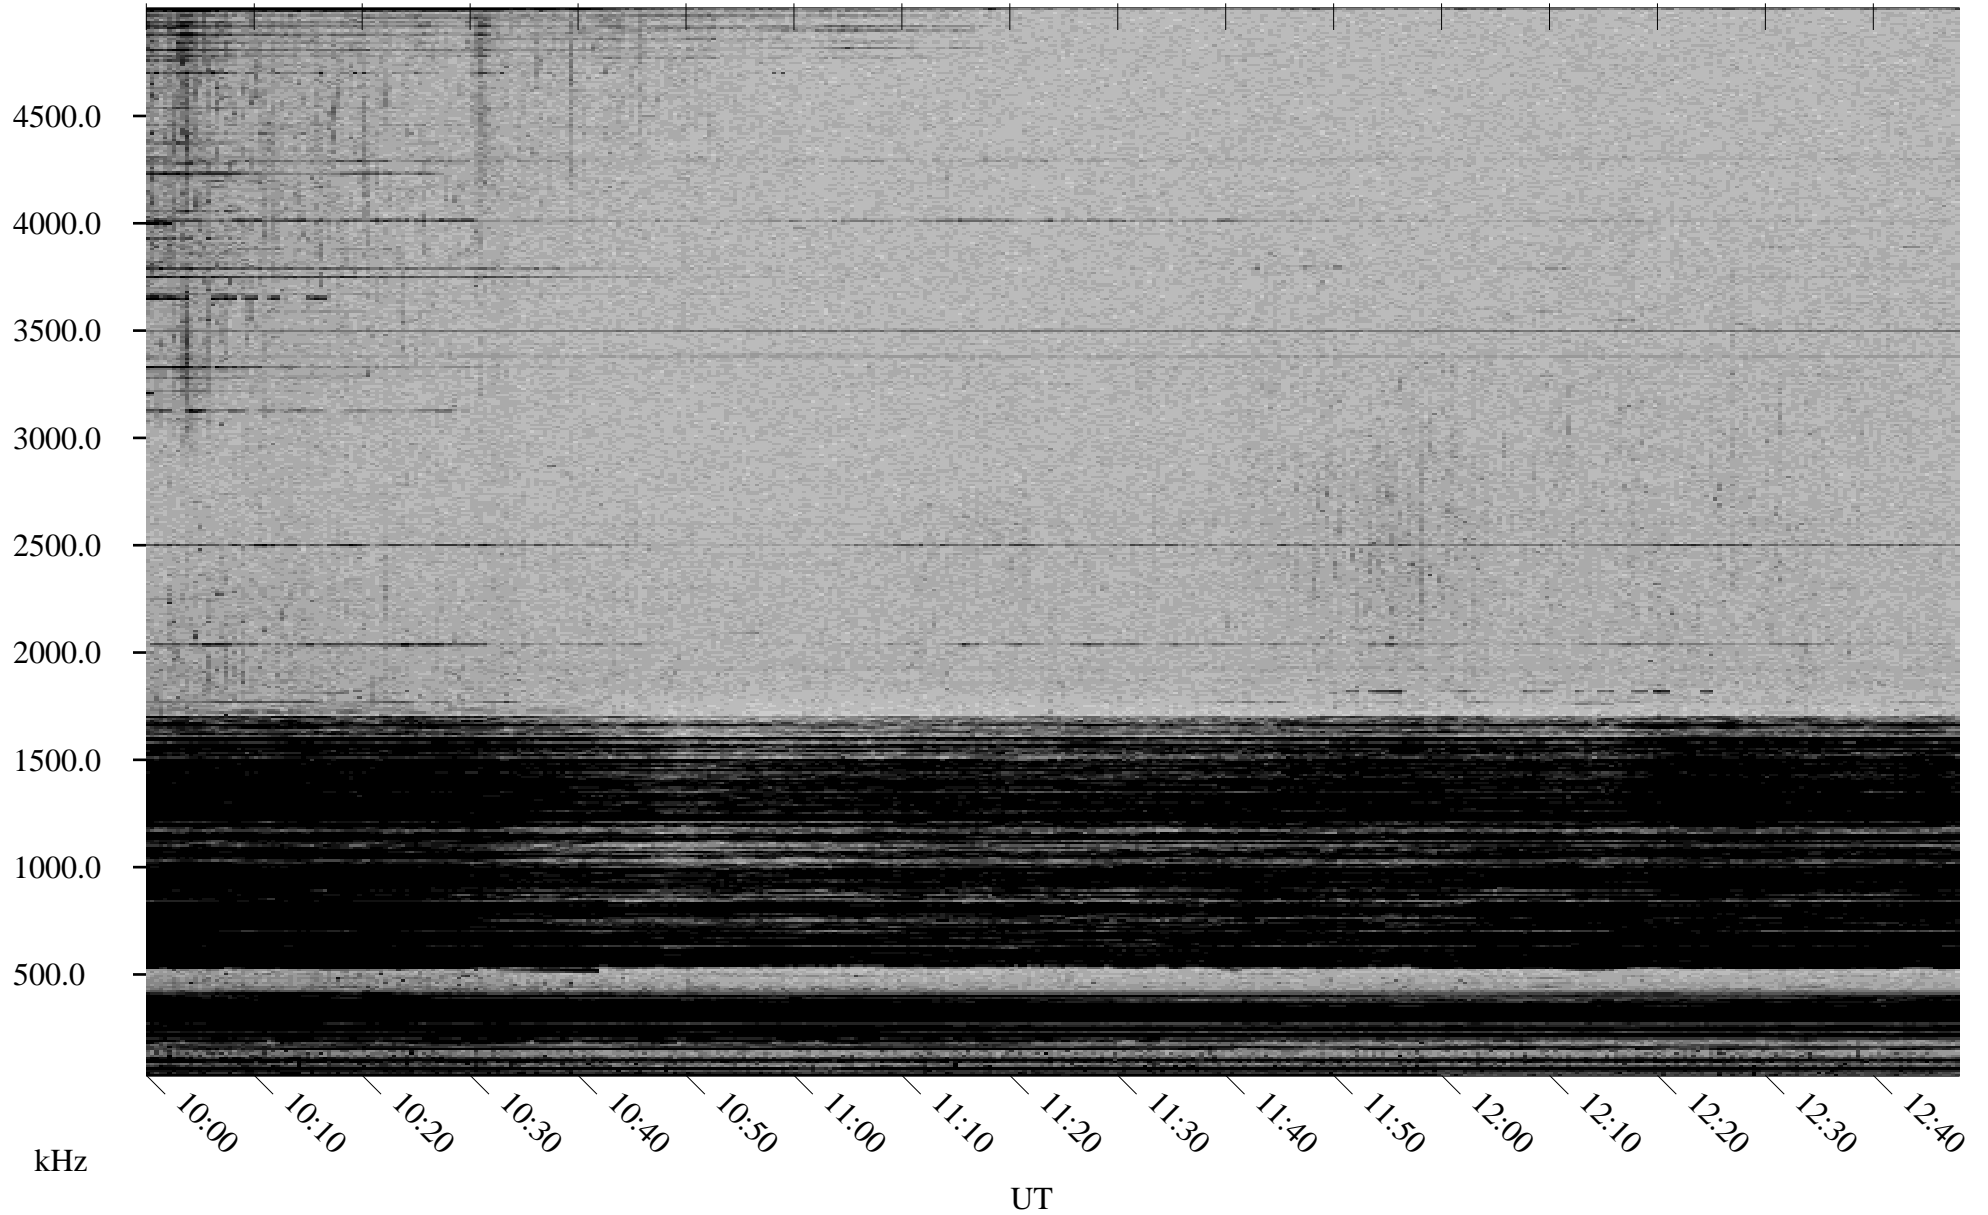

12/30/2002 Churchill, Manitoba

Linear Scale Black = 161 White = 15

ch02364l.r02m max_12

Page 1

12/30/2002 Churchill, Manitoba

Linear Scale Black = 161 White = 15

ch02364l.r02m max_12

Page 2

12/31/2002 Churchill, Manitoba

Linear Scale Black = 161 White = 15

ch02364l.r02m max_12

Page 3

12/31/2002 Churchill, Manitoba

Linear Scale Black = 161 White = 15

ch02364l.r02m max_12

Page 4

12/31/2002 Churchill, Manitoba

Linear Scale Black = 161 White = 15

ch02364l.r02m max_12

12/31/2002 Churchill, Manitoba

Linear Scale Black = 161 White = 15

ch02364l.r02m max_12

Page 6

12/31/2002 Churchill, Manitoba

Linear Scale Black = 161 White = 15

ch02364l.r02m max_12

Page 7

12/31/2002 Churchill, Manitoba

Linear Scale Black = 161 White = 15

ch02364l.r02m max_12