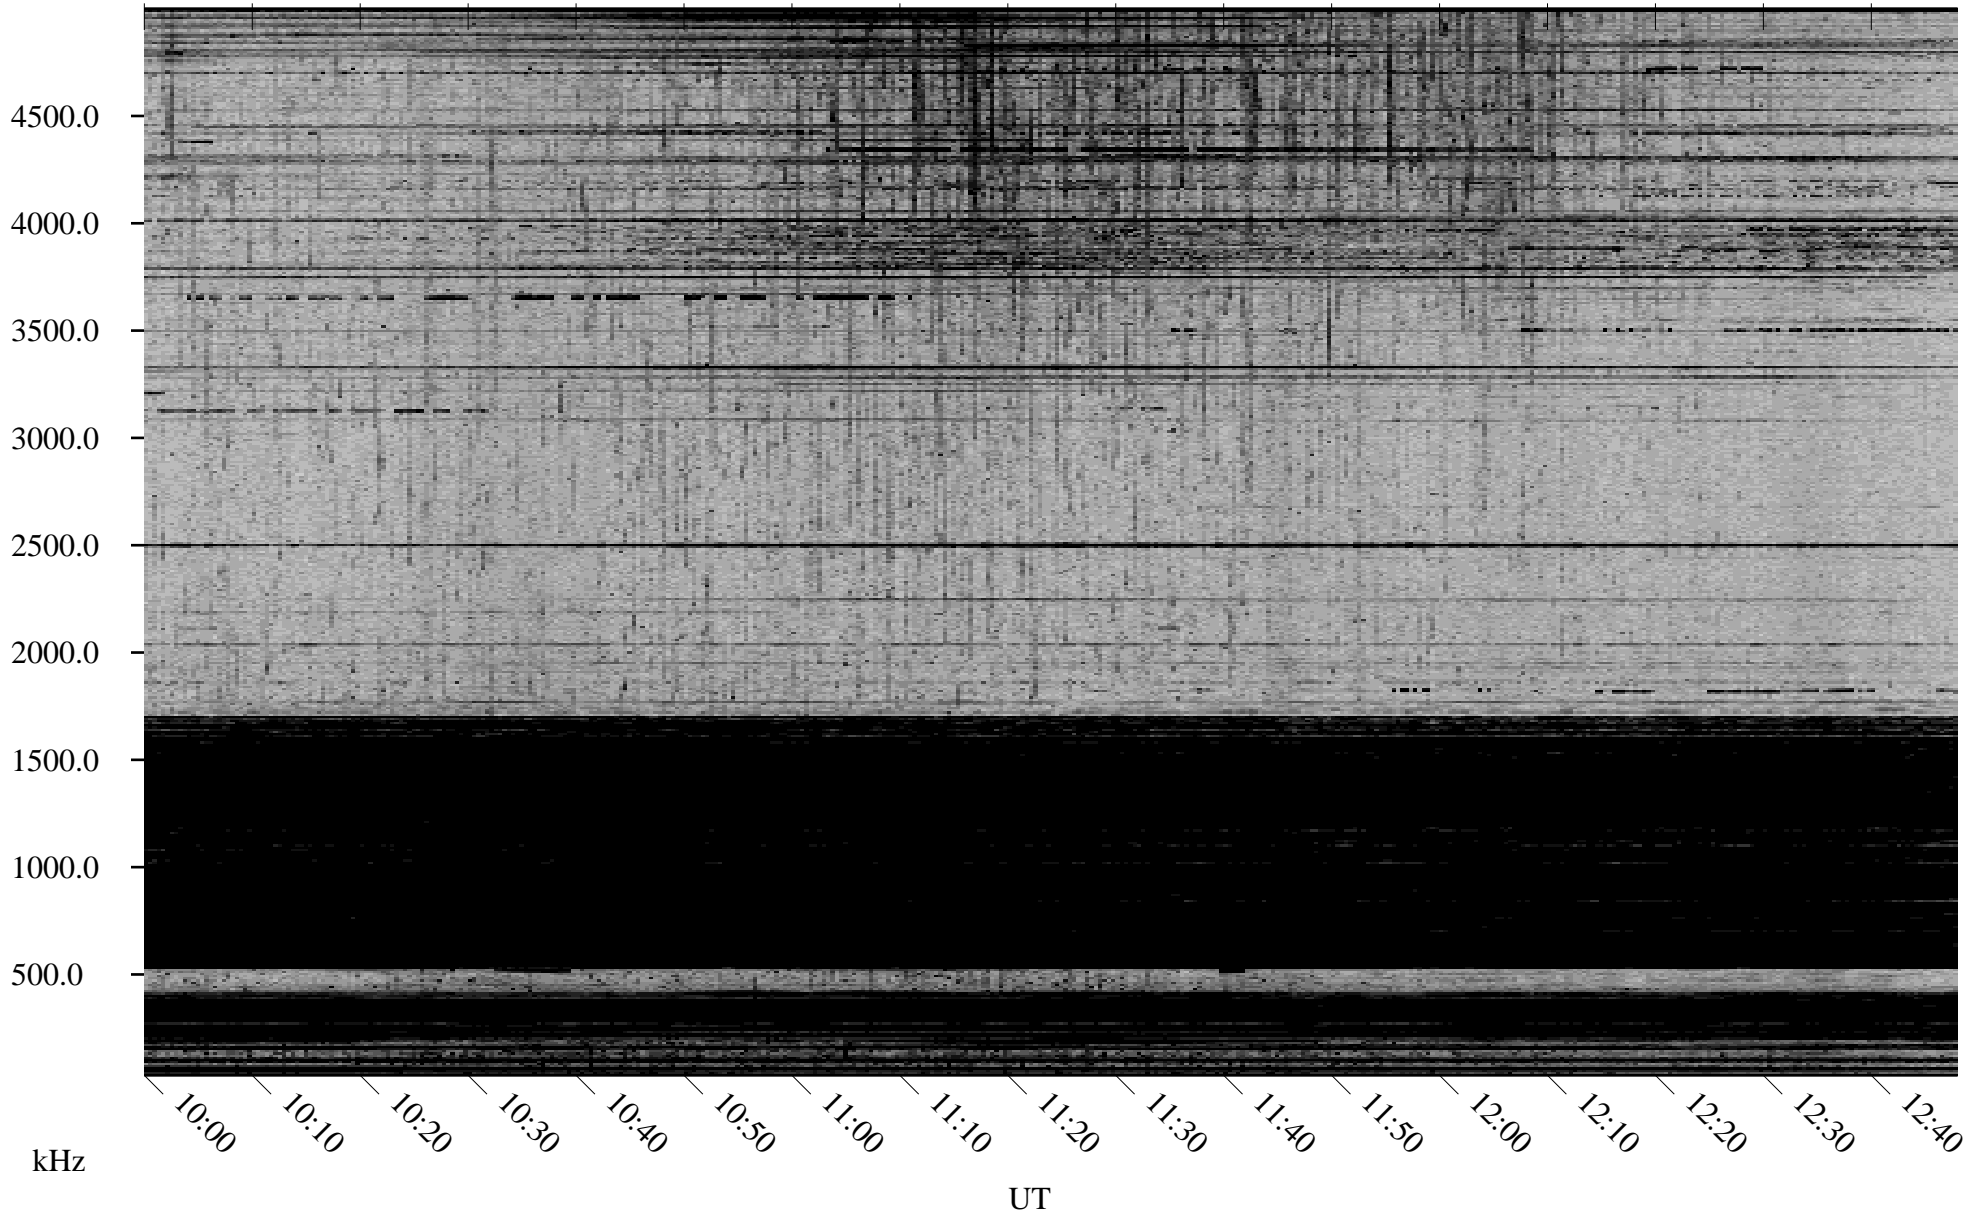

01/02/2003 Churchill, Manitoba

Linear Scale Black = 161 White = 15

ch03002l.r00m max_12

Page 1

01/02/2003 Churchill, Manitoba

Linear Scale Black = 161 White = 15

ch03002l.r00m max_12

Page 2

01/03/2003 Churchill, Manitoba

Linear Scale Black = 161 White = 15

ch03002l.r00m max_12

Page 5

01/03/2003 Churchill, Manitoba

Linear Scale Black = 161 White = 15

ch03002l.r00m max_12

Page 6

01/03/2003 Churchill, Manitoba

Linear Scale Black = 161 White = 15

ch03002l.r00m max_12

Page 7

01/03/2003 Churchill, Manitoba

Linear Scale Black = 161 White = 15

ch03002l.r00m max_12

Page 8