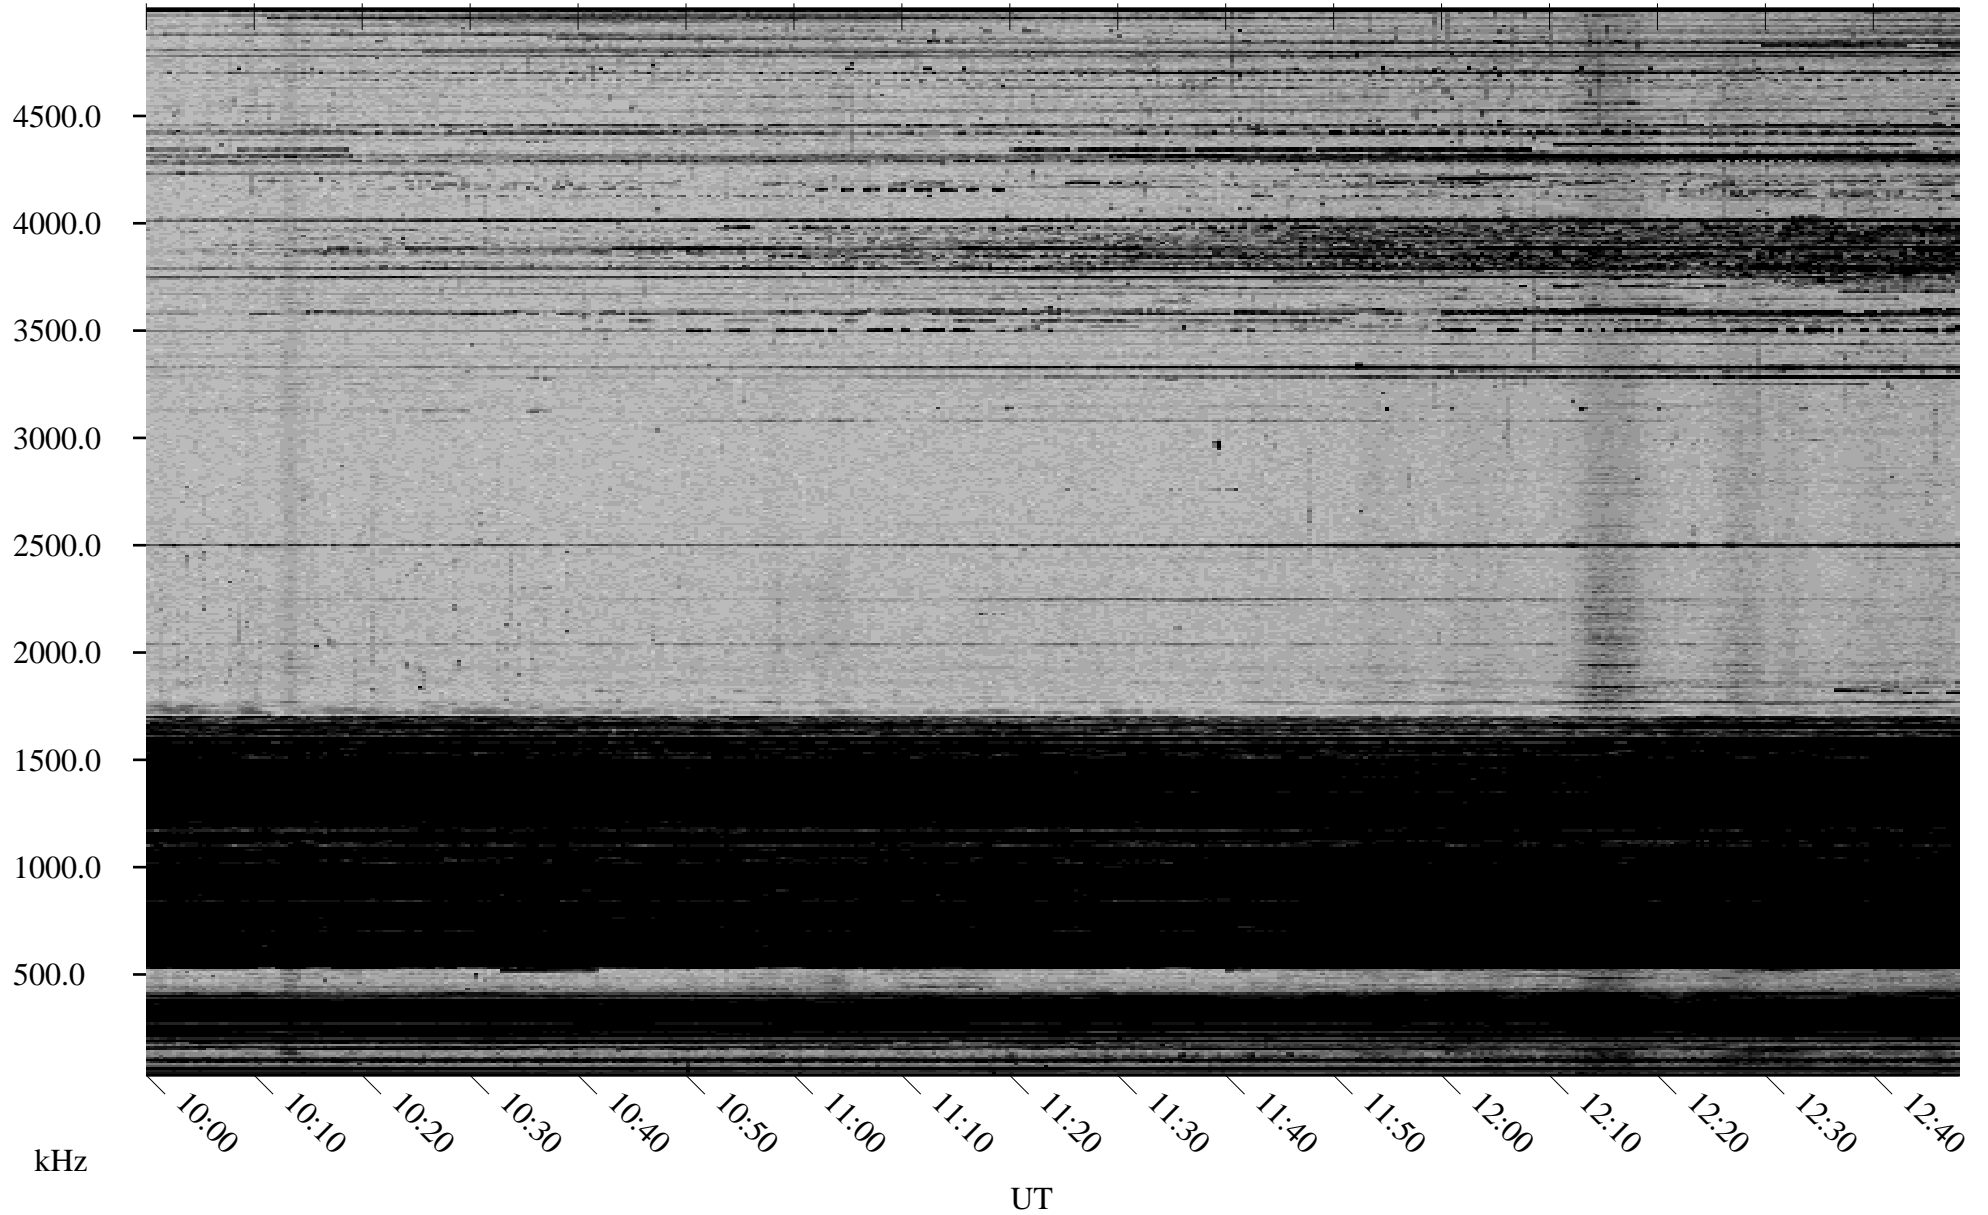

01/04/2003 Churchill, Manitoba

Linear Scale Black = 161 White = 15

ch03004l.r00m max_12

Page 1

01/04/2003 Churchill, Manitoba

Linear Scale Black = 161 White = 15

ch03004l.r00m max_12

Page 2

01/05/2003 Churchill, Manitoba

Linear Scale Black = 161 White = 15

ch03004l.r00m max_12

Page 3

01/05/2003 Churchill, Manitoba

Linear Scale Black = 161 White = 15

ch03004l.r00m max_12

Page 4

01/05/2003 Churchill, Manitoba

Linear Scale Black = 161 White = 15

ch03004l.r00m max_12

Page 5

01/05/2003 Churchill, Manitoba

Linear Scale Black = 161 White = 15

ch03004l.r00m max_12

Page 6

01/05/2003 Churchill, Manitoba

Linear Scale Black = 161 White = 15

ch03004l.r00m max_12

Page 7

01/05/2003 Churchill, Manitoba

Linear Scale Black = 161 White = 15

ch03004l.r00m max_12