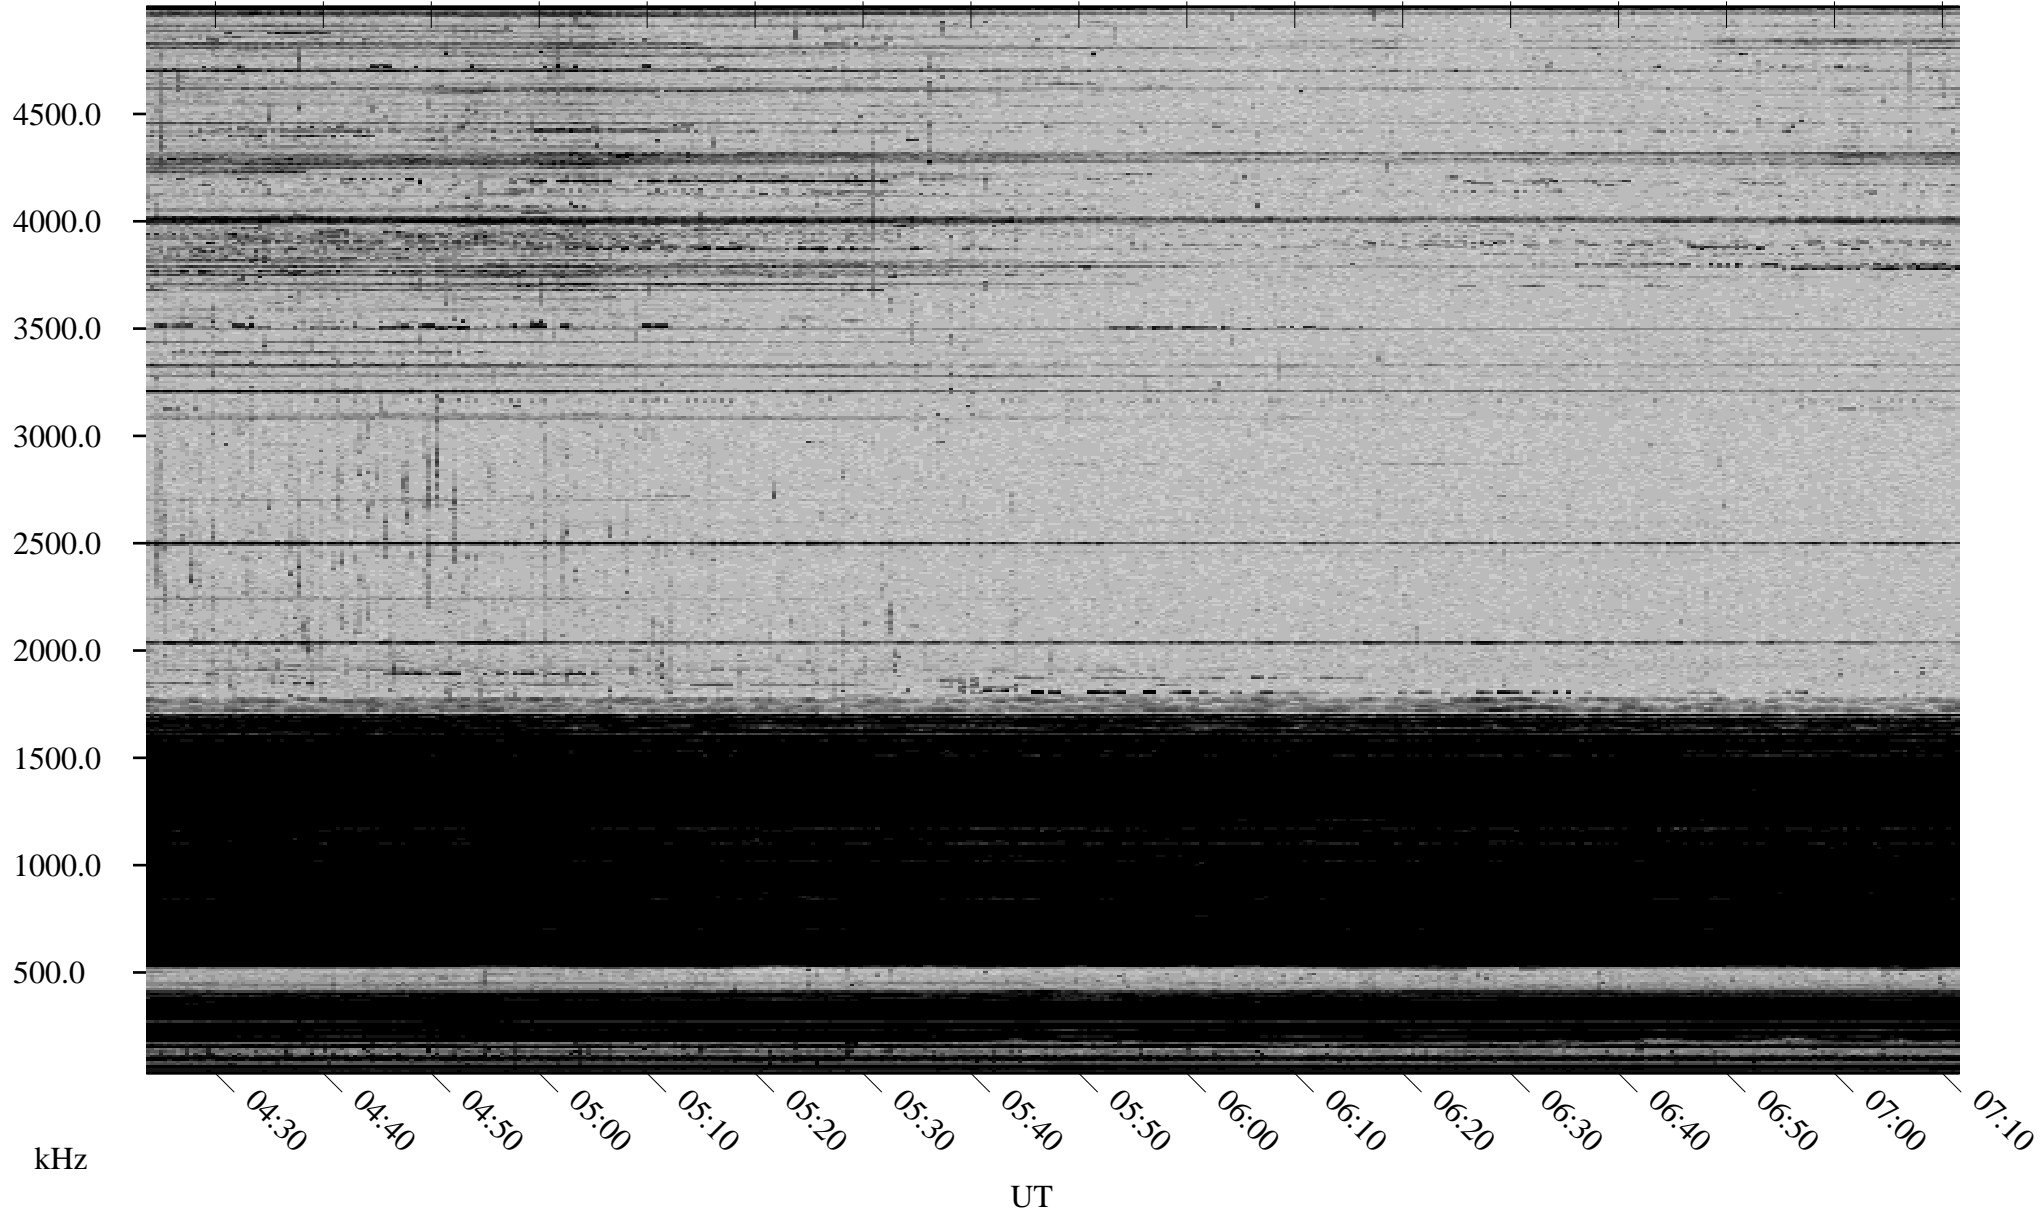

01/06/2003 Churchill, Manitoba

Linear Scale Black = 161 White = 15

ch03006l.r00m max_12

Page 1

01/06/2003 Churchill, Manitoba

Linear Scale Black = 161 White = 15

ch03006l.r00m max_12

Page 2

01/07/2003 Churchill, Manitoba

Linear Scale Black = 161 White = 15

ch03006l.r00m max_12

Page 3

01/07/2003 Churchill, Manitoba

Linear Scale Black = 161 White = 15

ch03006l.r00m max_12

Page 4

01/07/2003 Churchill, Manitoba

Linear Scale Black = 161 White = 15

ch03006l.r00m max_12

Page 5

01/07/2003 Churchill, Manitoba

Linear Scale Black = 161 White = 15

ch03006l.r00m max_12

Page 6

01/07/2003 Churchill, Manitoba

Linear Scale Black = 161 White = 15

ch03006l.r00m max_12

Page 7

01/07/2003 Churchill, Manitoba

Linear Scale Black = 161 White = 15

ch03006l.r00m max_12