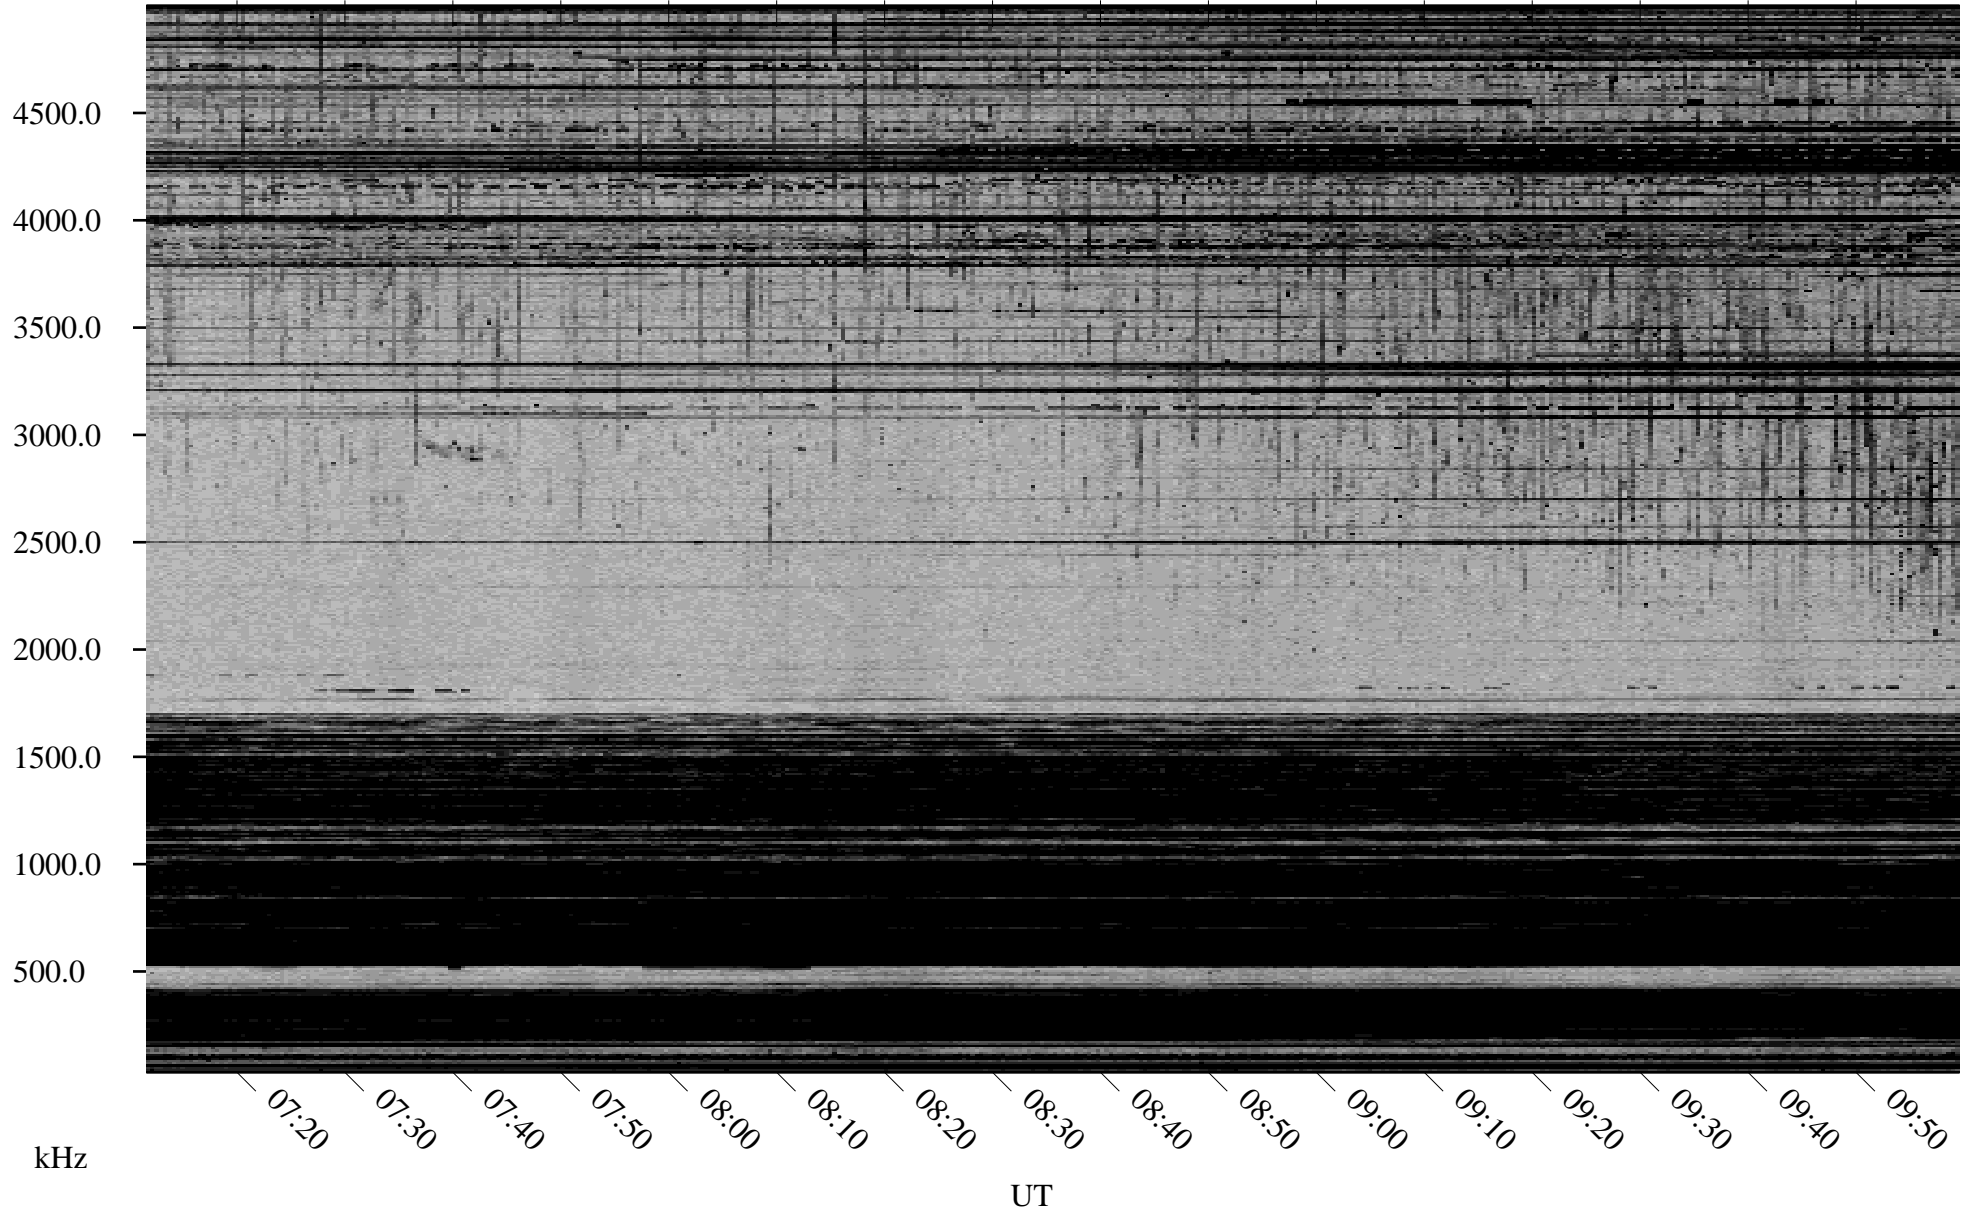

01/08/2003 Churchill, Manitoba

Linear Scale Black = 161 White = 15

ch03008l.r00m max_12

Page 1

01/08/2003 Churchill, Manitoba

Linear Scale Black = 161 White = 15

ch03008l.r00m max_12

Page 2

01/09/2003 Churchill, Manitoba

Linear Scale Black = 161 White = 15

ch03008l.r00m max_12

Page 3

01/09/2003 Churchill, Manitoba

Linear Scale Black = 161 White = 15

ch03008l.r00m max_12

Page 4

01/09/2003 Churchill, Manitoba

Linear Scale Black = 161 White = 15

ch03008l.r00m max_12

Page 5

01/09/2003 Churchill, Manitoba

Linear Scale Black = 161 White = 15

ch03008l.r00m max_12

Page 6

01/09/2003 Churchill, Manitoba

Linear Scale Black = 161 White = 15

ch03008l.r00m max_12

Page 7

01/09/2003 Churchill, Manitoba

Linear Scale Black = 161 White = 15

ch03008l.r00m max_12