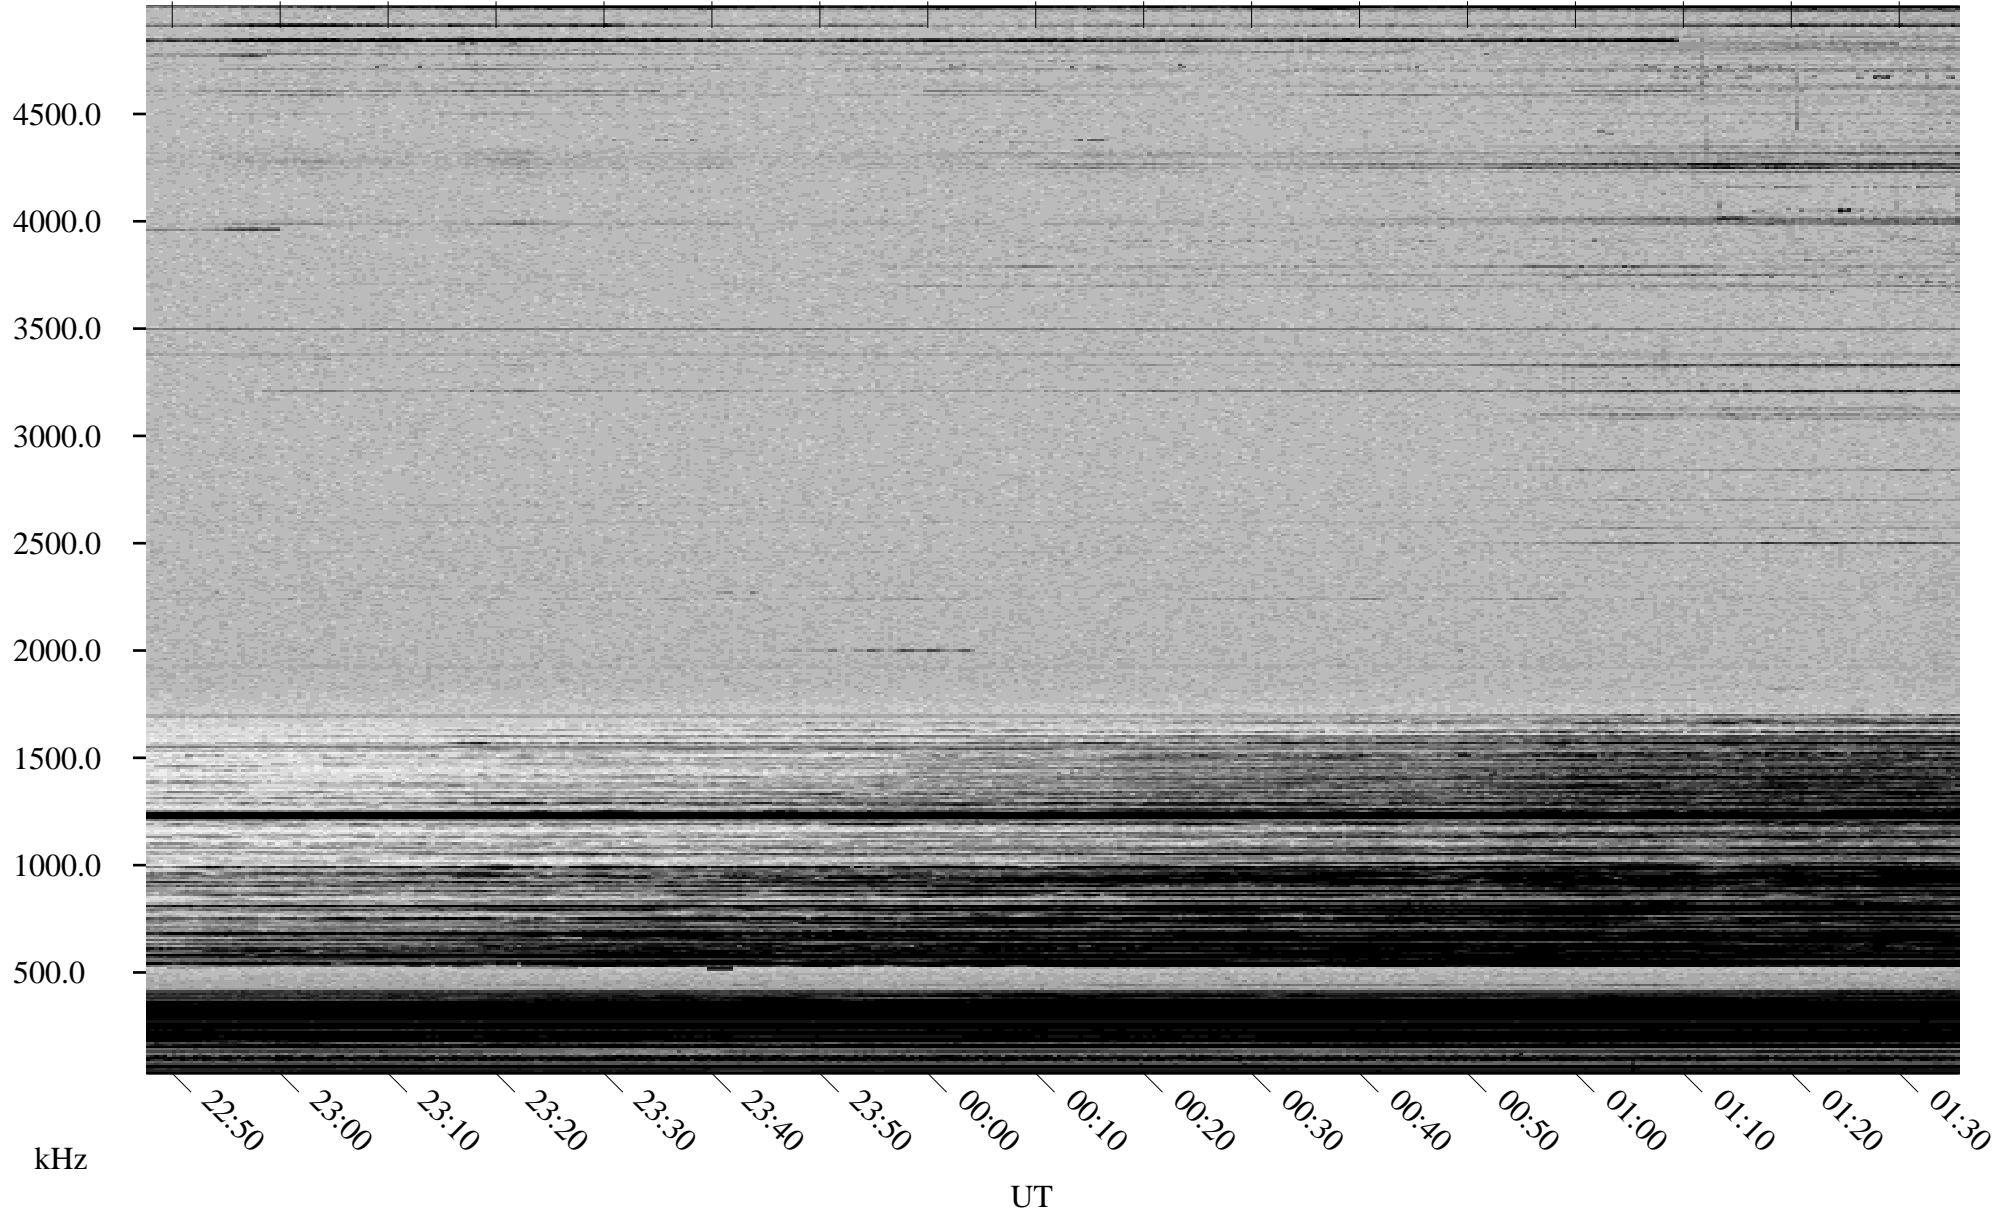

01/08/2003 Churchill, Manitoba

Linear Scale Black = 161 White = 15

ch03008l.r00m max_12

Page 1

01/08/2003 Churchill, Manitoba

Linear Scale Black = 161 White = 15

ch03008l.r00m max_12

Page 2

01/09/2003 Churchill, Manitoba

Linear Scale Black = 161 White = 15

ch03008l.r00m max_12

Page 3

01/09/2003 Churchill, Manitoba

Linear Scale Black = 161 White = 15

ch03008l.r00m max_12

Page 4

01/09/2003 Churchill, Manitoba

Linear Scale Black = 161 White = 15

ch03008l.r00m max_12

Page 5

01/09/2003 Churchill, Manitoba

Linear Scale Black = 161 White = 15

ch03008l.r00m max_12

Page 6

01/09/2003 Churchill, Manitoba

Linear Scale Black = 161 White = 15

ch03008l.r00m max_12

Page 7

01/09/2003 Churchill, Manitoba

Linear Scale Black = 161 White = 15

ch03008l.r00m max_12