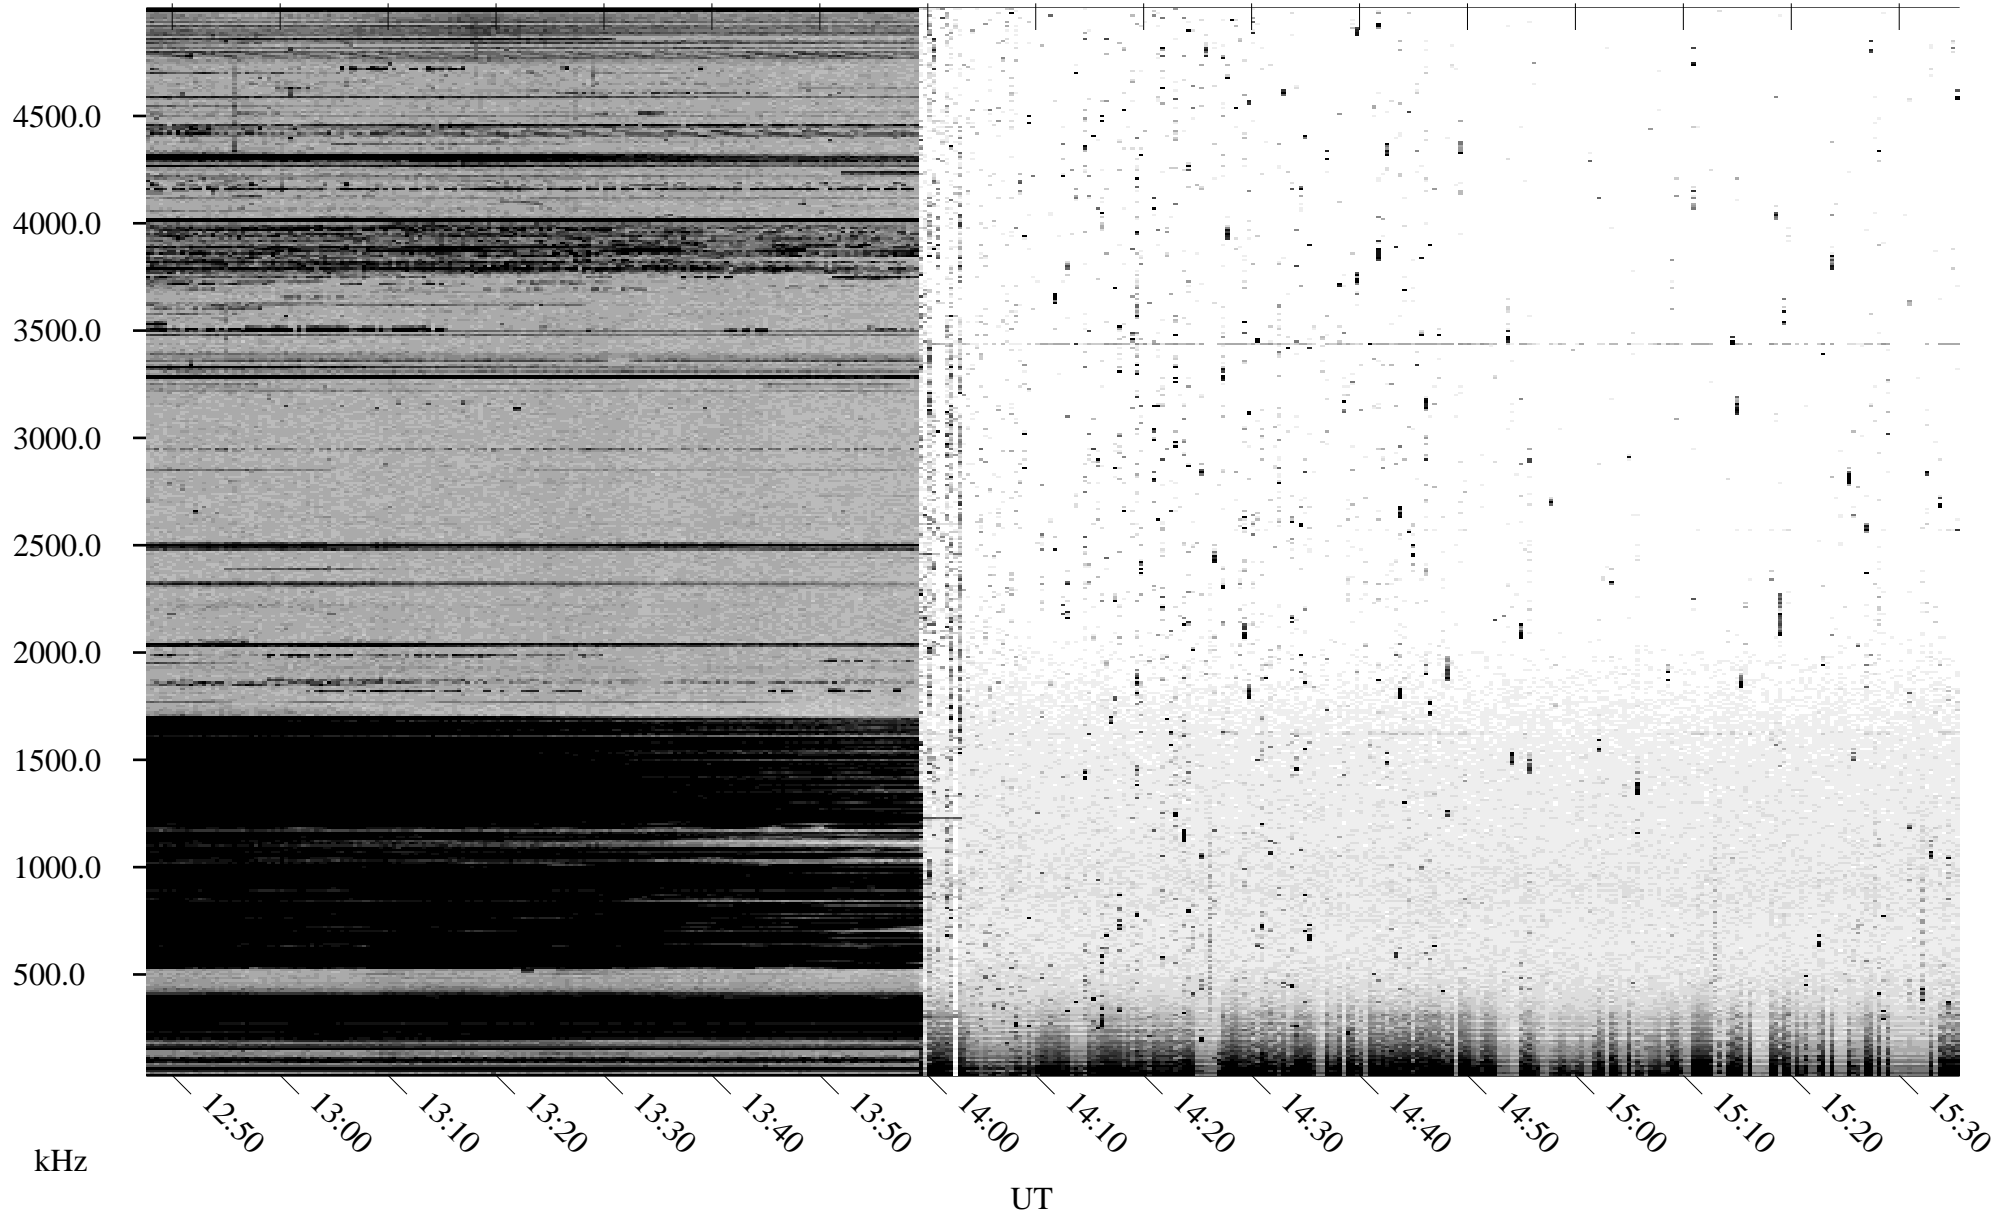

01/09/2003 Churchill, Manitoba

Linear Scale Black = 161 White = 15

ch03008l.r00m max_12

Page 3

01/09/2003 Churchill, Manitoba

Linear Scale Black = 161 White = 15

ch03008l.r00m max_12

Page 4

01/09/2003 Churchill, Manitoba

Linear Scale Black = 161 White = 15

ch03008l.r00m max_12

Page 5

01/09/2003 Churchill, Manitoba

Linear Scale Black = 161 White = 15

ch03008l.r00m max_12

Page 6

01/09/2003 Churchill, Manitoba

Linear Scale Black = 161 White = 15

ch03008l.r00m max_12

Page 7

01/09/2003 Churchill, Manitoba

Linear Scale Black = 161 White = 15

ch03008l.r00m max_12