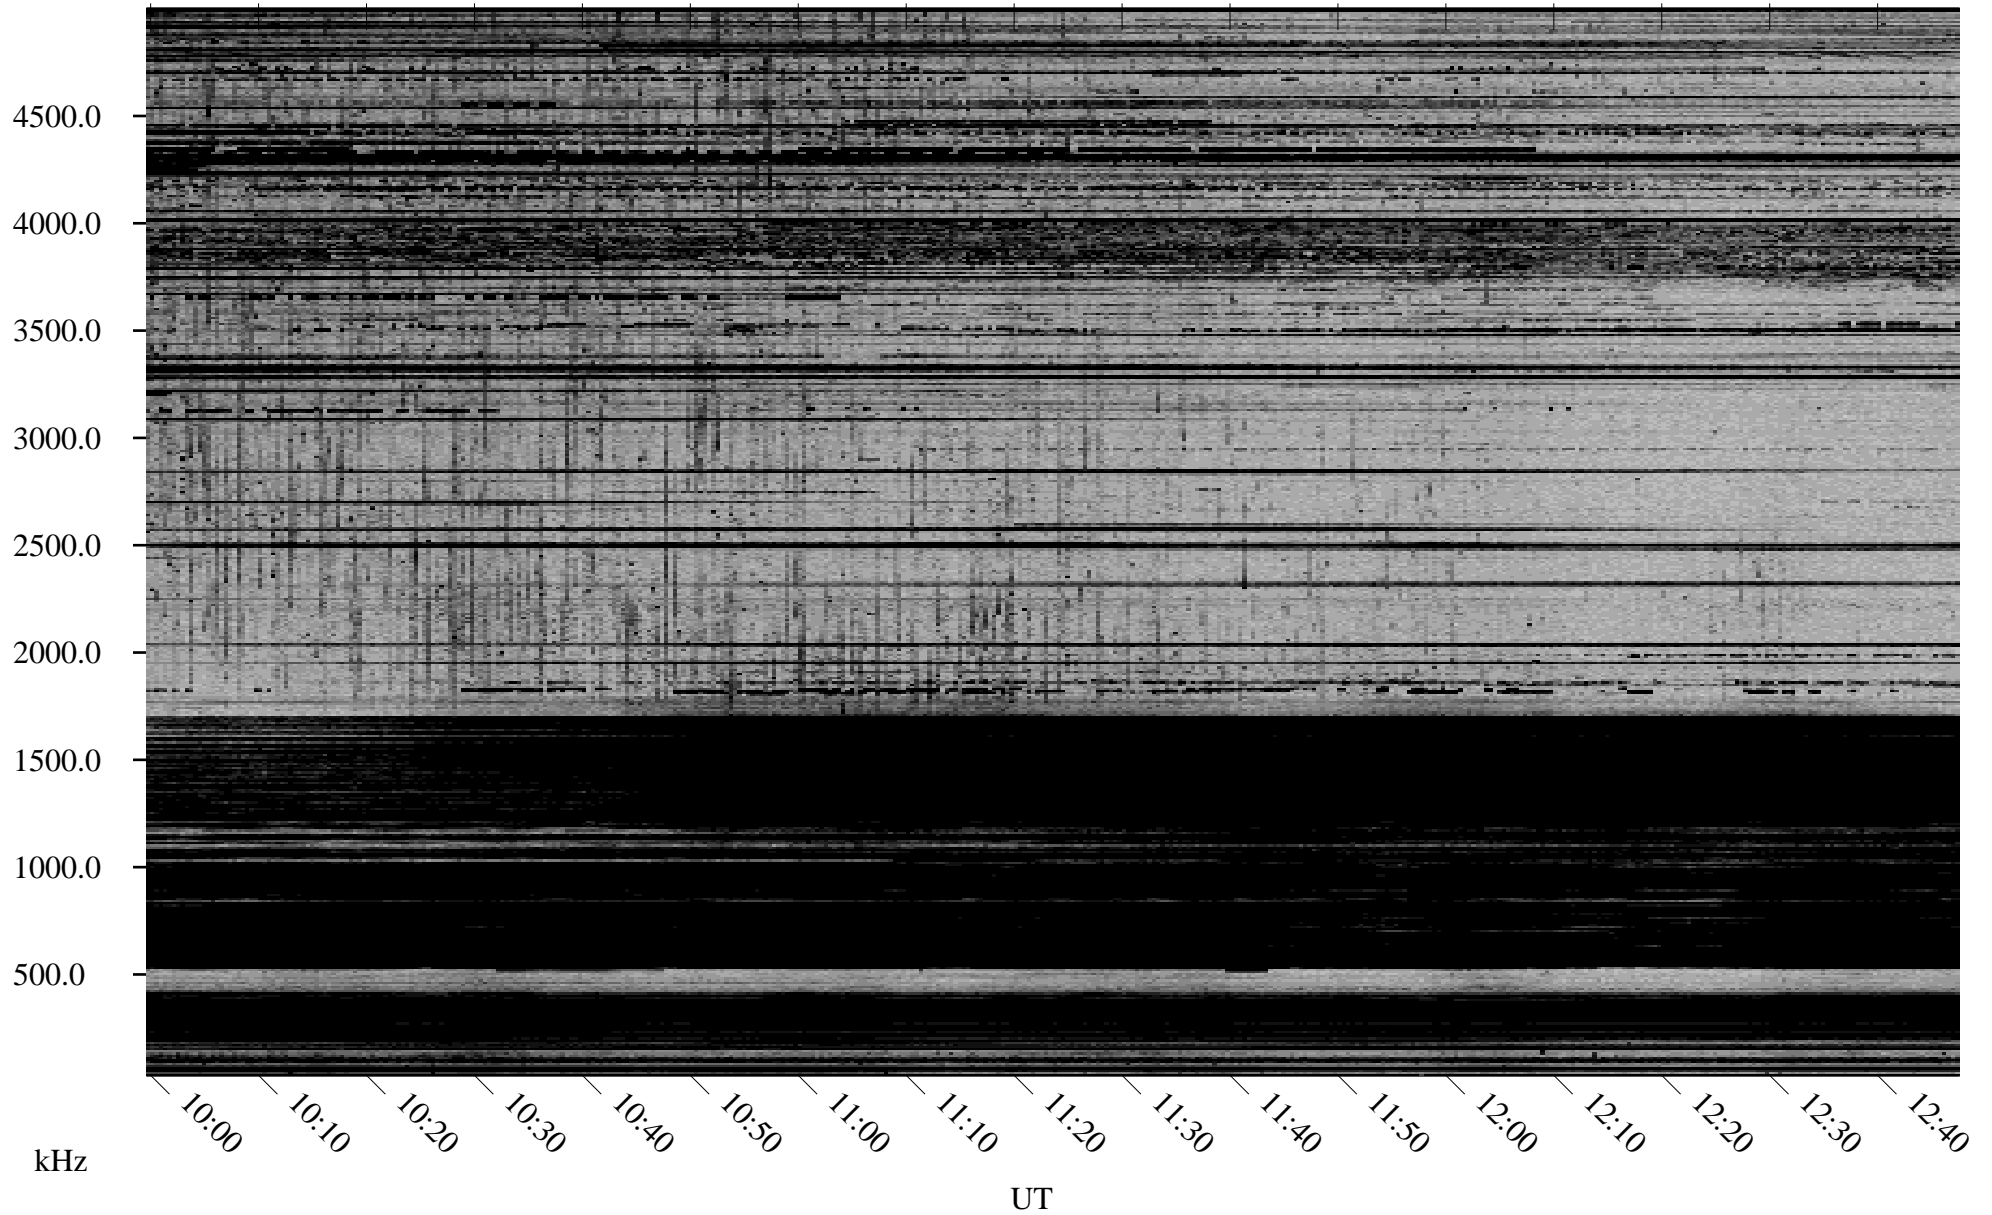

01/09/2003 Churchill, Manitoba

Linear Scale Black = 161 White = 15

ch03008l.r00m max_12

Page 5

01/09/2003 Churchill, Manitoba

Linear Scale Black = 161 White = 15

ch03008l.r00m max_12

Page 6

01/09/2003 Churchill, Manitoba

Linear Scale Black = 161 White = 15

ch03008l.r00m max_12

Page 7

01/09/2003 Churchill, Manitoba

Linear Scale Black = 161 White = 15

ch03008l.r00m max_12