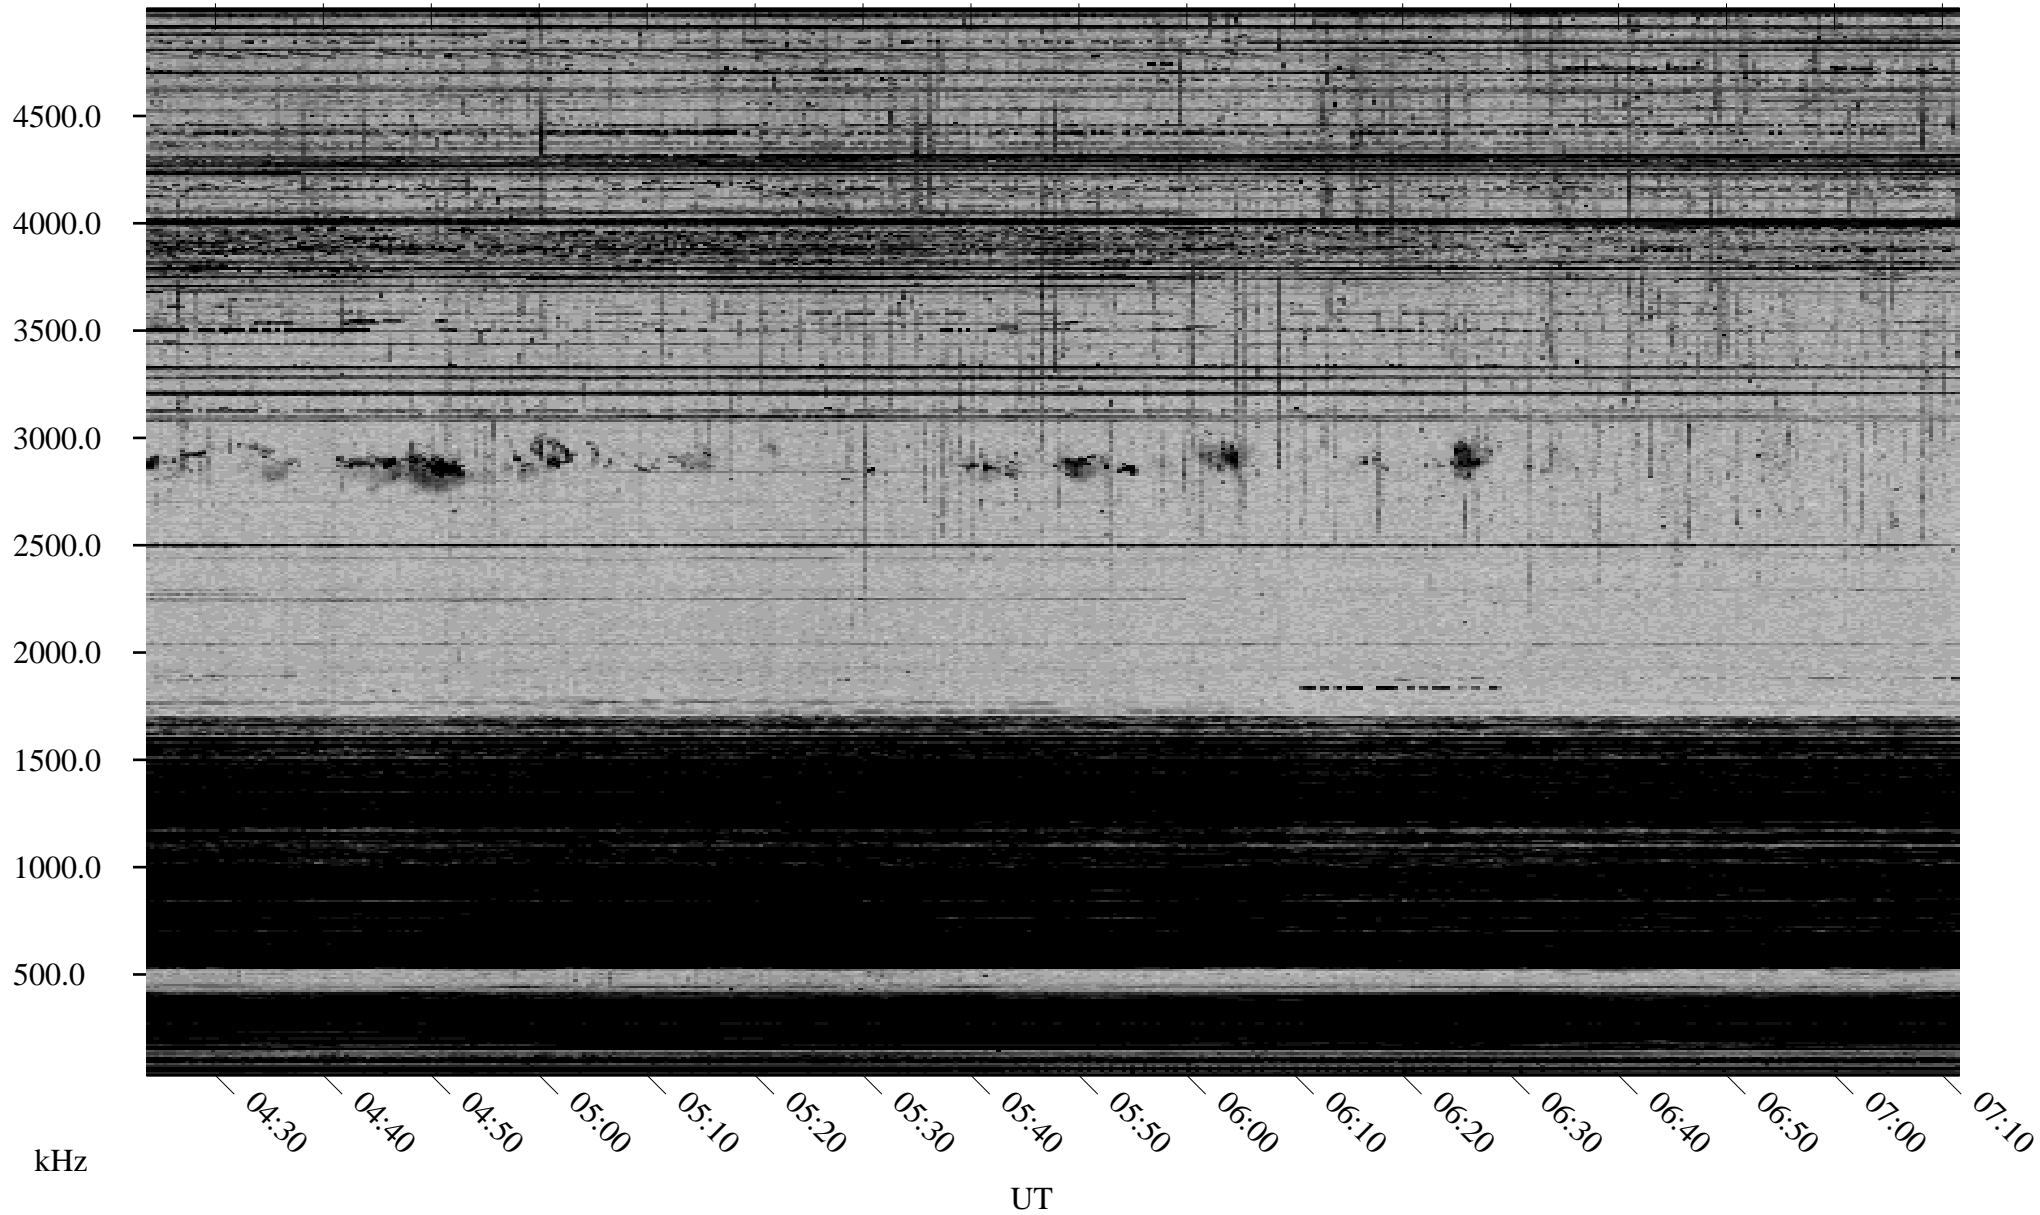

01/08/2003 Churchill, Manitoba

Linear Scale Black = 161 White = 15

ch03008l.r00m max_12

Page 1

01/08/2003 Churchill, Manitoba

Linear Scale Black = 161 White = 15

ch03008l.r00m max_12

Page 2

01/09/2003 Churchill, Manitoba

Linear Scale Black = 161 White = 15

ch03008l.r00m max_12

Page 3

01/09/2003 Churchill, Manitoba

Linear Scale Black = 161 White = 15

ch03008l.r00m max_12

Page 4

01/09/2003 Churchill, Manitoba

Linear Scale Black = 161 White = 15

ch03008l.r00m max_12

Page 5

01/09/2003 Churchill, Manitoba

Linear Scale Black = 161 White = 15

ch03008l.r00m max_12

Page 6

01/09/2003 Churchill, Manitoba

Linear Scale Black = 161 White = 15

ch03008l.r00m max_12

Page 7

01/09/2003 Churchill, Manitoba

Linear Scale Black = 161 White = 15

ch03008l.r00m max_12