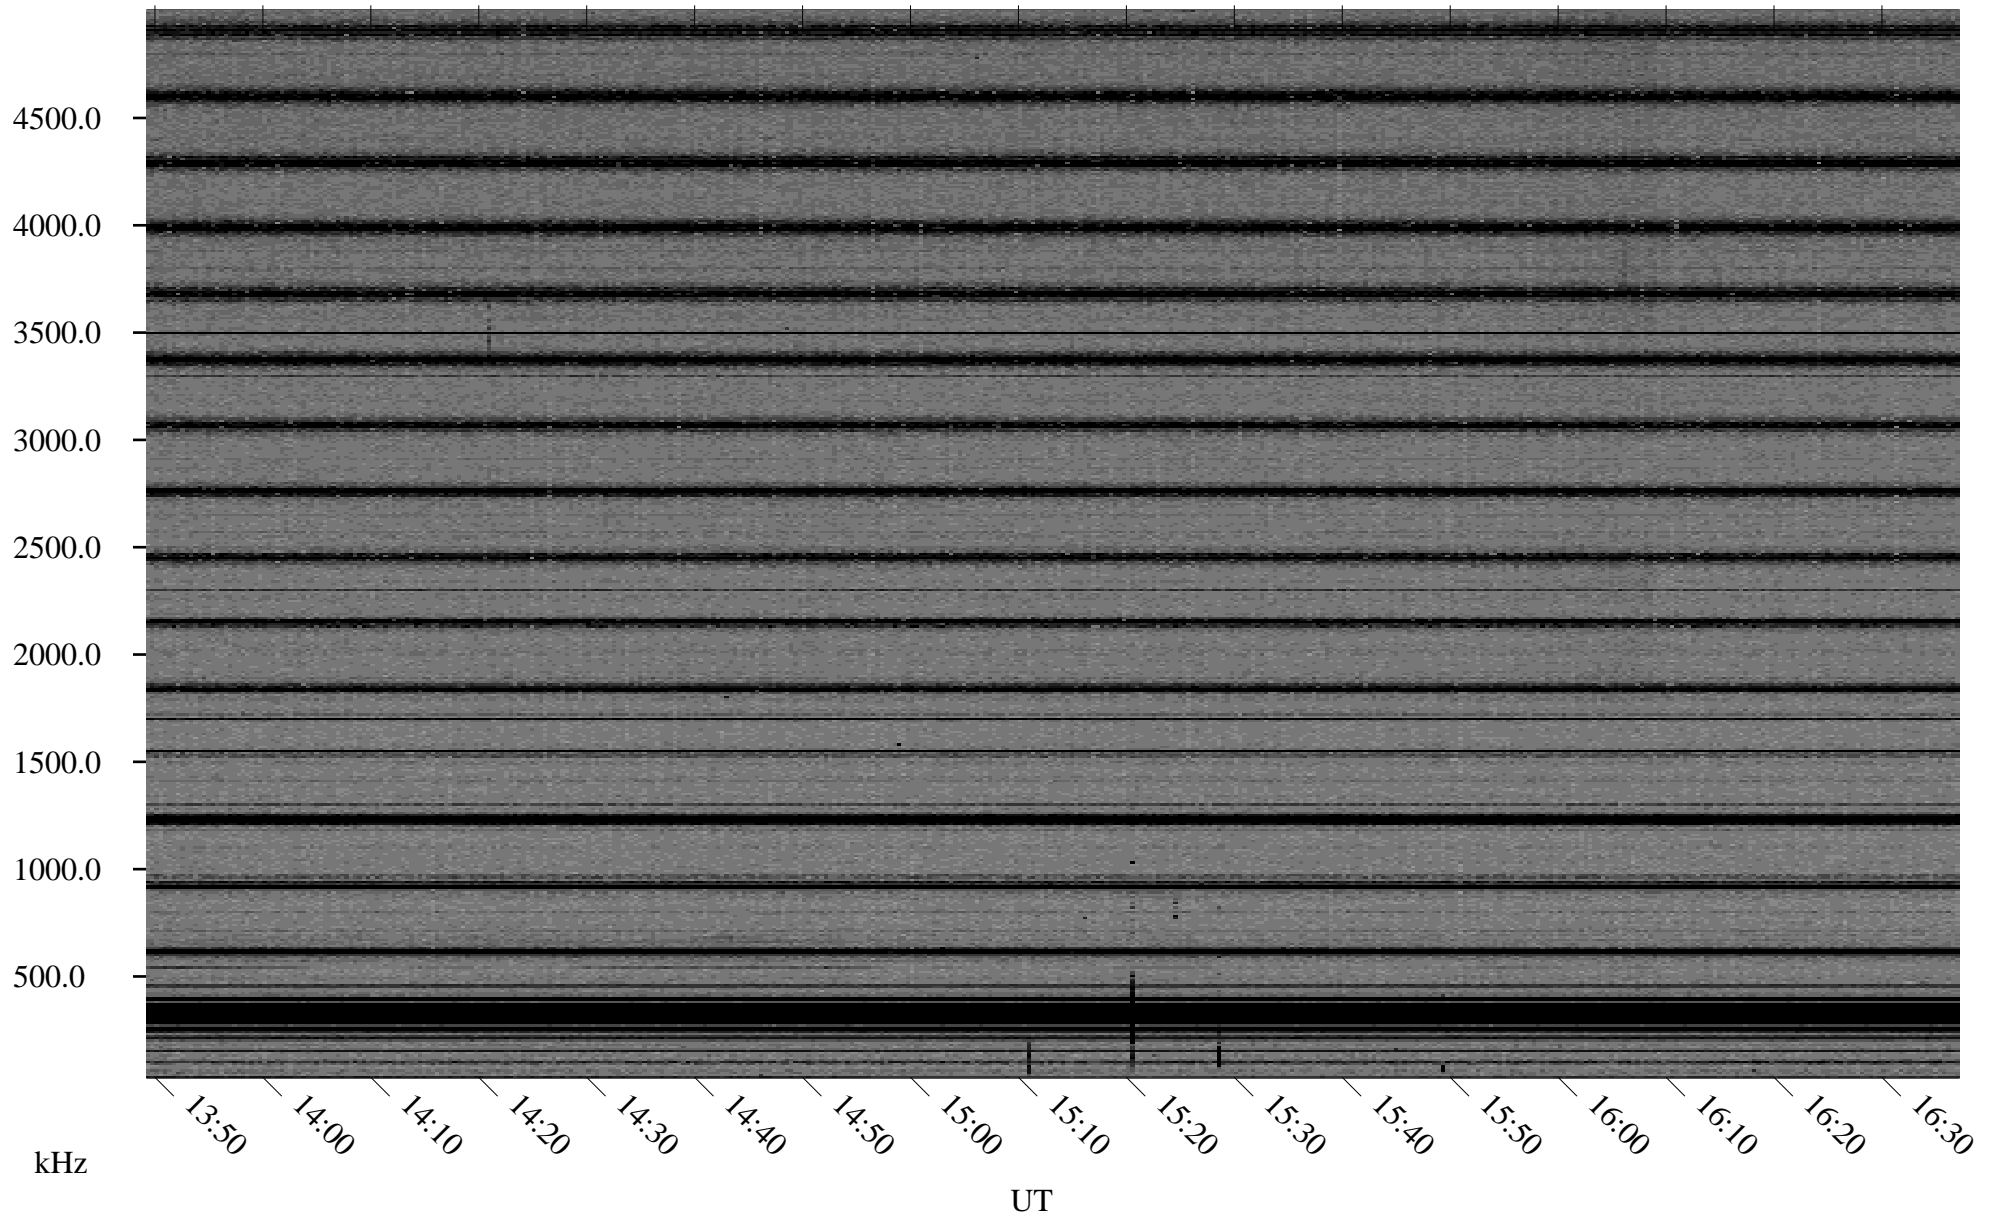

04/10/2003 Churchill, Manitoba

Linear Scale Black = 161 White = 15

ch03099l.r01m max_12

Page 3

04/10/2003 Churchill, Manitoba

Linear Scale Black = 161 White = 15

ch03099l.r01m max_12

Page 4

04/10/2003 Churchill, Manitoba

Linear Scale Black = 161 White = 15

ch03099l.r01m max_12

Page 5

04/10/2003 Churchill, Manitoba

Linear Scale Black = 161 White = 15

ch03099l.r01m max_12

Page 6

04/10/2003 Churchill, Manitoba

Linear Scale Black = 161 White = 15

ch03099l.r01m max_12

Page 7

04/10/2003 Churchill, Manitoba

Linear Scale Black = 161 White = 15

ch03099l.r01m max_12

Page 8