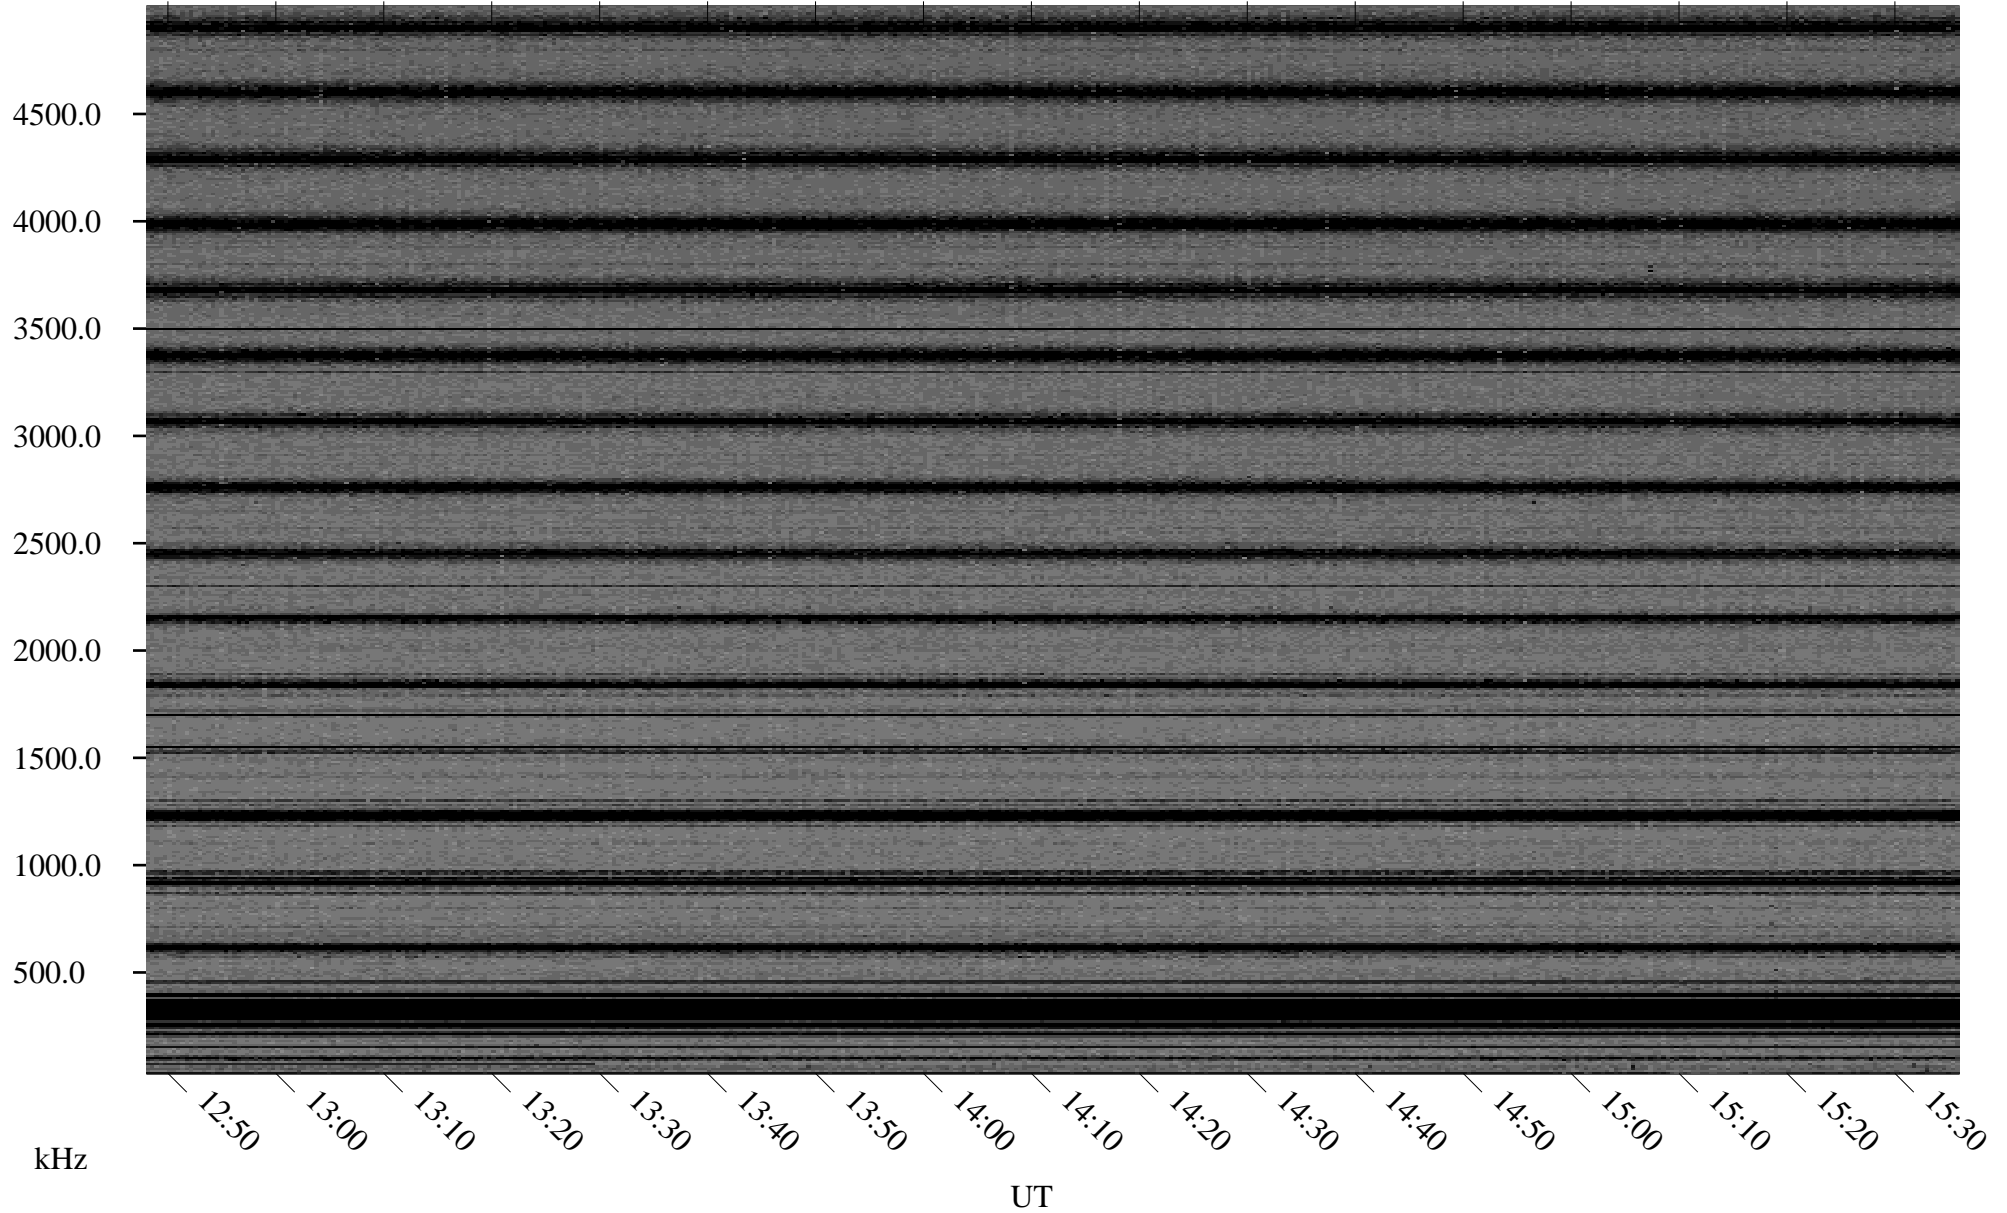

04/13/2003 Churchill, Manitoba

Linear Scale Black = 161 White = 15

ch03103l.r00m max_12

Page 1

04/13/2003 Churchill, Manitoba

Linear Scale Black = 161 White = 15

ch03103l.r00m max_12

Page 2

04/14/2003 Churchill, Manitoba

Linear Scale Black = 161 White = 15

ch03103l.r00m max_12

Page 3

04/14/2003 Churchill, Manitoba

Linear Scale Black = 161 White = 15

ch03103l.r00m max_12

Page 4

04/14/2003 Churchill, Manitoba

Linear Scale Black = 161 White = 15

ch03103l.r00m max_12

Page 5

04/14/2003 Churchill, Manitoba

Linear Scale Black = 161 White = 15

ch03103l.r00m max_12

Page 6

04/14/2003 Churchill, Manitoba

Linear Scale Black = 161 White = 15

ch03103l.r00m max_12

Page 7

04/14/2003 Churchill, Manitoba

Linear Scale Black = 161 White = 15

ch03103l.r00m max_12

Page 8