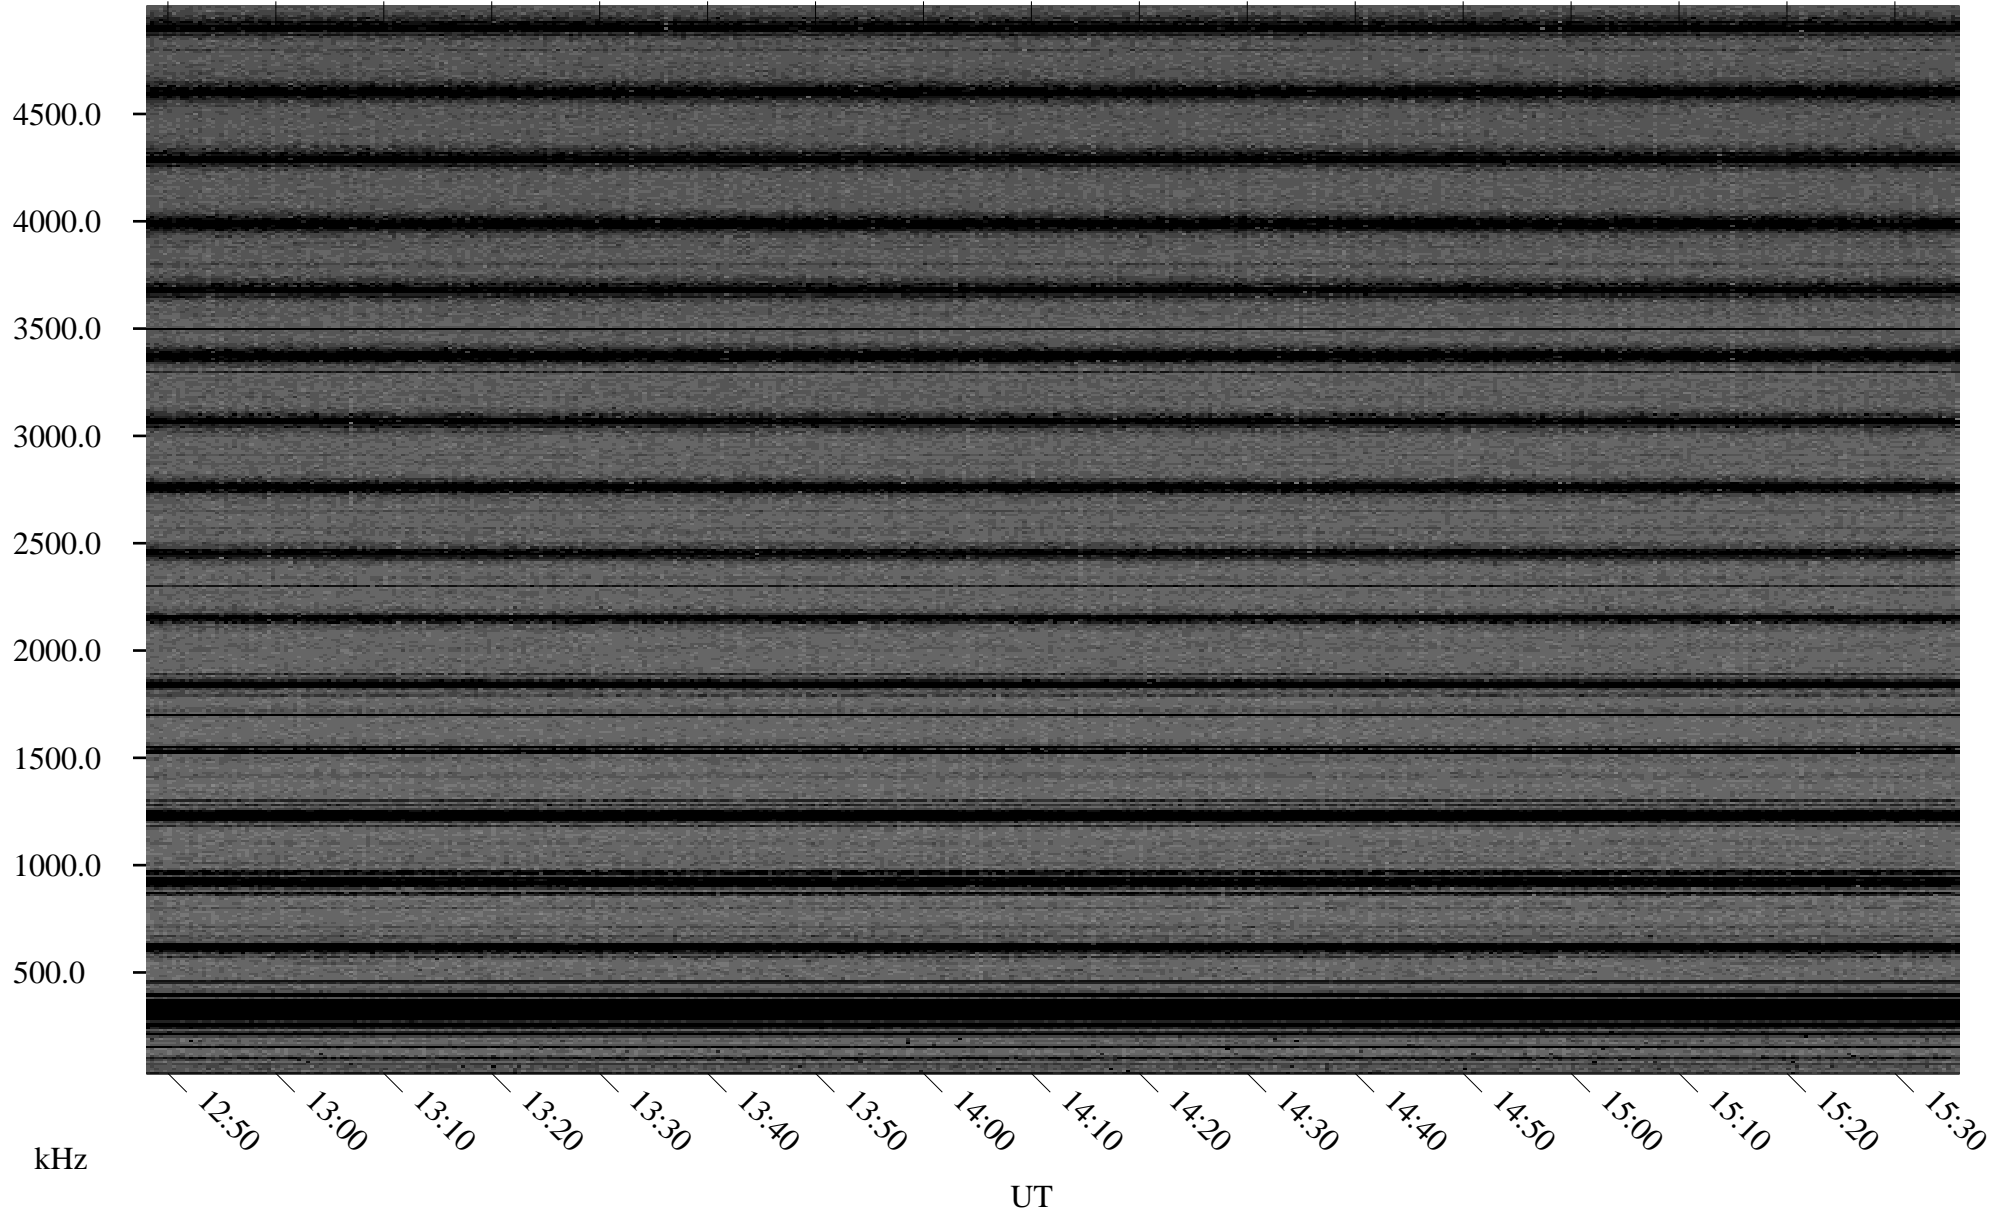

04/14/2003 Churchill, Manitoba

Linear Scale Black = 161 White = 15

ch03104l.r00m max_12

Page 1

04/14/2003 Churchill, Manitoba

Linear Scale Black = 161 White = 15

ch03104l.r00m max_12

Page 2

04/15/2003 Churchill, Manitoba

Linear Scale Black = 161 White = 15

ch03104l.r00m max_12

Page 3

04/15/2003 Churchill, Manitoba

Linear Scale Black = 161 White = 15

ch03104l.r00m max_12

Page 4

04/15/2003 Churchill, Manitoba

Linear Scale Black = 161 White = 15

ch03104l.r00m max_12

Page 5

04/15/2003 Churchill, Manitoba

Linear Scale Black = 161 White = 15

ch03104l.r00m max_12

Page 6

04/15/2003 Churchill, Manitoba

Linear Scale Black = 161 White = 15

ch03104l.r00m max_12

Page 7

04/15/2003 Churchill, Manitoba

Linear Scale Black = 161 White = 15

ch03104l.r00m max_12