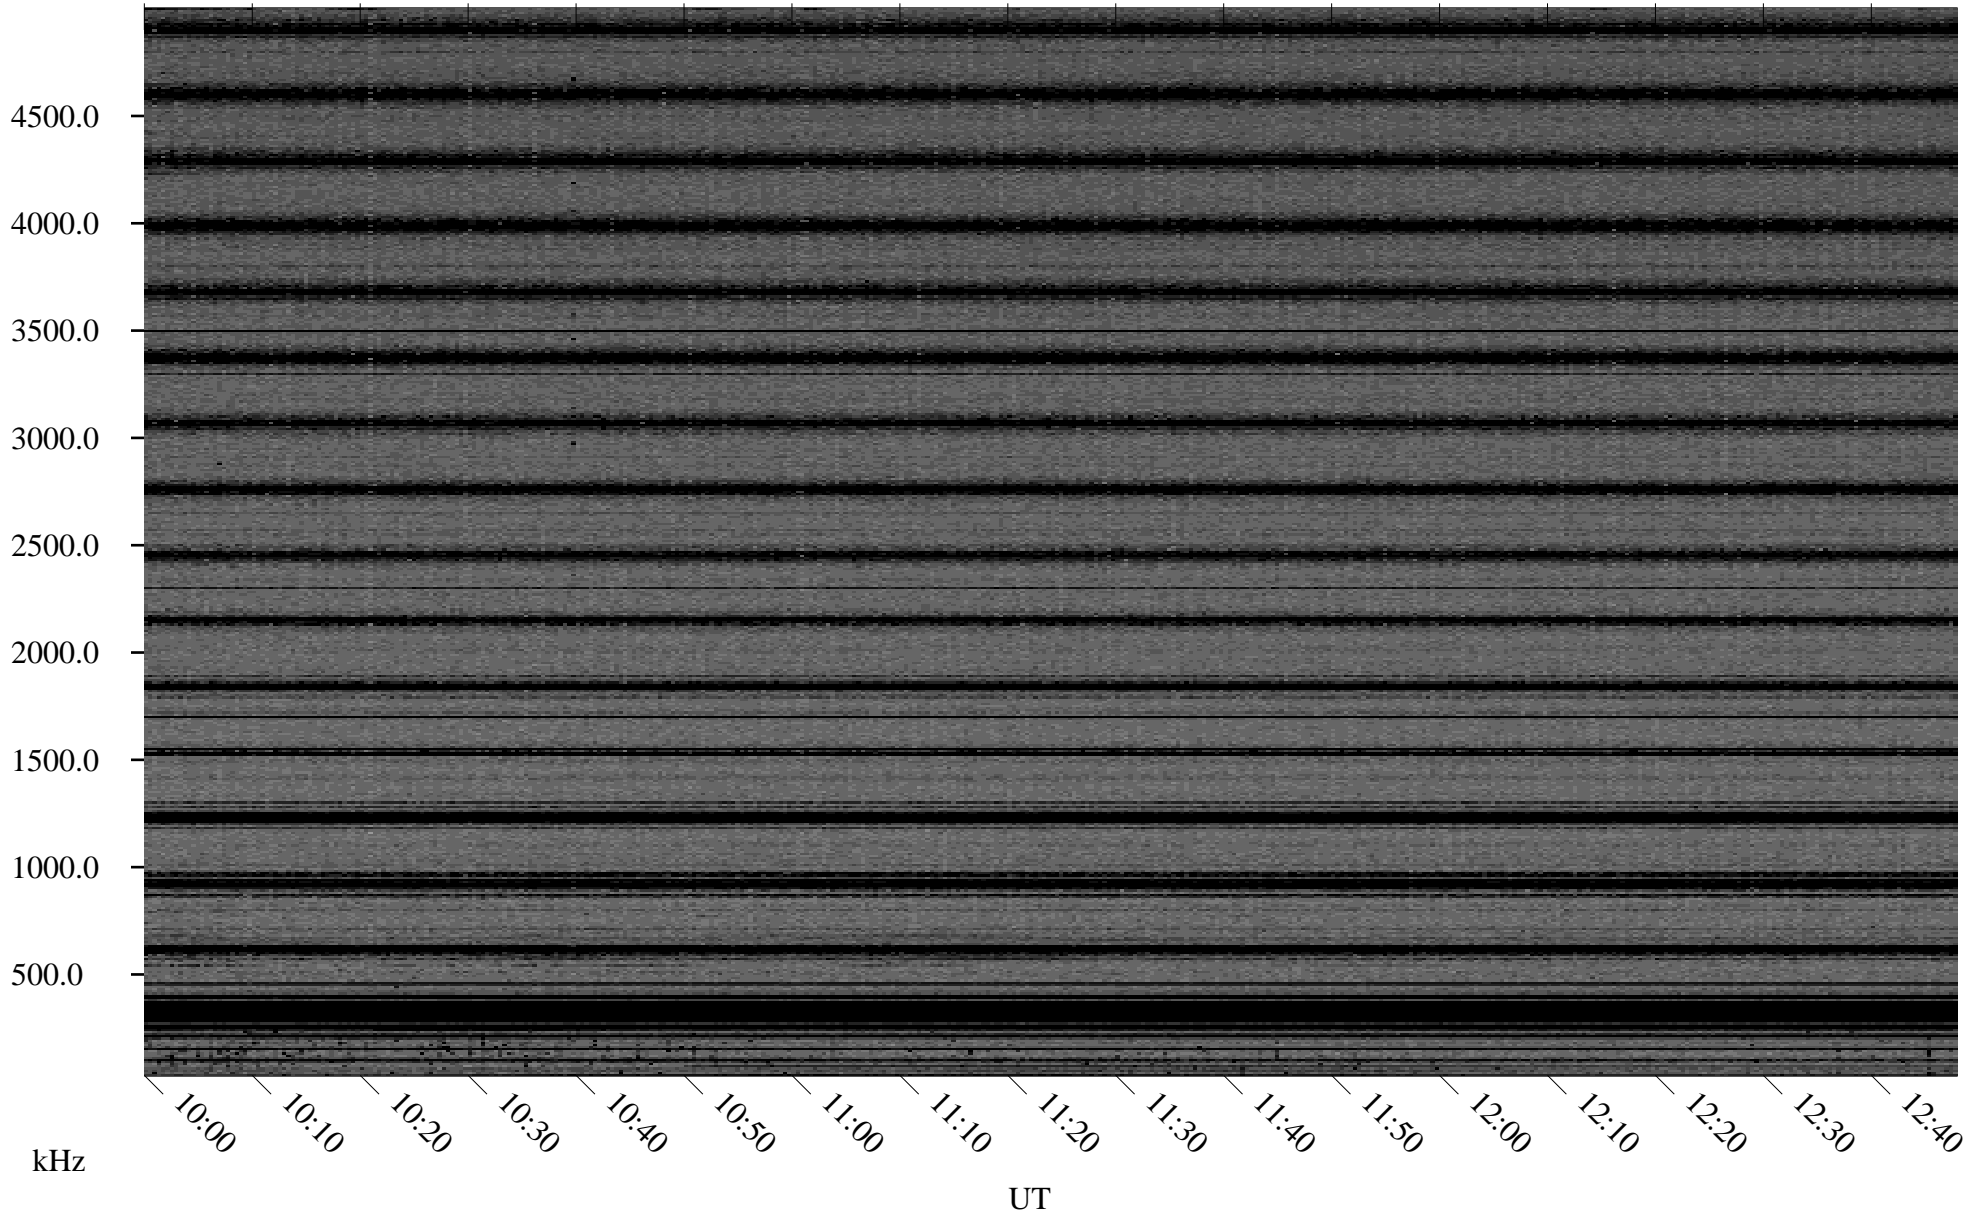

04/14/2003 Churchill, Manitoba

Linear Scale Black = 161 White = 15

ch03104l.r00m max_12

Page 1

04/14/2003 Churchill, Manitoba

Linear Scale Black = 161 White = 15

ch03104l.r00m max_12

Page 2

04/15/2003 Churchill, Manitoba

Linear Scale Black = 161 White = 15

ch03104l.r00m max_12

Page 3

04/15/2003 Churchill, Manitoba

Linear Scale Black = 161 White = 15

ch03104l.r00m max_12

Page 4

04/15/2003 Churchill, Manitoba

Linear Scale Black = 161 White = 15

ch03104l.r00m max_12

Page 5

04/15/2003 Churchill, Manitoba

Linear Scale Black = 161 White = 15

ch03104l.r00m max_12

Page 6

04/15/2003 Churchill, Manitoba

Linear Scale Black = 161 White = 15

ch03104l.r00m max_12

Page 7

04/15/2003 Churchill, Manitoba

Linear Scale Black = 161 White = 15

ch03104l.r00m max_12