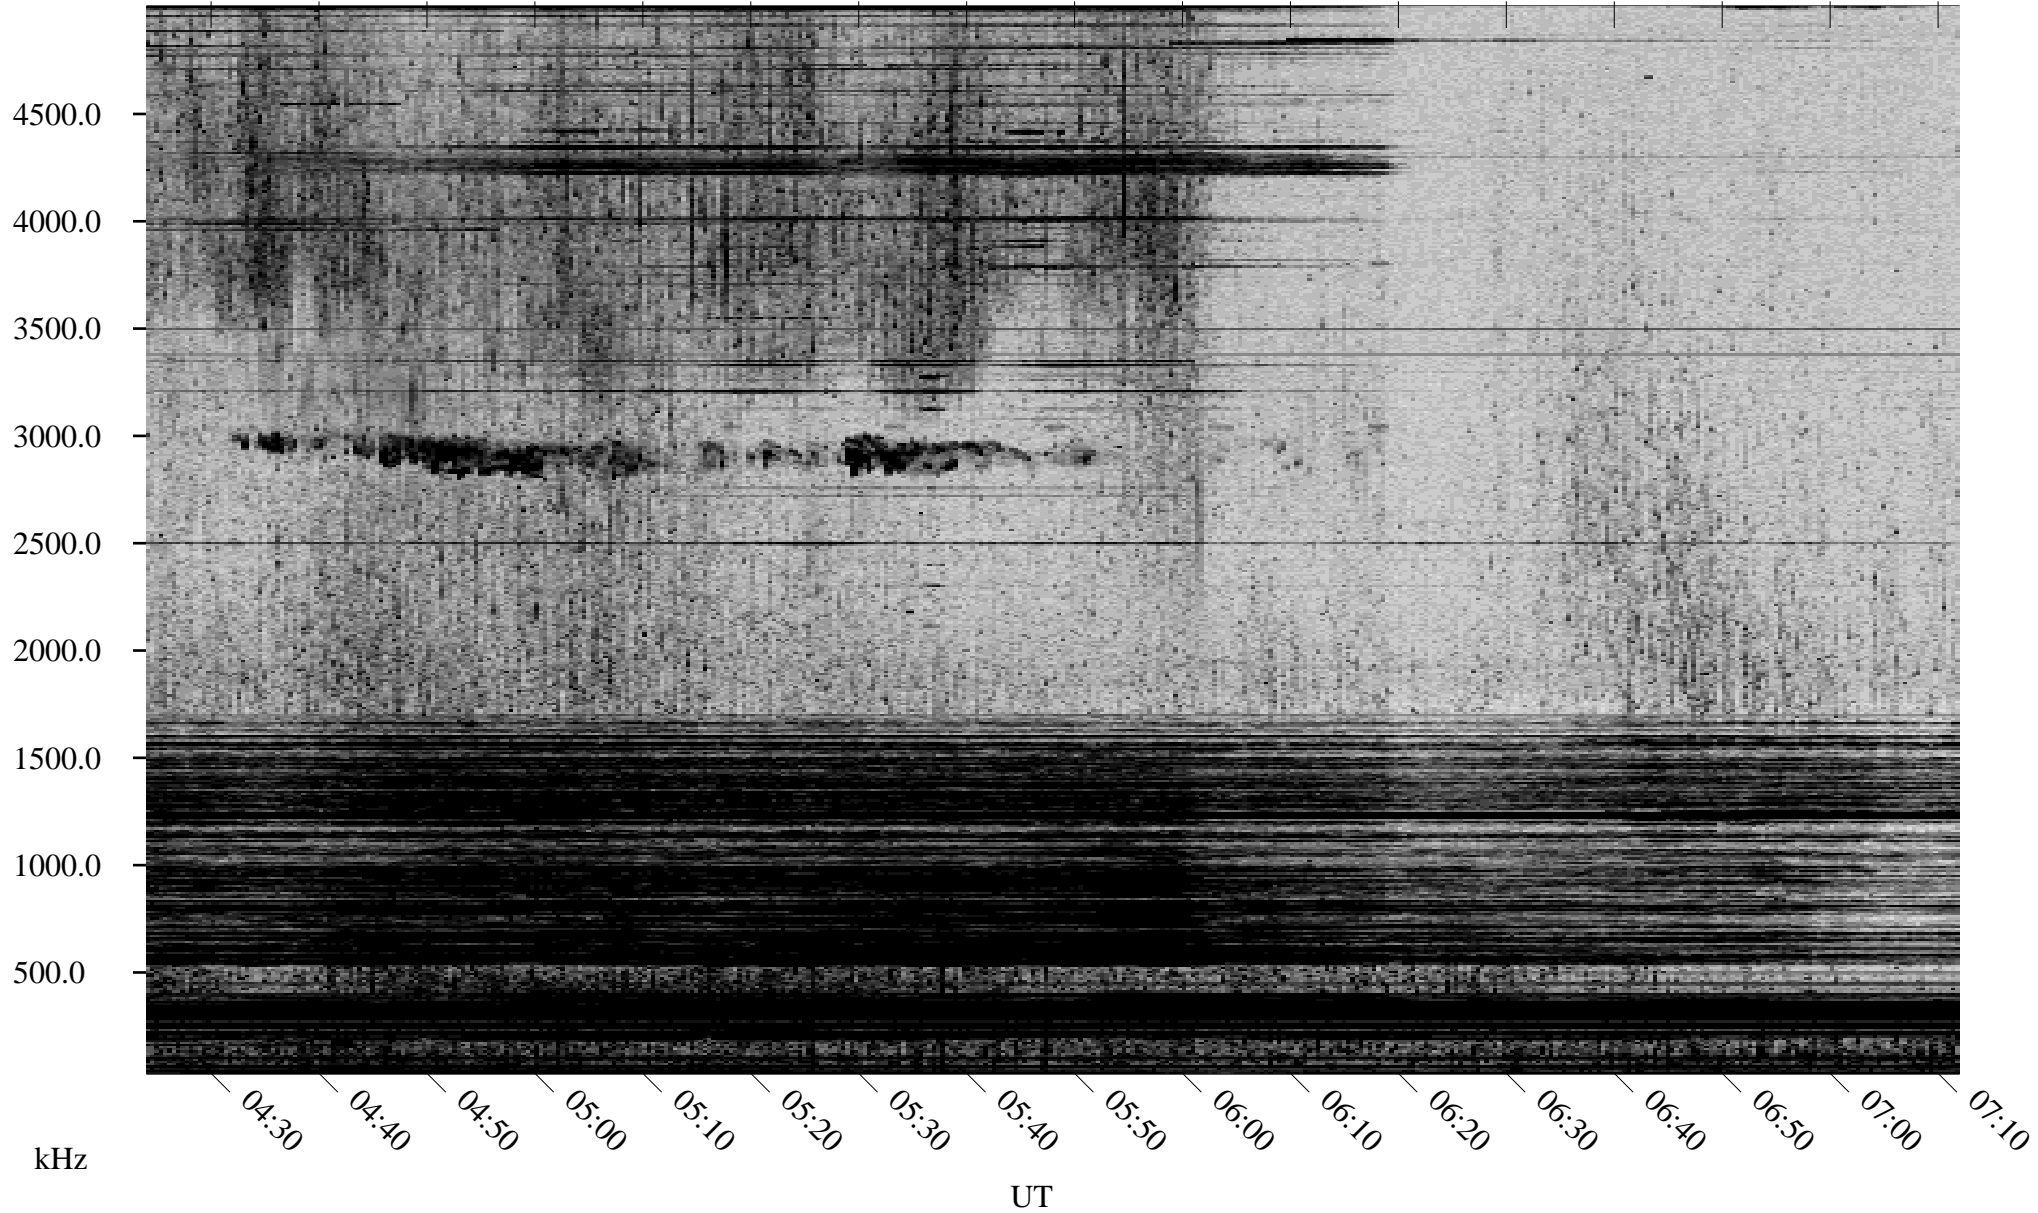

04/15/2003 Churchill, Manitoba

Linear Scale Black = 161 White = 15

ch031051.r00m max_12

Page 1

04/15/2003 Churchill, Manitoba

Linear Scale Black = 161 White = 15

ch031051.r00m max_12

Page 2

04/16/2003 Churchill, Manitoba

Linear Scale Black = 161 White = 15

ch031051.r00m max_12

Page 3

04/16/2003 Churchill, Manitoba

Linear Scale Black = 161 White = 15

ch031051.r00m max_12

Page 4

04/16/2003 Churchill, Manitoba

Linear Scale Black = 161 White = 15

ch031051.r00m max_12

Page 5

04/16/2003 Churchill, Manitoba

Linear Scale Black = 161 White = 15

ch031051.r00m max_12

Page 6

04/16/2003 Churchill, Manitoba

Linear Scale Black = 161 White = 15

ch031051.r00m max_12

Page 7

04/16/2003 Churchill, Manitoba

Linear Scale Black = 161 White = 15

ch031051.r00m max_12

Page 8