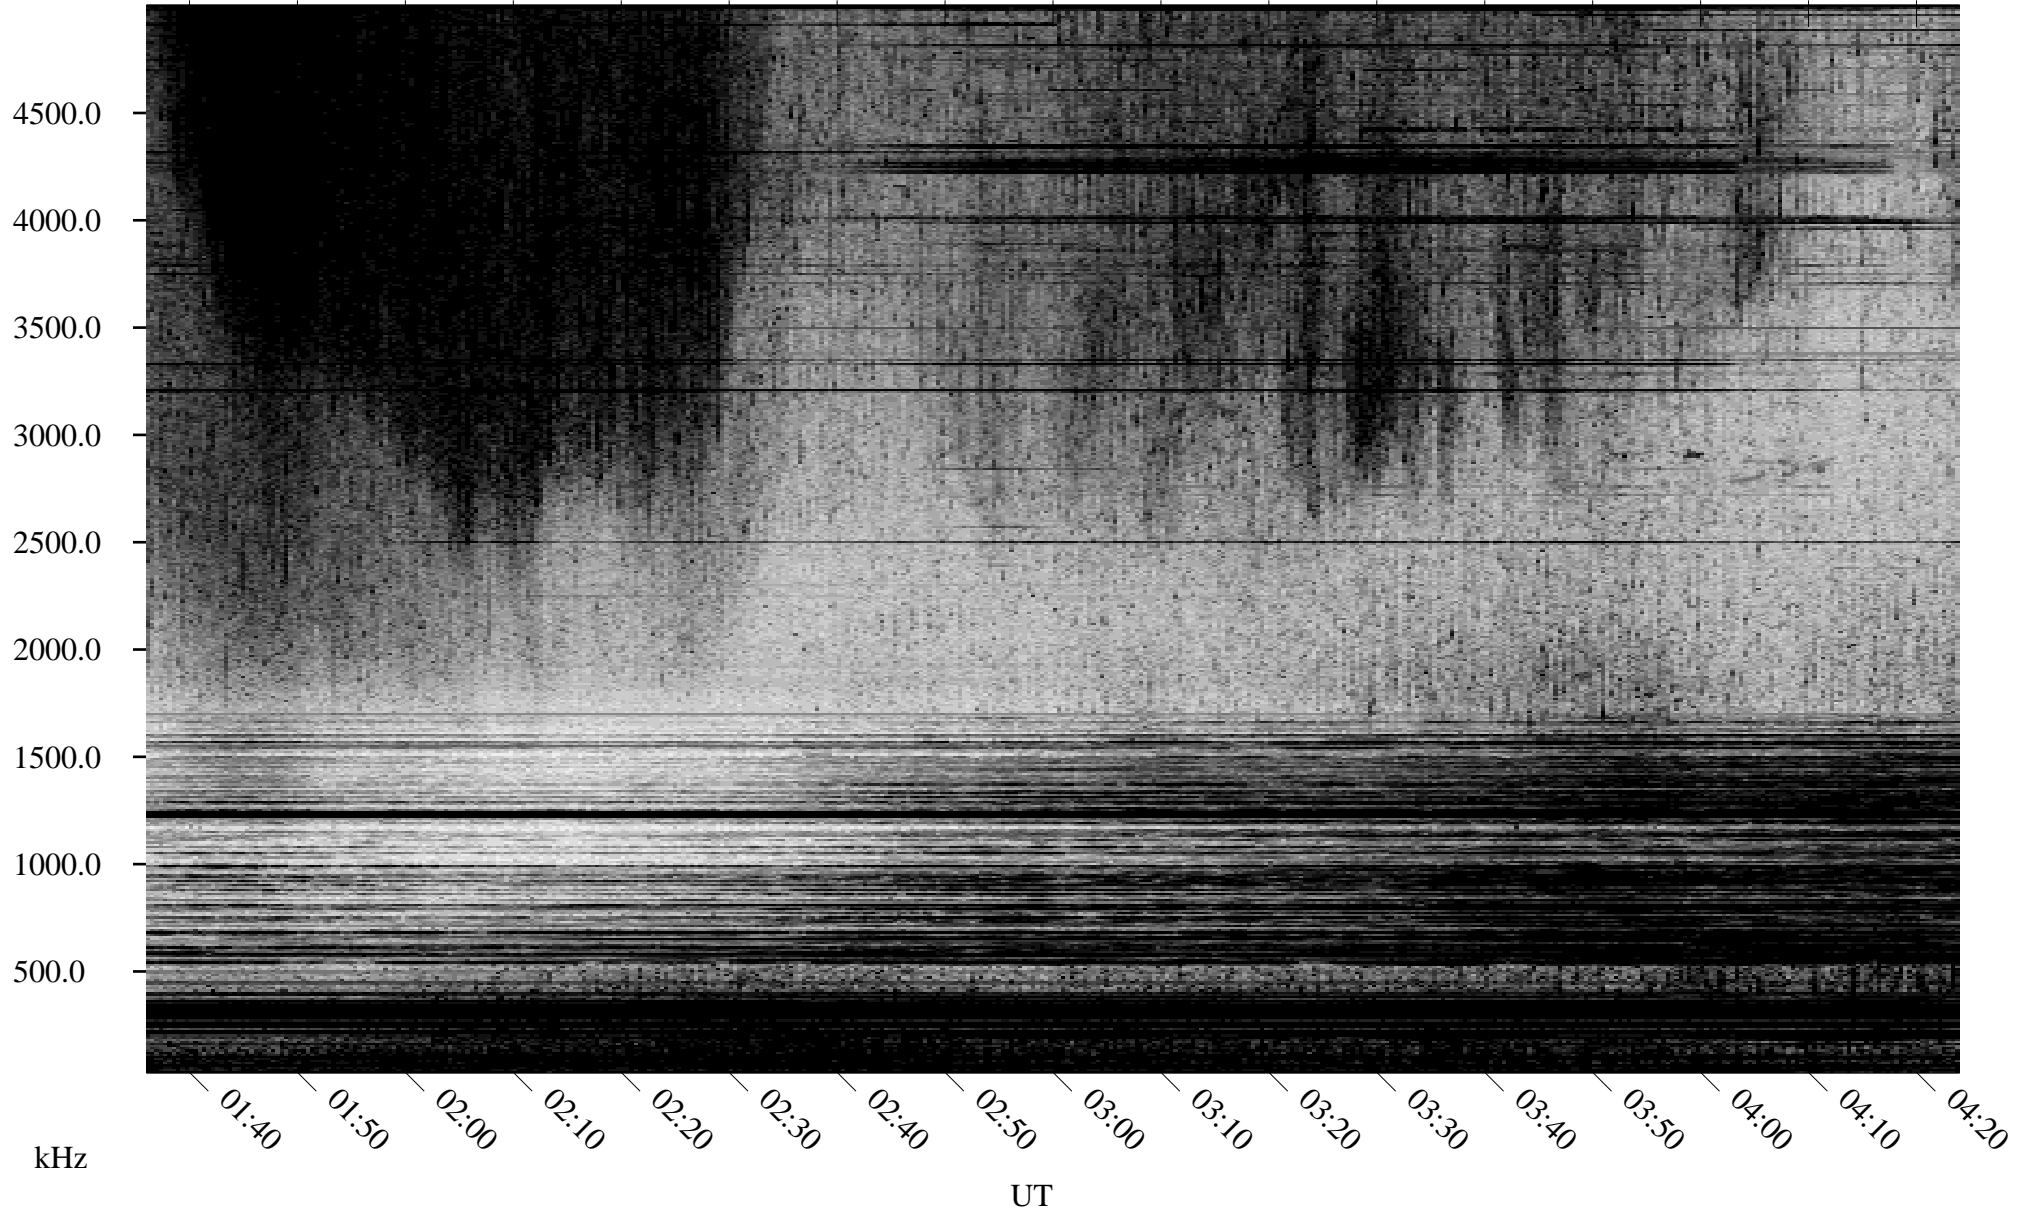

04/15/2003 Churchill, Manitoba

Linear Scale Black = 161 White = 15

ch031051.r00m max_12

Page 1

04/15/2003 Churchill, Manitoba

Linear Scale Black = 161 White = 15

ch031051.r00m max_12

Page 2

04/16/2003 Churchill, Manitoba

Linear Scale Black = 161 White = 15

ch031051.r00m max_12

Page 3

04/16/2003 Churchill, Manitoba

Linear Scale Black = 161 White = 15

ch031051.r00m max_12

Page 4

04/16/2003 Churchill, Manitoba

Linear Scale Black = 161 White = 15

ch031051.r00m max_12

Page 5

04/16/2003 Churchill, Manitoba

Linear Scale Black = 161 White = 15

ch031051.r00m max_12

Page 6

04/16/2003 Churchill, Manitoba

Linear Scale Black = 161 White = 15

ch031051.r00m max_12

Page 7

04/16/2003 Churchill, Manitoba

Linear Scale Black = 161 White = 15

ch031051.r00m max_12

Page 8