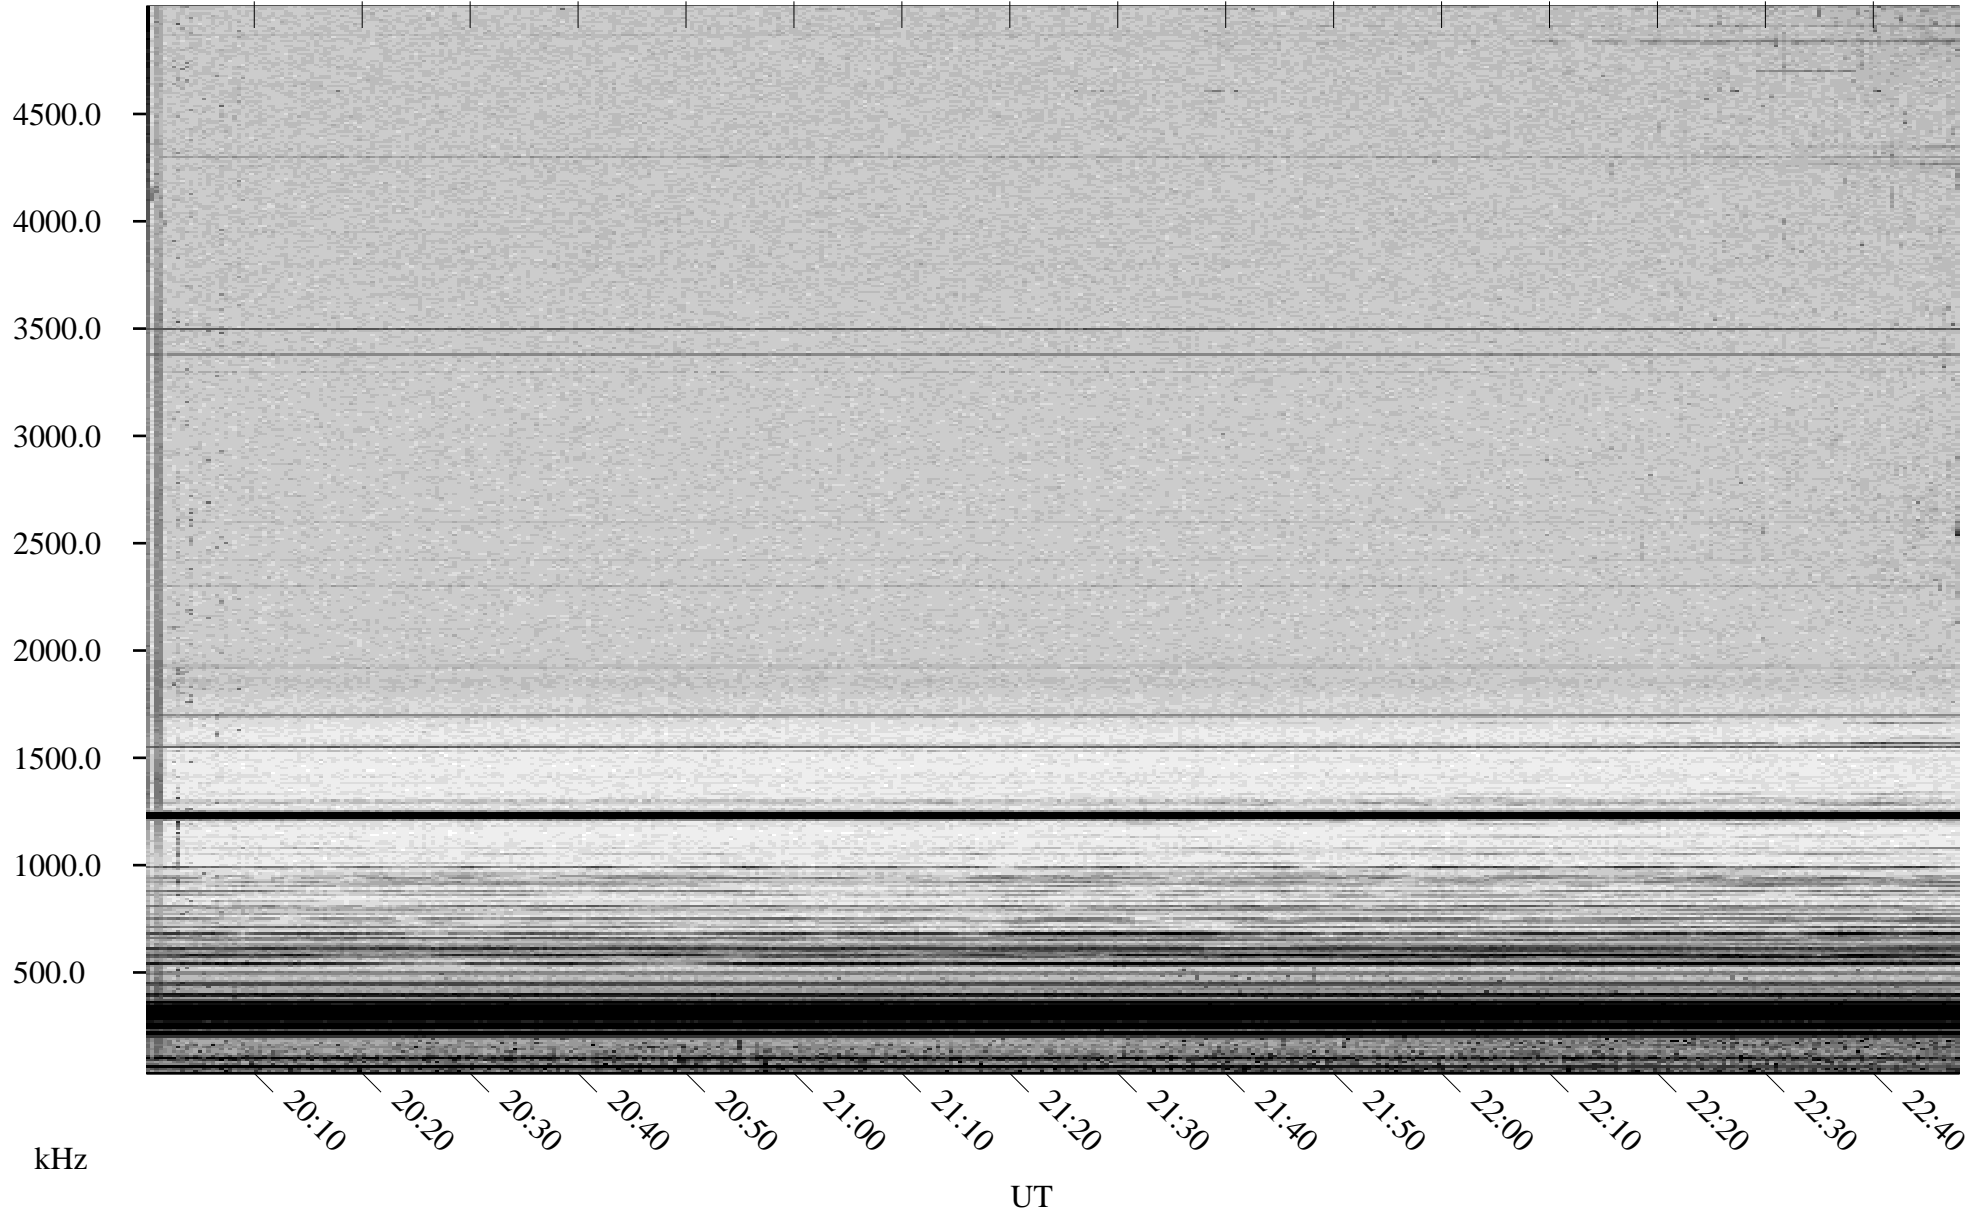

04/15/2003 Churchill, Manitoba

Linear Scale Black = 161 White = 15

ch031051.r00m max_12

Page 1

04/15/2003 Churchill, Manitoba

Linear Scale Black = 161 White = 15

ch031051.r00m max_12

Page 2

04/16/2003 Churchill, Manitoba

Linear Scale Black = 161 White = 15

ch031051.r00m max_12

Page 3

04/16/2003 Churchill, Manitoba

Linear Scale Black = 161 White = 15

ch031051.r00m max_12

Page 4

04/16/2003 Churchill, Manitoba

Linear Scale Black = 161 White = 15

ch031051.r00m max_12

Page 5

04/16/2003 Churchill, Manitoba

Linear Scale Black = 161 White = 15

ch031051.r00m max_12

Page 6

04/16/2003 Churchill, Manitoba

Linear Scale Black = 161 White = 15

ch031051.r00m max_12

Page 7

04/16/2003 Churchill, Manitoba

Linear Scale Black = 161 White = 15

ch031051.r00m max_12

Page 8