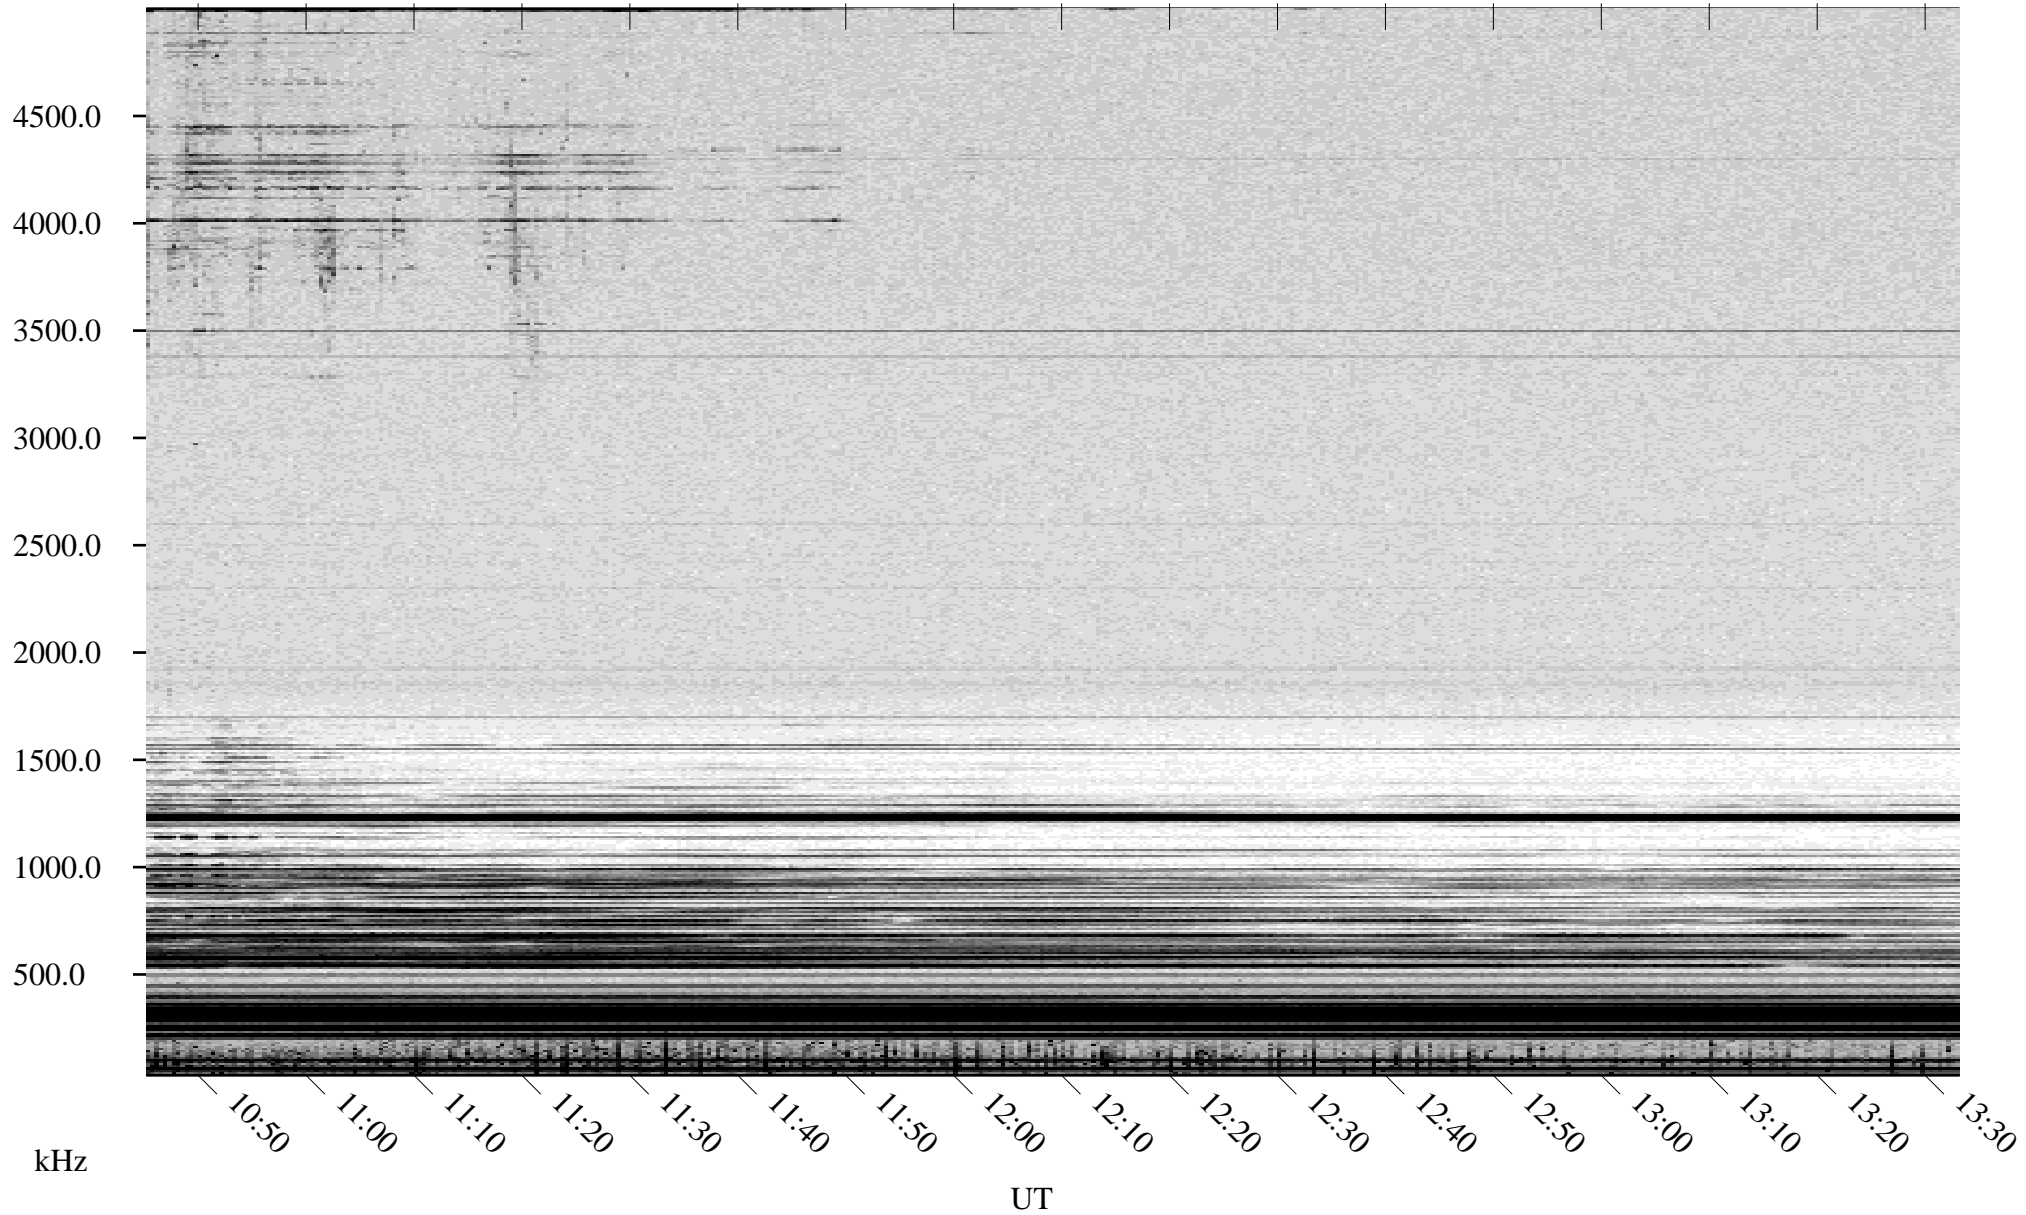

04/17/2003 Churchill, Manitoba

Linear Scale Black = 161 White = 15

ch03107l.r00m max_12

Page 1

04/17/2003 Churchill, Manitoba

Linear Scale Black = 161 White = 15

ch03107l.r00m max_12

Page 2

04/18/2003 Churchill, Manitoba

Linear Scale Black = 161 White = 15

ch03107l.r00m max_12

Page 3

04/18/2003 Churchill, Manitoba

Linear Scale Black = 161 White = 15

ch03107l.r00m max_12

Page 4

04/18/2003 Churchill, Manitoba

Linear Scale Black = 161 White = 15

ch031071.r00m max_12

Page 5

04/18/2003 Churchill, Manitoba

Linear Scale Black = 161 White = 15

ch031071.r00m max_12

Page 6

04/18/2003 Churchill, Manitoba

Linear Scale Black = 161 White = 15

ch03107l.r00m max_12

Page 7

04/18/2003 Churchill, Manitoba

Linear Scale Black = 161 White = 15

ch031071.r00m max_12