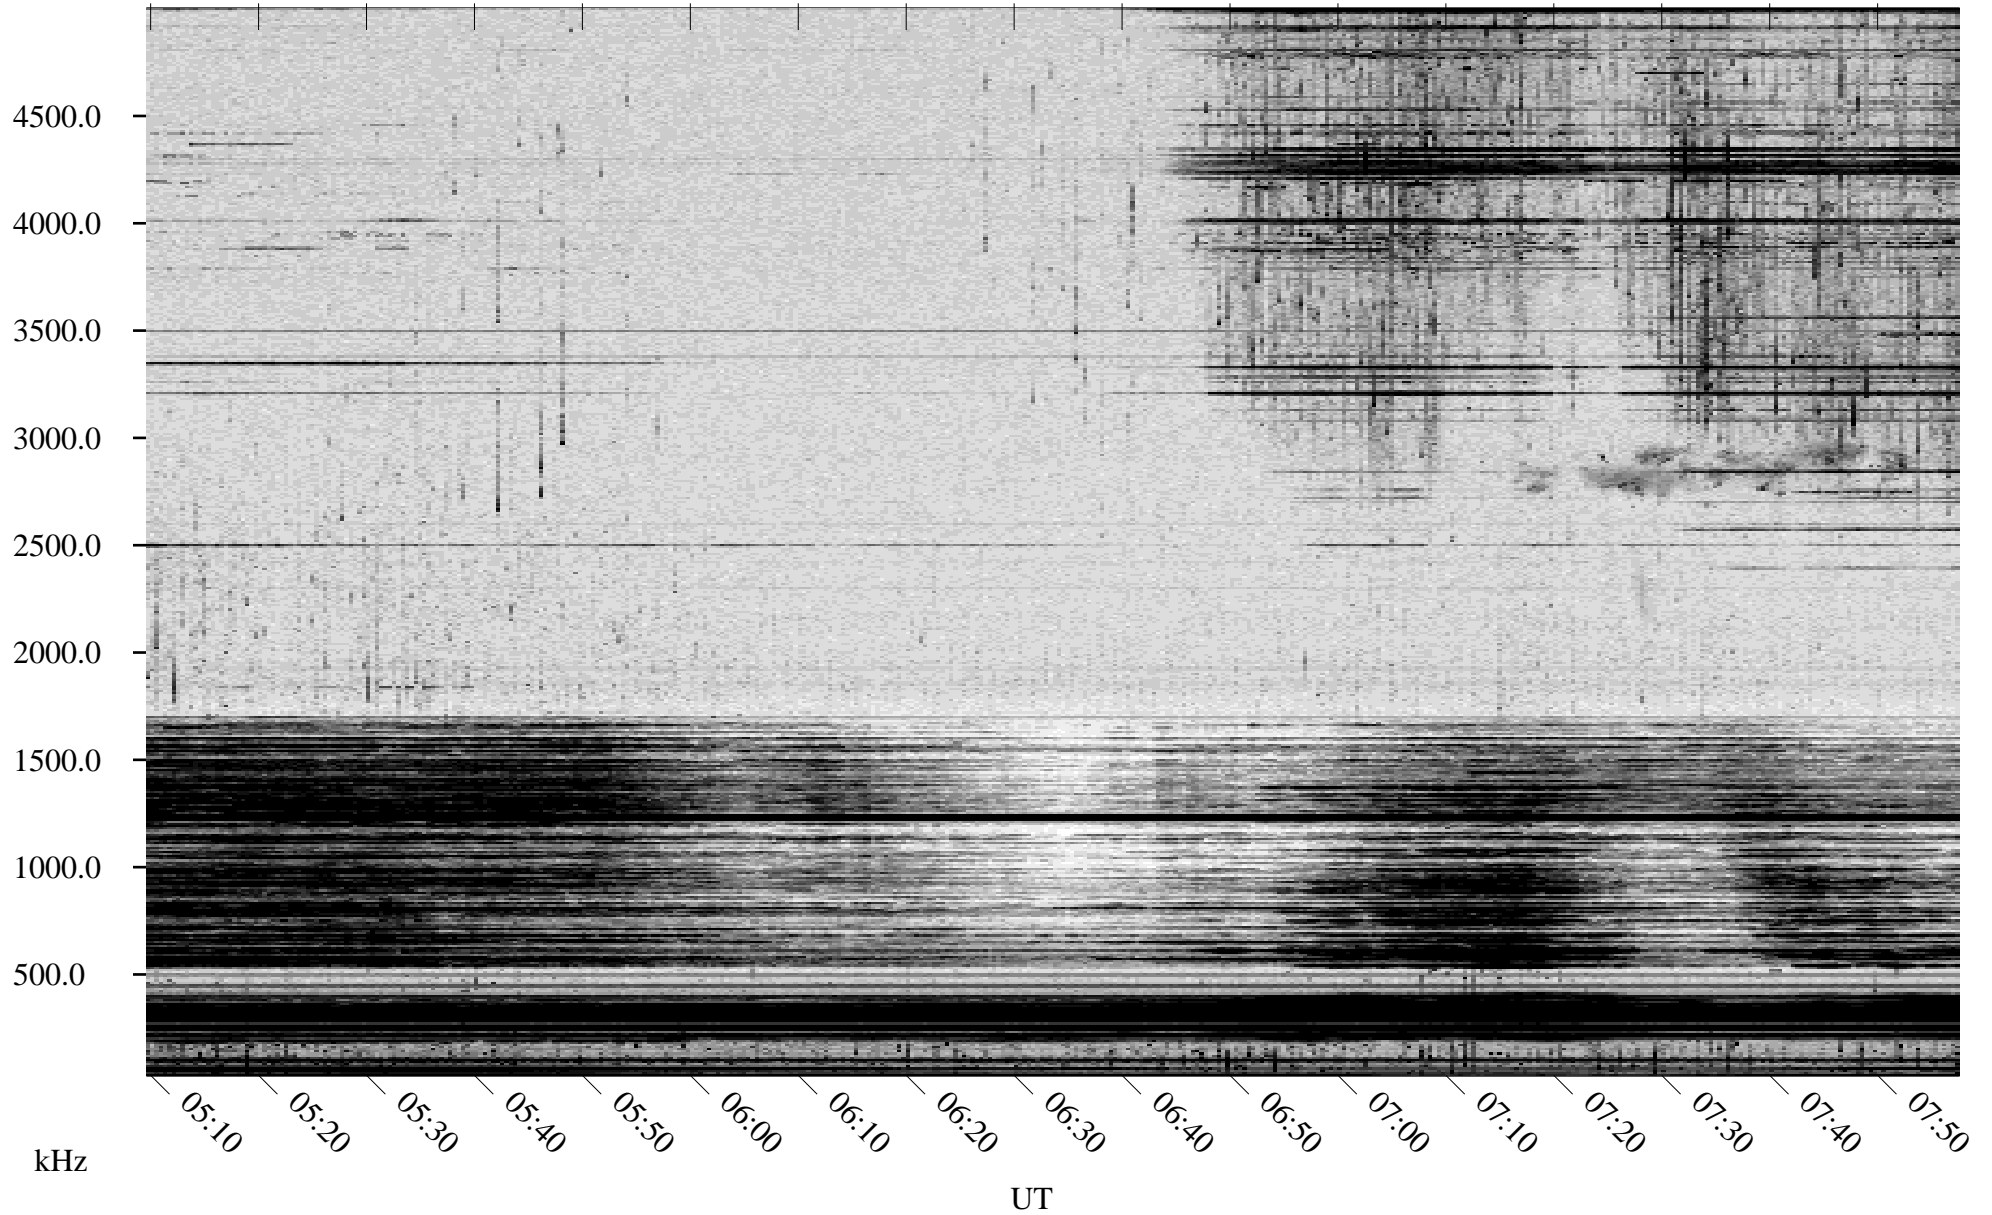

04/17/2003 Churchill, Manitoba

Linear Scale Black = 161 White = 15

ch03107l.r00m max_12

Page 1

04/17/2003 Churchill, Manitoba

Linear Scale Black = 161 White = 15

ch03107l.r00m max_12

Page 2

04/18/2003 Churchill, Manitoba

Linear Scale Black = 161 White = 15

ch03107l.r00m max_12

Page 3

04/18/2003 Churchill, Manitoba

Linear Scale Black = 161 White = 15

ch03107l.r00m max_12

Page 4

04/18/2003 Churchill, Manitoba

Linear Scale Black = 161 White = 15

ch031071.r00m max_12

Page 5

04/18/2003 Churchill, Manitoba

Linear Scale Black = 161 White = 15

ch031071.r00m max_12

Page 6

04/18/2003 Churchill, Manitoba

Linear Scale Black = 161 White = 15

ch03107l.r00m max_12

Page 7

04/18/2003 Churchill, Manitoba

Linear Scale Black = 161 White = 15

ch031071.r00m max_12