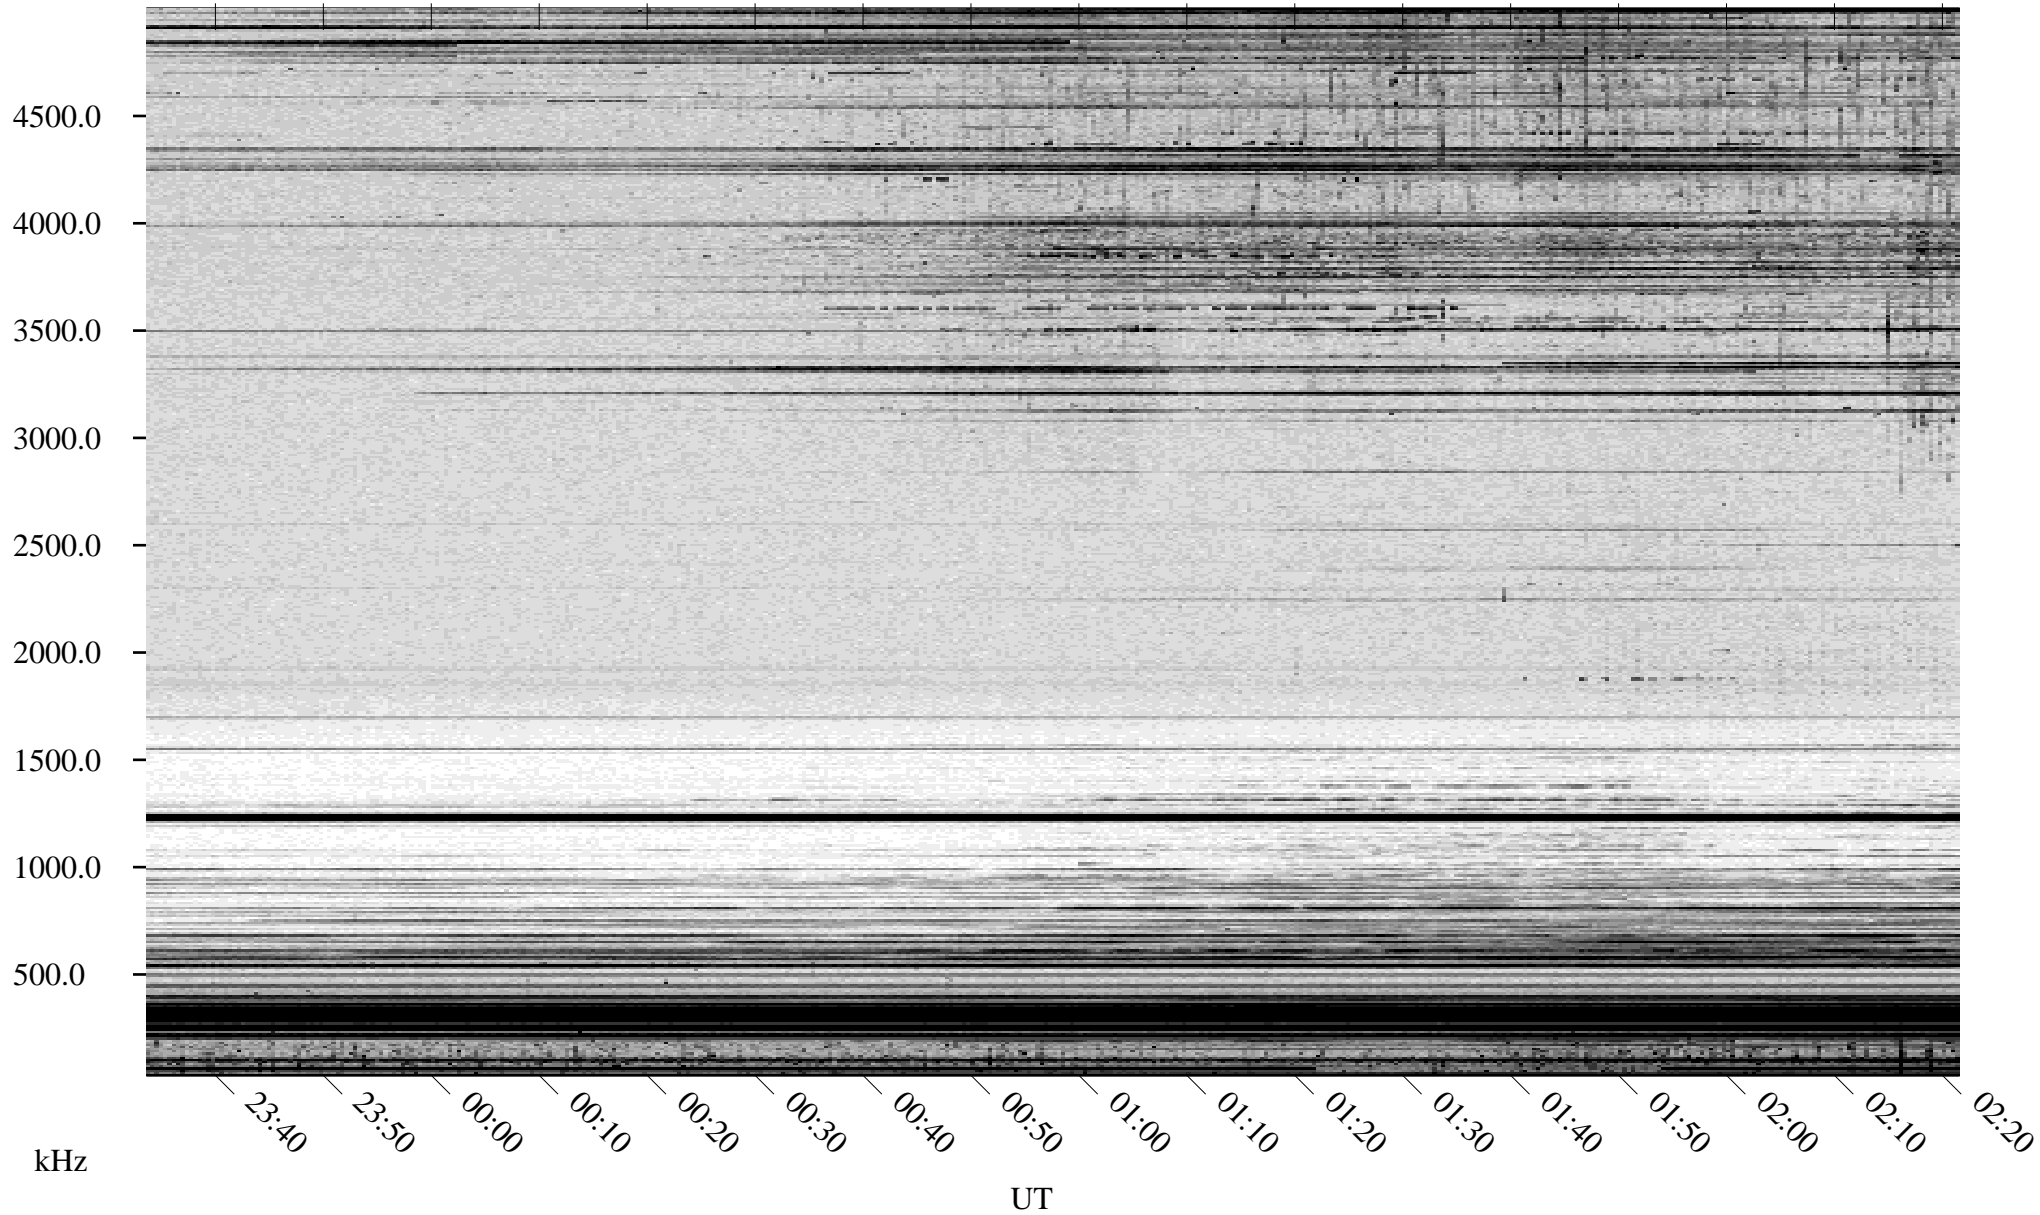

04/17/2003 Churchill, Manitoba

Linear Scale Black = 161 White = 15

ch03107l.r00m max_12

Page 1

04/17/2003 Churchill, Manitoba

Linear Scale Black = 161 White = 15

ch03107l.r00m max_12

Page 2

04/18/2003 Churchill, Manitoba

Linear Scale Black = 161 White = 15

ch03107l.r00m max_12

Page 3

04/18/2003 Churchill, Manitoba

Linear Scale Black = 161 White = 15

ch03107l.r00m max_12

Page 4

04/18/2003 Churchill, Manitoba

Linear Scale Black = 161 White = 15

ch031071.r00m max_12

Page 5

04/18/2003 Churchill, Manitoba

Linear Scale Black = 161 White = 15

ch031071.r00m max_12

Page 6

04/18/2003 Churchill, Manitoba

Linear Scale Black = 161 White = 15

ch03107l.r00m max_12

Page 7

04/18/2003 Churchill, Manitoba

Linear Scale Black = 161 White = 15

ch031071.r00m max_12