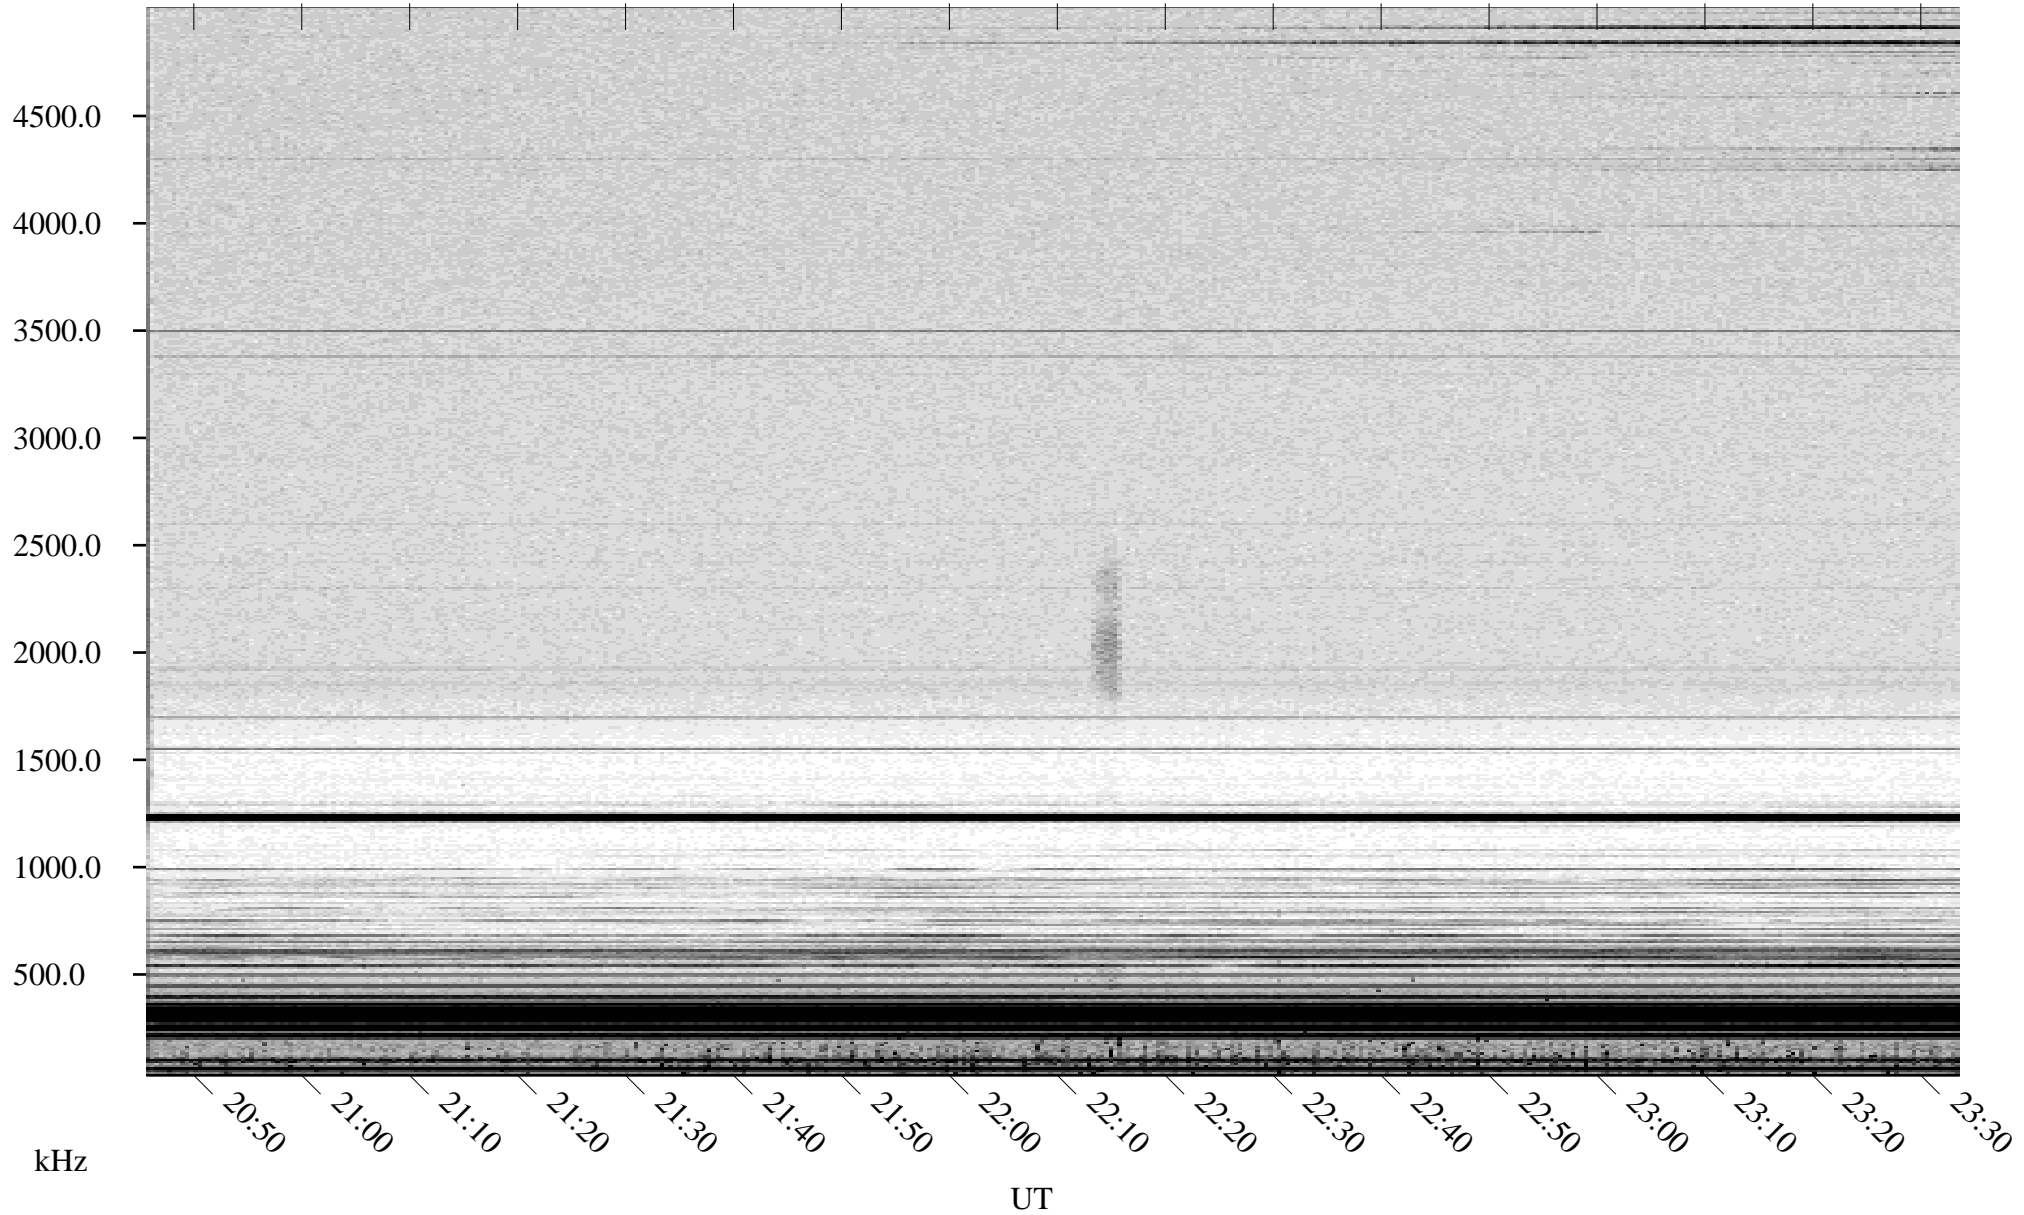

04/17/2003 Churchill, Manitoba

Linear Scale Black = 161 White = 15

ch03107l.r00m max_12

Page 1

04/17/2003 Churchill, Manitoba

Linear Scale Black = 161 White = 15

ch03107l.r00m max_12

Page 2

04/18/2003 Churchill, Manitoba

Linear Scale Black = 161 White = 15

ch03107l.r00m max_12

Page 3

04/18/2003 Churchill, Manitoba

Linear Scale Black = 161 White = 15

ch03107l.r00m max_12

Page 4

04/18/2003 Churchill, Manitoba

Linear Scale Black = 161 White = 15

ch031071.r00m max_12

Page 5

04/18/2003 Churchill, Manitoba

Linear Scale Black = 161 White = 15

ch031071.r00m max_12

Page 6

04/18/2003 Churchill, Manitoba

Linear Scale Black = 161 White = 15

ch03107l.r00m max_12

Page 7

04/18/2003 Churchill, Manitoba

Linear Scale Black = 161 White = 15

ch031071.r00m max_12