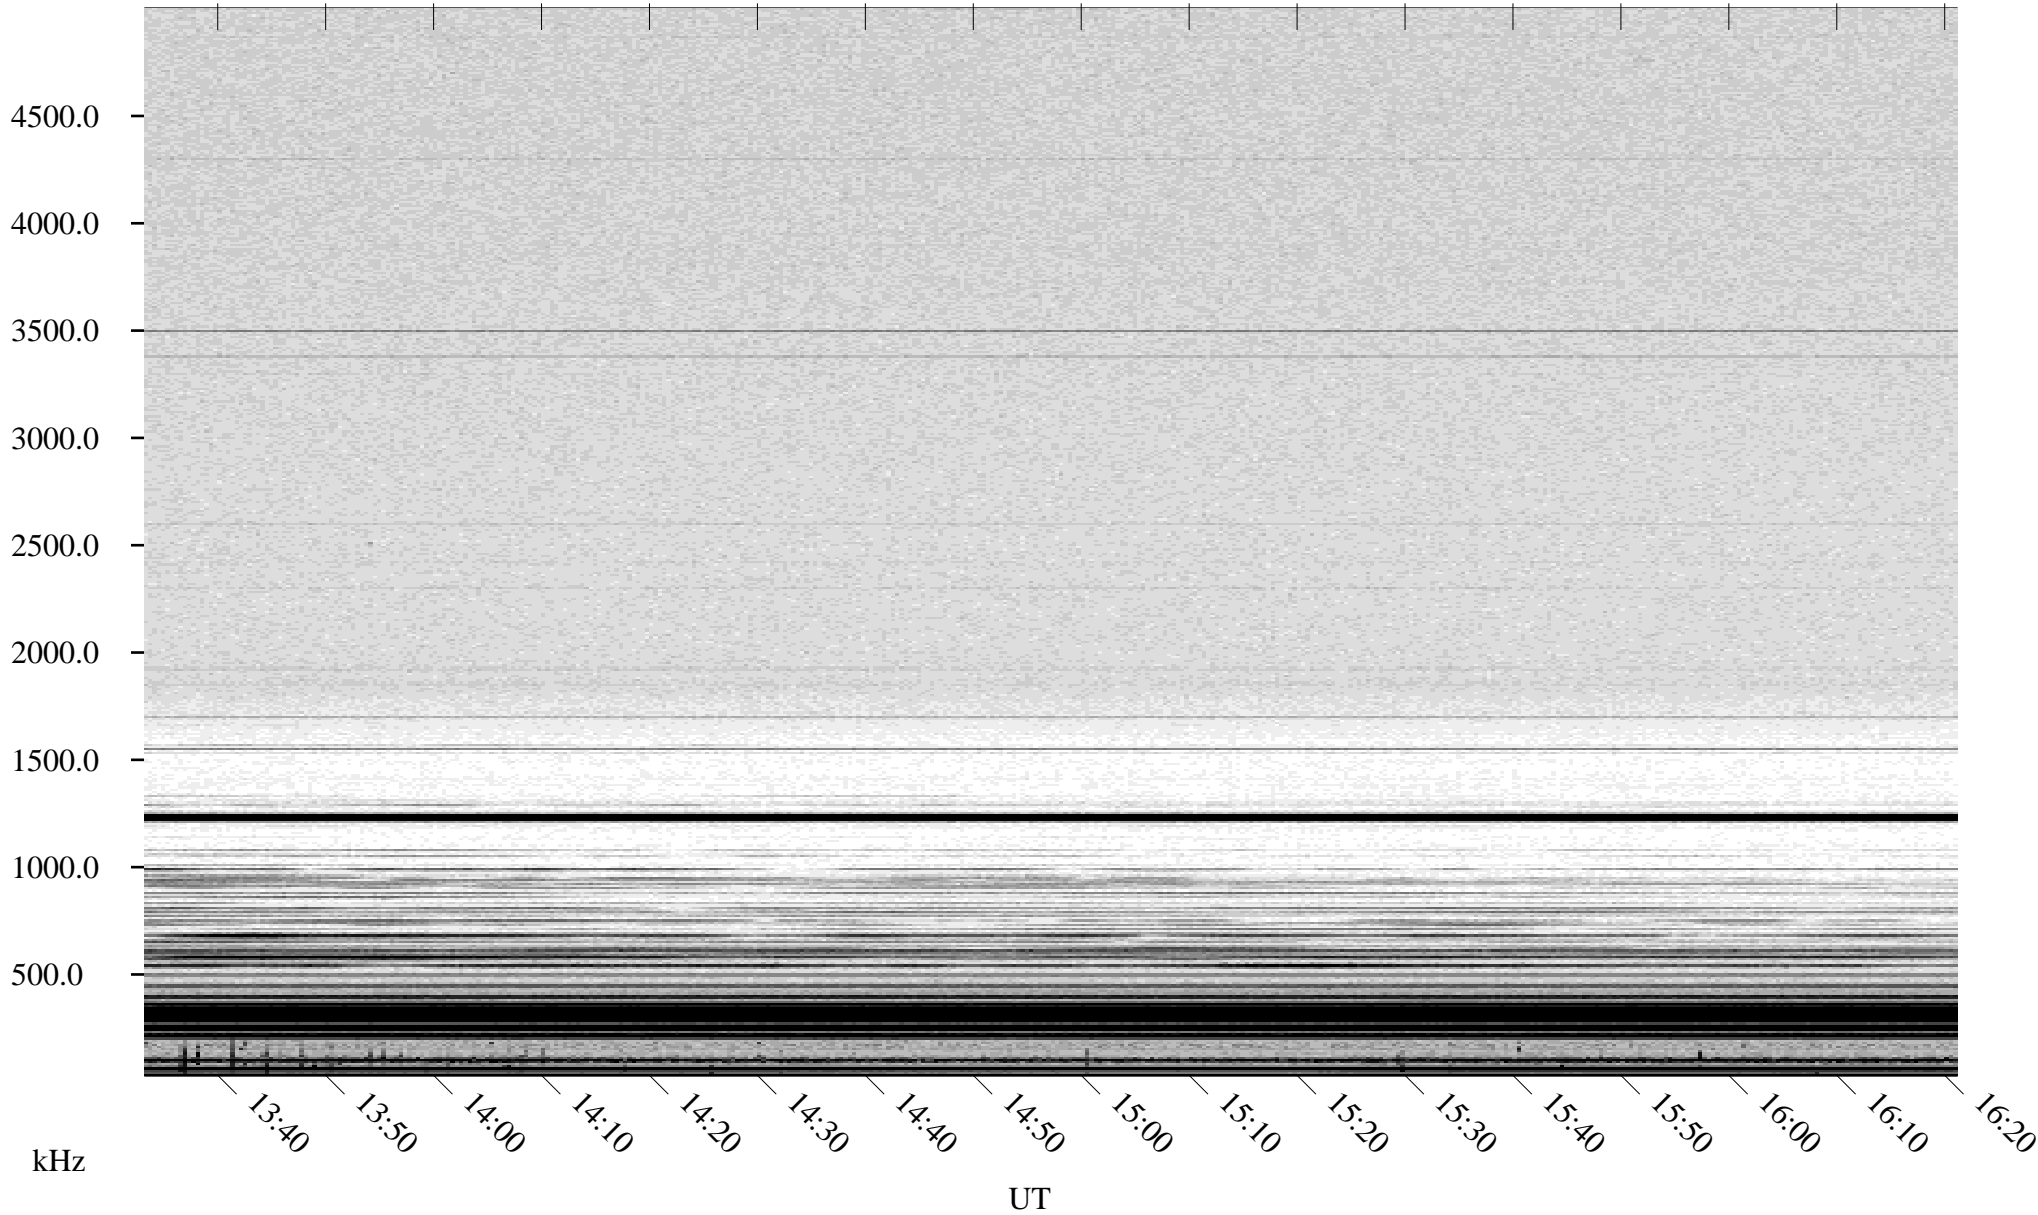

04/17/2003 Churchill, Manitoba

Linear Scale Black = 161 White = 15

ch03107l.r00m max_12

Page 1

04/17/2003 Churchill, Manitoba

Linear Scale Black = 161 White = 15

ch03107l.r00m max_12

Page 2

04/18/2003 Churchill, Manitoba

Linear Scale Black = 161 White = 15

ch03107l.r00m max_12

Page 3

04/18/2003 Churchill, Manitoba

Linear Scale Black = 161 White = 15

ch03107l.r00m max_12

Page 4

04/18/2003 Churchill, Manitoba

Linear Scale Black = 161 White = 15

ch031071.r00m max_12

Page 5

04/18/2003 Churchill, Manitoba

Linear Scale Black = 161 White = 15

ch031071.r00m max_12

Page 6

04/18/2003 Churchill, Manitoba

Linear Scale Black = 161 White = 15

ch03107l.r00m max_12

Page 7

04/18/2003 Churchill, Manitoba

Linear Scale Black = 161 White = 15

ch031071.r00m max_12