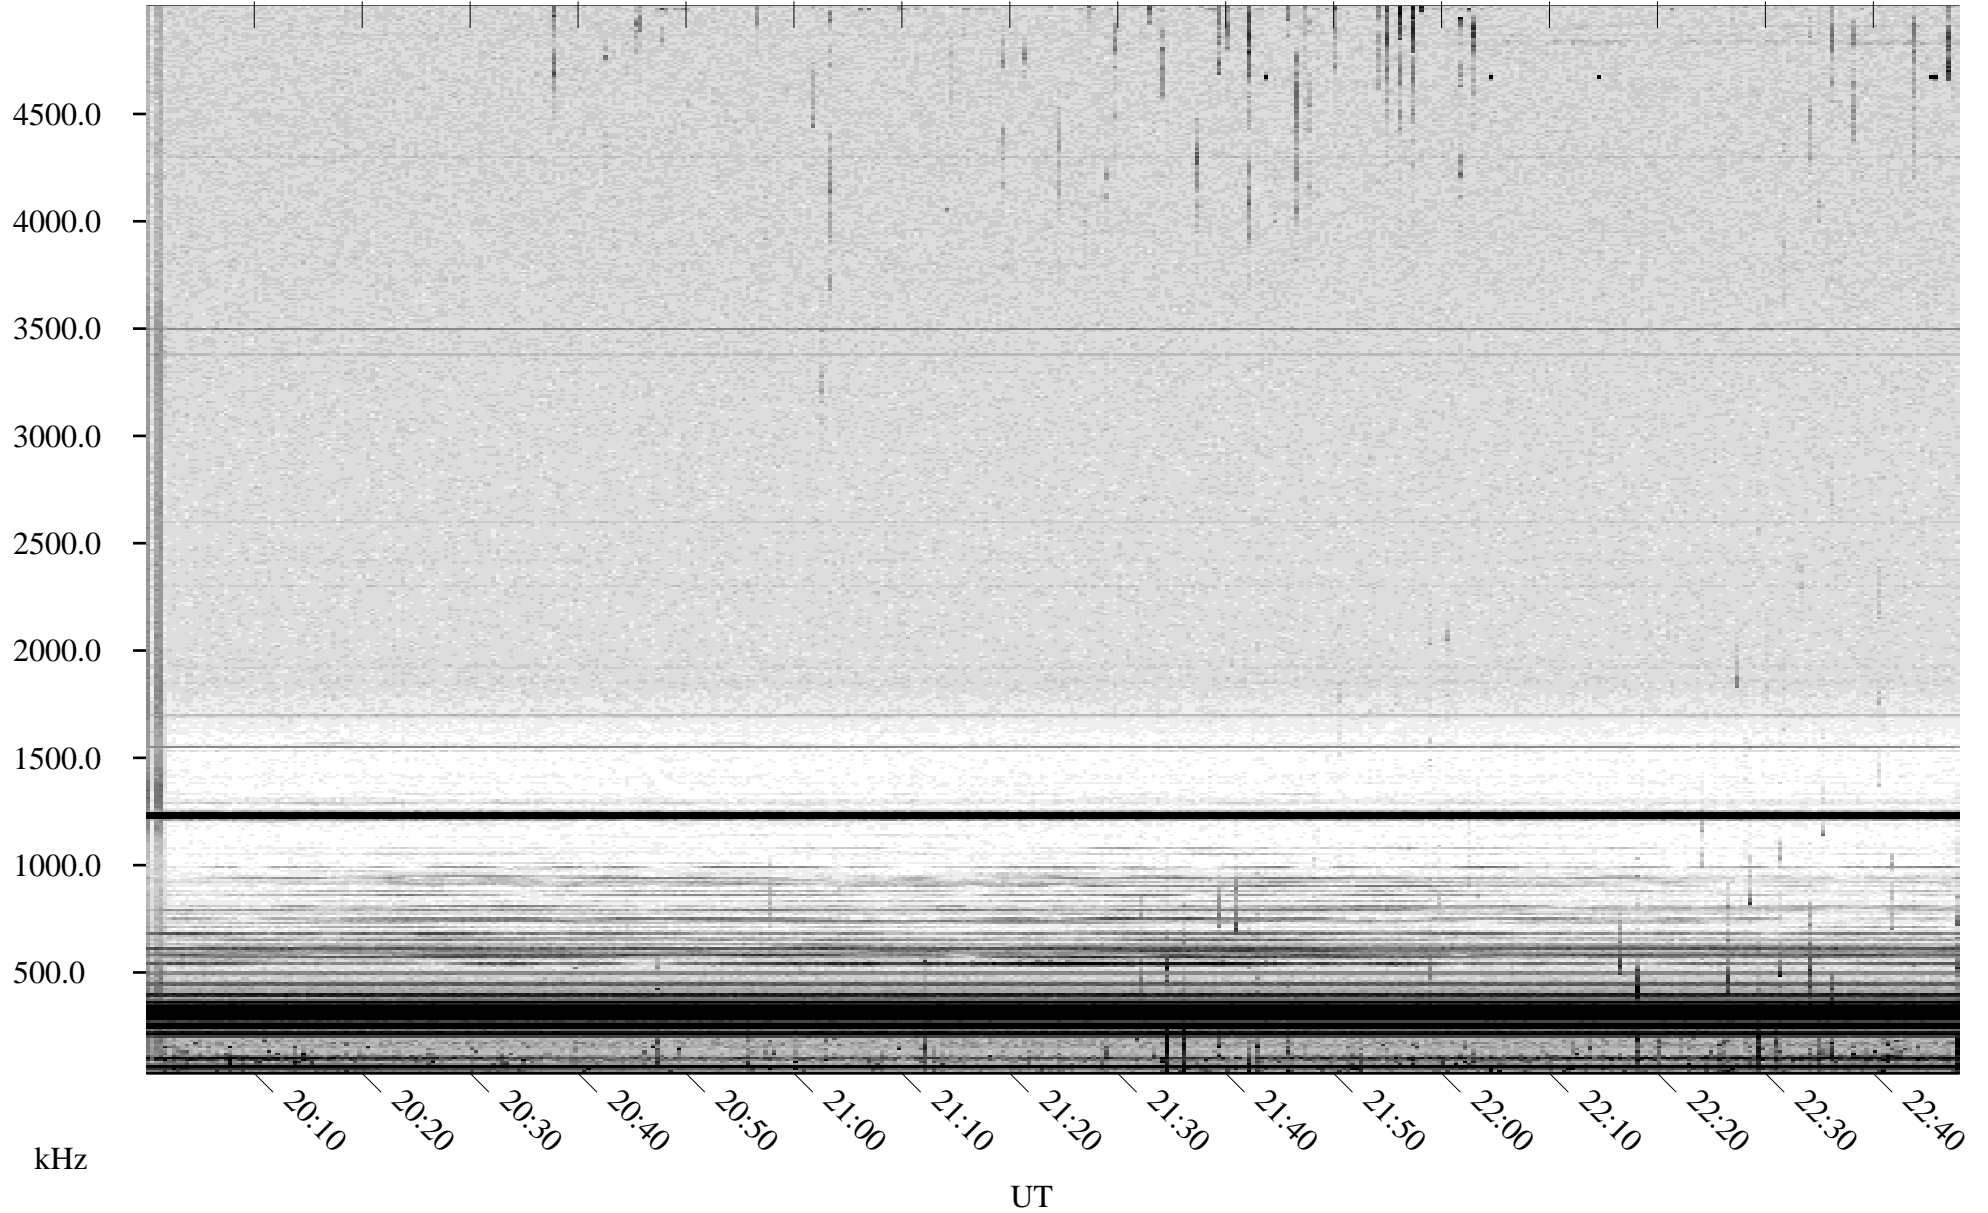

04/18/2003 Churchill, Manitoba

Linear Scale Black = 161 White = 15

ch03108l.r00m max_12

Page 1

04/18/2003 Churchill, Manitoba

Linear Scale Black = 161 White = 15

ch03108l.r00m max_12

Page 2

04/19/2003 Churchill, Manitoba

Linear Scale Black = 161 White = 15

ch03108l.r00m max_12

Page 3

04/19/2003 Churchill, Manitoba

Linear Scale Black = 161 White = 15

ch03108l.r00m max_12

Page 4

04/19/2003 Churchill, Manitoba

Linear Scale Black = 161 White = 15

ch03108l.r00m max_12

Page 5

04/19/2003 Churchill, Manitoba

Linear Scale Black = 161 White = 15

ch03108l.r00m max_12

Page 6

04/19/2003 Churchill, Manitoba

Linear Scale Black = 161 White = 15

ch03108l.r00m max_12

Page 7

04/19/2003 Churchill, Manitoba

Linear Scale Black = 161 White = 15

ch03108l.r00m max_12

Page 8