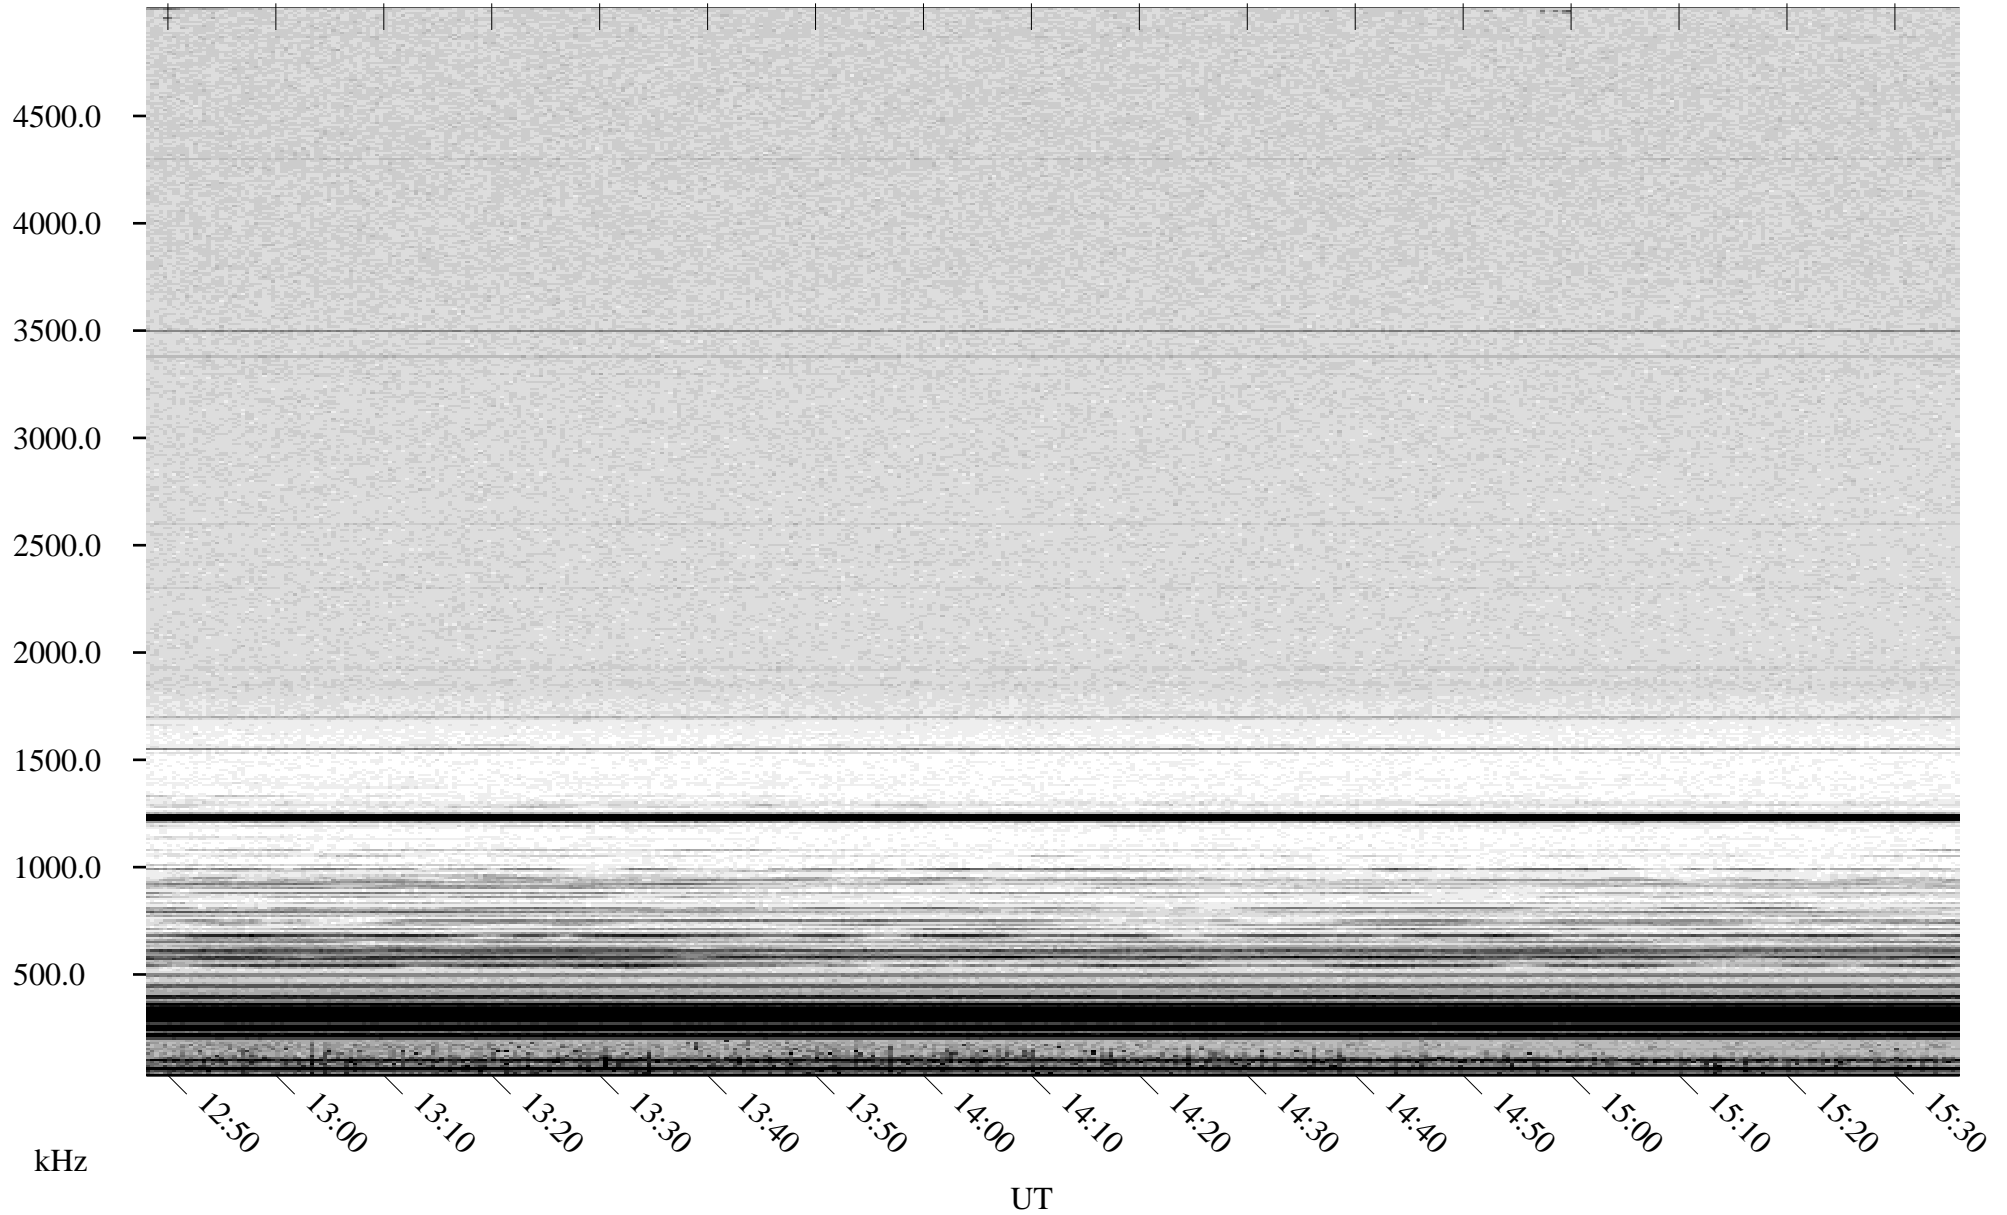

04/18/2003 Churchill, Manitoba

Linear Scale Black = 161 White = 15

ch03108l.r00m max_12

Page 1

04/18/2003 Churchill, Manitoba

Linear Scale Black = 161 White = 15

ch03108l.r00m max_12

Page 2

04/19/2003 Churchill, Manitoba

Linear Scale Black = 161 White = 15

ch03108l.r00m max_12

Page 3

04/19/2003 Churchill, Manitoba

Linear Scale Black = 161 White = 15

ch03108l.r00m max_12

Page 4

04/19/2003 Churchill, Manitoba

Linear Scale Black = 161 White = 15

ch03108l.r00m max_12

Page 5

04/19/2003 Churchill, Manitoba

Linear Scale Black = 161 White = 15

ch03108l.r00m max_12

Page 6

04/19/2003 Churchill, Manitoba

Linear Scale Black = 161 White = 15

ch03108l.r00m max_12

Page 7

04/19/2003 Churchill, Manitoba

Linear Scale Black = 161 White = 15

ch03108l.r00m max_12

Page 8