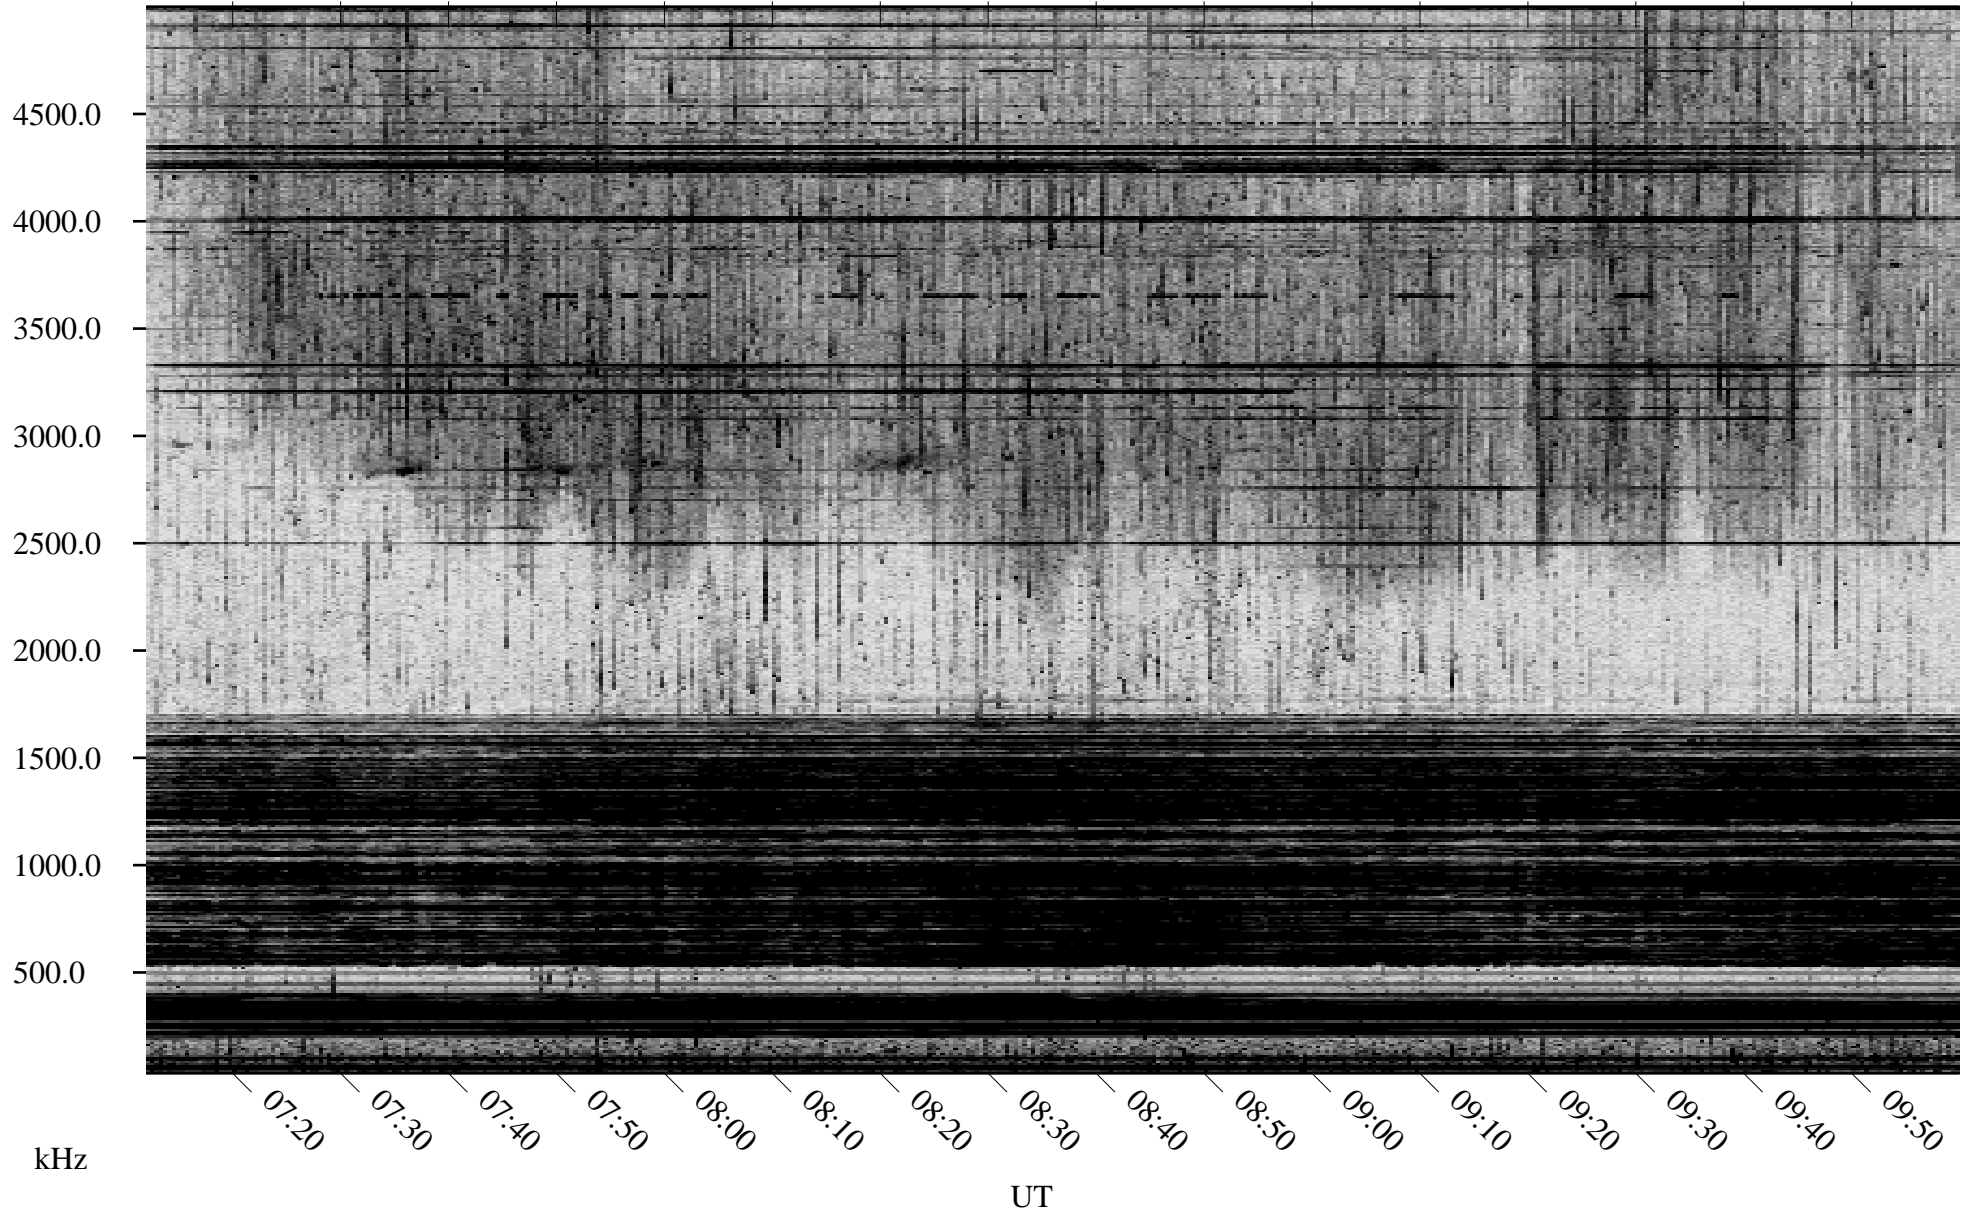

04/18/2003 Churchill, Manitoba

Linear Scale Black = 161 White = 15

ch03108l.r00m max_12

Page 1

04/18/2003 Churchill, Manitoba

Linear Scale Black = 161 White = 15

ch03108l.r00m max_12

Page 2

04/19/2003 Churchill, Manitoba

Linear Scale Black = 161 White = 15

ch03108l.r00m max_12

Page 3

04/19/2003 Churchill, Manitoba

Linear Scale Black = 161 White = 15

ch03108l.r00m max_12

Page 4

04/19/2003 Churchill, Manitoba

Linear Scale Black = 161 White = 15

ch03108l.r00m max_12

Page 5

04/19/2003 Churchill, Manitoba

Linear Scale Black = 161 White = 15

ch03108l.r00m max_12

Page 6

04/19/2003 Churchill, Manitoba

Linear Scale Black = 161 White = 15

ch03108l.r00m max_12

Page 7

04/19/2003 Churchill, Manitoba

Linear Scale Black = 161 White = 15

ch03108l.r00m max_12

Page 8