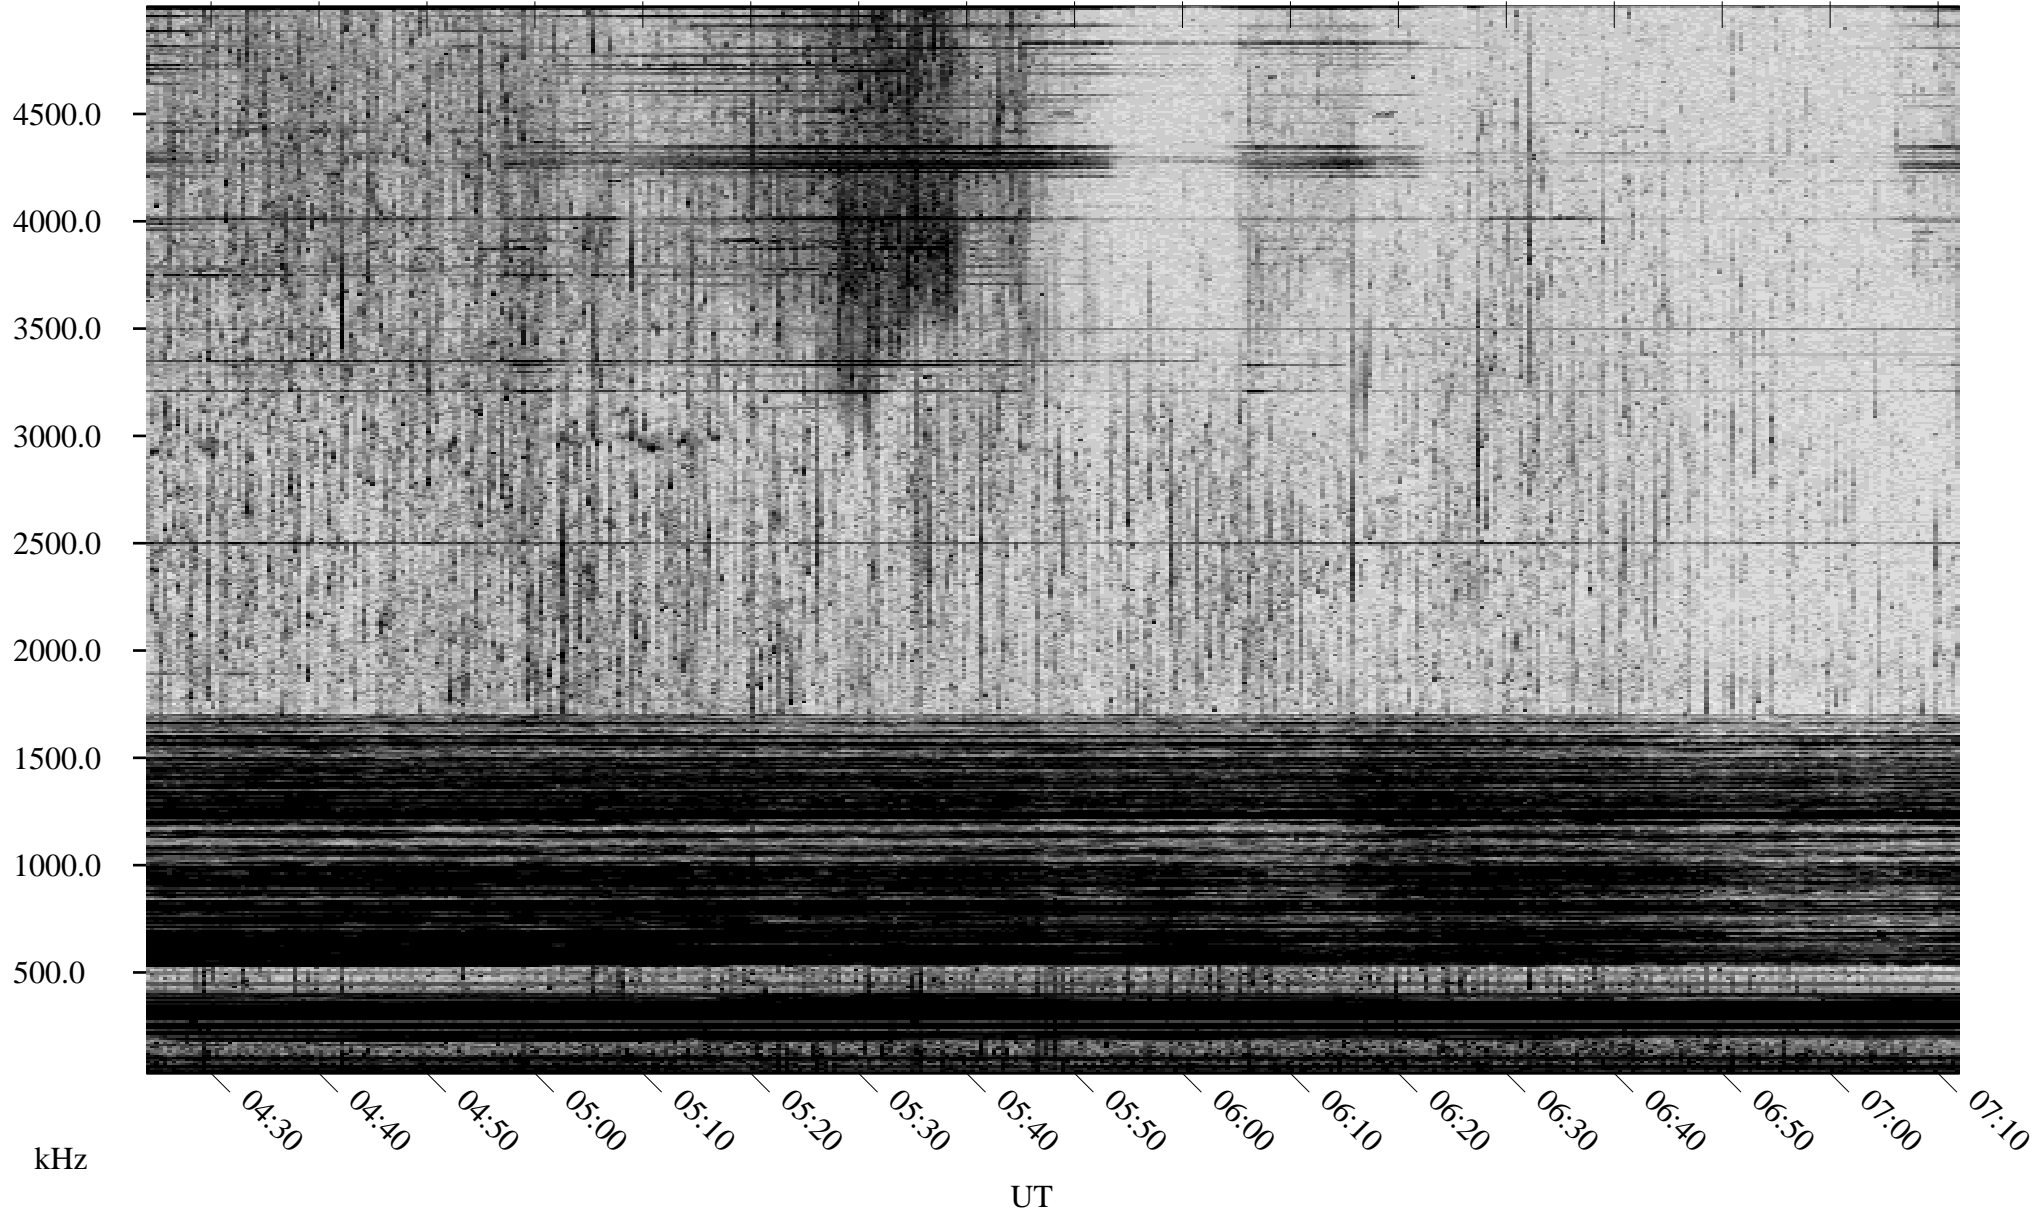

04/18/2003 Churchill, Manitoba

Linear Scale Black = 161 White = 15

ch03108l.r00m max_12

Page 1

04/18/2003 Churchill, Manitoba

Linear Scale Black = 161 White = 15

ch03108l.r00m max_12

Page 2

04/19/2003 Churchill, Manitoba

Linear Scale Black = 161 White = 15

ch03108l.r00m max_12

Page 3

04/19/2003 Churchill, Manitoba

Linear Scale Black = 161 White = 15

ch03108l.r00m max_12

Page 4

04/19/2003 Churchill, Manitoba

Linear Scale Black = 161 White = 15

ch03108l.r00m max_12

Page 5

04/19/2003 Churchill, Manitoba

Linear Scale Black = 161 White = 15

ch03108l.r00m max_12

Page 6

04/19/2003 Churchill, Manitoba

Linear Scale Black = 161 White = 15

ch03108l.r00m max_12

Page 7

04/19/2003 Churchill, Manitoba

Linear Scale Black = 161 White = 15

ch03108l.r00m max_12

Page 8