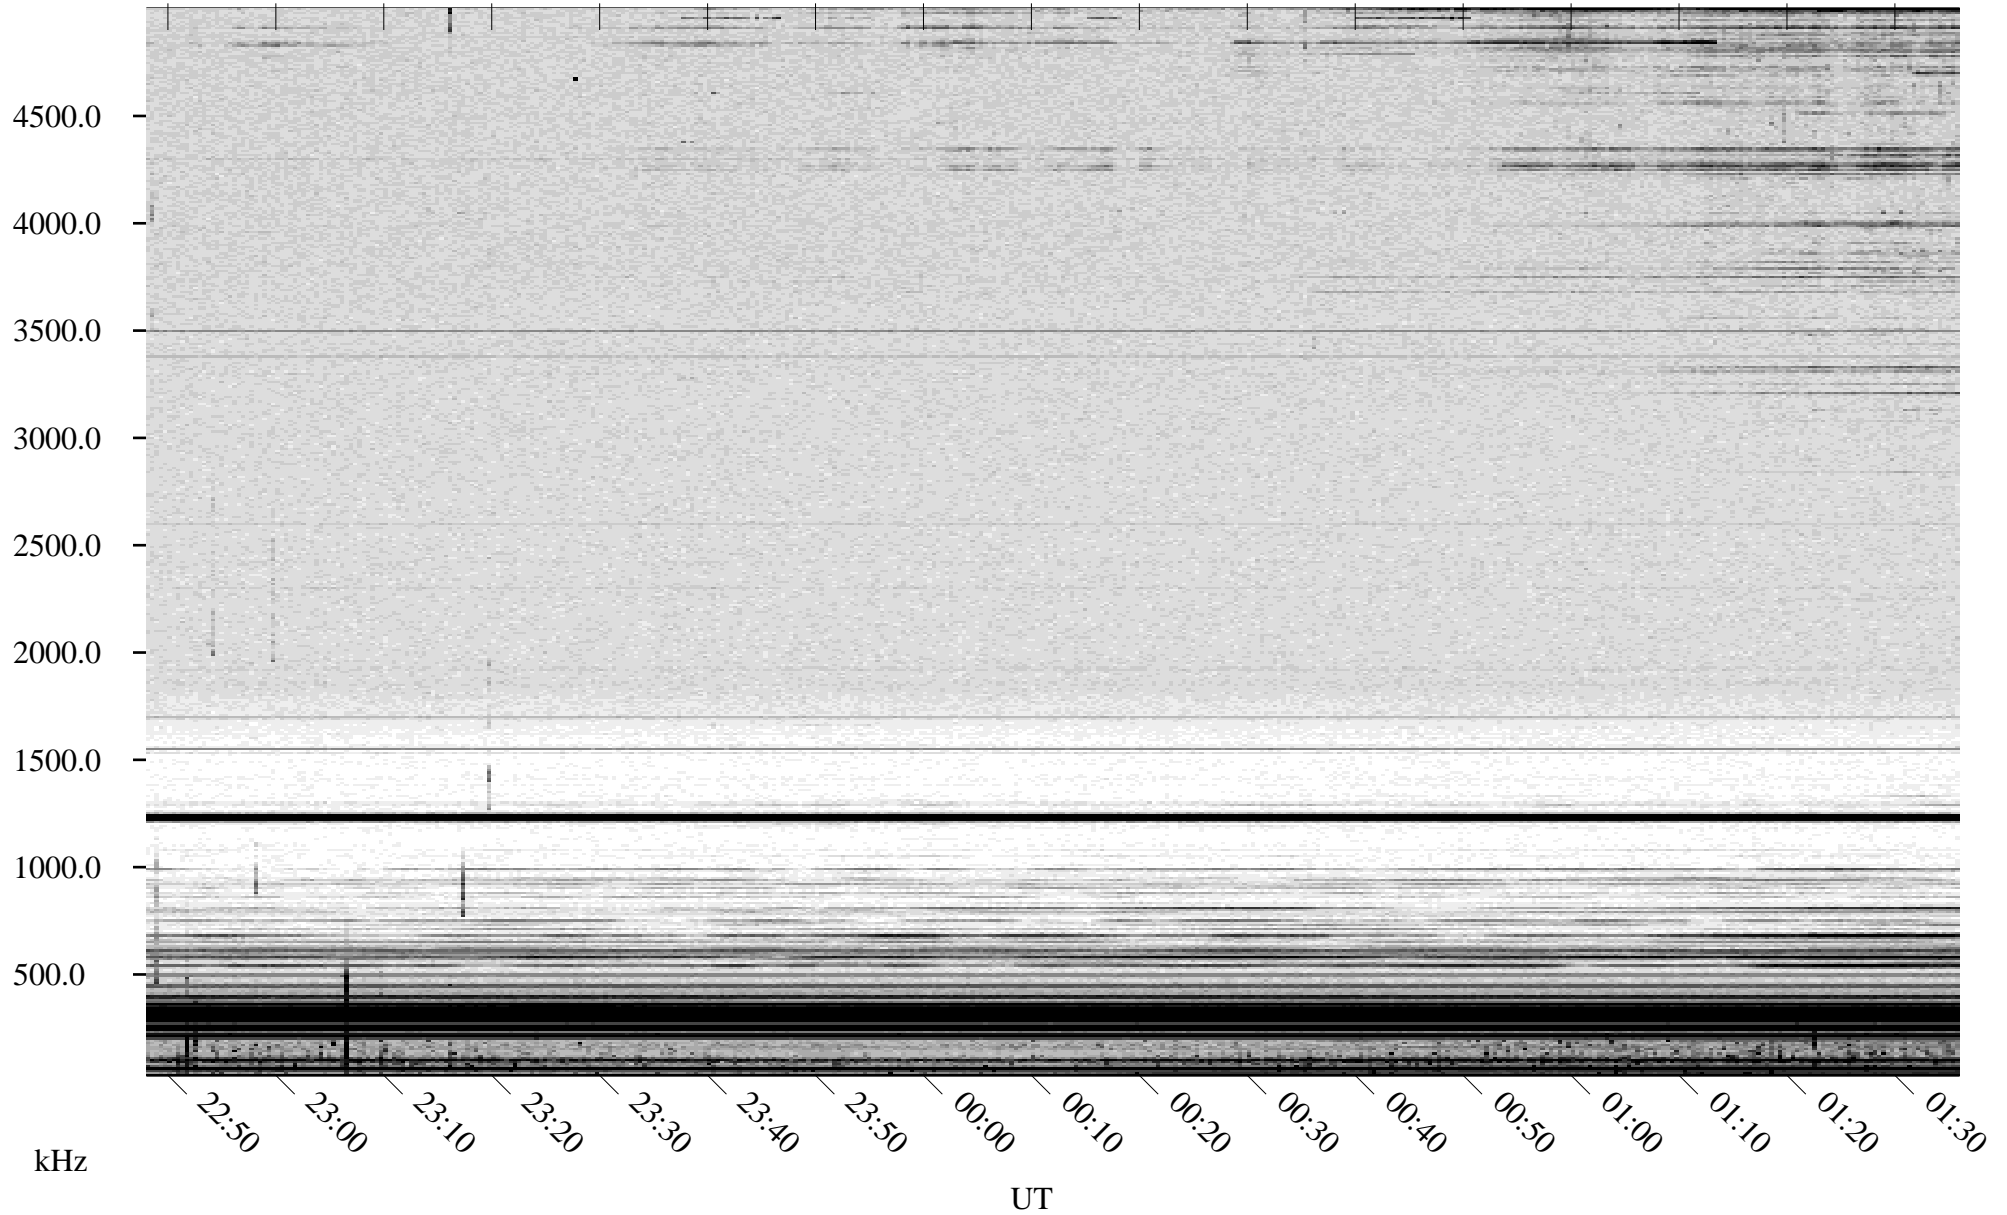

04/18/2003 Churchill, Manitoba

Linear Scale Black = 161 White = 15

ch03108l.r00m max_12

Page 1

04/18/2003 Churchill, Manitoba

Linear Scale Black = 161 White = 15

ch03108l.r00m max_12

Page 2

04/19/2003 Churchill, Manitoba

Linear Scale Black = 161 White = 15

ch03108l.r00m max_12

Page 3

04/19/2003 Churchill, Manitoba

Linear Scale Black = 161 White = 15

ch03108l.r00m max_12

Page 4

04/19/2003 Churchill, Manitoba

Linear Scale Black = 161 White = 15

ch03108l.r00m max_12

Page 5

04/19/2003 Churchill, Manitoba

Linear Scale Black = 161 White = 15

ch03108l.r00m max_12

Page 6

04/19/2003 Churchill, Manitoba

Linear Scale Black = 161 White = 15

ch03108l.r00m max_12

Page 7

04/19/2003 Churchill, Manitoba

Linear Scale Black = 161 White = 15

ch03108l.r00m max_12

Page 8