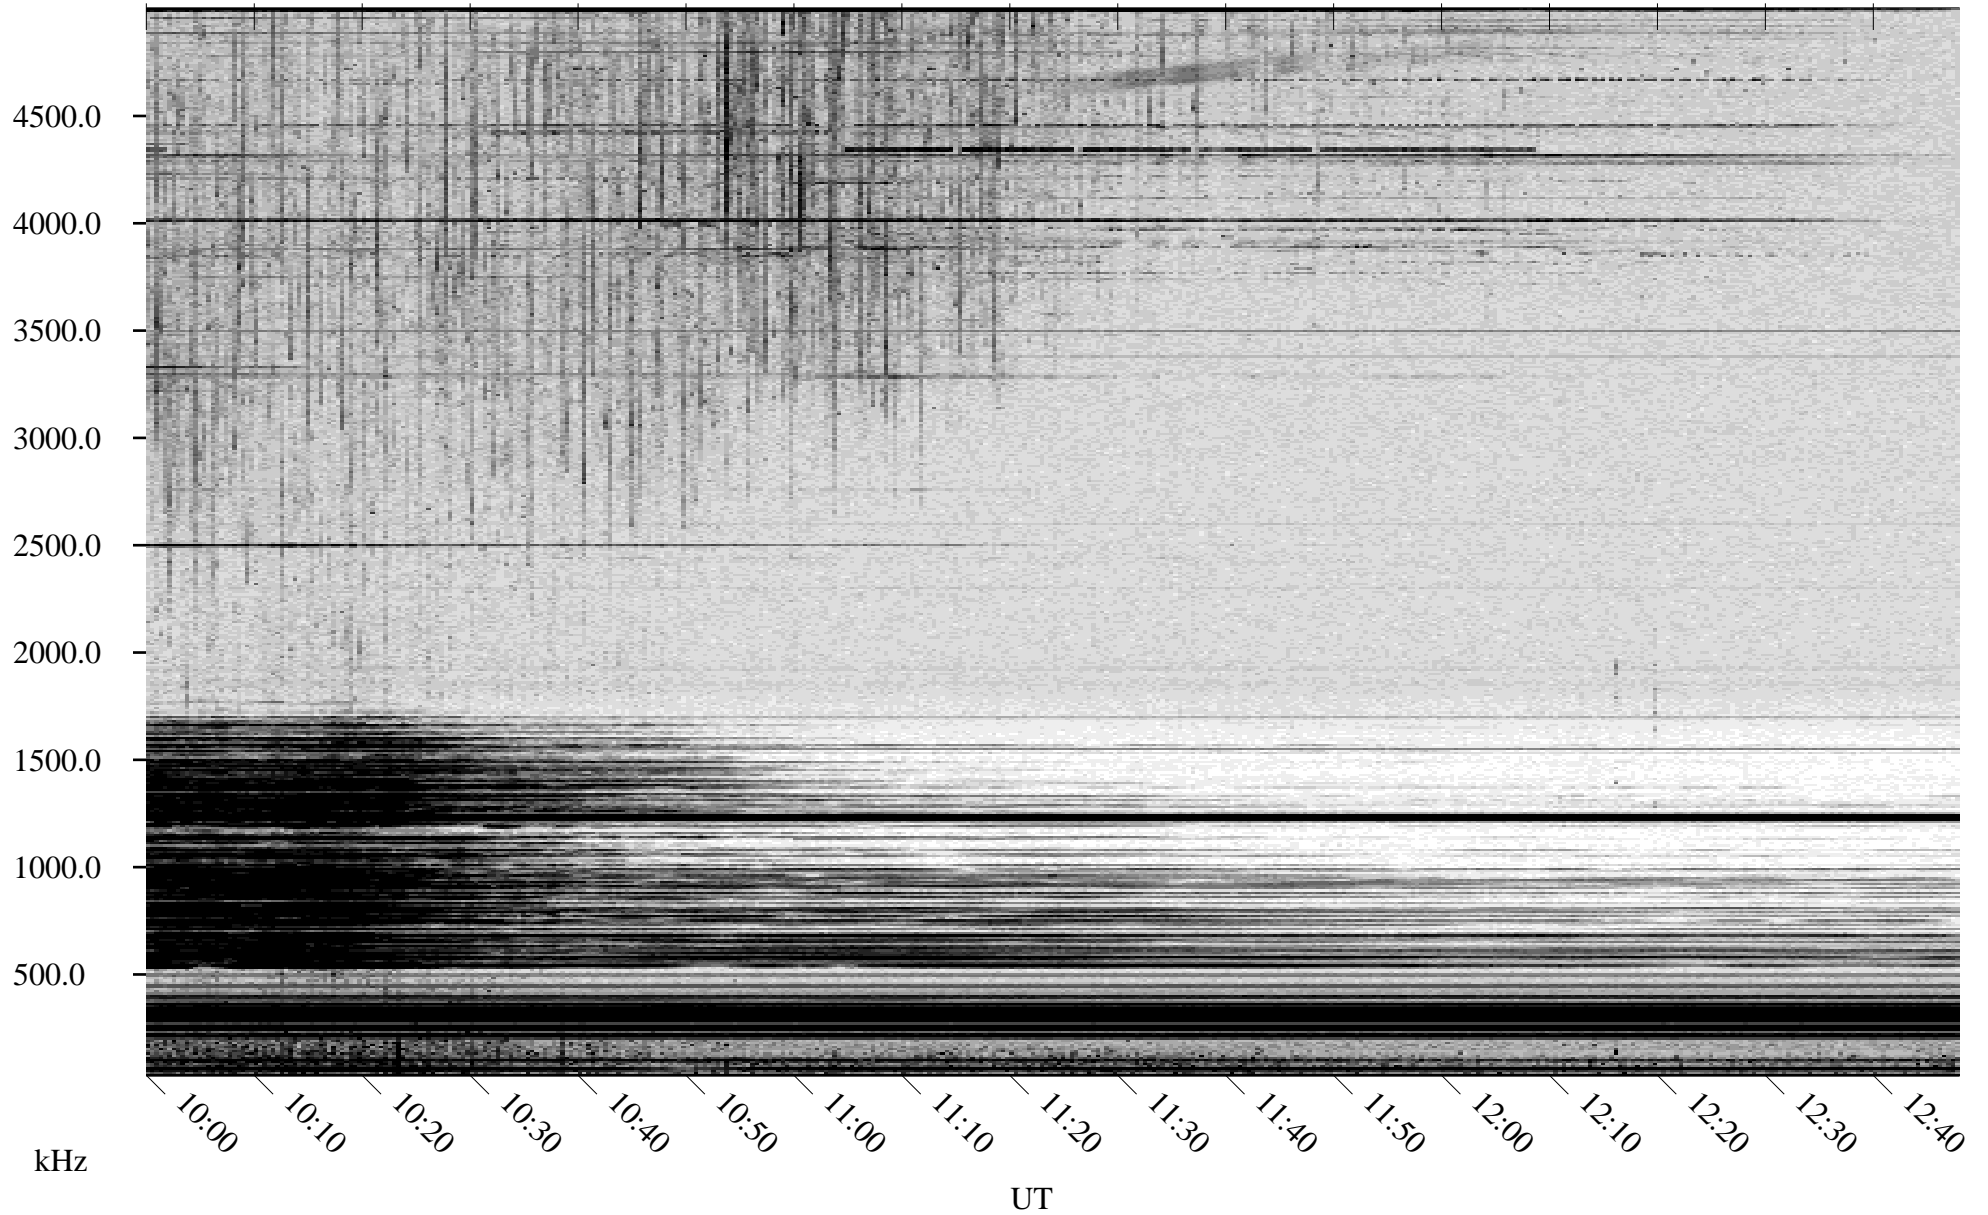

04/18/2003 Churchill, Manitoba

Linear Scale Black = 161 White = 15

ch03108l.r00m max_12

Page 1

04/18/2003 Churchill, Manitoba

Linear Scale Black = 161 White = 15

ch03108l.r00m max_12

Page 2

04/19/2003 Churchill, Manitoba

Linear Scale Black = 161 White = 15

ch03108l.r00m max_12

Page 3

04/19/2003 Churchill, Manitoba

Linear Scale Black = 161 White = 15

ch03108l.r00m max_12

Page 4

04/19/2003 Churchill, Manitoba

Linear Scale Black = 161 White = 15

ch03108l.r00m max_12

Page 5

04/19/2003 Churchill, Manitoba

Linear Scale Black = 161 White = 15

ch03108l.r00m max_12

Page 6

04/19/2003 Churchill, Manitoba

Linear Scale Black = 161 White = 15

ch03108l.r00m max_12

Page 7

04/19/2003 Churchill, Manitoba

Linear Scale Black = 161 White = 15

ch03108l.r00m max_12

Page 8