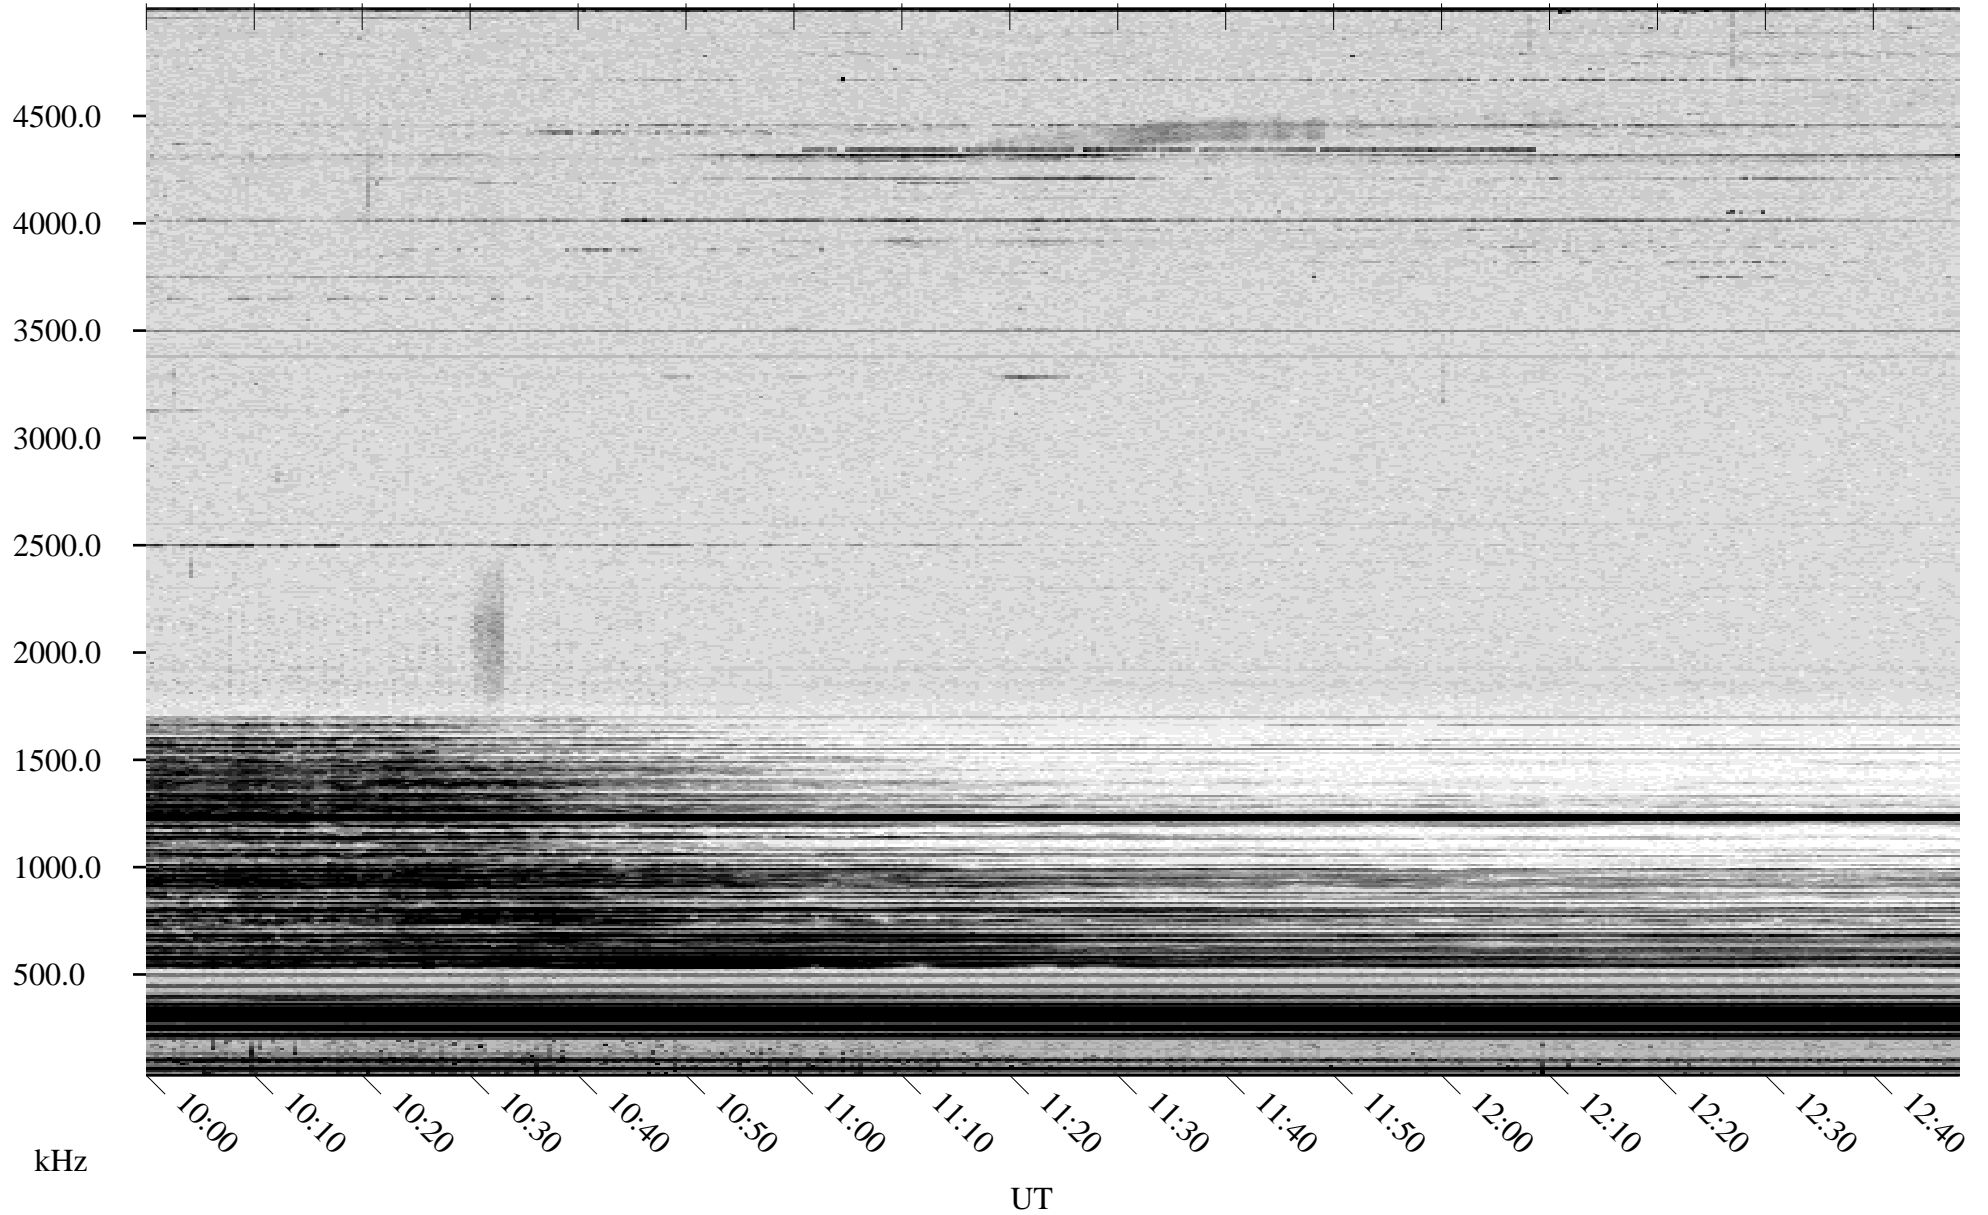

04/19/2003 Churchill, Manitoba

Linear Scale Black = 161 White = 15

ch03109l.r00m max_12

Page 1

04/19/2003 Churchill, Manitoba

Linear Scale Black = 161 White = 15

ch03109l.r00m max_12

Page 2

04/20/2003 Churchill, Manitoba

Linear Scale Black = 161 White = 15

ch03109l.r00m max_12

Page 3

04/20/2003 Churchill, Manitoba

Linear Scale Black = 161 White = 15

ch03109l.r00m max_12

Page 4

04/20/2003 Churchill, Manitoba

Linear Scale Black = 161 White = 15

ch03109l.r00m max_12

Page 5

04/20/2003 Churchill, Manitoba

Linear Scale Black = 161 White = 15

ch03109l.r00m max_12

Page 6

04/20/2003 Churchill, Manitoba

Linear Scale Black = 161 White = 15

ch03109l.r00m max_12

Page 7

04/20/2003 Churchill, Manitoba

Linear Scale Black = 161 White = 15

ch03109l.r00m max_12