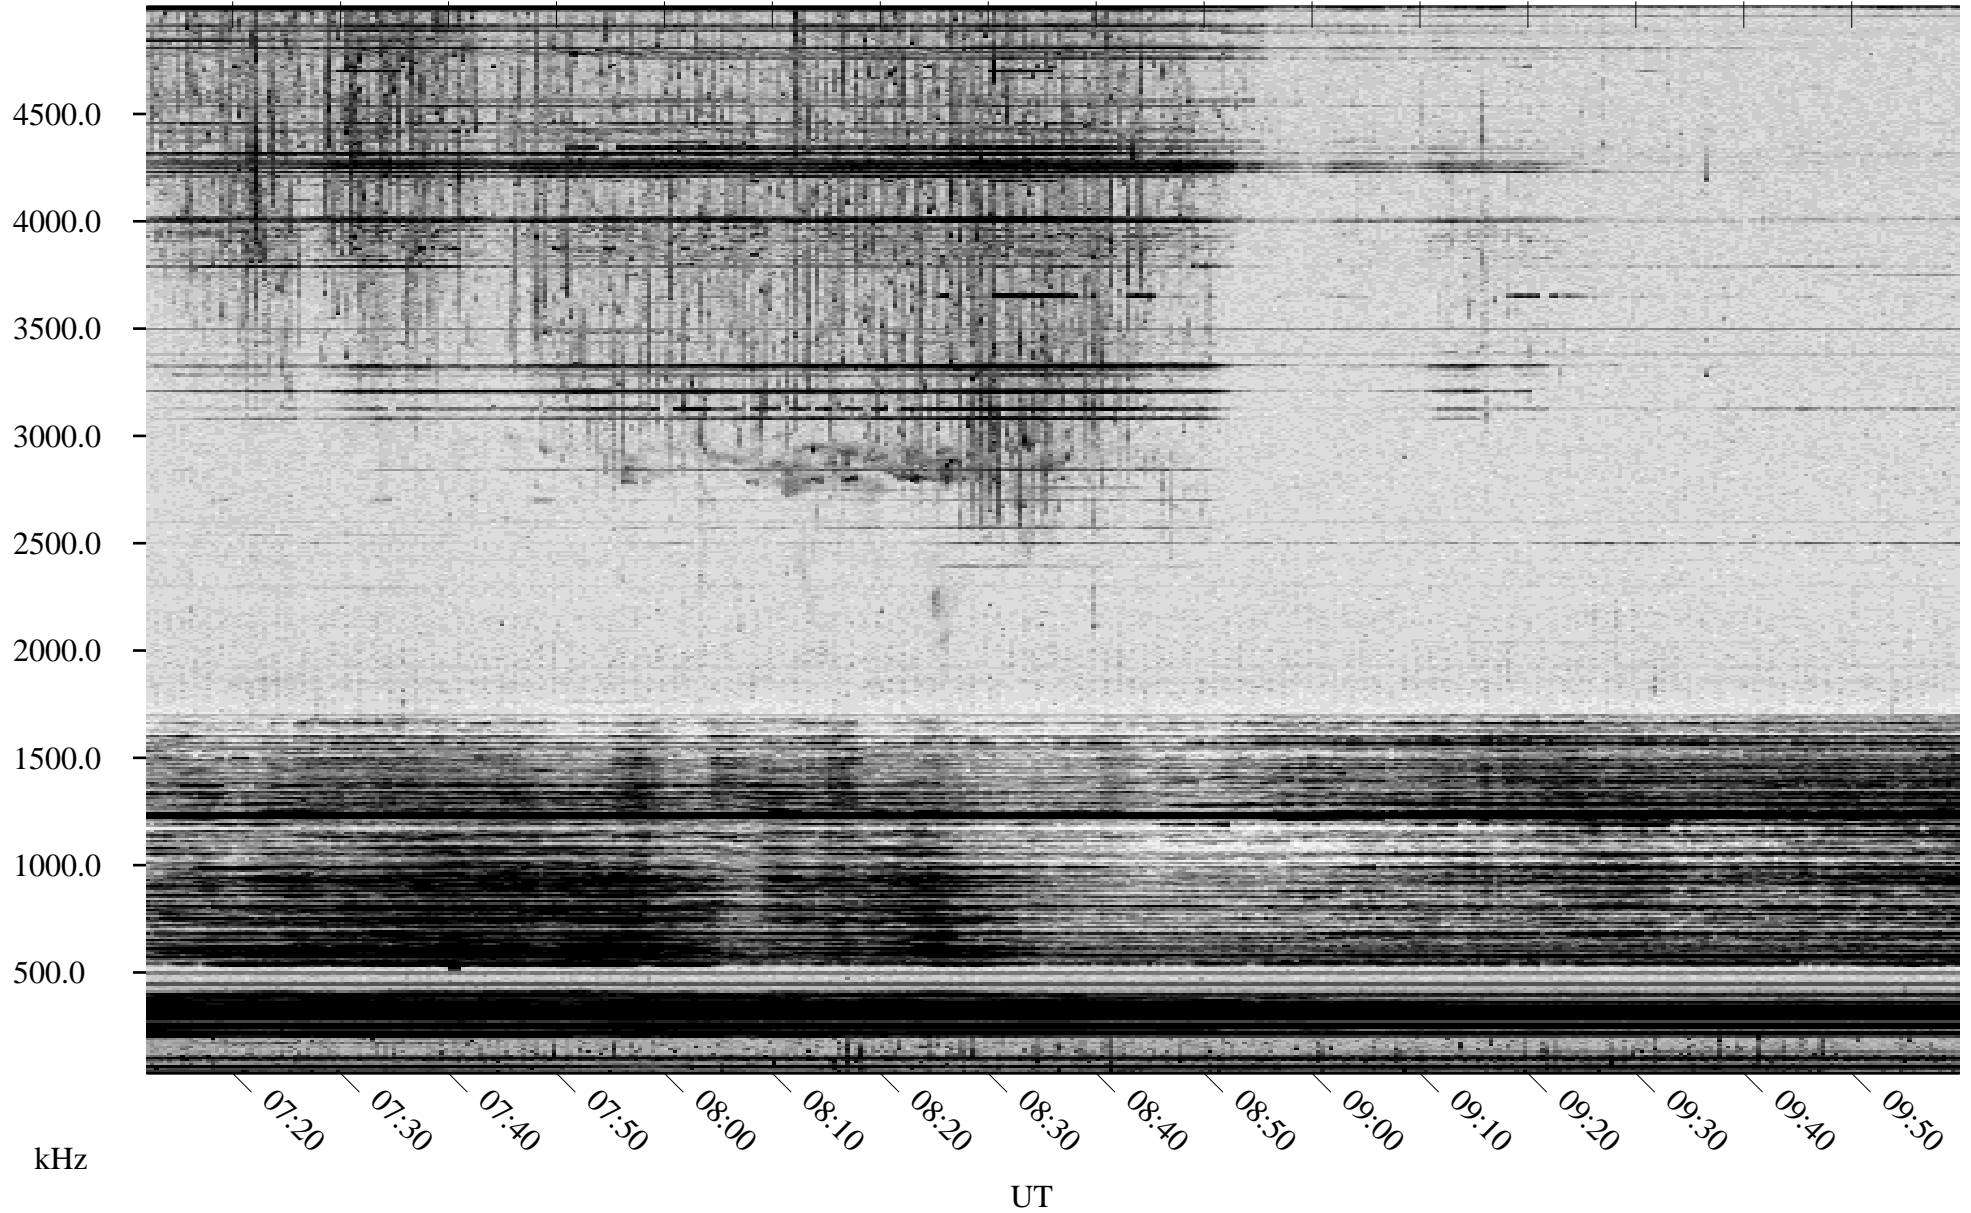

04/19/2003 Churchill, Manitoba

Linear Scale Black = 161 White = 15

ch03109l.r00m max_12

Page 1

04/19/2003 Churchill, Manitoba

Linear Scale Black = 161 White = 15

ch03109l.r00m max_12

Page 2

04/20/2003 Churchill, Manitoba

Linear Scale Black = 161 White = 15

ch03109l.r00m max_12

Page 3

04/20/2003 Churchill, Manitoba

Linear Scale Black = 161 White = 15

ch03109l.r00m max_12

Page 4

04/20/2003 Churchill, Manitoba

Linear Scale Black = 161 White = 15

ch03109l.r00m max_12

Page 5

04/20/2003 Churchill, Manitoba

Linear Scale Black = 161 White = 15

ch03109l.r00m max_12

Page 6

04/20/2003 Churchill, Manitoba

Linear Scale Black = 161 White = 15

ch03109l.r00m max_12

Page 7

04/20/2003 Churchill, Manitoba

Linear Scale Black = 161 White = 15

ch03109l.r00m max_12