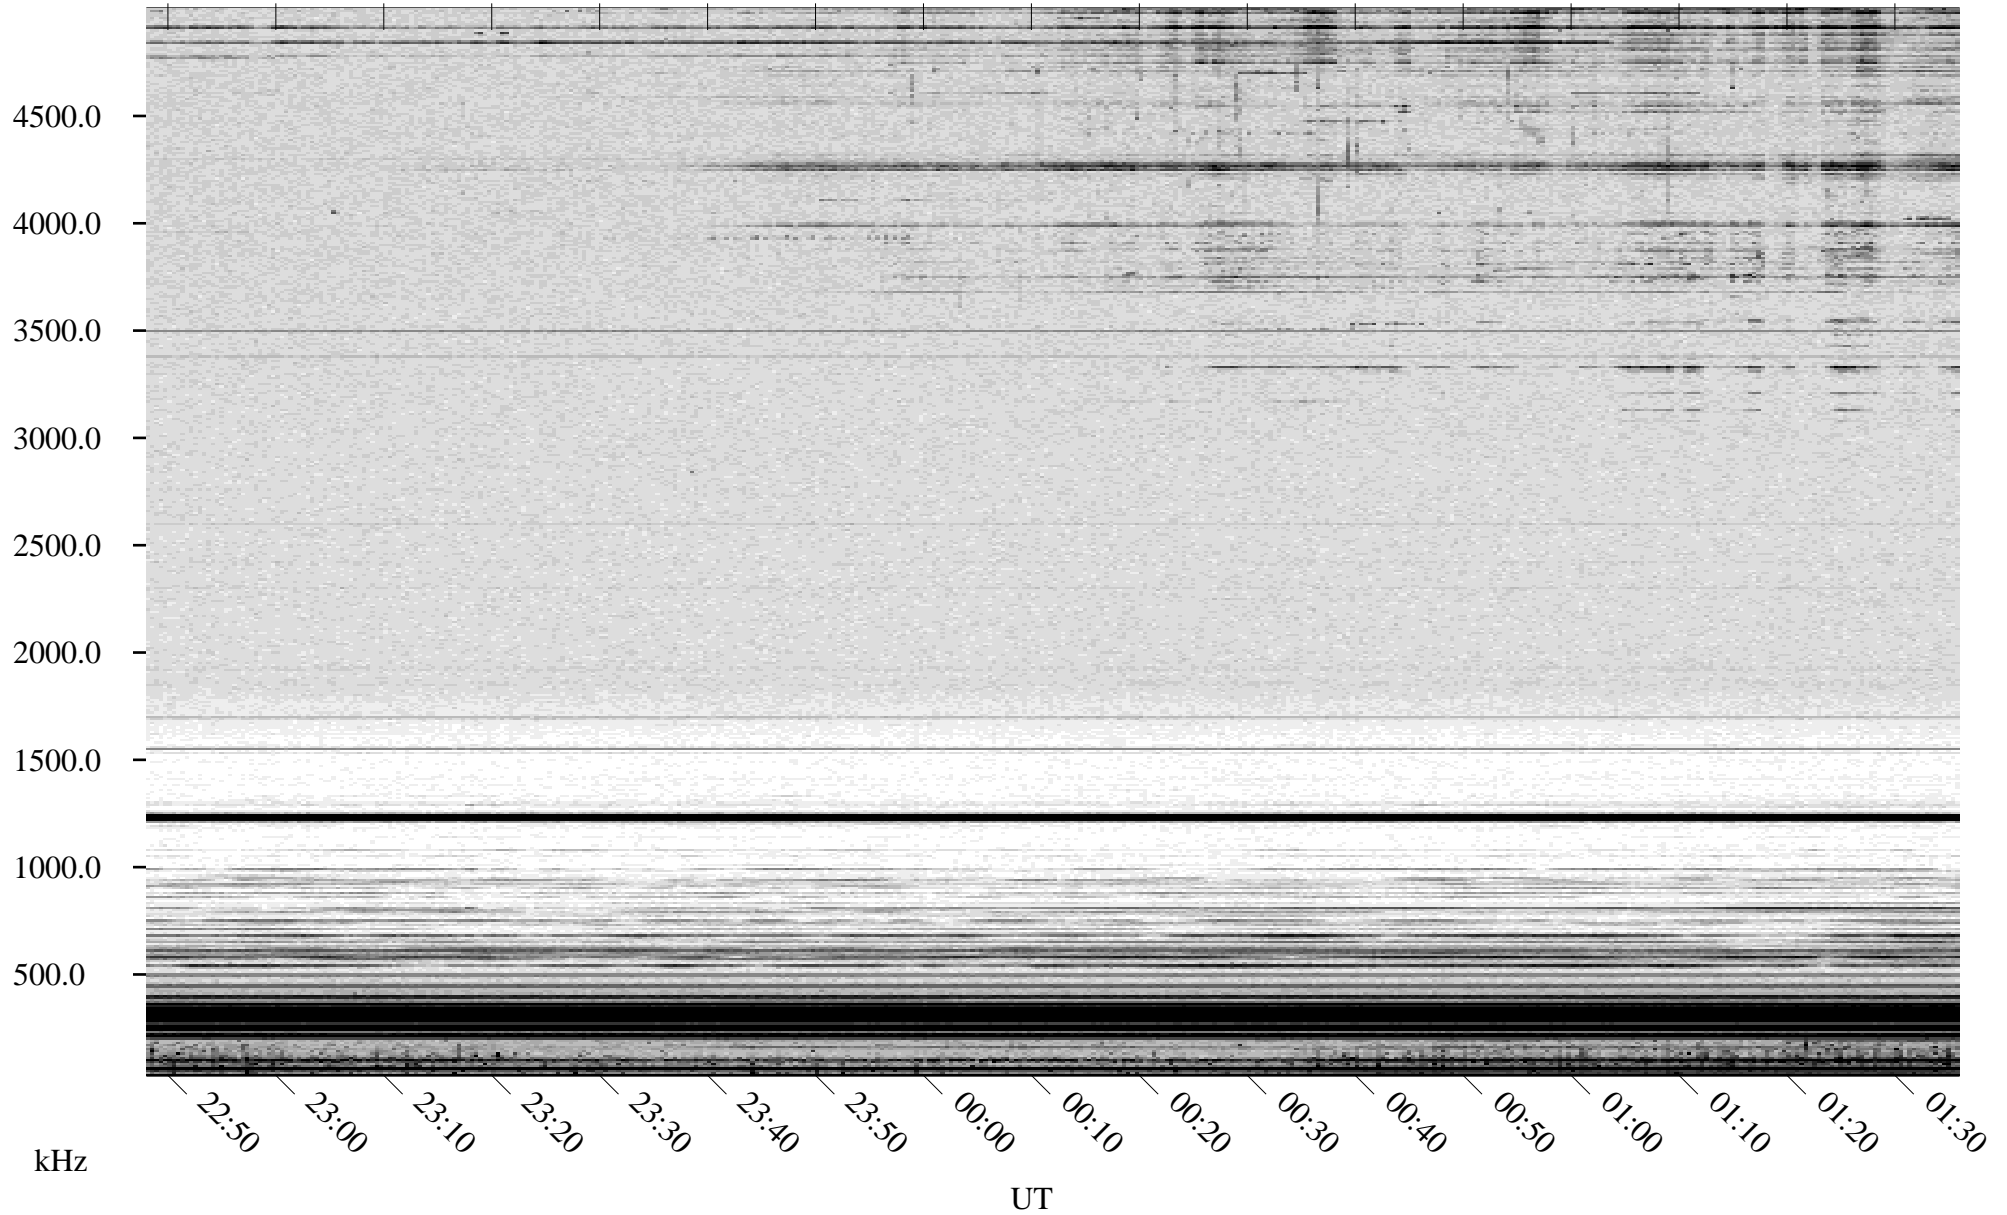

04/19/2003 Churchill, Manitoba

Linear Scale Black = 161 White = 15

ch03109l.r00m max_12

Page 1

04/19/2003 Churchill, Manitoba

Linear Scale Black = 161 White = 15

ch03109l.r00m max_12

Page 2

04/20/2003 Churchill, Manitoba

Linear Scale Black = 161 White = 15

ch03109l.r00m max_12

Page 3

04/20/2003 Churchill, Manitoba

Linear Scale Black = 161 White = 15

ch03109l.r00m max_12

Page 4

04/20/2003 Churchill, Manitoba

Linear Scale Black = 161 White = 15

ch03109l.r00m max_12

Page 5

04/20/2003 Churchill, Manitoba

Linear Scale Black = 161 White = 15

ch03109l.r00m max_12

Page 6

04/20/2003 Churchill, Manitoba

Linear Scale Black = 161 White = 15

ch03109l.r00m max_12

Page 7

04/20/2003 Churchill, Manitoba

Linear Scale Black = 161 White = 15

ch03109l.r00m max_12