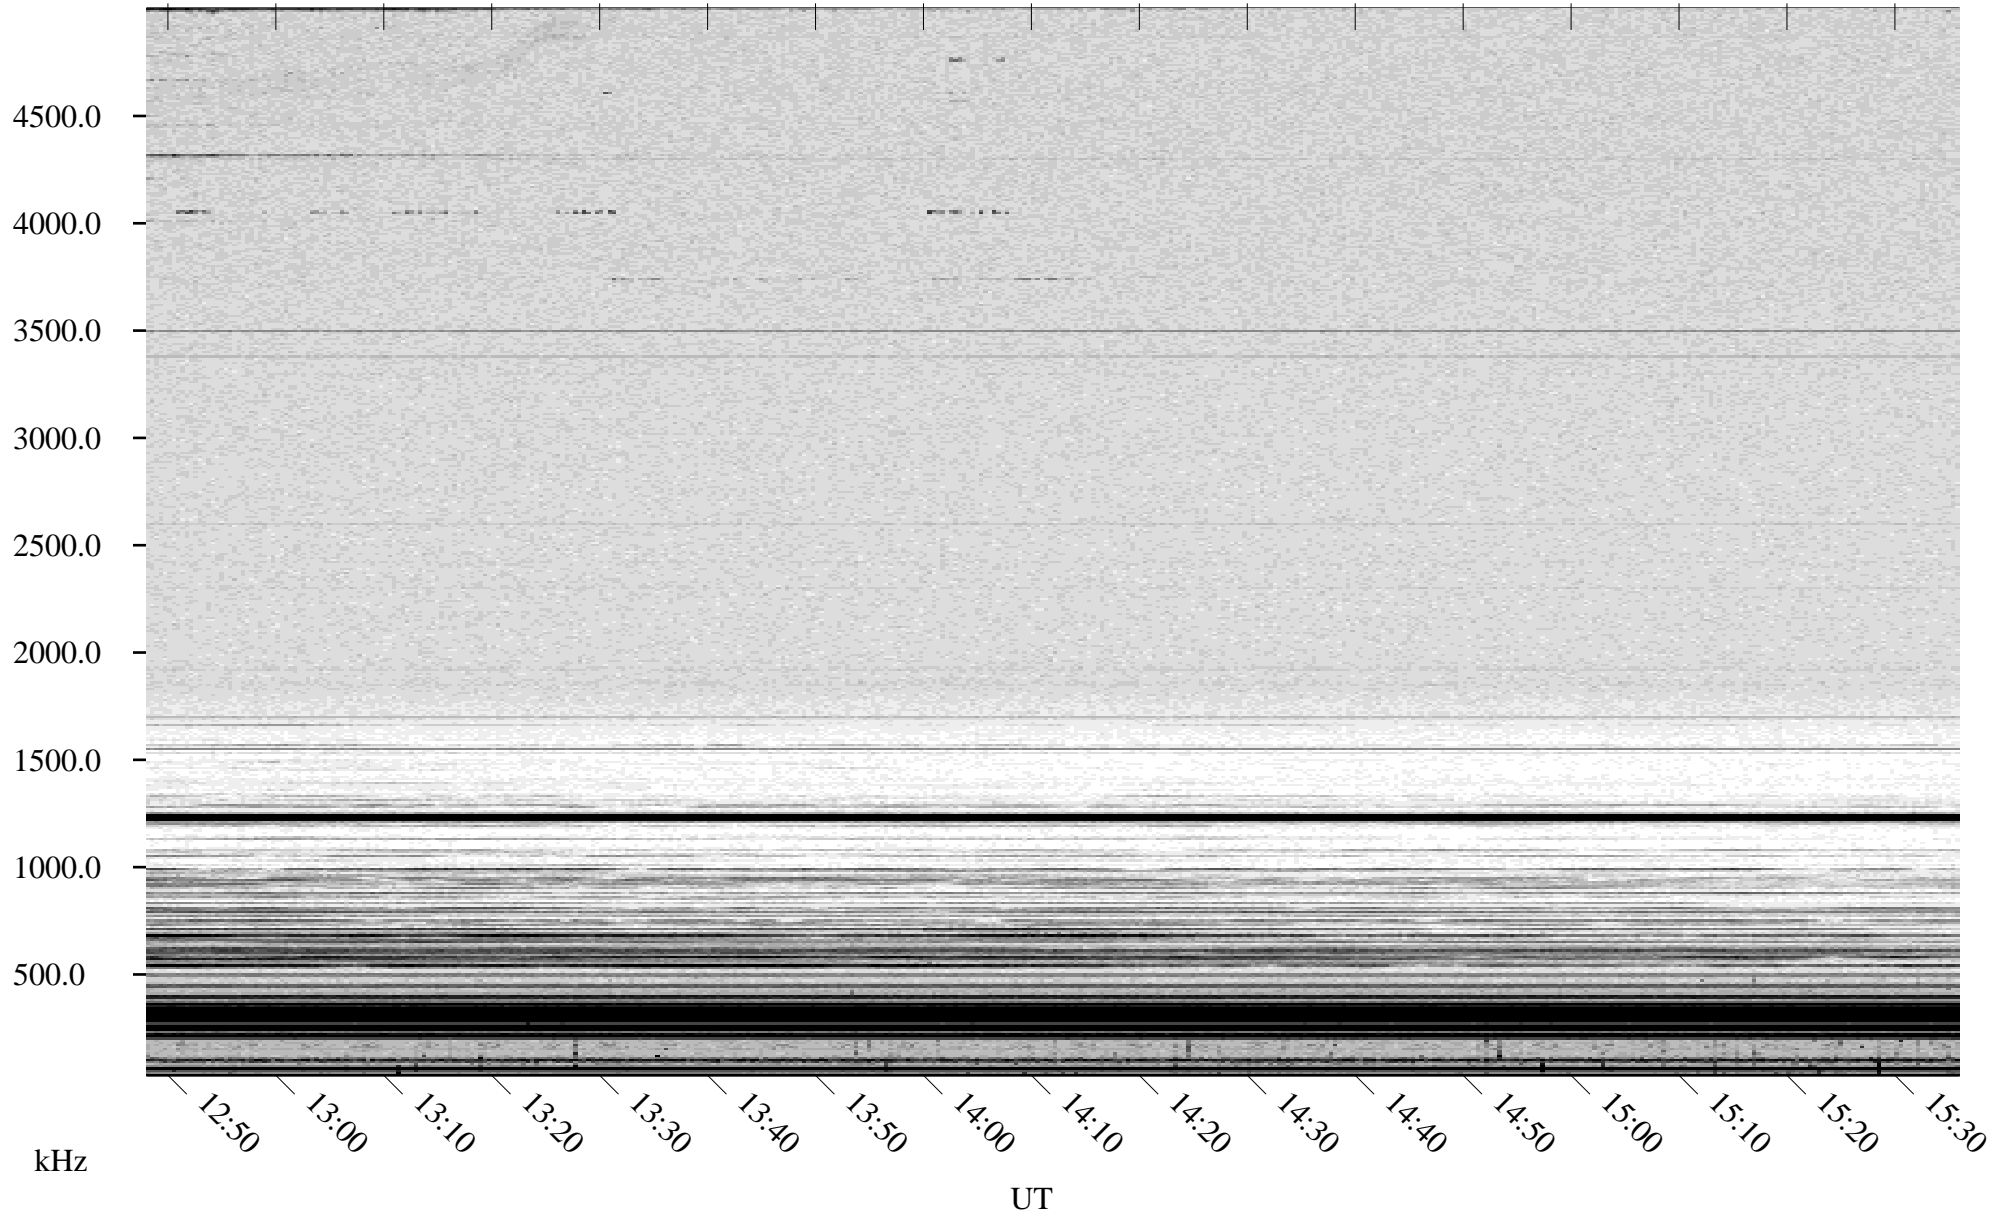

04/20/2003 Churchill, Manitoba

Linear Scale Black = 161 White = 15

ch03109l.r00m max_12

Page 3

04/20/2003 Churchill, Manitoba

Linear Scale Black = 161 White = 15

ch03109l.r00m max_12

Page 4

04/20/2003 Churchill, Manitoba

Linear Scale Black = 161 White = 15

ch03109l.r00m max_12

Page 5

04/20/2003 Churchill, Manitoba

Linear Scale Black = 161 White = 15

ch03109l.r00m max_12

Page 6

04/20/2003 Churchill, Manitoba

Linear Scale Black = 161 White = 15

ch03109l.r00m max_12

Page 7

04/20/2003 Churchill, Manitoba

Linear Scale Black = 161 White = 15

ch03109l.r00m max_12