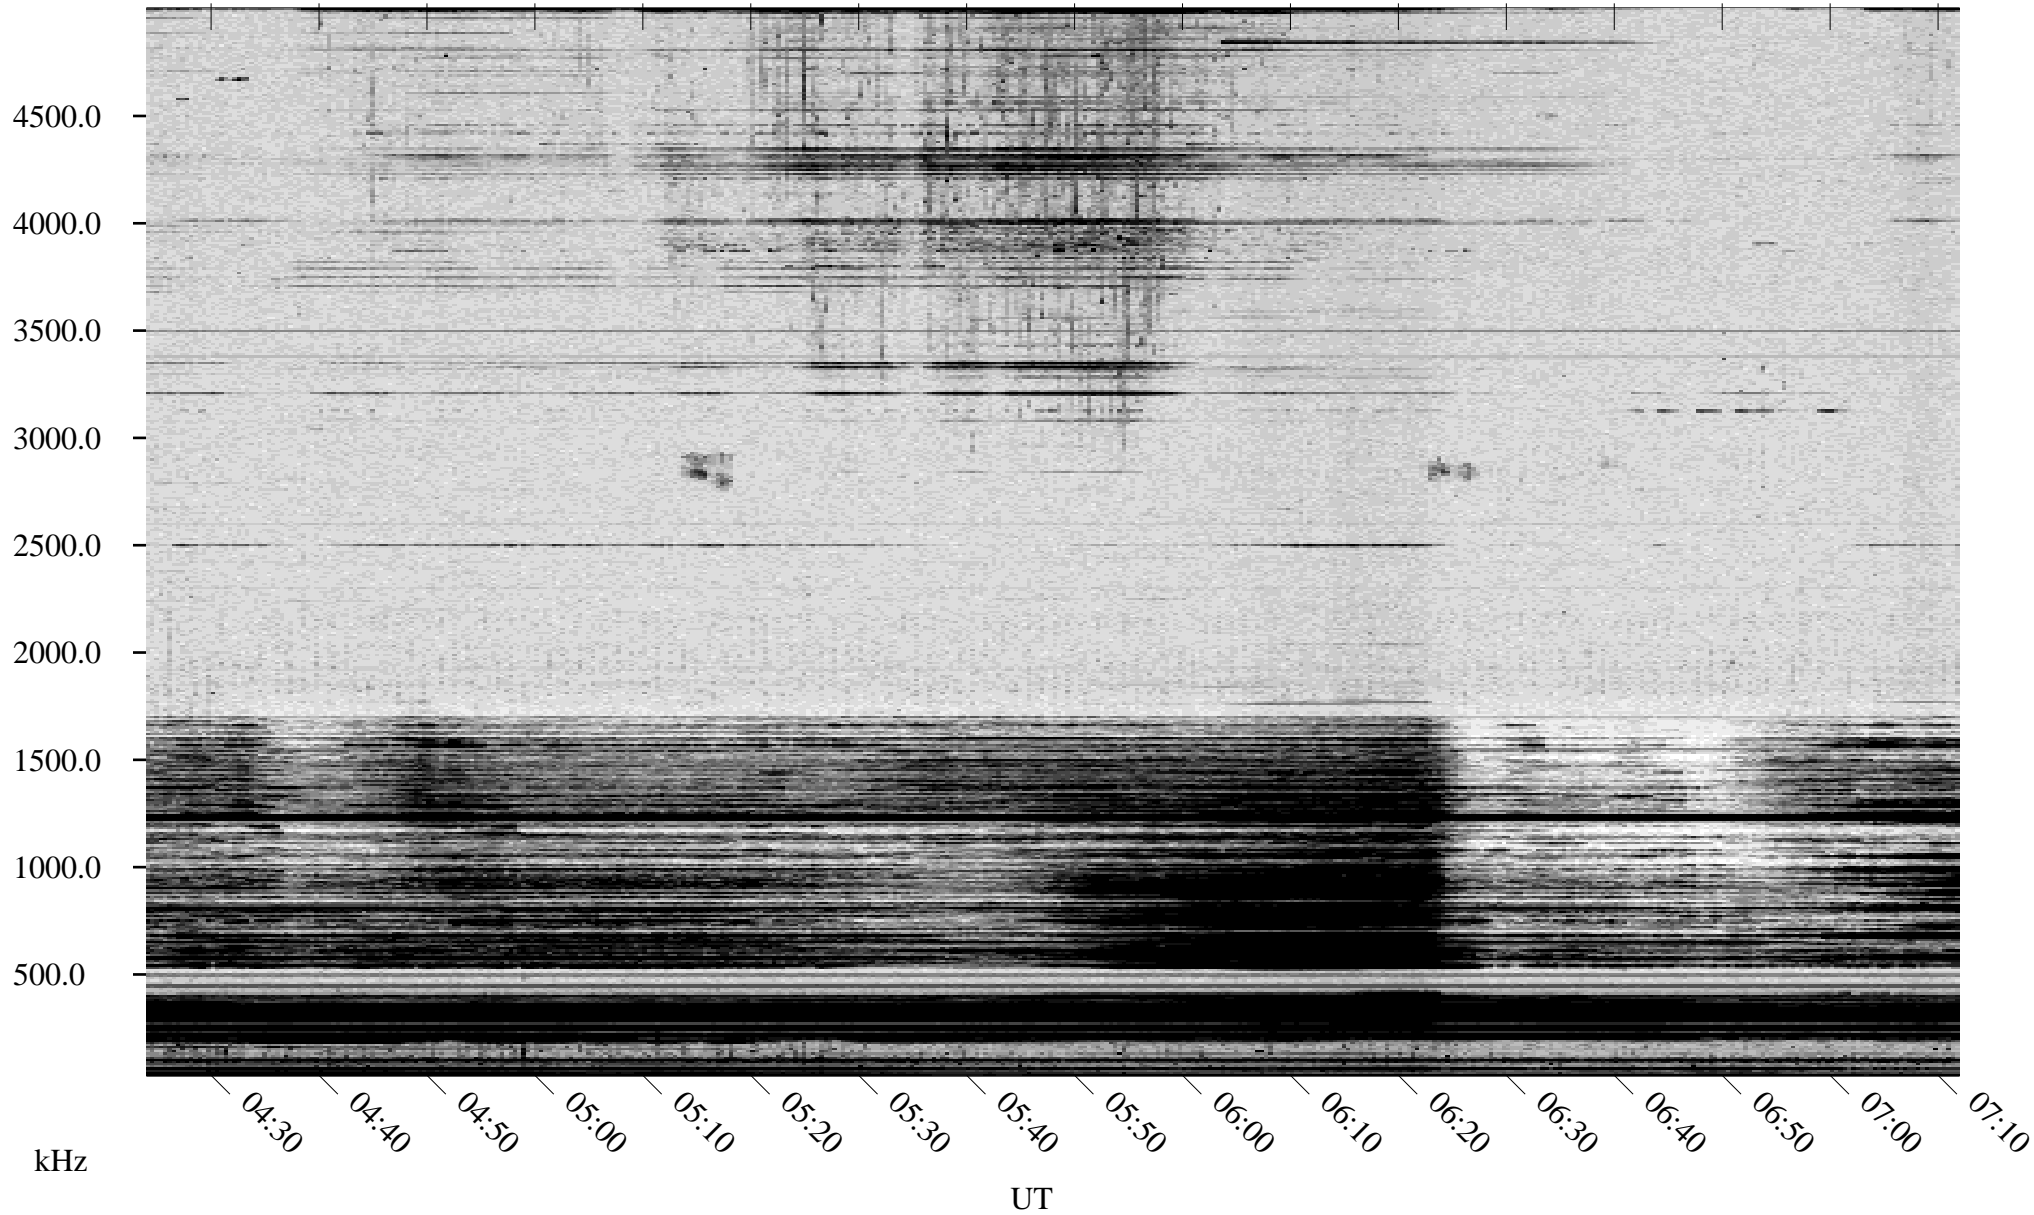

04/20/2003 Churchill, Manitoba

Linear Scale Black = 161 White = 15

ch03110l.r00m max_12

Page 1

04/20/2003 Churchill, Manitoba

Linear Scale Black = 161 White = 15

ch03110l.r00m max_12

Page 2

04/21/2003 Churchill, Manitoba

Linear Scale Black = 161 White = 15

ch03110l.r00m max_12

Page 3

04/21/2003 Churchill, Manitoba

Linear Scale Black = 161 White = 15

ch03110l.r00m max_12

Page 4

04/21/2003 Churchill, Manitoba

Linear Scale Black = 161 White = 15

ch03110l.r00m max_12

Page 5

04/21/2003 Churchill, Manitoba

Linear Scale Black = 161 White = 15

ch03110l.r00m max_12

Page 6

04/21/2003 Churchill, Manitoba

Linear Scale Black = 161 White = 15

ch03110l.r00m max_12

Page 7

04/21/2003 Churchill, Manitoba

Linear Scale Black = 161 White = 15

ch03110l.r00m max_12