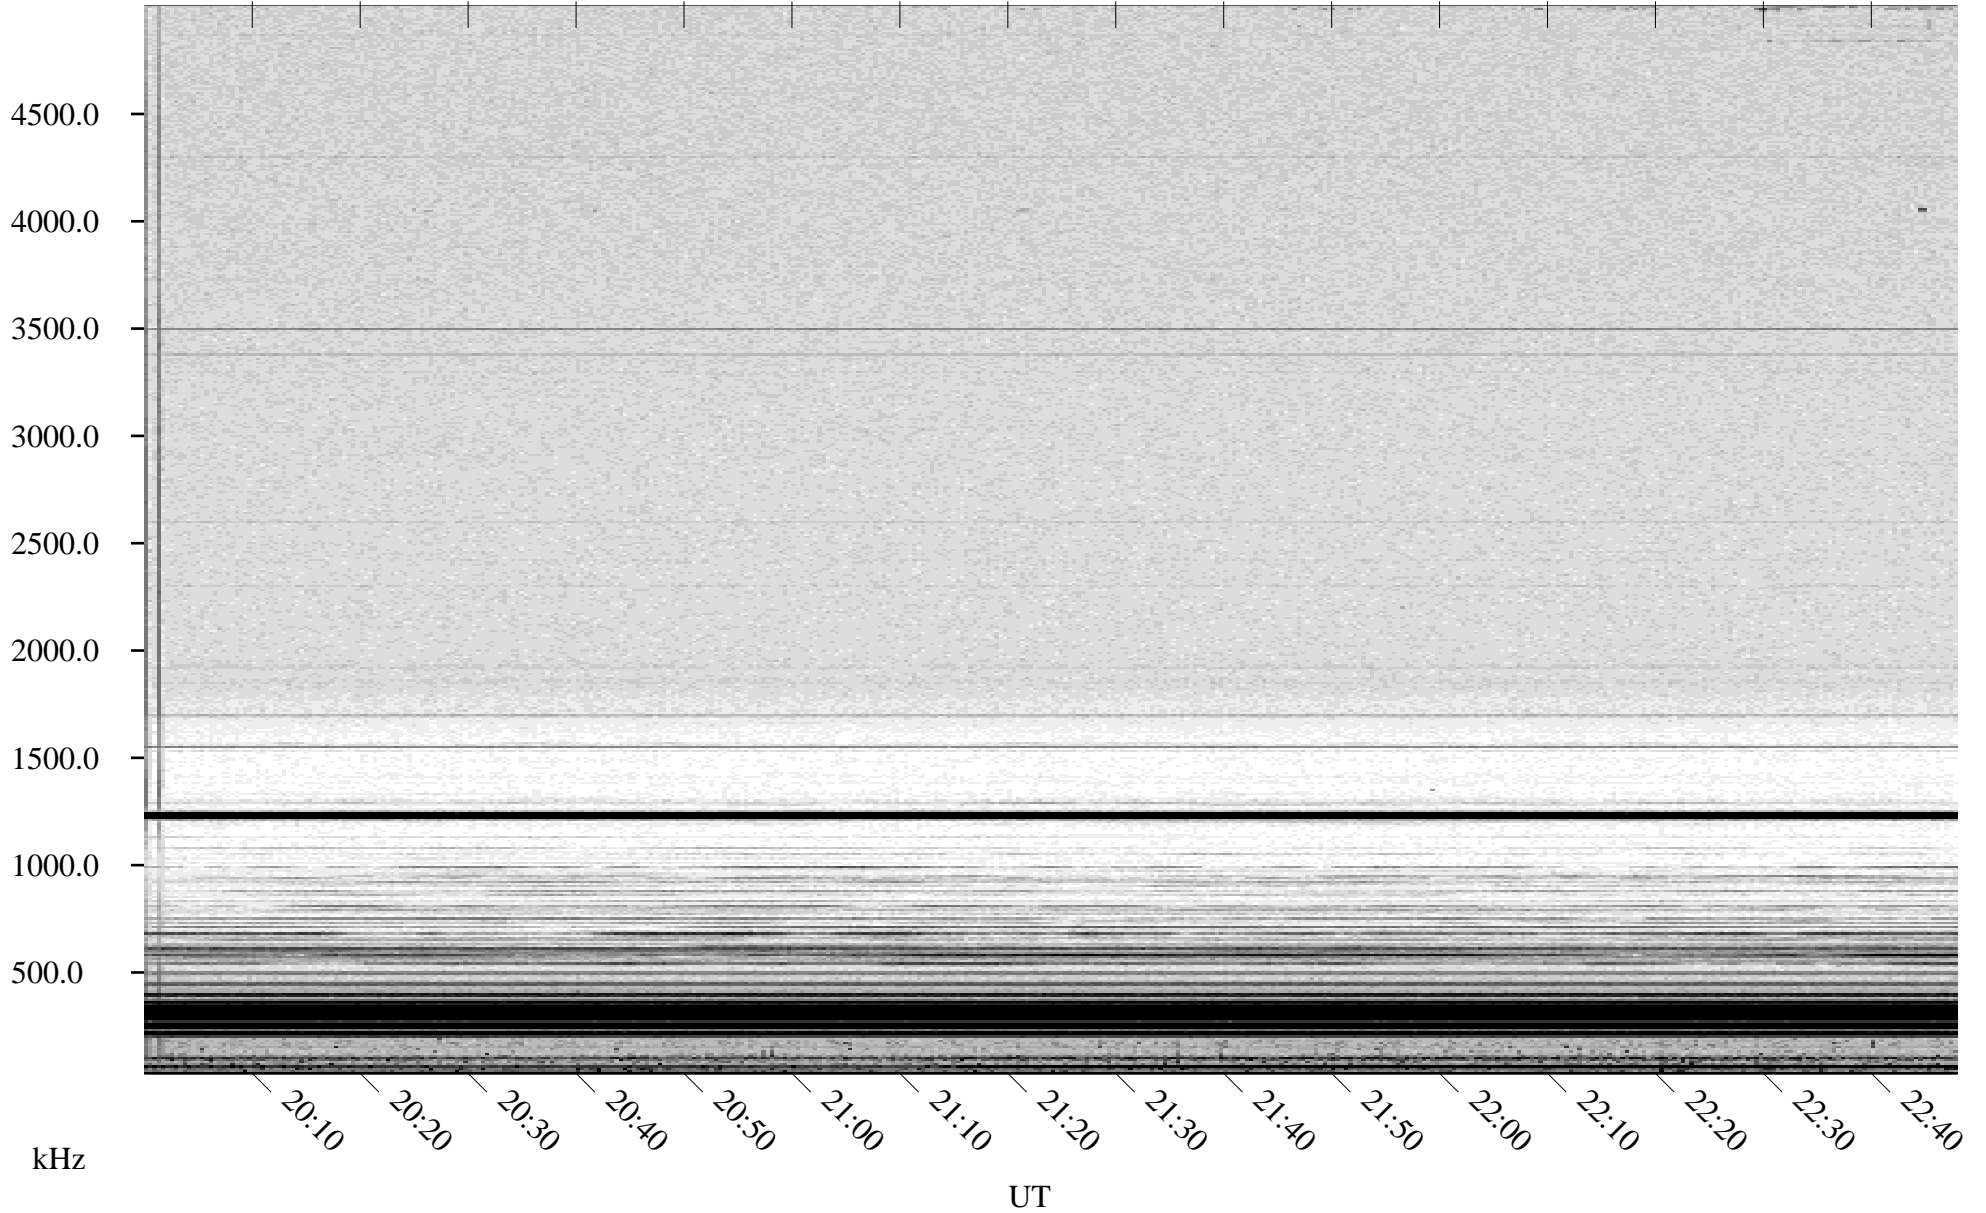

04/20/2003 Churchill, Manitoba

Linear Scale Black = 161 White = 15

ch03110l.r00m max_12

Page 1

04/20/2003 Churchill, Manitoba

Linear Scale Black = 161 White = 15

ch03110l.r00m max_12

Page 2

04/21/2003 Churchill, Manitoba

Linear Scale Black = 161 White = 15

ch03110l.r00m max_12

Page 3

04/21/2003 Churchill, Manitoba

Linear Scale Black = 161 White = 15

ch03110l.r00m max_12

Page 4

04/21/2003 Churchill, Manitoba

Linear Scale Black = 161 White = 15

ch03110l.r00m max_12

Page 5

04/21/2003 Churchill, Manitoba

Linear Scale Black = 161 White = 15

ch03110l.r00m max_12

Page 6

04/21/2003 Churchill, Manitoba

Linear Scale Black = 161 White = 15

ch03110l.r00m max_12

Page 7

04/21/2003 Churchill, Manitoba

Linear Scale Black = 161 White = 15

ch03110l.r00m max_12