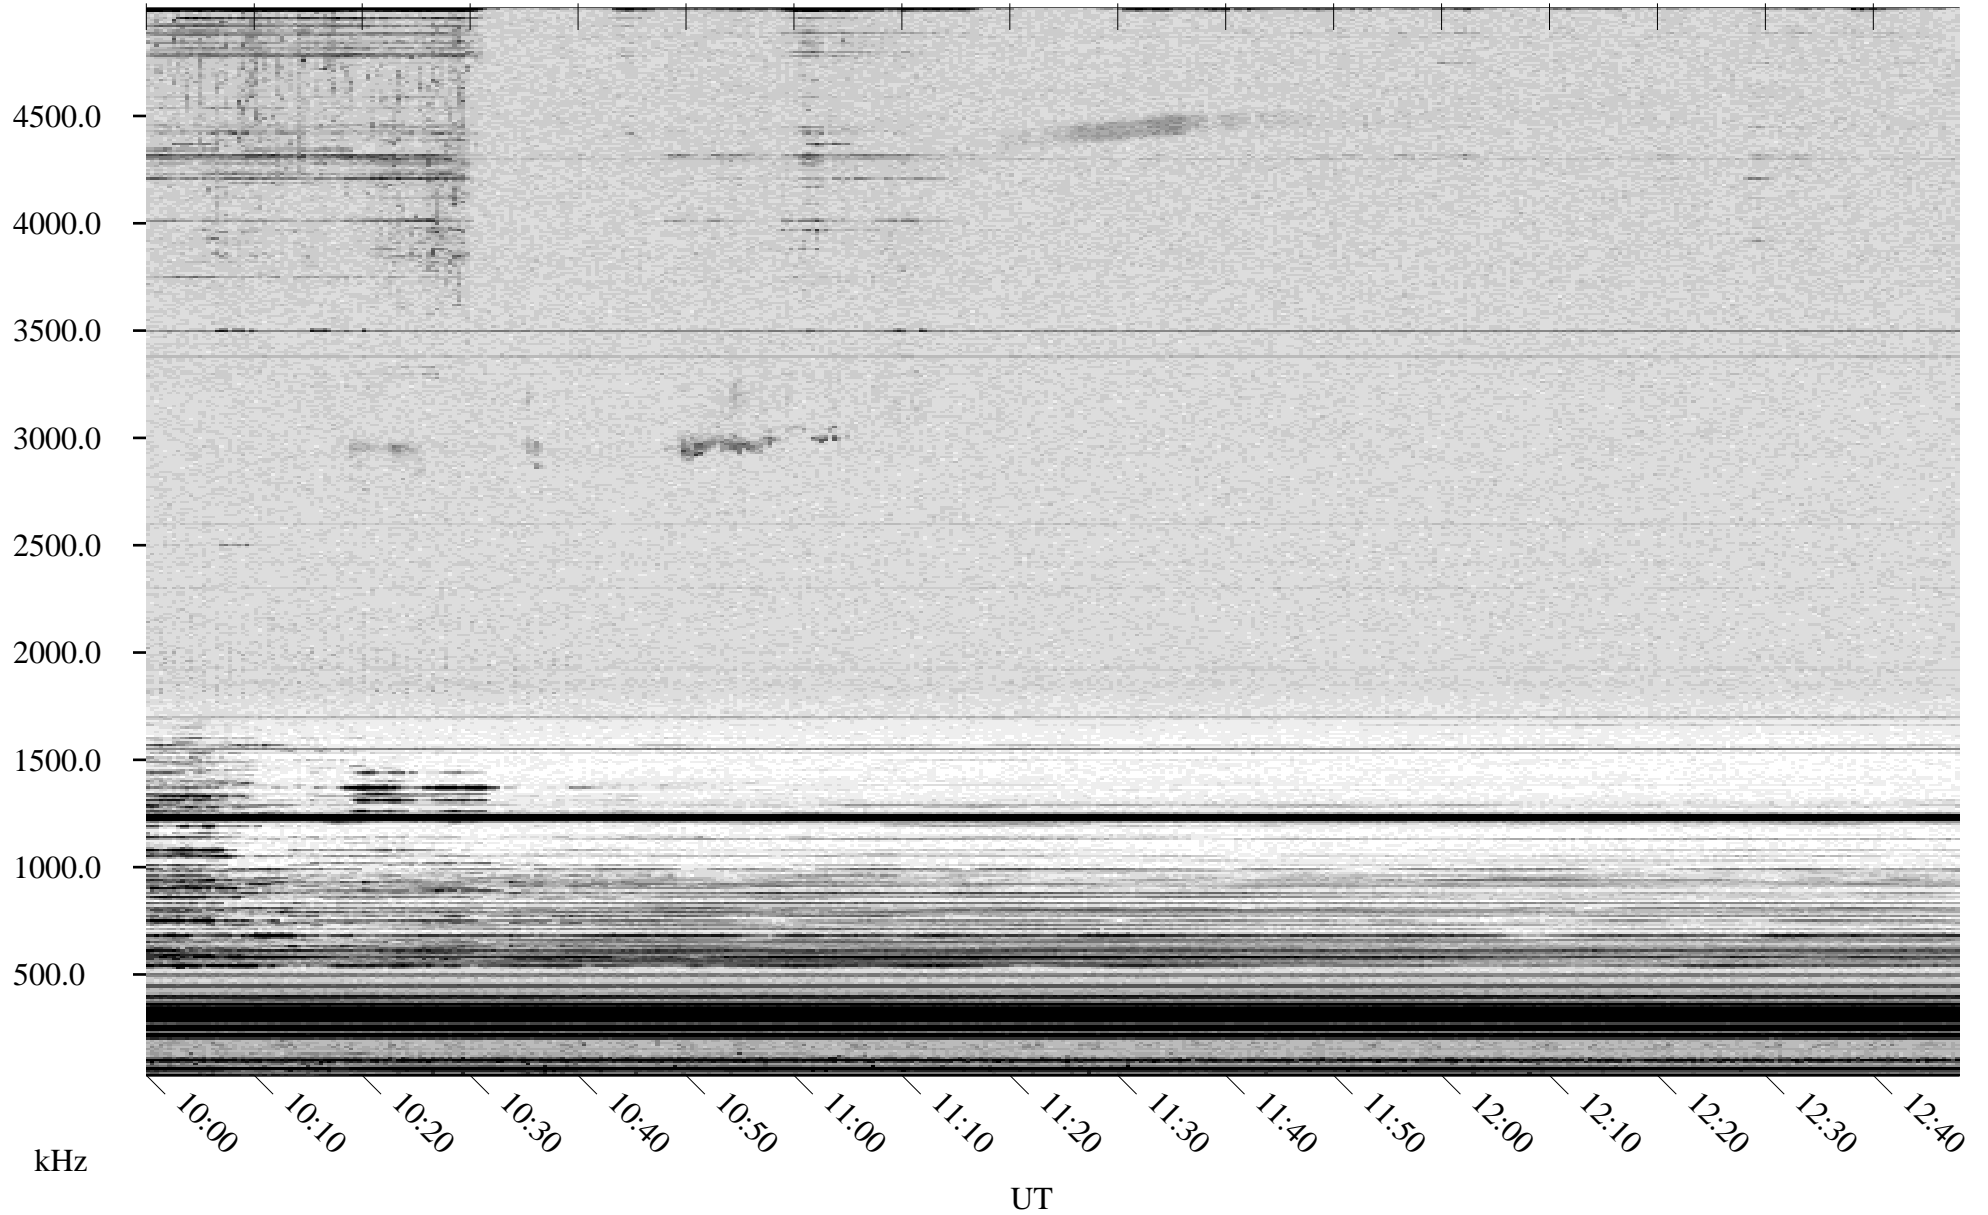

04/20/2003 Churchill, Manitoba

Linear Scale Black = 161 White = 15

ch03110l.r00m max_12

Page 1

04/20/2003 Churchill, Manitoba

Linear Scale Black = 161 White = 15

ch03110l.r00m max_12

Page 2

04/21/2003 Churchill, Manitoba

Linear Scale Black = 161 White = 15

ch03110l.r00m max_12

Page 3

04/21/2003 Churchill, Manitoba

Linear Scale Black = 161 White = 15

ch03110l.r00m max_12

Page 4

04/21/2003 Churchill, Manitoba

Linear Scale Black = 161 White = 15

ch03110l.r00m max_12

Page 5

04/21/2003 Churchill, Manitoba

Linear Scale Black = 161 White = 15

ch03110l.r00m max_12

Page 6

04/21/2003 Churchill, Manitoba

Linear Scale Black = 161 White = 15

ch03110l.r00m max_12

Page 7

04/21/2003 Churchill, Manitoba

Linear Scale Black = 161 White = 15

ch03110l.r00m max_12