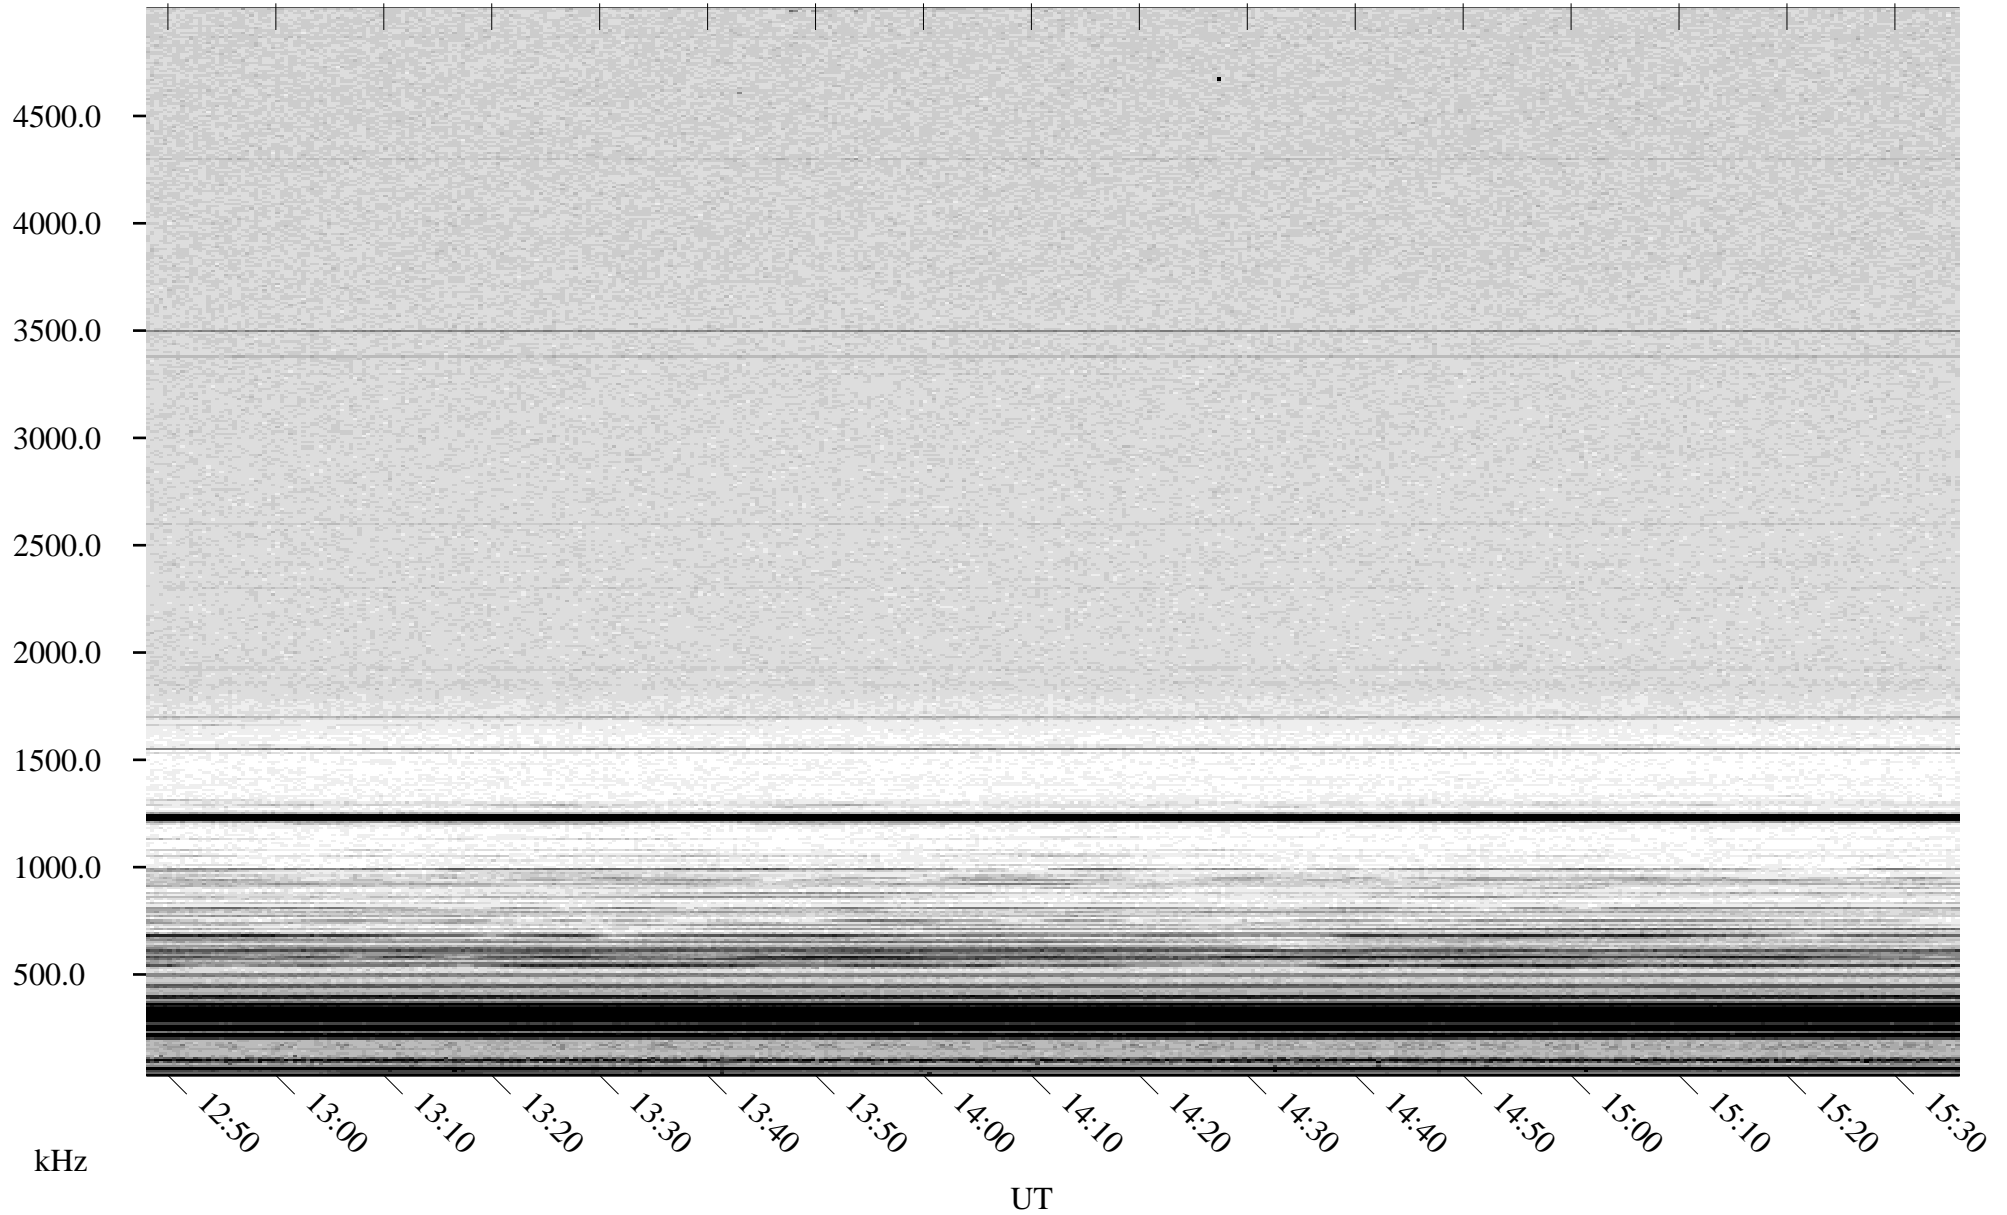

04/20/2003 Churchill, Manitoba

Linear Scale Black = 161 White = 15

ch03110l.r00m max_12

Page 1

04/20/2003 Churchill, Manitoba

Linear Scale Black = 161 White = 15

ch03110l.r00m max_12

Page 2

04/21/2003 Churchill, Manitoba

Linear Scale Black = 161 White = 15

ch03110l.r00m max_12

Page 3

04/21/2003 Churchill, Manitoba

Linear Scale Black = 161 White = 15

ch03110l.r00m max_12

Page 4

04/21/2003 Churchill, Manitoba

Linear Scale Black = 161 White = 15

ch03110l.r00m max_12

Page 5

04/21/2003 Churchill, Manitoba

Linear Scale Black = 161 White = 15

ch03110l.r00m max_12

Page 6

04/21/2003 Churchill, Manitoba

Linear Scale Black = 161 White = 15

ch03110l.r00m max_12

Page 7

04/21/2003 Churchill, Manitoba

Linear Scale Black = 161 White = 15

ch03110l.r00m max_12