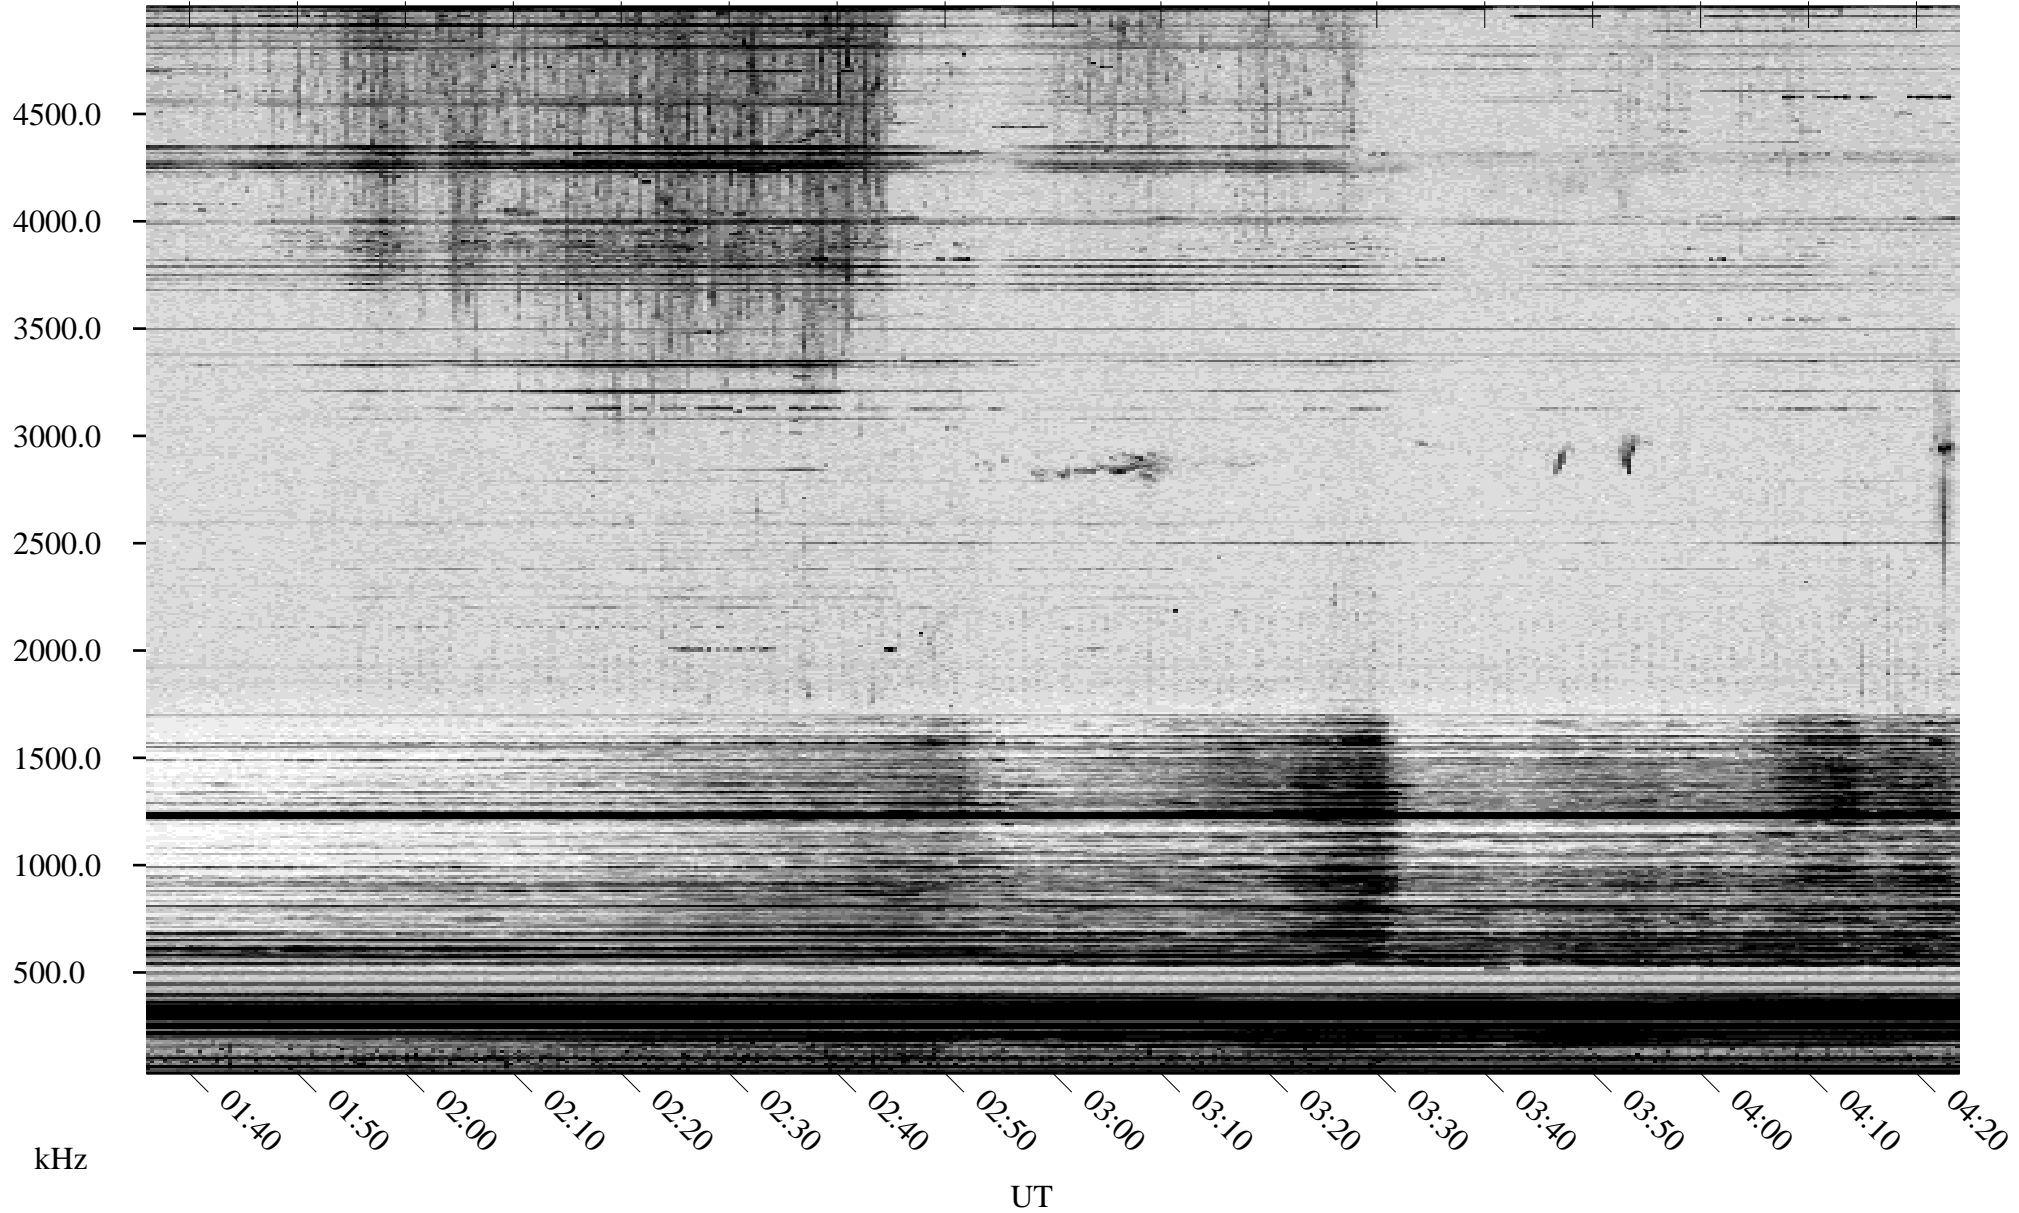

04/20/2003 Churchill, Manitoba

Linear Scale Black = 161 White = 15

ch03110l.r00m max_12

Page 1

04/20/2003 Churchill, Manitoba

Linear Scale Black = 161 White = 15

ch03110l.r00m max_12

Page 2

04/21/2003 Churchill, Manitoba

Linear Scale Black = 161 White = 15

ch03110l.r00m max_12

Page 3

04/21/2003 Churchill, Manitoba

Linear Scale Black = 161 White = 15

ch03110l.r00m max_12

Page 4

04/21/2003 Churchill, Manitoba

Linear Scale Black = 161 White = 15

ch03110l.r00m max_12

Page 5

04/21/2003 Churchill, Manitoba

Linear Scale Black = 161 White = 15

ch03110l.r00m max_12

Page 6

04/21/2003 Churchill, Manitoba

Linear Scale Black = 161 White = 15

ch03110l.r00m max_12

Page 7

04/21/2003 Churchill, Manitoba

Linear Scale Black = 161 White = 15

ch03110l.r00m max_12