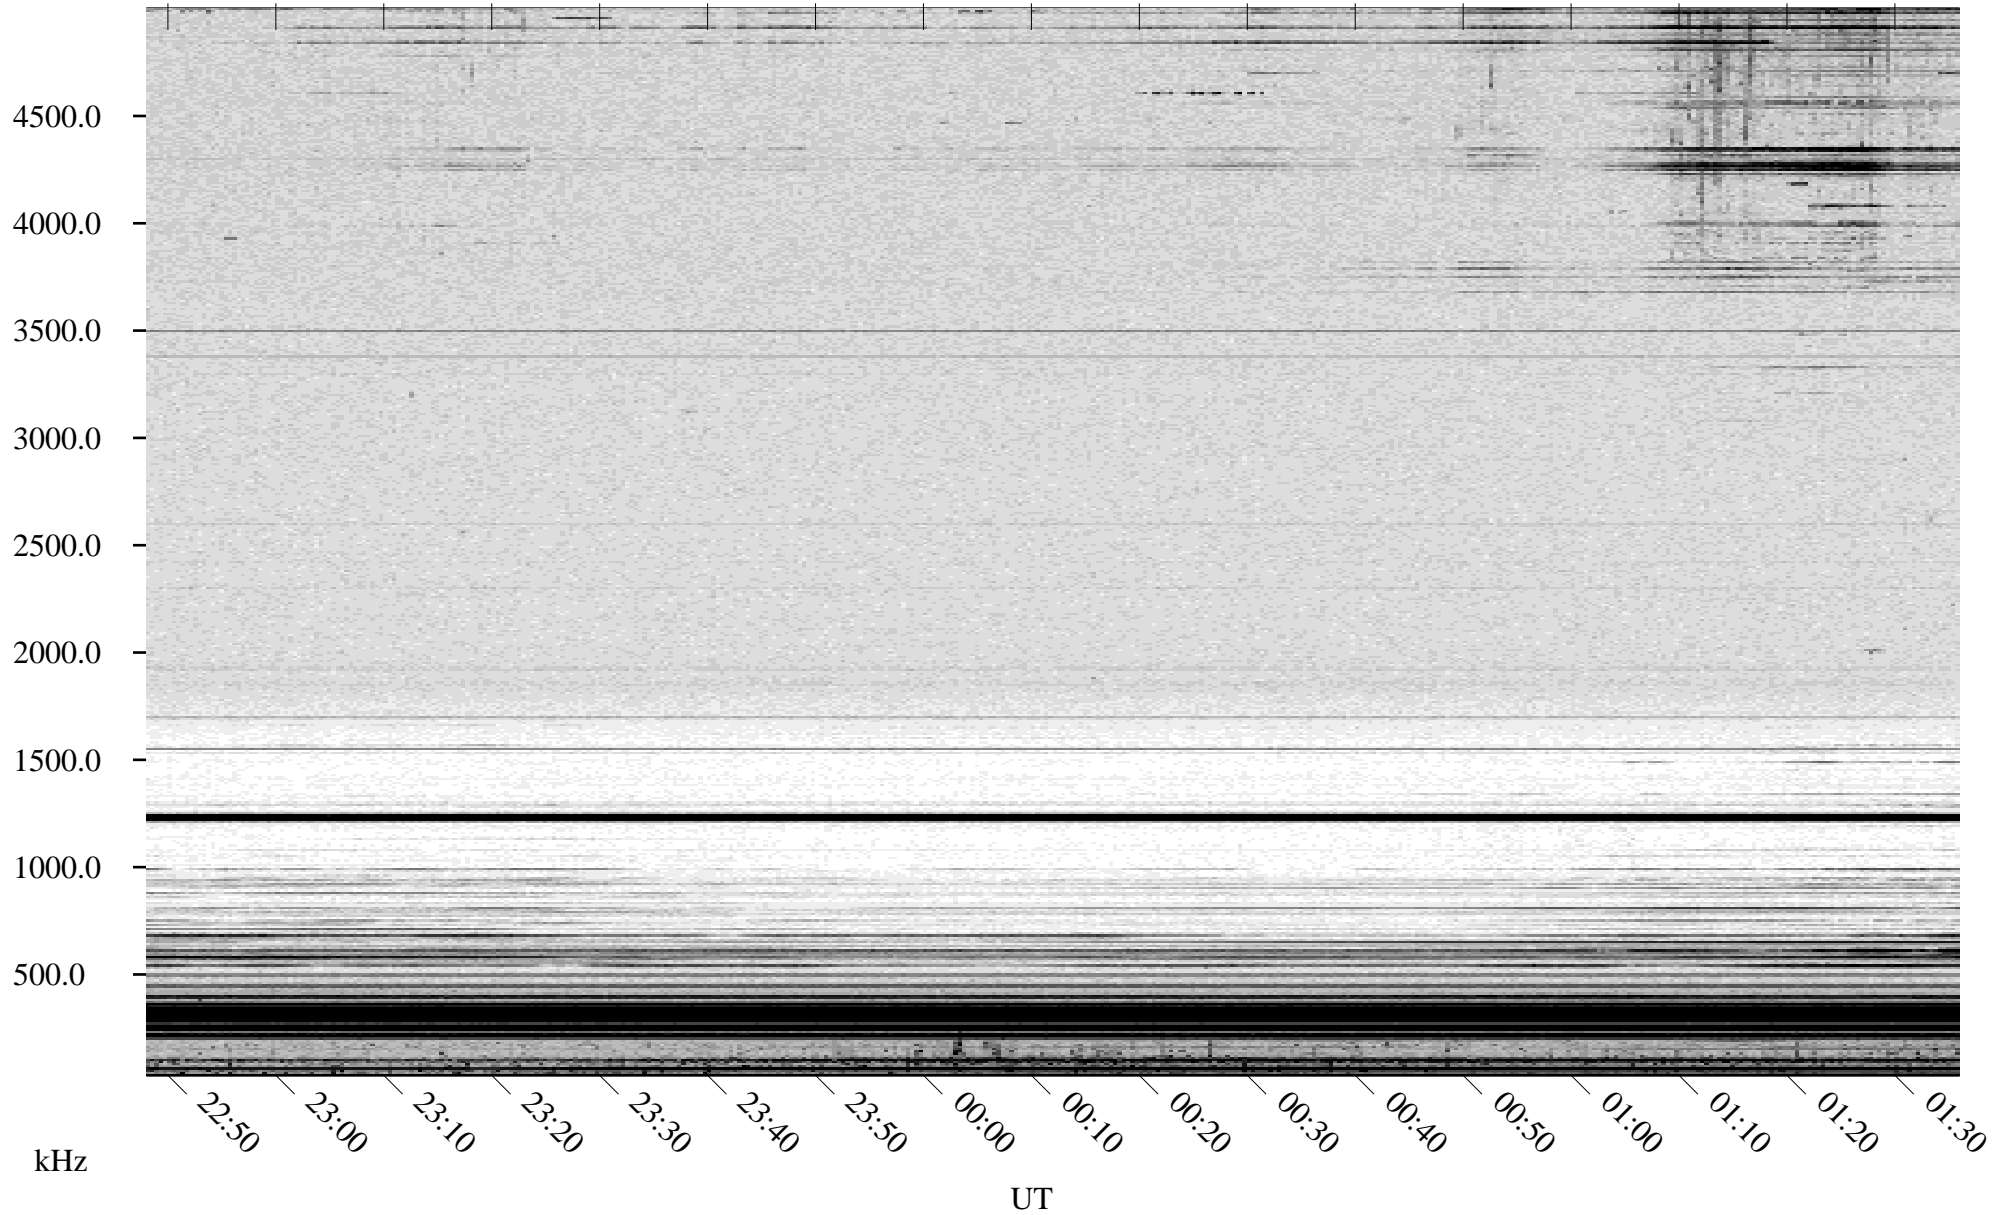

04/20/2003 Churchill, Manitoba

Linear Scale Black = 161 White = 15

ch03110l.r00m max_12

Page 1

04/20/2003 Churchill, Manitoba

Linear Scale Black = 161 White = 15

ch03110l.r00m max_12

Page 2

04/21/2003 Churchill, Manitoba

Linear Scale Black = 161 White = 15

ch03110l.r00m max_12

Page 3

04/21/2003 Churchill, Manitoba

Linear Scale Black = 161 White = 15

ch03110l.r00m max_12

Page 4

04/21/2003 Churchill, Manitoba

Linear Scale Black = 161 White = 15

ch03110l.r00m max_12

Page 5

04/21/2003 Churchill, Manitoba

Linear Scale Black = 161 White = 15

ch03110l.r00m max_12

Page 6

04/21/2003 Churchill, Manitoba

Linear Scale Black = 161 White = 15

ch03110l.r00m max_12

Page 7

04/21/2003 Churchill, Manitoba

Linear Scale Black = 161 White = 15

ch03110l.r00m max_12