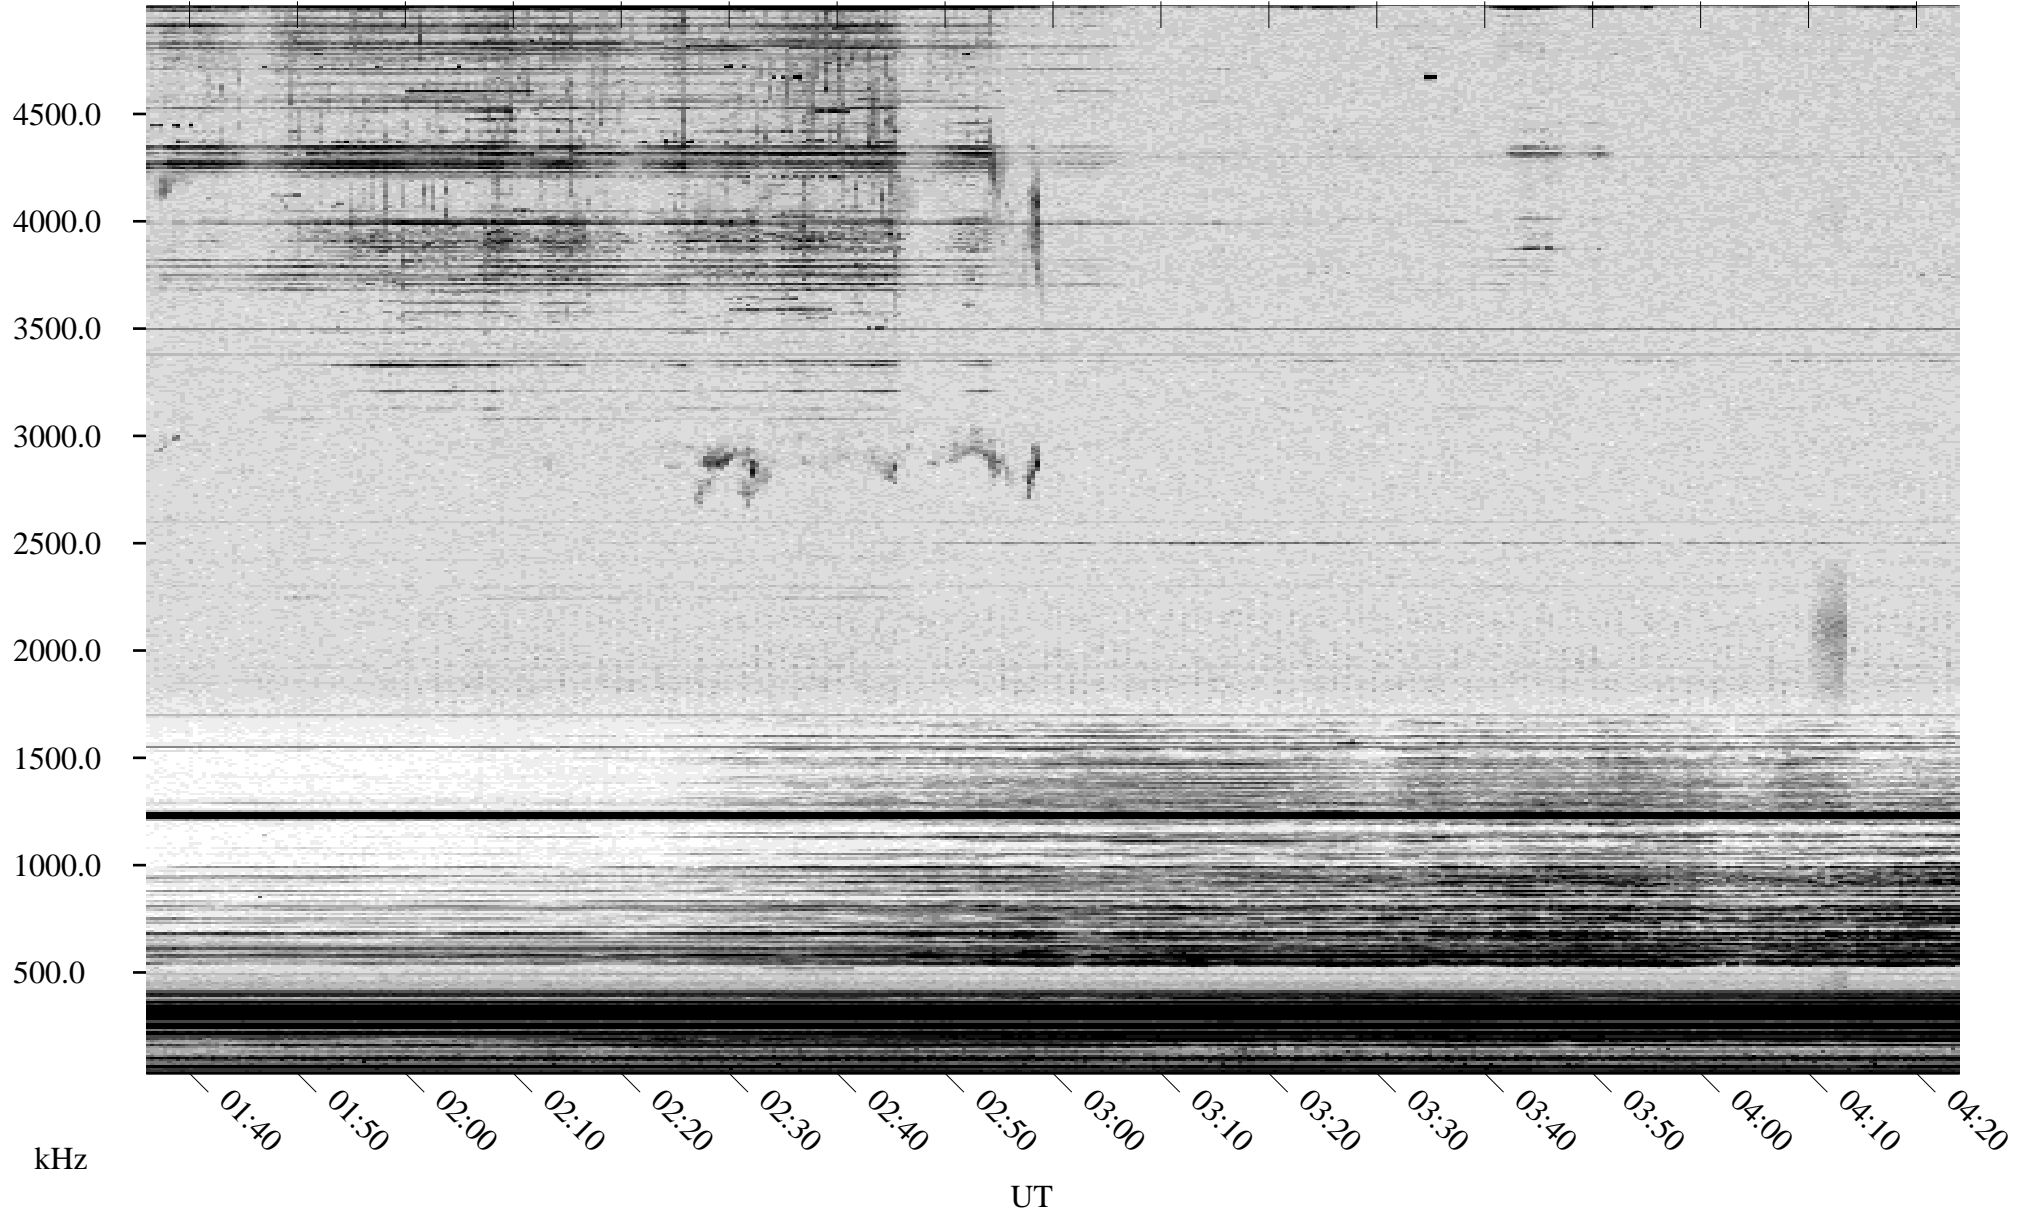

# 04/21/2003 Churchill, Manitoba

Linear Scale    Black = 161    White = 15

ch031111l.r00m max\_12

Page 1

# 04/21/2003 Churchill, Manitoba

Linear Scale    Black = 161    White = 15

ch031111l.r00m max\_12

Page 2

# 04/22/2003 Churchill, Manitoba

Linear Scale    Black = 161    White = 15

ch031111l.r00m max\_12

Page 3

# 04/22/2003 Churchill, Manitoba

Linear Scale    Black = 161    White = 15

ch031111l.r00m max\_12

Page 4