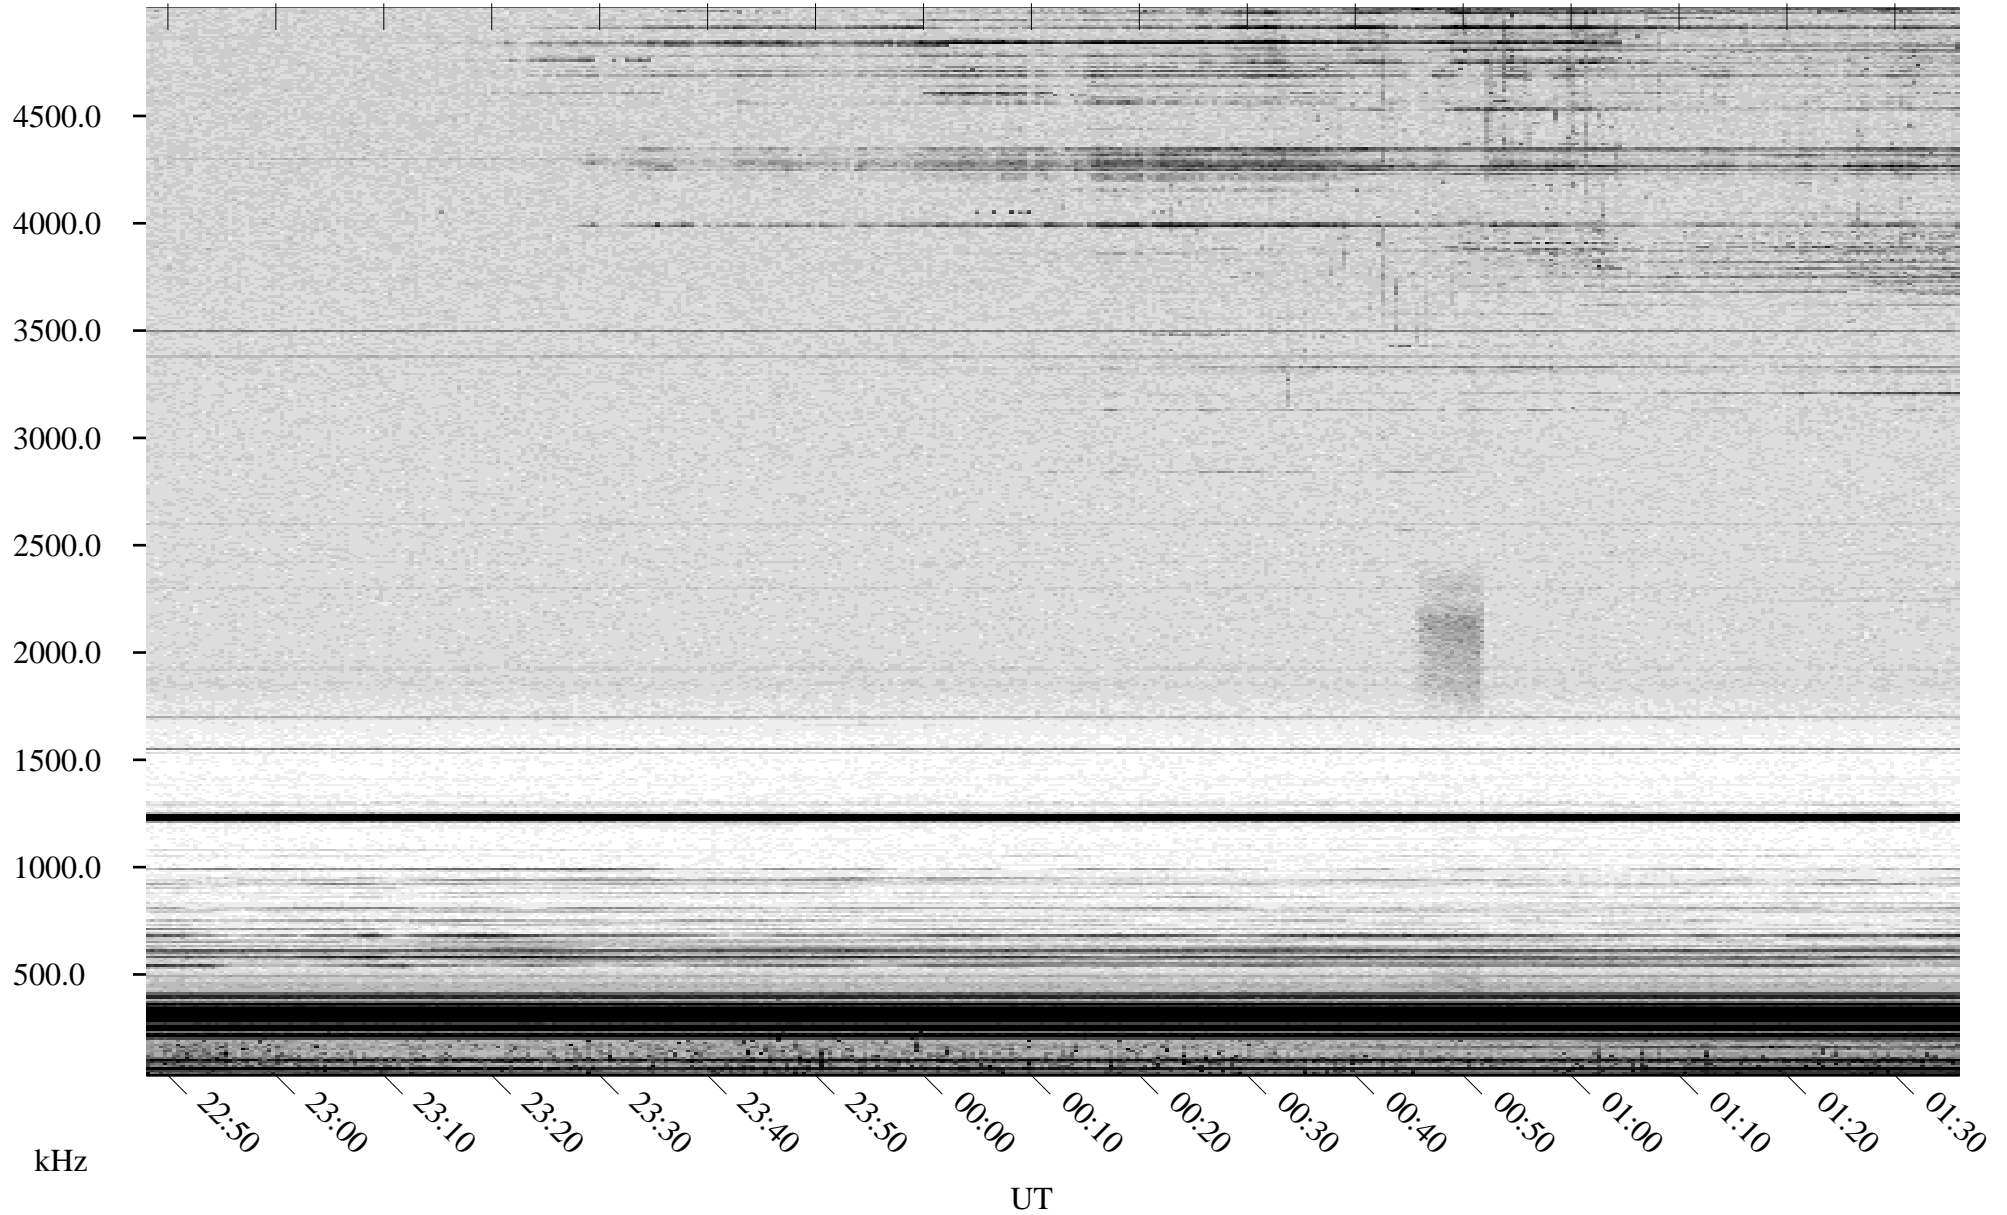

04/22/2003 Churchill, Manitoba

Linear Scale Black = 161 White = 15

ch03112l.r00m max_12

Page 1

04/22/2003 Churchill, Manitoba

Linear Scale Black = 161 White = 15

ch03112l.r00m max_12

Page 2

04/23/2003 Churchill, Manitoba

Linear Scale Black = 161 White = 15

ch03112l.r00m max_12

Page 3

04/23/2003 Churchill, Manitoba

Linear Scale Black = 161 White = 15

ch03112l.r00m max_12

Page 4

04/23/2003 Churchill, Manitoba

Linear Scale Black = 161 White = 15

ch03112l.r00m max_12

Page 5

04/23/2003 Churchill, Manitoba

Linear Scale Black = 161 White = 15

ch03112l.r00m max_12

Page 6

04/23/2003 Churchill, Manitoba

Linear Scale Black = 161 White = 15

ch03112l.r00m max_12

Page 7

04/23/2003 Churchill, Manitoba

Linear Scale Black = 161 White = 15

ch03112l.r00m max_12