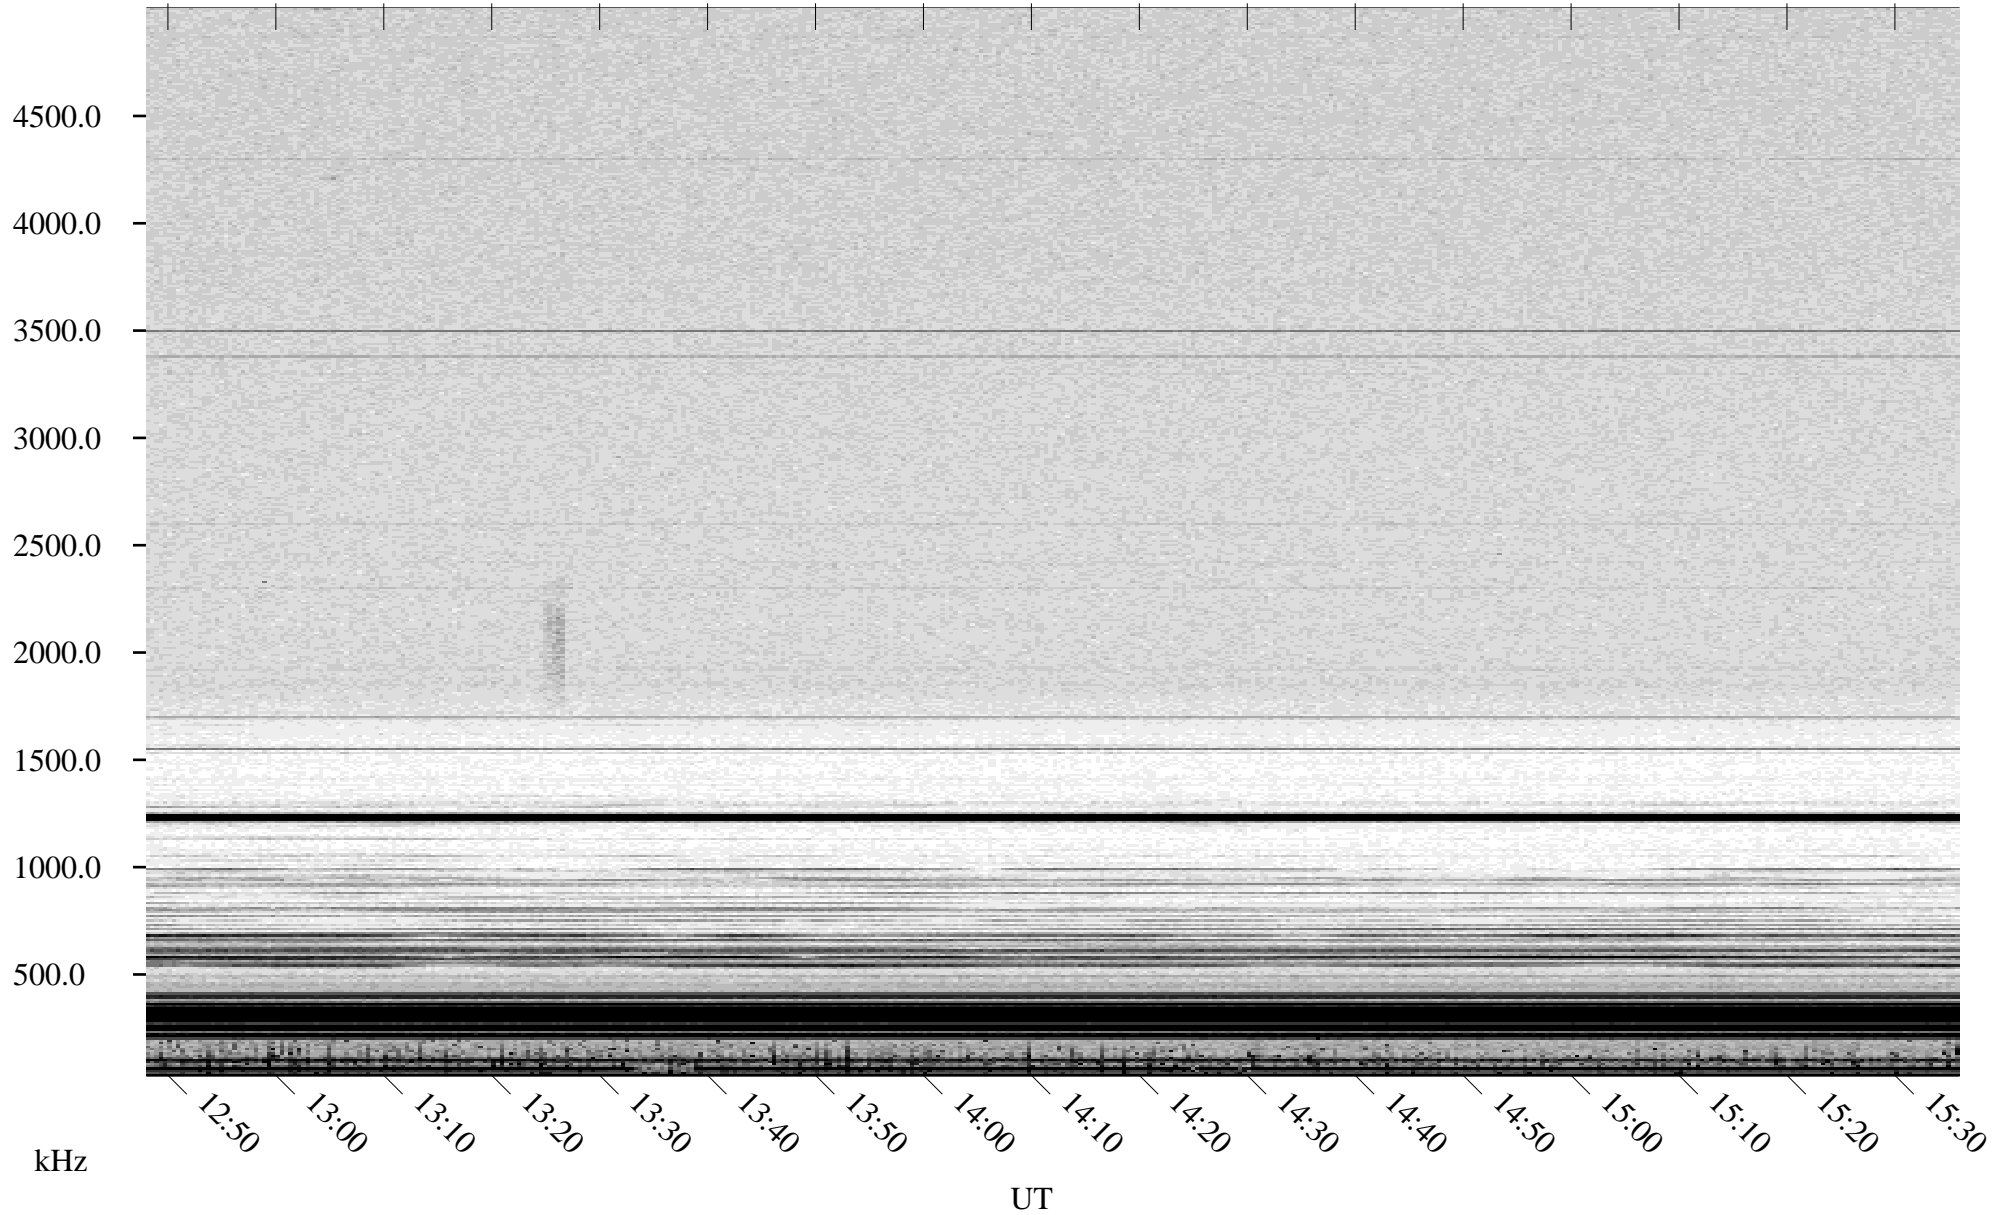

04/23/2003 Churchill, Manitoba

Linear Scale Black = 161 White = 15

ch03112l.r00m max_12

Page 5

04/23/2003 Churchill, Manitoba

Linear Scale Black = 161 White = 15

ch03112l.r00m max_12

Page 6

04/23/2003 Churchill, Manitoba

Linear Scale Black = 161 White = 15

ch03112l.r00m max_12

Page 7

04/23/2003 Churchill, Manitoba

Linear Scale Black = 161 White = 15

ch03112l.r00m max_12