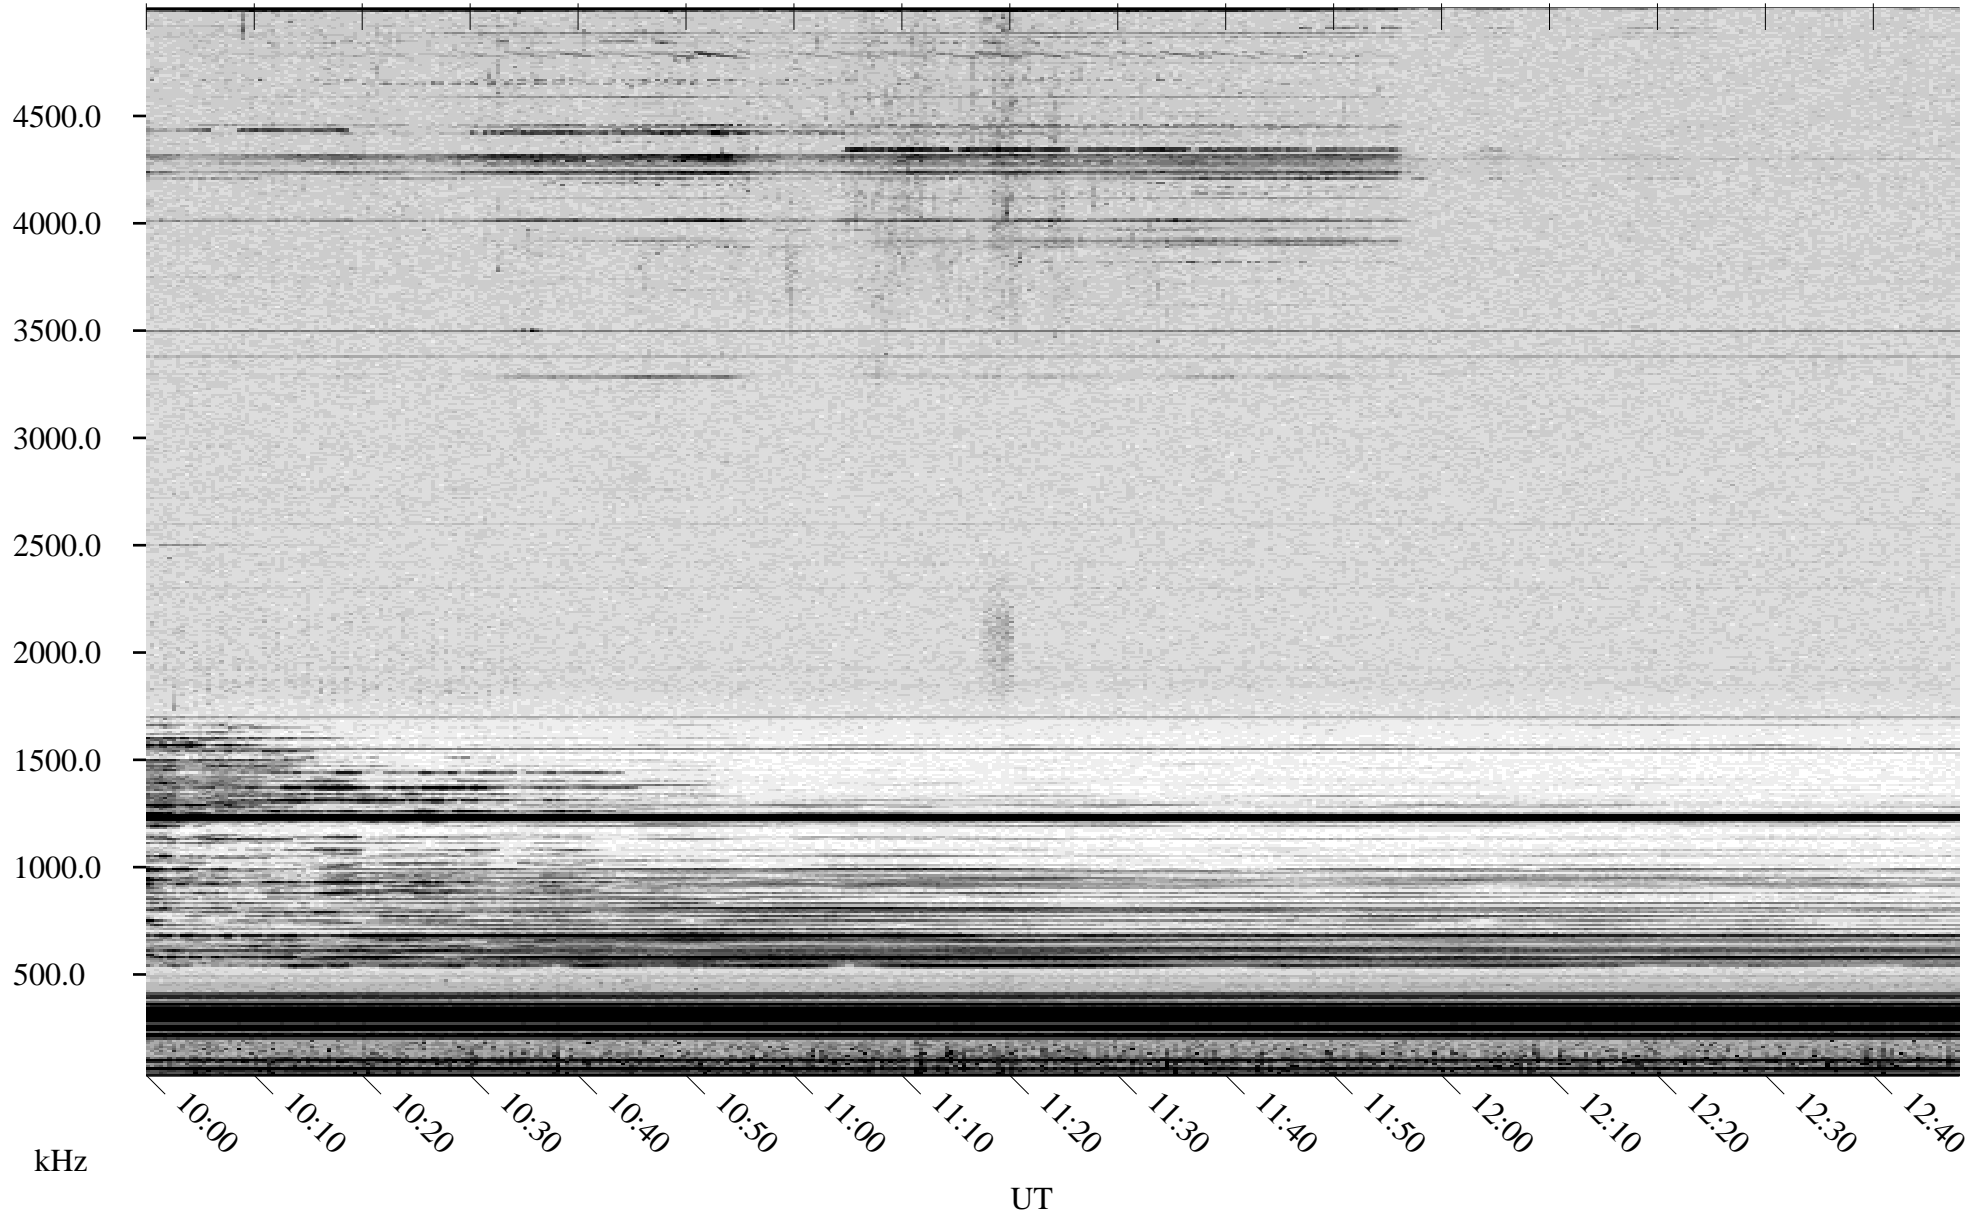

04/22/2003 Churchill, Manitoba

Linear Scale Black = 161 White = 15

ch03112l.r00m max_12

Page 1

04/22/2003 Churchill, Manitoba

Linear Scale Black = 161 White = 15

ch03112l.r00m max_12

Page 2

04/23/2003 Churchill, Manitoba

Linear Scale Black = 161 White = 15

ch03112l.r00m max_12

Page 3

04/23/2003 Churchill, Manitoba

Linear Scale Black = 161 White = 15

ch03112l.r00m max_12

Page 4

04/23/2003 Churchill, Manitoba

Linear Scale Black = 161 White = 15

ch03112l.r00m max_12

Page 5

04/23/2003 Churchill, Manitoba

Linear Scale Black = 161 White = 15

ch03112l.r00m max_12

Page 6

04/23/2003 Churchill, Manitoba

Linear Scale Black = 161 White = 15

ch03112l.r00m max_12

Page 7

04/23/2003 Churchill, Manitoba

Linear Scale Black = 161 White = 15

ch03112l.r00m max_12