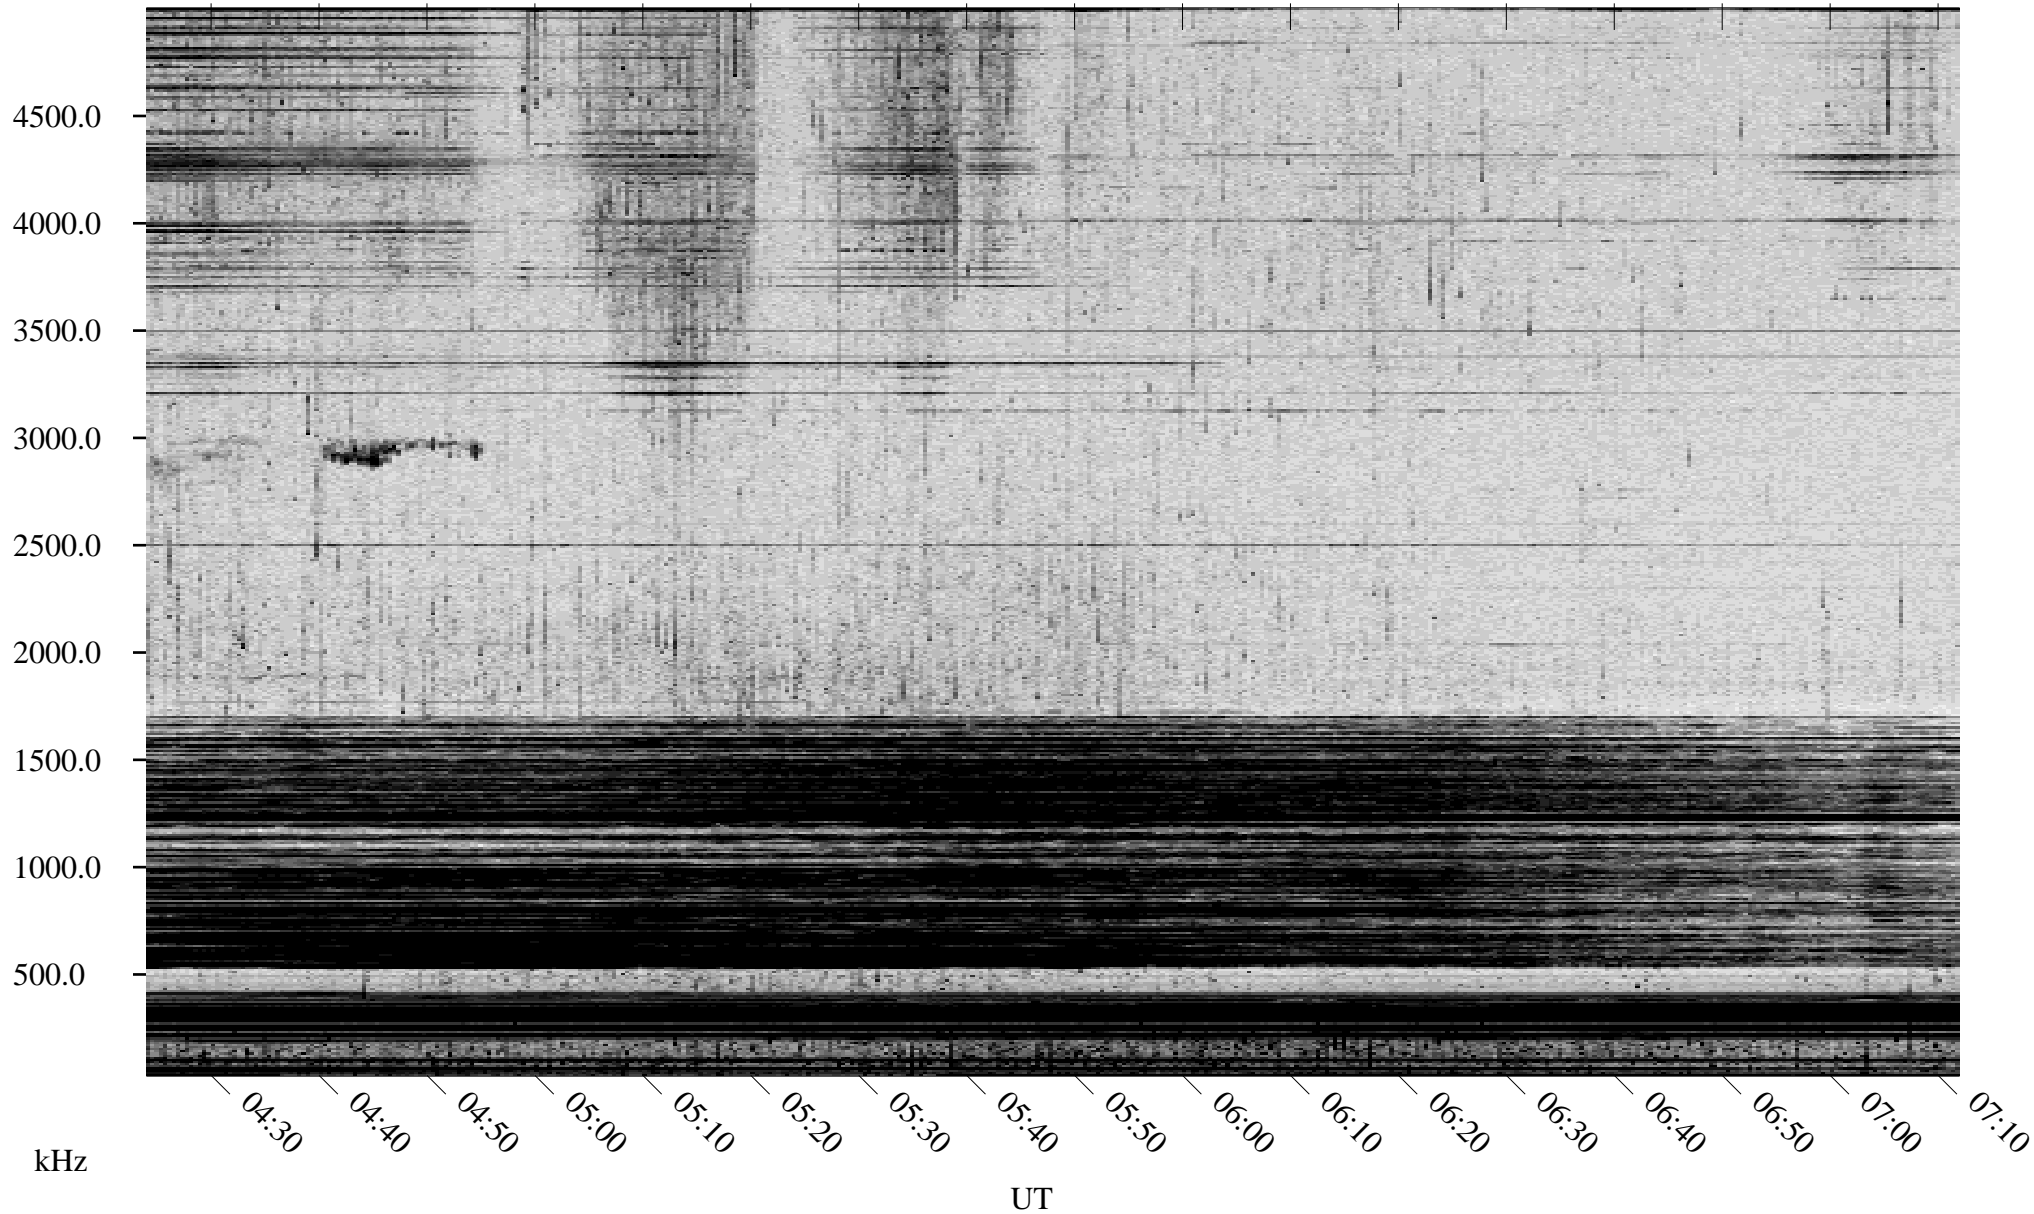

04/23/2003 Churchill, Manitoba

Linear Scale Black = 161 White = 15

ch03113l.r00m max_12

Page 1

04/23/2003 Churchill, Manitoba

Linear Scale Black = 161 White = 15

ch03113l.r00m max_12

Page 2

04/24/2003 Churchill, Manitoba

Linear Scale Black = 161 White = 15

ch03113l.r00m max_12

Page 3

04/24/2003 Churchill, Manitoba

Linear Scale Black = 161 White = 15

ch03113l.r00m max_12

Page 4

04/24/2003 Churchill, Manitoba

Linear Scale Black = 161 White = 15

ch03113l.r00m max_12

Page 5

04/24/2003 Churchill, Manitoba

Linear Scale Black = 161 White = 15

ch03113l.r00m max_12

Page 6

04/24/2003 Churchill, Manitoba

Linear Scale Black = 161 White = 15

ch03113l.r00m max_12

Page 7

04/24/2003 Churchill, Manitoba

Linear Scale Black = 161 White = 15

ch03113l.r00m max_12

Page 8