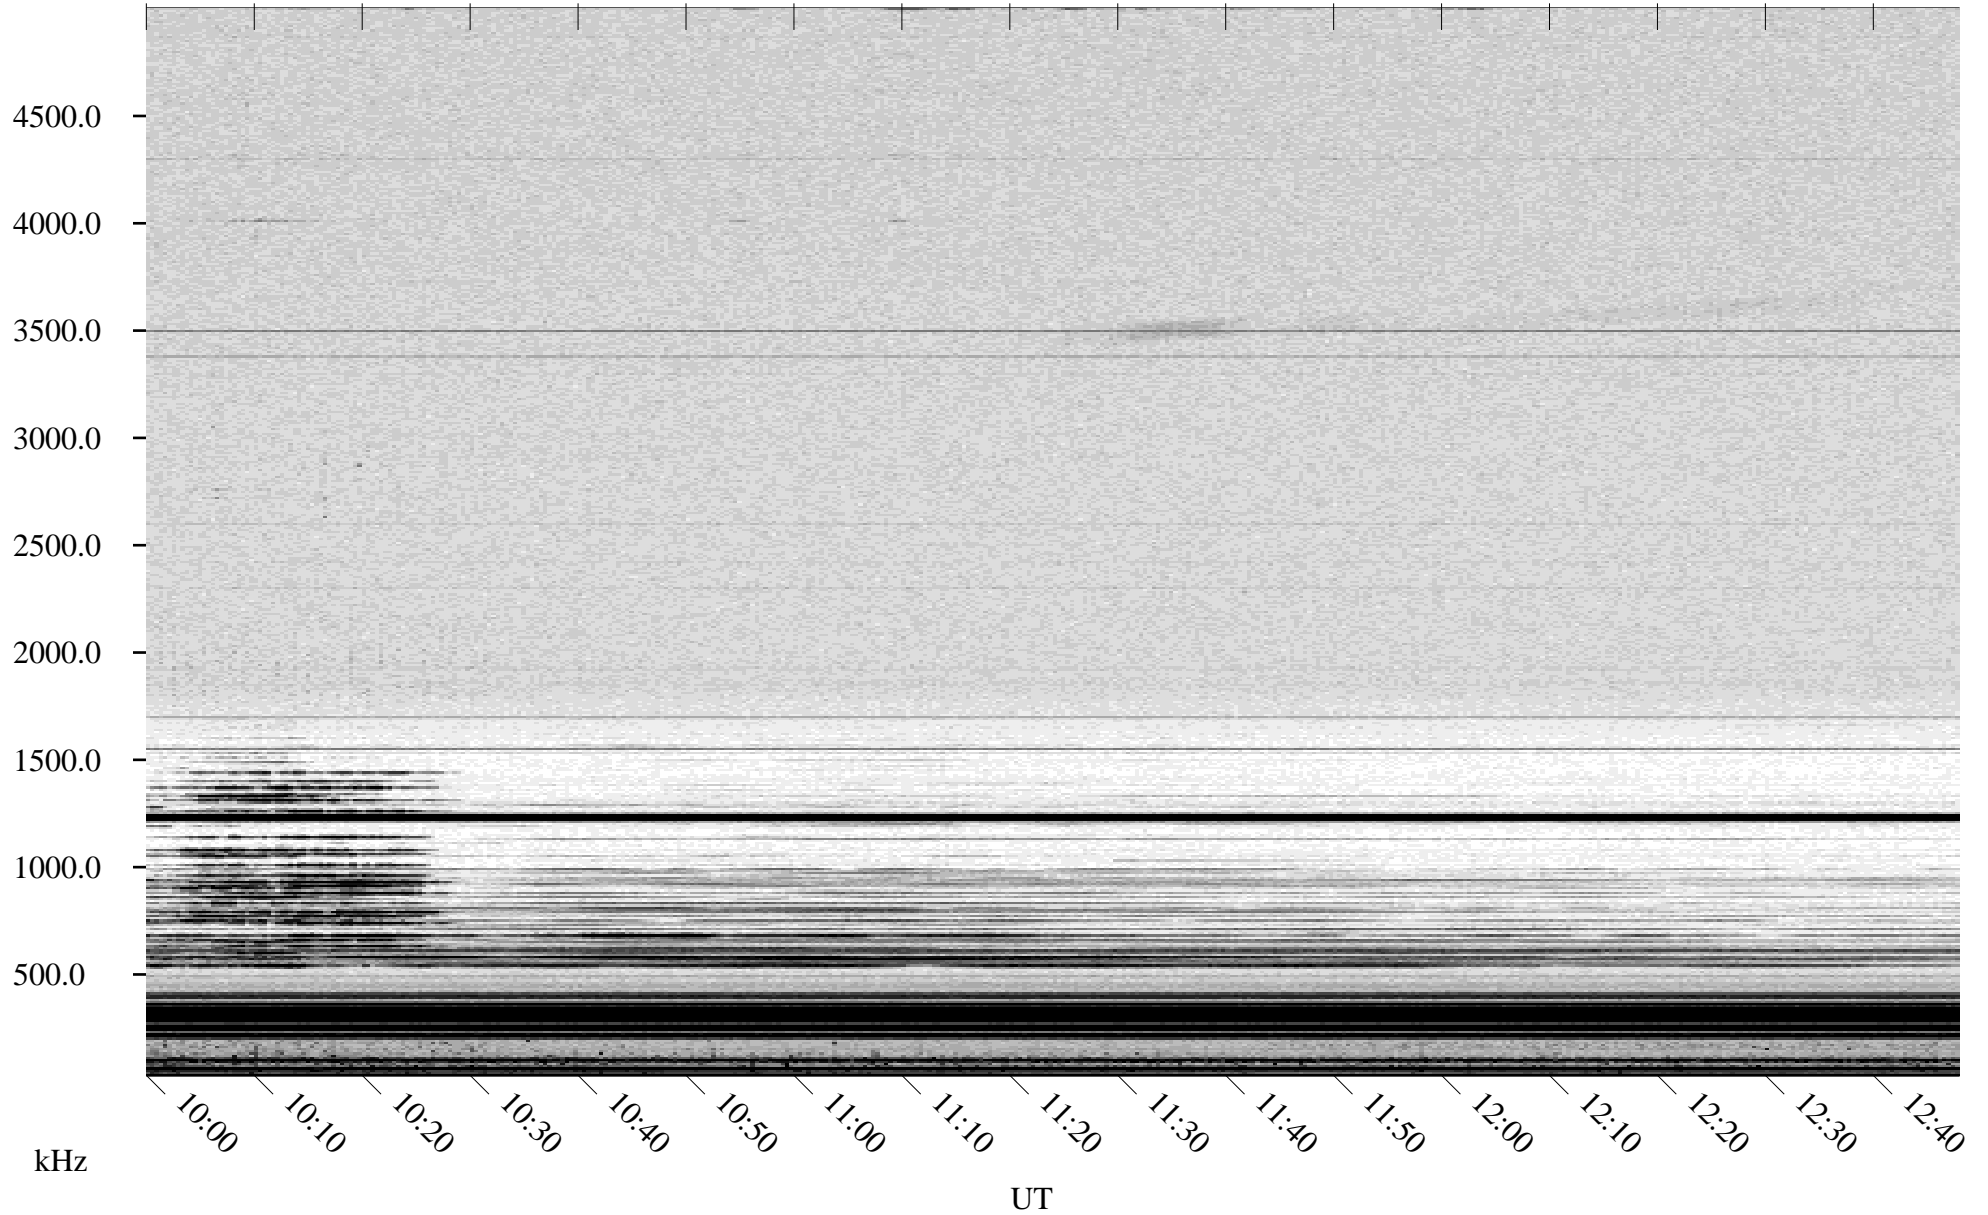

04/25/2003 Churchill, Manitoba

Linear Scale Black = 161 White = 15

ch03114l.r00m max_12

Page 5

04/25/2003 Churchill, Manitoba

Linear Scale Black = 161 White = 15

ch03114l.r00m max_12

Page 6

04/25/2003 Churchill, Manitoba

Linear Scale Black = 161 White = 15

ch03114l.r00m max_12

Page 7

04/25/2003 Churchill, Manitoba

Linear Scale Black = 161 White = 15

ch03114l.r00m max_12

Page 8