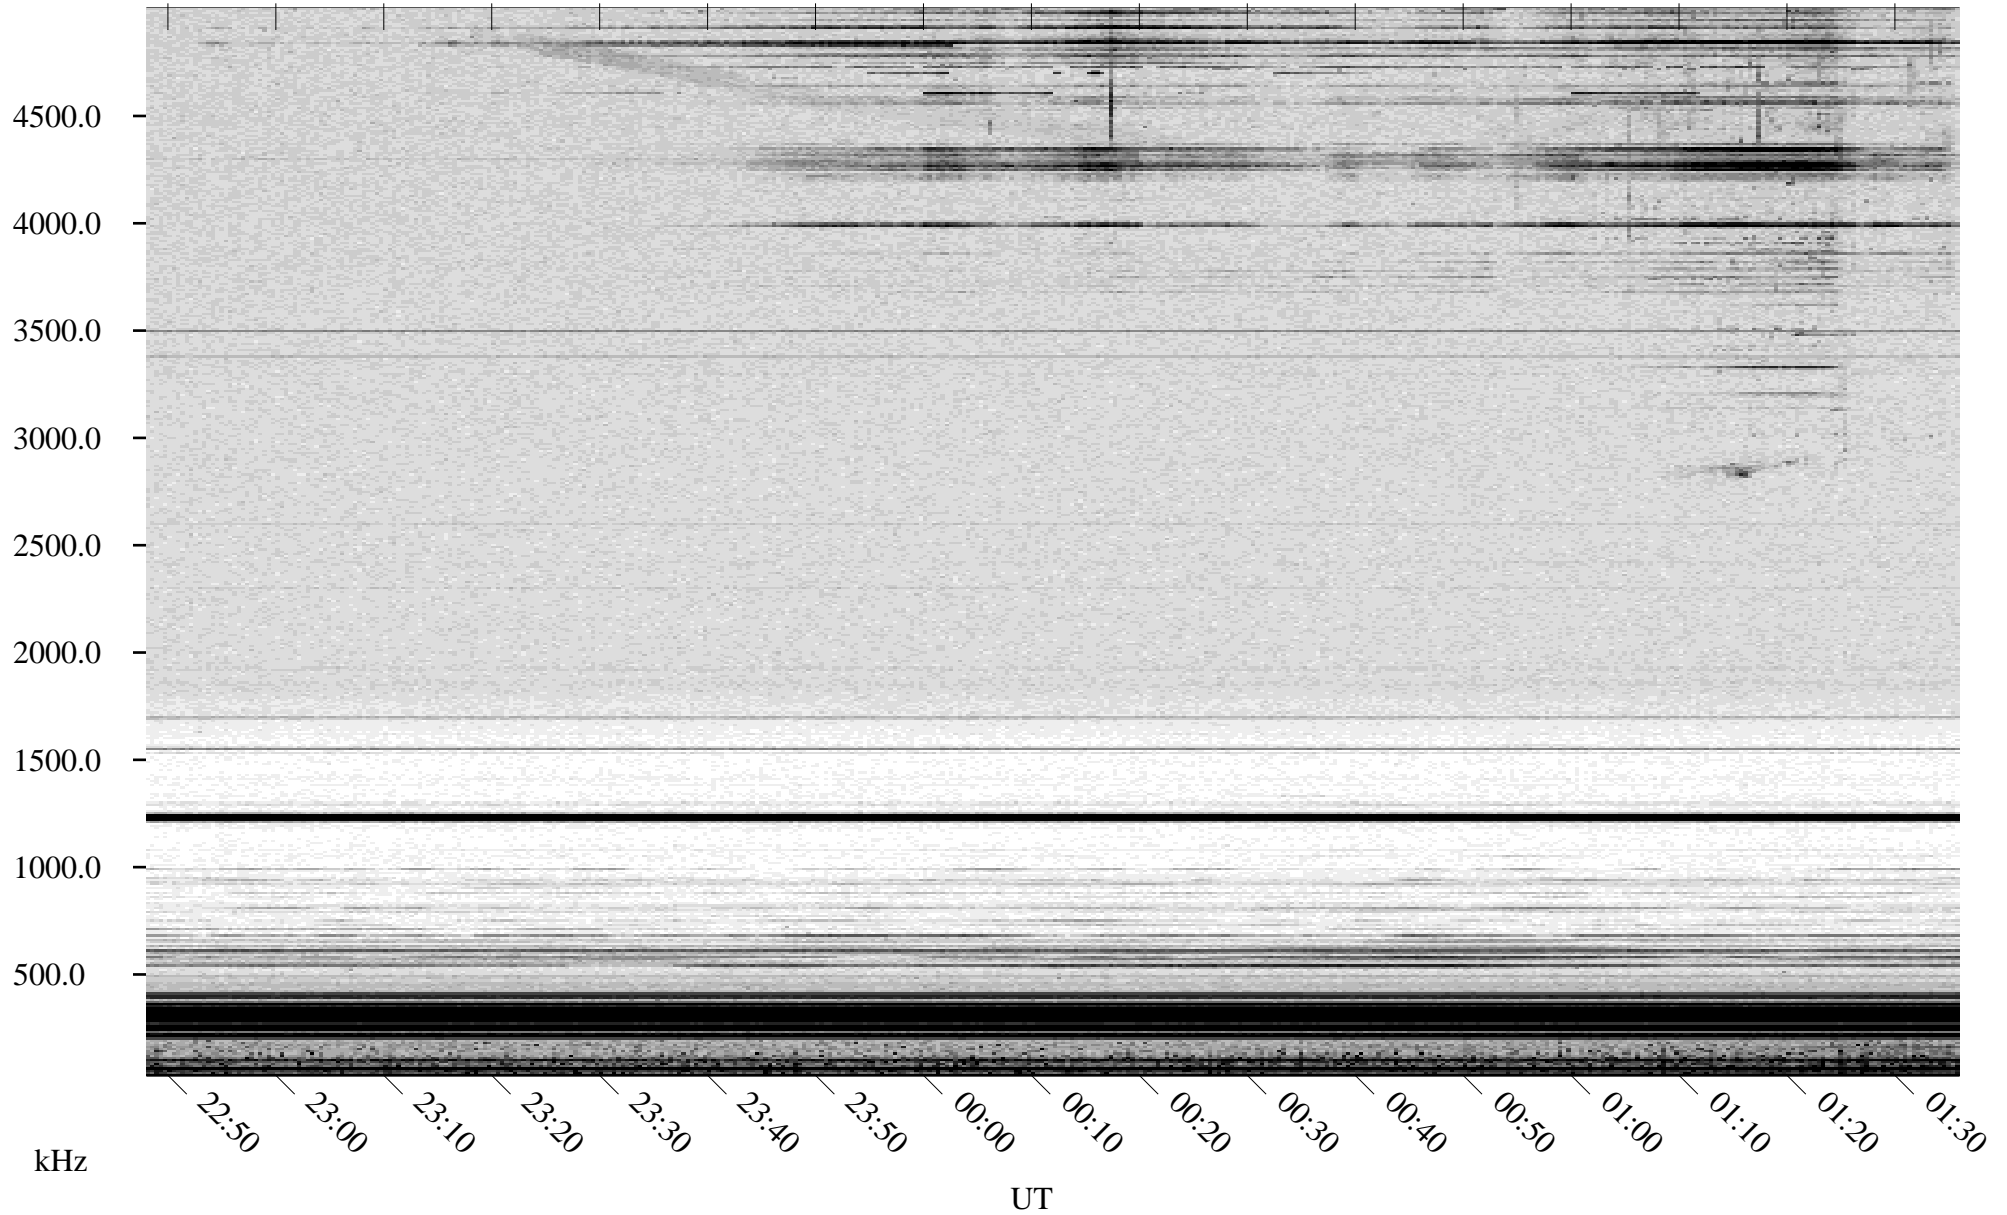

04/24/2003 Churchill, Manitoba

Linear Scale Black = 161 White = 15

ch03114l.r00m max_12

Page 1

04/24/2003 Churchill, Manitoba

Linear Scale Black = 161 White = 15

ch03114l.r00m max_12

Page 2

04/25/2003 Churchill, Manitoba

Linear Scale Black = 161 White = 15

ch03114l.r00m max_12

Page 3

04/25/2003 Churchill, Manitoba

Linear Scale Black = 161 White = 15

ch03114l.r00m max_12

Page 4

04/25/2003 Churchill, Manitoba

Linear Scale Black = 161 White = 15

ch03114l.r00m max_12

Page 5

04/25/2003 Churchill, Manitoba

Linear Scale Black = 161 White = 15

ch03114l.r00m max_12

Page 6

04/25/2003 Churchill, Manitoba

Linear Scale Black = 161 White = 15

ch03114l.r00m max_12

Page 7

04/25/2003 Churchill, Manitoba

Linear Scale Black = 161 White = 15

ch03114l.r00m max_12

Page 8