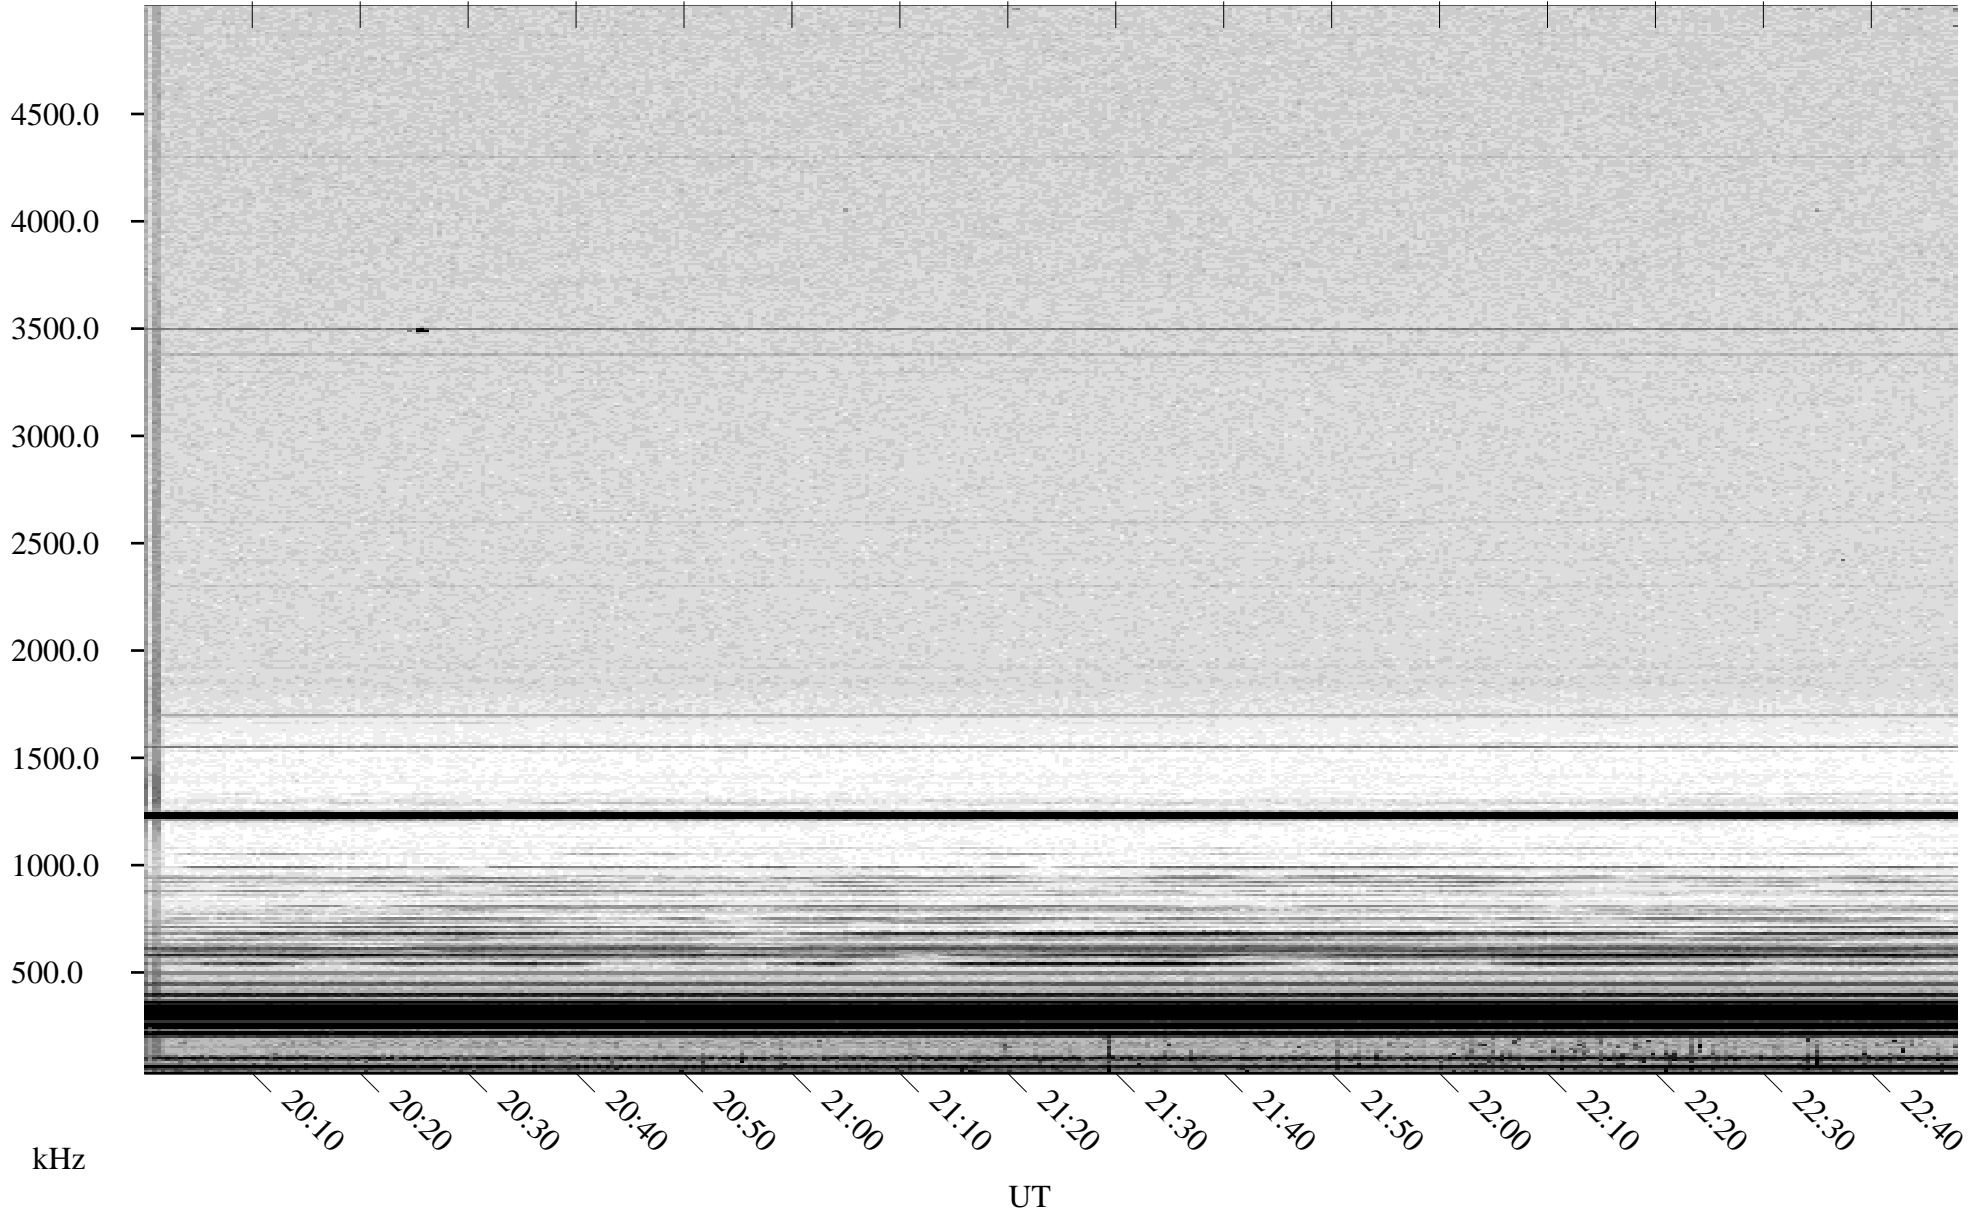

04/26/2003 Churchill, Manitoba

Linear Scale Black = 161 White = 15

ch03116l.r01m max_12

Page 1

04/26/2003 Churchill, Manitoba

Linear Scale Black = 161 White = 15

ch03116l.r01m max_12

Page 2

04/27/2003 Churchill, Manitoba

Linear Scale Black = 161 White = 15

ch03116l.r01m max_12

Page 3

04/27/2003 Churchill, Manitoba

Linear Scale Black = 161 White = 15

ch03116l.r01m max_12

Page 4

04/27/2003 Churchill, Manitoba

Linear Scale Black = 161 White = 15

ch03116l.r01m max_12

Page 5

04/27/2003 Churchill, Manitoba

Linear Scale Black = 161 White = 15

ch03116l.r01m max_12

Page 6

04/27/2003 Churchill, Manitoba

Linear Scale Black = 161 White = 15

ch03116l.r01m max_12

Page 7

04/27/2003 Churchill, Manitoba

Linear Scale Black = 161 White = 15

ch03116l.r01m max_12

Page 8