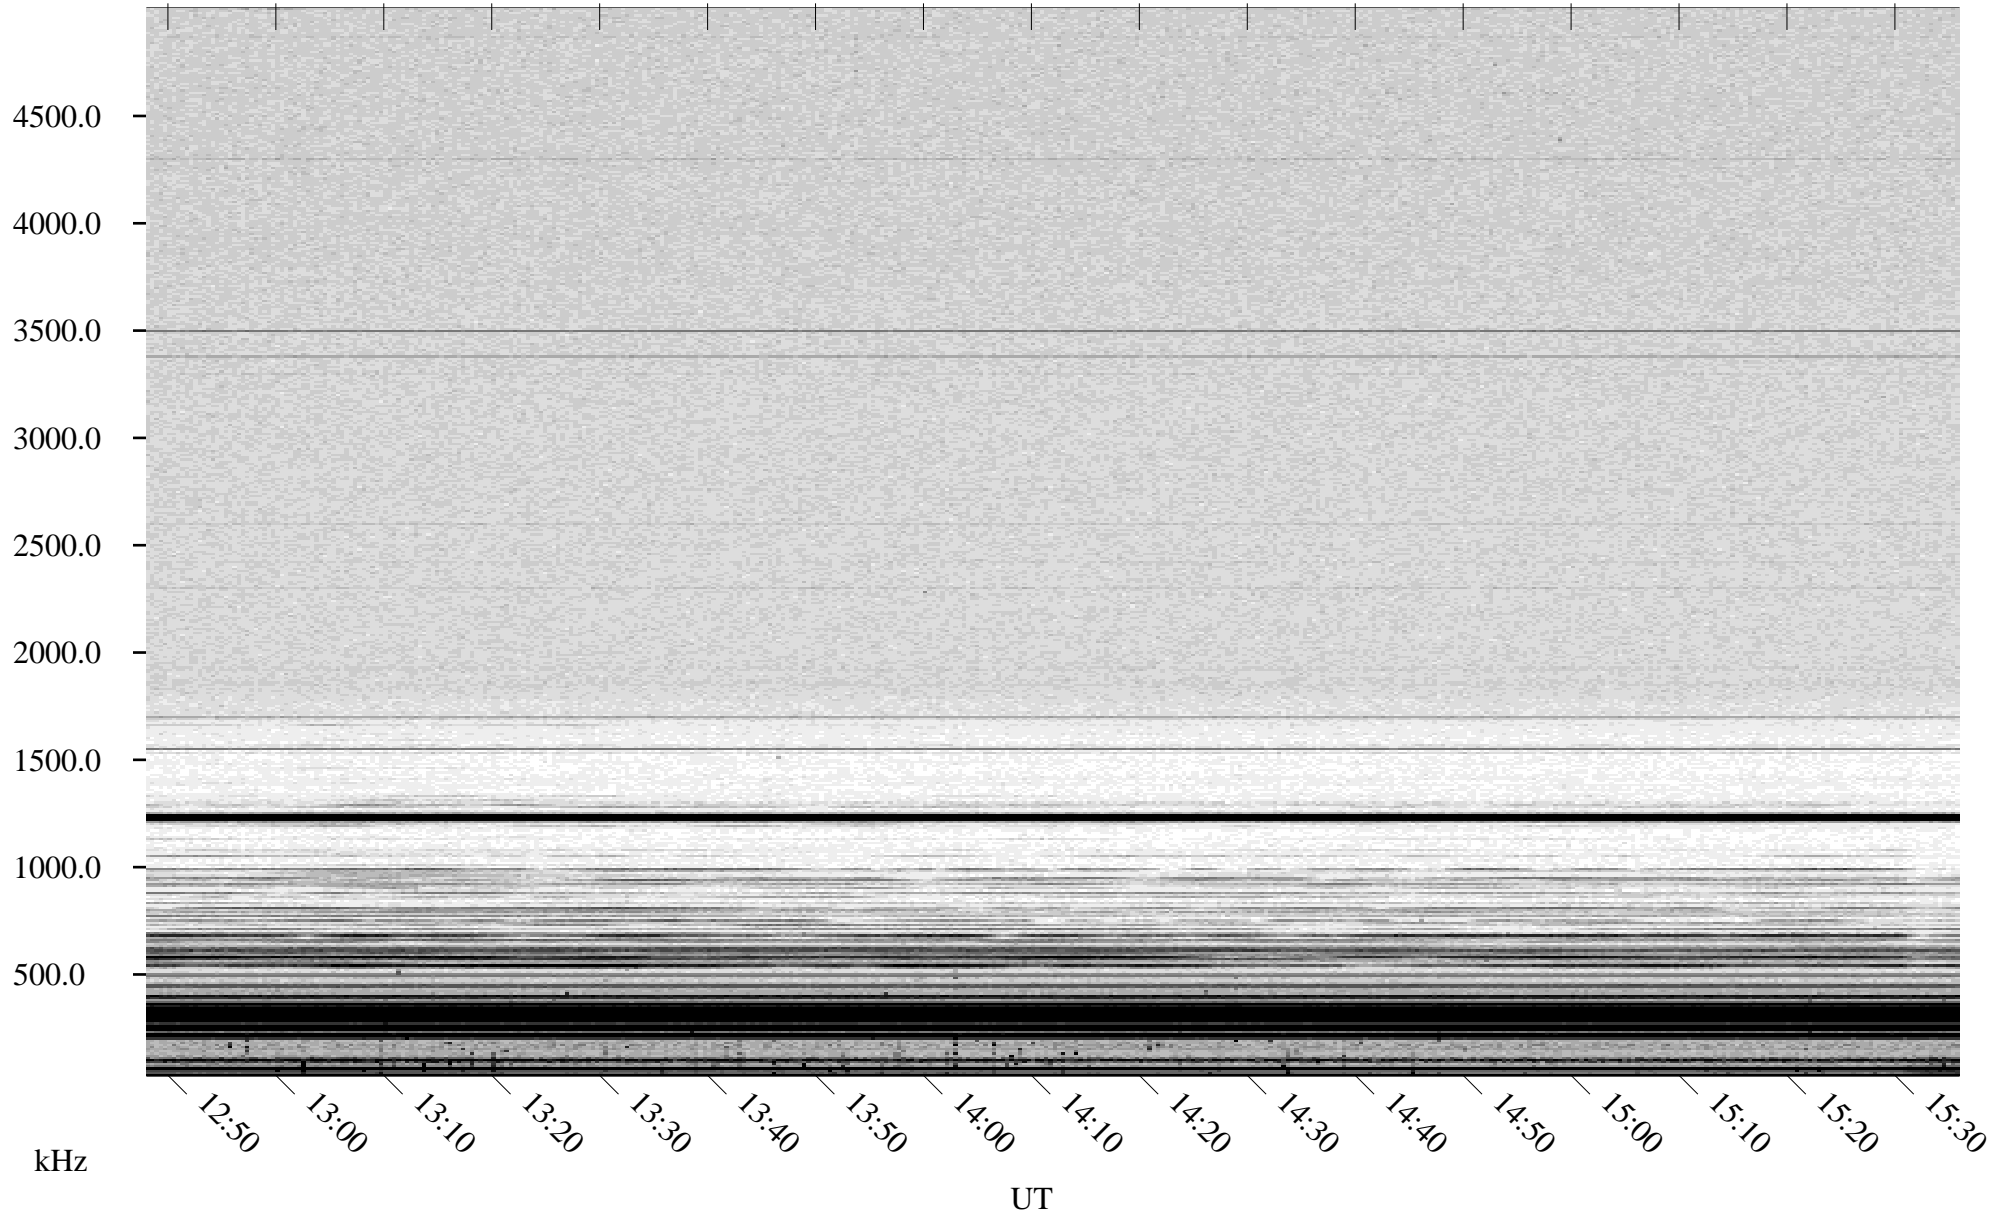

04/27/2003 Churchill, Manitoba

Linear Scale Black = 161 White = 15

ch03116l.r01m max_12

Page 5

04/27/2003 Churchill, Manitoba

Linear Scale Black = 161 White = 15

ch03116l.r01m max_12

Page 6

04/27/2003 Churchill, Manitoba

Linear Scale Black = 161 White = 15

ch03116l.r01m max_12

Page 7

04/27/2003 Churchill, Manitoba

Linear Scale Black = 161 White = 15

ch03116l.r01m max_12

Page 8