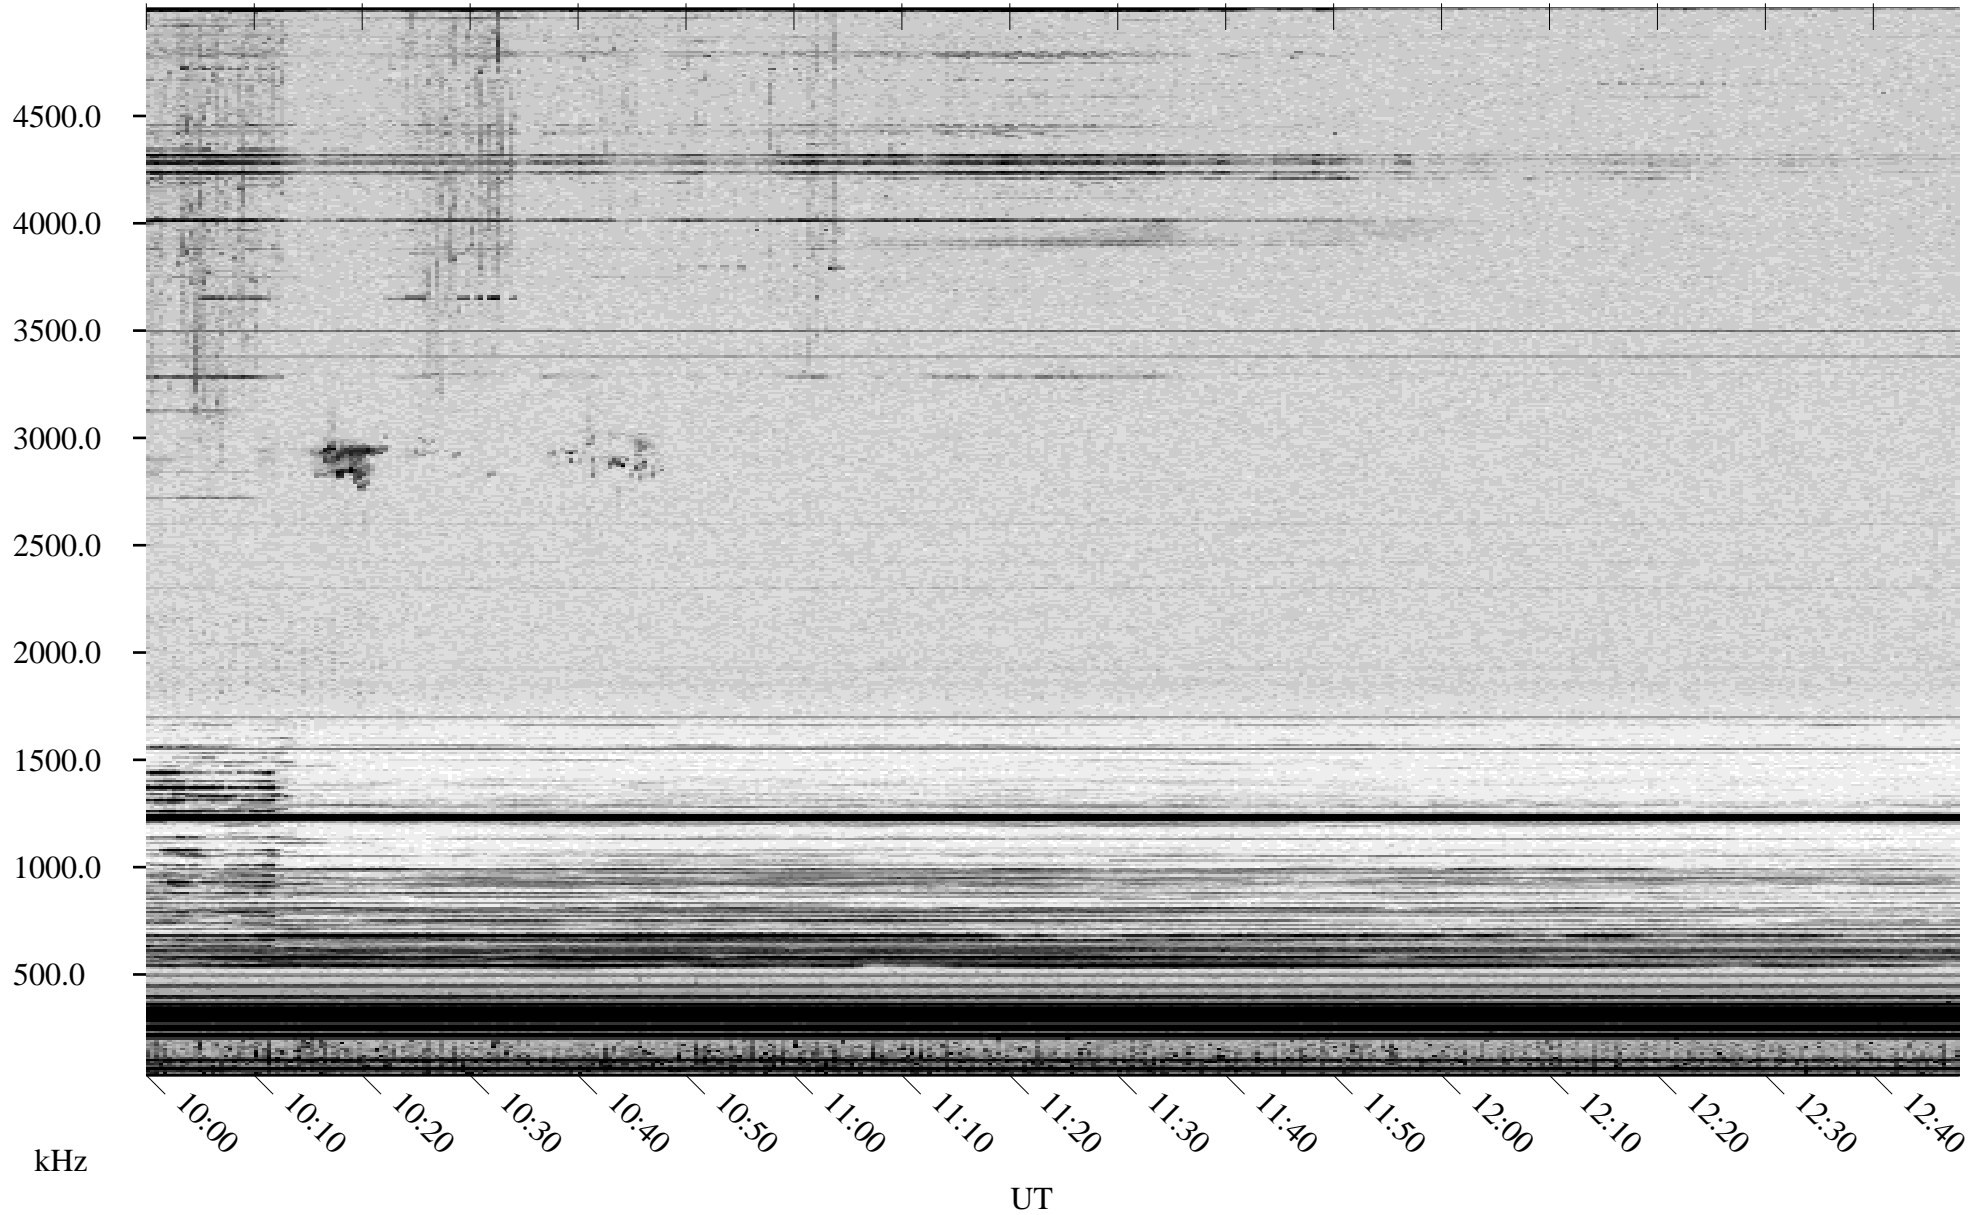

04/27/2003 Churchill, Manitoba

Linear Scale Black = 161 White = 15

ch03117l.r00m max_12

Page 1

04/27/2003 Churchill, Manitoba

Linear Scale Black = 161 White = 15

ch031171.r00m max_12

Page 2

04/28/2003 Churchill, Manitoba

Linear Scale Black = 161 White = 15

ch031171.r00m max_12

Page 3

04/28/2003 Churchill, Manitoba

Linear Scale Black = 161 White = 15

ch03117l.r00m max_12

Page 4

04/28/2003 Churchill, Manitoba

Linear Scale Black = 161 White = 15

ch03117l.r00m max_12

Page 5

04/28/2003 Churchill, Manitoba

Linear Scale Black = 161 White = 15

ch03117l.r00m max_12

Page 6

04/28/2003 Churchill, Manitoba

Linear Scale Black = 161 White = 15

ch031171.r00m max_12

Page 7

04/28/2003 Churchill, Manitoba

Linear Scale Black = 161 White = 15

ch03117l.r00m max_12