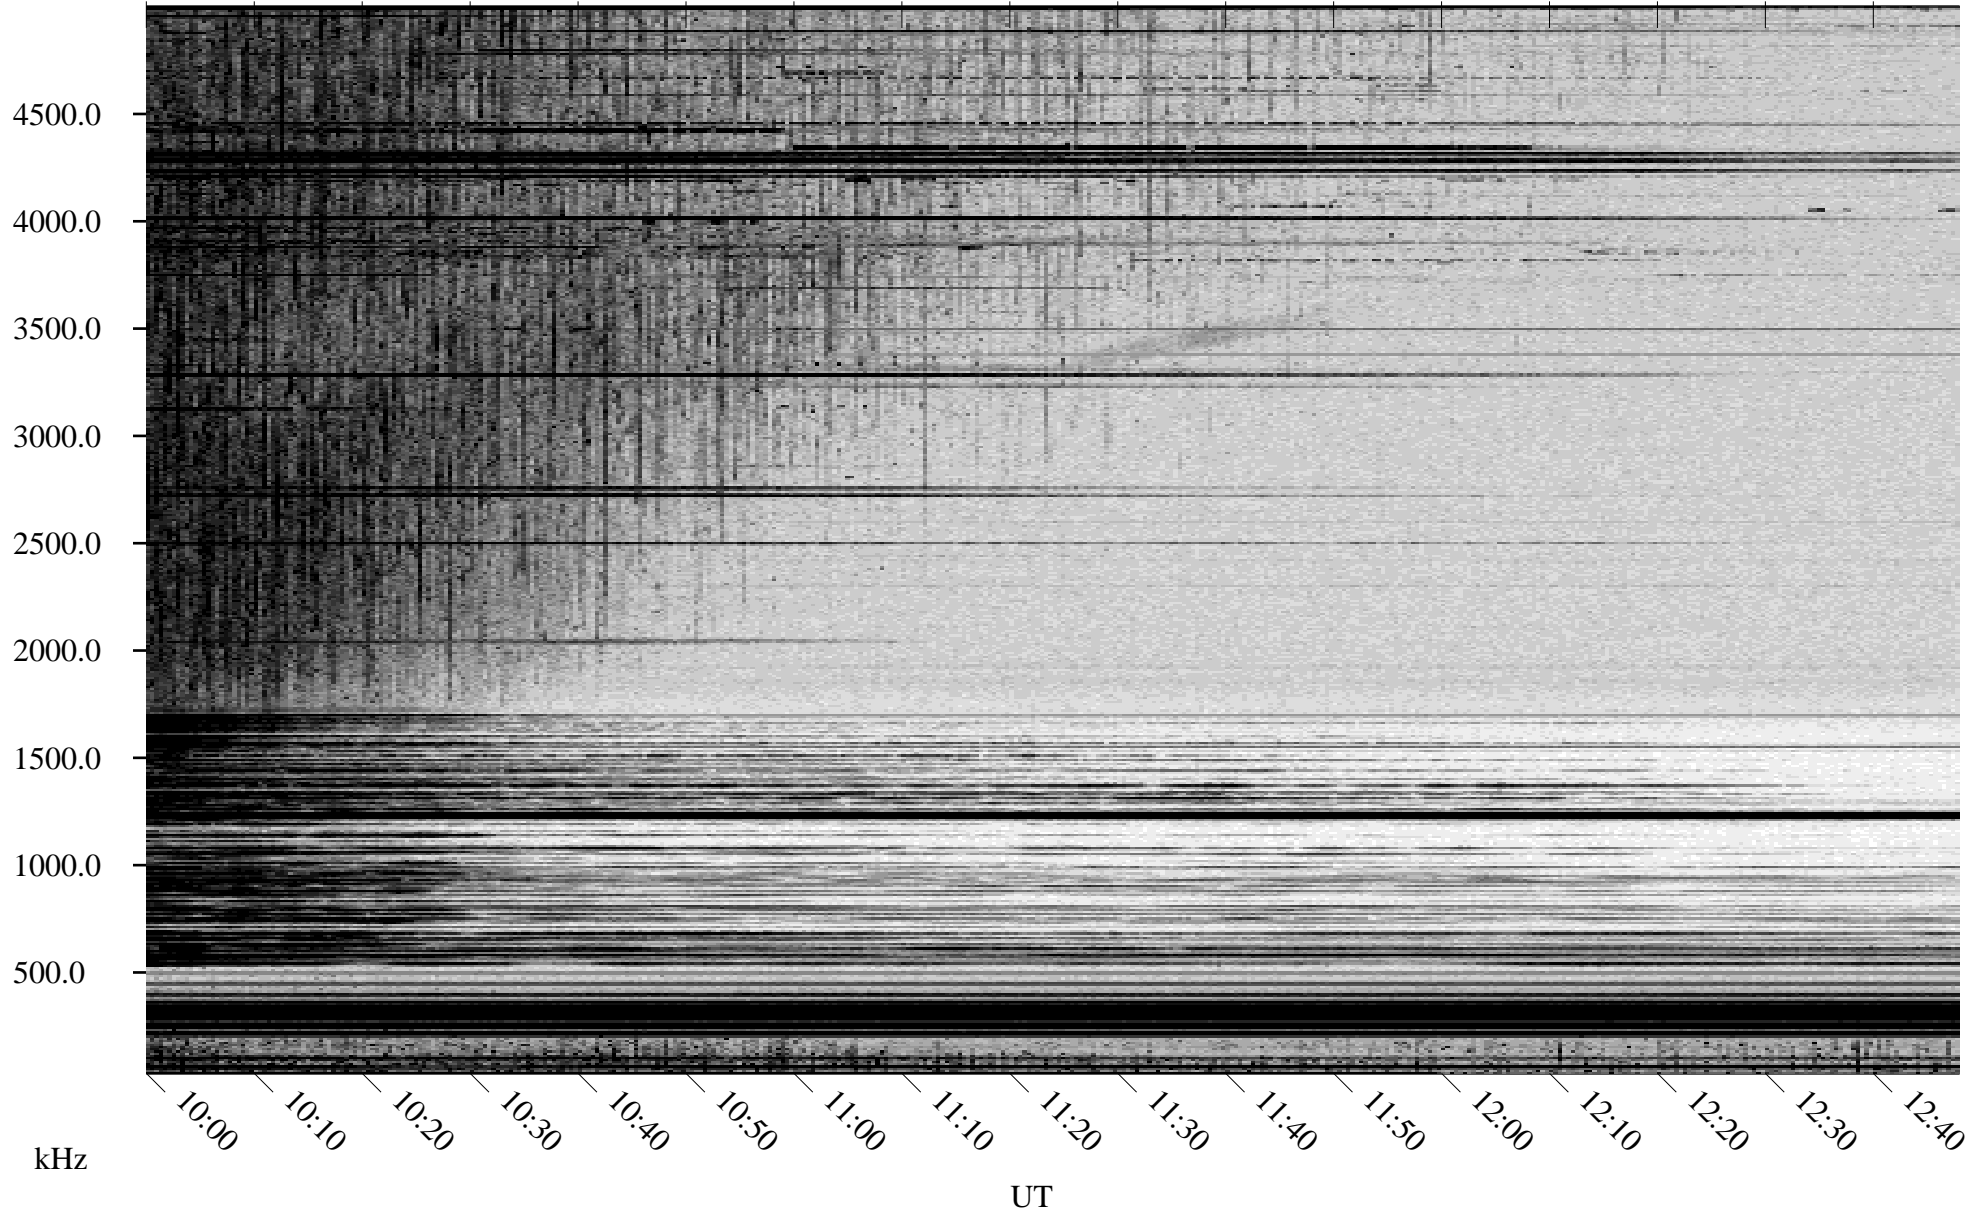

04/28/2003 Churchill, Manitoba

Linear Scale Black = 161 White = 15

ch03118l.r00m max_12

Page 1

04/28/2003 Churchill, Manitoba

Linear Scale Black = 161 White = 15

ch03118l.r00m max_12

Page 2

04/29/2003 Churchill, Manitoba

Linear Scale Black = 161 White = 15

ch03118l.r00m max_12

Page 3

04/29/2003 Churchill, Manitoba

Linear Scale Black = 161 White = 15

ch03118l.r00m max_12

Page 4

04/29/2003 Churchill, Manitoba

Linear Scale Black = 161 White = 15

ch03118l.r00m max_12

04/29/2003 Churchill, Manitoba

Linear Scale Black = 161 White = 15

ch03118l.r00m max_12

Page 6

04/29/2003 Churchill, Manitoba

Linear Scale Black = 161 White = 15

ch03118l.r00m max_12

Page 7

04/29/2003 Churchill, Manitoba

Linear Scale Black = 161 White = 15

ch03118l.r00m max_12