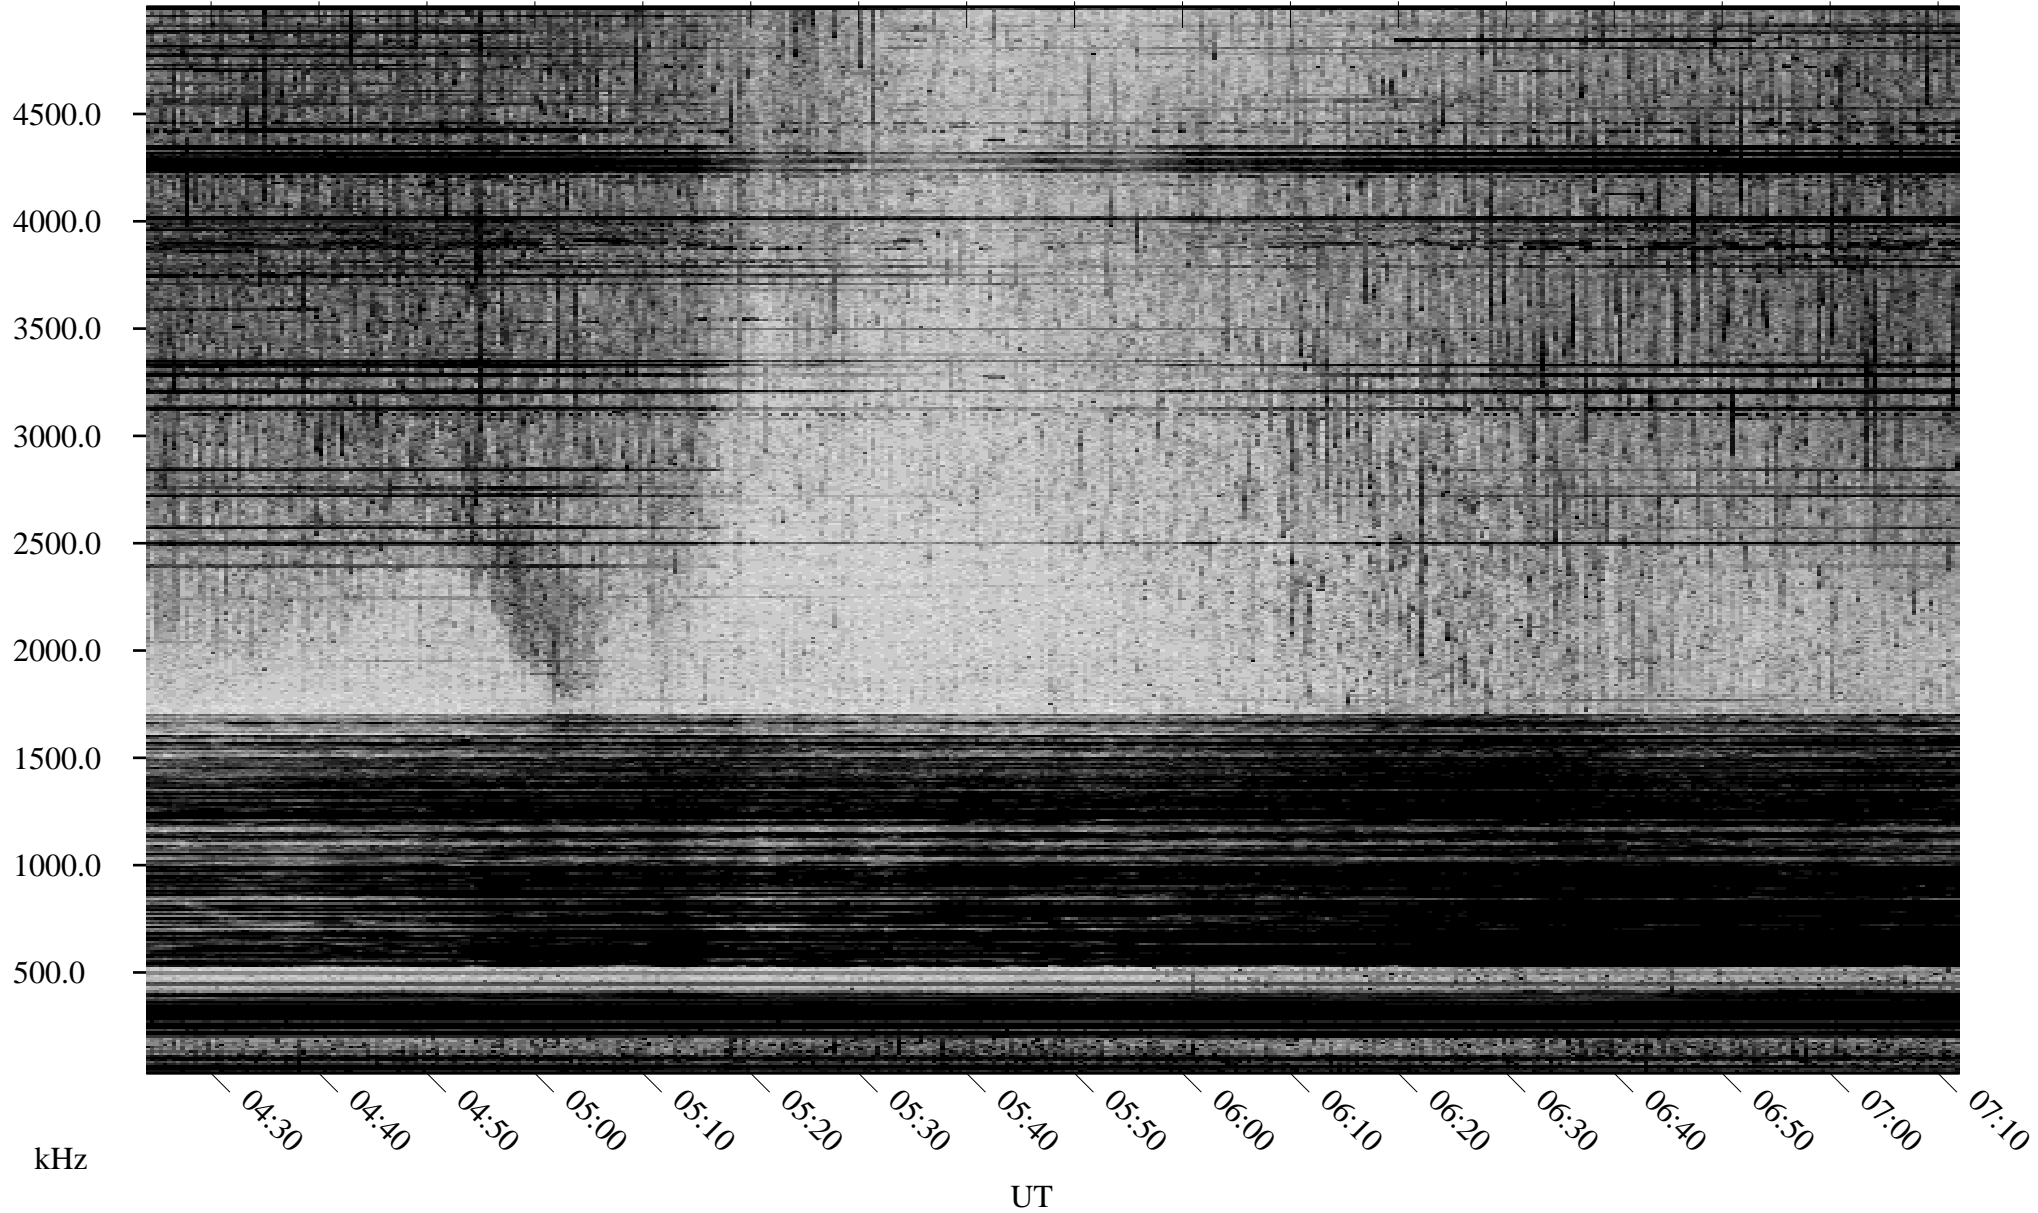

04/28/2003 Churchill, Manitoba

Linear Scale Black = 161 White = 15

ch03118l.r00m max_12

Page 1

04/28/2003 Churchill, Manitoba

Linear Scale Black = 161 White = 15

ch03118l.r00m max_12

Page 2

04/29/2003 Churchill, Manitoba

Linear Scale Black = 161 White = 15

ch03118l.r00m max_12

Page 3

04/29/2003 Churchill, Manitoba

Linear Scale Black = 161 White = 15

ch03118l.r00m max_12

Page 4

04/29/2003 Churchill, Manitoba

Linear Scale Black = 161 White = 15

ch03118l.r00m max_12

04/29/2003 Churchill, Manitoba

Linear Scale Black = 161 White = 15

ch03118l.r00m max_12

Page 6

04/29/2003 Churchill, Manitoba

Linear Scale Black = 161 White = 15

ch03118l.r00m max_12

Page 7

04/29/2003 Churchill, Manitoba

Linear Scale Black = 161 White = 15

ch03118l.r00m max_12