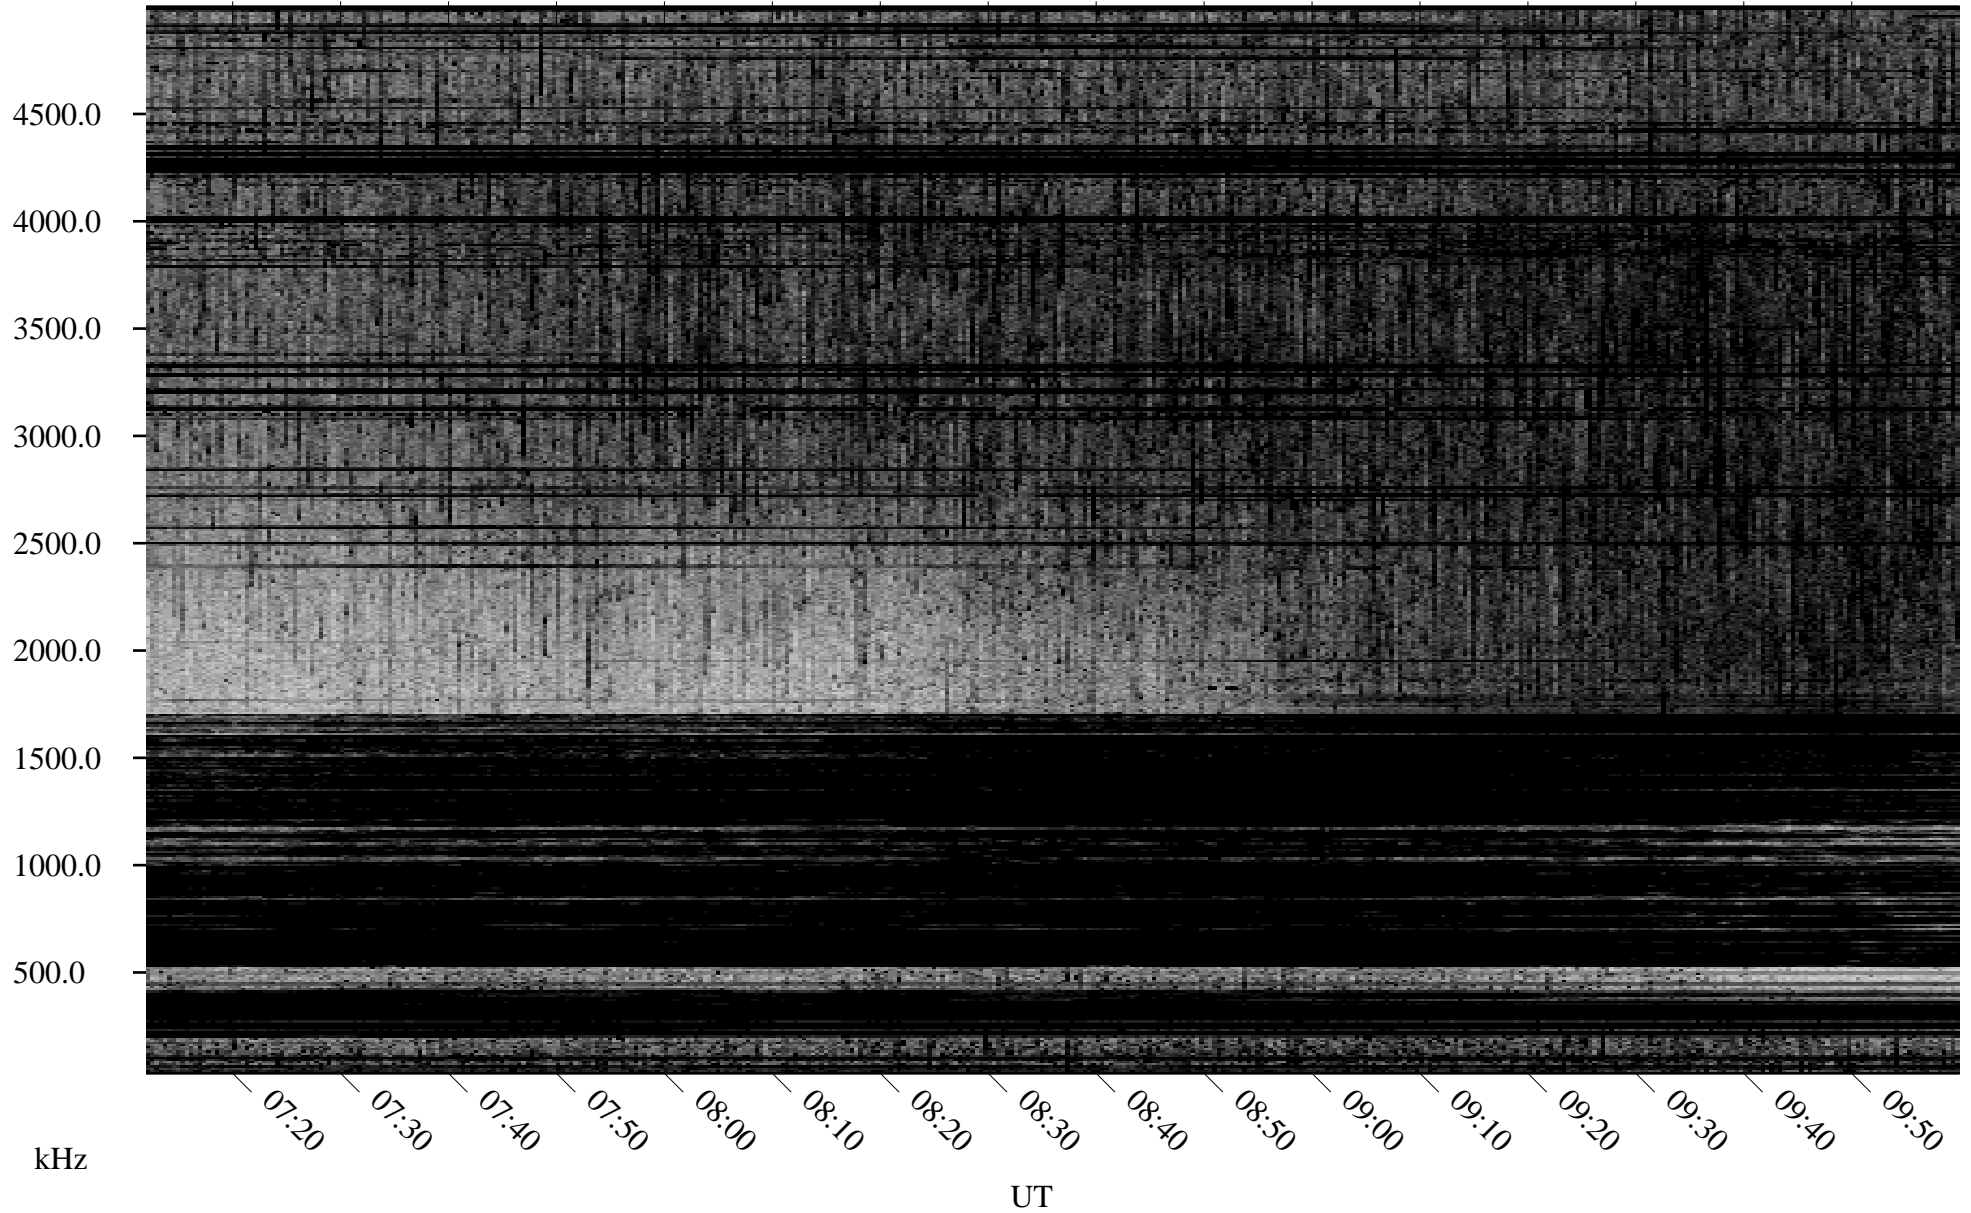

04/28/2003 Churchill, Manitoba

Linear Scale Black = 161 White = 15

ch03118l.r00m max_12

Page 1

04/28/2003 Churchill, Manitoba

Linear Scale Black = 161 White = 15

ch03118l.r00m max_12

Page 2

04/29/2003 Churchill, Manitoba

Linear Scale Black = 161 White = 15

ch03118l.r00m max_12

Page 3

04/29/2003 Churchill, Manitoba

Linear Scale Black = 161 White = 15

ch03118l.r00m max_12

Page 4

04/29/2003 Churchill, Manitoba

Linear Scale Black = 161 White = 15

ch03118l.r00m max_12

04/29/2003 Churchill, Manitoba

Linear Scale Black = 161 White = 15

ch03118l.r00m max_12

Page 6

04/29/2003 Churchill, Manitoba

Linear Scale Black = 161 White = 15

ch03118l.r00m max_12

Page 7

04/29/2003 Churchill, Manitoba

Linear Scale Black = 161 White = 15

ch03118l.r00m max_12