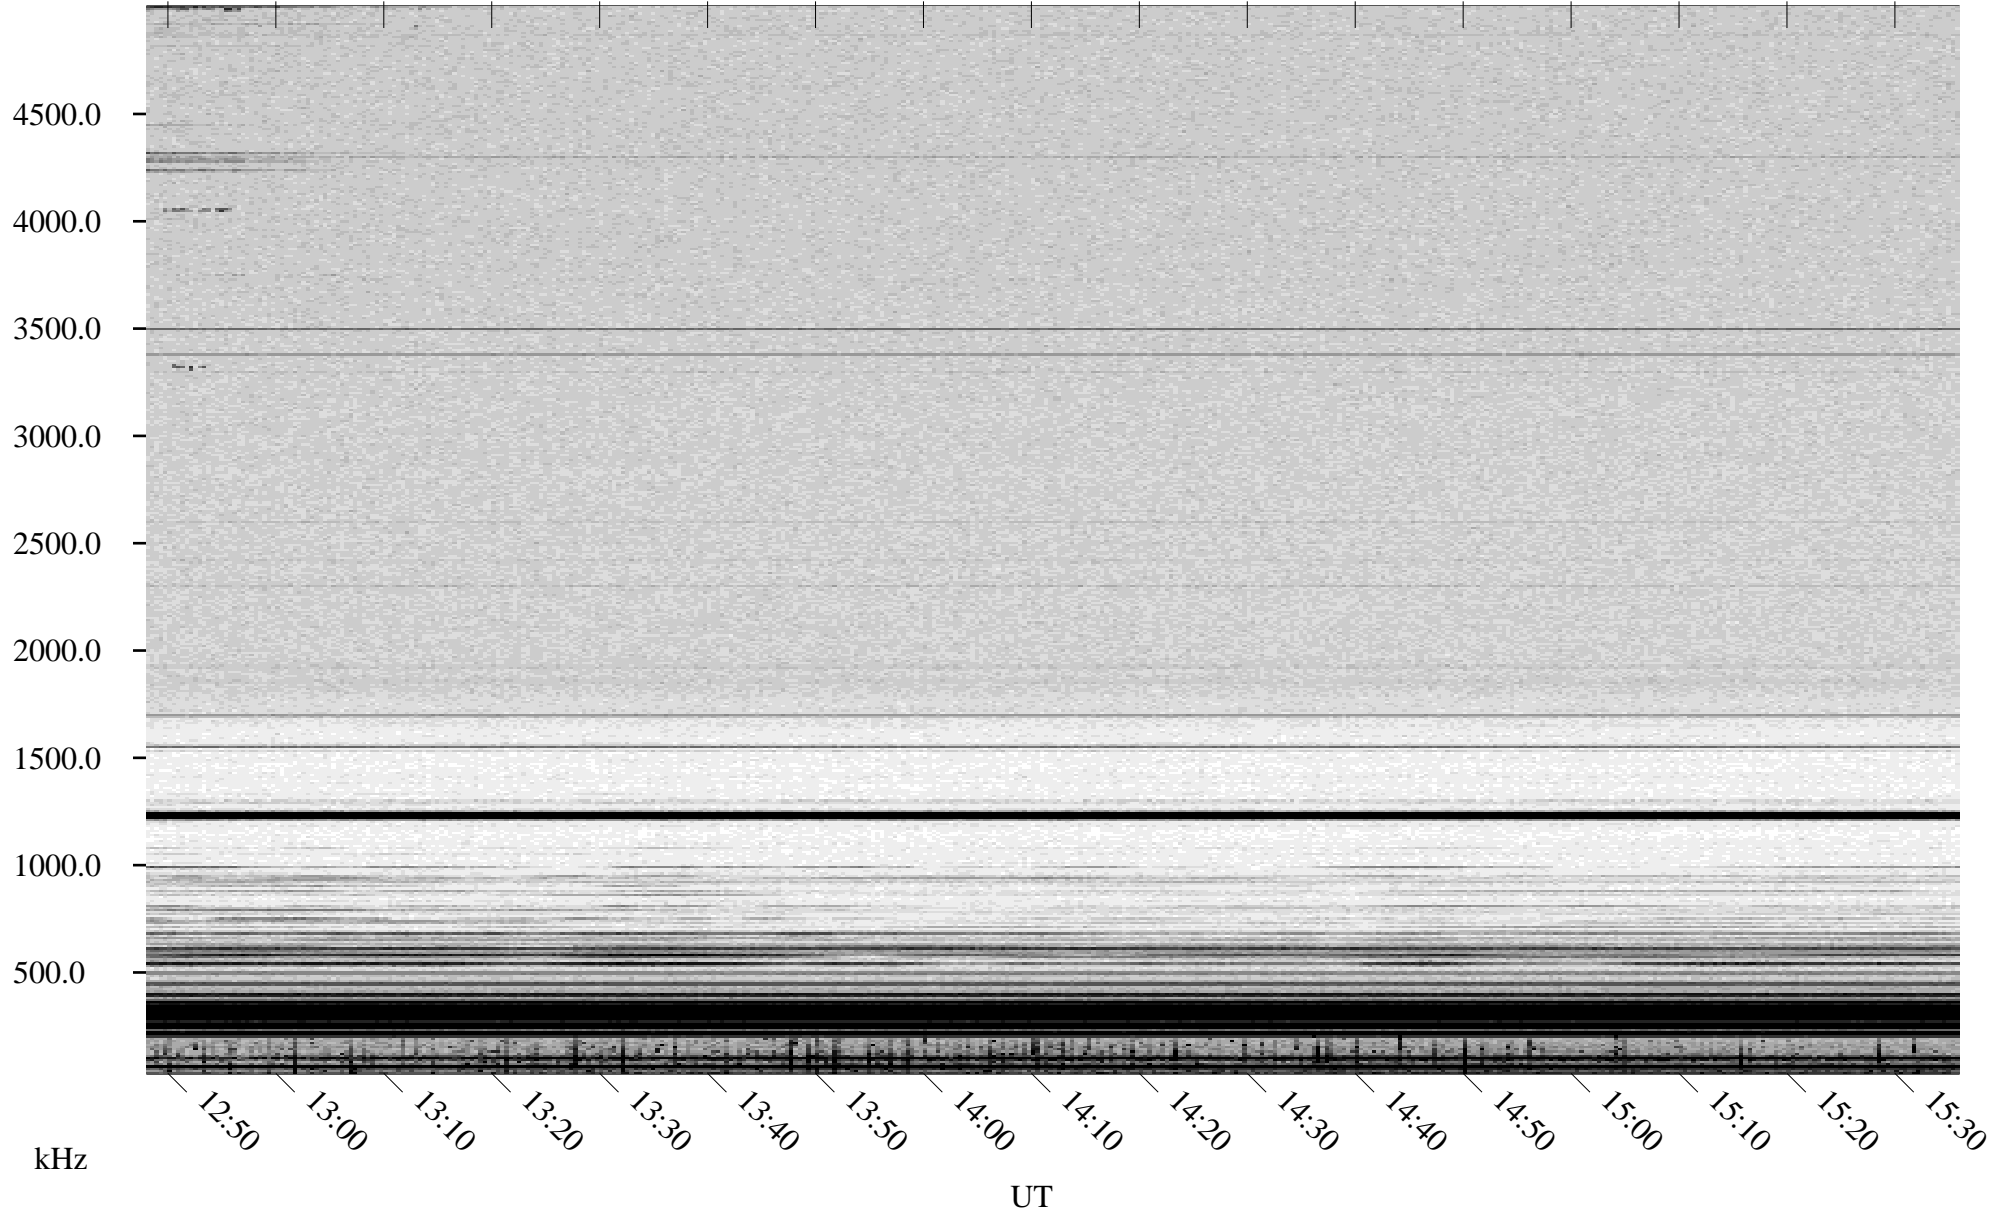

04/29/2003 Churchill, Manitoba

Linear Scale Black = 161 White = 15

ch03118l.r00m max_12

04/29/2003 Churchill, Manitoba

Linear Scale Black = 161 White = 15

ch03118l.r00m max_12

Page 6

04/29/2003 Churchill, Manitoba

Linear Scale Black = 161 White = 15

ch03118l.r00m max_12

Page 7

04/29/2003 Churchill, Manitoba

Linear Scale Black = 161 White = 15

ch03118l.r00m max_12