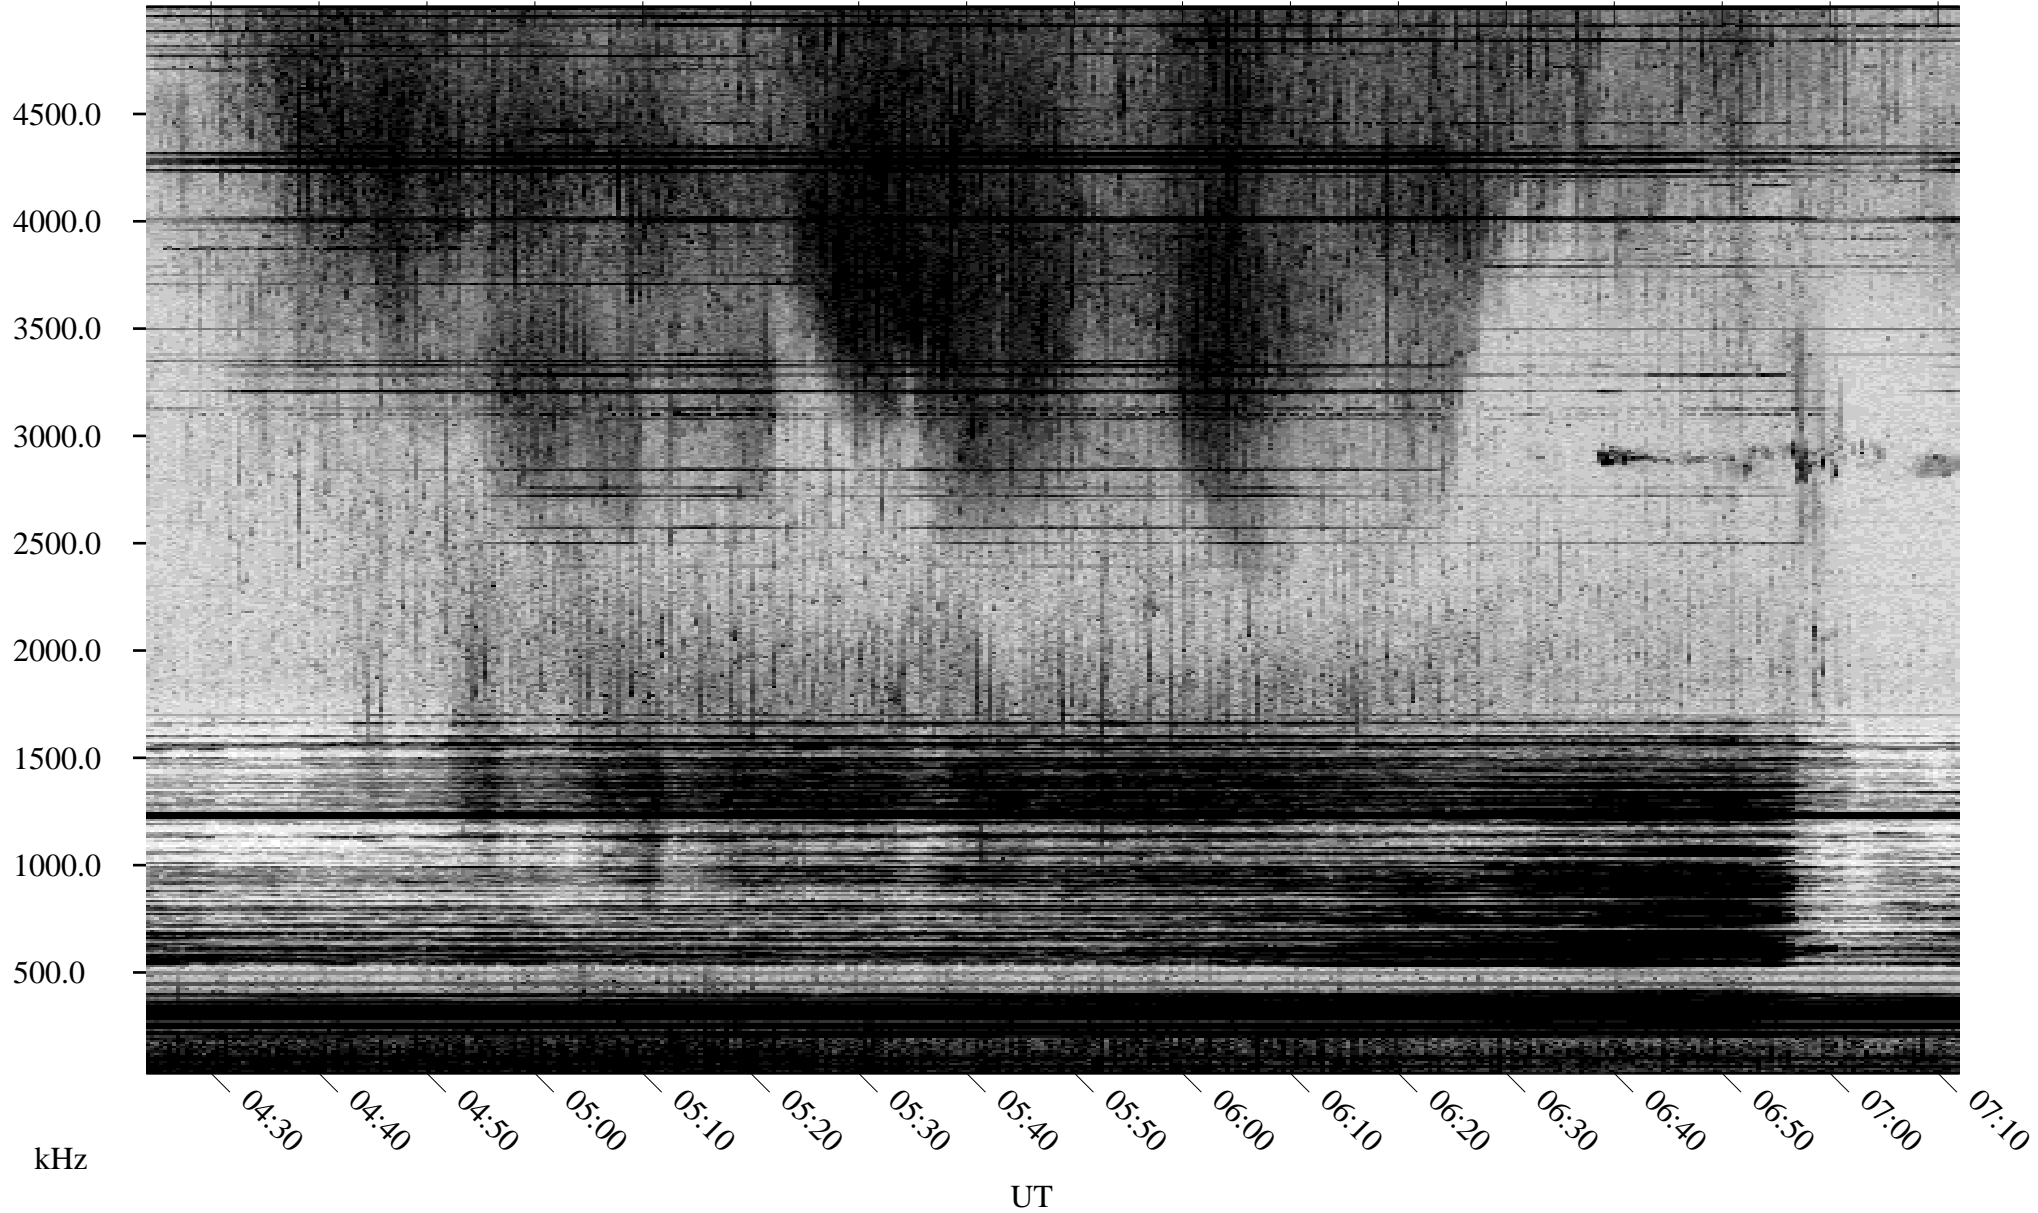

04/29/2003 Churchill, Manitoba

Linear Scale Black = 161 White = 15

ch03119l.r00m max_12

Page 1

04/29/2003 Churchill, Manitoba

Linear Scale Black = 161 White = 15

ch03119l.r00m max_12

Page 2

04/30/2003 Churchill, Manitoba

Linear Scale Black = 161 White = 15

ch03119l.r00m max_12

Page 3

04/30/2003 Churchill, Manitoba

Linear Scale Black = 161 White = 15

ch03119l.r00m max_12

Page 4

04/30/2003 Churchill, Manitoba

Linear Scale Black = 161 White = 15

ch03119l.r00m max_12

Page 5

04/30/2003 Churchill, Manitoba

Linear Scale Black = 161 White = 15

ch03119l.r00m max_12

Page 6

04/30/2003 Churchill, Manitoba

Linear Scale Black = 161 White = 15

ch03119l.r00m max_12

Page 7

04/30/2003 Churchill, Manitoba

Linear Scale Black = 161 White = 15

ch03119l.r00m max_12