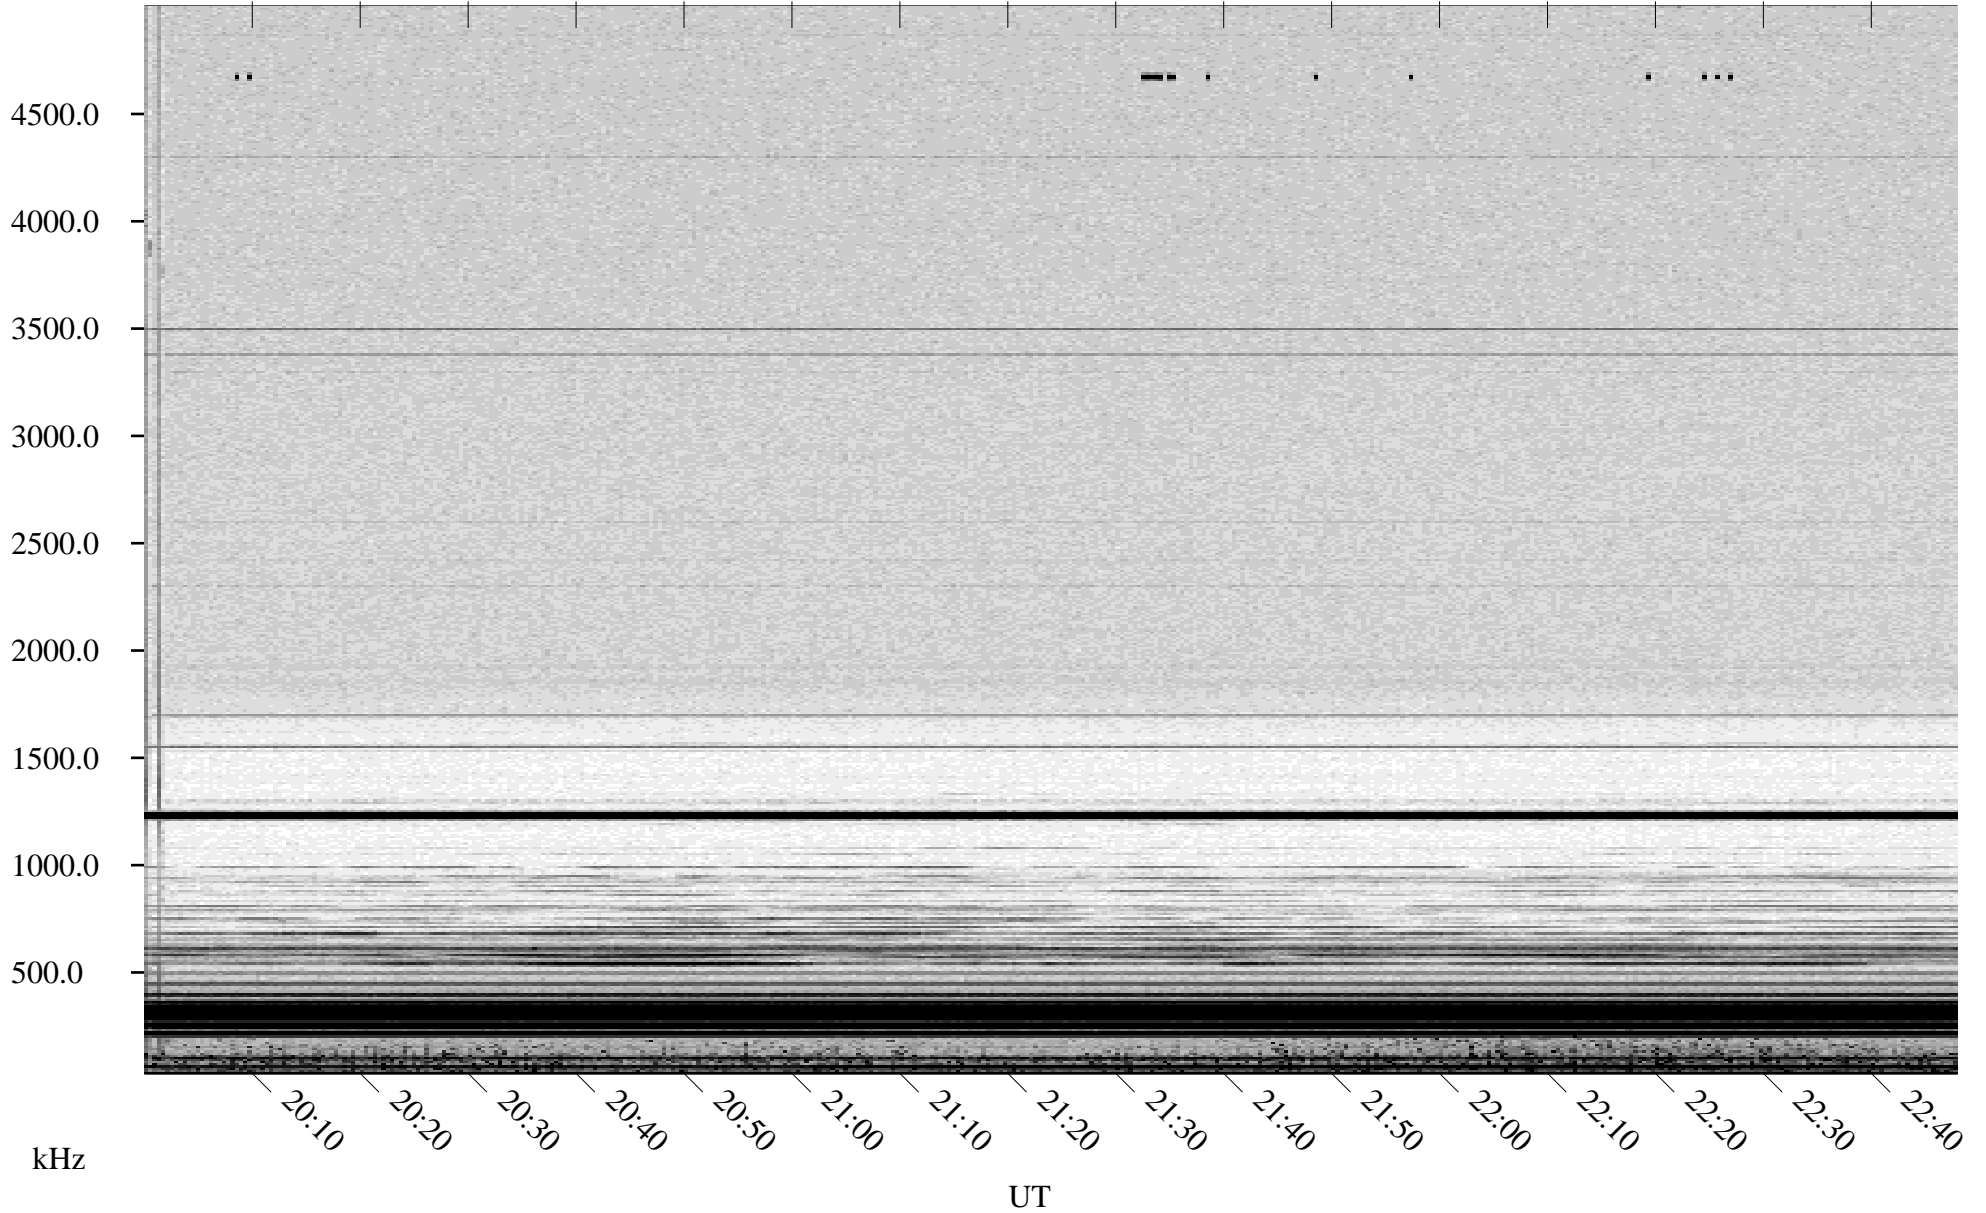

04/30/2003 Churchill, Manitoba

Linear Scale Black = 161 White = 15

ch03120l.r00m max_12

Page 1

04/30/2003 Churchill, Manitoba

Linear Scale Black = 161 White = 15

ch03120l.r00m max_12

Page 2

05/01/2003 Churchill, Manitoba

Linear Scale Black = 161 White = 15

ch03120l.r00m max_12

Page 3

05/01/2003 Churchill, Manitoba

Linear Scale Black = 161 White = 15

ch03120l.r00m max_12

Page 4

05/01/2003 Churchill, Manitoba

Linear Scale Black = 161 White = 15

ch03120l.r00m max_12

Page 5

05/01/2003 Churchill, Manitoba

Linear Scale Black = 161 White = 15

ch03120l.r00m max_12

Page 6

05/01/2003 Churchill, Manitoba

Linear Scale Black = 161 White = 15

ch03120l.r00m max_12

Page 7

05/01/2003 Churchill, Manitoba

Linear Scale Black = 161 White = 15

ch03120l.r00m max_12