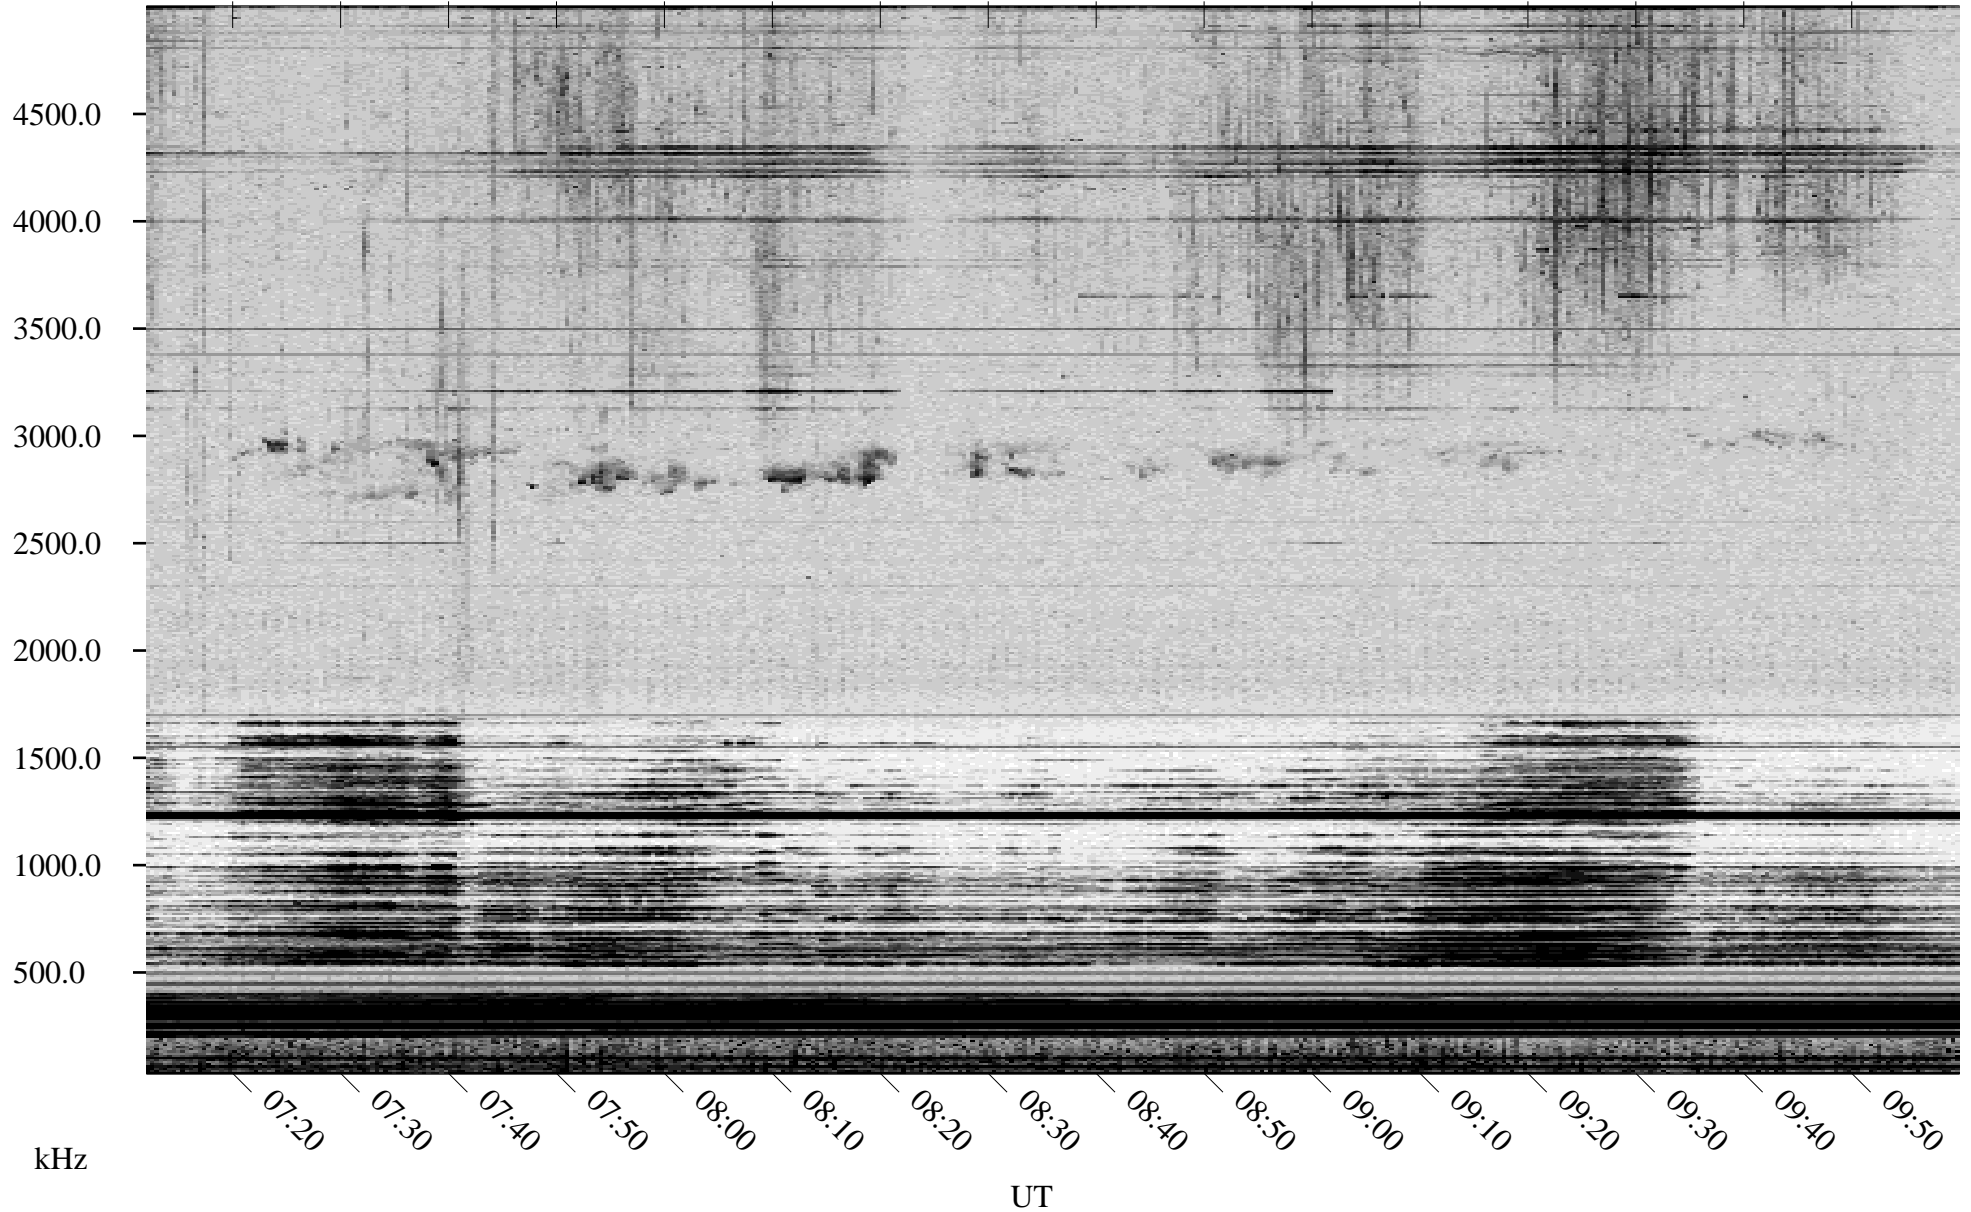

04/30/2003 Churchill, Manitoba

Linear Scale Black = 161 White = 15

ch03120l.r00m max_12

Page 1

04/30/2003 Churchill, Manitoba

Linear Scale Black = 161 White = 15

ch03120l.r00m max_12

Page 2

05/01/2003 Churchill, Manitoba

Linear Scale Black = 161 White = 15

ch03120l.r00m max_12

Page 3

05/01/2003 Churchill, Manitoba

Linear Scale Black = 161 White = 15

ch03120l.r00m max_12

Page 4

05/01/2003 Churchill, Manitoba

Linear Scale Black = 161 White = 15

ch03120l.r00m max_12

Page 5

05/01/2003 Churchill, Manitoba

Linear Scale Black = 161 White = 15

ch03120l.r00m max_12

Page 6

05/01/2003 Churchill, Manitoba

Linear Scale Black = 161 White = 15

ch03120l.r00m max_12

Page 7

05/01/2003 Churchill, Manitoba

Linear Scale Black = 161 White = 15

ch03120l.r00m max_12