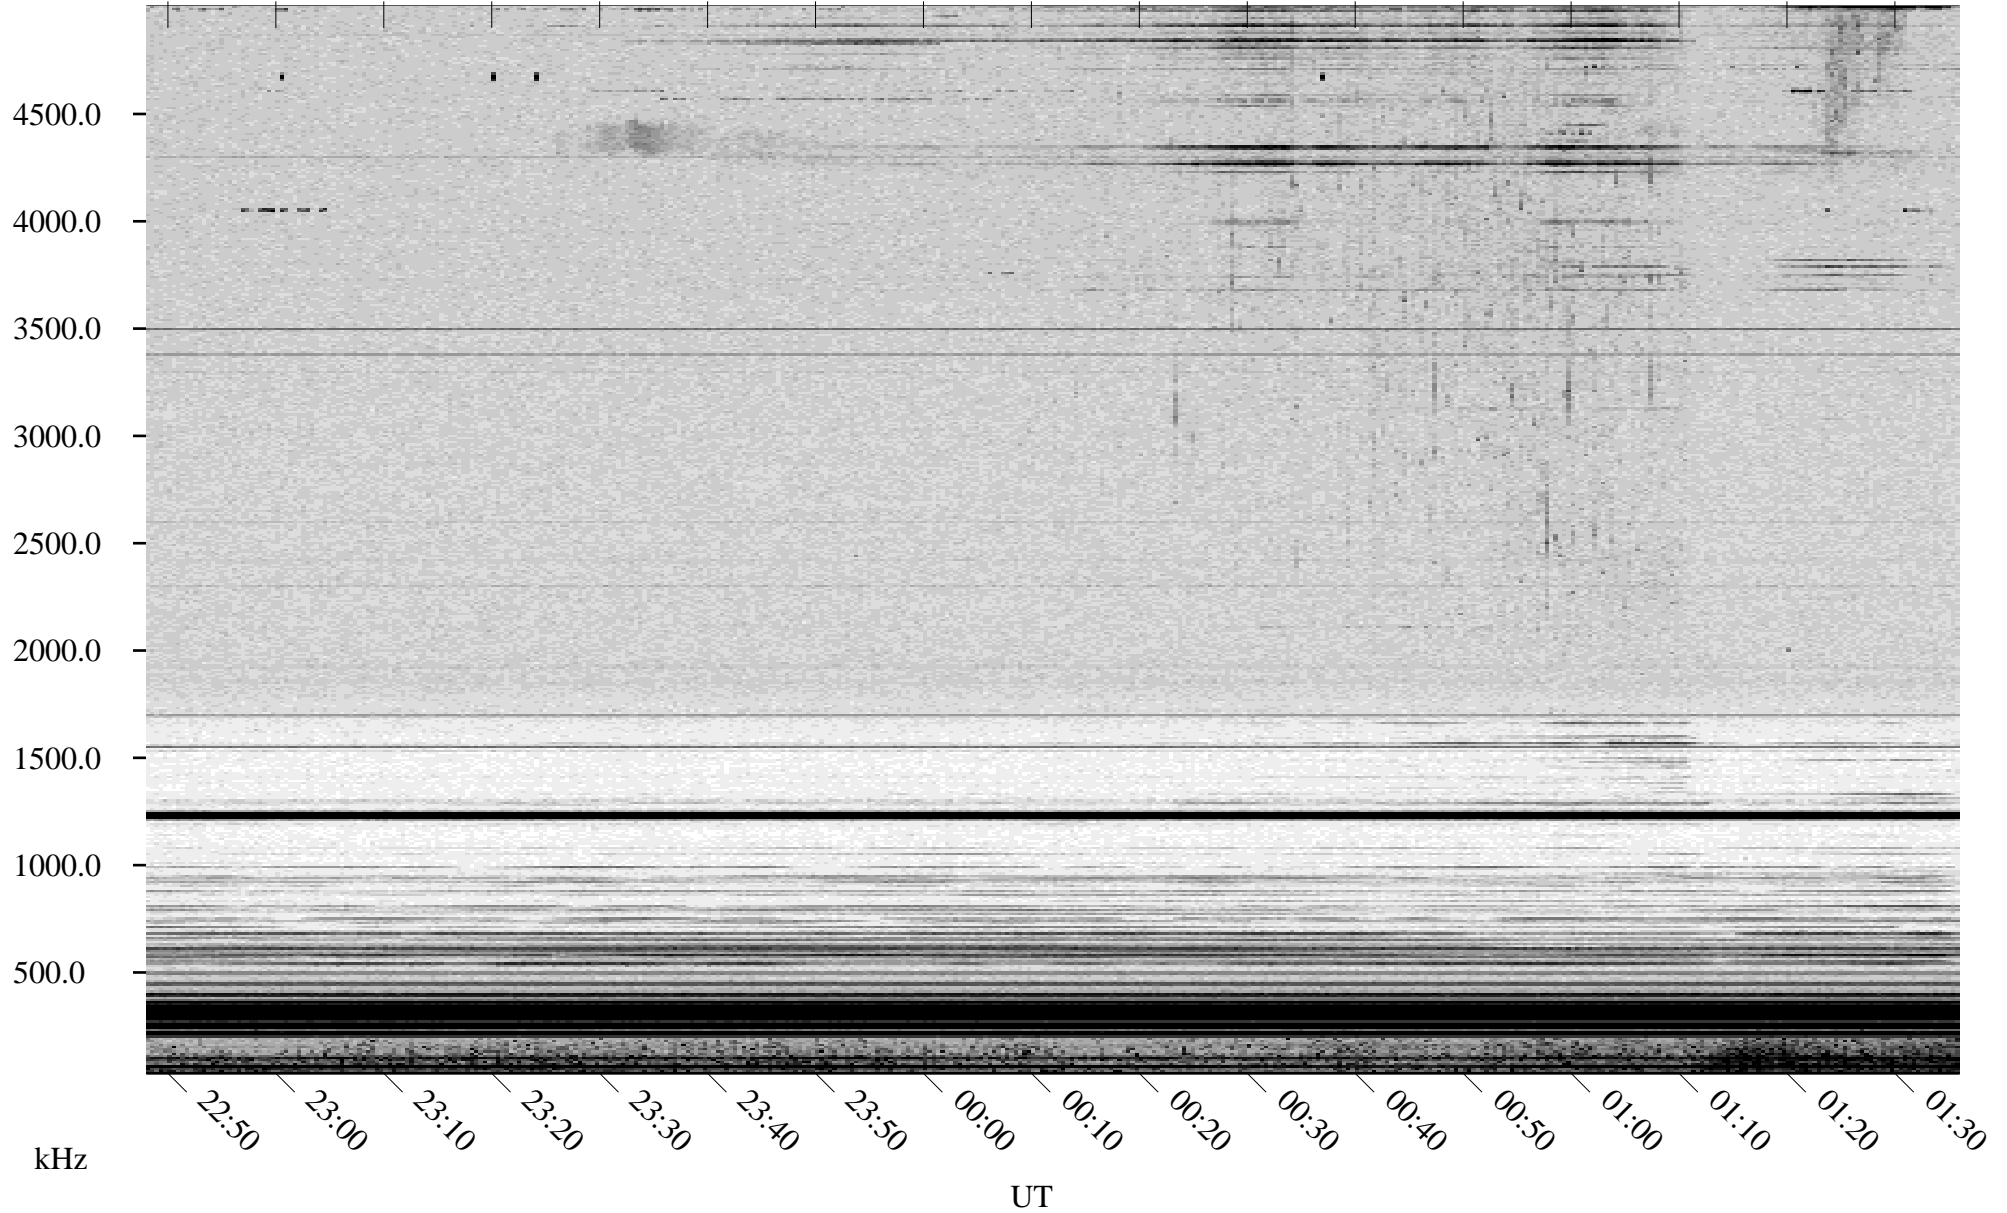

04/30/2003 Churchill, Manitoba

Linear Scale Black = 161 White = 15

ch03120l.r00m max_12

Page 1

04/30/2003 Churchill, Manitoba

Linear Scale Black = 161 White = 15

ch03120l.r00m max_12

Page 2

05/01/2003 Churchill, Manitoba

Linear Scale Black = 161 White = 15

ch03120l.r00m max_12

Page 3

05/01/2003 Churchill, Manitoba

Linear Scale Black = 161 White = 15

ch03120l.r00m max_12

Page 4

05/01/2003 Churchill, Manitoba

Linear Scale Black = 161 White = 15

ch03120l.r00m max_12

Page 5

05/01/2003 Churchill, Manitoba

Linear Scale Black = 161 White = 15

ch03120l.r00m max_12

Page 6

05/01/2003 Churchill, Manitoba

Linear Scale Black = 161 White = 15

ch03120l.r00m max_12

Page 7

05/01/2003 Churchill, Manitoba

Linear Scale Black = 161 White = 15

ch03120l.r00m max_12