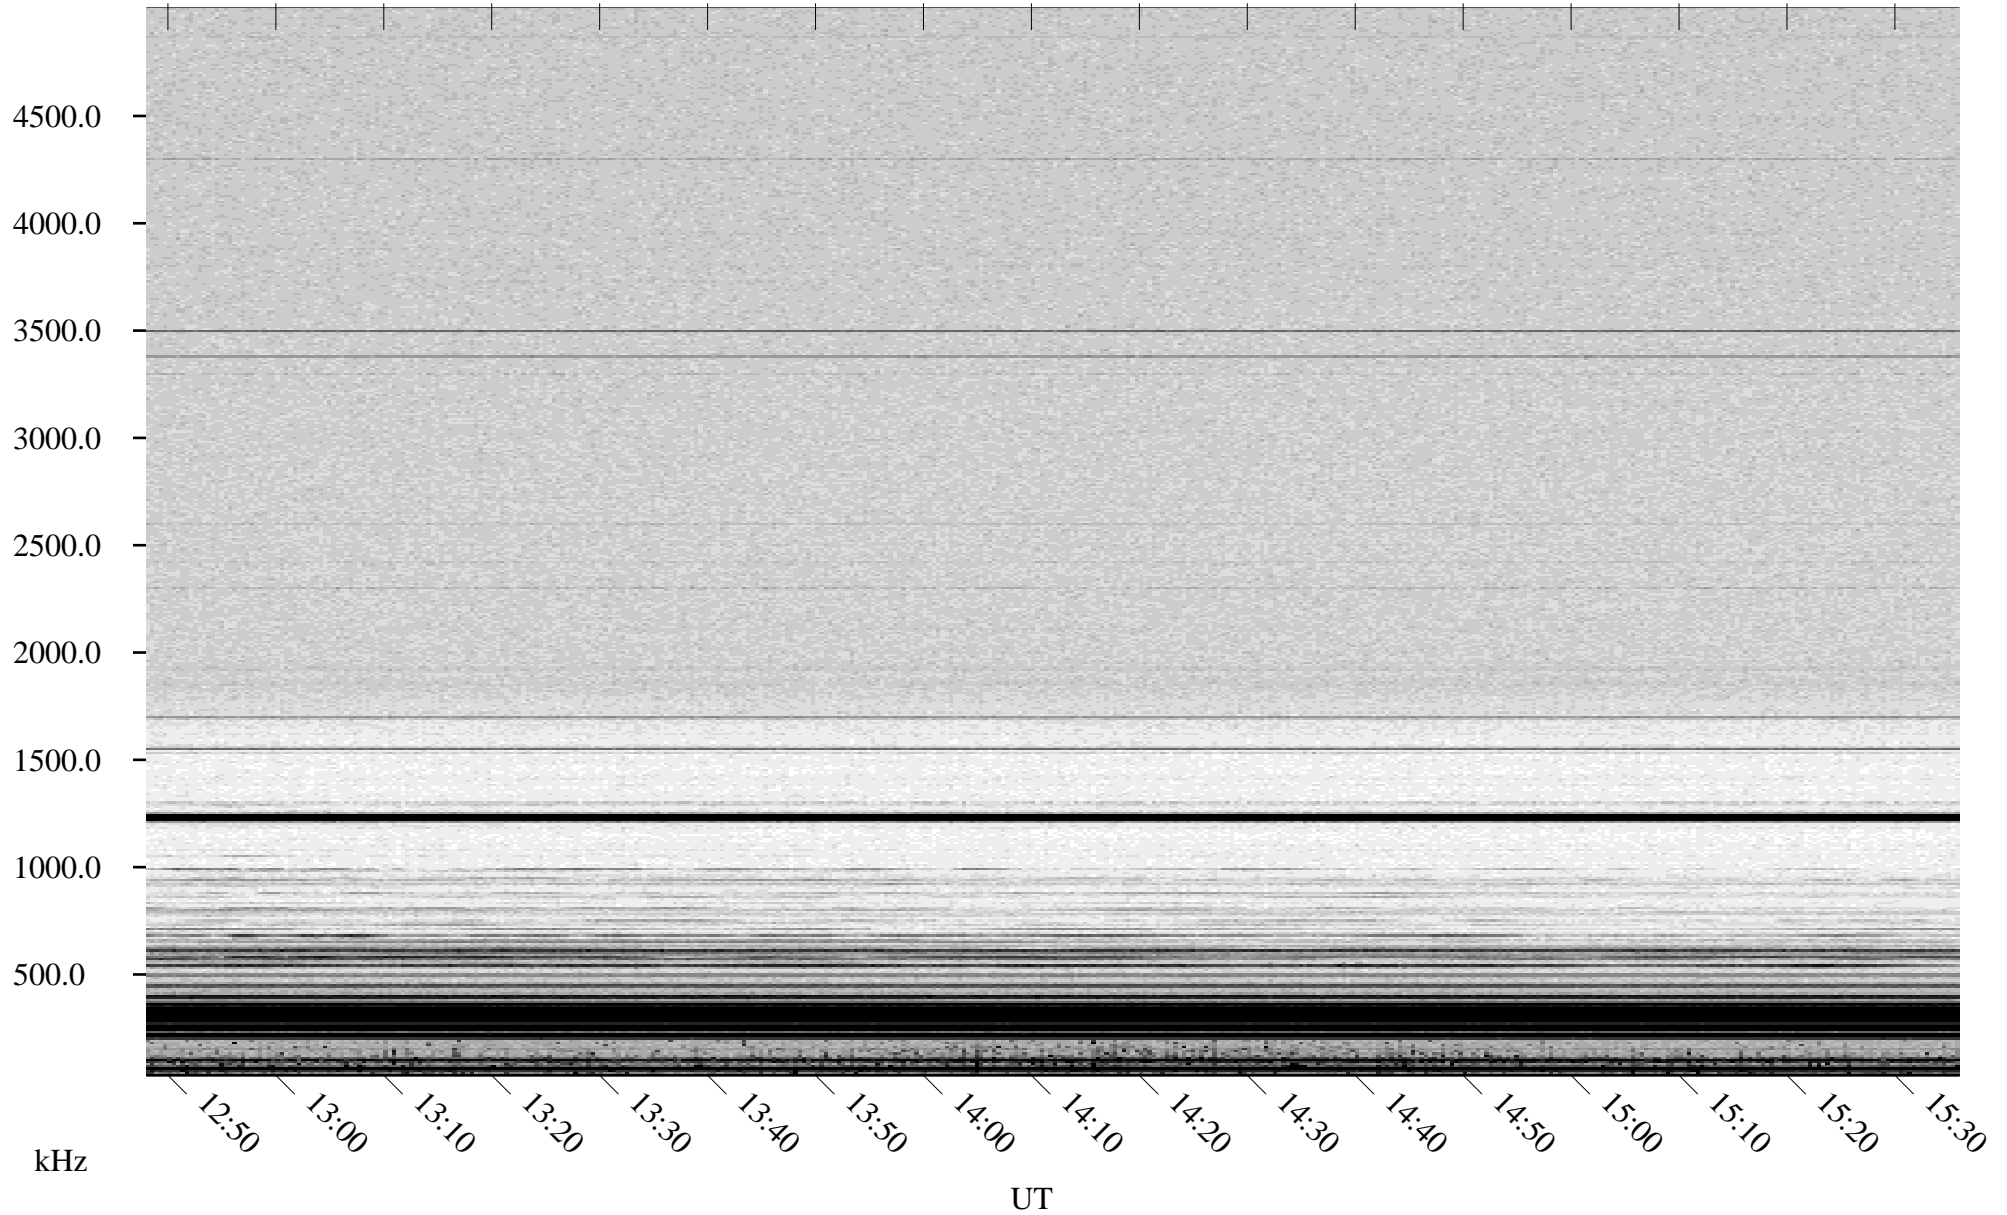

05/01/2003 Churchill, Manitoba

Linear Scale Black = 161 White = 15

ch03120l.r00m max_12

Page 3

05/01/2003 Churchill, Manitoba

Linear Scale Black = 161 White = 15

ch03120l.r00m max_12

Page 4

05/01/2003 Churchill, Manitoba

Linear Scale Black = 161 White = 15

ch03120l.r00m max_12

Page 5

05/01/2003 Churchill, Manitoba

Linear Scale Black = 161 White = 15

ch03120l.r00m max_12

Page 6

05/01/2003 Churchill, Manitoba

Linear Scale Black = 161 White = 15

ch03120l.r00m max_12

Page 7

05/01/2003 Churchill, Manitoba

Linear Scale Black = 161 White = 15

ch03120l.r00m max_12