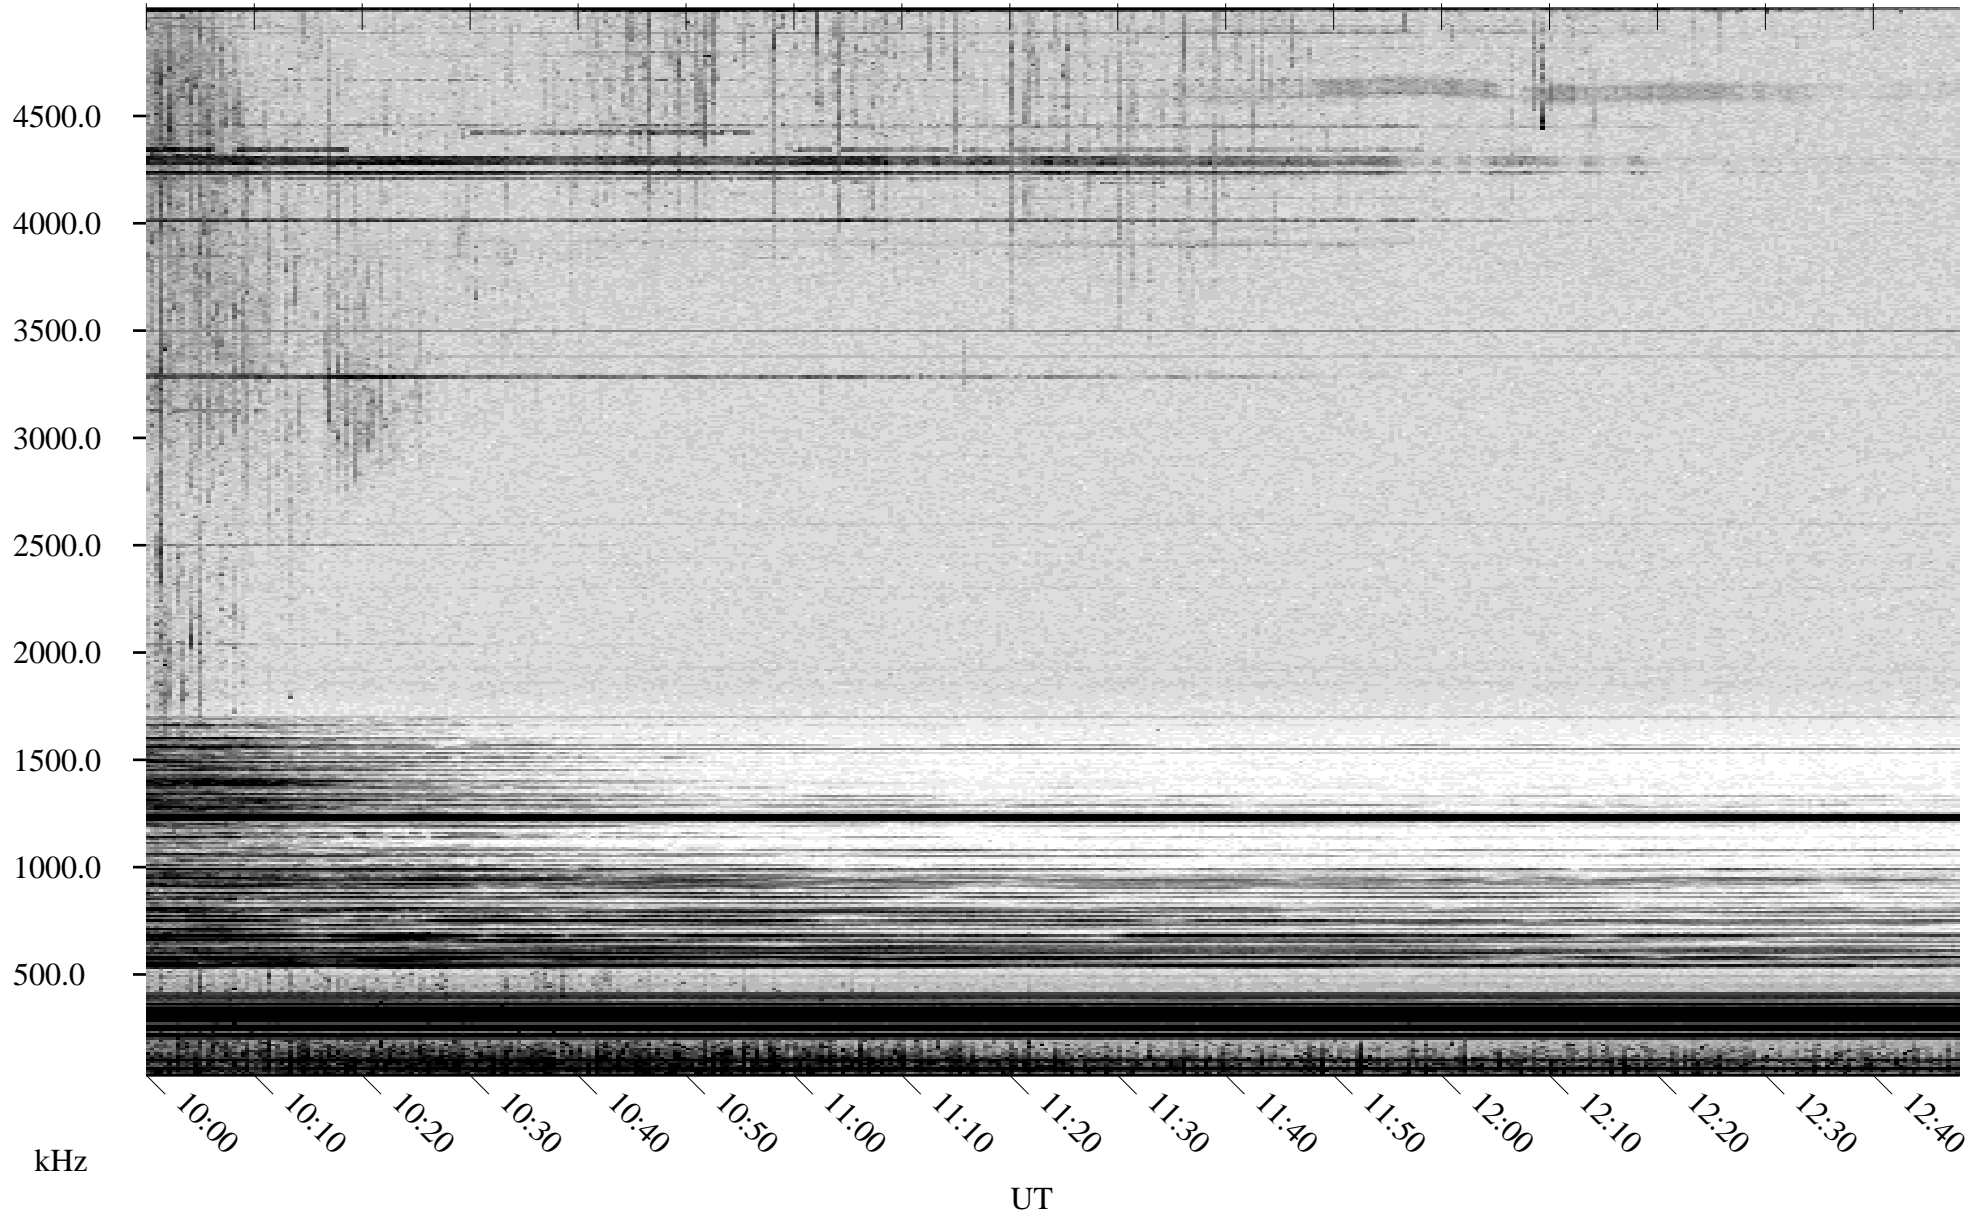

05/03/2003 Churchill, Manitoba

Linear Scale Black = 161 White = 15

ch03123l.r00m max_12

Page 1

05/03/2003 Churchill, Manitoba

Linear Scale Black = 161 White = 15

ch03123l.r00m max_12

Page 2

05/04/2003 Churchill, Manitoba

Linear Scale Black = 161 White = 15

ch03123l.r00m max_12

Page 3

05/04/2003 Churchill, Manitoba

Linear Scale Black = 161 White = 15

ch031231.r00m max_12

Page 4

05/04/2003 Churchill, Manitoba

Linear Scale Black = 161 White = 15

ch03123l.r00m max_12

Page 5

05/04/2003 Churchill, Manitoba

Linear Scale Black = 161 White = 15

ch031231.r00m max_12

Page 6

05/04/2003 Churchill, Manitoba

Linear Scale Black = 161 White = 15

ch03123l.r00m max_12

Page 7

05/04/2003 Churchill, Manitoba

Linear Scale Black = 161 White = 15

ch031231.r00m max_12

Page 8