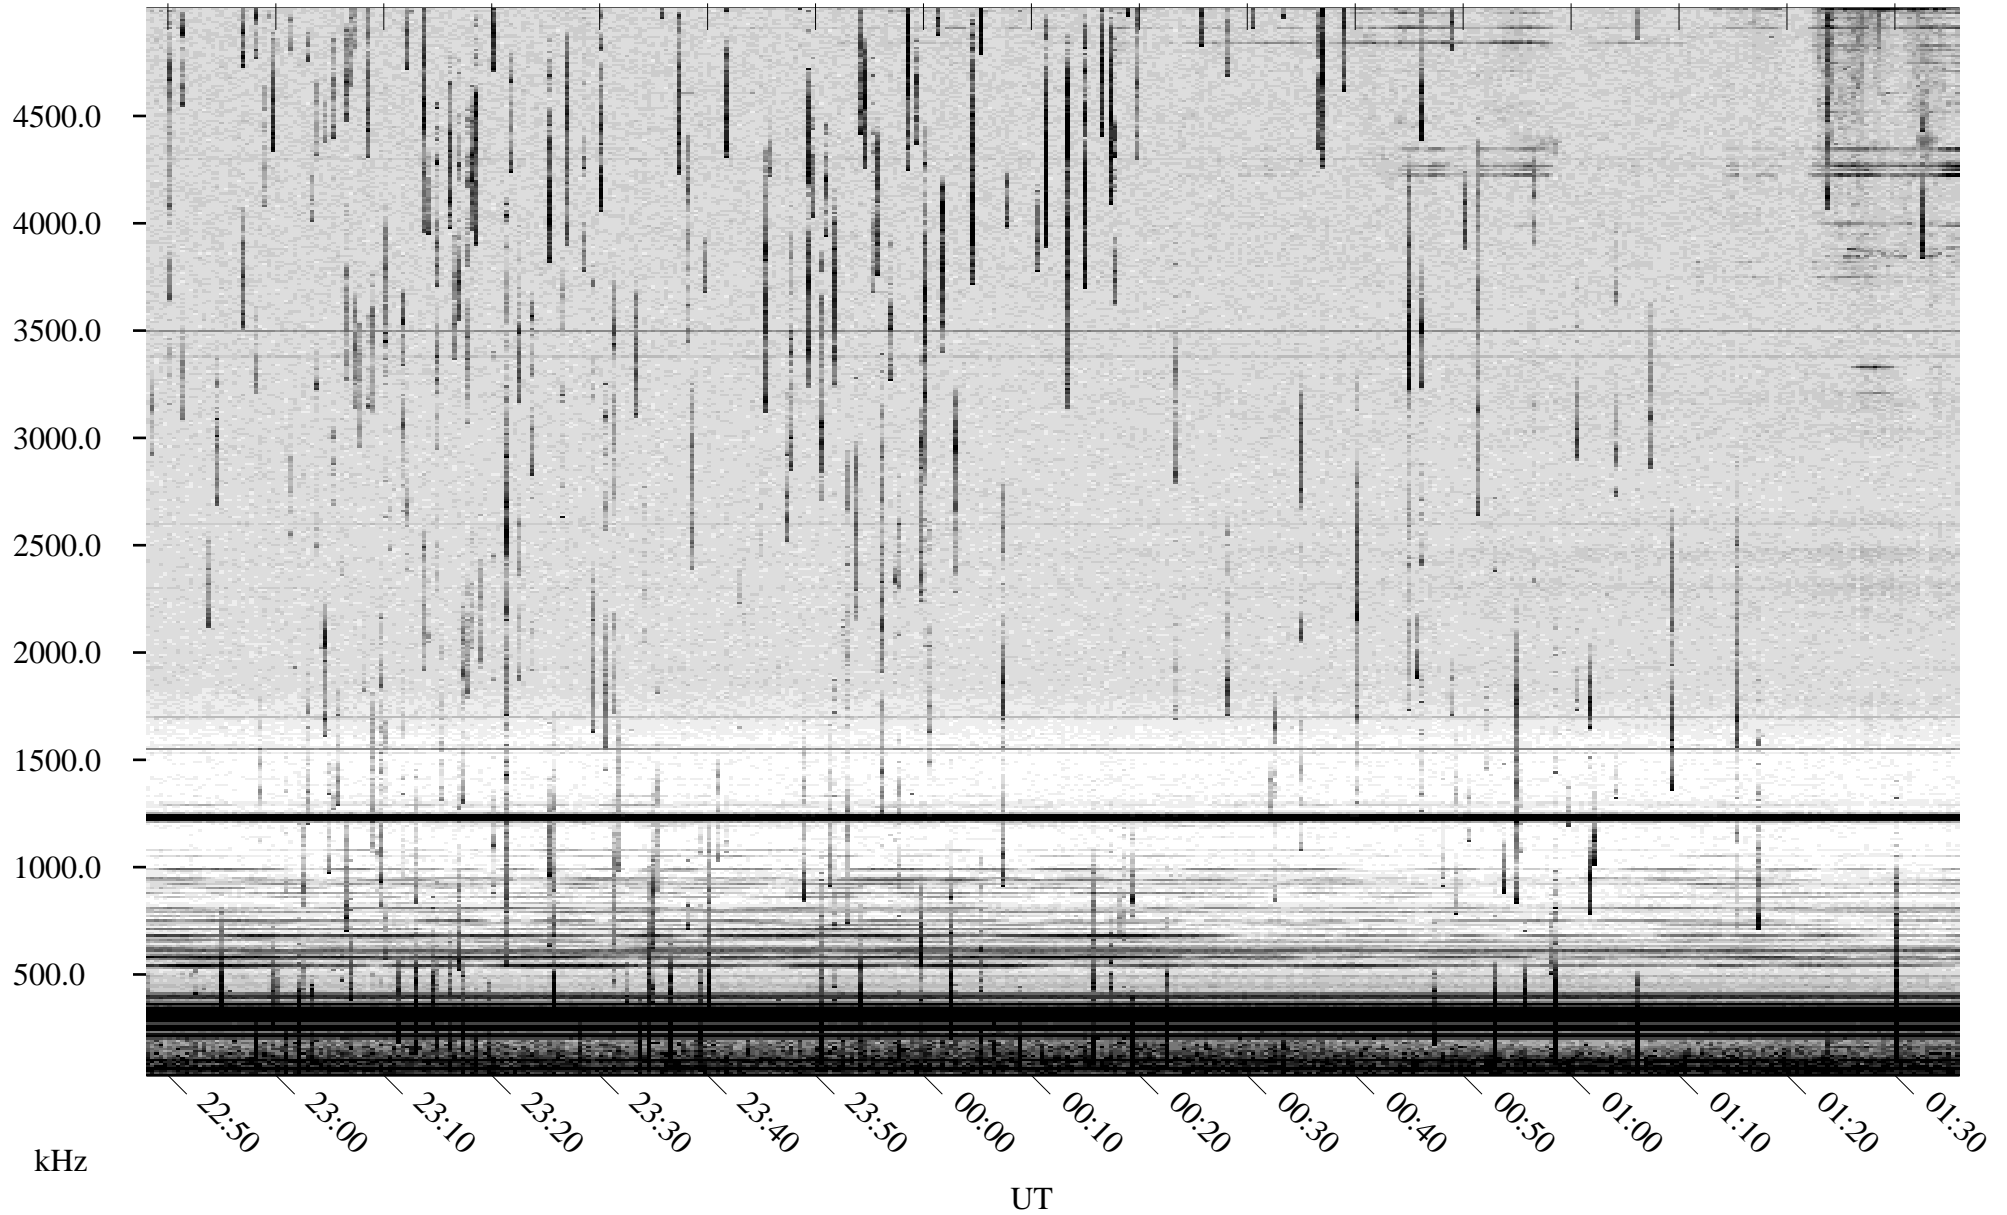

05/08/2003 Churchill, Manitoba

Linear Scale Black = 161 White = 15

ch03128l.r00m max_12

Page 1

05/08/2003 Churchill, Manitoba

Linear Scale Black = 161 White = 15

ch03128l.r00m max_12

Page 2

05/09/2003 Churchill, Manitoba

Linear Scale Black = 161 White = 15

ch03128l.r00m max_12

Page 3

05/09/2003 Churchill, Manitoba

Linear Scale Black = 161 White = 15

ch03128l.r00m max_12

Page 4

05/09/2003 Churchill, Manitoba

Linear Scale Black = 161 White = 15

ch03128l.r00m max_12

Page 5

05/09/2003 Churchill, Manitoba

Linear Scale Black = 161 White = 15

ch03128l.r00m max_12

Page 6

05/09/2003 Churchill, Manitoba

Linear Scale Black = 161 White = 15

ch03128l.r00m max_12

Page 7

05/09/2003 Churchill, Manitoba

Linear Scale Black = 161 White = 15

ch03128l.r00m max_12

Page 8