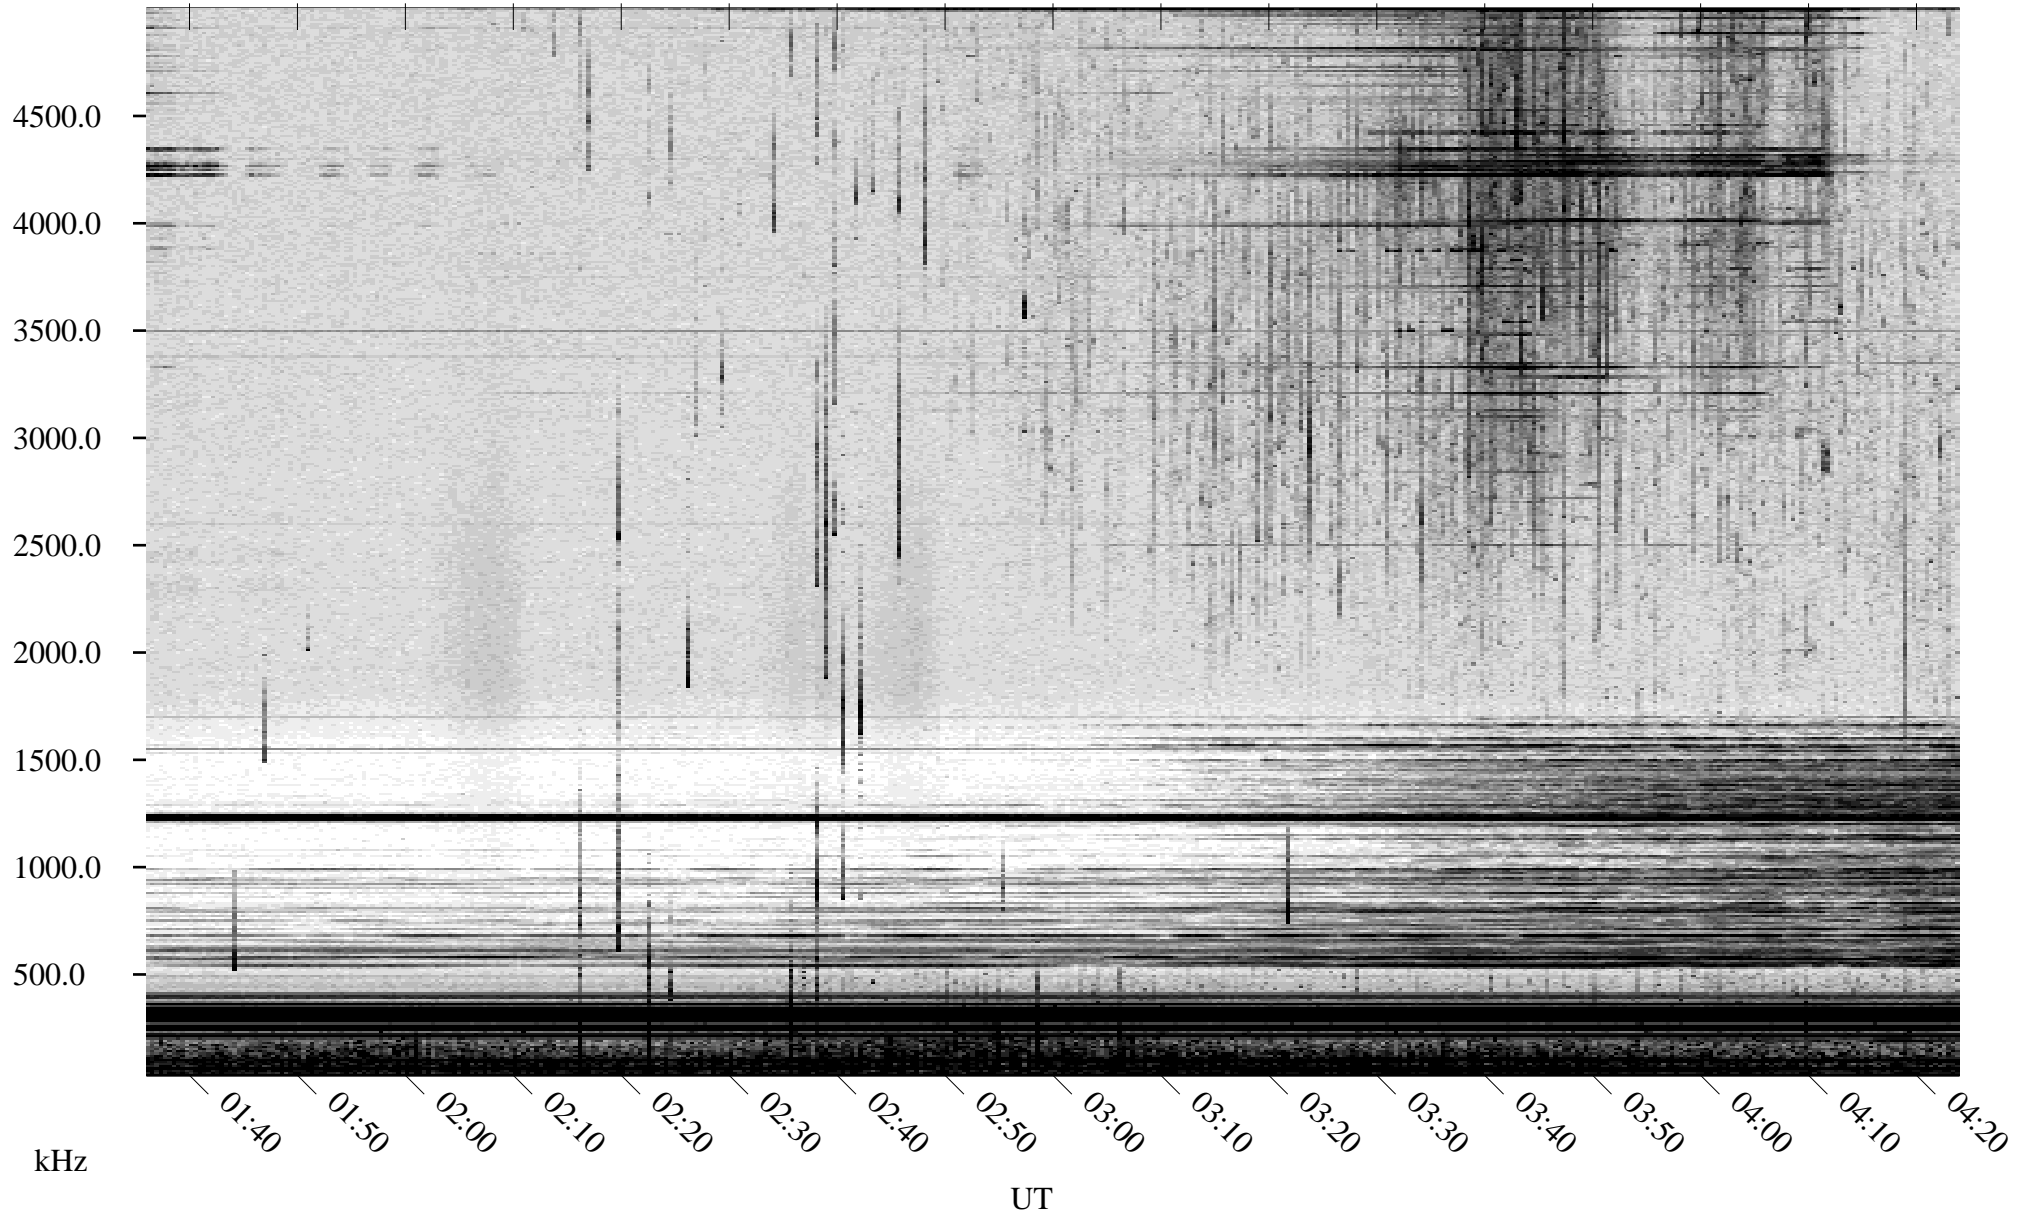

05/08/2003 Churchill, Manitoba

Linear Scale Black = 161 White = 15

ch03128l.r00m max_12

Page 1

05/08/2003 Churchill, Manitoba

Linear Scale Black = 161 White = 15

ch03128l.r00m max_12

Page 2

05/09/2003 Churchill, Manitoba

Linear Scale Black = 161 White = 15

ch03128l.r00m max_12

Page 3

05/09/2003 Churchill, Manitoba

Linear Scale Black = 161 White = 15

ch03128l.r00m max_12

Page 4

05/09/2003 Churchill, Manitoba

Linear Scale Black = 161 White = 15

ch03128l.r00m max_12

Page 5

05/09/2003 Churchill, Manitoba

Linear Scale Black = 161 White = 15

ch03128l.r00m max_12

Page 6

05/09/2003 Churchill, Manitoba

Linear Scale Black = 161 White = 15

ch03128l.r00m max_12

Page 7

05/09/2003 Churchill, Manitoba

Linear Scale Black = 161 White = 15

ch03128l.r00m max_12

Page 8