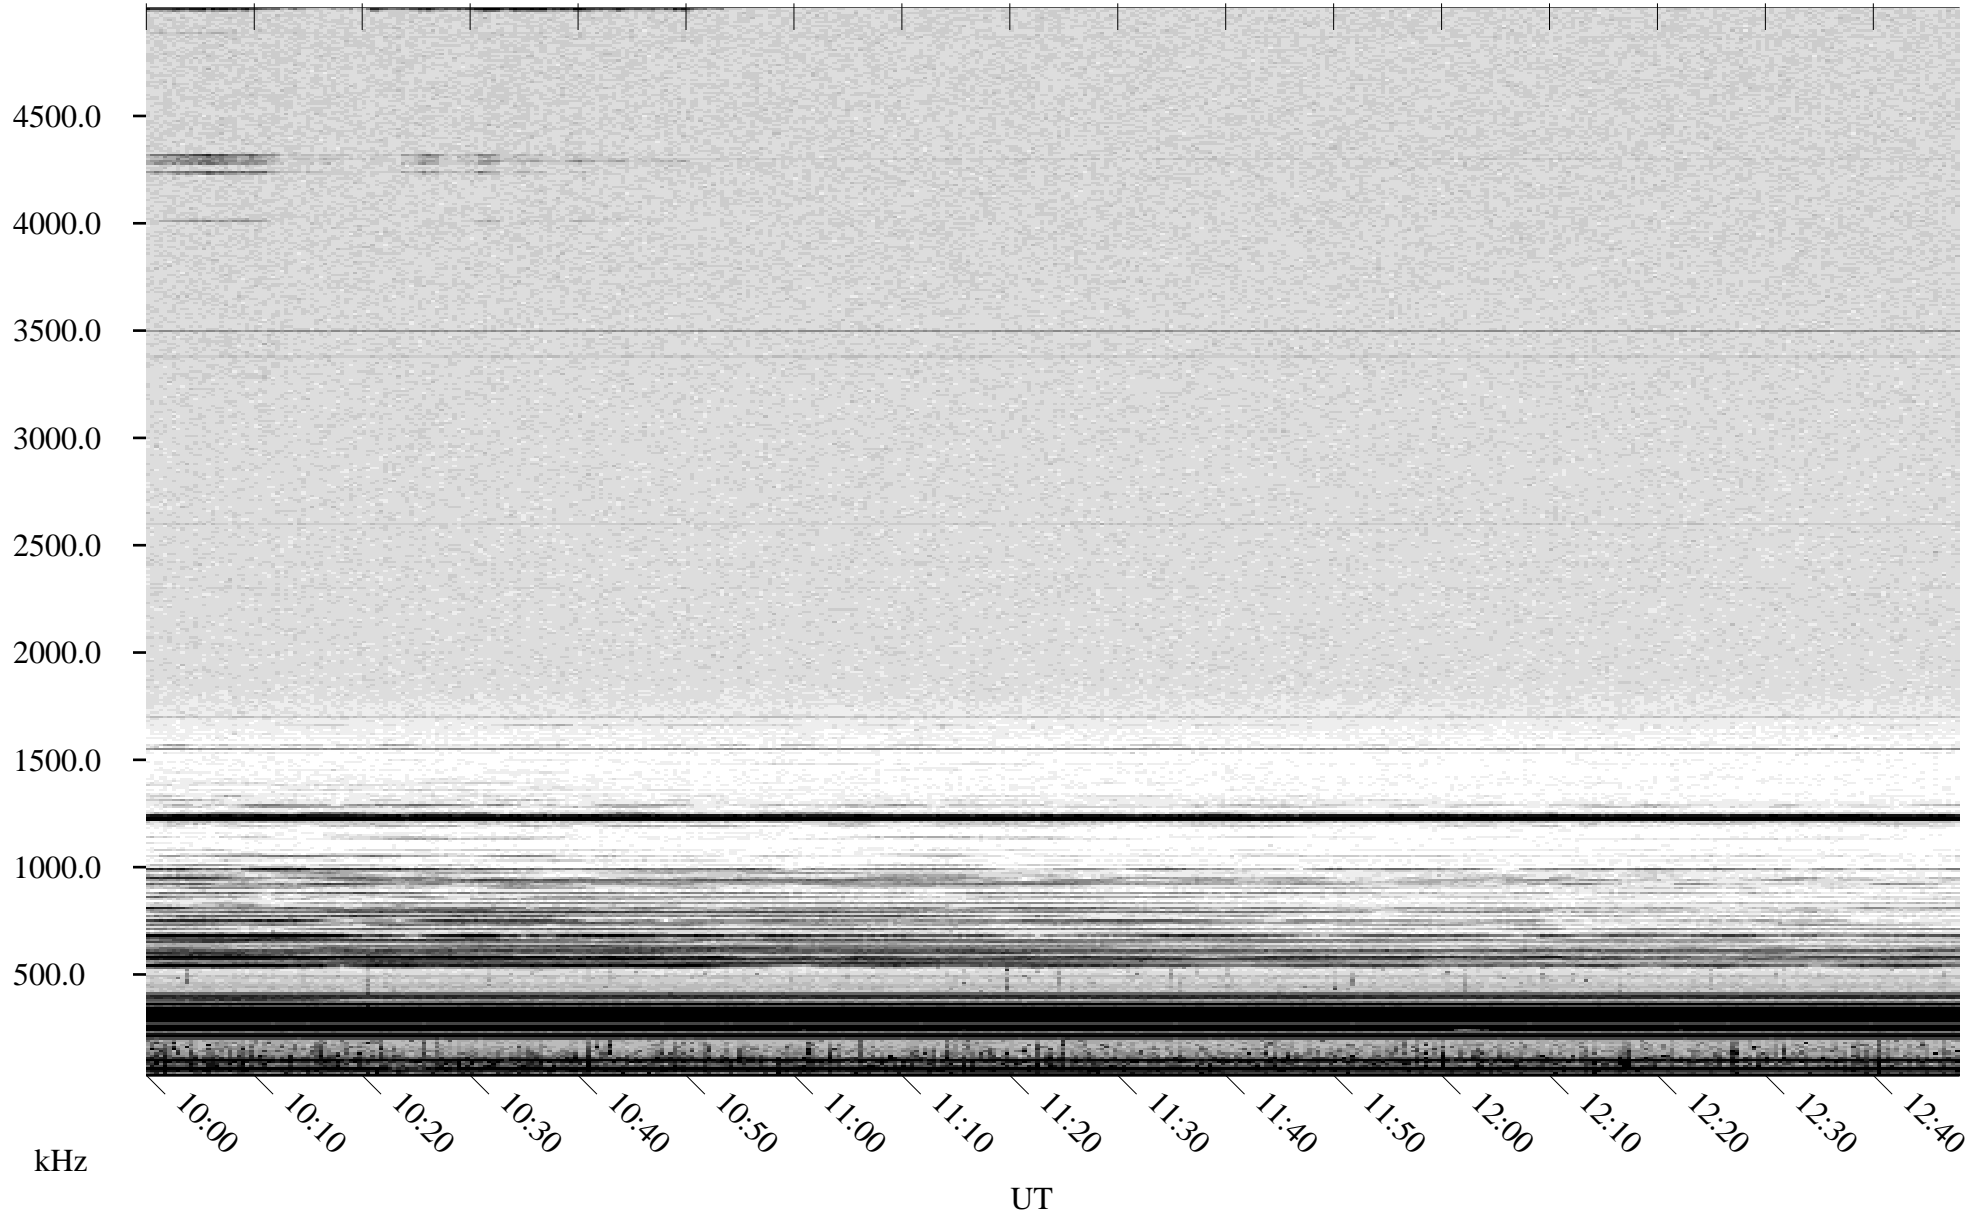

05/08/2003 Churchill, Manitoba

Linear Scale Black = 161 White = 15

ch03128l.r00m max_12

Page 1

05/08/2003 Churchill, Manitoba

Linear Scale Black = 161 White = 15

ch03128l.r00m max_12

Page 2

05/09/2003 Churchill, Manitoba

Linear Scale Black = 161 White = 15

ch03128l.r00m max_12

Page 3

05/09/2003 Churchill, Manitoba

Linear Scale Black = 161 White = 15

ch03128l.r00m max_12

Page 4

05/09/2003 Churchill, Manitoba

Linear Scale Black = 161 White = 15

ch03128l.r00m max_12

Page 5

05/09/2003 Churchill, Manitoba

Linear Scale Black = 161 White = 15

ch03128l.r00m max_12

Page 6

05/09/2003 Churchill, Manitoba

Linear Scale Black = 161 White = 15

ch03128l.r00m max_12

Page 7

05/09/2003 Churchill, Manitoba

Linear Scale Black = 161 White = 15

ch03128l.r00m max_12

Page 8