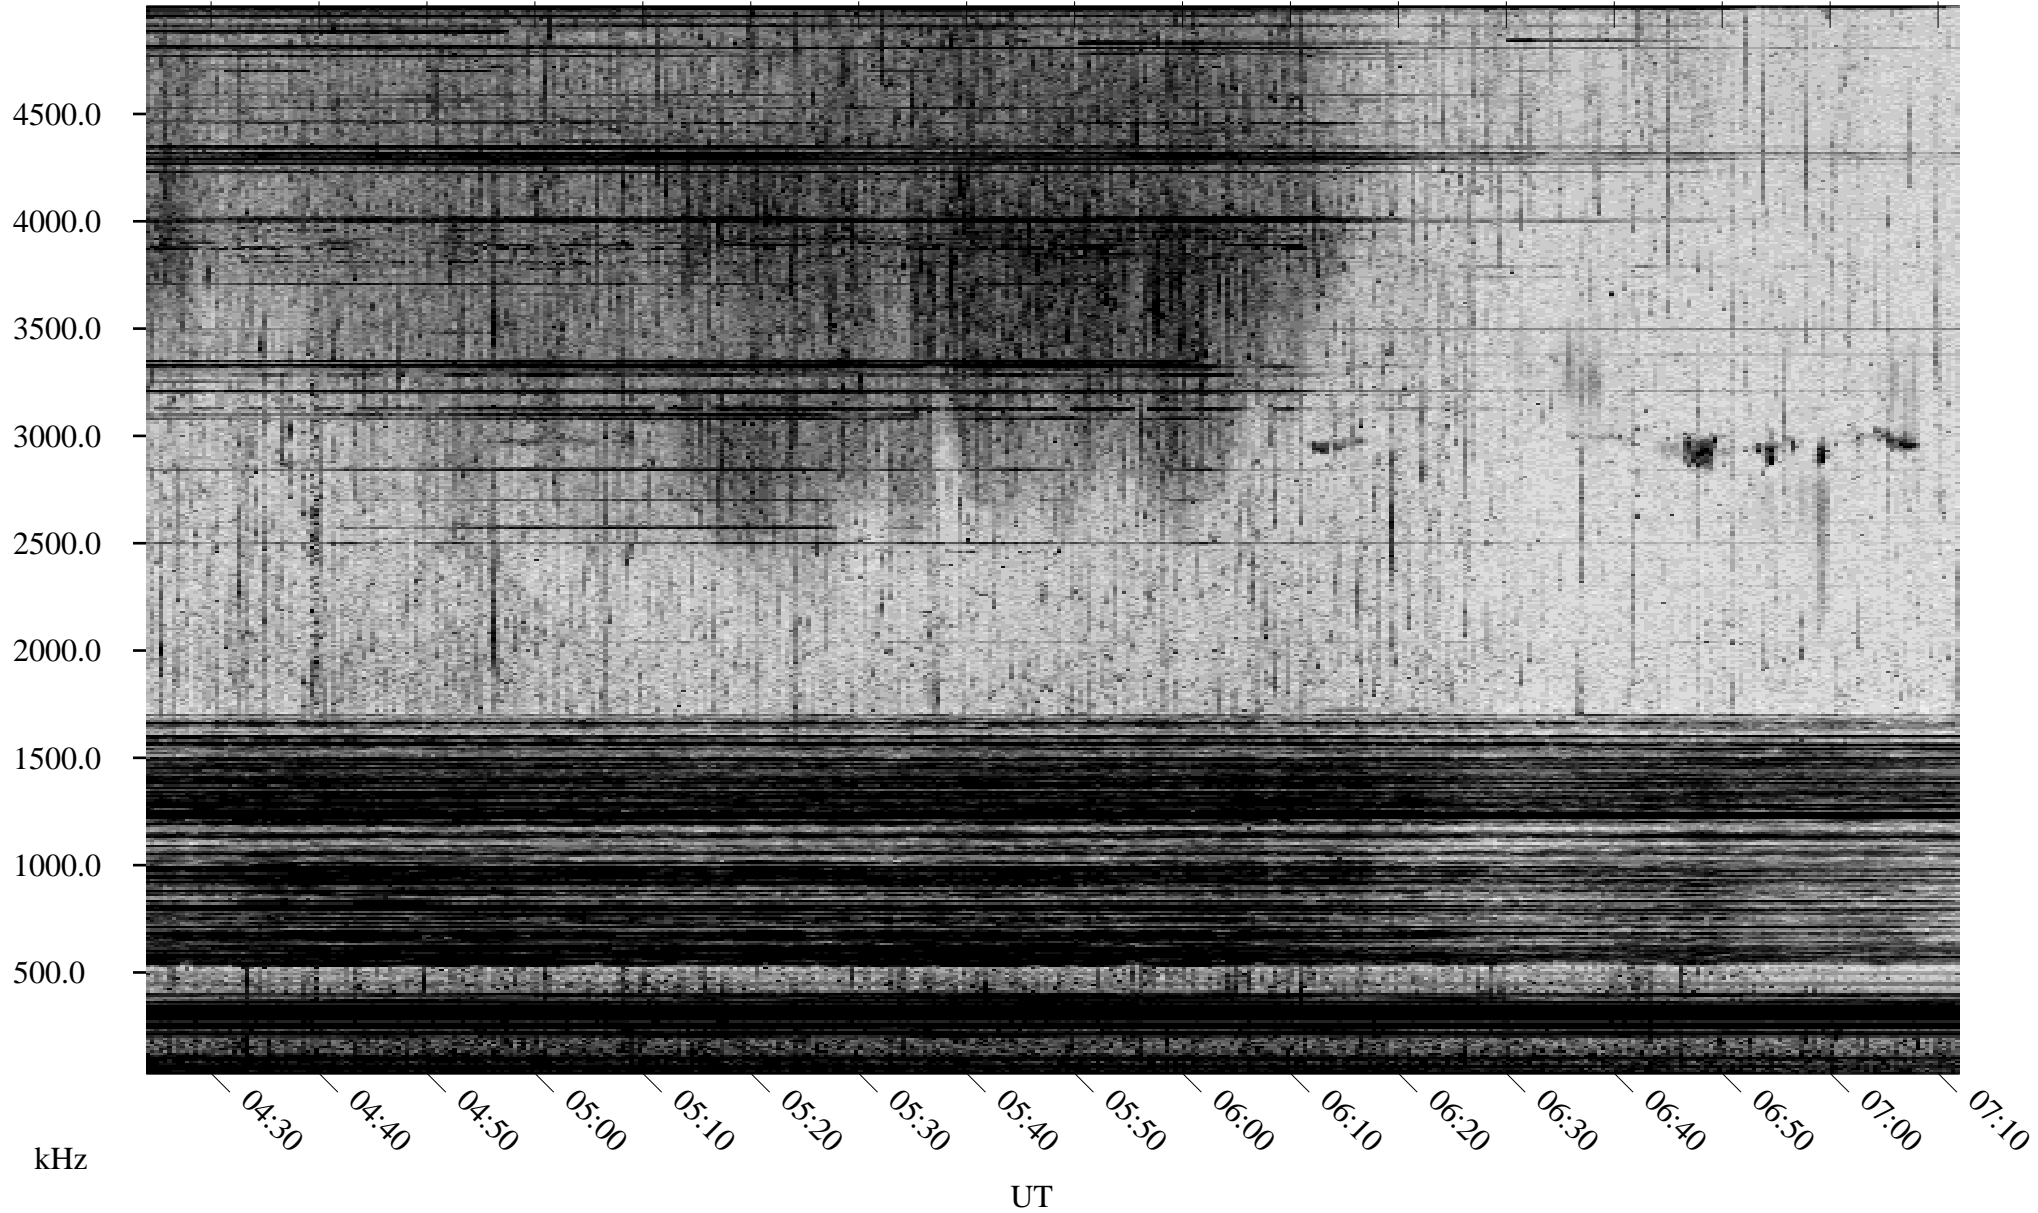

05/10/2003 Churchill, Manitoba

Linear Scale Black = 161 White = 15

ch03130l.r00m max_12

Page 1

05/10/2003 Churchill, Manitoba

Linear Scale Black = 161 White = 15

ch03130l.r00m max_12

Page 2

05/11/2003 Churchill, Manitoba

Linear Scale Black = 161 White = 15

ch03130l.r00m max_12

Page 3

05/11/2003 Churchill, Manitoba

Linear Scale Black = 161 White = 15

ch03130l.r00m max_12

Page 4

05/11/2003 Churchill, Manitoba

Linear Scale Black = 161 White = 15

ch03130l.r00m max_12

Page 5

05/11/2003 Churchill, Manitoba

Linear Scale Black = 161 White = 15

ch03130l.r00m max_12

Page 6

05/11/2003 Churchill, Manitoba

Linear Scale Black = 161 White = 15

ch03130l.r00m max_12

Page 7

05/11/2003 Churchill, Manitoba

Linear Scale Black = 161 White = 15

ch03130l.r00m max_12

Page 8