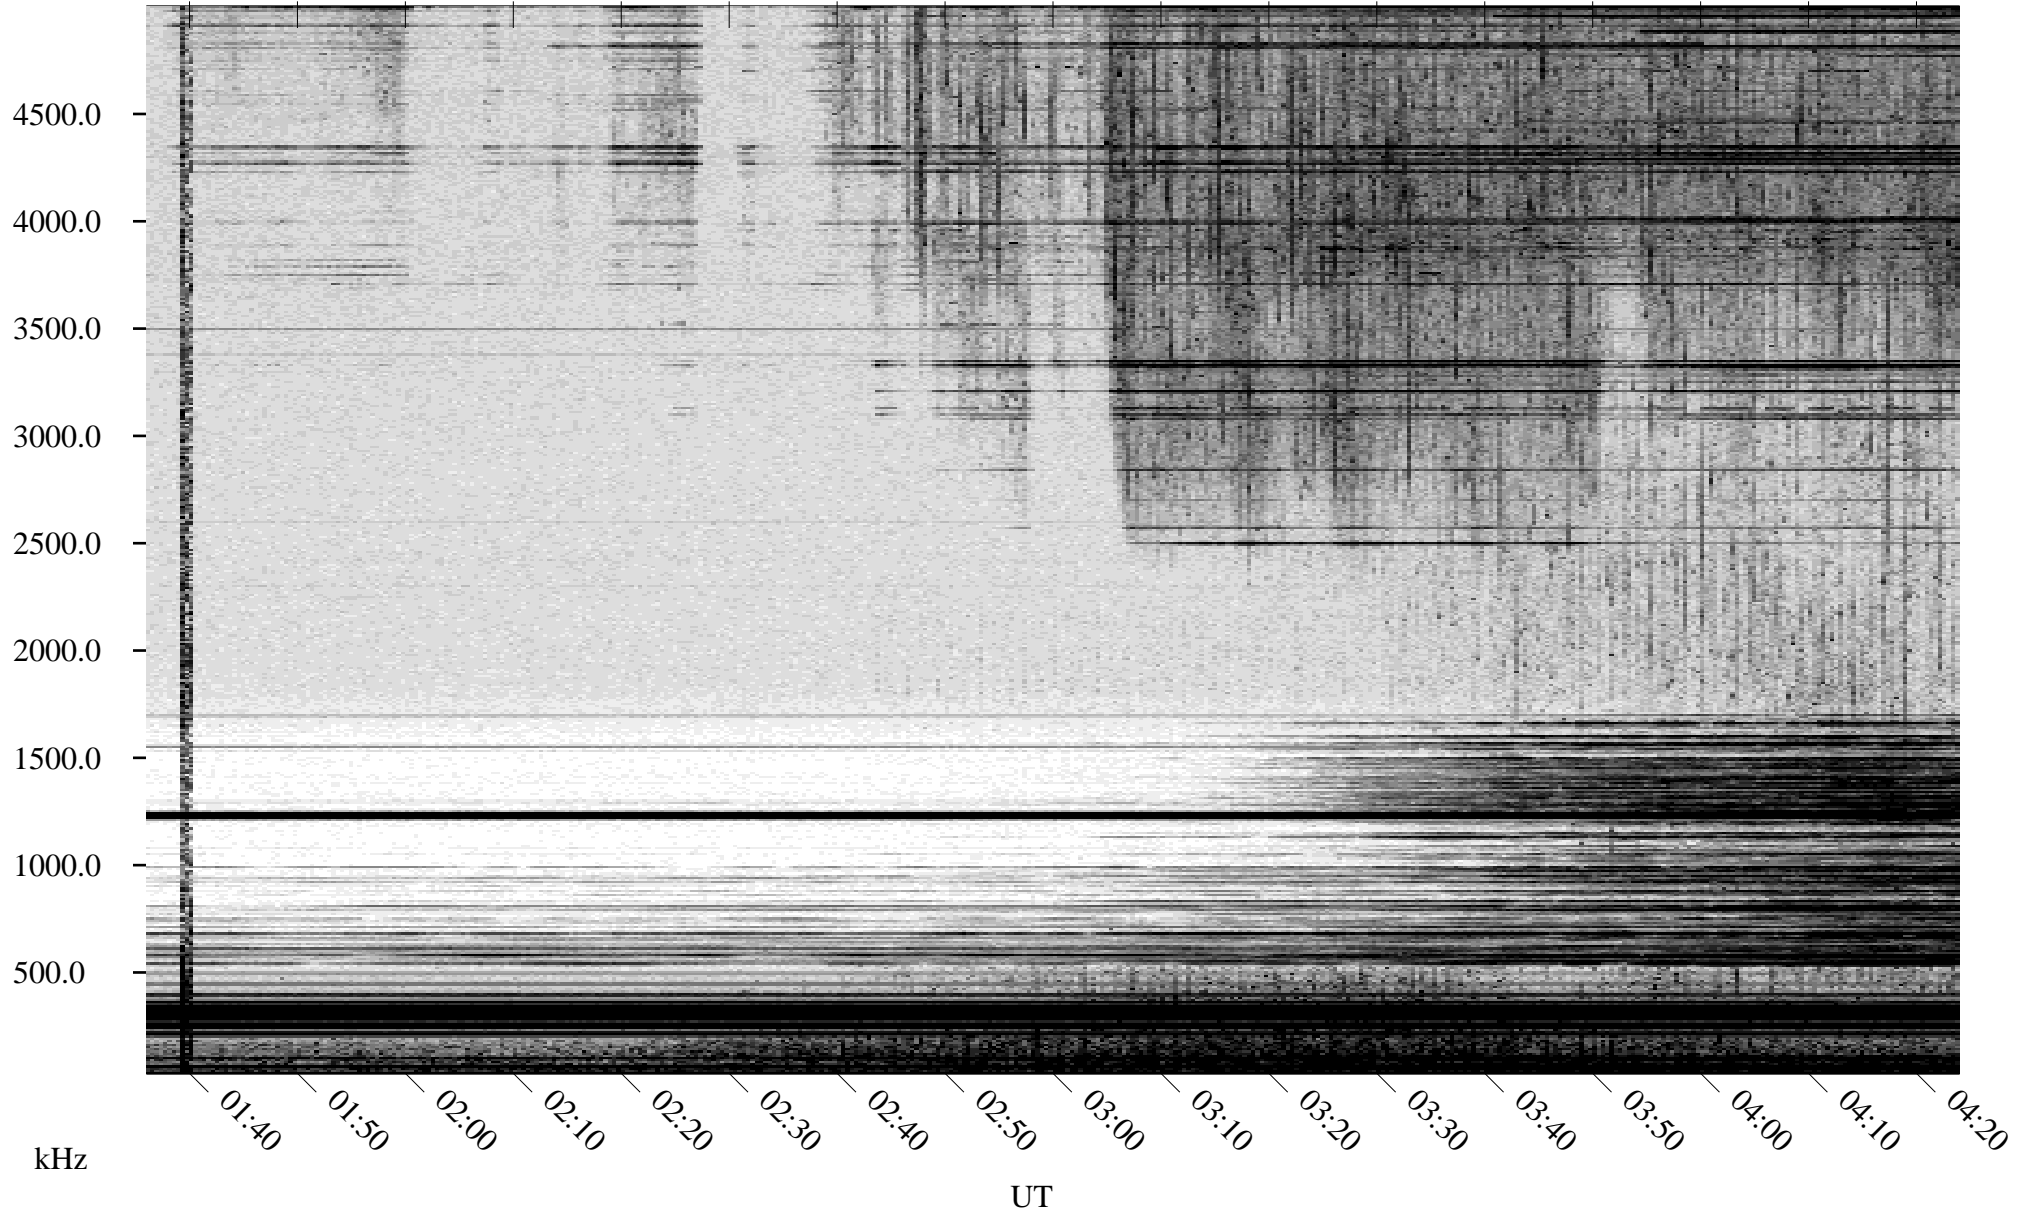

05/10/2003 Churchill, Manitoba

Linear Scale Black = 161 White = 15

ch03130l.r00m max_12

Page 1

05/10/2003 Churchill, Manitoba

Linear Scale Black = 161 White = 15

ch03130l.r00m max_12

Page 2

05/11/2003 Churchill, Manitoba

Linear Scale Black = 161 White = 15

ch03130l.r00m max_12

Page 3

05/11/2003 Churchill, Manitoba

Linear Scale Black = 161 White = 15

ch03130l.r00m max_12

Page 4

05/11/2003 Churchill, Manitoba

Linear Scale Black = 161 White = 15

ch03130l.r00m max_12

Page 5

05/11/2003 Churchill, Manitoba

Linear Scale Black = 161 White = 15

ch03130l.r00m max_12

Page 6

05/11/2003 Churchill, Manitoba

Linear Scale Black = 161 White = 15

ch03130l.r00m max_12

Page 7

05/11/2003 Churchill, Manitoba

Linear Scale Black = 161 White = 15

ch03130l.r00m max_12

Page 8