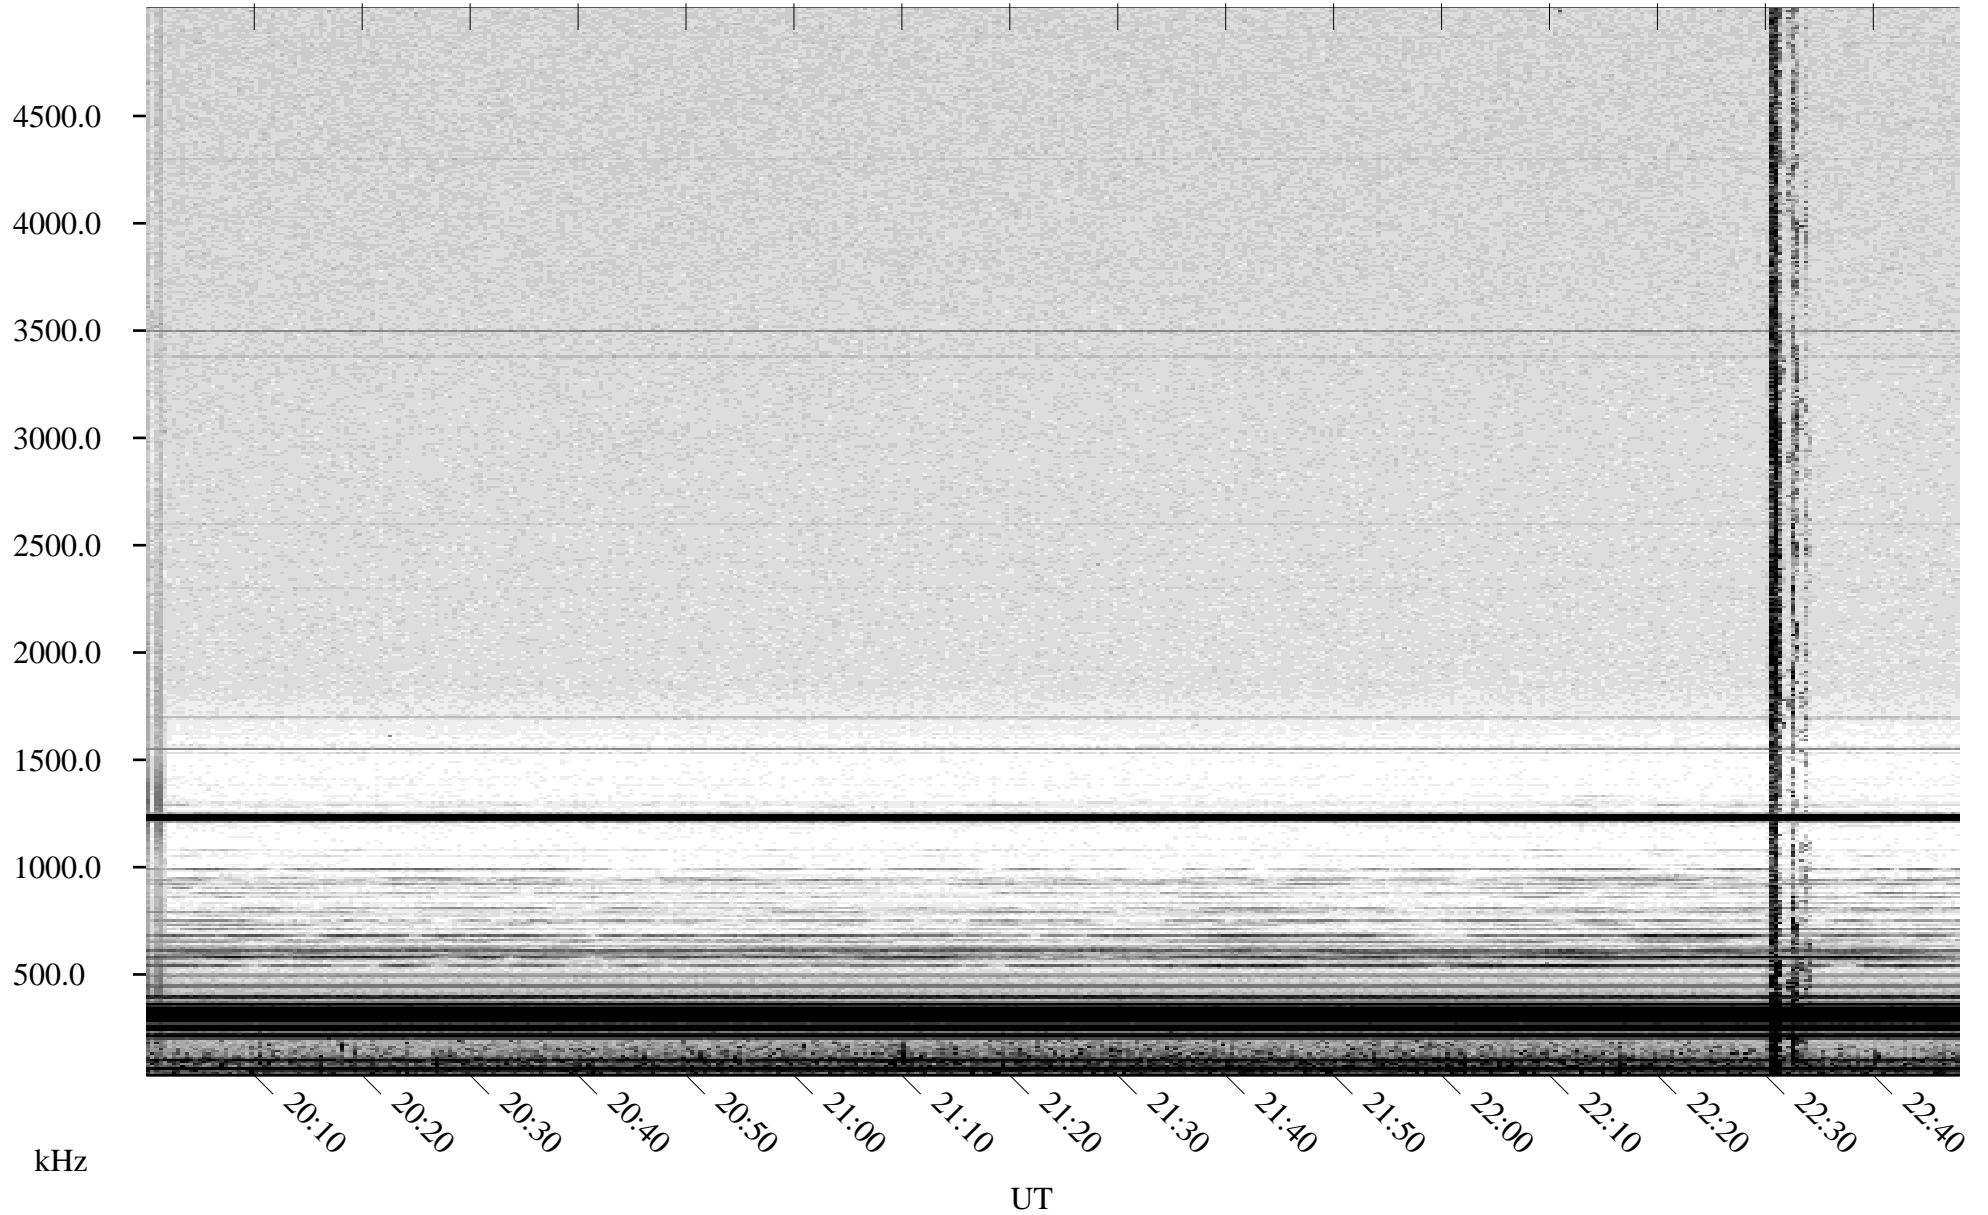

05/10/2003 Churchill, Manitoba

Linear Scale Black = 161 White = 15

ch03130l.r00m max_12

Page 1

05/10/2003 Churchill, Manitoba

Linear Scale Black = 161 White = 15

ch03130l.r00m max_12

Page 2

05/11/2003 Churchill, Manitoba

Linear Scale Black = 161 White = 15

ch03130l.r00m max_12

Page 3

05/11/2003 Churchill, Manitoba

Linear Scale Black = 161 White = 15

ch03130l.r00m max_12

Page 4

05/11/2003 Churchill, Manitoba

Linear Scale Black = 161 White = 15

ch03130l.r00m max_12

Page 5

05/11/2003 Churchill, Manitoba

Linear Scale Black = 161 White = 15

ch03130l.r00m max_12

Page 6

05/11/2003 Churchill, Manitoba

Linear Scale Black = 161 White = 15

ch03130l.r00m max_12

Page 7

05/11/2003 Churchill, Manitoba

Linear Scale Black = 161 White = 15

ch03130l.r00m max_12

Page 8