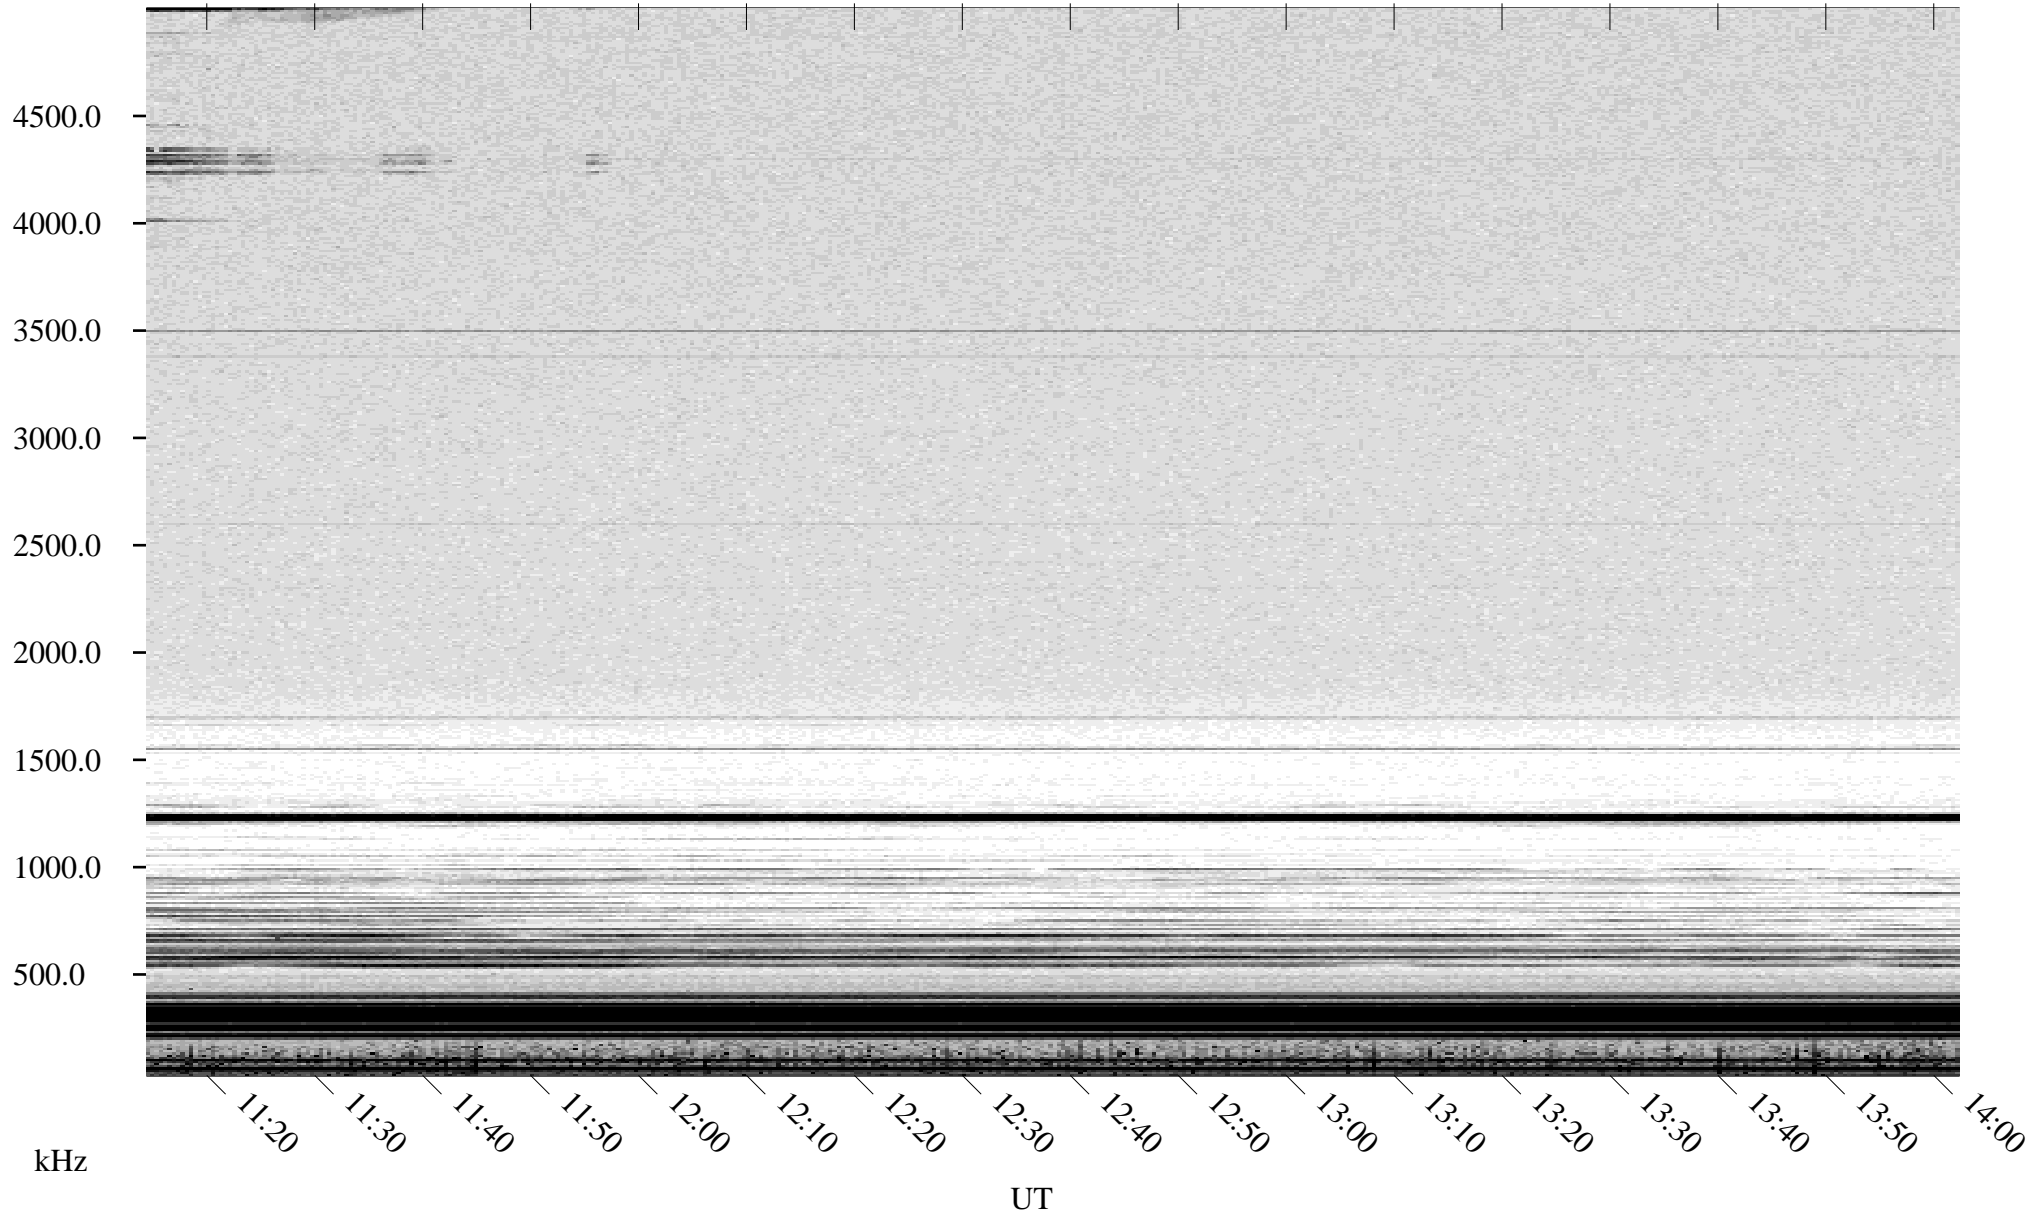

# 05/13/2003 Churchill, Manitoba

Linear Scale    Black = 161    White = 15

ch03132l.r00m max\_12

Page 5

# 05/13/2003 Churchill, Manitoba

Linear Scale    Black = 161    White = 15

ch03132l.r00m max\_12

Page 6

# 05/13/2003 Churchill, Manitoba

Linear Scale    Black = 161    White = 15

ch03132l.r00m max\_12

Page 7