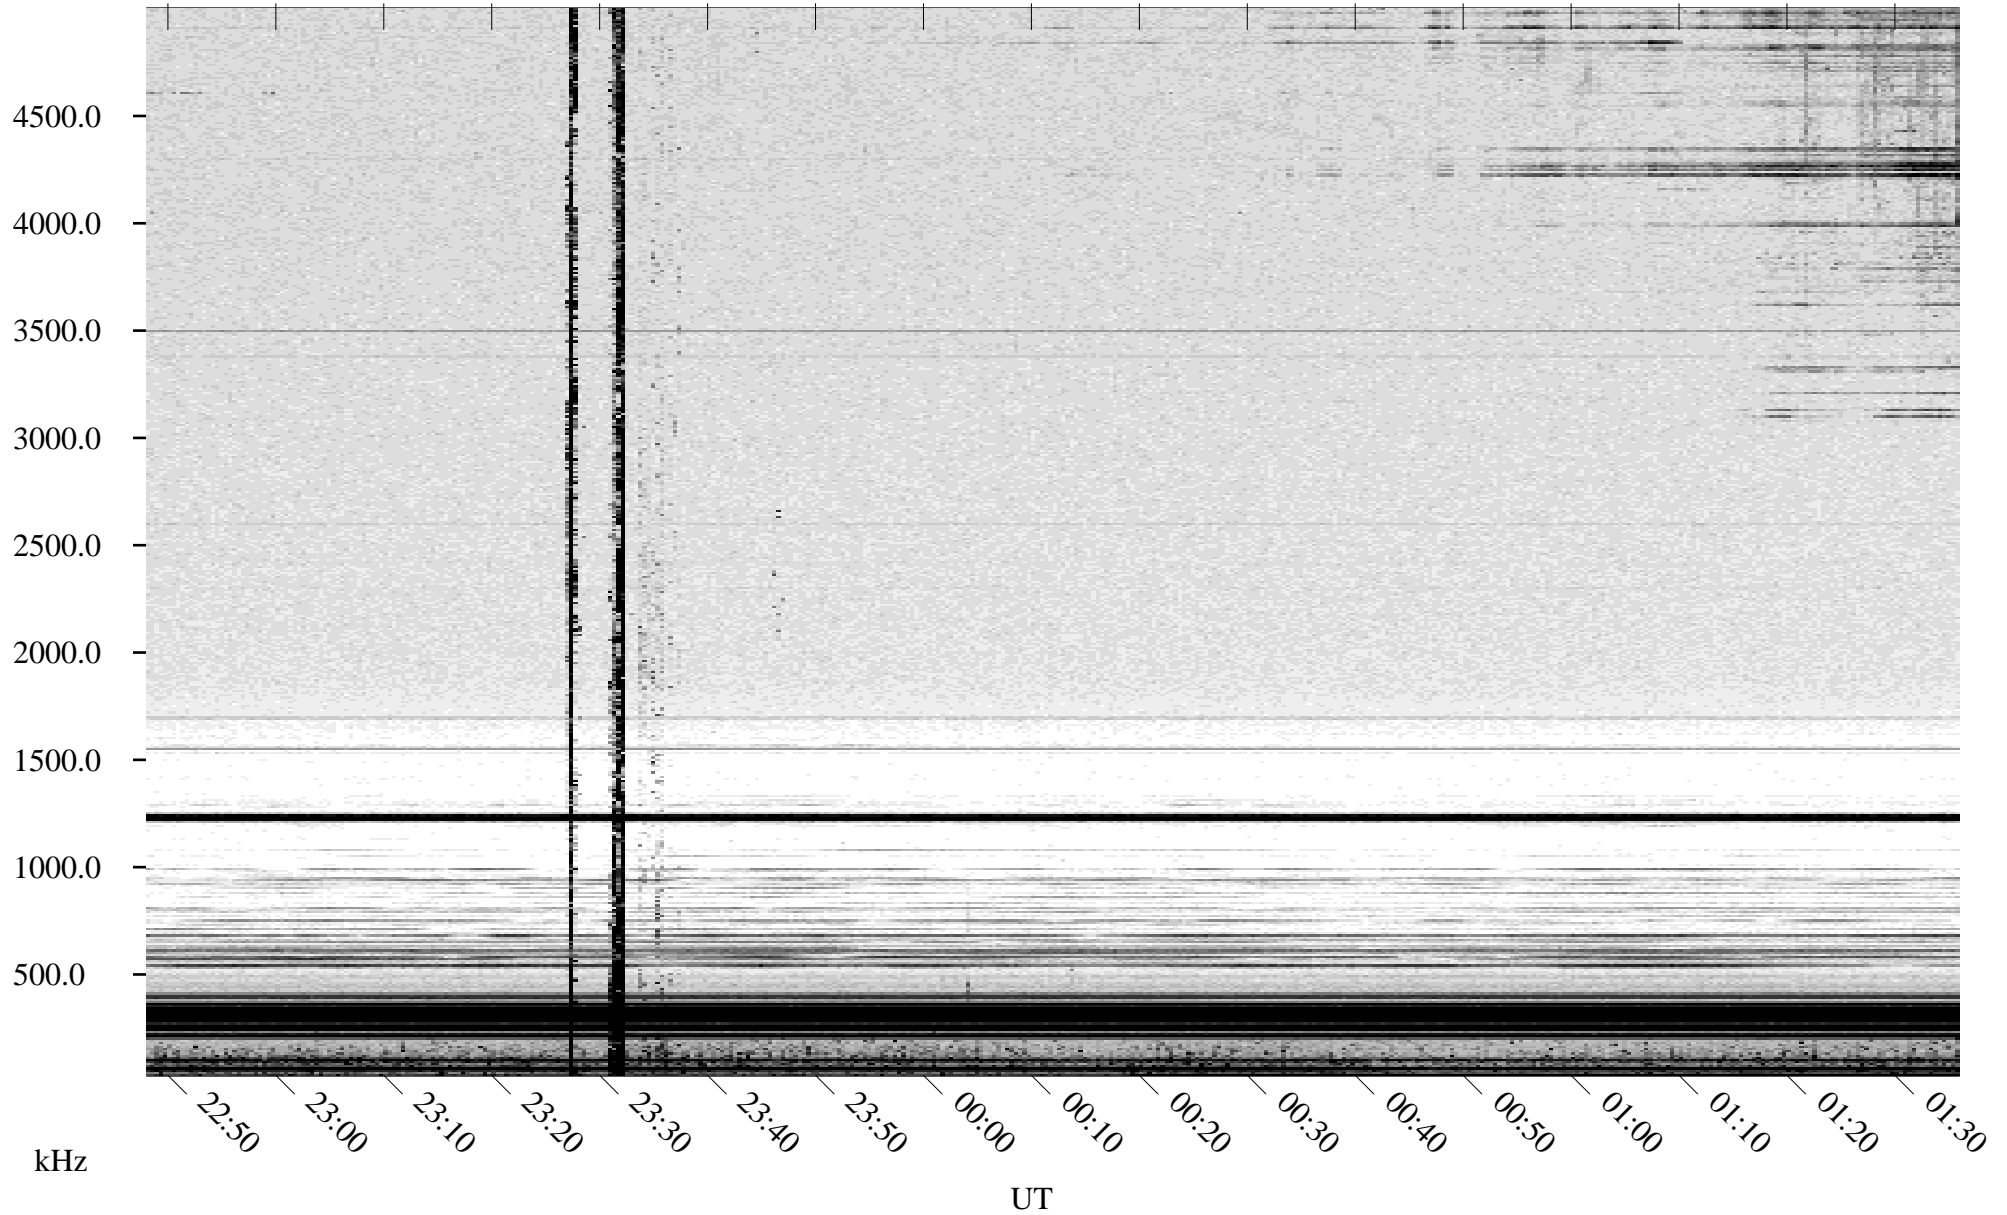

05/14/2003 Churchill, Manitoba

Linear Scale Black = 161 White = 15

ch03134l.r00m max_12

Page 1

05/14/2003 Churchill, Manitoba

Linear Scale Black = 161 White = 15

ch03134l.r00m max_12

Page 2

05/15/2003 Churchill, Manitoba

Linear Scale Black = 161 White = 15

ch03134l.r00m max_12

Page 3

05/15/2003 Churchill, Manitoba

Linear Scale Black = 161 White = 15

ch03134l.r00m max_12

Page 4

05/15/2003 Churchill, Manitoba

Linear Scale Black = 161 White = 15

ch03134l.r00m max_12

Page 5

05/15/2003 Churchill, Manitoba

Linear Scale Black = 161 White = 15

ch03134l.r00m max_12

Page 6

05/15/2003 Churchill, Manitoba

Linear Scale Black = 161 White = 15

ch03134l.r00m max_12

Page 7

05/15/2003 Churchill, Manitoba

Linear Scale Black = 161 White = 15

ch03134l.r00m max_12