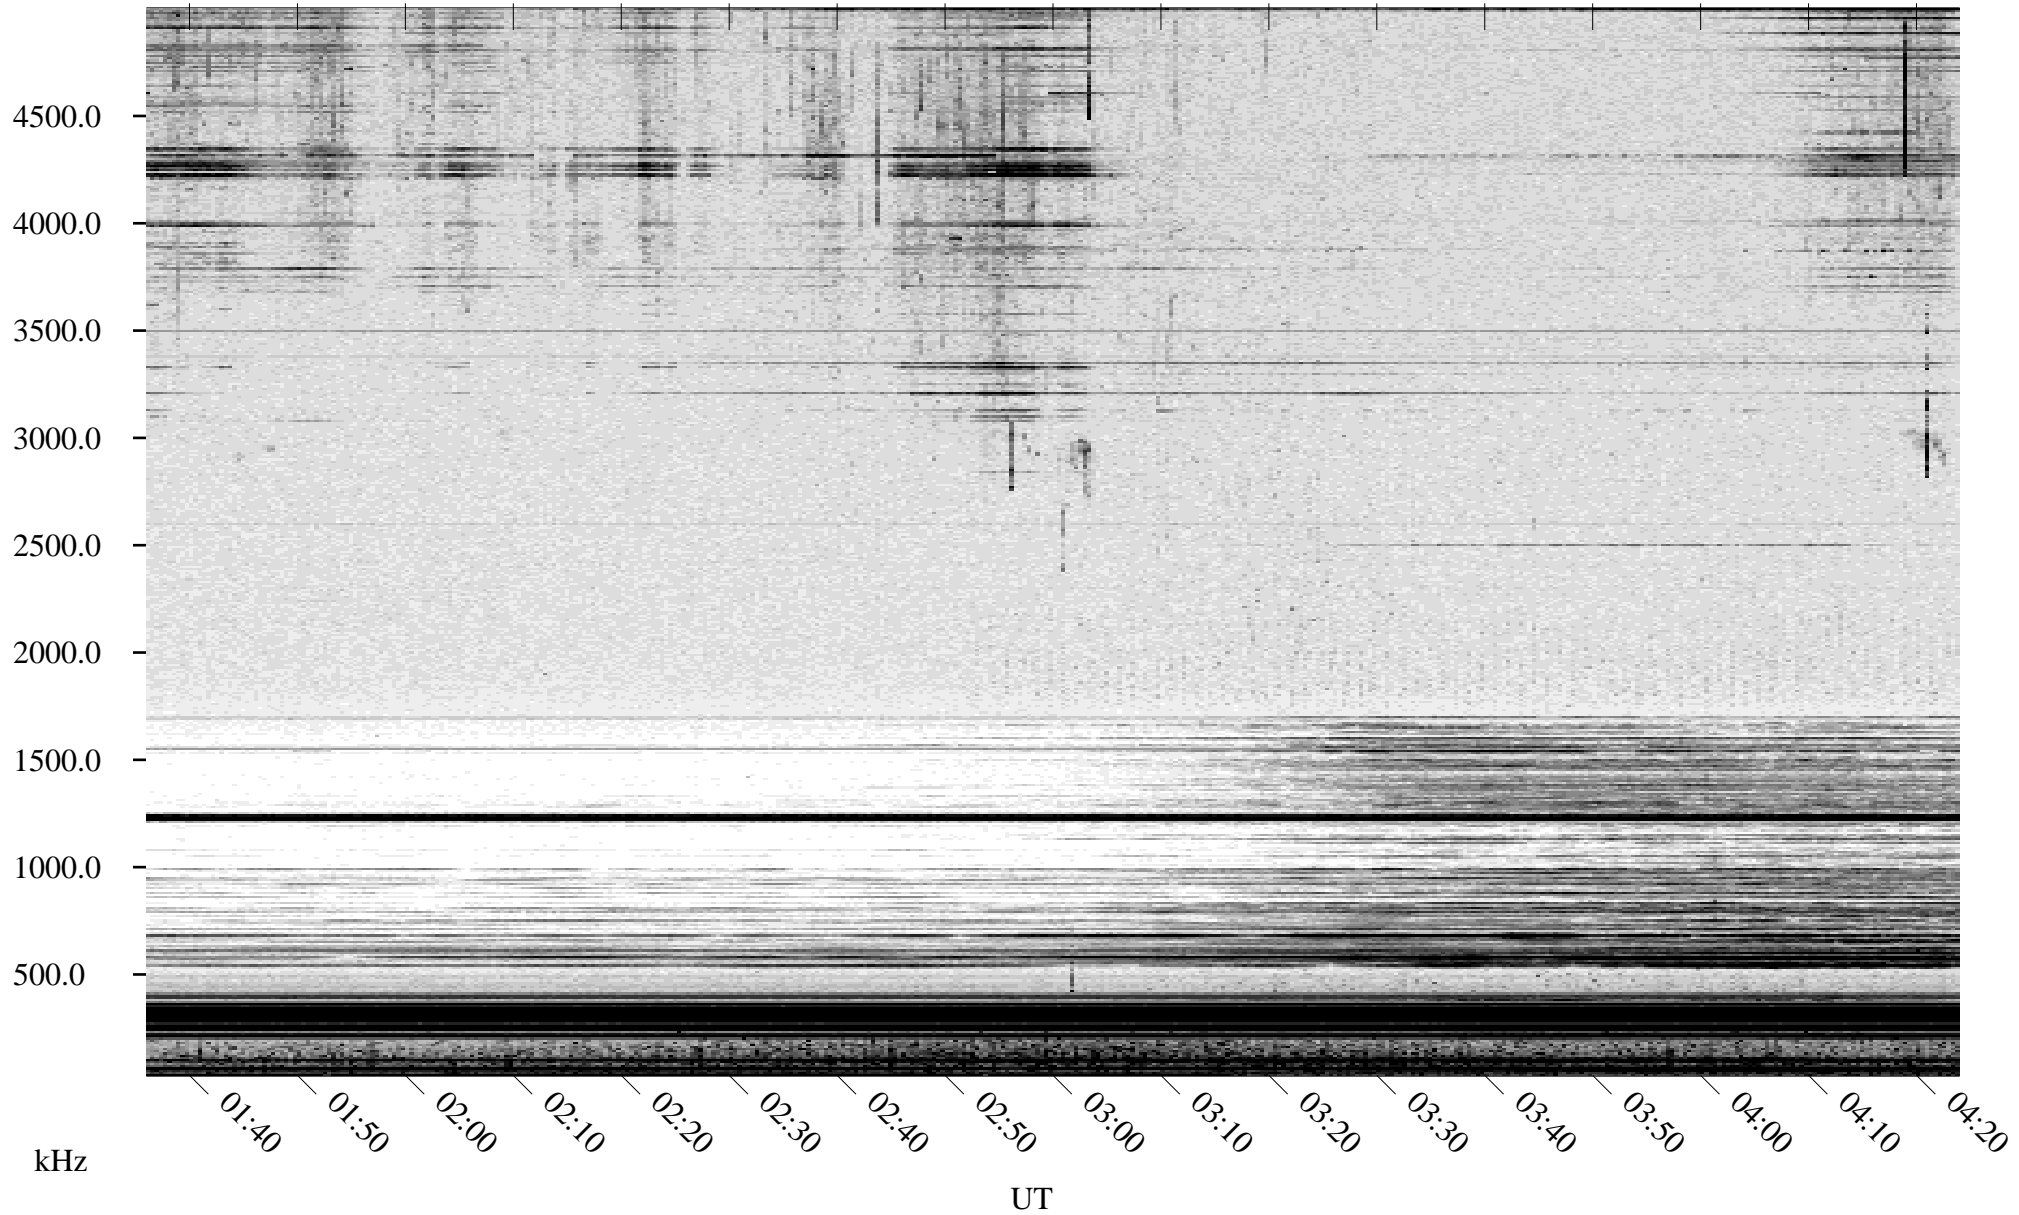

05/14/2003 Churchill, Manitoba

Linear Scale Black = 161 White = 15

ch03134l.r00m max_12

Page 1

05/14/2003 Churchill, Manitoba

Linear Scale Black = 161 White = 15

ch03134l.r00m max_12

Page 2

05/15/2003 Churchill, Manitoba

Linear Scale Black = 161 White = 15

ch03134l.r00m max_12

Page 3

05/15/2003 Churchill, Manitoba

Linear Scale Black = 161 White = 15

ch03134l.r00m max_12

Page 4

05/15/2003 Churchill, Manitoba

Linear Scale Black = 161 White = 15

ch03134l.r00m max_12

Page 5

05/15/2003 Churchill, Manitoba

Linear Scale Black = 161 White = 15

ch03134l.r00m max_12

Page 6

05/15/2003 Churchill, Manitoba

Linear Scale Black = 161 White = 15

ch03134l.r00m max_12

Page 7

05/15/2003 Churchill, Manitoba

Linear Scale Black = 161 White = 15

ch03134l.r00m max_12