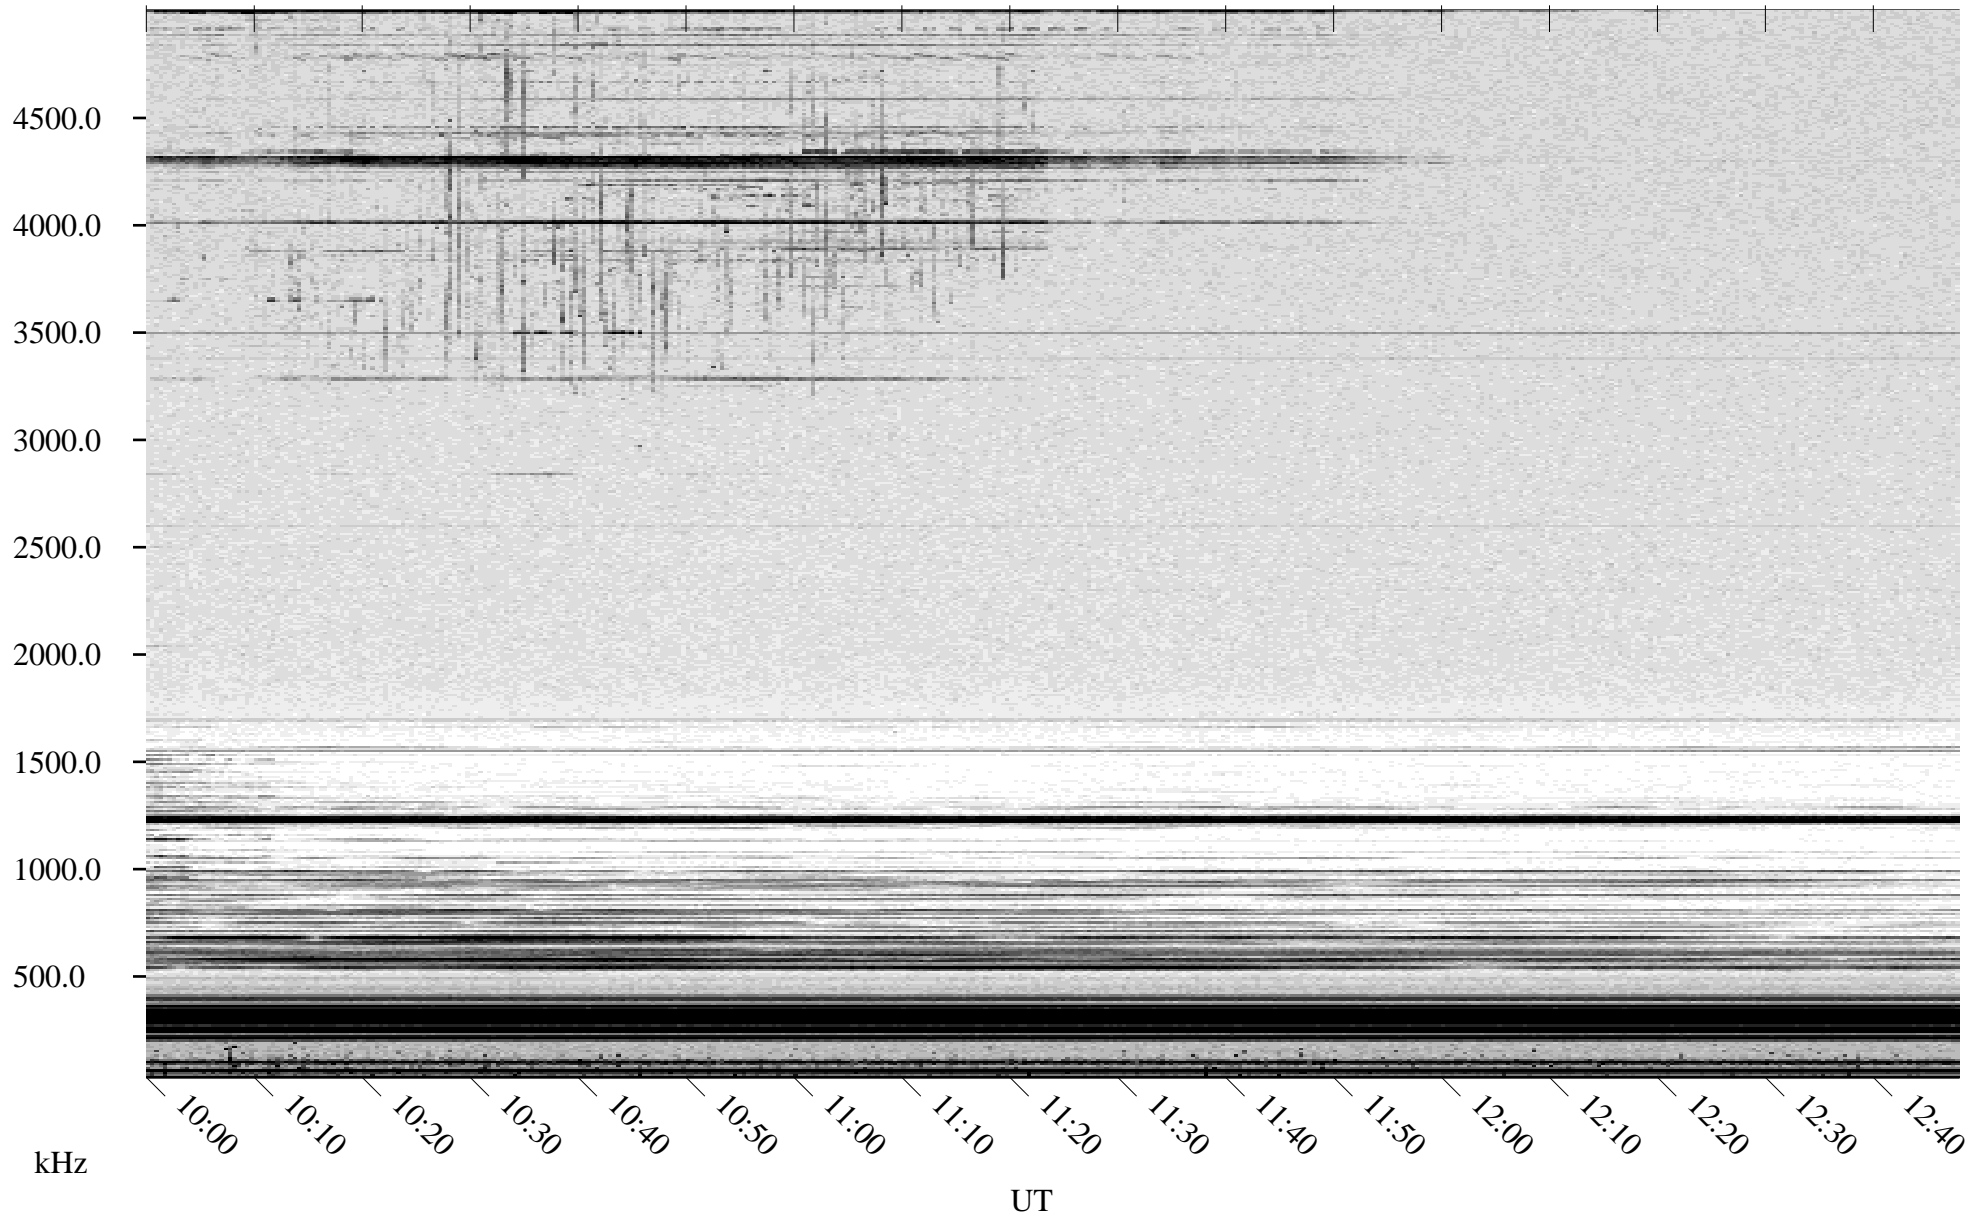

05/14/2003 Churchill, Manitoba

Linear Scale Black = 161 White = 15

ch03134l.r00m max_12

Page 1

05/14/2003 Churchill, Manitoba

Linear Scale Black = 161 White = 15

ch03134l.r00m max_12

Page 2

05/15/2003 Churchill, Manitoba

Linear Scale Black = 161 White = 15

ch03134l.r00m max_12

Page 3

05/15/2003 Churchill, Manitoba

Linear Scale Black = 161 White = 15

ch03134l.r00m max_12

Page 4

05/15/2003 Churchill, Manitoba

Linear Scale Black = 161 White = 15

ch03134l.r00m max_12

Page 5

05/15/2003 Churchill, Manitoba

Linear Scale Black = 161 White = 15

ch03134l.r00m max_12

Page 6

05/15/2003 Churchill, Manitoba

Linear Scale Black = 161 White = 15

ch03134l.r00m max_12

Page 7

05/15/2003 Churchill, Manitoba

Linear Scale Black = 161 White = 15

ch03134l.r00m max_12