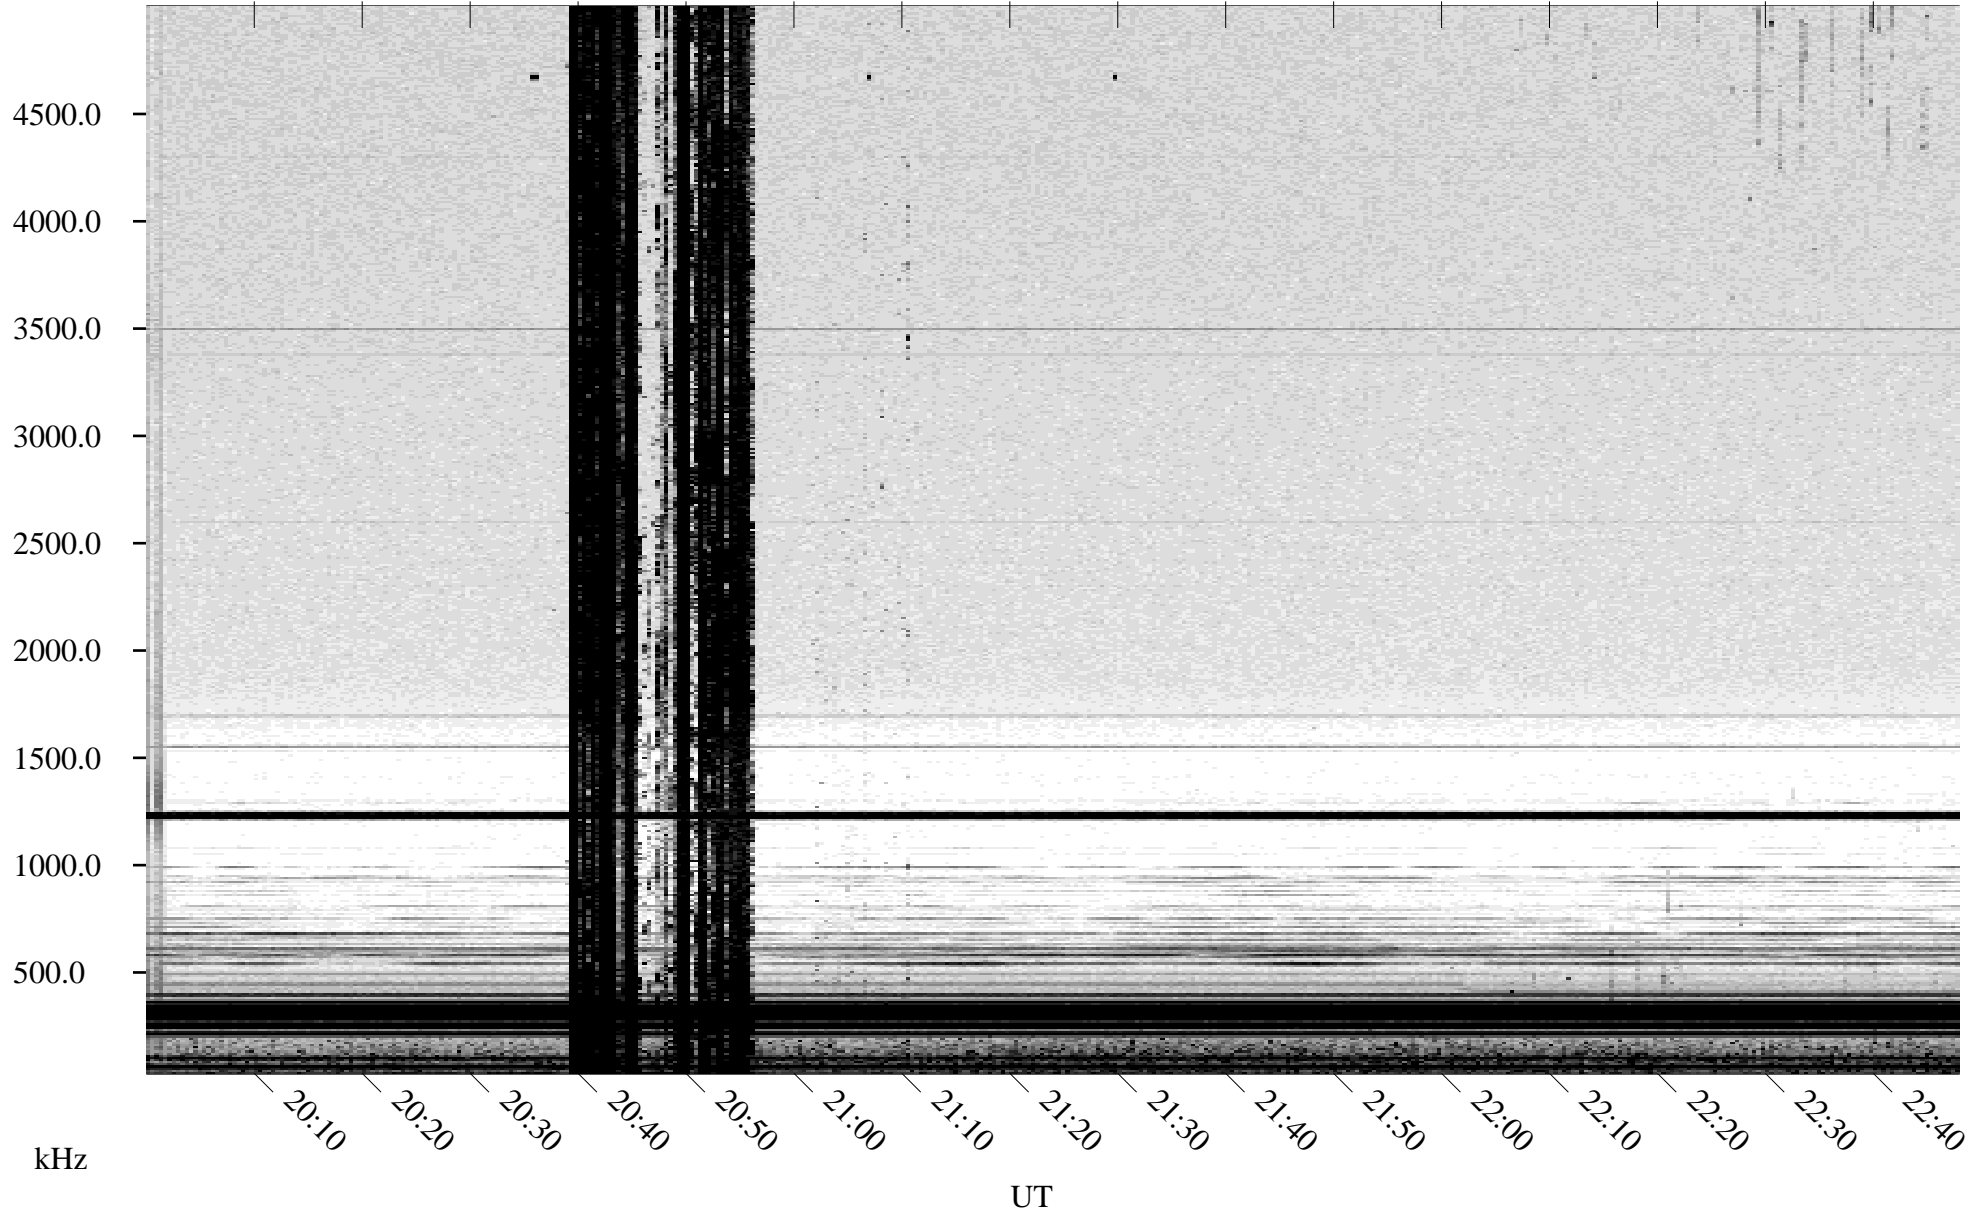

05/15/2003 Churchill, Manitoba

Linear Scale Black = 161 White = 15

ch03135l.r00m max_12

Page 1

05/15/2003 Churchill, Manitoba

Linear Scale Black = 161 White = 15

ch03135l.r00m max_12

Page 2

05/16/2003 Churchill, Manitoba

Linear Scale Black = 161 White = 15

ch031351.r00m max_12

Page 3

05/16/2003 Churchill, Manitoba

Linear Scale Black = 161 White = 15

ch03135l.r00m max_12

Page 4

05/16/2003 Churchill, Manitoba

Linear Scale Black = 161 White = 15

ch03135l.r00m max_12

Page 5

05/16/2003 Churchill, Manitoba

Linear Scale Black = 161 White = 15

ch031351.r00m max_12

Page 6

05/16/2003 Churchill, Manitoba

Linear Scale Black = 161 White = 15

ch03135l.r00m max_12

Page 7

05/16/2003 Churchill, Manitoba

Linear Scale Black = 161 White = 15

ch03135l.r00m max_12

Page 8