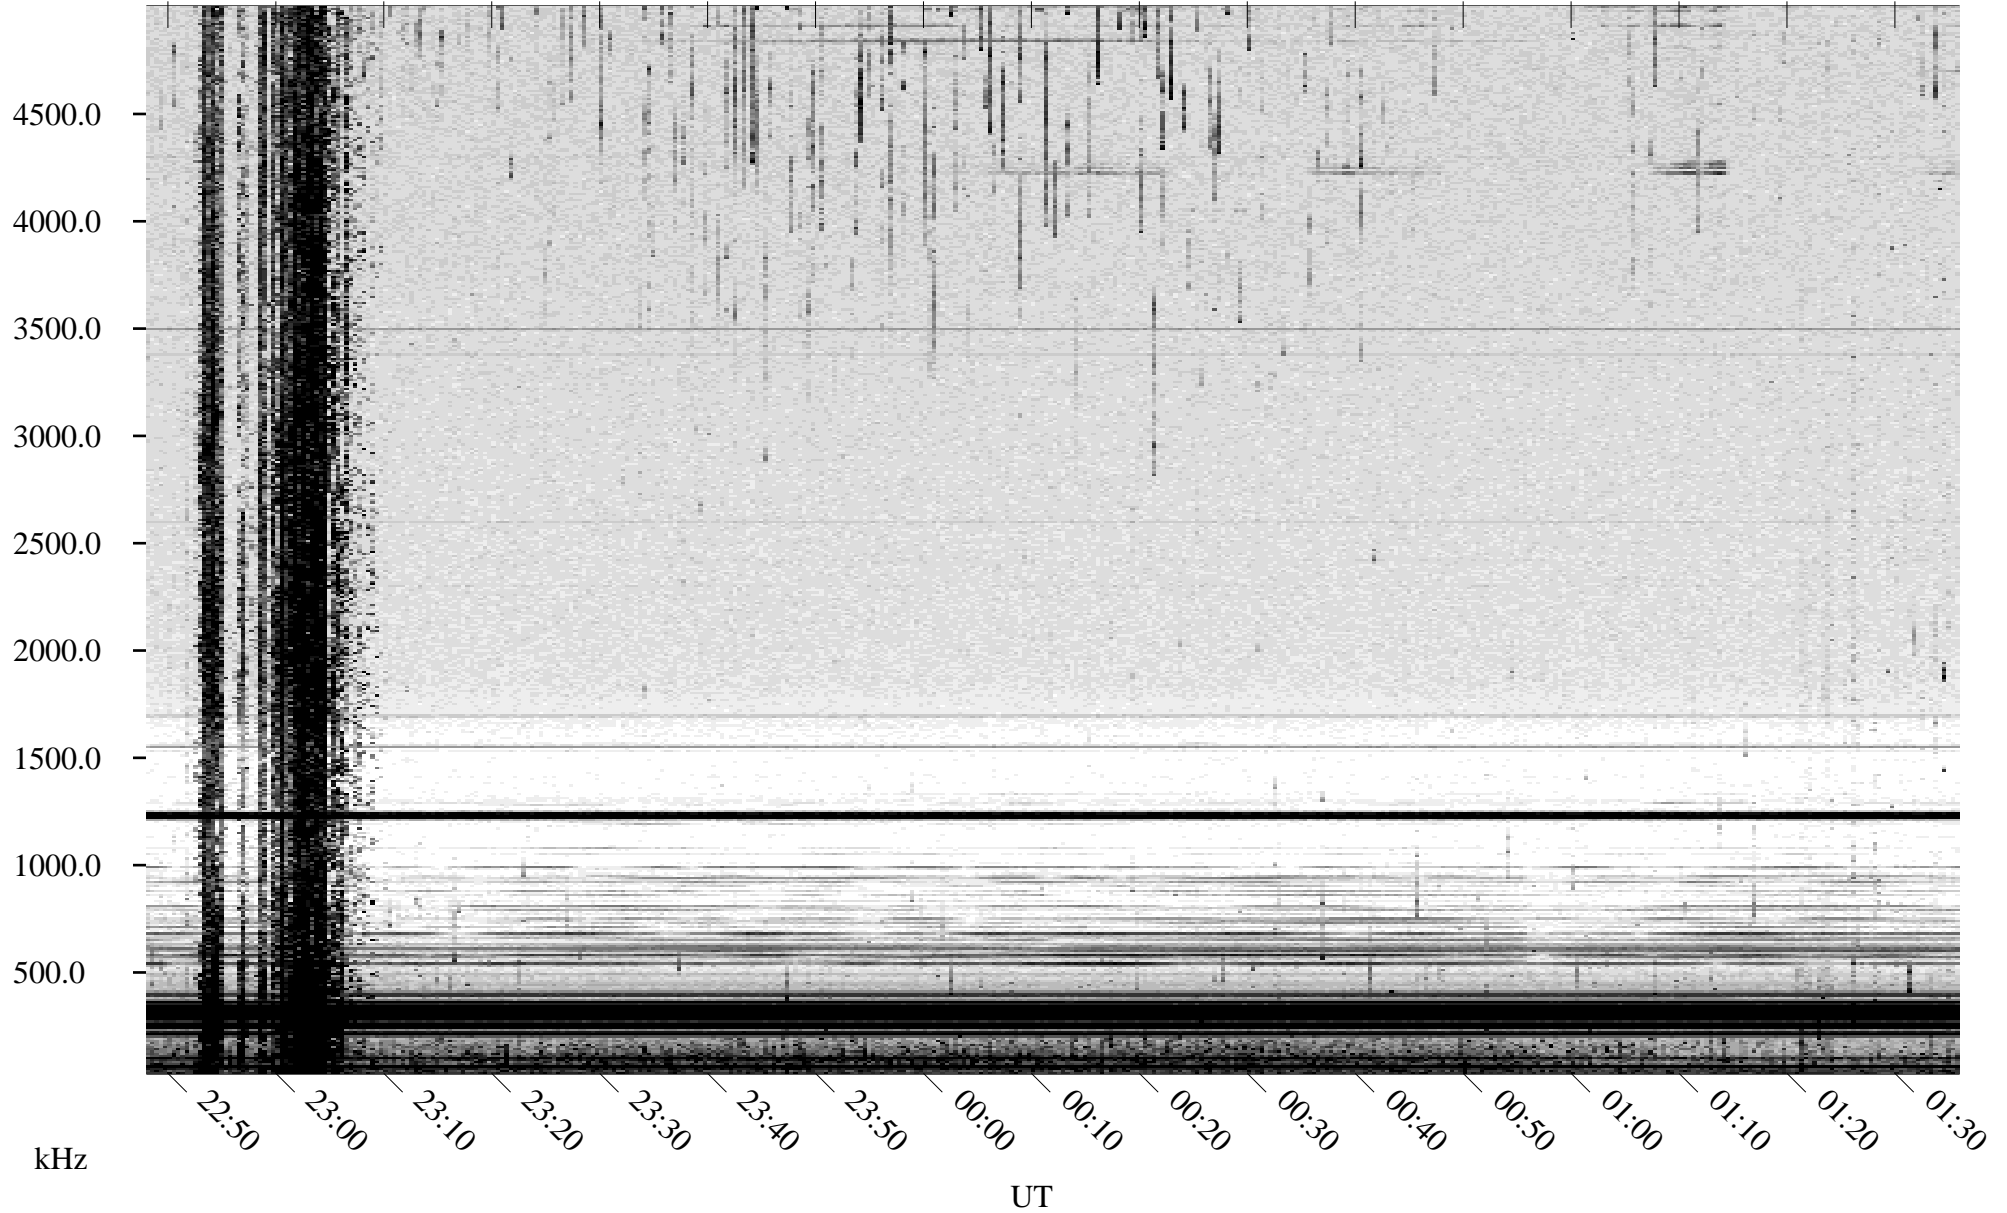

05/15/2003 Churchill, Manitoba

Linear Scale Black = 161 White = 15

ch03135l.r00m max_12

Page 1

05/15/2003 Churchill, Manitoba

Linear Scale Black = 161 White = 15

ch03135l.r00m max_12

Page 2

05/16/2003 Churchill, Manitoba

Linear Scale Black = 161 White = 15

ch031351.r00m max_12

Page 3

05/16/2003 Churchill, Manitoba

Linear Scale Black = 161 White = 15

ch03135l.r00m max_12

Page 4

05/16/2003 Churchill, Manitoba

Linear Scale Black = 161 White = 15

ch03135l.r00m max_12

Page 5

05/16/2003 Churchill, Manitoba

Linear Scale Black = 161 White = 15

ch031351.r00m max_12

Page 6

05/16/2003 Churchill, Manitoba

Linear Scale Black = 161 White = 15

ch03135l.r00m max_12

Page 7

05/16/2003 Churchill, Manitoba

Linear Scale Black = 161 White = 15

ch03135l.r00m max_12

Page 8