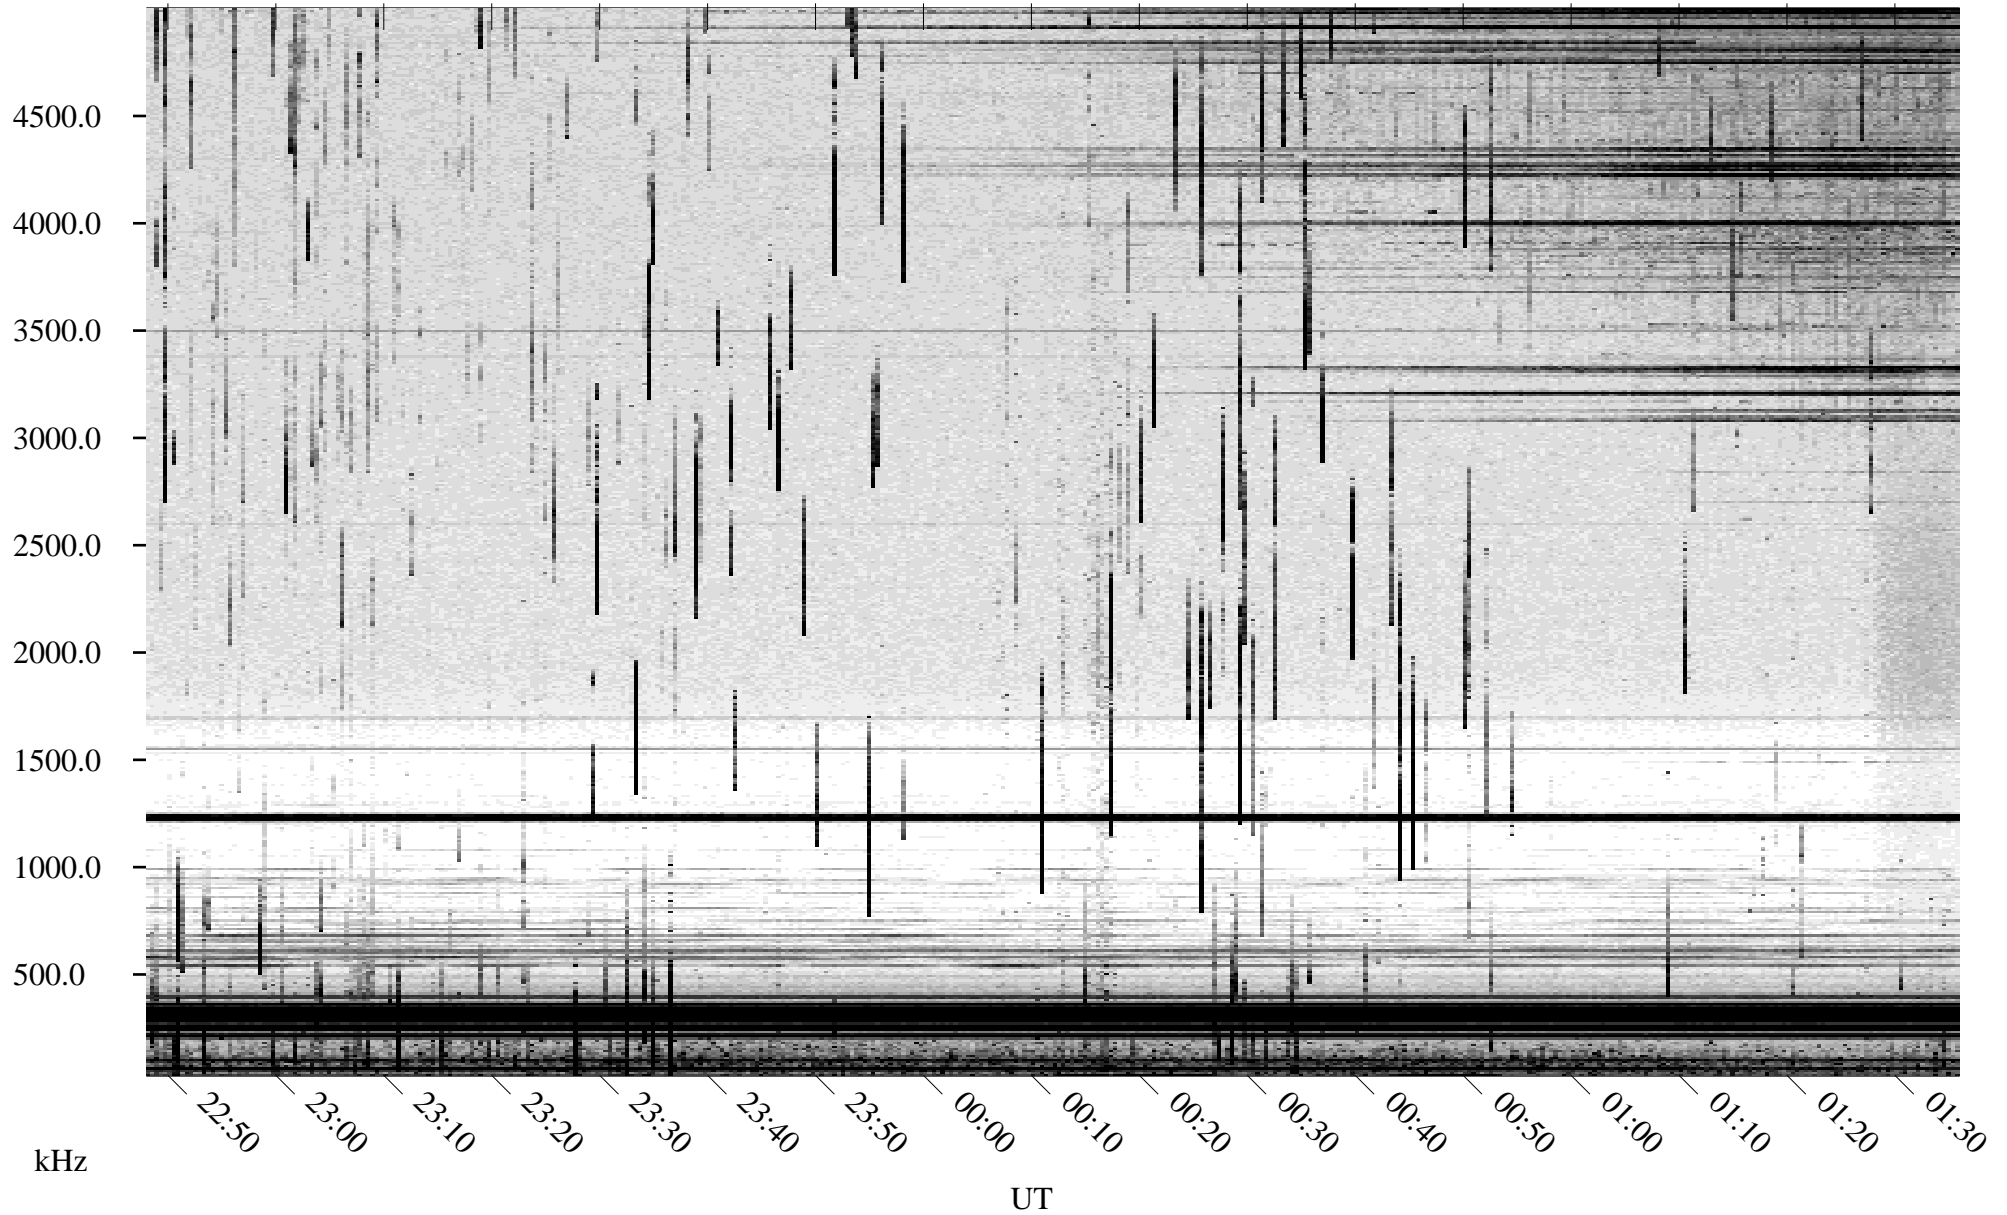

05/17/2003 Churchill, Manitoba

Linear Scale Black = 161 White = 15

ch03137l.r00m max_12

Page 1

05/17/2003 Churchill, Manitoba

Linear Scale Black = 161 White = 15

ch03137l.r00m max_12

Page 2

05/18/2003 Churchill, Manitoba

Linear Scale Black = 161 White = 15

ch03137l.r00m max_12

Page 3

05/18/2003 Churchill, Manitoba

Linear Scale Black = 161 White = 15

ch03137l.r00m max_12

Page 4

05/18/2003 Churchill, Manitoba

Linear Scale Black = 161 White = 15

ch03137l.r00m max_12

Page 5

05/18/2003 Churchill, Manitoba

Linear Scale Black = 161 White = 15

ch03137l.r00m max_12

Page 6

05/18/2003 Churchill, Manitoba

Linear Scale Black = 161 White = 15

ch03137l.r00m max_12

Page 7

05/18/2003 Churchill, Manitoba

Linear Scale Black = 161 White = 15

ch03137l.r00m max_12

Page 8