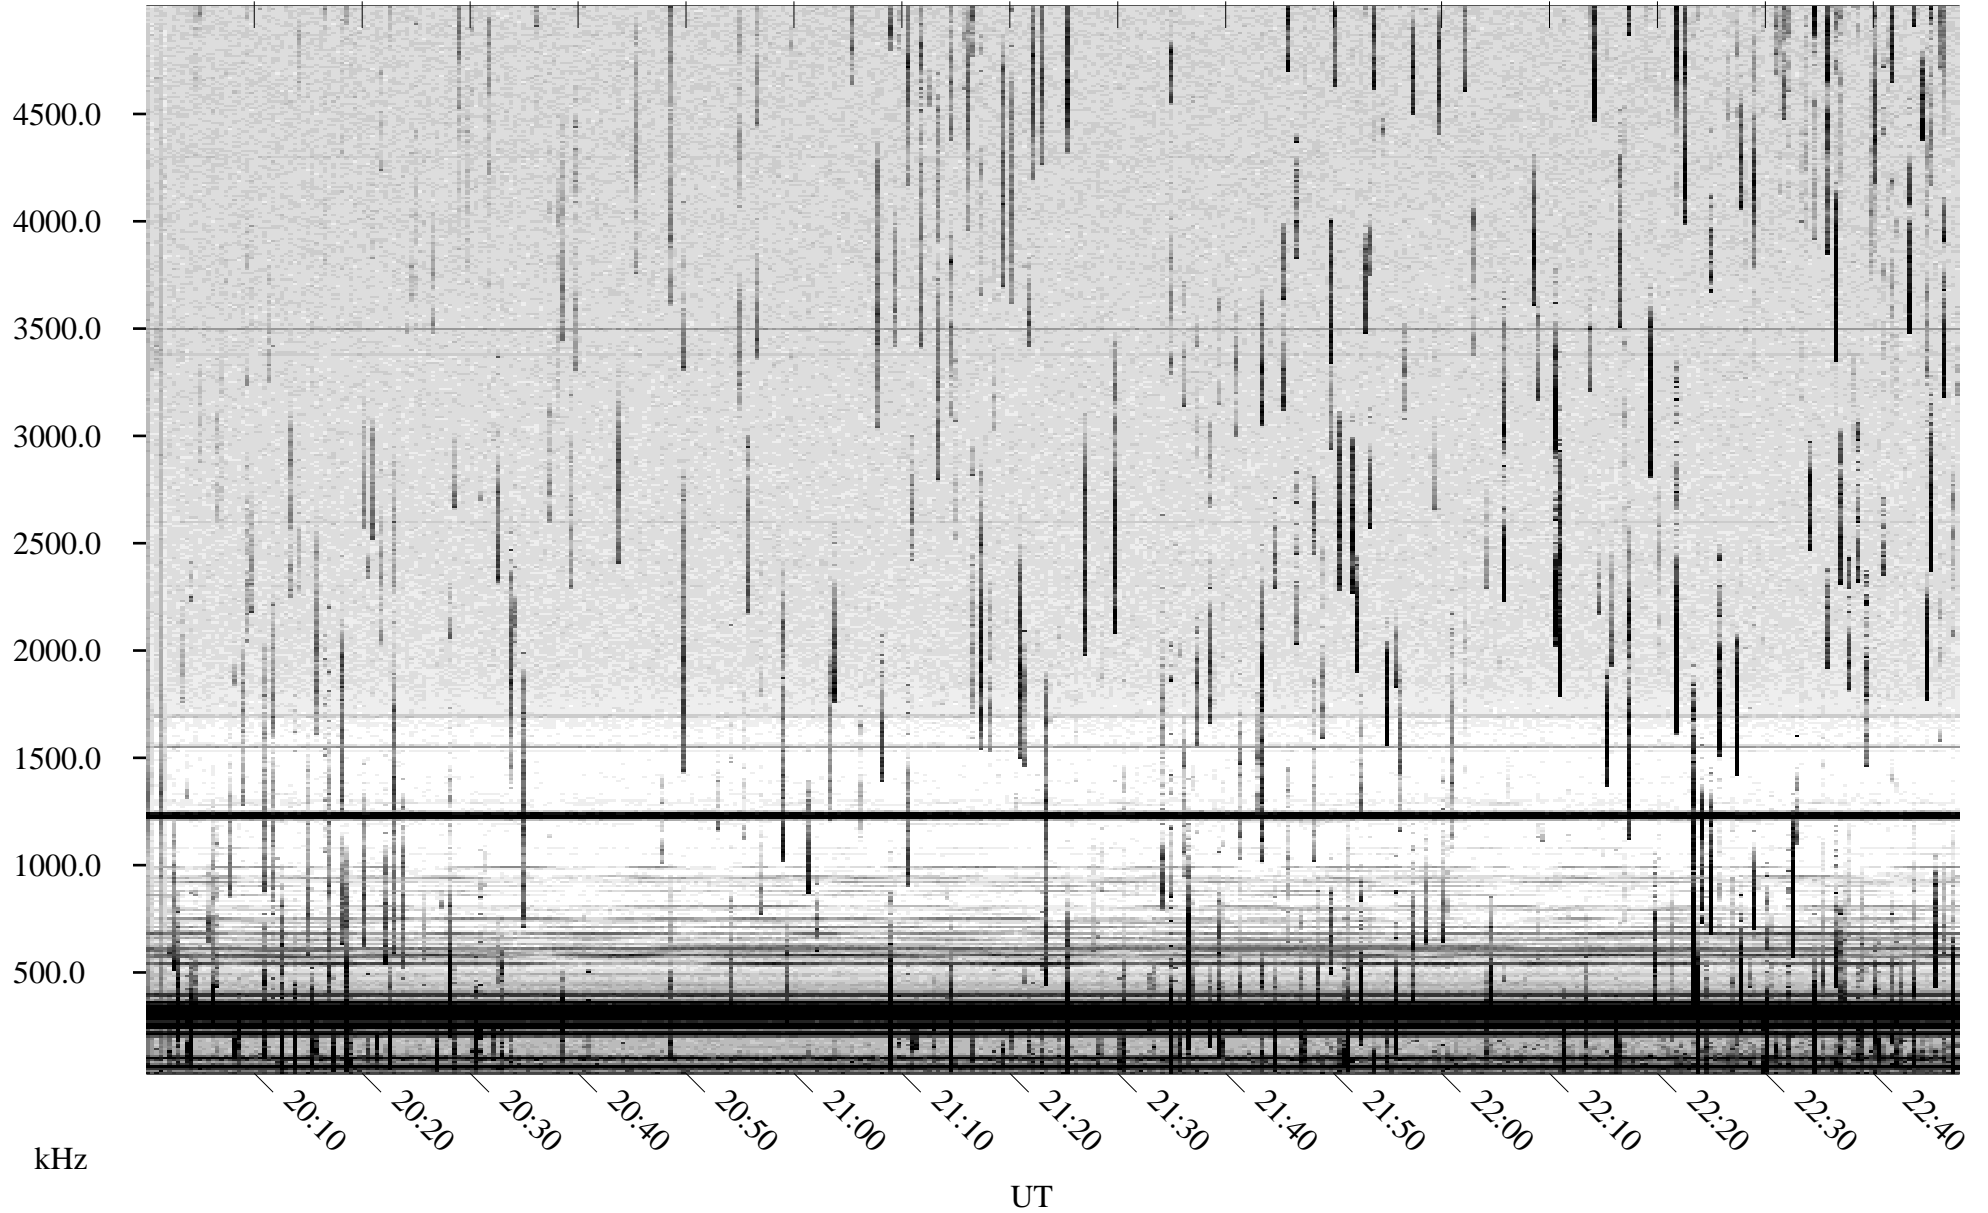

05/17/2003 Churchill, Manitoba

Linear Scale Black = 161 White = 15

ch03137l.r00m max_12

Page 1

05/17/2003 Churchill, Manitoba

Linear Scale Black = 161 White = 15

ch03137l.r00m max_12

Page 2

05/18/2003 Churchill, Manitoba

Linear Scale Black = 161 White = 15

ch03137l.r00m max_12

Page 3

05/18/2003 Churchill, Manitoba

Linear Scale Black = 161 White = 15

ch03137l.r00m max_12

Page 4

05/18/2003 Churchill, Manitoba

Linear Scale Black = 161 White = 15

ch03137l.r00m max_12

Page 5

05/18/2003 Churchill, Manitoba

Linear Scale Black = 161 White = 15

ch03137l.r00m max_12

Page 6

05/18/2003 Churchill, Manitoba

Linear Scale Black = 161 White = 15

ch03137l.r00m max_12

Page 7

05/18/2003 Churchill, Manitoba

Linear Scale Black = 161 White = 15

ch03137l.r00m max_12

Page 8