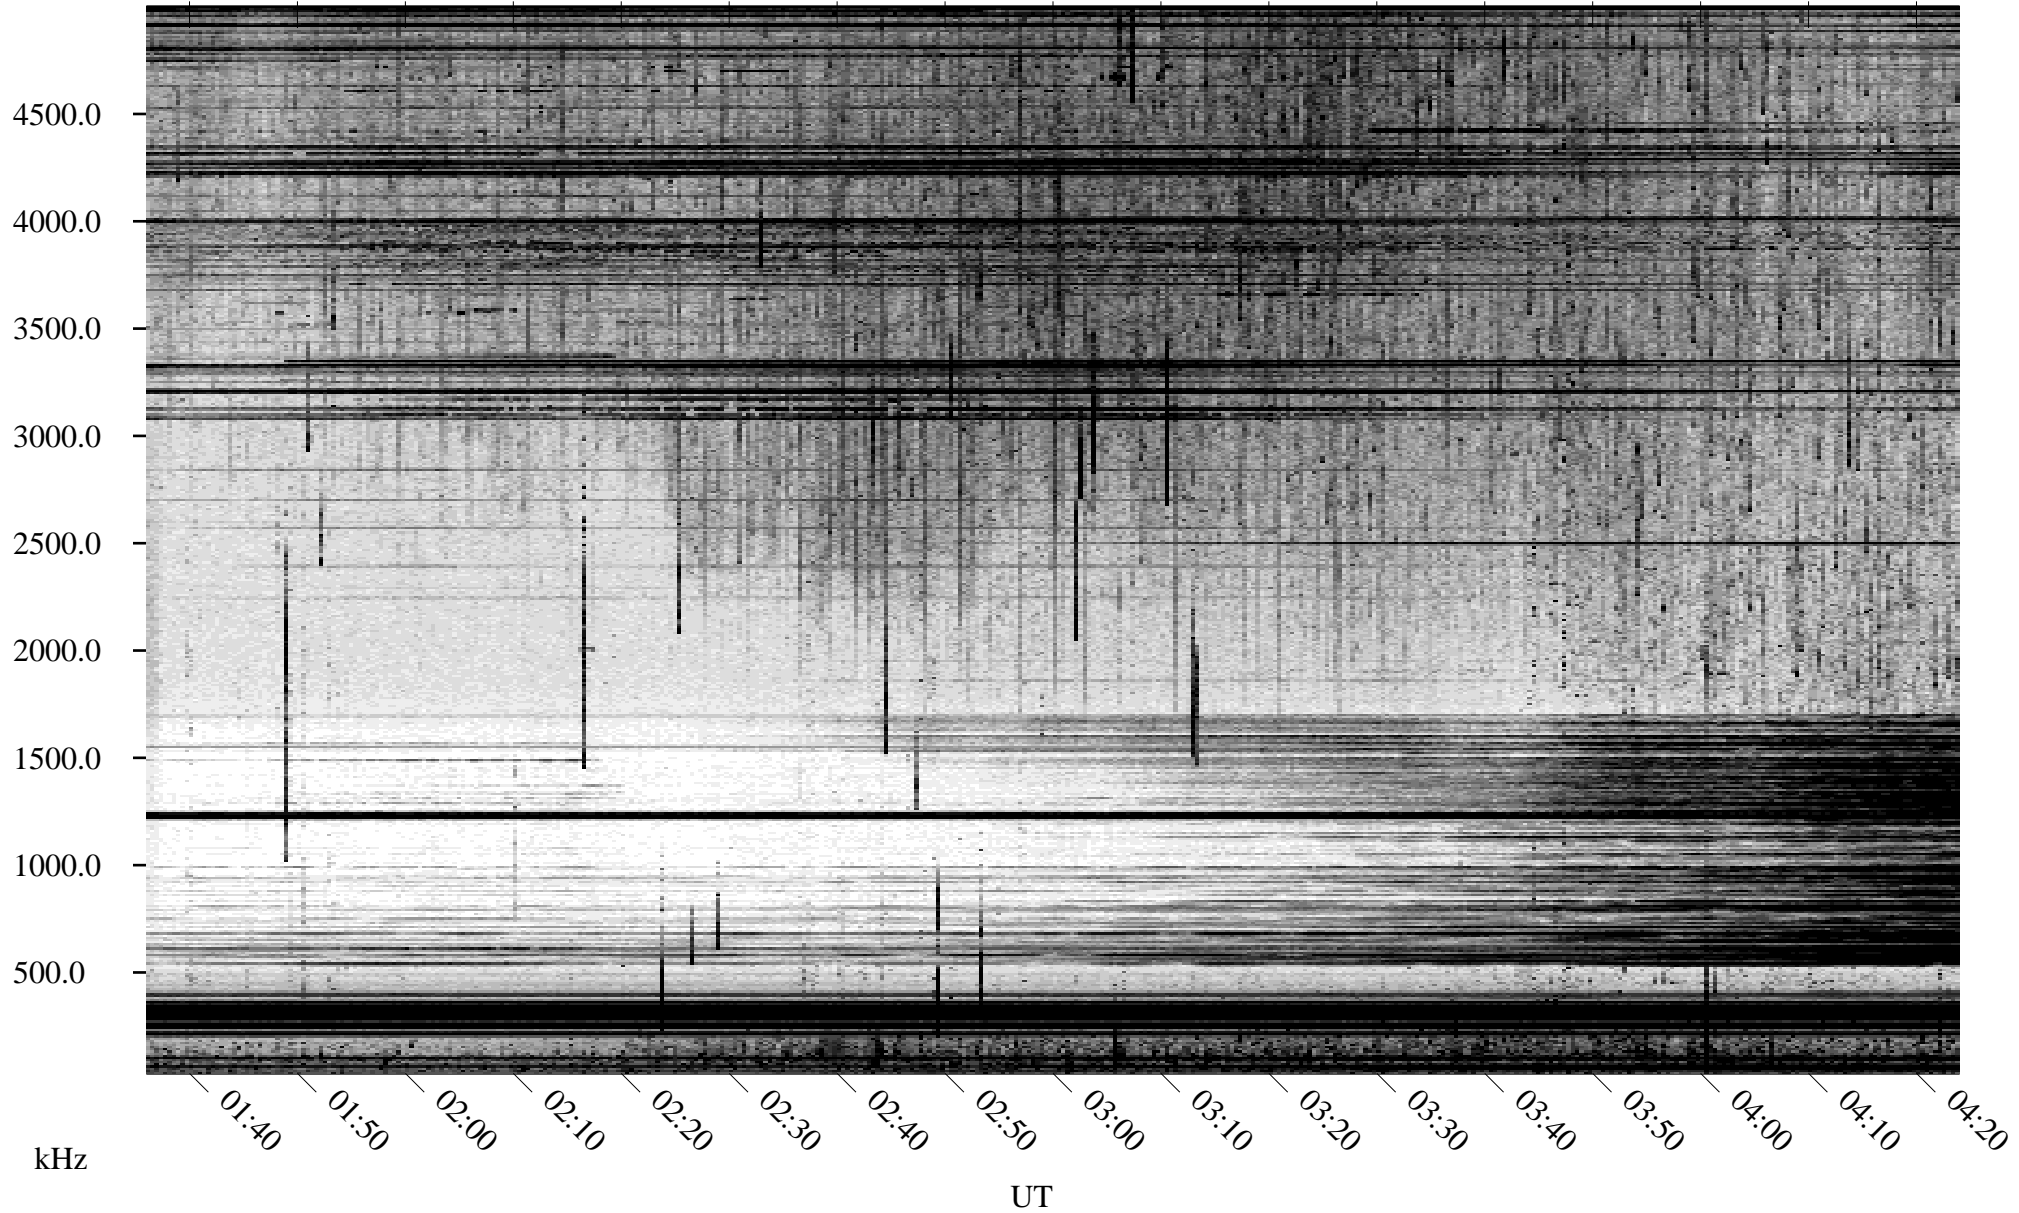

05/17/2003 Churchill, Manitoba

Linear Scale Black = 161 White = 15

ch03137l.r00m max_12

Page 1

05/17/2003 Churchill, Manitoba

Linear Scale Black = 161 White = 15

ch03137l.r00m max_12

Page 2

05/18/2003 Churchill, Manitoba

Linear Scale Black = 161 White = 15

ch03137l.r00m max_12

Page 3

05/18/2003 Churchill, Manitoba

Linear Scale Black = 161 White = 15

ch03137l.r00m max_12

Page 4

05/18/2003 Churchill, Manitoba

Linear Scale Black = 161 White = 15

ch03137l.r00m max_12

Page 5

05/18/2003 Churchill, Manitoba

Linear Scale Black = 161 White = 15

ch03137l.r00m max_12

Page 6

05/18/2003 Churchill, Manitoba

Linear Scale Black = 161 White = 15

ch03137l.r00m max_12

Page 7

05/18/2003 Churchill, Manitoba

Linear Scale Black = 161 White = 15

ch03137l.r00m max_12

Page 8