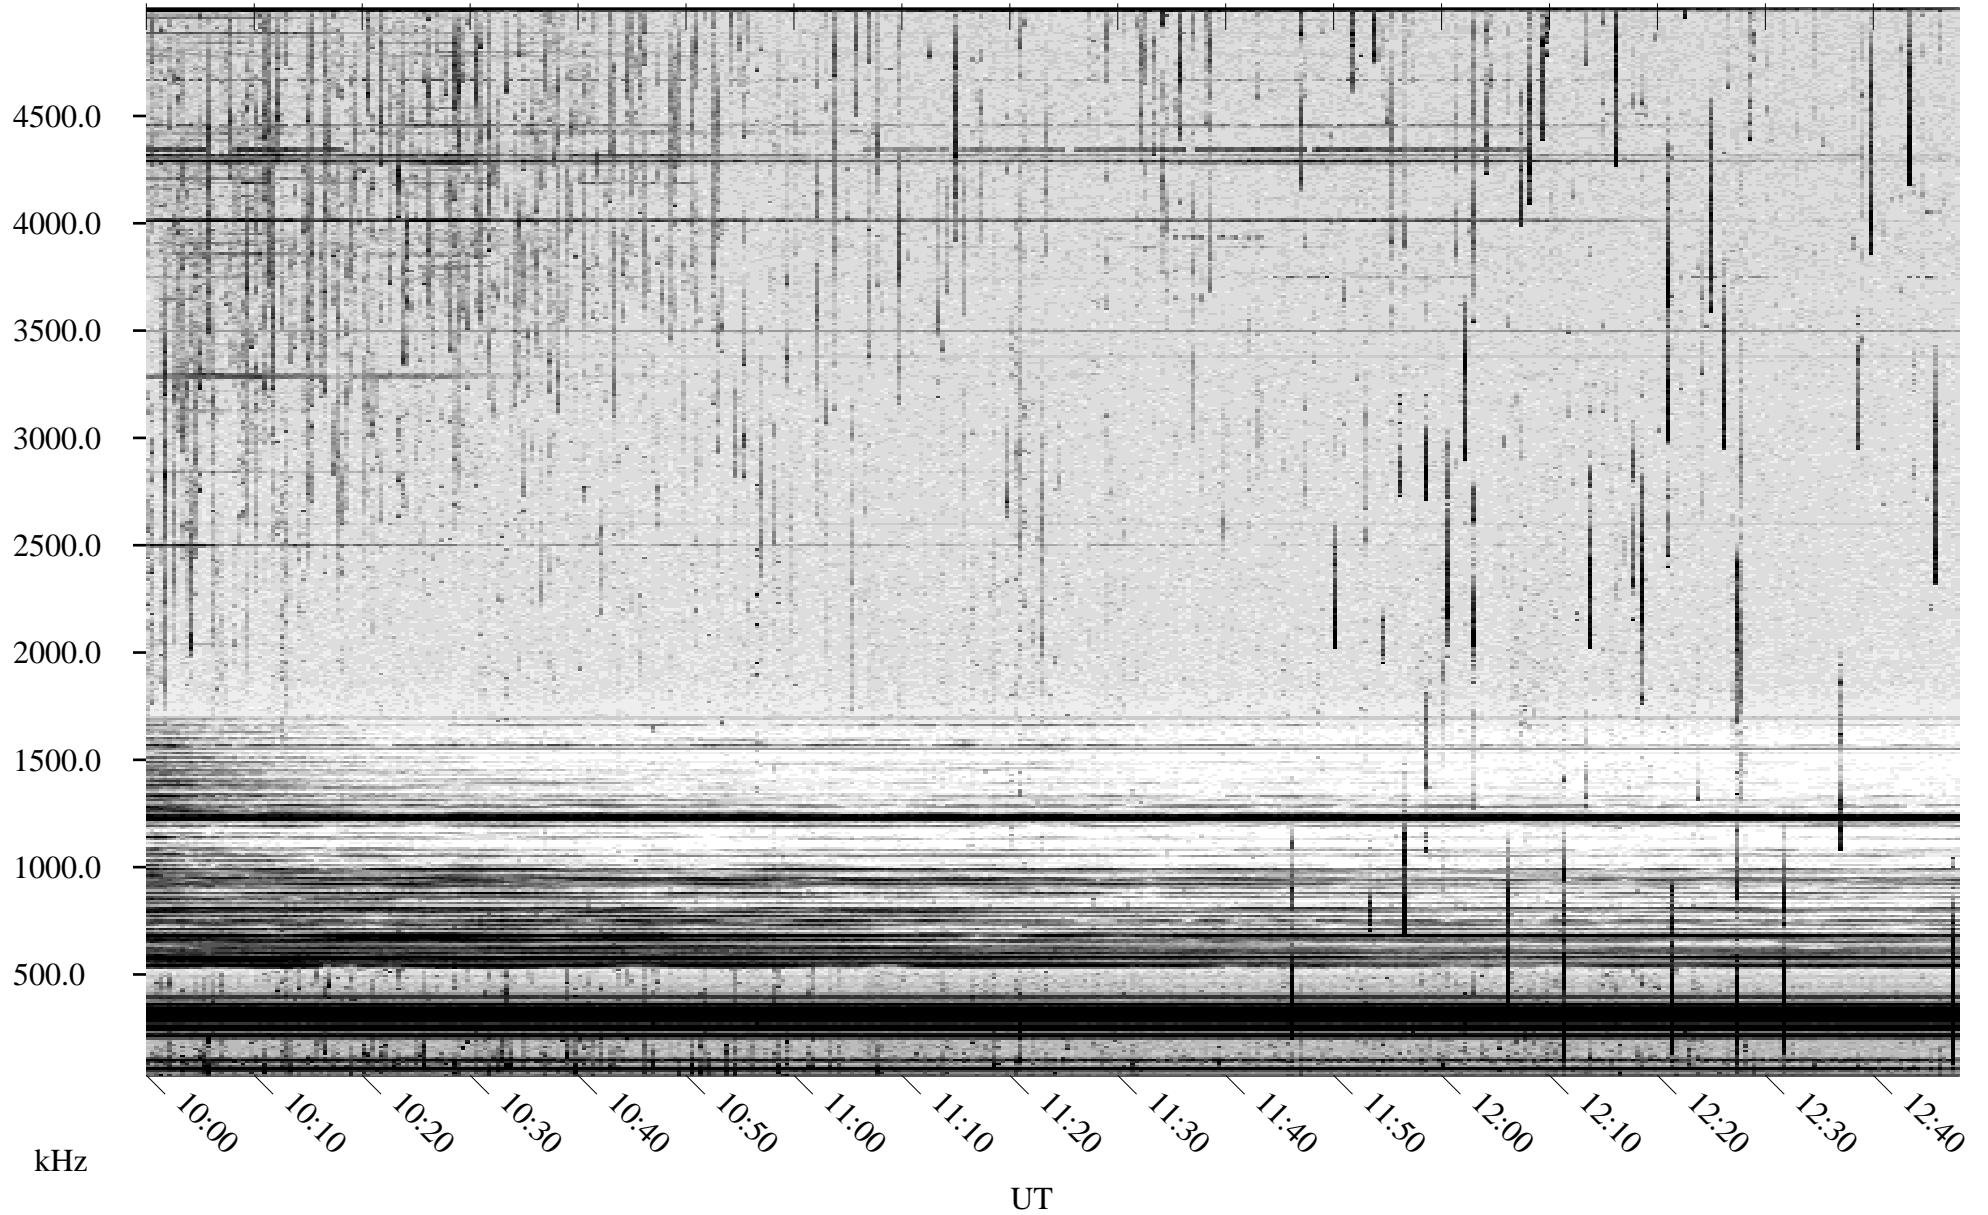

05/17/2003 Churchill, Manitoba

Linear Scale Black = 161 White = 15

ch03137l.r00m max_12

Page 1

05/17/2003 Churchill, Manitoba

Linear Scale Black = 161 White = 15

ch03137l.r00m max_12

Page 2

05/18/2003 Churchill, Manitoba

Linear Scale Black = 161 White = 15

ch03137l.r00m max_12

Page 3

05/18/2003 Churchill, Manitoba

Linear Scale Black = 161 White = 15

ch03137l.r00m max_12

Page 4

05/18/2003 Churchill, Manitoba

Linear Scale Black = 161 White = 15

ch03137l.r00m max_12

Page 5

05/18/2003 Churchill, Manitoba

Linear Scale Black = 161 White = 15

ch03137l.r00m max_12

Page 6

05/18/2003 Churchill, Manitoba

Linear Scale Black = 161 White = 15

ch03137l.r00m max_12

Page 7

05/18/2003 Churchill, Manitoba

Linear Scale Black = 161 White = 15

ch03137l.r00m max_12

Page 8