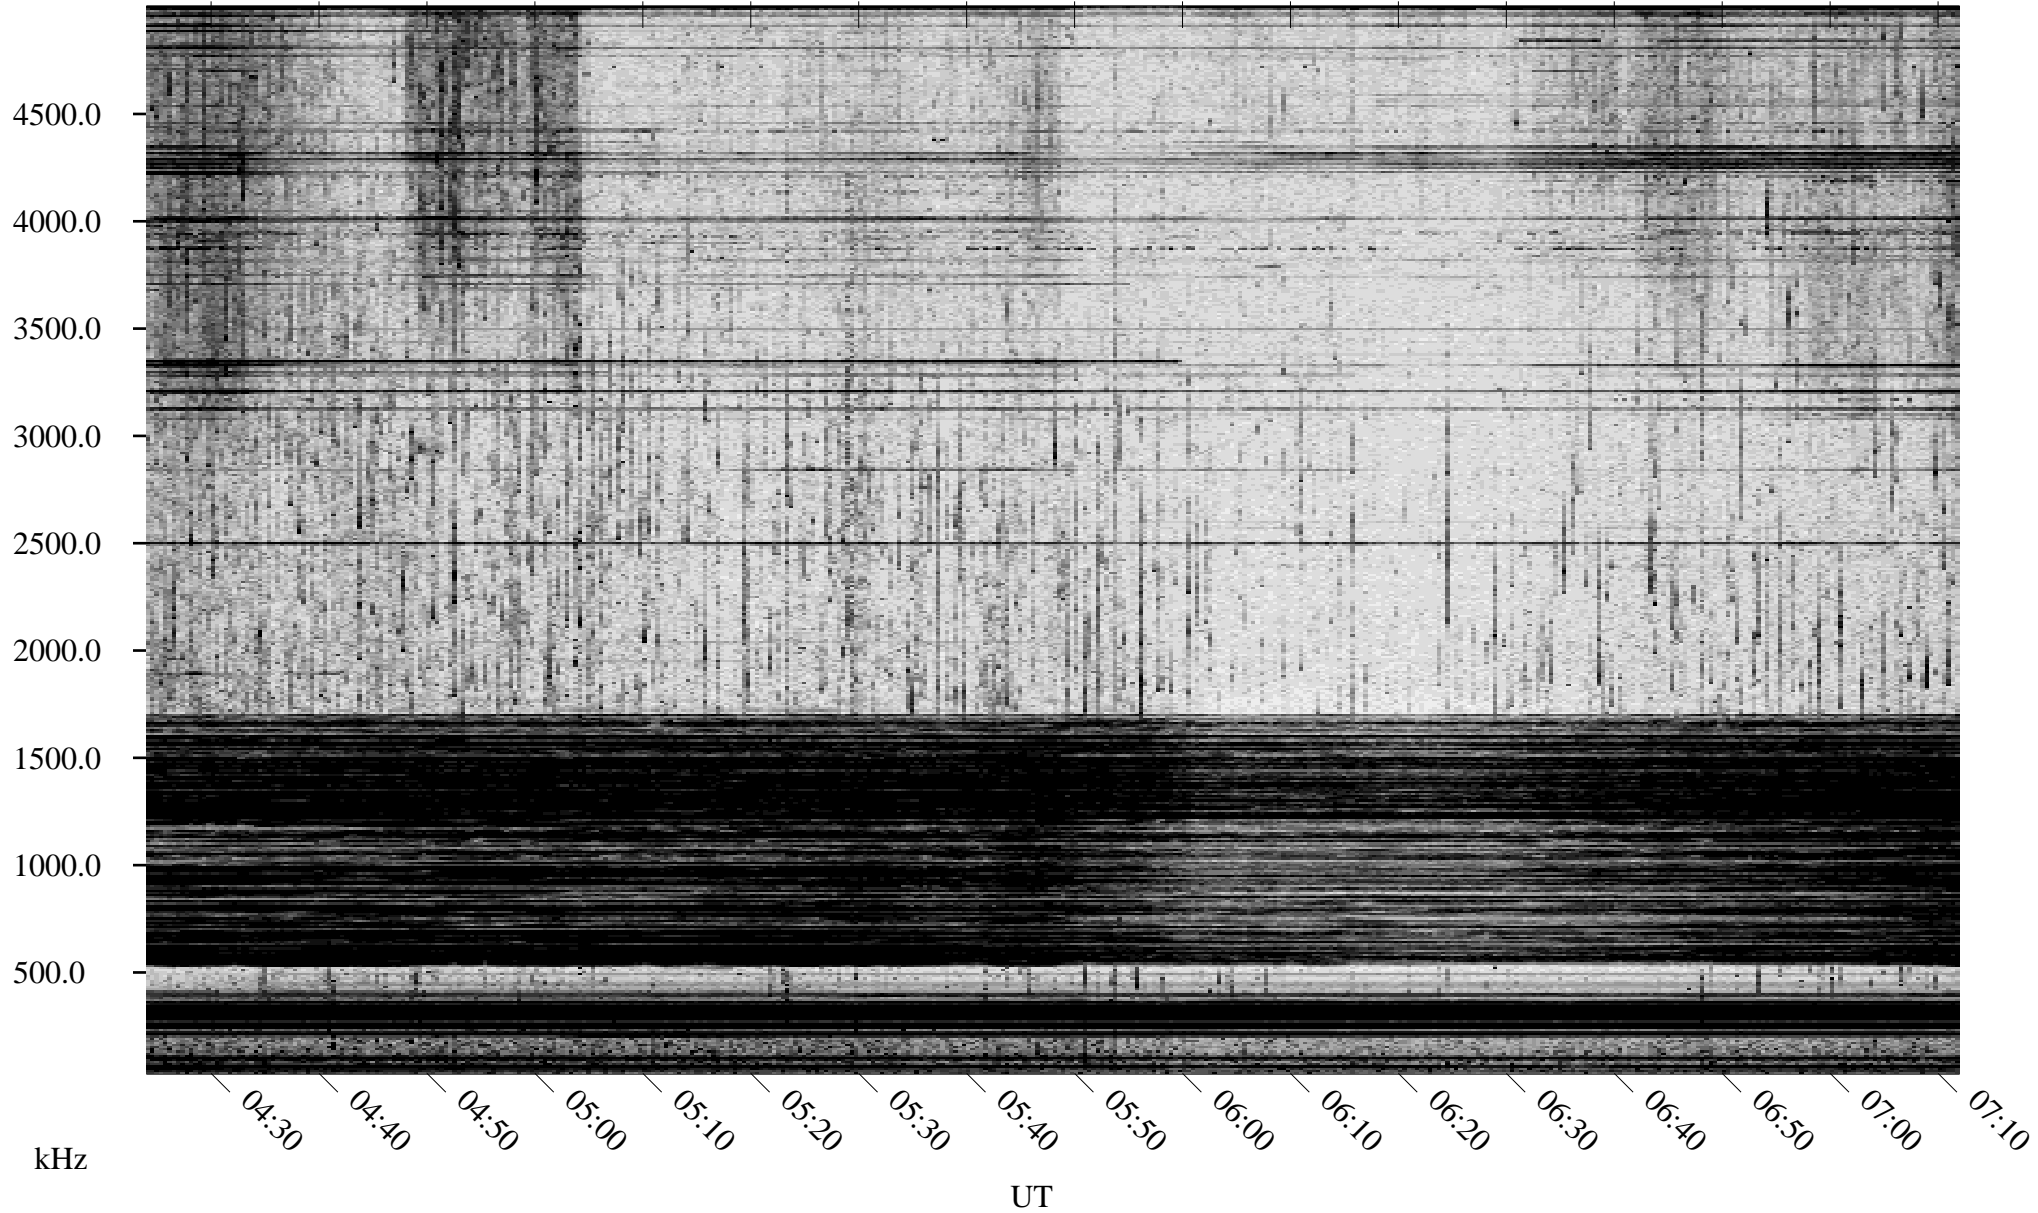

05/17/2003 Churchill, Manitoba

Linear Scale Black = 161 White = 15

ch03137l.r00m max_12

Page 1

05/17/2003 Churchill, Manitoba

Linear Scale Black = 161 White = 15

ch03137l.r00m max_12

Page 2

05/18/2003 Churchill, Manitoba

Linear Scale Black = 161 White = 15

ch03137l.r00m max_12

Page 3

05/18/2003 Churchill, Manitoba

Linear Scale Black = 161 White = 15

ch03137l.r00m max_12

Page 4

05/18/2003 Churchill, Manitoba

Linear Scale Black = 161 White = 15

ch03137l.r00m max_12

Page 5

05/18/2003 Churchill, Manitoba

Linear Scale Black = 161 White = 15

ch03137l.r00m max_12

Page 6

05/18/2003 Churchill, Manitoba

Linear Scale Black = 161 White = 15

ch03137l.r00m max_12

Page 7

05/18/2003 Churchill, Manitoba

Linear Scale Black = 161 White = 15

ch03137l.r00m max_12

Page 8