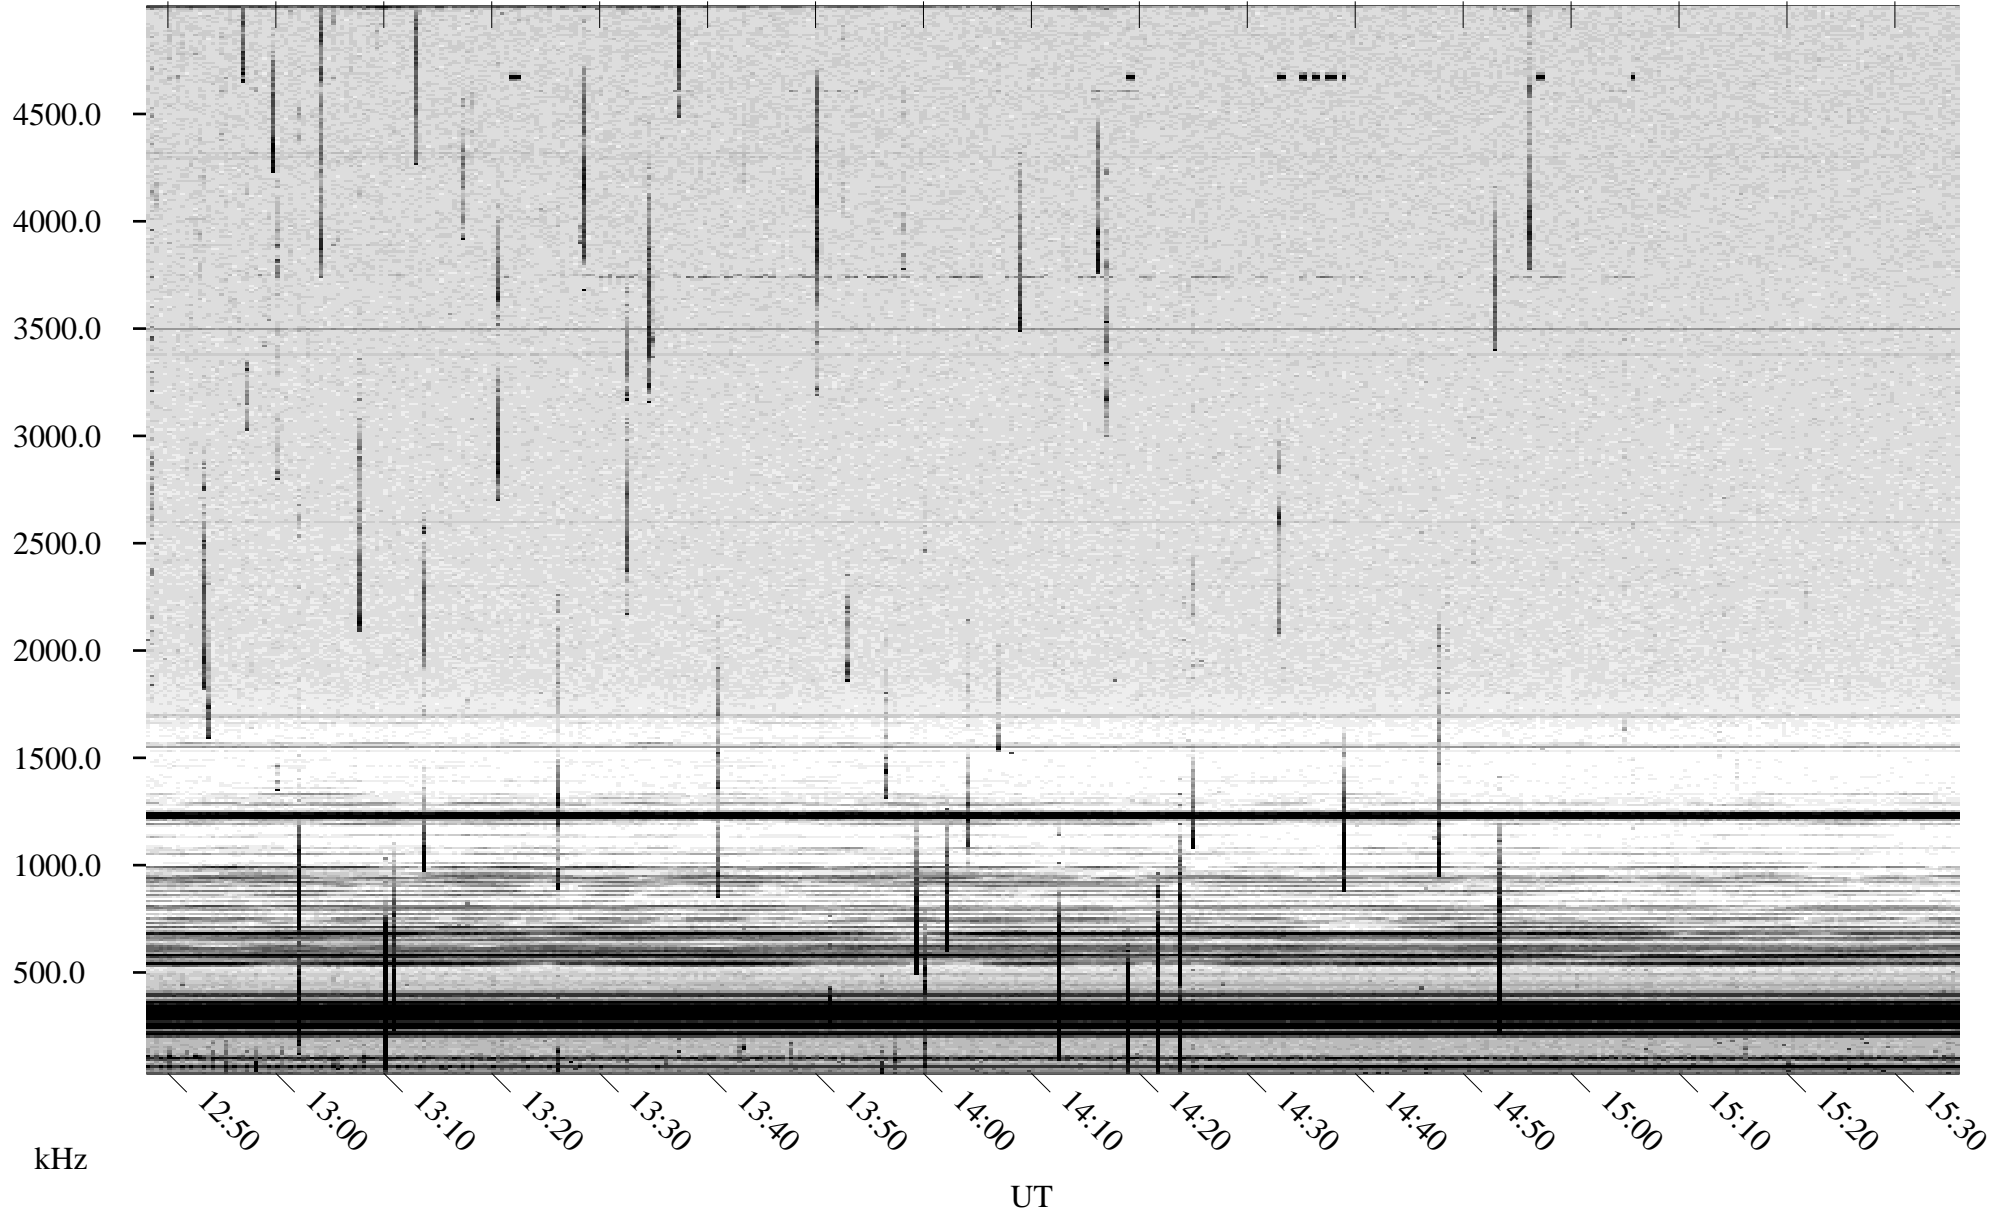

05/17/2003 Churchill, Manitoba

Linear Scale Black = 161 White = 15

ch03137l.r00m max_12

Page 1

05/17/2003 Churchill, Manitoba

Linear Scale Black = 161 White = 15

ch03137l.r00m max_12

Page 2

05/18/2003 Churchill, Manitoba

Linear Scale Black = 161 White = 15

ch03137l.r00m max_12

Page 3

05/18/2003 Churchill, Manitoba

Linear Scale Black = 161 White = 15

ch03137l.r00m max_12

Page 4

05/18/2003 Churchill, Manitoba

Linear Scale Black = 161 White = 15

ch03137l.r00m max_12

Page 5

05/18/2003 Churchill, Manitoba

Linear Scale Black = 161 White = 15

ch03137l.r00m max_12

Page 6

05/18/2003 Churchill, Manitoba

Linear Scale Black = 161 White = 15

ch03137l.r00m max_12

Page 7

05/18/2003 Churchill, Manitoba

Linear Scale Black = 161 White = 15

ch03137l.r00m max_12

Page 8