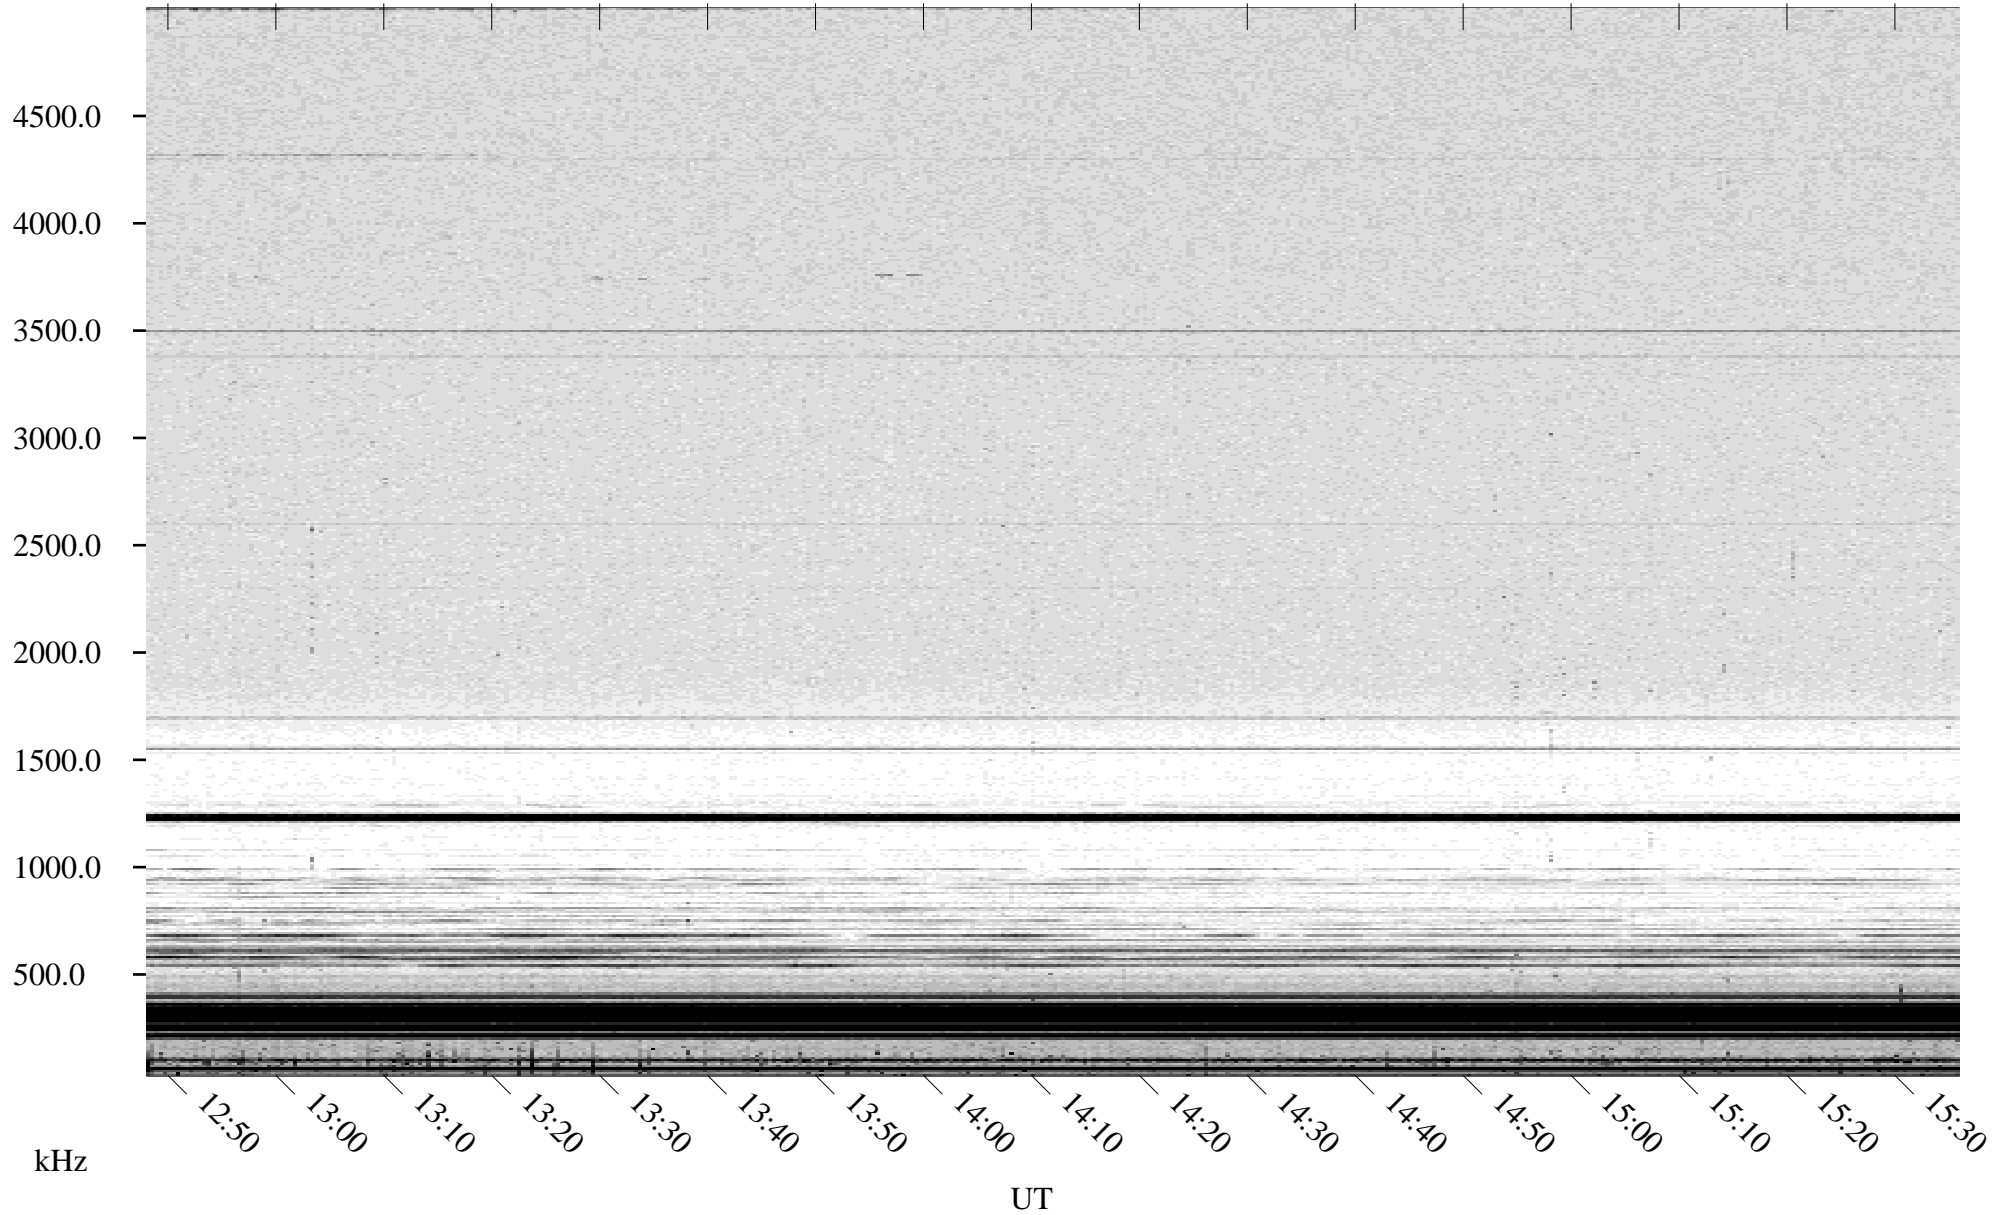

05/19/2003 Churchill, Manitoba

Linear Scale Black = 161 White = 15

ch03138l.r00m max_12

Page 3

05/19/2003 Churchill, Manitoba

Linear Scale Black = 161 White = 15

ch03138l.r00m max_12

Page 4

05/19/2003 Churchill, Manitoba

Linear Scale Black = 161 White = 15

ch03138l.r00m max_12

Page 5

05/19/2003 Churchill, Manitoba

Linear Scale Black = 161 White = 15

ch03138l.r00m max_12

Page 6

05/19/2003 Churchill, Manitoba

Linear Scale Black = 161 White = 15

ch03138l.r00m max_12

Page 7

05/19/2003 Churchill, Manitoba

Linear Scale Black = 161 White = 15

ch03138l.r00m max_12