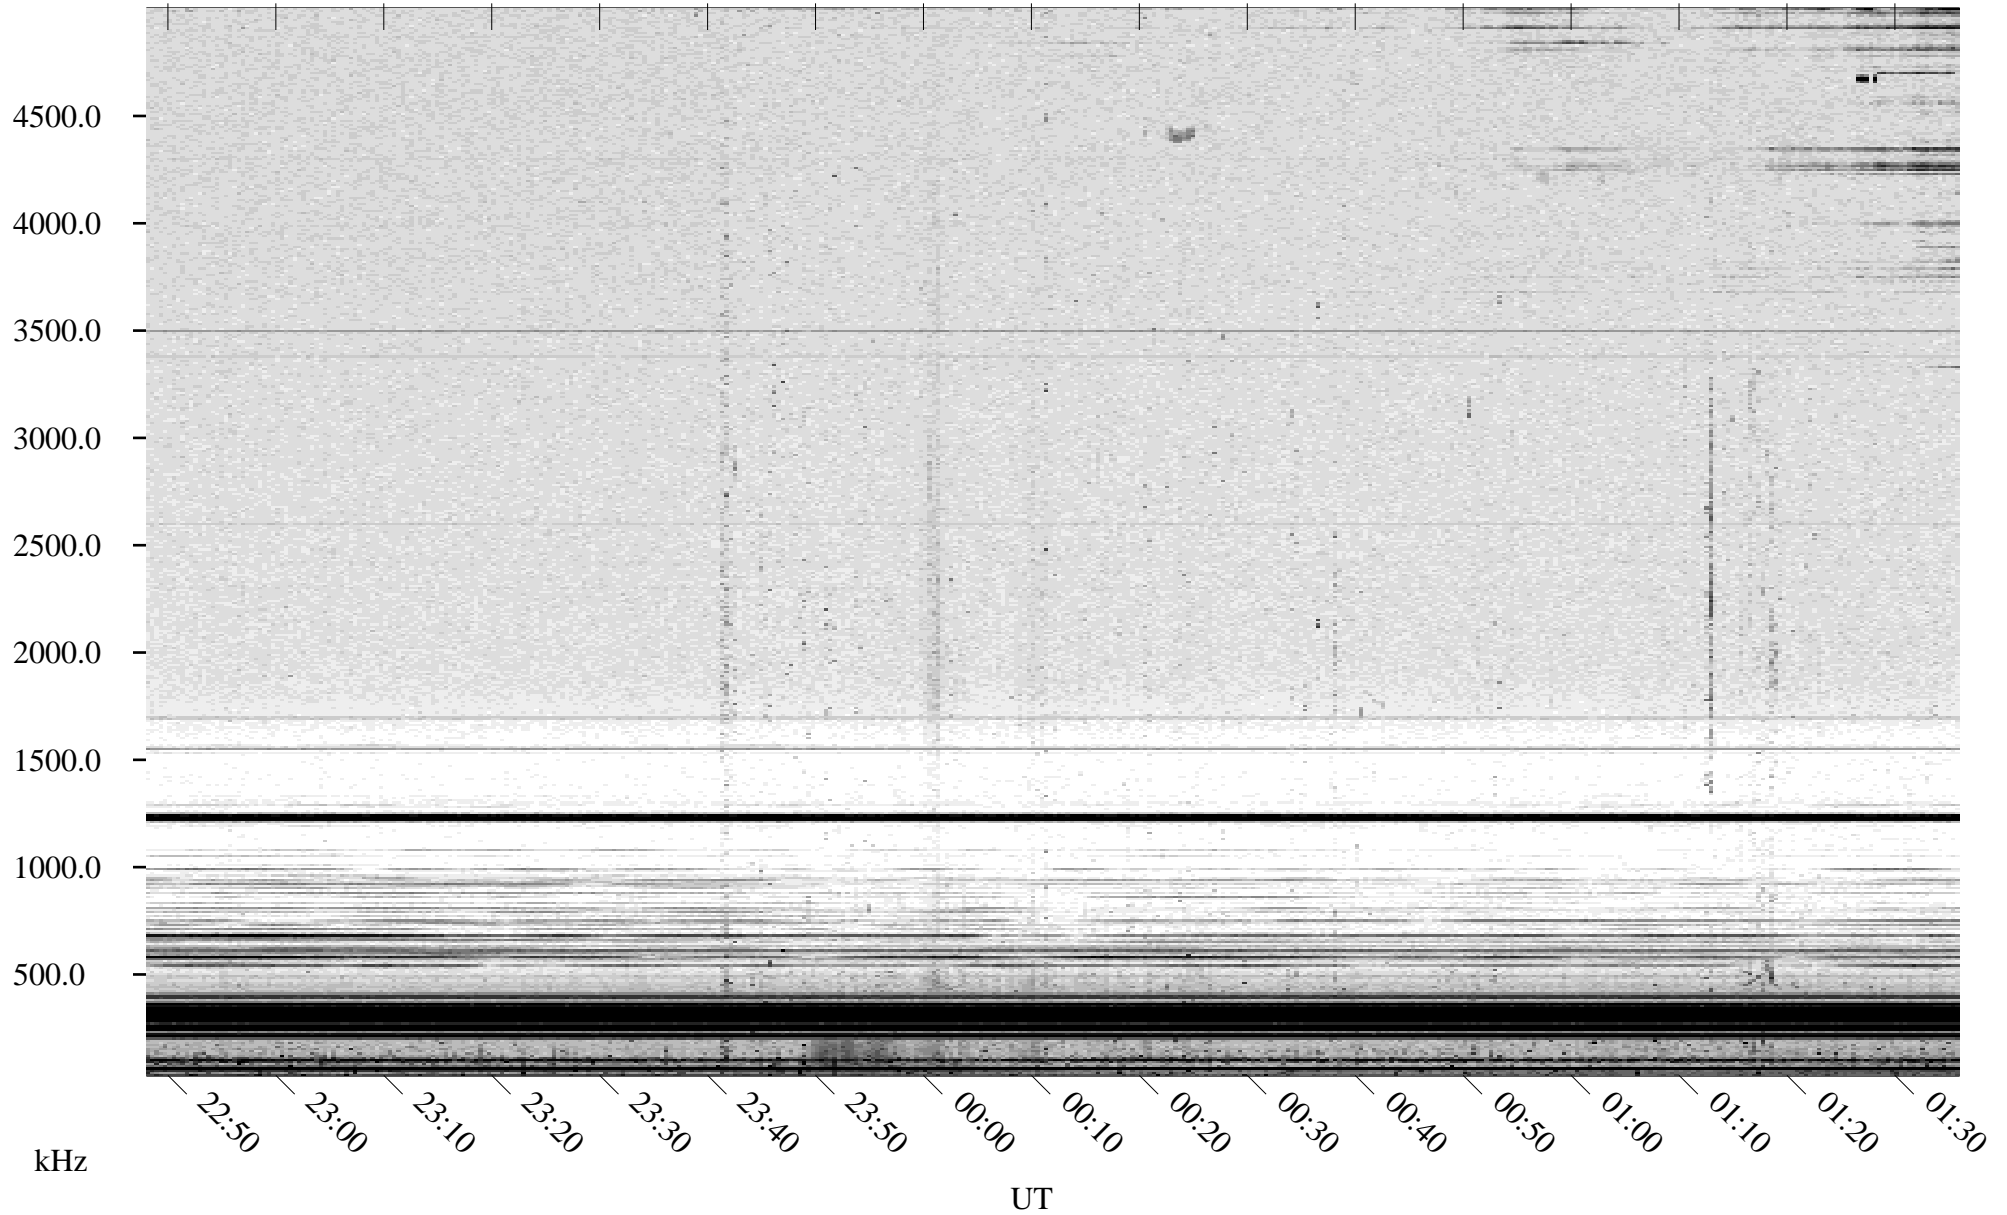

05/18/2003 Churchill, Manitoba

Linear Scale Black = 161 White = 15

ch03138l.r00m max_12

Page 1

05/18/2003 Churchill, Manitoba

Linear Scale Black = 161 White = 15

ch03138l.r00m max_12

Page 2

05/19/2003 Churchill, Manitoba

Linear Scale Black = 161 White = 15

ch03138l.r00m max_12

Page 3

05/19/2003 Churchill, Manitoba

Linear Scale Black = 161 White = 15

ch03138l.r00m max_12

Page 4

05/19/2003 Churchill, Manitoba

Linear Scale Black = 161 White = 15

ch03138l.r00m max_12

Page 5

05/19/2003 Churchill, Manitoba

Linear Scale Black = 161 White = 15

ch03138l.r00m max_12

Page 6

05/19/2003 Churchill, Manitoba

Linear Scale Black = 161 White = 15

ch03138l.r00m max_12

Page 7

05/19/2003 Churchill, Manitoba

Linear Scale Black = 161 White = 15

ch03138l.r00m max_12