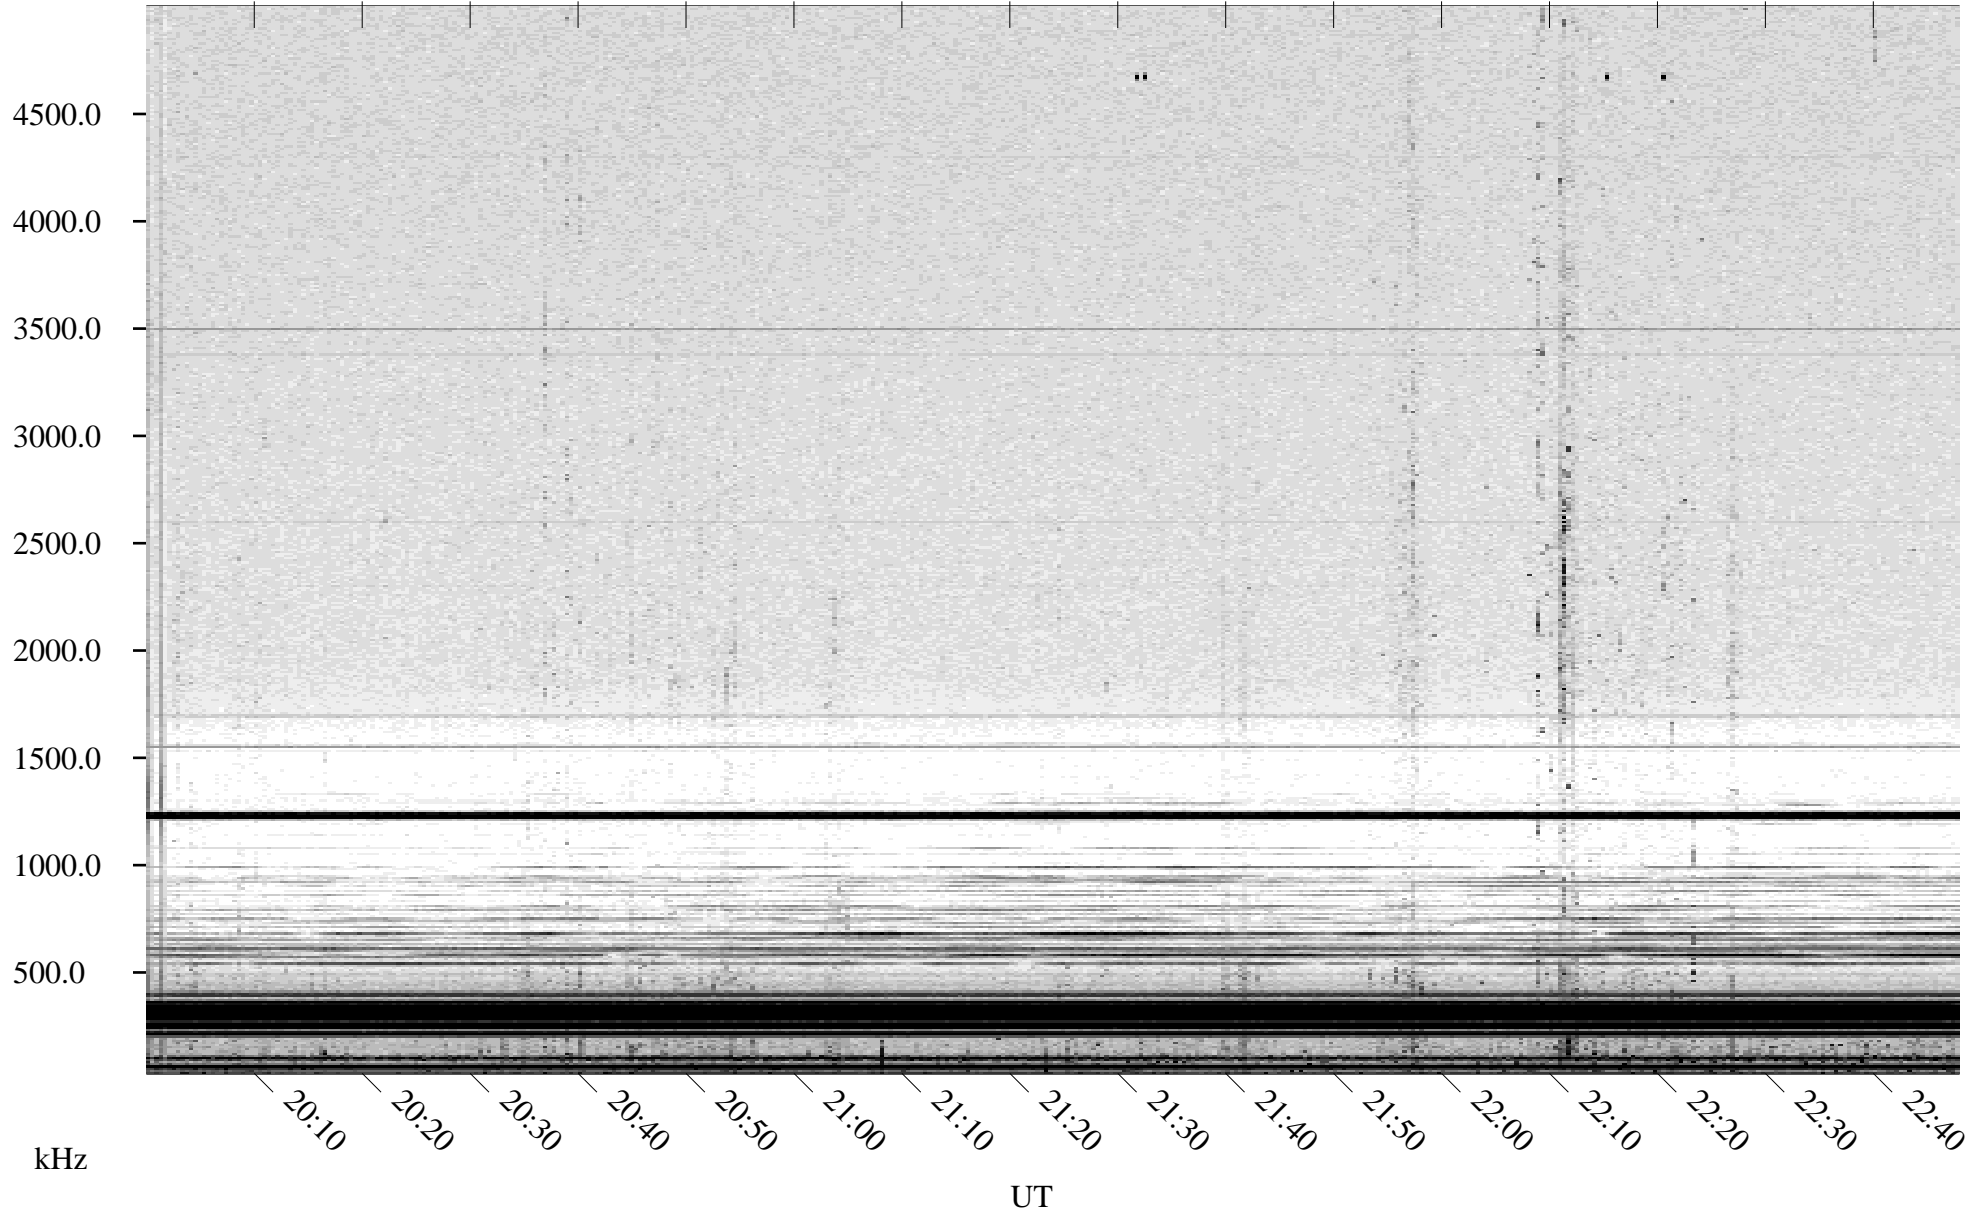

05/18/2003 Churchill, Manitoba

Linear Scale Black = 161 White = 15

ch03138l.r00m max_12

Page 1

05/18/2003 Churchill, Manitoba

Linear Scale Black = 161 White = 15

ch03138l.r00m max_12

Page 2

05/19/2003 Churchill, Manitoba

Linear Scale Black = 161 White = 15

ch03138l.r00m max_12

Page 3

05/19/2003 Churchill, Manitoba

Linear Scale Black = 161 White = 15

ch03138l.r00m max_12

Page 4

05/19/2003 Churchill, Manitoba

Linear Scale Black = 161 White = 15

ch03138l.r00m max_12

Page 5

05/19/2003 Churchill, Manitoba

Linear Scale Black = 161 White = 15

ch03138l.r00m max_12

Page 6

05/19/2003 Churchill, Manitoba

Linear Scale Black = 161 White = 15

ch03138l.r00m max_12

Page 7

05/19/2003 Churchill, Manitoba

Linear Scale Black = 161 White = 15

ch03138l.r00m max_12