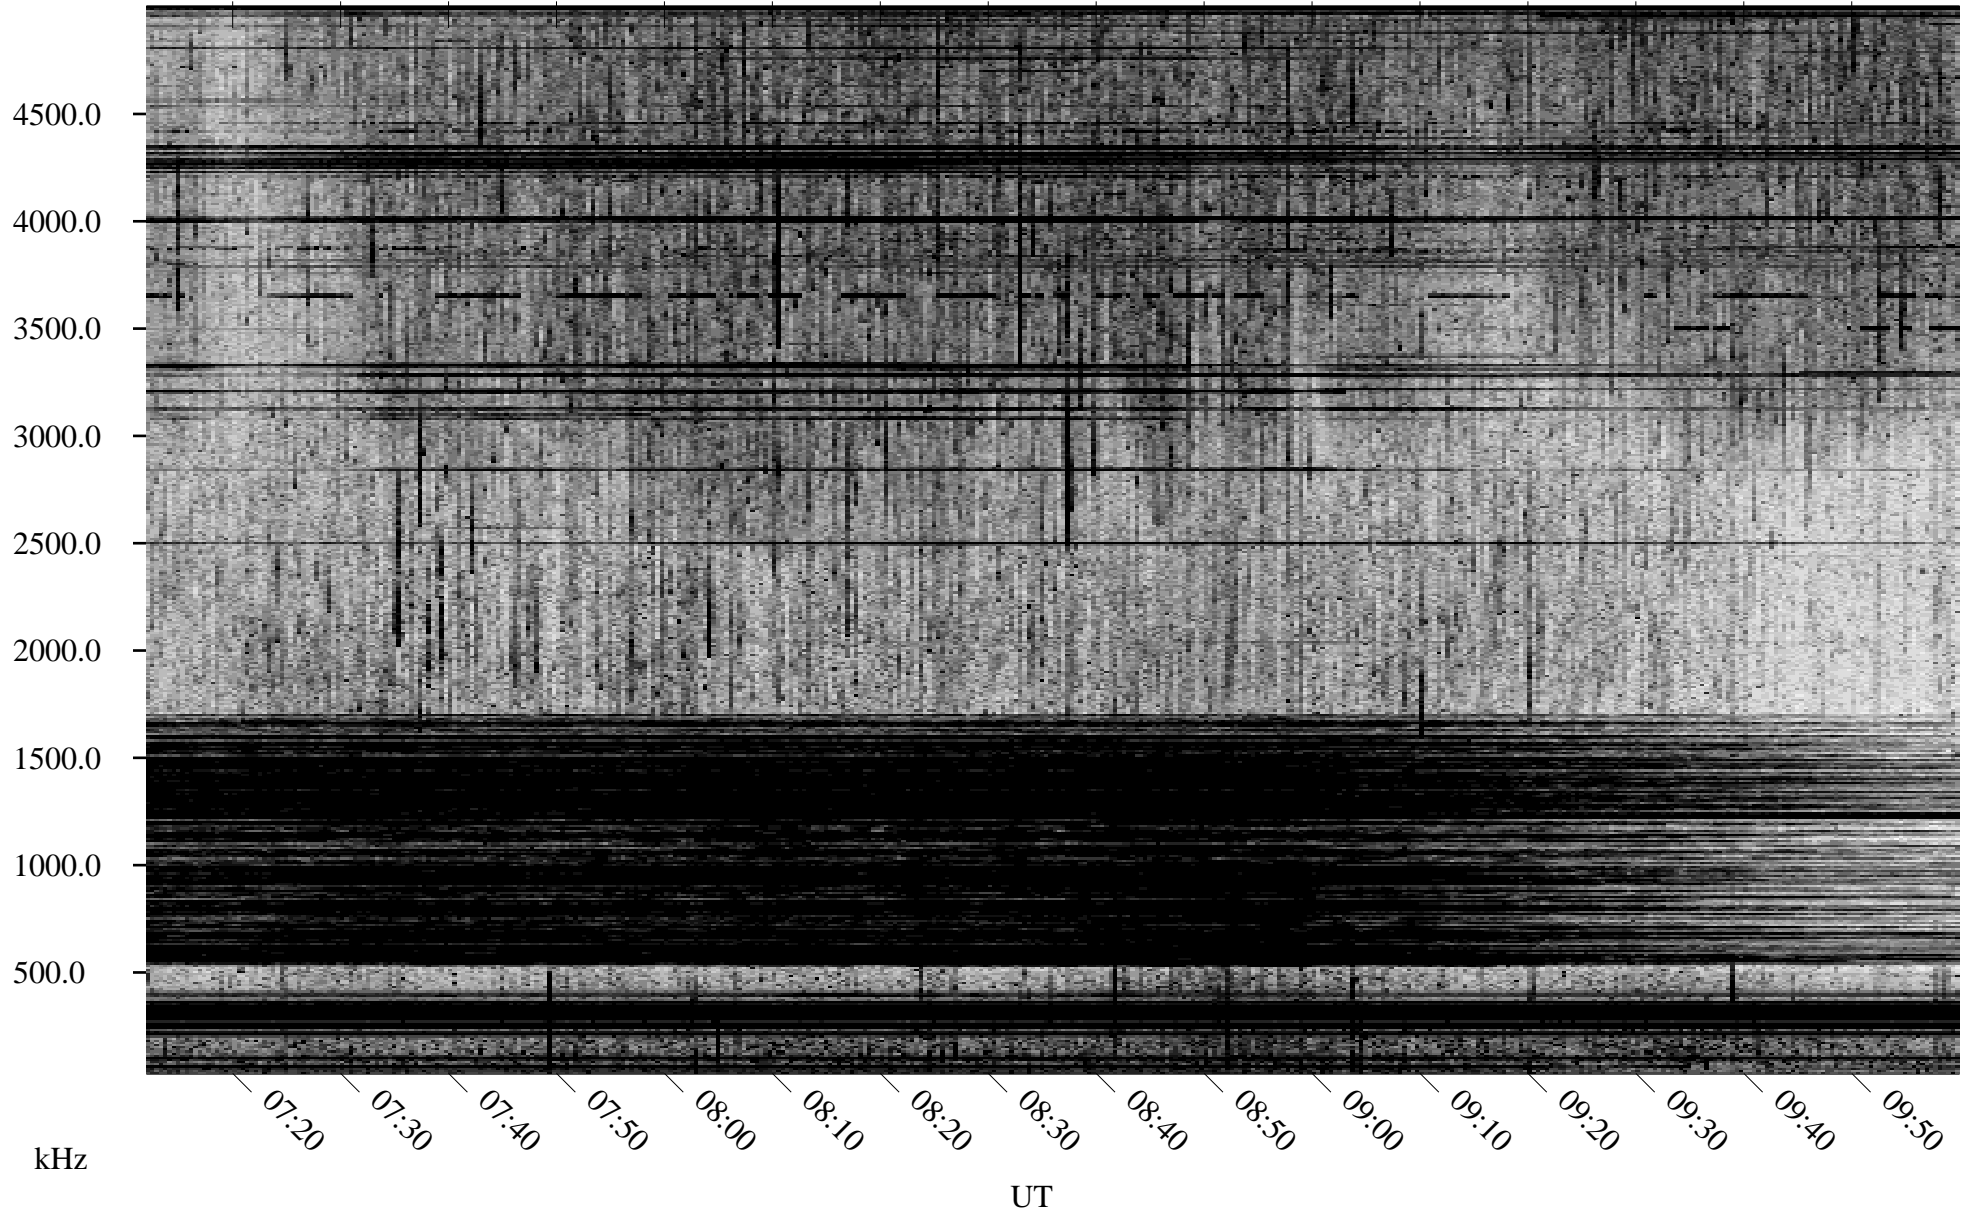

05/18/2003 Churchill, Manitoba

Linear Scale Black = 161 White = 15

ch03138l.r00m max_12

Page 1

05/18/2003 Churchill, Manitoba

Linear Scale Black = 161 White = 15

ch03138l.r00m max_12

Page 2

05/19/2003 Churchill, Manitoba

Linear Scale Black = 161 White = 15

ch03138l.r00m max_12

Page 3

05/19/2003 Churchill, Manitoba

Linear Scale Black = 161 White = 15

ch03138l.r00m max_12

Page 4

05/19/2003 Churchill, Manitoba

Linear Scale Black = 161 White = 15

ch03138l.r00m max_12

Page 5

05/19/2003 Churchill, Manitoba

Linear Scale Black = 161 White = 15

ch03138l.r00m max_12

Page 6

05/19/2003 Churchill, Manitoba

Linear Scale Black = 161 White = 15

ch03138l.r00m max_12

Page 7

05/19/2003 Churchill, Manitoba

Linear Scale Black = 161 White = 15

ch03138l.r00m max_12