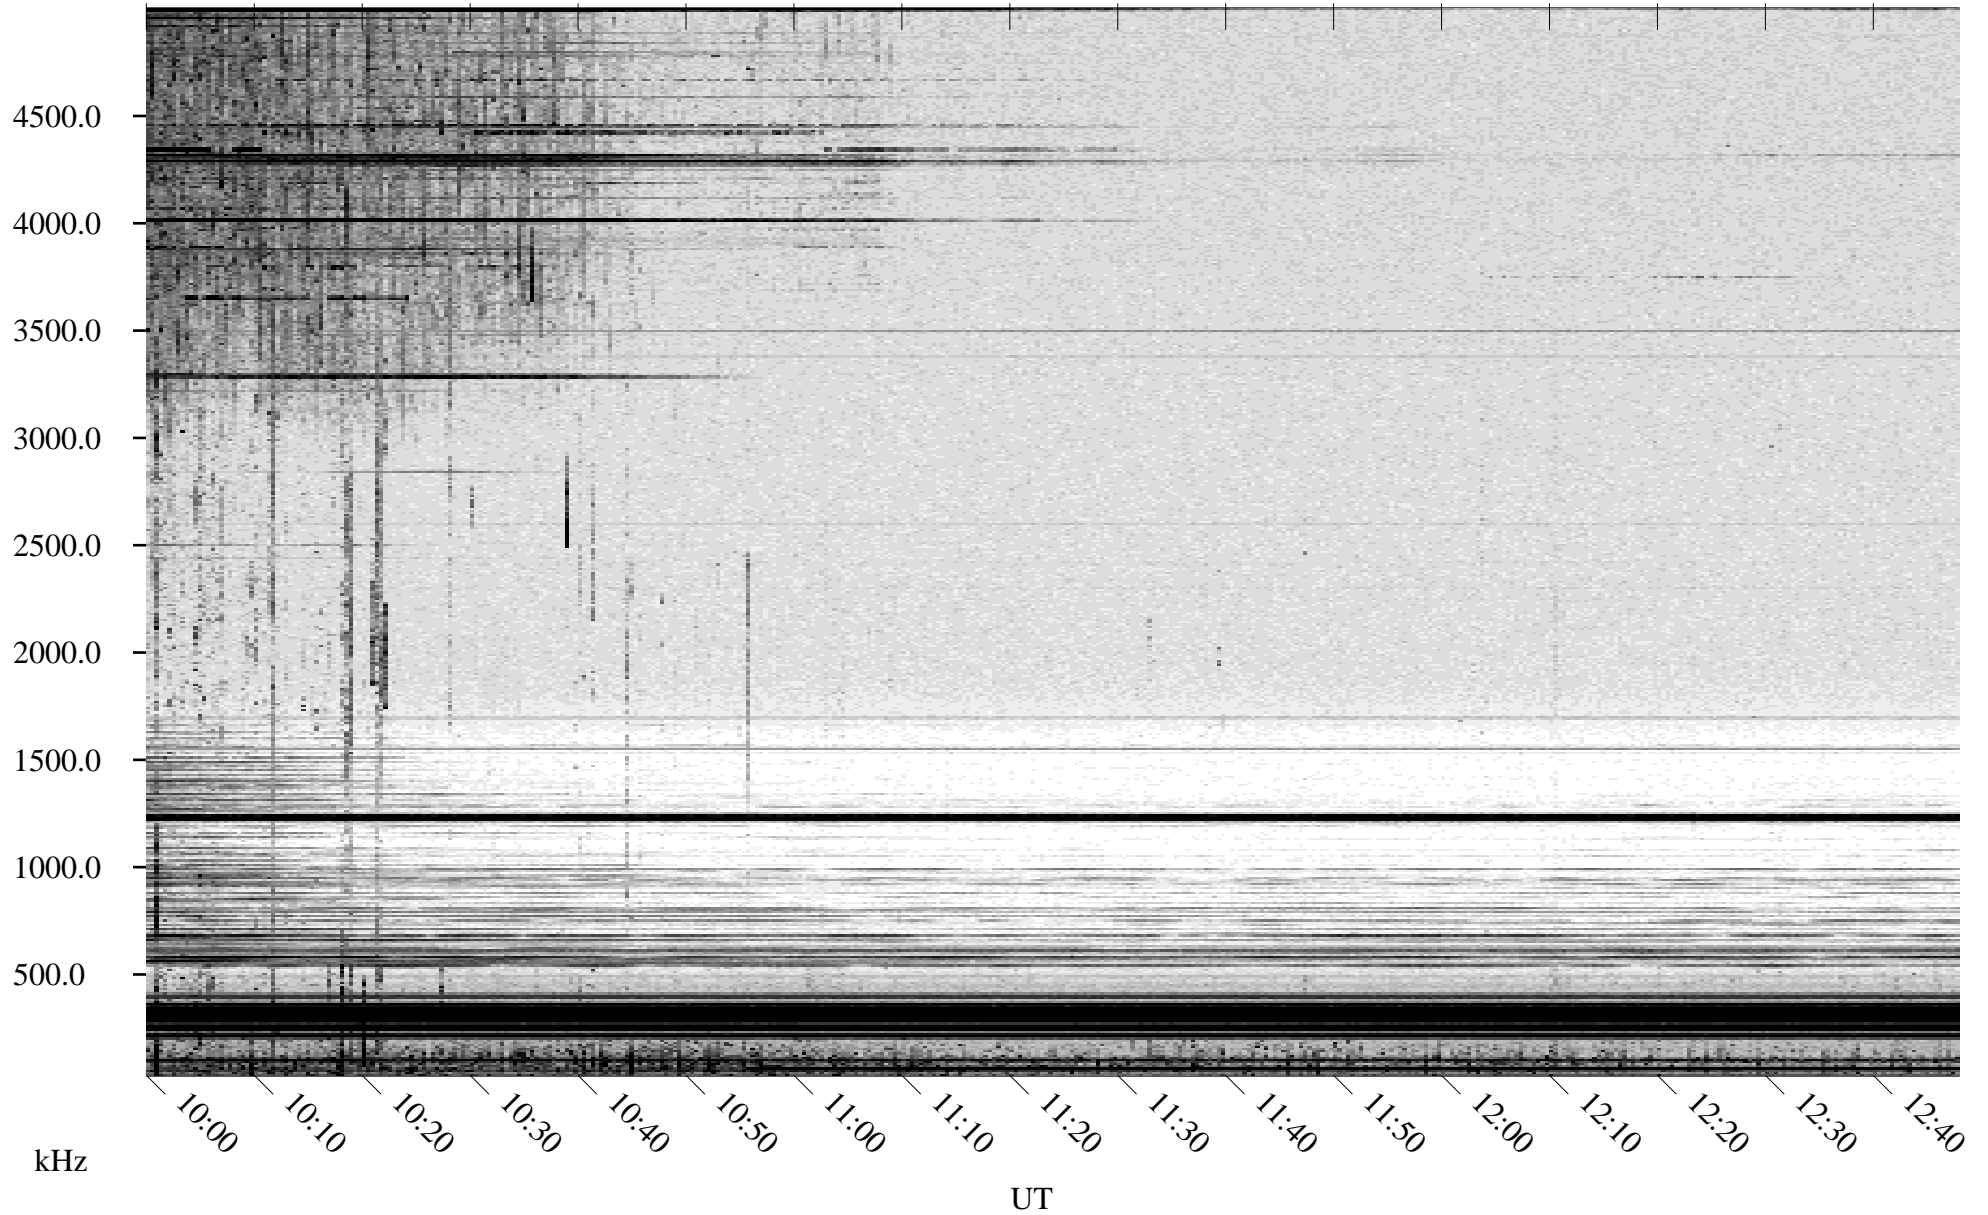

05/18/2003 Churchill, Manitoba

Linear Scale Black = 161 White = 15

ch03138l.r00m max_12

Page 1

05/18/2003 Churchill, Manitoba

Linear Scale Black = 161 White = 15

ch03138l.r00m max_12

Page 2

05/19/2003 Churchill, Manitoba

Linear Scale Black = 161 White = 15

ch03138l.r00m max_12

Page 3

05/19/2003 Churchill, Manitoba

Linear Scale Black = 161 White = 15

ch03138l.r00m max_12

Page 4

05/19/2003 Churchill, Manitoba

Linear Scale Black = 161 White = 15

ch03138l.r00m max_12

Page 5

05/19/2003 Churchill, Manitoba

Linear Scale Black = 161 White = 15

ch03138l.r00m max_12

Page 6

05/19/2003 Churchill, Manitoba

Linear Scale Black = 161 White = 15

ch03138l.r00m max_12

Page 7

05/19/2003 Churchill, Manitoba

Linear Scale Black = 161 White = 15

ch03138l.r00m max_12