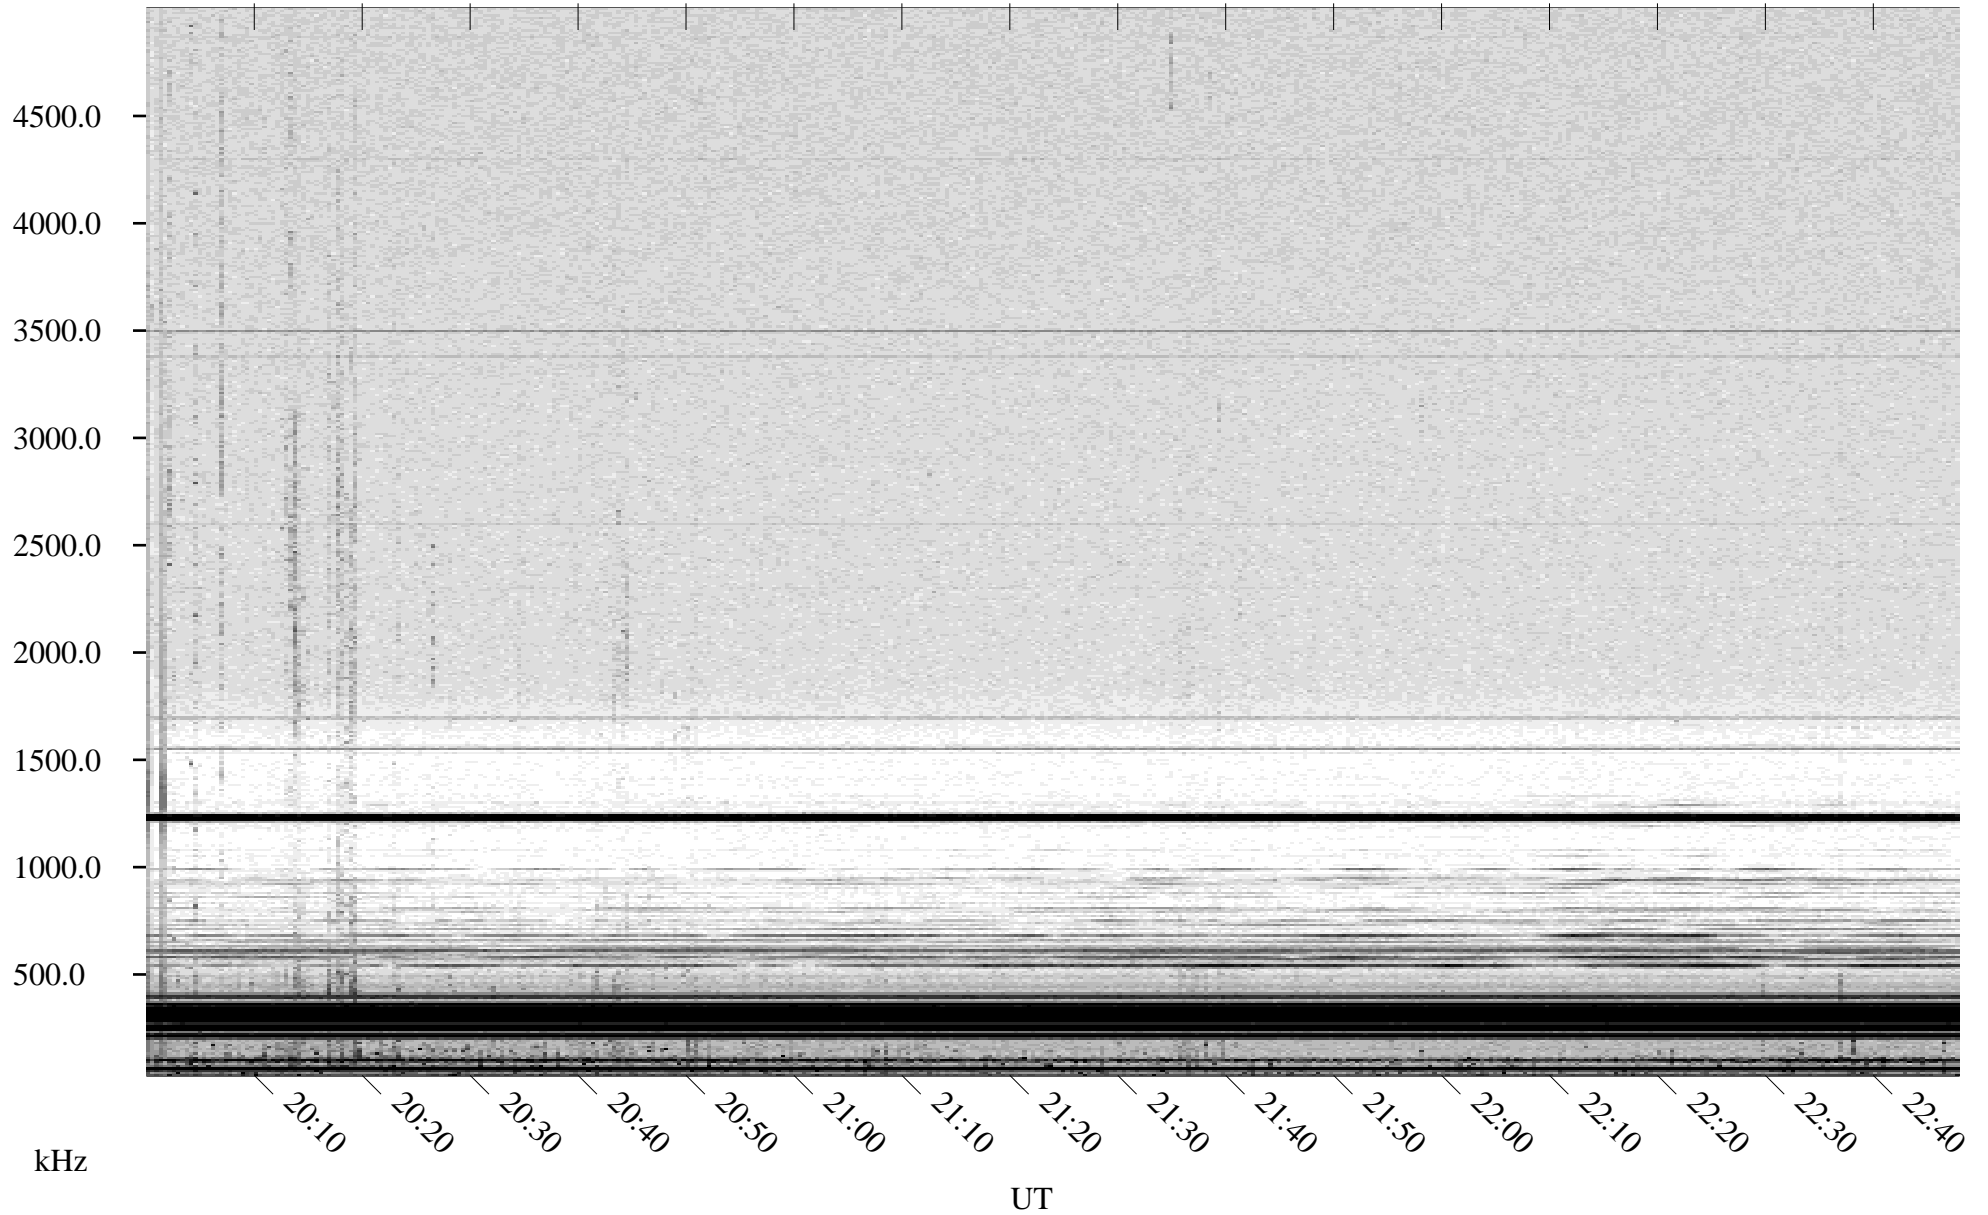

# 05/19/2003 Churchill, Manitoba

Linear Scale    Black = 161    White = 15

ch03139l.r00m max\_12

Page 1

# 05/19/2003 Churchill, Manitoba

Linear Scale    Black = 161    White = 15

ch03139l.r00m max\_12

Page 2

# 05/20/2003 Churchill, Manitoba

Linear Scale    Black = 161    White = 15

ch03139l.r00m max\_12

Page 3

# 05/20/2003 Churchill, Manitoba

Linear Scale    Black = 161    White = 15

ch03139l.r00m max\_12

Page 4