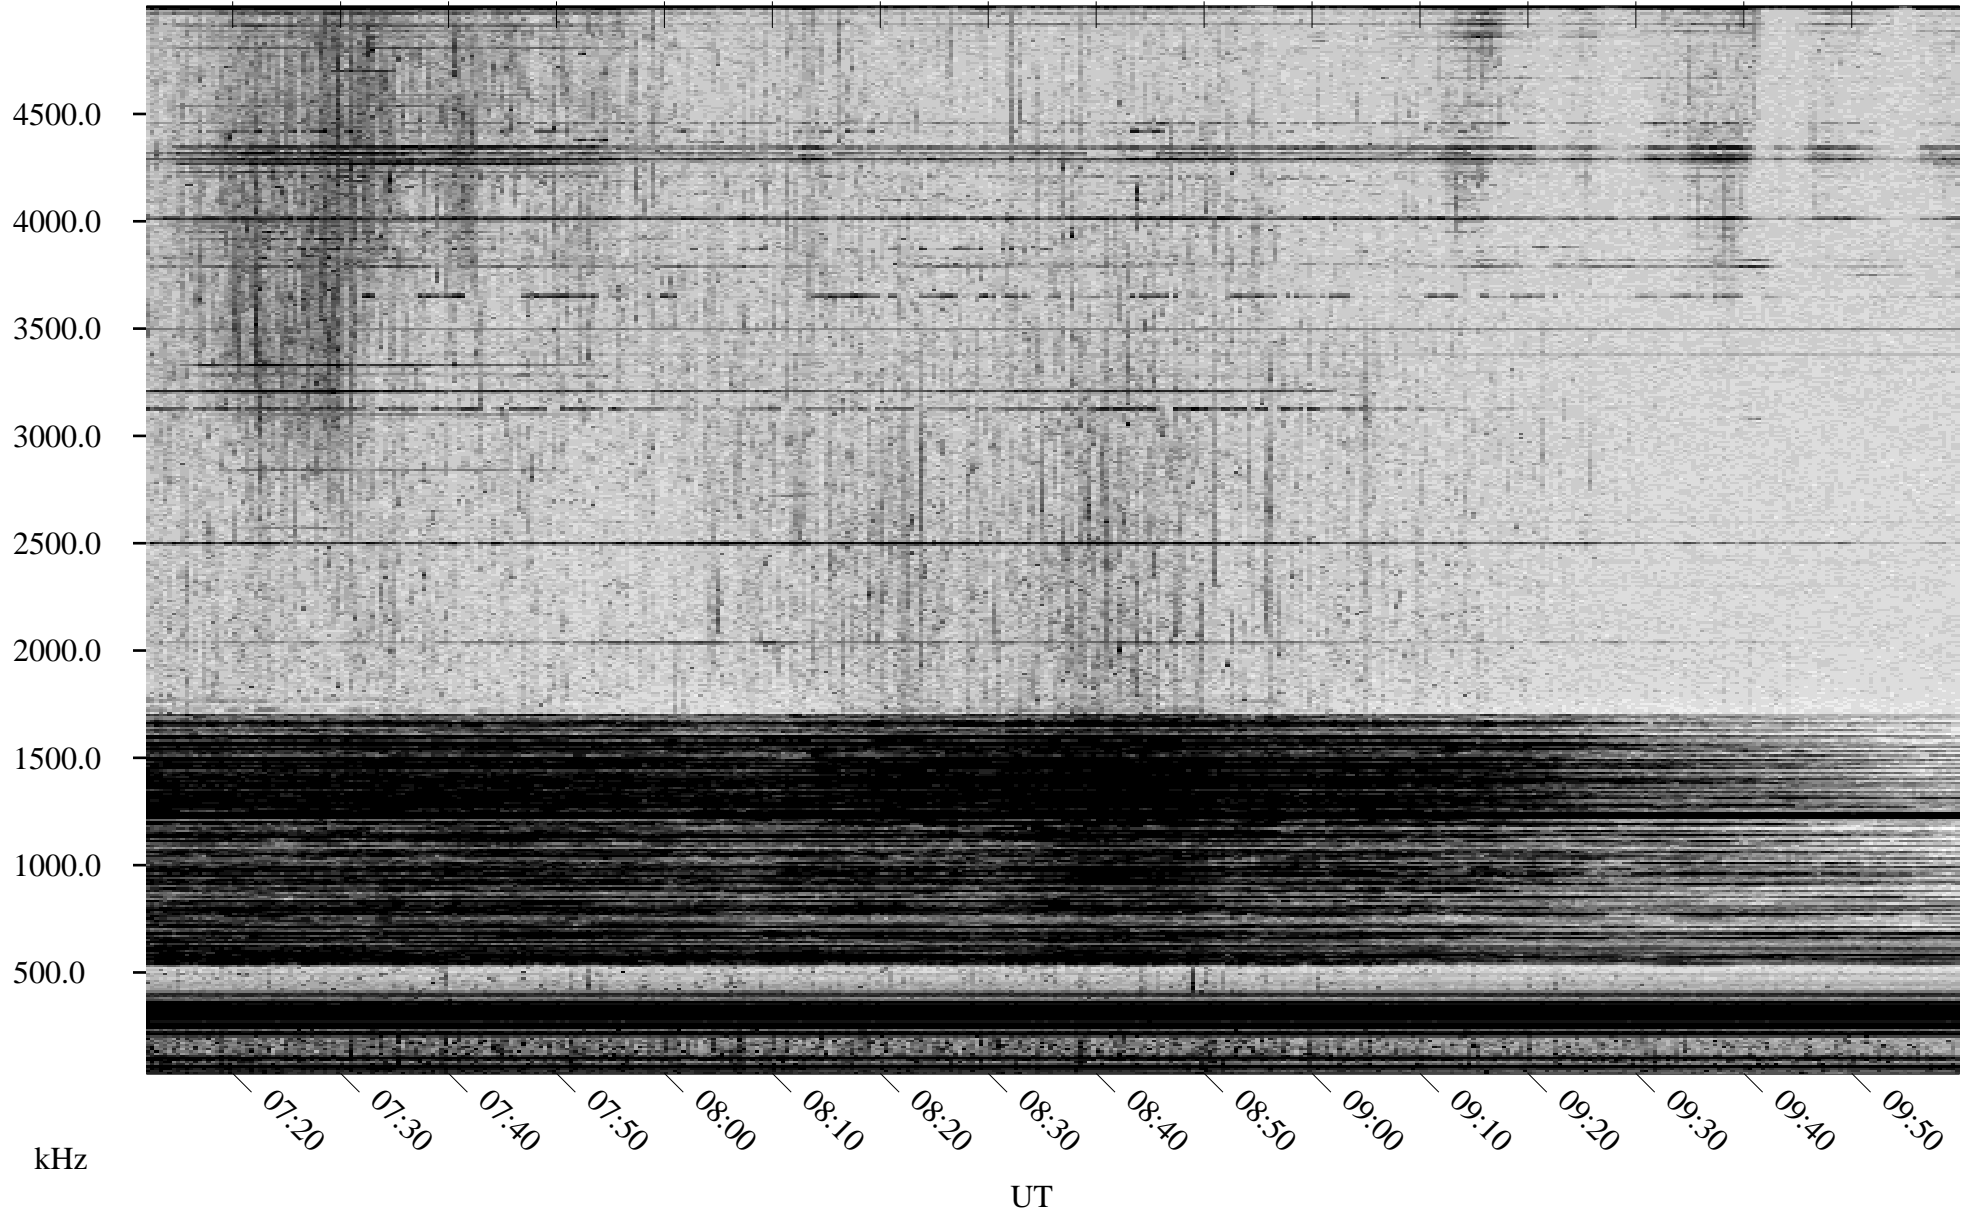

# 05/20/2003 Churchill, Manitoba

Linear Scale    Black = 161    White = 15

ch03139l.r00m max\_12

Page 4

# 05/20/2003 Churchill, Manitoba

Linear Scale    Black = 161    White = 15

ch03139l.r00m max\_12

Page 5