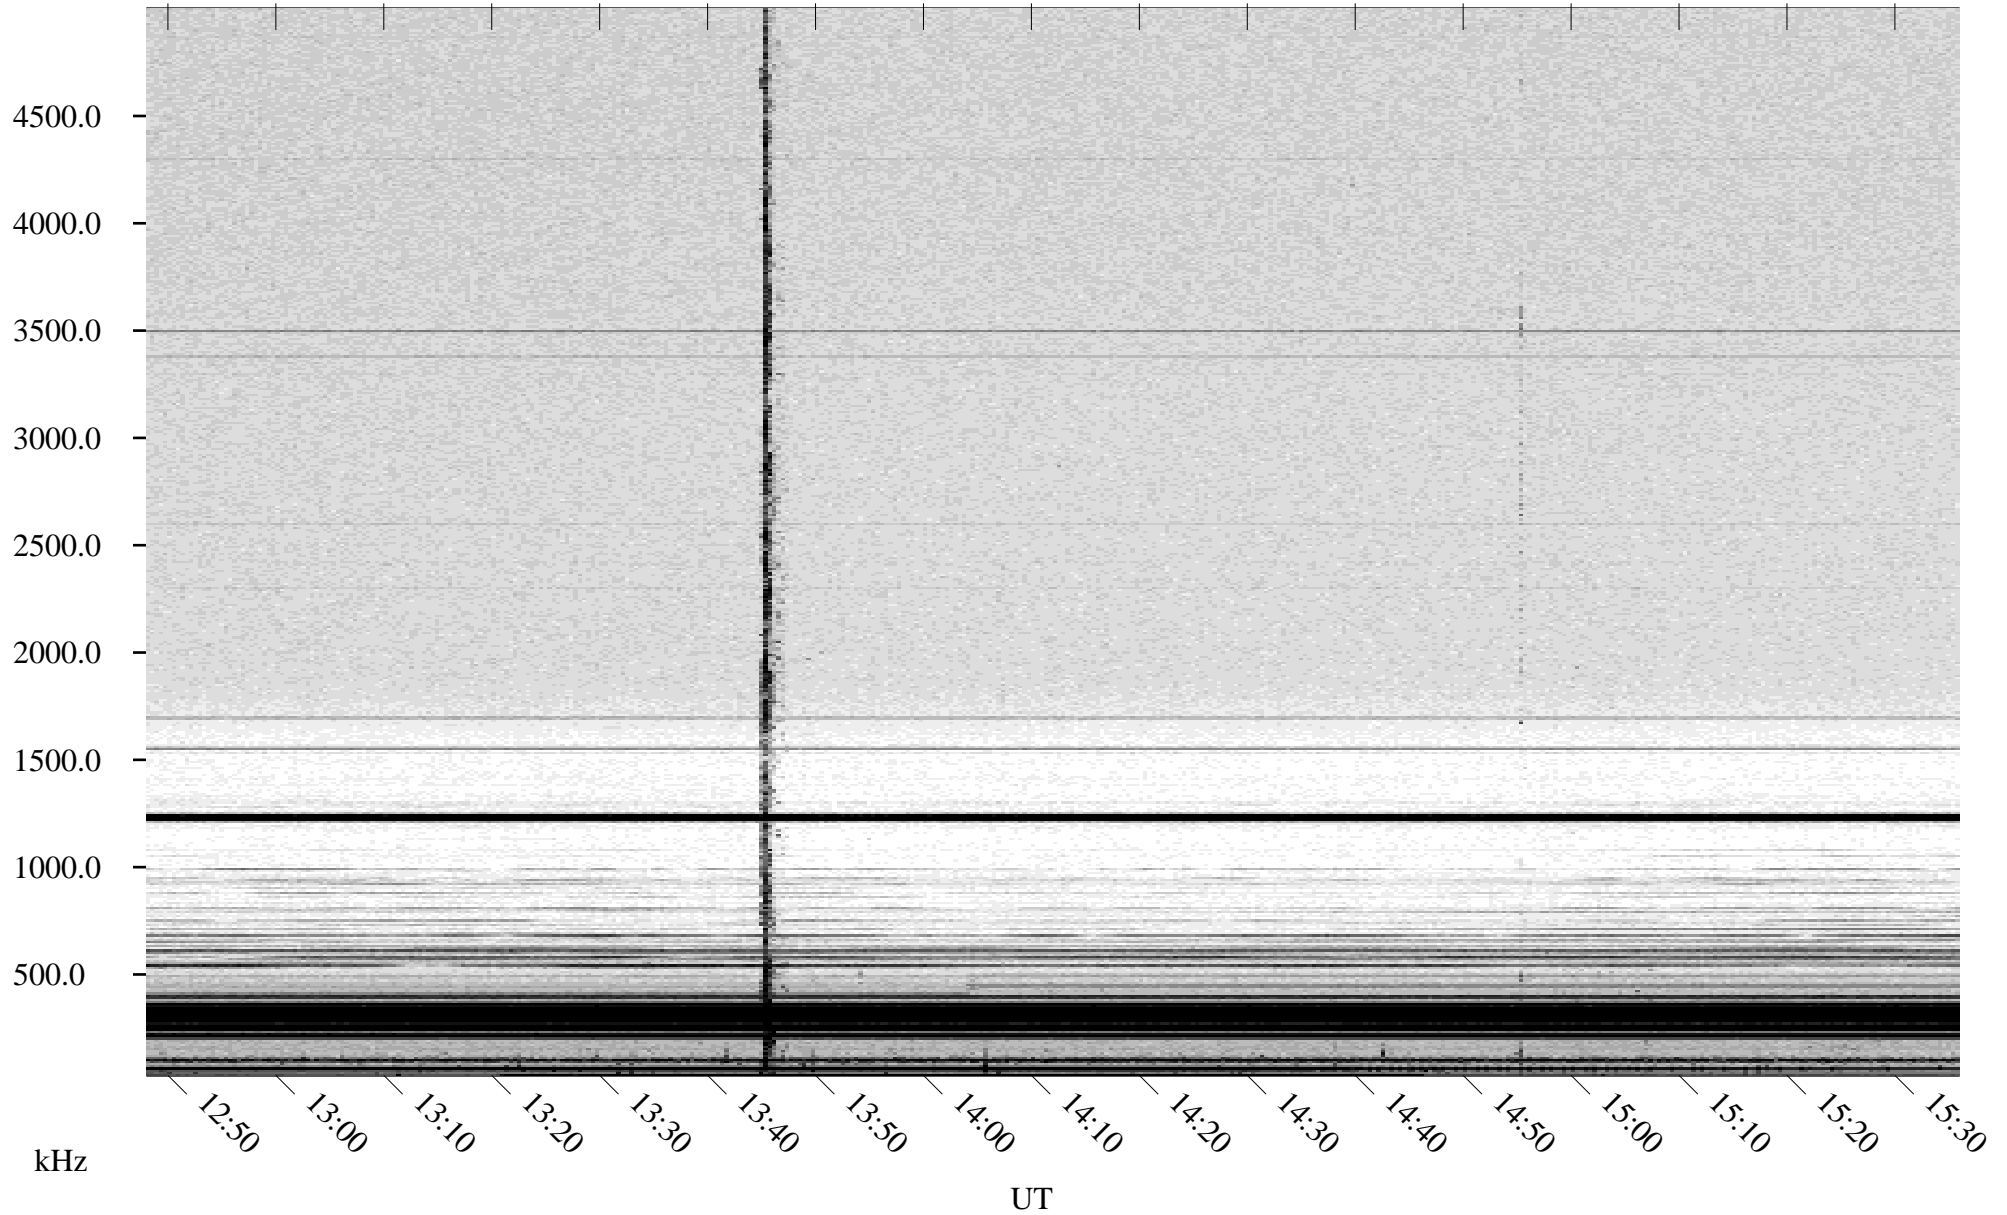

# 05/20/2003 Churchill, Manitoba

Linear Scale    Black = 161    White = 15

ch03139l.r00m max\_12

Page 6

# 05/20/2003 Churchill, Manitoba

Linear Scale    Black = 161    White = 15

ch03139l.r00m max\_12

Page 7

# 05/20/2003 Churchill, Manitoba

Linear Scale    Black = 161    White = 15

ch03139l.r00m max\_12