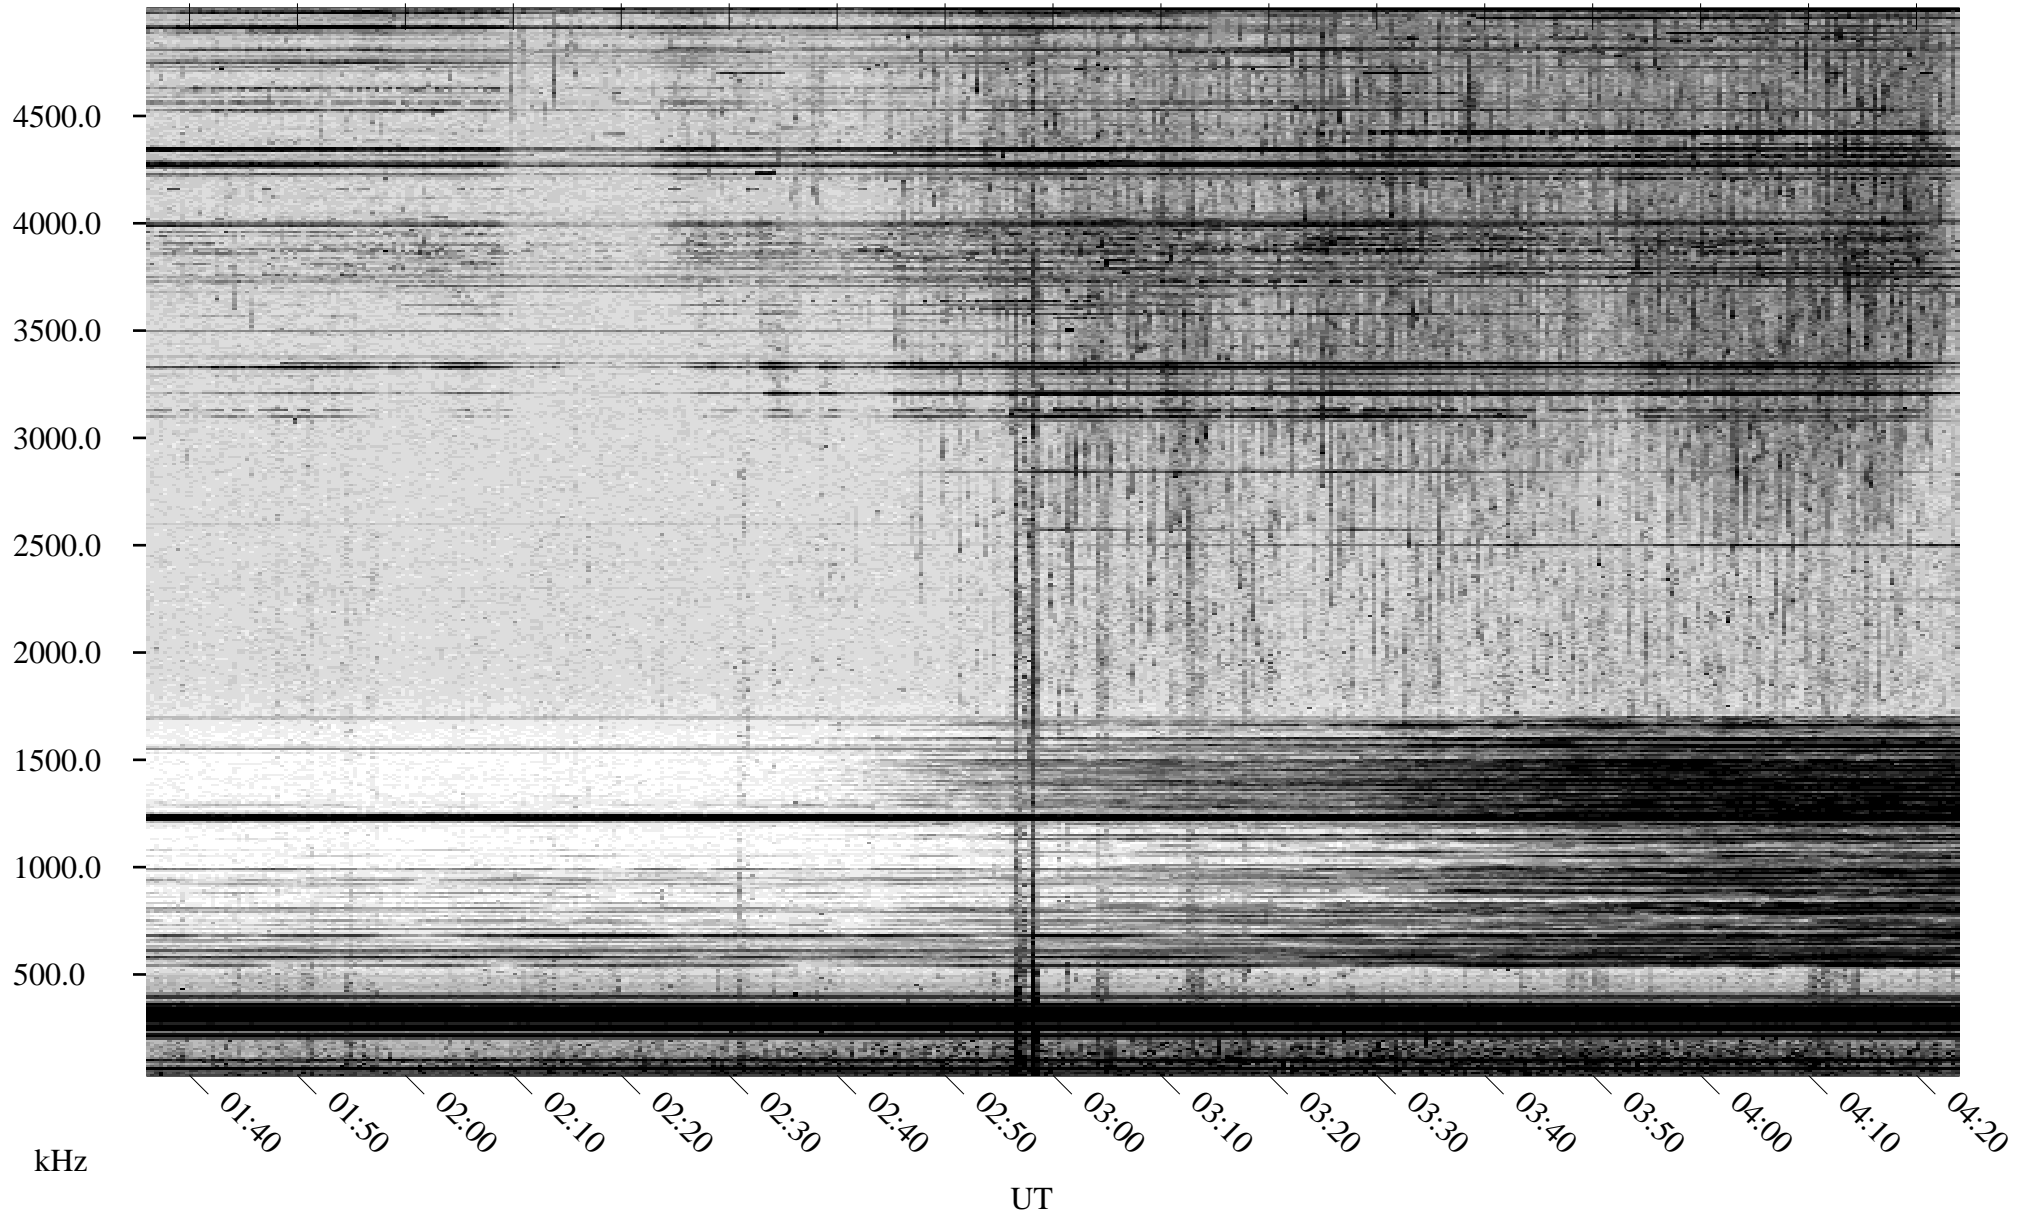

# 05/19/2003 Churchill, Manitoba

Linear Scale    Black = 161    White = 15

ch03139l.r00m max\_12

Page 1

# 05/19/2003 Churchill, Manitoba

Linear Scale    Black = 161    White = 15

ch03139l.r00m max\_12

Page 2

# 05/20/2003 Churchill, Manitoba

Linear Scale    Black = 161    White = 15

ch03139l.r00m max\_12

Page 3

# 05/20/2003 Churchill, Manitoba

Linear Scale    Black = 161    White = 15

ch03139l.r00m max\_12

Page 4