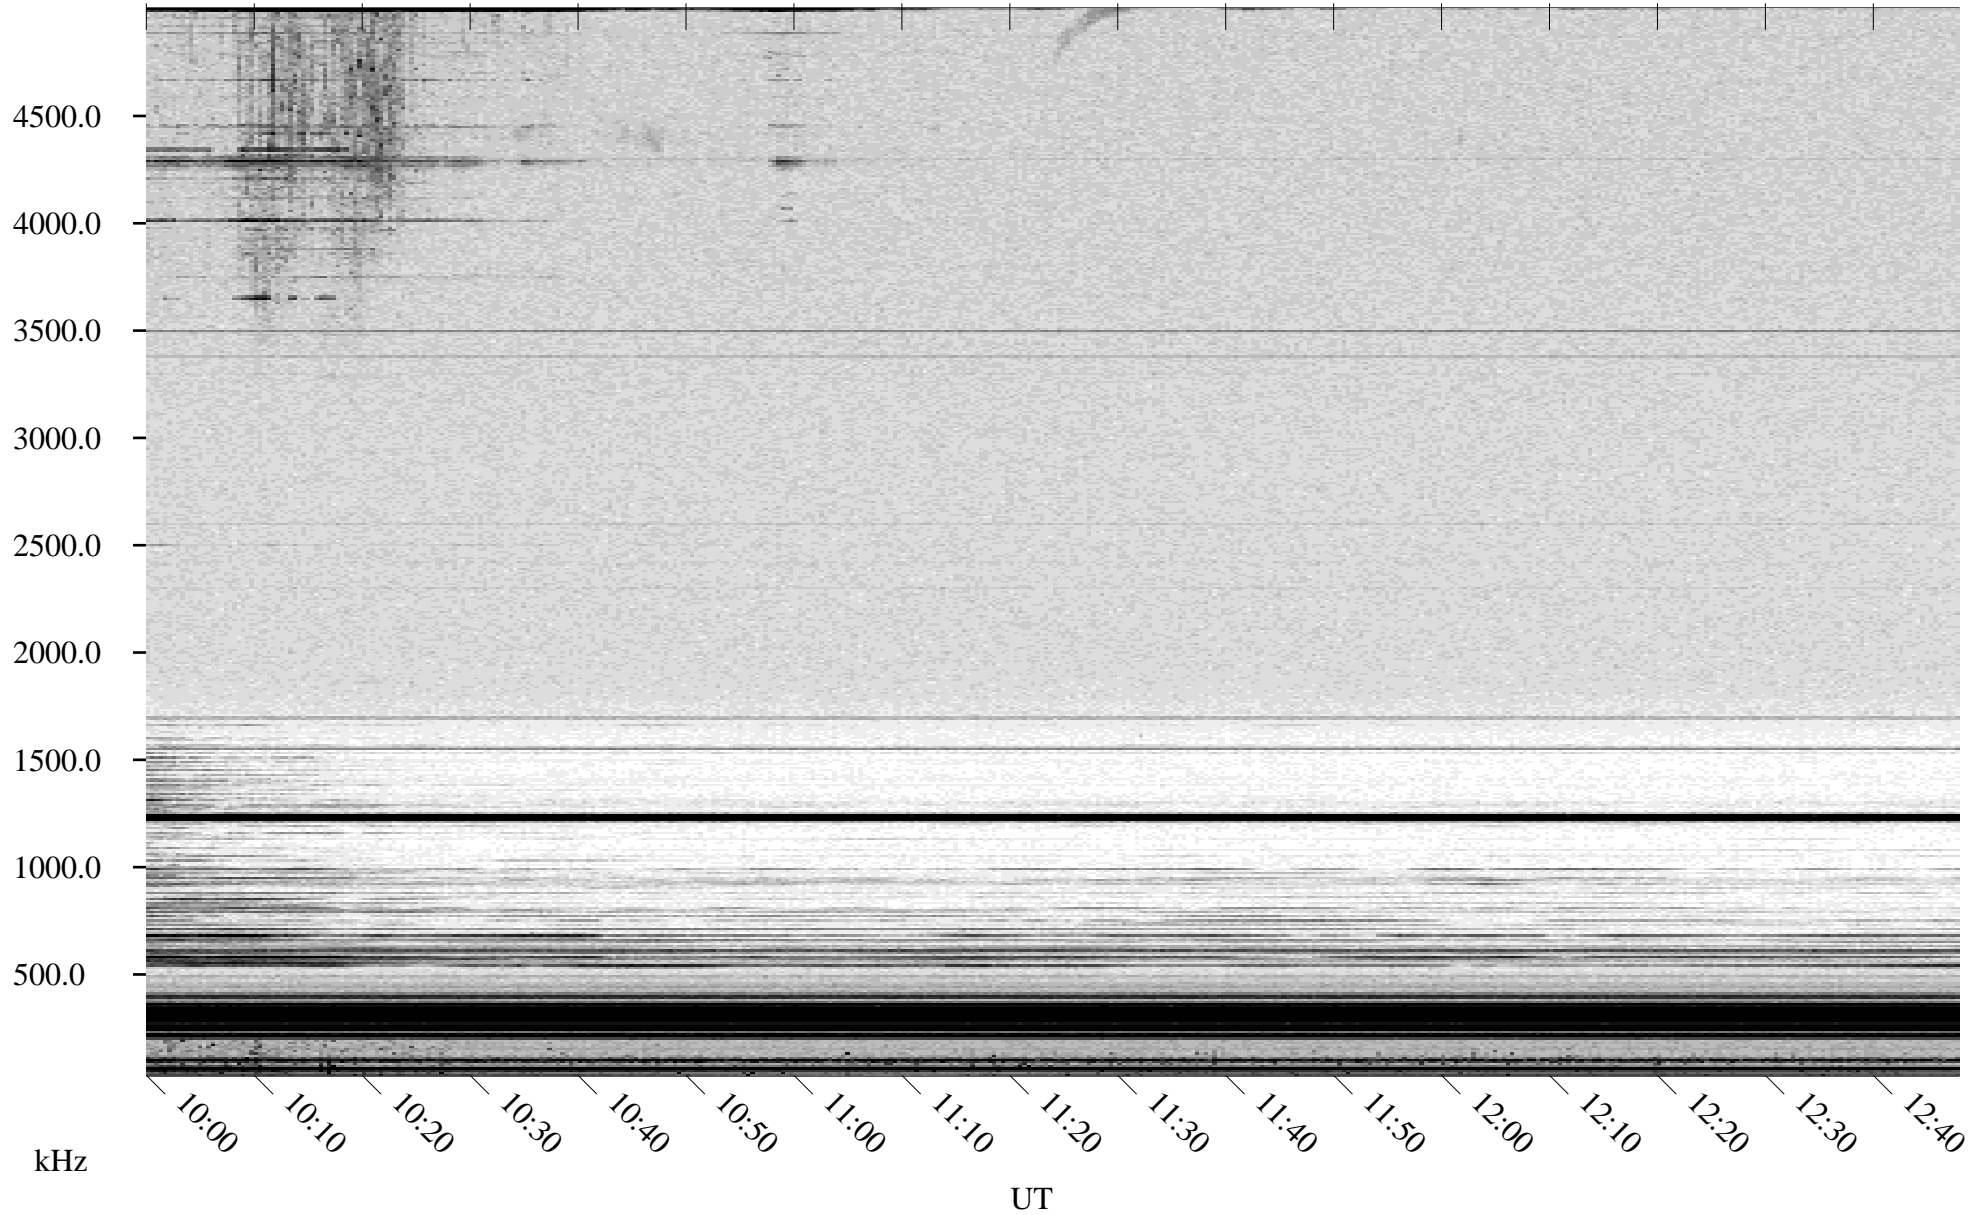

# 05/20/2003 Churchill, Manitoba

Linear Scale    Black = 161    White = 15

ch03139l.r00m max\_12

Page 5

# 05/20/2003 Churchill, Manitoba

Linear Scale    Black = 161    White = 15

ch03139l.r00m max\_12

Page 6

# 05/20/2003 Churchill, Manitoba

Linear Scale    Black = 161    White = 15

ch03139l.r00m max\_12