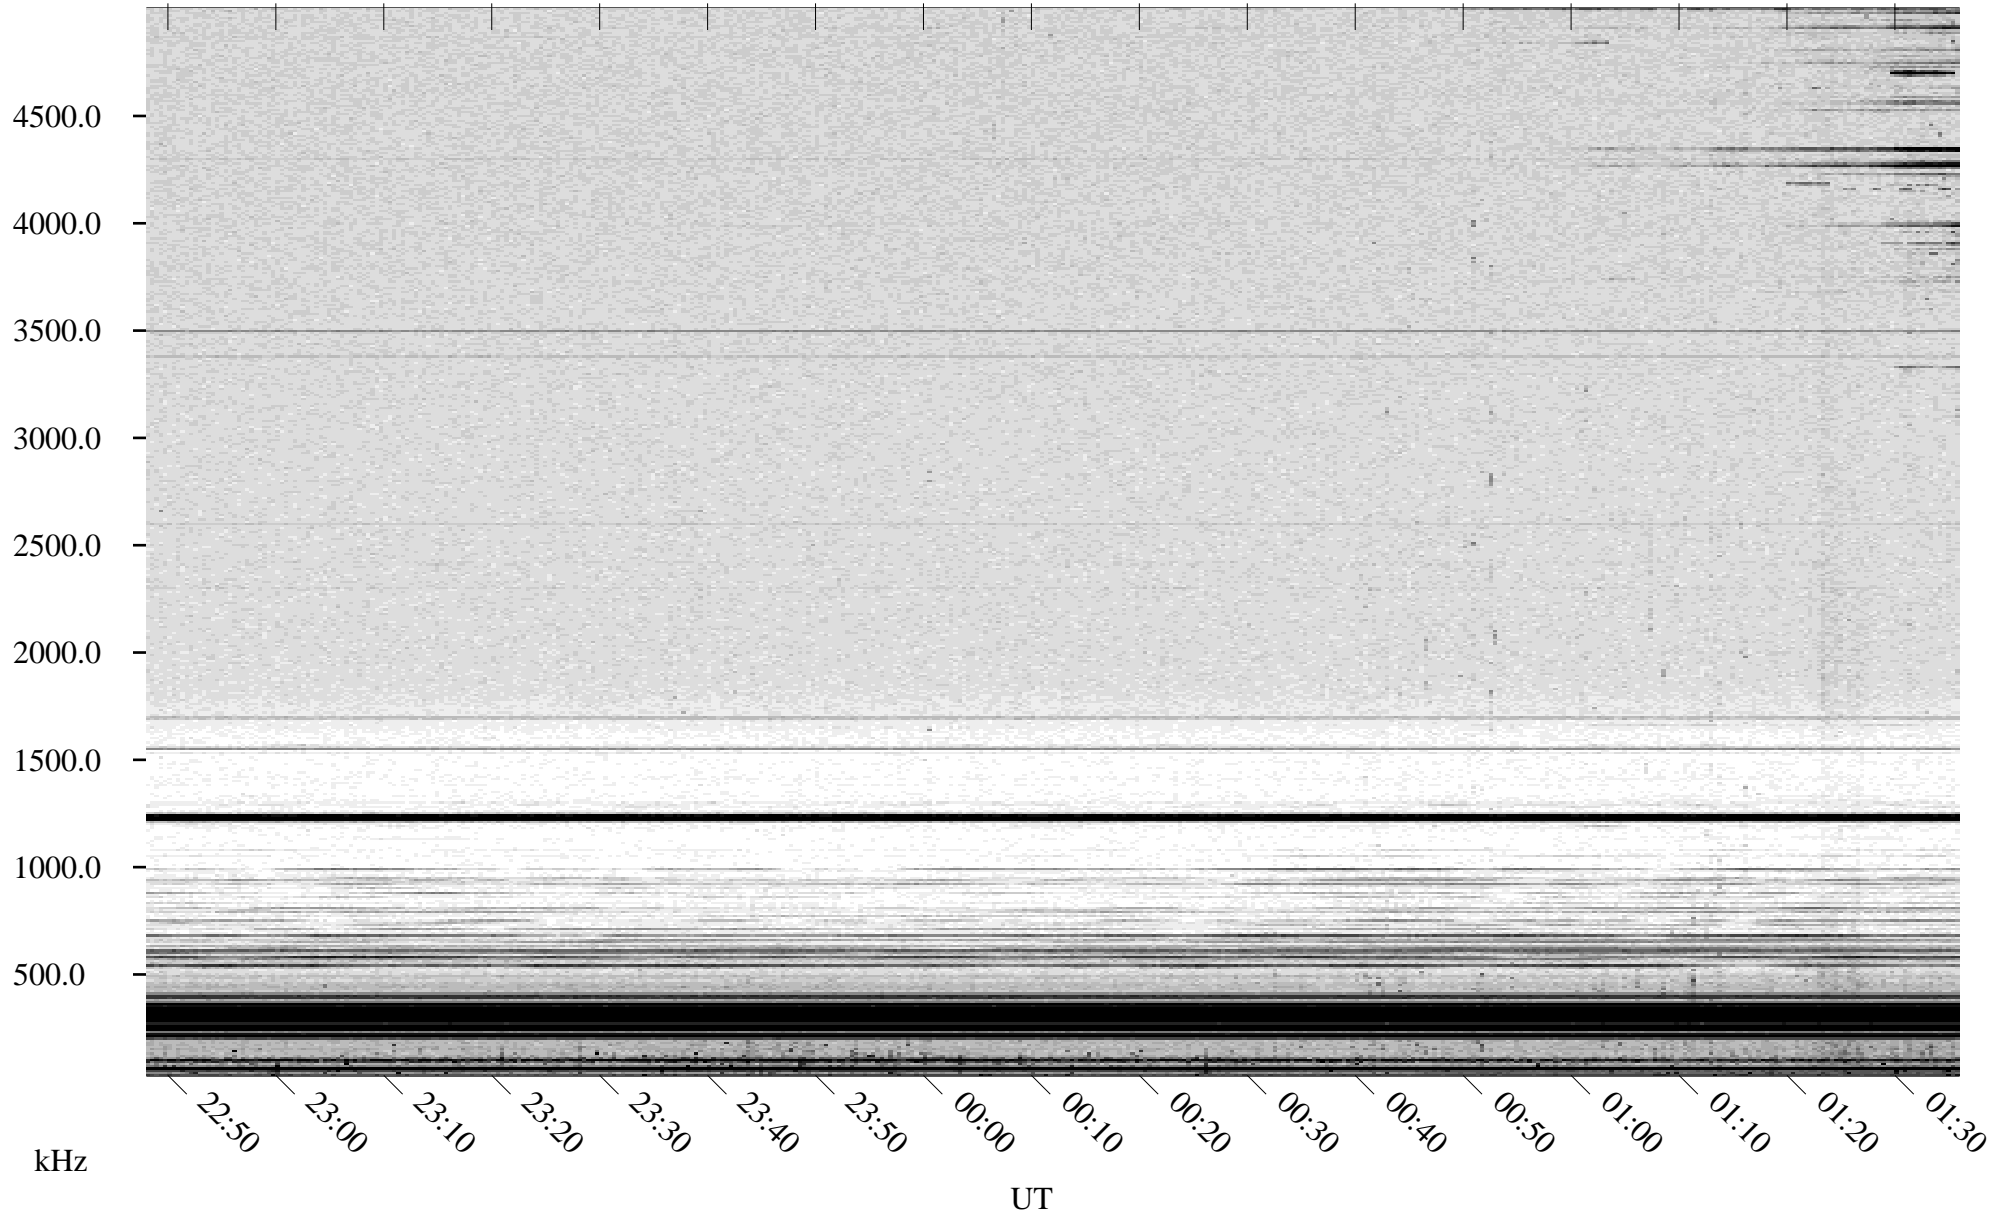

# 05/19/2003 Churchill, Manitoba

Linear Scale    Black = 161    White = 15

ch03139l.r00m max\_12

Page 1

# 05/19/2003 Churchill, Manitoba

Linear Scale    Black = 161    White = 15

ch03139l.r00m max\_12

Page 2

# 05/20/2003 Churchill, Manitoba

Linear Scale    Black = 161    White = 15

ch03139l.r00m max\_12

Page 3

# 05/20/2003 Churchill, Manitoba

Linear Scale    Black = 161    White = 15

ch03139l.r00m max\_12

Page 4