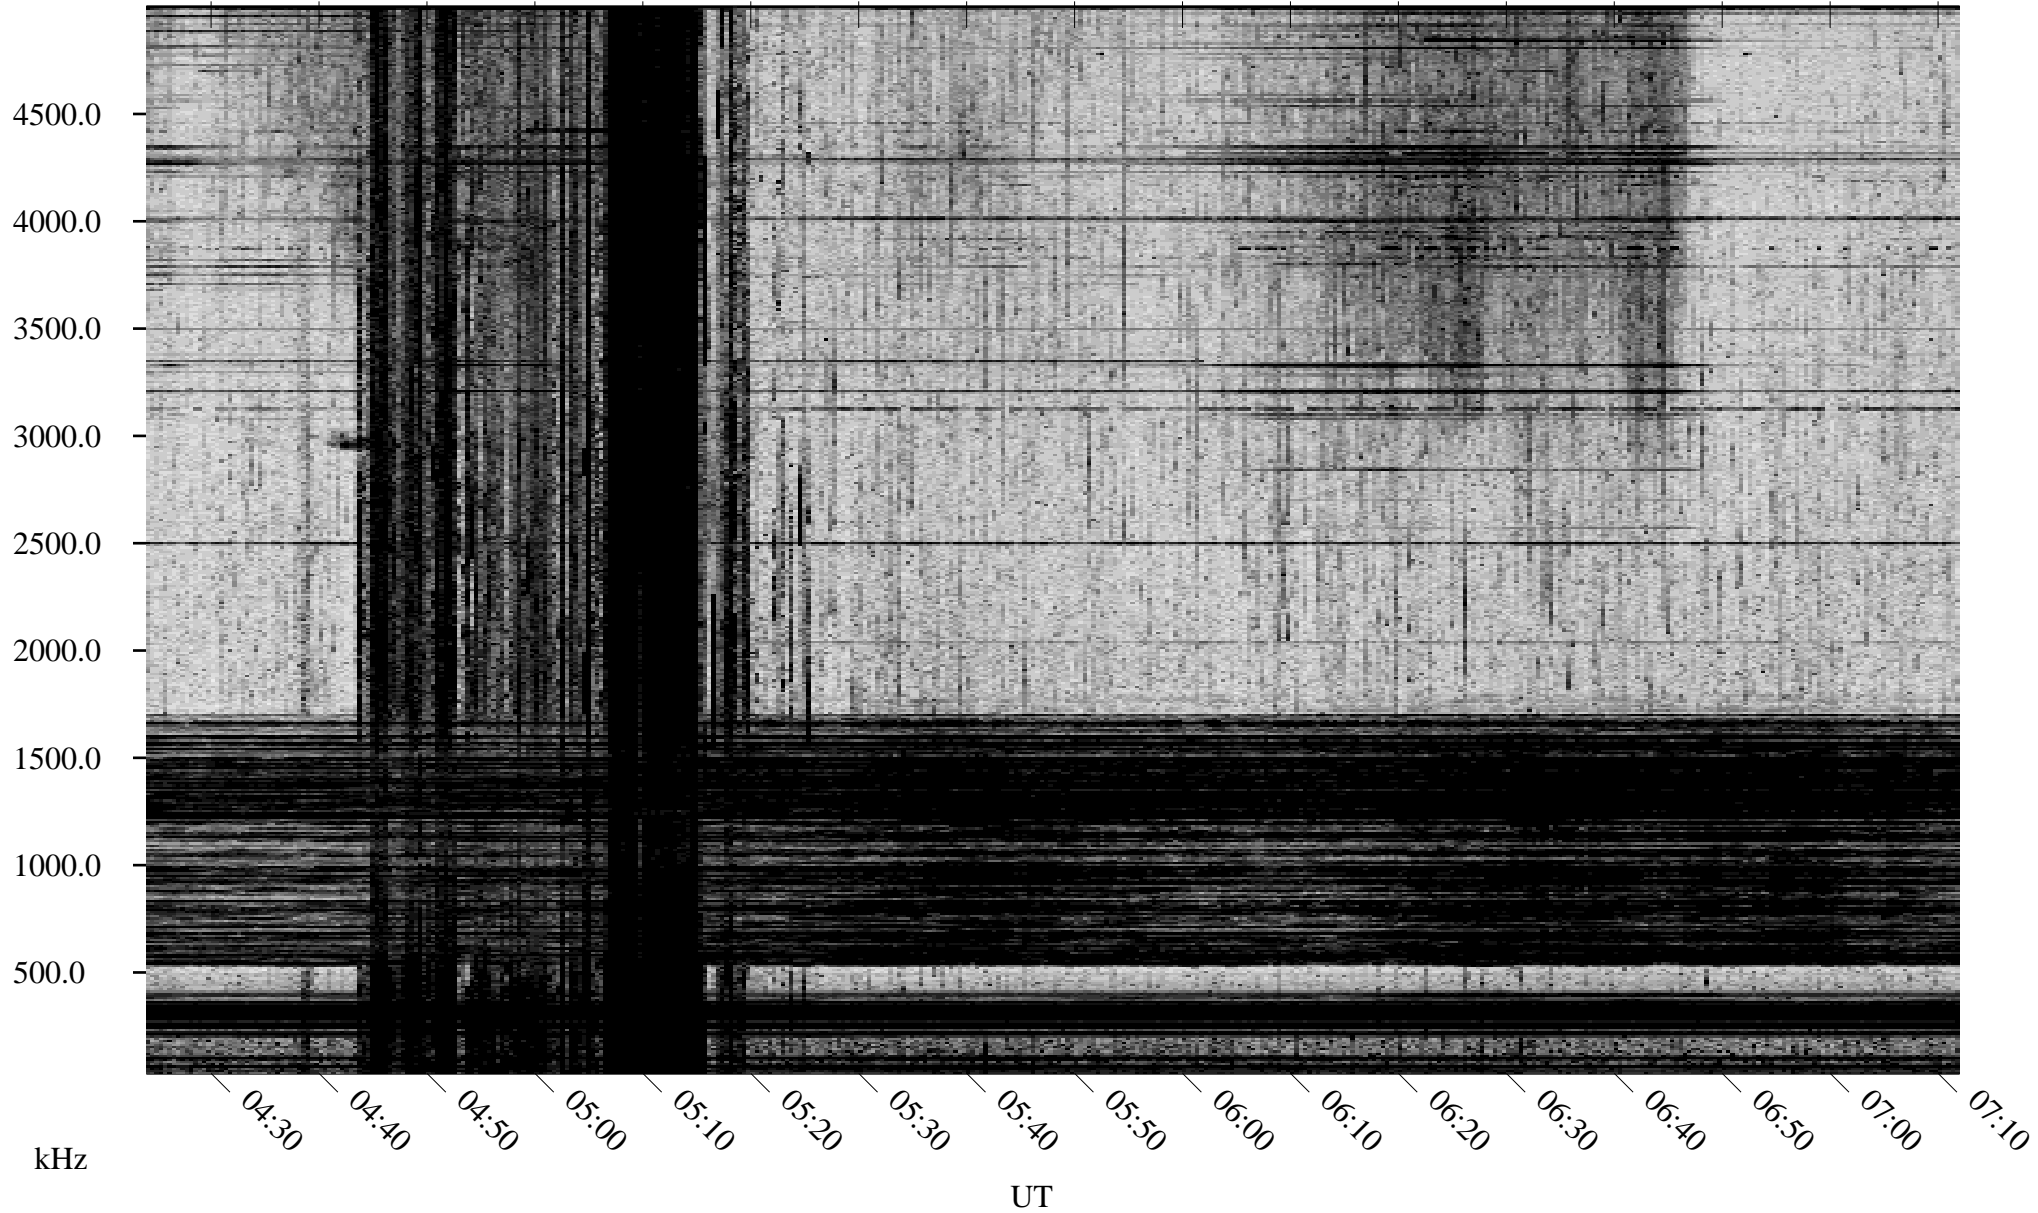

# 05/20/2003 Churchill, Manitoba

Linear Scale    Black = 161    White = 15

ch03139l.r00m max\_12

Page 3

# 05/20/2003 Churchill, Manitoba

Linear Scale    Black = 161    White = 15

ch03139l.r00m max\_12

Page 4