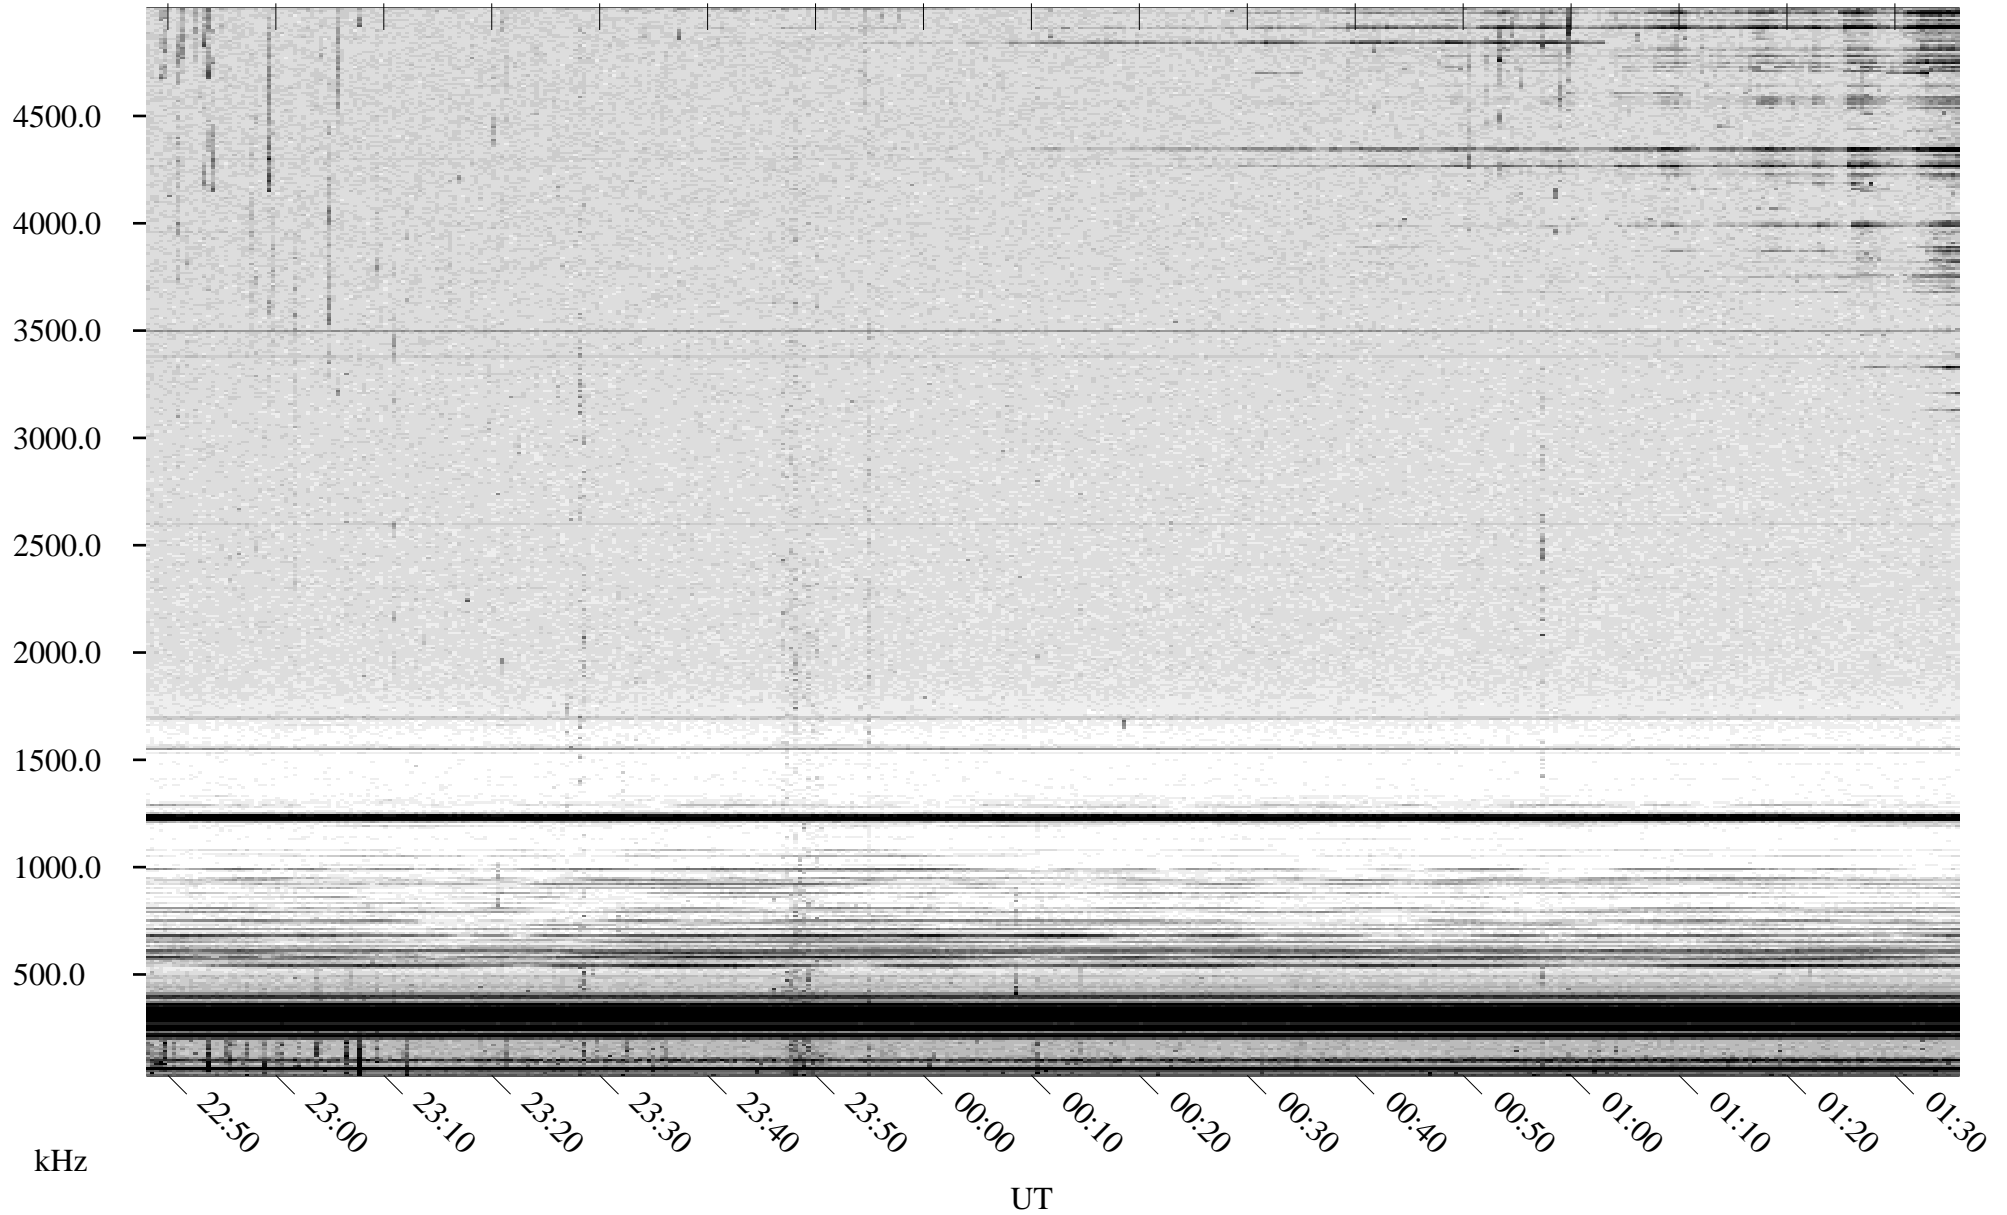

# 05/20/2003 Churchill, Manitoba

Linear Scale    Black = 161    White = 15

ch03140l.r00m max\_12

Page 1

# 05/20/2003 Churchill, Manitoba

Linear Scale    Black = 161    White = 15

ch03140l.r00m max\_12

Page 2

# 05/21/2003 Churchill, Manitoba

Linear Scale    Black = 161    White = 15

ch03140l.r00m max\_12

Page 3

# 05/21/2003 Churchill, Manitoba

Linear Scale    Black = 161    White = 15

ch03140l.r00m max\_12

Page 4