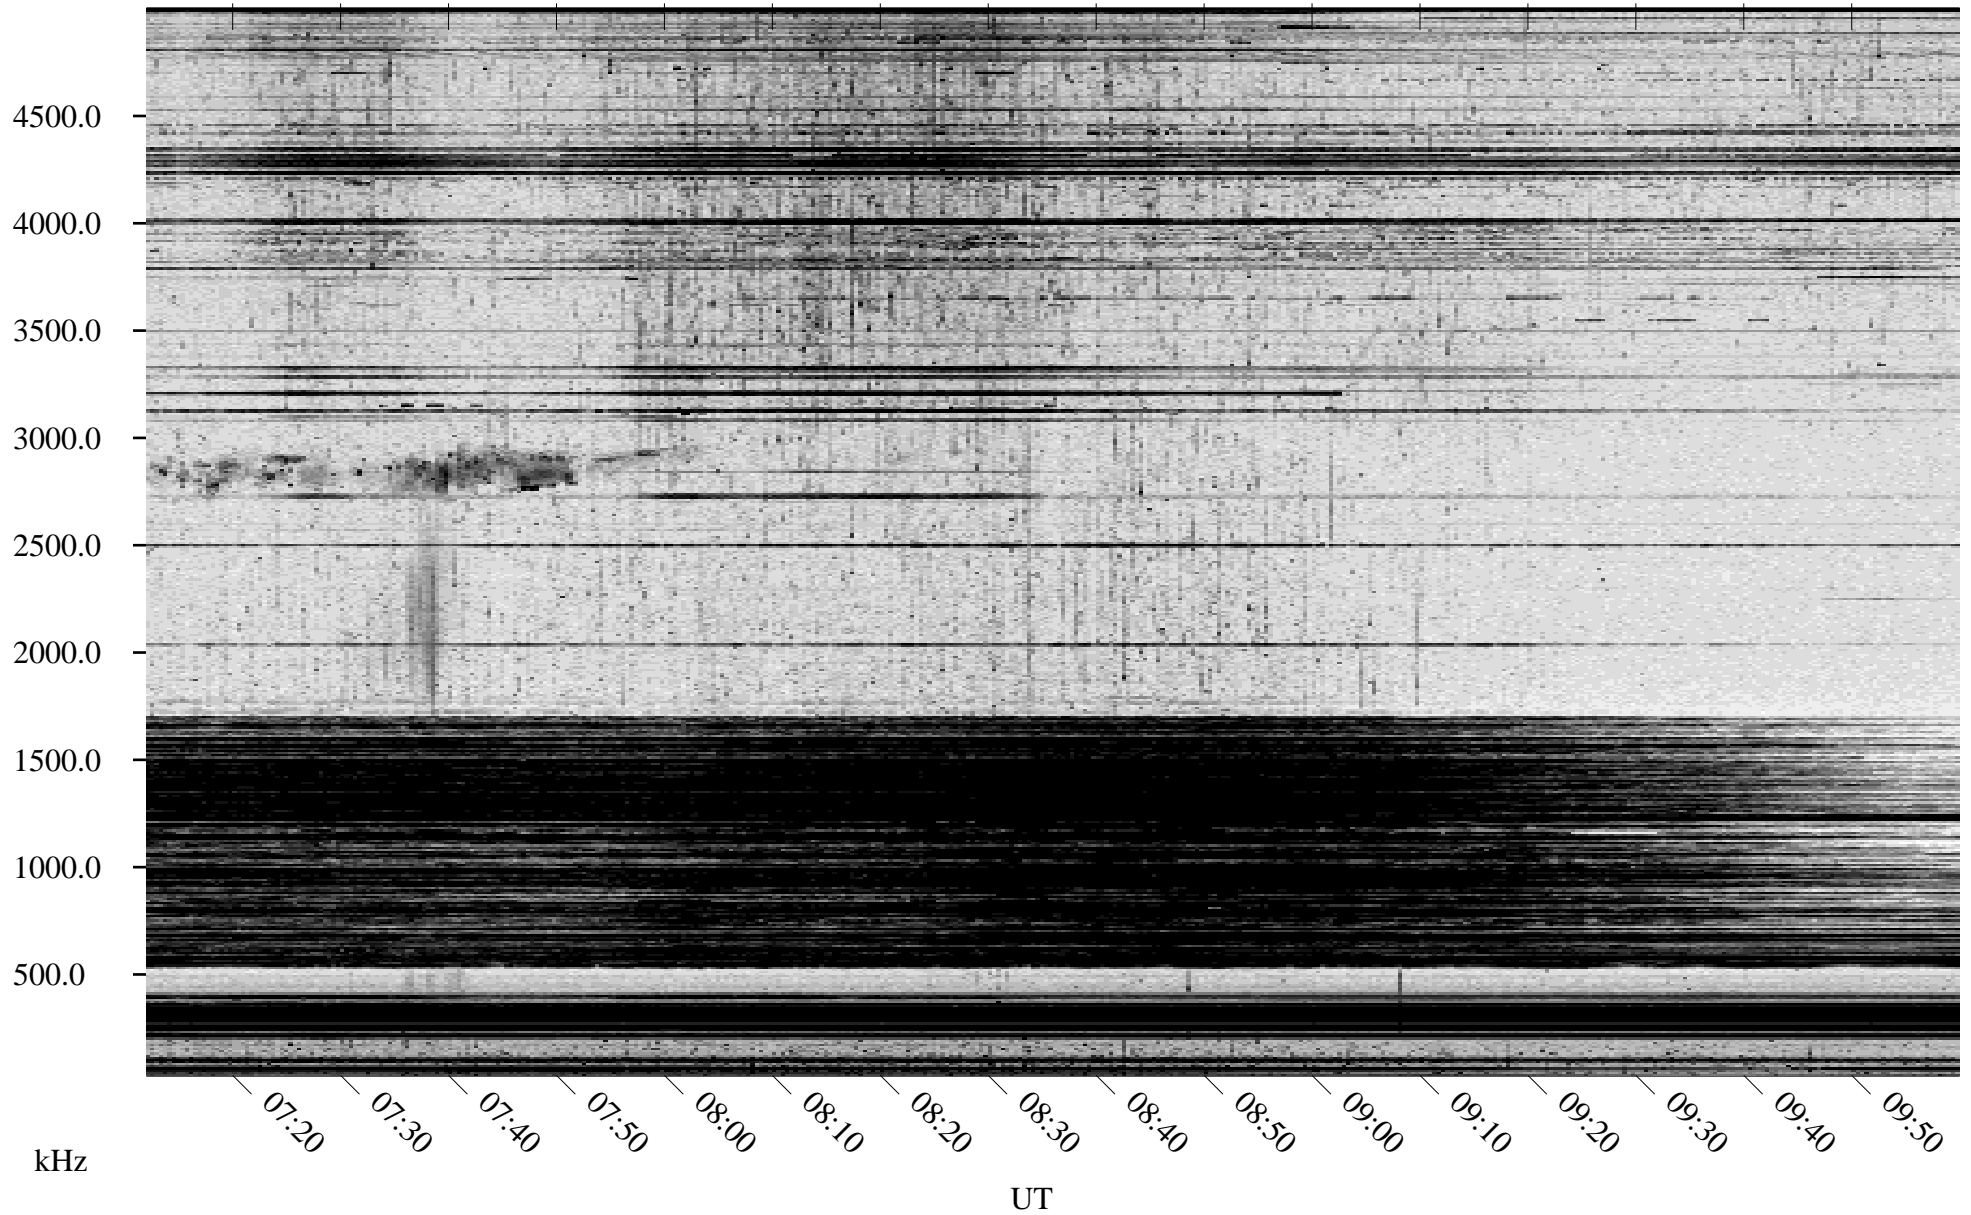

# 05/21/2003 Churchill, Manitoba

Linear Scale    Black = 161    White = 15

ch03140l.r00m max\_12

Page 4

# 05/21/2003 Churchill, Manitoba

Linear Scale    Black = 161    White = 15

ch03140l.r00m max\_12

Page 5