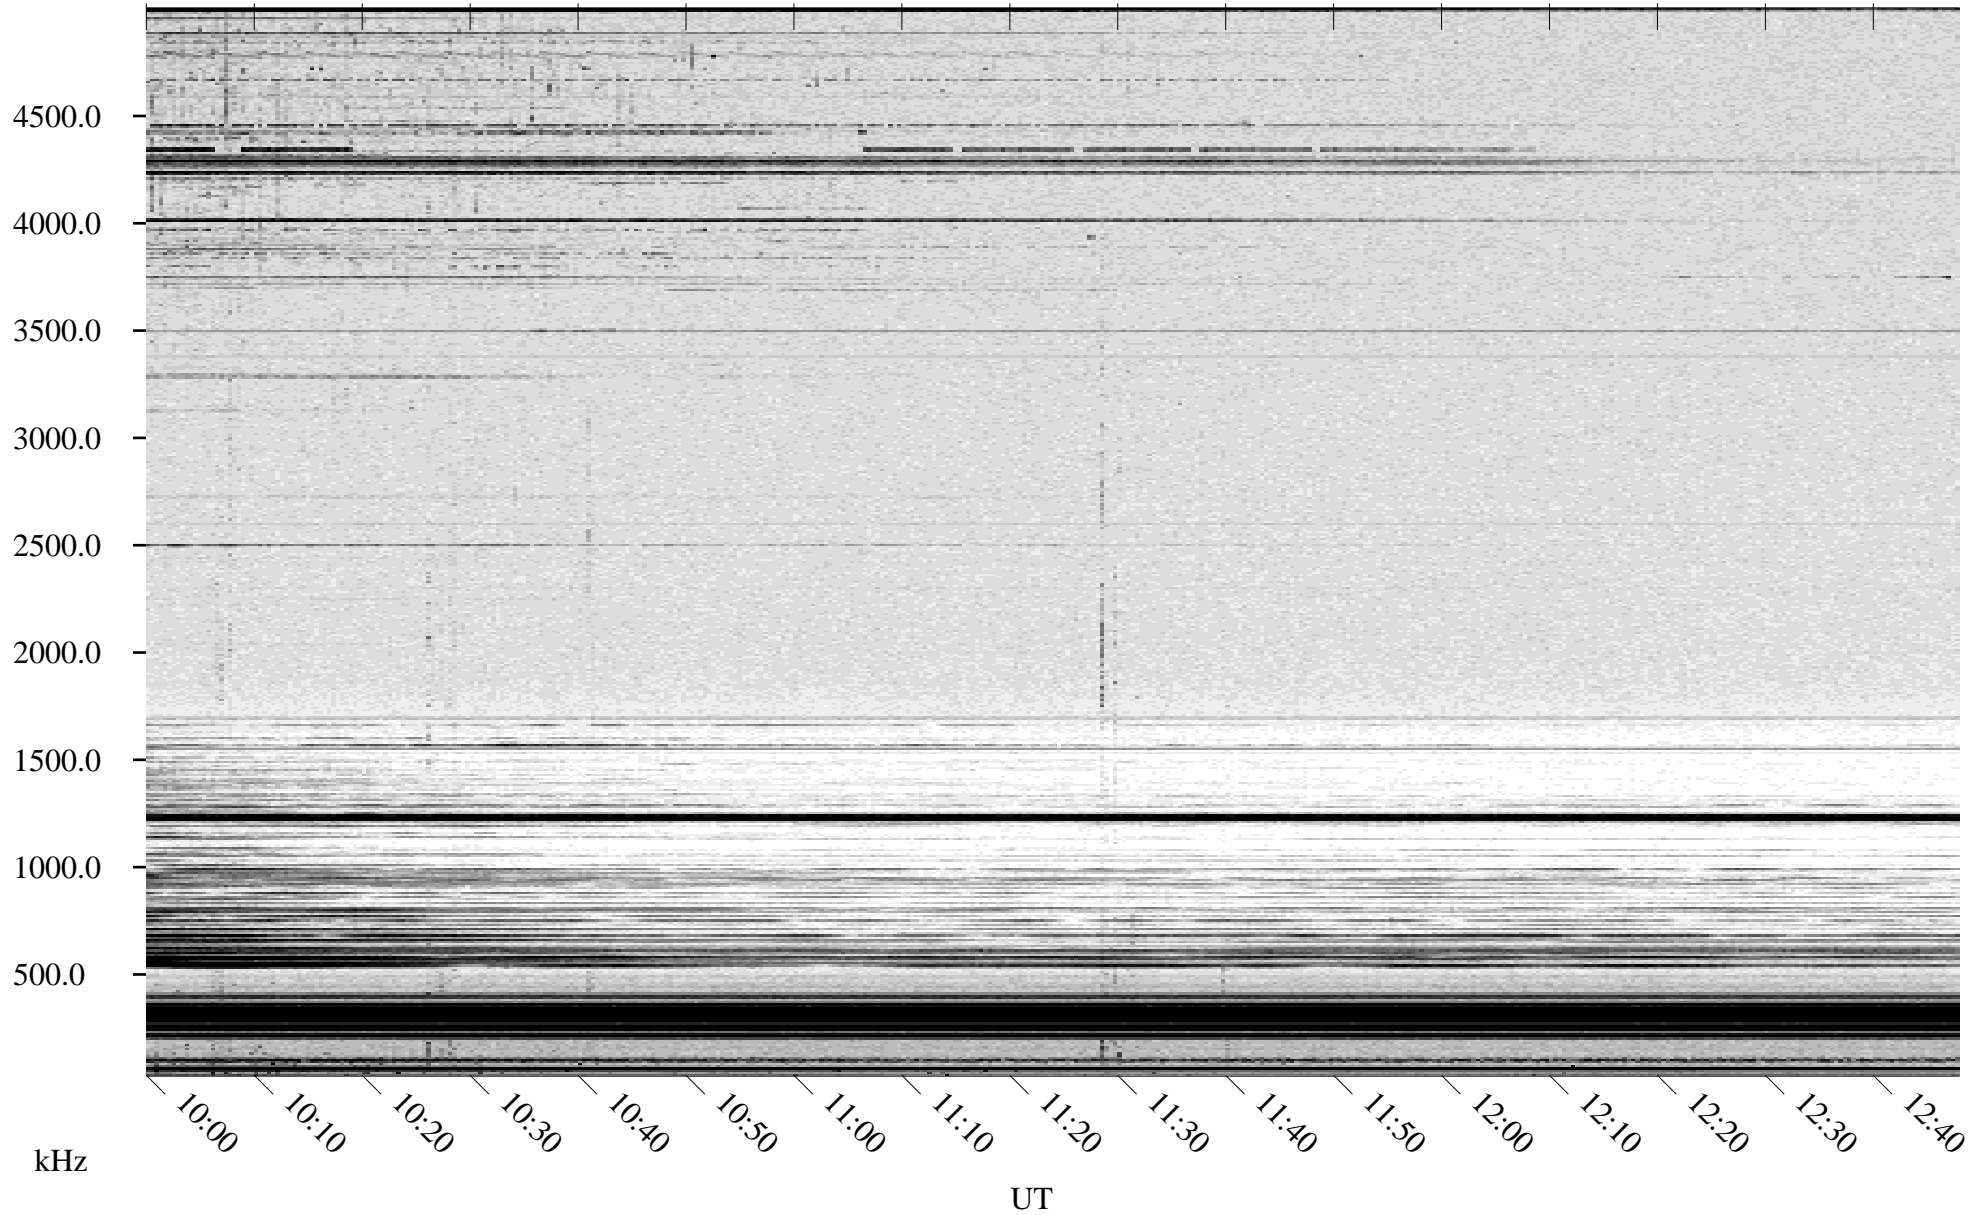

05/21/2003 Churchill, Manitoba

Linear Scale   Black = 161   White = 15

ch03140l.r00m max_12

Page 6