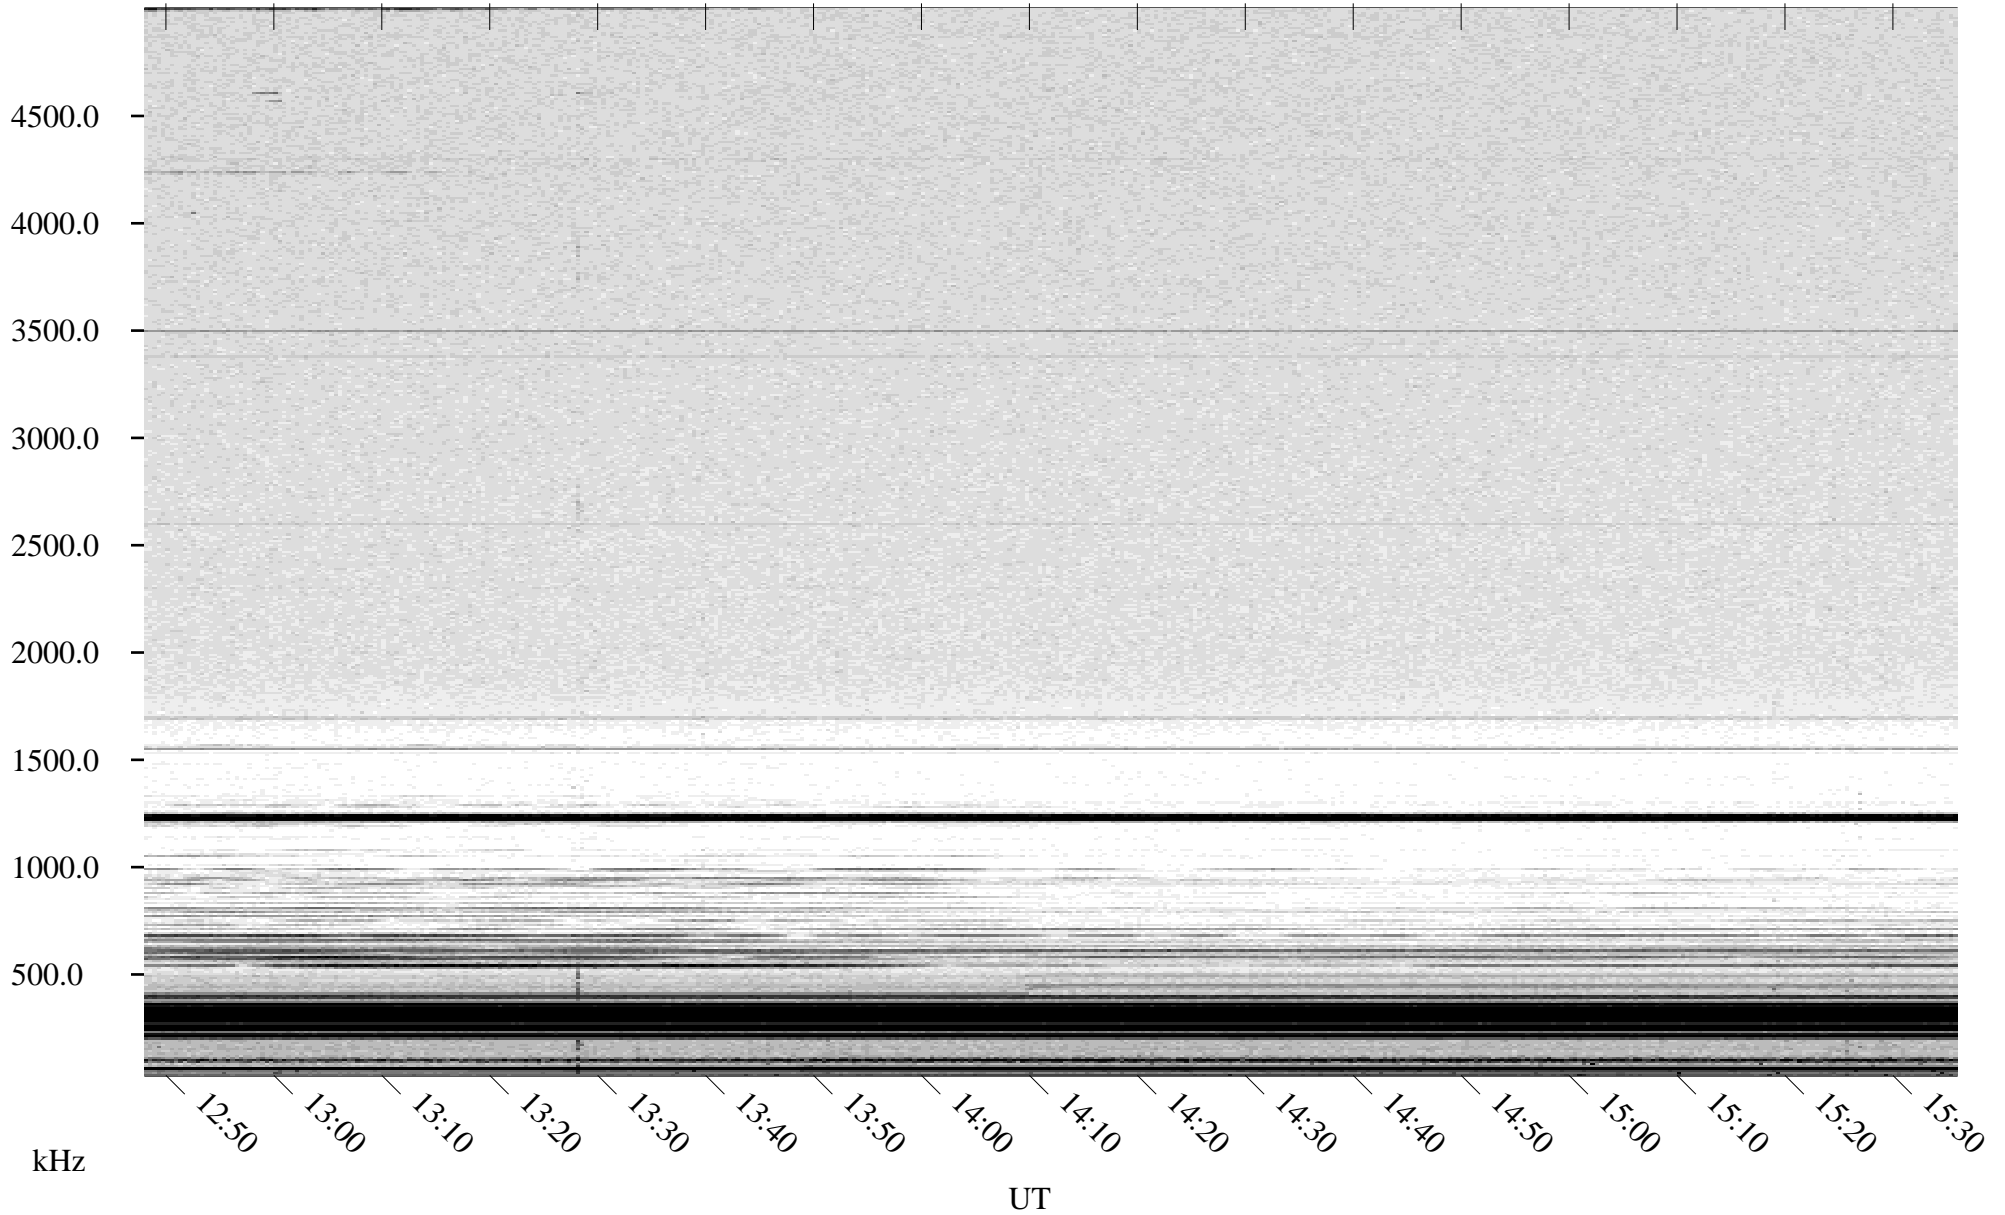

# 05/21/2003 Churchill, Manitoba

Linear Scale    Black = 161    White = 15

ch03140l.r00m max\_12

Page 6

# 05/21/2003 Churchill, Manitoba

Linear Scale    Black = 161    White = 15

ch03140l.r00m max\_12

Page 7

# 05/21/2003 Churchill, Manitoba

Linear Scale    Black = 161    White = 15

ch03140l.r00m max\_12