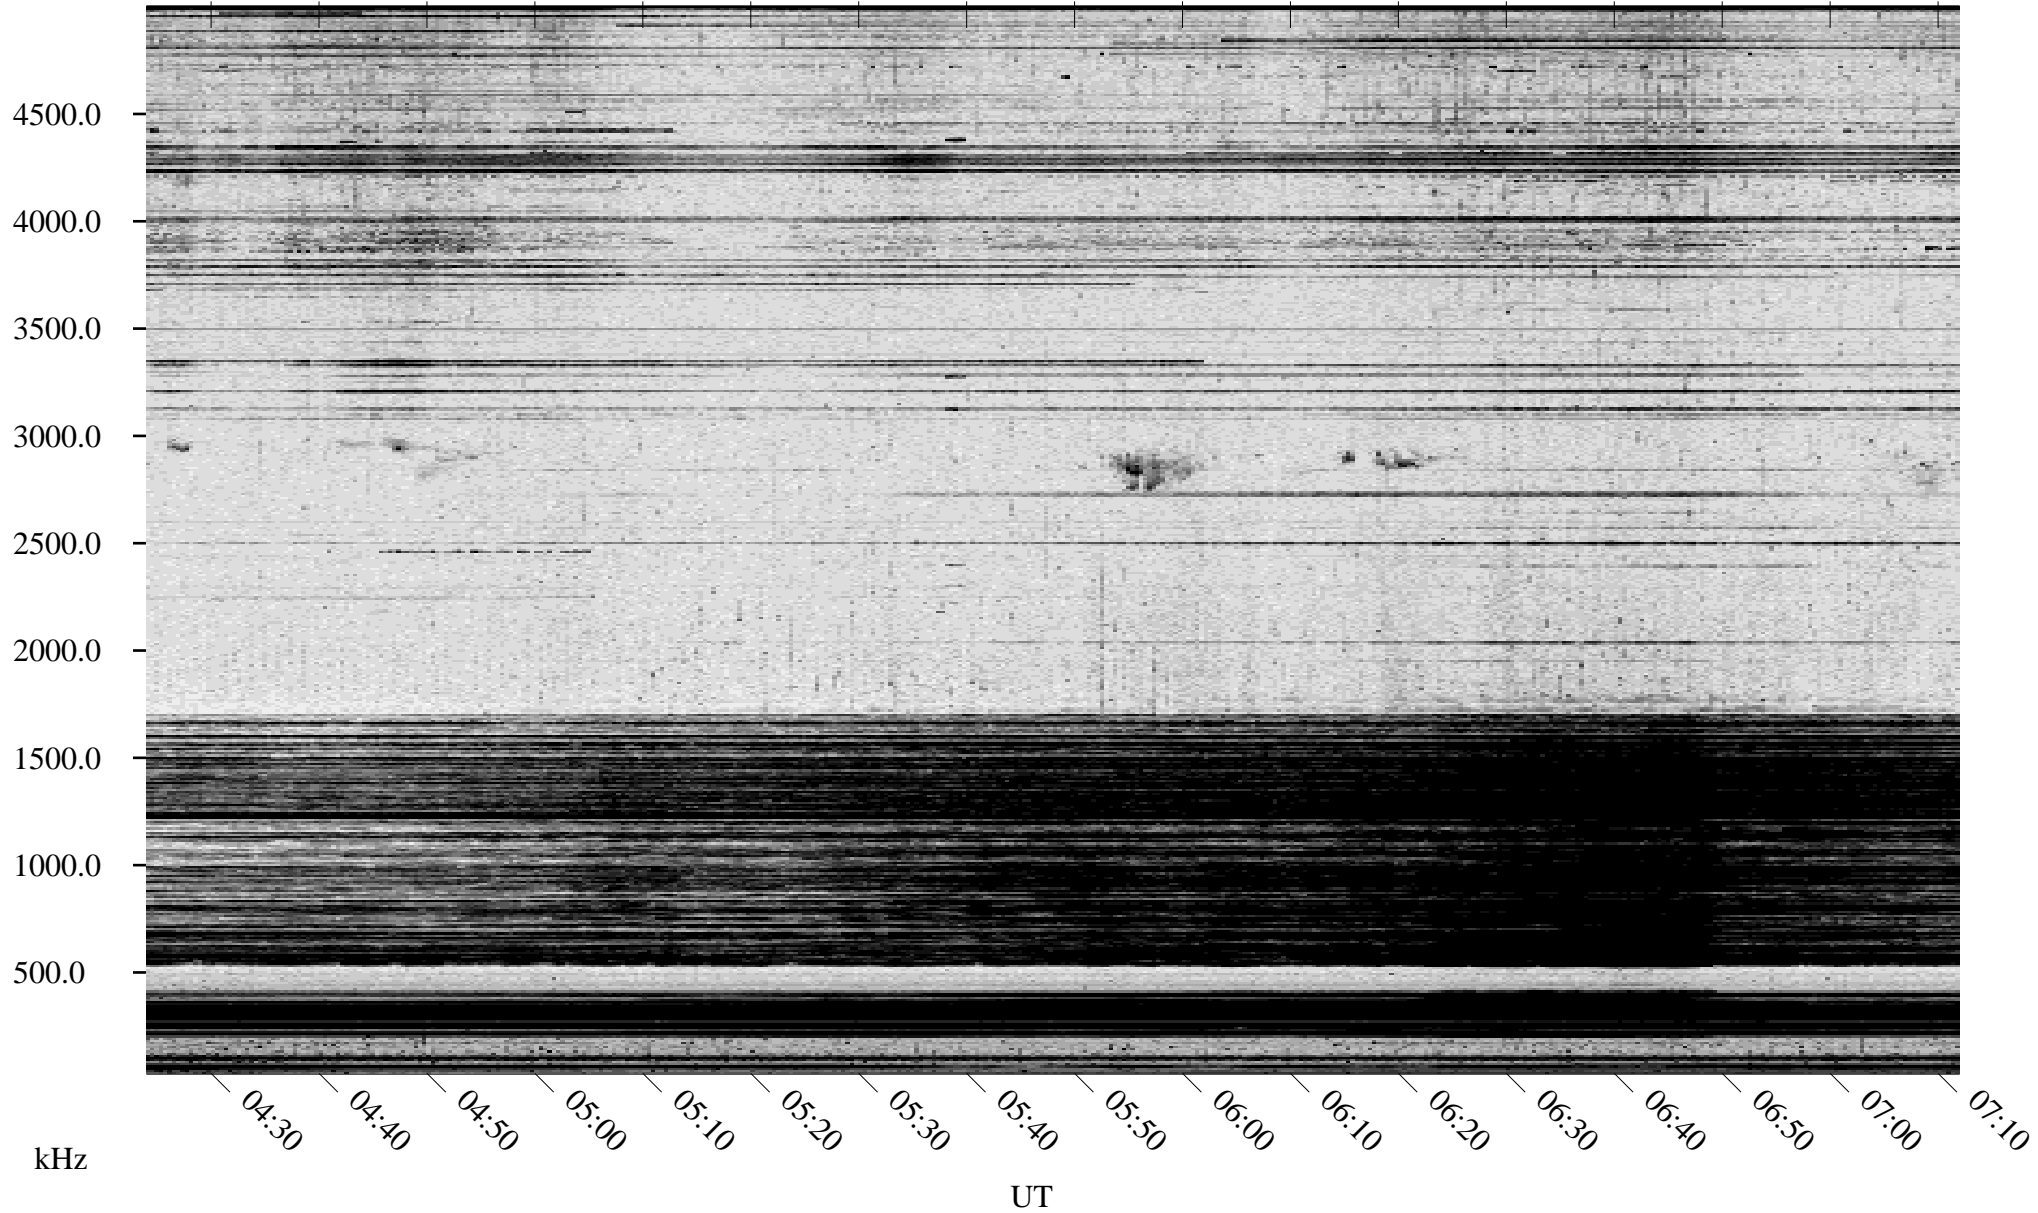

05/21/2003 Churchill, Manitoba

Linear Scale   Black = 161   White = 15

ch03140l.r00m max_12

Page 4