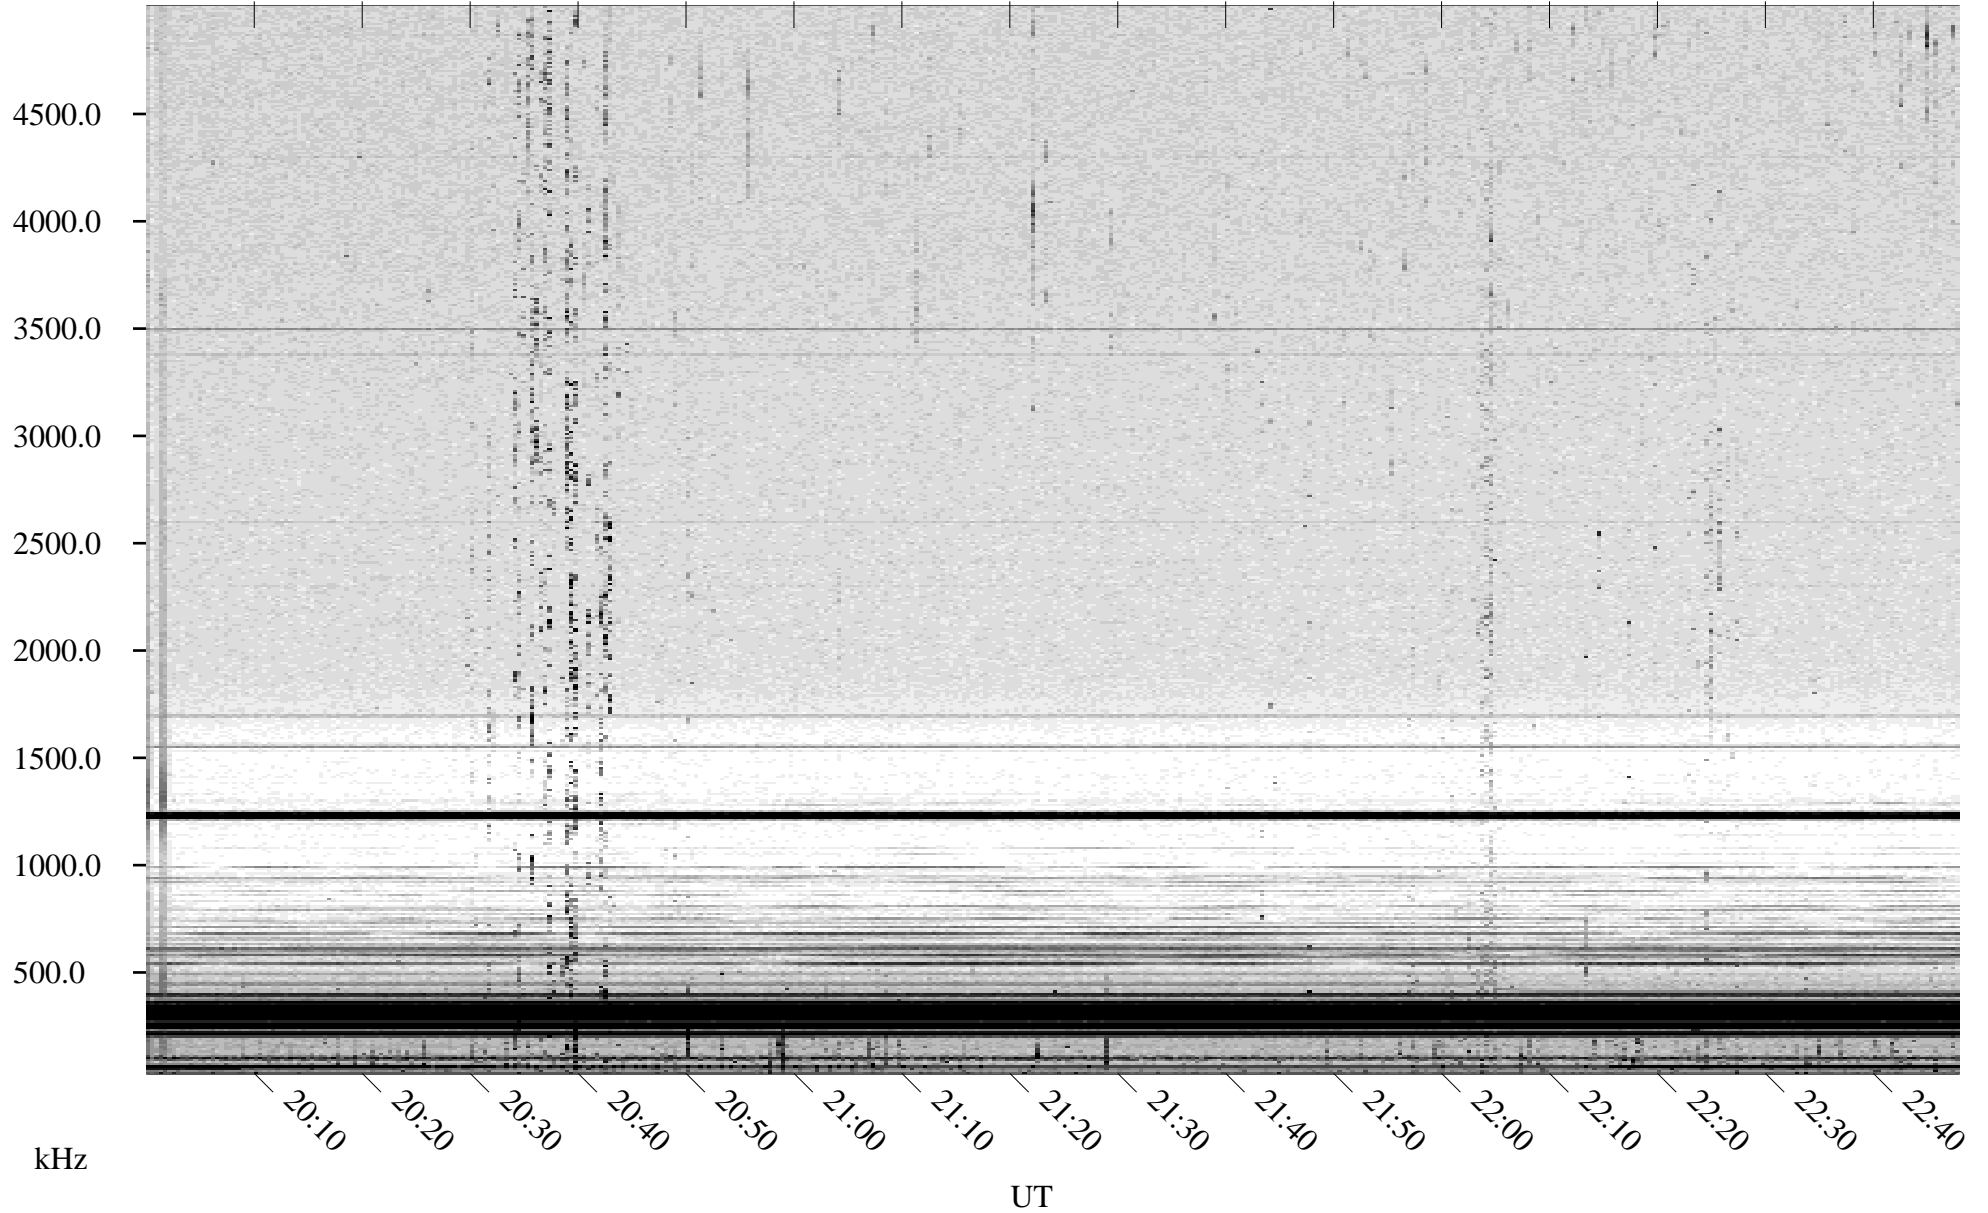

# 05/20/2003 Churchill, Manitoba

Linear Scale    Black = 161    White = 15

ch03140l.r00m max\_12

Page 1

# 05/20/2003 Churchill, Manitoba

Linear Scale    Black = 161    White = 15

ch03140l.r00m max\_12

Page 2

# 05/21/2003 Churchill, Manitoba

Linear Scale    Black = 161    White = 15

ch03140l.r00m max\_12

Page 3

# 05/21/2003 Churchill, Manitoba

Linear Scale    Black = 161    White = 15

ch03140l.r00m max\_12

Page 4